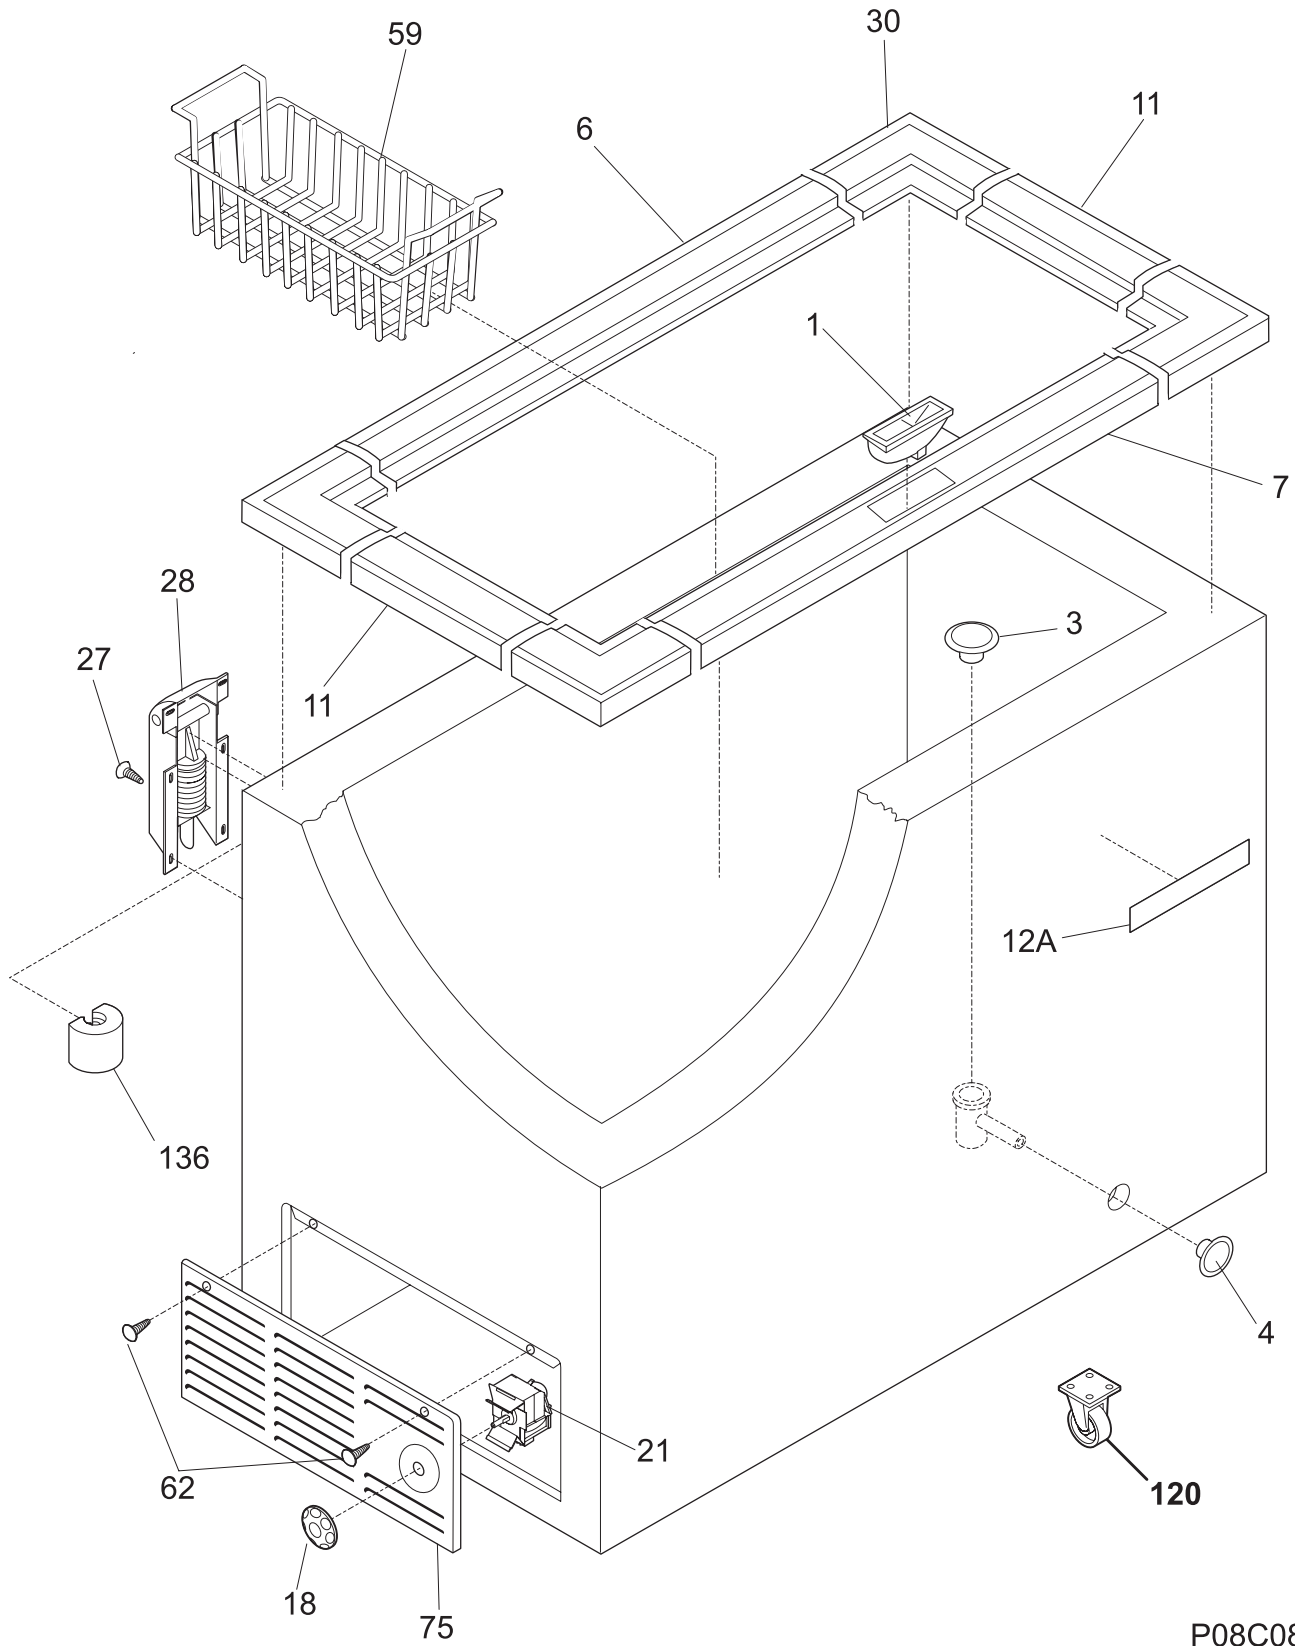

Publication No.
5995485231
07/02/27
(EN/SERVICE/MLR)
365

FREEZER CHEST

Model No.
KCS070GW

Copyright © 2007 Electrolux Home Products, Inc.
All rights reserved.

DOOR

P08D0527

DOOR

POS. NO	PART NO.	DESCRIPTION
1	216480901	Gasket, door seal, white
2	297090200	Lock Assy
2A	297090900	Clip, SPRING
5 #	216702900	Key, lock
9	216067304	Panel-inner lid
10	216923001	Plug button, 1/4", white
11	216113125	Panel-lid
*	216858000	Screw, TH#8-18x.500AB, #10
18	297034202	Handle, recessed, chrome, w/gasket
23	297087400	Light, signal, amber
27	5303212828	Clip, panel mtg
27*	5304406520	Clip, panel mtg kit, (40)
47	216823700	Harness-lid/defrost
56	297015600	Cap, sig light seal
104	297074200	Thermometer
*	5303917276	Insulation-door, fiberglass, (bulk)

CABINET

P08C0875

CABINET

POS. NO	PART NO.	DESCRIPTION
1	297014100	Catch-lock, white
3	216502600	Plug, drain, interior
4	297013600	Plug, drain, exterior
6	216855702	Breaker, side
7	216855703	Breaker-lock side, white
11	216855706	Breaker-ends, white
12A	297146600	Nameplate, Commercial
18	216707201	Knob, temp control
21 #	216759300	Control-temperature
27	216337700	Screw, hex washer head, 10-24 x 0.500
28	216478800	Hinge Assy
30	216105500	Breaker-corners, white
59	216703400	Basket
62	131168200	Screw, pan head, 8-18B x 0.31
75	216782000	Panel-access, white
120	216621000	Caster
136	216706700	Guard-splash
*	216649700	CASTER PACK, 4 casters, wrench, 16 screws
*	5303305324	Paint, touch-up, white
*	297095300	Plug, white

SYSTEM

P08S0360

SYSTEM

POS. NO	PART NO.	DESCRIPTION
1 #	5300120780	Condenser
4 #	216938600	Drier-filter
5 #	297034300	Harness-main
*	216707800	Screw, PH, 8-32 x 1/2, wiring harness
22	216056400	Clip, compressor mtg, SPRING
27	5308002681	Grommet, compressor
29 #	297068200	Compressor, w/o electricals
30	216954210	Controller
32	216649100	Clamp, elec cont mtg, compressor
55	218909913	Capacitor, run, 220 VAC, 15 microfarad
86	216707700	Screw, 8-18 X 1/2
*	216232700	Washer, flat, 1"OD x 0.531"ID