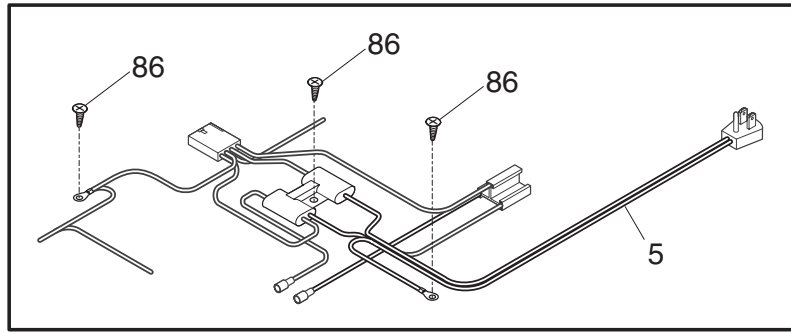

Publication No.
5995485231
07/02/27
(EN/SERVICE/MLR)
365

FREEZER CHEST

Model No.
KCS070GW

Copyright © 2007 Electrolux Home Products, Inc.
All rights reserved.

DOOR

P08D0527

DOOR

POS. NO	PART NO.	DESCRIPTION
1	216480901	Gasket, door seal, white
2	297090200	Lock Assy
2A	297090900	Clip, SPRING
5 #	216702900	Key, lock
9	216067304	Panel-inner lid
10	216923001	Plug button, 1/4", white
11	216113125	Panel-lid
*	216858000	Screw, TH#8-18x.500AB, #10
18	297034202	Handle, recessed, chrome, w/gasket
23	297087400	Light, signal, amber
27	5303212828	Clip, panel mtg
27*	5304406520	Clip, panel mtg kit, (40)
47	216823700	Harness-lid/defrost
56	297015600	Cap, sig light seal
104	297074200	Thermometer
*	5303917276	Insulation-door, fiberglass, (bulk)

CABINET

P08C0875

CABINET

POS. NO	PART NO.	DESCRIPTION
1	297014100	Catch-lock, white
3	216502600	Plug, drain, interior
4	297013600	Plug, drain, exterior
6	216855702	Breaker, side
7	216855703	Breaker-lock side, white
11	216855706	Breaker-ends, white
12A	297146600	Nameplate, Commercial
18	216707201	Knob, temp control
21 #	216759300	Control-temperature
27	216337700	Screw, hex washer head, 10-24 x 0.500
28	216478800	Hinge Assy
30	216105500	Breaker-corners, white
59	216703400	Basket
62	131168200	Screw, pan head, 8-18B x 0.31
75	216782000	Panel-access, white
120	216621000	Caster
136	216706700	Guard-splash
*	216649700	CASTER PACK, 4 casters, wrench, 16 screws
*	5303305324	Paint, touch-up, white
*	297095300	Plug, white

SYSTEM

P08S0360

SYSTEM

POS. NO	PART NO.	DESCRIPTION
1 #	5300120780	Condenser
4 #	216938600	Drier-filter
5 #	297034300	Harness-main
*	216707800	Screw, PH, 8-32 x 1/2, wiring harness
22	216056400	Clip, compressor mtg, SPRING
27	5308002681	Grommet, compressor
29 #	297068200	Compressor, w/o electricals
30	216954210	Controller
32	216649100	Clamp, elec cont mtg, compressor
55	218909913	Capacitor, run, 220 VAC, 15 microfarad
86	216707700	Screw, 8-18 X 1/2
*	216232700	Washer, flat, 1"OD x 0.531"ID