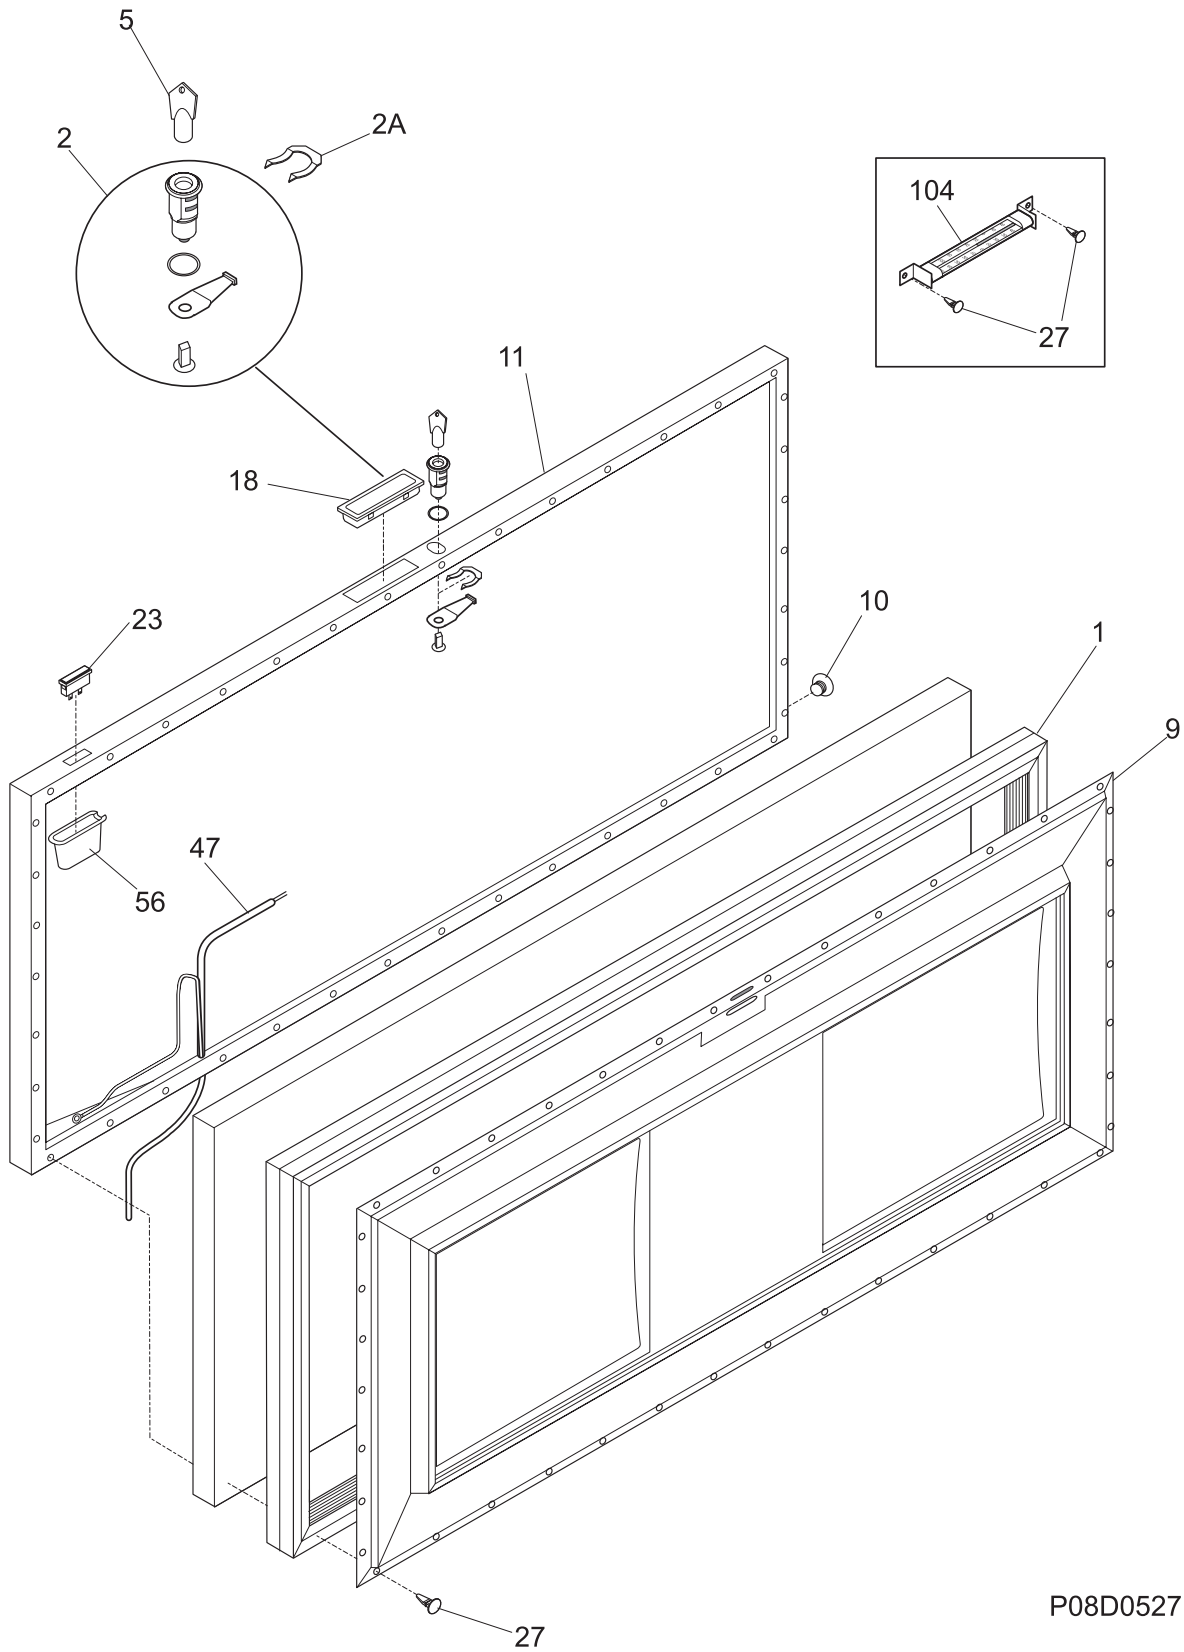

Kelvinator 

Factory Parts Catalog

Product No.	KCS070GW0
Series	Commercial
Color	white
Volts	115
Owner's Guide	297147500
Market	North America

 **Electrolux**

Electrolux Major Appliances
North & Latin America
P.O. BOX 212378
AUGUSTA, GA 30917

Publication No.
5995485231
07/02/27
(EN/SERVICE/MLR)
365

FREEZER CHEST

Model No.
KCS070GW

Copyright © 2007 Electrolux Home Products, Inc.
All rights reserved.

DOOR

P08D0527

DOOR

POS. NO	PART NO.	DESCRIPTION
1	216480901	Gasket, door seal, white
2	297090200	Lock Assy
2A	297090900	Clip, SPRING
5 #	216702900	Key, lock
9	216067304	Panel-inner lid
10	216923001	Plug button, 1/4", white
11	216113125	Panel-lid
*	216858000	Screw, TH#8-18x.500AB, #10
18	297034202	Handle, recessed, chrome, w/gasket
23	297087400	Light, signal, amber
27	5303212828	Clip, panel mtg
27*	5304406520	Clip, panel mtg kit, (40)
47	216823700	Harness-lid/defrost
56	297015600	Cap, sig light seal
104	297074200	Thermometer
*	5303917276	Insulation-door, fiberglass, (bulk)

CABINET

P08C0875

CABINET

POS. NO	PART NO.	DESCRIPTION
1	297014100	Catch-lock, white
3	216502600	Plug, drain, interior
4	297013600	Plug, drain, exterior
6	216855702	Breaker, side
7	216855703	Breaker-lock side, white
11	216855706	Breaker-ends, white
12A	297146600	Nameplate, Commercial
18	216707201	Knob, temp control
21 #	216759300	Control-temperature
27	216337700	Screw, hex washer head, 10-24 x 0.500
28	216478800	Hinge Assy
30	216105500	Breaker-corners, white
59	216703400	Basket
62	131168200	Screw, pan head, 8-18B x 0.31
75	216782000	Panel-access, white
120	216621000	Caster
136	216706700	Guard-splash
*	216649700	CASTER PACK, 4 casters, wrench, 16 screws
*	5303305324	Paint, touch-up, white
*	297095300	Plug, white