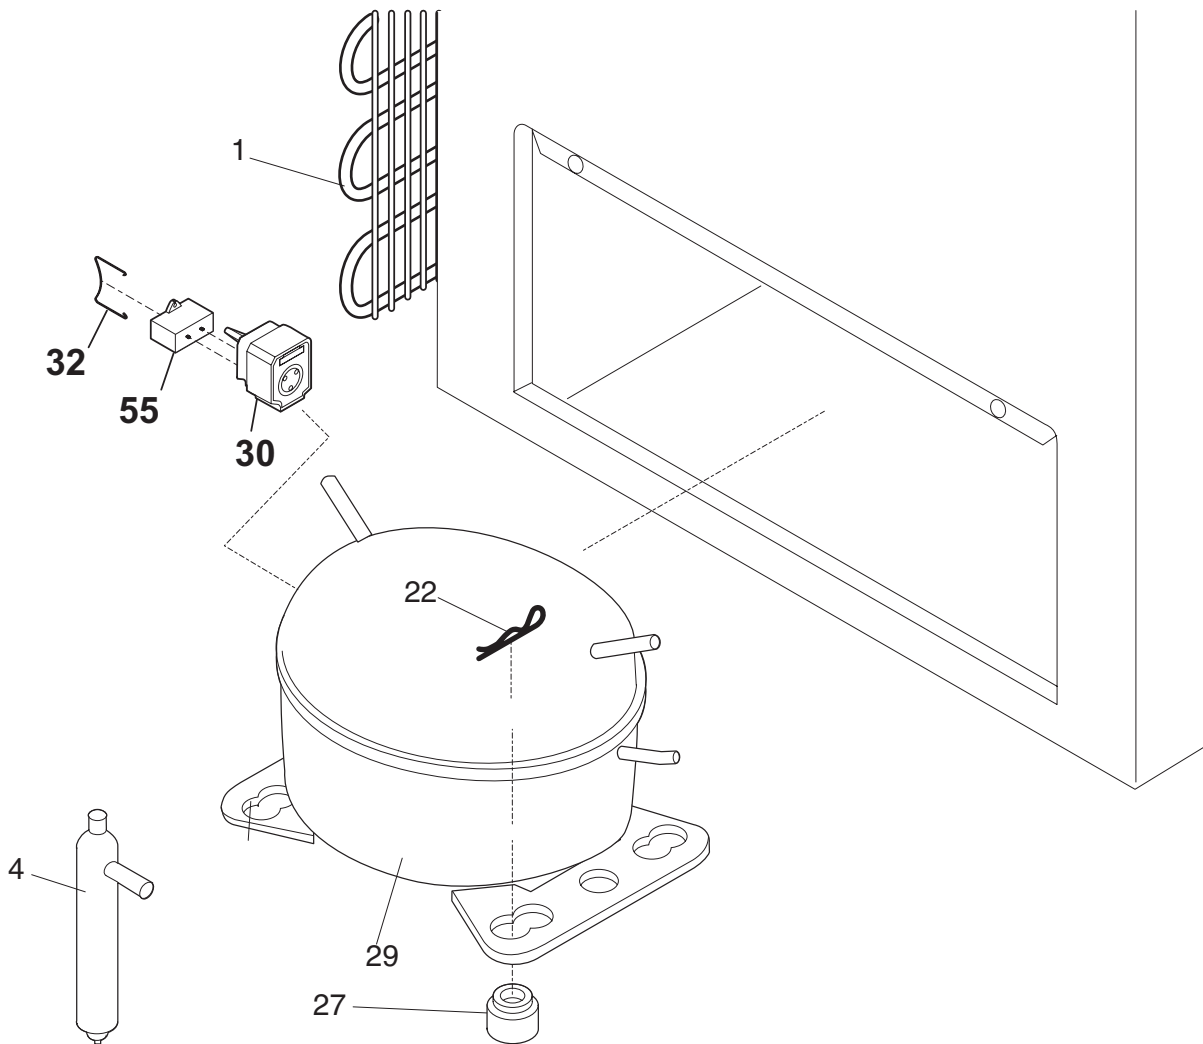

Publication No.
5995485231
07/02/27
(EN/SERVICE/MLR)
365

FREEZER CHEST

Model No.
KCS070GW

Copyright © 2007 Electrolux Home Products, Inc.
All rights reserved.

DOOR

P08D0527

DOOR

POS. NO	PART NO.	DESCRIPTION
1	216480901	Gasket, door seal, white
2	297090200	Lock Assy
2A	297090900	Clip, SPRING
5 #	216702900	Key, lock
9	216067304	Panel-inner lid
10	216923001	Plug button, 1/4", white
11	216113125	Panel-lid
*	216858000	Screw, TH#8-18x.500AB, #10
18	297034202	Handle, recessed, chrome, w/gasket
23	297087400	Light, signal, amber
27	5303212828	Clip, panel mtg
27*	5304406520	Clip, panel mtg kit, (40)
47	216823700	Harness-lid/defrost
56	297015600	Cap, sig light seal
104	297074200	Thermometer
*	5303917276	Insulation-door, fiberglass, (bulk)

CABINET

P08C0875

CABINET

POS. NO	PART NO.	DESCRIPTION
1	297014100	Catch-lock, white
3	216502600	Plug, drain, interior
4	297013600	Plug, drain, exterior
6	216855702	Breaker, side
7	216855703	Breaker-lock side, white
11	216855706	Breaker-ends, white
12A	297146600	Nameplate, Commercial
18	216707201	Knob, temp control
21 #	216759300	Control-temperature
27	216337700	Screw, hex washer head, 10-24 x 0.500
28	216478800	Hinge Assy
30	216105500	Breaker-corners, white
59	216703400	Basket
62	131168200	Screw, pan head, 8-18B x 0.31
75	216782000	Panel-access, white
120	216621000	Caster
136	216706700	Guard-splash
*	216649700	CASTER PACK, 4 casters, wrench, 16 screws
*	5303305324	Paint, touch-up, white
*	297095300	Plug, white

SYSTEM

P08S0360

SYSTEM

POS. NO	PART NO.	DESCRIPTION
1 #	5300120780	Condenser
4 #	216938600	Drier-filter
5 #	297034300	Harness-main
*	216707800	Screw, PH, 8-32 x 1/2, wiring harness
22	216056400	Clip, compressor mtg, SPRING
27	5308002681	Grommet, compressor
29 #	297068200	Compressor, w/o electricals
30	216954210	Controller
32	216649100	Clamp, elec cont mtg, compressor
55	218909913	Capacitor, run, 220 VAC, 15 microfarad
86	216707700	Screw, 8-18 X 1/2
*	216232700	Washer, flat, 1"OD x 0.531"ID