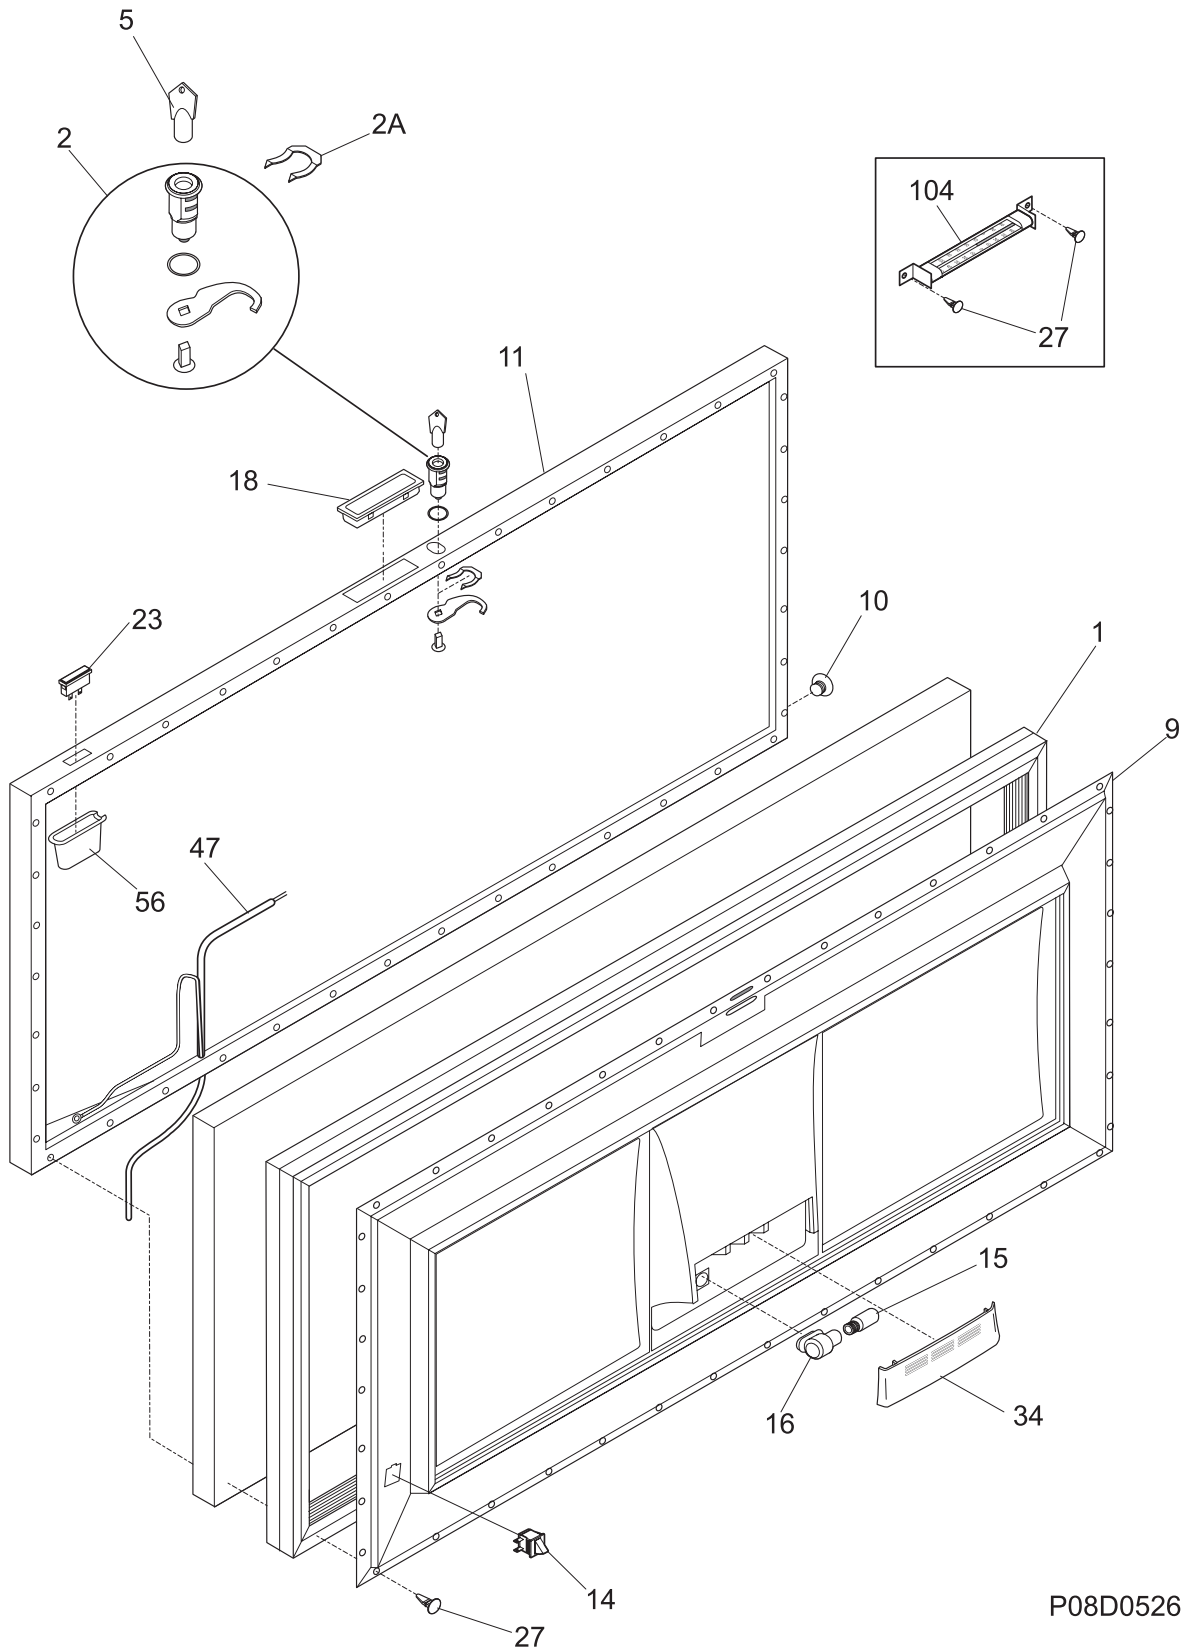

Kelvinator 

Factory Parts Catalog

Product No.	KCS130GW1
Series	Commercial
Color	white
Volts	115V
Owner's Guide	297147500
Market	North America

 **Electrolux**

Electrolux Major Appliances
North & Latin America
P.O. BOX 212378
AUGUSTA, GA 30917

Publication No.
5995542247
09/06/05
(EN/SERVICE/MLR)
365

FREEZER CHEST

Model No.
KCS130GW

Copyright © 2009 Electrolux Home Products, Inc.
All rights reserved.

DOOR

P08D0526

DOOR

POS. NO	PART NO.	DESCRIPTION
1	216481101	Gasket-door, white
2	297090100	Lock Assy
2A	297090900	Clip, spring
5	297147700	Key, lock
9	216057008	Panel-inner lid, white
10	216923001	Plug button, 1/4", white
11	216129830	Lid, white
*	216858001	Screw, 8-18x.50 AB, #10
14	216998000	Switch, light/lamp, ramp
15	297070300	Light Bulb, 25W, 130V
16	216817600	Socket, light/lamp, 25 W
18	297034202	Handle, recessed, chrome, w/gasket
23	297181900	Light, signal, amber
27	5303212828	Clip, panel mtg
27*	5304406520	Clip, panel mtg kit, (40)
34	216087900	Shield-light
47	216819900	Wiring Harness, lid/defrost, with light
56	297015600	Cap, sig light seal
104	297074200	Thermometer
*	5303917276	Insulation-door, fiberglass, (bulk)

CABINET

P08C0875

CABINET

POS. NO	PART NO.	DESCRIPTION
1	216954500	Catch-lock
3	216502600	Plug, drain, interior
4	297013600	Plug, drain, exterior
6	216955503	Breaker, Plain, white, hinge side
7	297129100	Breaker, lock side, w/lock catch
11	216955500	Breaker, chest end, (2)
12A	297146600	Nameplate, Commercial
18	216707201	Knob, temp control
21 #	216759000	Control-temperature
27	216629601	Screw, hex washer head, 10-16 x 0.500, tapping
28	216039600	Hinge
30	216110700	Breaker, corners
59	297118600	Basket
62	5304460602	Screw, cr truss head, 8-18AB x 0.750
75	216034301	Panel, access, white
120	216621000	Caster
136	216726600	Guard-splash
*	297151500	CASTER PACK, 4 casters, wrench, 16 screws
*	5303305324	Paint, touch-up, white