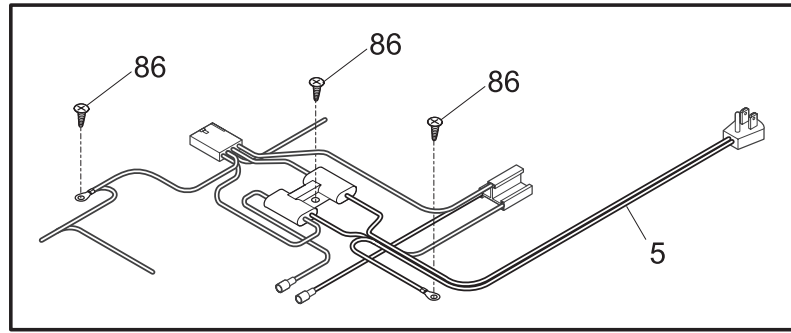

CABINET

P08C0875

CABINET

POS. NO	PART NO.	DESCRIPTION
1	216954500	Catch-lock
3	216502600	Plug, drain, interior
4	297013600	Plug, drain, exterior
6	216955503	Breaker, Plain, white, hinge side
7	297129100	Breaker, lock side, w/lock catch
11	216955500	Breaker, chest end, (2)
12A	297146600	Nameplate, Commercial
18	216707201	Knob, temp control
21 #	216759000	Control-temperature
27	216629601	Screw, hex washer head, 10-16 x 0.500, tapping
28	216039600	Hinge
30	216110700	Breaker, corners
59	297118600	Basket
62	5304460602	Screw, cr truss head, 8-18AB x 0.750
75	216034301	Panel, access, white
120	216621000	Caster
136	216726600	Guard-splash
*	297151500	CASTER PACK, 4 casters, wrench, 16 screws
*	5303305324	Paint, touch-up, white

SYSTEM

P08S0354

SYSTEM

POS. NO	PART NO.	DESCRIPTION
1	5303925238	Condenser
4	216987500	Drier-filter
5 #	216987301	Harness-main
22	216056401	Clip-compressor mtg
27	5308002681	Grommet, compressor
28	5304464023	Support, compressor
29 #	297201300	Compressor, w/o electricals
30	216954213	Controller
32	241544101	Clamp, elec cont mtg, compressor, bale wire
42	216232701	Washer, flat
43A	5303212614	Clip, harness mount
47	216629601	Screw, hex washer head, 10-16 x 0.500, tapping
55	216985002	Capacitor, run, 12 MF
86	216036601	Screw, RWHD, 8-32A x 0.500, GX-CA
*	297102800	Spacer-tube