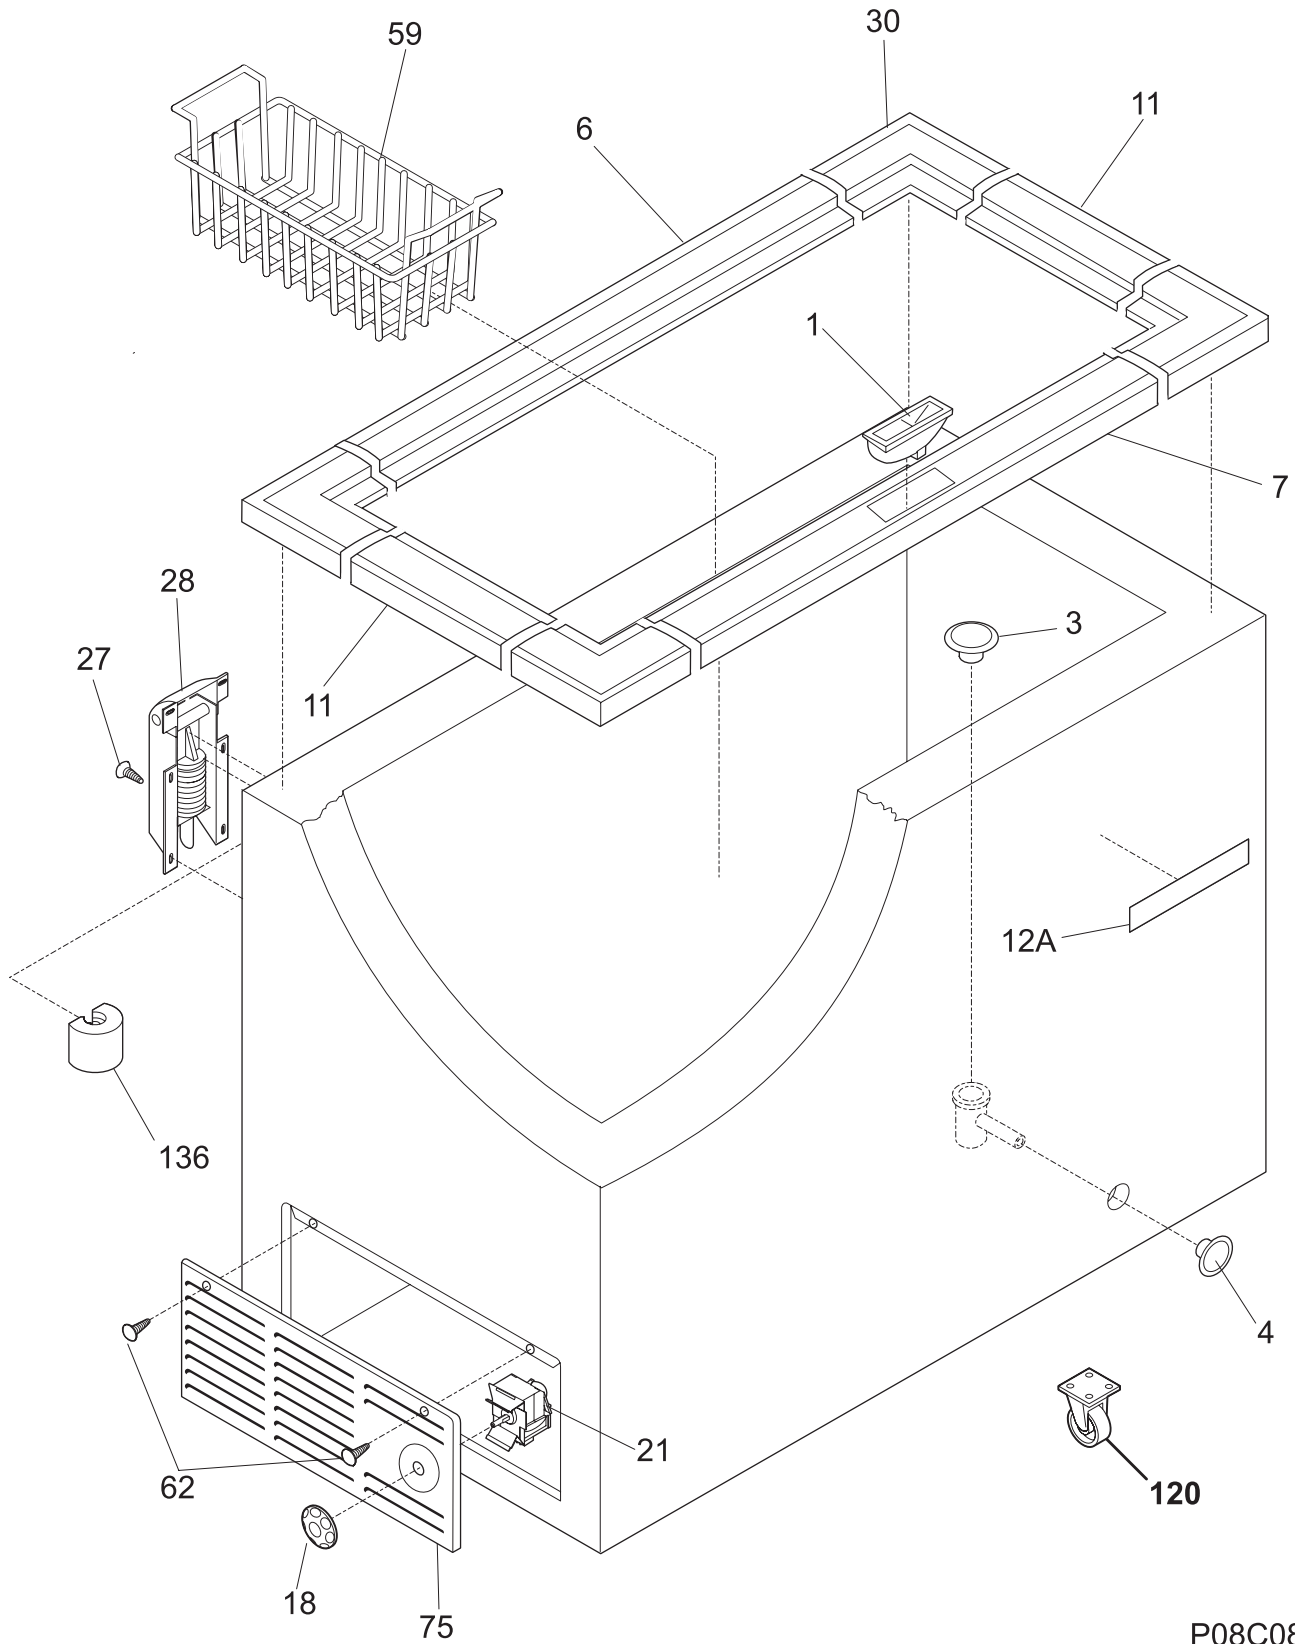

Publication No.
5995542247
09/06/05
(EN/SERVICE/MLR)
365

FREEZER CHEST

Model No.
KCS130GW

Copyright © 2009 Electrolux Home Products, Inc.
All rights reserved.

DOOR

P08D0526

DOOR

POS. NO	PART NO.	DESCRIPTION
1	216481101	Gasket-door, white
2	297090100	Lock Assy
2A	297090900	Clip, spring
5	297147700	Key, lock
9	216057008	Panel-inner lid, white
10	216923001	Plug button, 1/4", white
11	216129830	Lid, white
*	216858001	Screw, 8-18x.50 AB, #10
14	216998000	Switch, light/lamp, ramp
15	297070300	Light Bulb, 25W, 130V
16	216817600	Socket, light/lamp, 25 W
18	297034202	Handle, recessed, chrome, w/gasket
23	297181900	Light, signal, amber
27	5303212828	Clip, panel mtg
27*	5304406520	Clip, panel mtg kit, (40)
34	216087900	Shield-light
47	216819900	Wiring Harness, lid/defrost, with light
56	297015600	Cap, sig light seal
104	297074200	Thermometer
*	5303917276	Insulation-door, fiberglass, (bulk)

CABINET

P08C0875

CABINET

POS. NO	PART NO.	DESCRIPTION
1	216954500	Catch-lock
3	216502600	Plug, drain, interior
4	297013600	Plug, drain, exterior
6	216955503	Breaker, Plain, white, hinge side
7	297129100	Breaker, lock side, w/lock catch
11	216955500	Breaker, chest end, (2)
12A	297146600	Nameplate, Commercial
18	216707201	Knob, temp control
21 #	216759000	Control-temperature
27	216629601	Screw, hex washer head, 10-16 x 0.500, tapping
28	216039600	Hinge
30	216110700	Breaker, corners
59	297118600	Basket
62	5304460602	Screw, cr truss head, 8-18AB x 0.750
75	216034301	Panel, access, white
120	216621000	Caster
136	216726600	Guard-splash
*	297151500	CASTER PACK, 4 casters, wrench, 16 screws
*	5303305324	Paint, touch-up, white