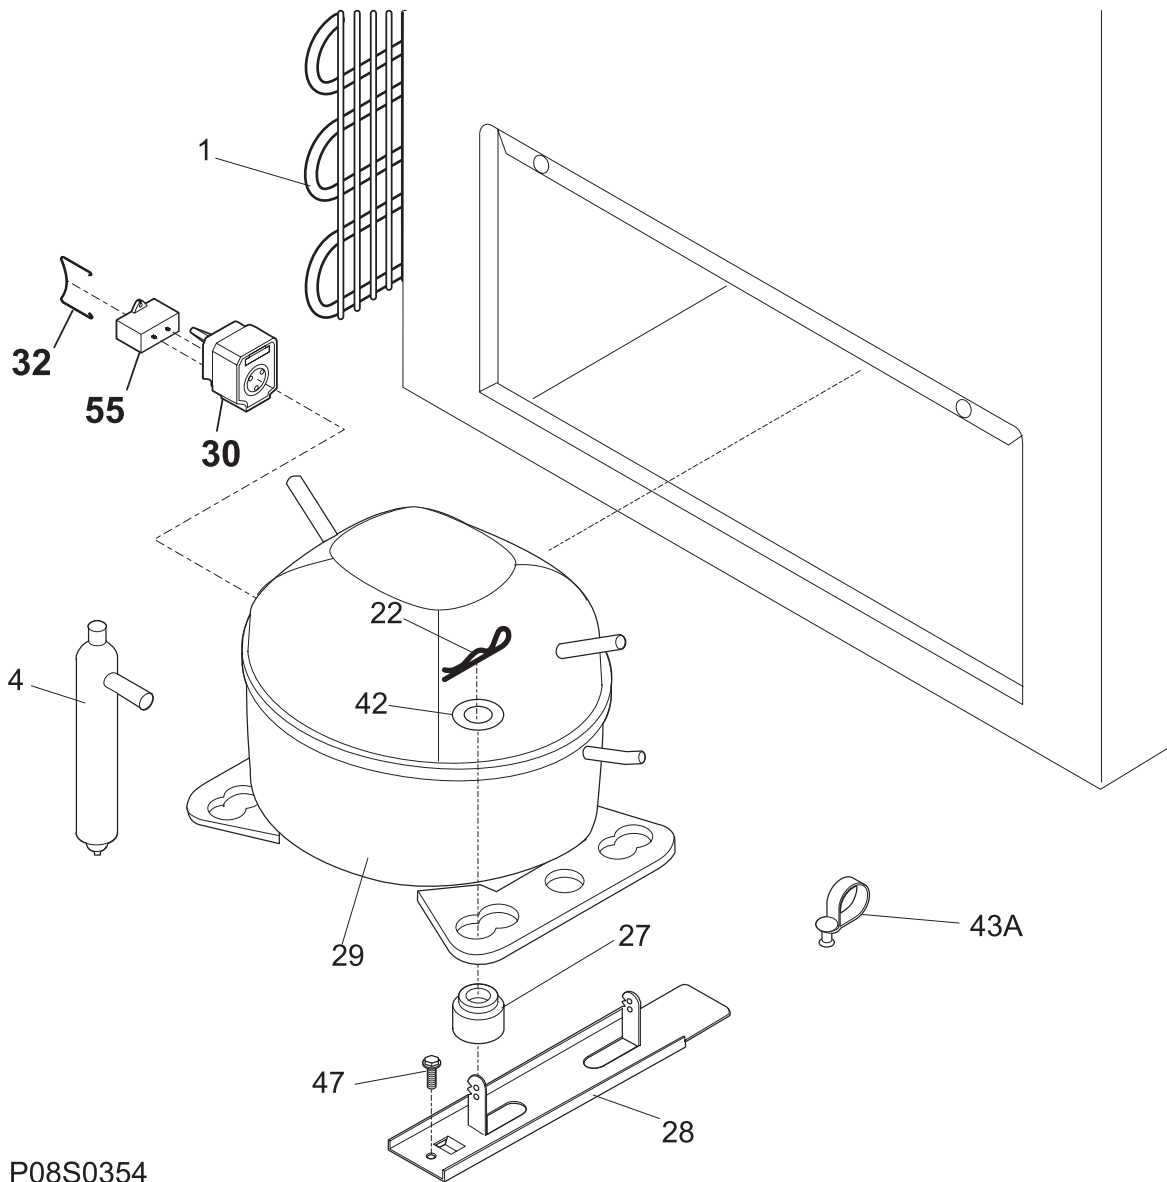

SYSTEM

P08S0354

SYSTEM

POS. NO	PART NO.	DESCRIPTION
1	5303925238	Condenser
4	216987500	Drier-filter
5 #	216987301	Harness-main
22	216056401	Clip-compressor mtg
27	5308002681	Grommet, compressor
28	5304464023	Support, compressor
29 #	297201300	Compressor, w/o electricals
30	216954213	Controller
32	241544101	Clamp, elec cont mtg, compressor, bale wire
42	216232701	Washer, flat
43A	5303212614	Clip, harness mount
47	216629601	Screw, hex washer head, 10-16 x 0.500, tapping
55	216985002	Capacitor, run, 12 MF
86	216036601	Screw, RWHD, 8-32A x 0.500, GX-CA
*	297102800	Spacer-tube