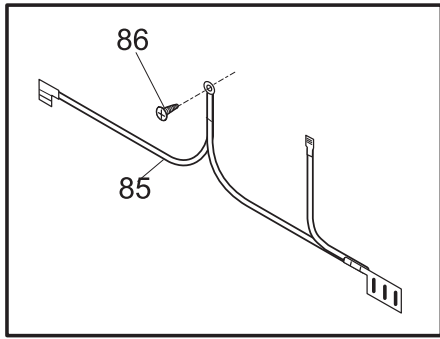

Publication No.
5995560637
10/03/03
(EN/SERVICE/MLR)
365

FREEZER CHEST

Model No.
KCS150LW

Copyright © 2009 Electrolux Home Products, Inc.
All rights reserved.

DOOR

P08D0500

DOOR

POS. NO	PART NO.	DESCRIPTION
1	216481211	Gasket-door, white
2	297090100	Lock Assy
2A	297090900	Clip, spring
5	297147700	Key, lock
9	216057808	Panel-inner door, frzr
10	216923001	Plug button, 1/4", white
11	216129901	Panel-lid
*	216858001	Screw, 8-18x.50 AB, #10
18	297034202	Handle, recessed, chrome, w/gasket
27	5303212828	Clip, panel mtg
27*	5304406520	Clip, panel mtg kit, (40)
50	216855400	Cover, hinge, w/tape, , (2)
*	5303917276	Insulation-door, fiberglass, (bulk)

CABINET

POS. NO	PART NO.	DESCRIPTION
1	216954500	Catch-lock
3	216502600	Plug, drain, interior
4	297013600	Plug, drain, exterior
6	216955505	Breaker, hinge side
7	297129200	Breaker, lock side, w/lock catch
11	216955500	Breaker, chest end, (2)
12A	297146600	Nameplate, Commercial
18	216707201	Knob, temp control
21 #	216759000	Control-temperature
27	216629601	Screw, hex washer head, 10-16 x 0.500, tapping
28	216035200	Hinge
30	216110700	Breaker, corners
59	297118601	Basket
62	5304460602	Screw, cr truss head, 8-18AB x 0.750
75	216034301	Panel, access, white
104	297074200	Thermometer
136	216726600	Guard-splash
*	216621000	Caster
*	297151500	CASTER PACK, 4 casters, wrench, 16 screws
*	5303305324	Paint, touch-up, white

SYSTEM

P08S0433

SYSTEM

POS. NO	PART NO.	DESCRIPTION
1	5303925238	Condenser
4	216987500	Drier-filter
5 #	216987200	Harness-main
22	216056401	Clip-compressor mtg
27	5308002681	Grommet, compressor
28	5304464023	Support, compressor
29 #	297223402	Compressor, w/o electricals
30	216954228	Controller
32	216954300	Clip, controller
42	216232701	Washer, flat
43A	5303212614	Clip, harness mount
47	216629601	Screw, hex washer head, 10-16 x 0.500, tapping
55	218909913	Capacitor, run, 220 VAC, 15 microfarad
85	216533500	Wire, ground
86	216036601	Screw, RWHD, 8-32A x 0.500, GX-CA
*	297102800	Spacer-tube