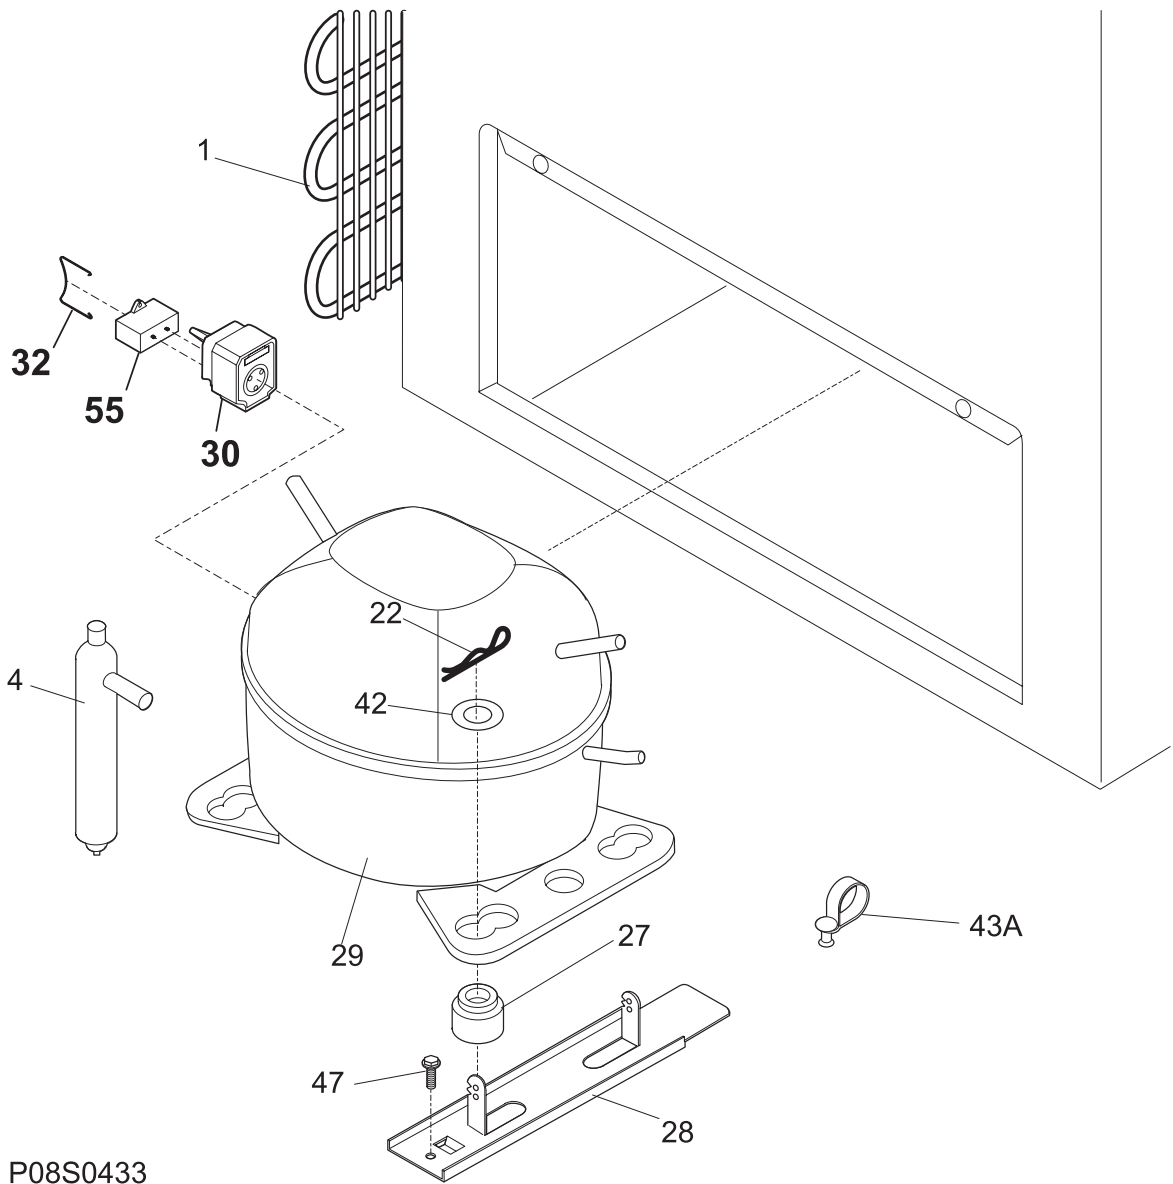

Publication No.
5995560637
10/03/03
(EN/SERVICE/MLR)
365

FREEZER CHEST

Model No.
KCS150LW

Copyright © 2009 Electrolux Home Products, Inc.
All rights reserved.

DOOR

P08D0500

DOOR

POS. NO	PART NO.	DESCRIPTION
1	216481211	Gasket-door, white
2	297090100	Lock Assy
2A	297090900	Clip, spring
5	297147700	Key, lock
9	216057808	Panel-inner door, frzr
10	216923001	Plug button, 1/4", white
11	216129901	Panel-lid
*	216858001	Screw, 8-18x.50 AB, #10
18	297034202	Handle, recessed, chrome, w/gasket
27	5303212828	Clip, panel mtg
27*	5304406520	Clip, panel mtg kit, (40)
50	216855400	Cover, hinge, w/tape, , (2)
*	5303917276	Insulation-door, fiberglass, (bulk)

CABINET

POS. NO	PART NO.	DESCRIPTION
1	216954500	Catch-lock
3	216502600	Plug, drain, interior
4	297013600	Plug, drain, exterior
6	216955505	Breaker, hinge side
7	297129200	Breaker, lock side, w/lock catch
11	216955500	Breaker, chest end, (2)
12A	297146600	Nameplate, Commercial
18	216707201	Knob, temp control
21 #	216759000	Control-temperature
27	216629601	Screw, hex washer head, 10-16 x 0.500, tapping
28	216035200	Hinge
30	216110700	Breaker, corners
59	297118601	Basket
62	5304460602	Screw, cr truss head, 8-18AB x 0.750
75	216034301	Panel, access, white
104	297074200	Thermometer
136	216726600	Guard-splash
*	216621000	Caster
*	297151500	CASTER PACK, 4 casters, wrench, 16 screws
*	5303305324	Paint, touch-up, white

SYSTEM

P08S0433

SYSTEM

POS. NO	PART NO.	DESCRIPTION
1	5303925238	Condenser
4	216987500	Drier-filter
5 #	216987200	Harness-main
22	216056401	Clip-compressor mtg
27	5308002681	Grommet, compressor
28	5304464023	Support, compressor
29 #	297223402	Compressor, w/o electricals
30	216954228	Controller
32	216954300	Clip, controller
42	216232701	Washer, flat
43A	5303212614	Clip, harness mount
47	216629601	Screw, hex washer head, 10-16 x 0.500, tapping
55	218909913	Capacitor, run, 220 VAC, 15 microfarad
85	216533500	Wire, ground
86	216036601	Screw, RWHD, 8-32A x 0.500, GX-CA
*	297102800	Spacer-tube