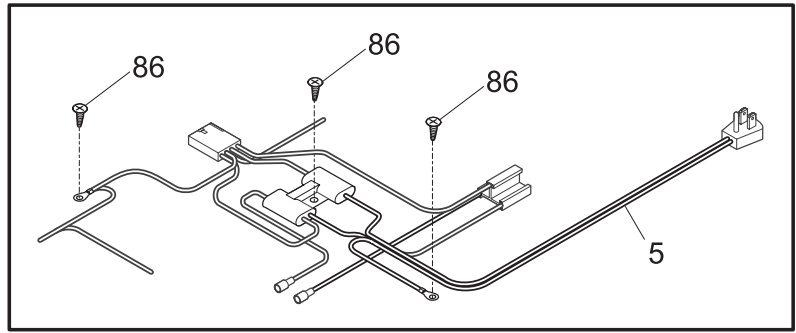

Publication No.
5995560637
10/03/03
(EN/SERVICE/MLR)
365

FREEZER CHEST

Model No.
KCS150LW

Copyright © 2009 Electrolux Home Products, Inc.
All rights reserved.

DOOR

P08D0500

DOOR

POS. NO	PART NO.	DESCRIPTION
1	216481211	Gasket-door, white
2	297090100	Lock Assy
2A	297090900	Clip, spring
5	297147700	Key, lock
9	216057808	Panel-inner door, frzr
10	216923001	Plug button, 1/4", white
11	216129901	Panel-lid
*	216858001	Screw, 8-18x.50 AB, #10
18	297034202	Handle, recessed, chrome, w/gasket
27	5303212828	Clip, panel mtg
27*	5304406520	Clip, panel mtg kit, (40)
50	216855400	Cover, hinge, w/tape, , (2)
*	5303917276	Insulation-door, fiberglass, (bulk)

CABINET

POS. NO	PART NO.	DESCRIPTION
1	216954500	Catch-lock
3	216502600	Plug, drain, interior
4	297013600	Plug, drain, exterior
6	216955505	Breaker, hinge side
7	297129200	Breaker, lock side, w/lock catch
11	216955500	Breaker, chest end, (2)
12A	297146600	Nameplate, Commercial
18	216707201	Knob, temp control
21 #	216759000	Control-temperature
27	216629601	Screw, hex washer head, 10-16 x 0.500, tapping
28	216035200	Hinge
30	216110700	Breaker, corners
59	297118601	Basket
62	5304460602	Screw, cr truss head, 8-18AB x 0.750
75	216034301	Panel, access, white
104	297074200	Thermometer
136	216726600	Guard-splash
*	216621000	Caster
*	297151500	CASTER PACK, 4 casters, wrench, 16 screws
*	5303305324	Paint, touch-up, white

SYSTEM

P08S0433

SYSTEM

POS. NO	PART NO.	DESCRIPTION
1	5303925238	Condenser
4	216987500	Drier-filter
5 #	216987200	Harness-main
22	216056401	Clip-compressor mtg
27	5308002681	Grommet, compressor
28	5304464023	Support, compressor
29 #	297223402	Compressor, w/o electricals
30	216954228	Controller
32	216954300	Clip, controller
42	216232701	Washer, flat
43A	5303212614	Clip, harness mount
47	216629601	Screw, hex washer head, 10-16 x 0.500, tapping
55	218909913	Capacitor, run, 220 VAC, 15 microfarad
85	216533500	Wire, ground
86	216036601	Screw, RWHD, 8-32A x 0.500, GX-CA
*	297102800	Spacer-tube