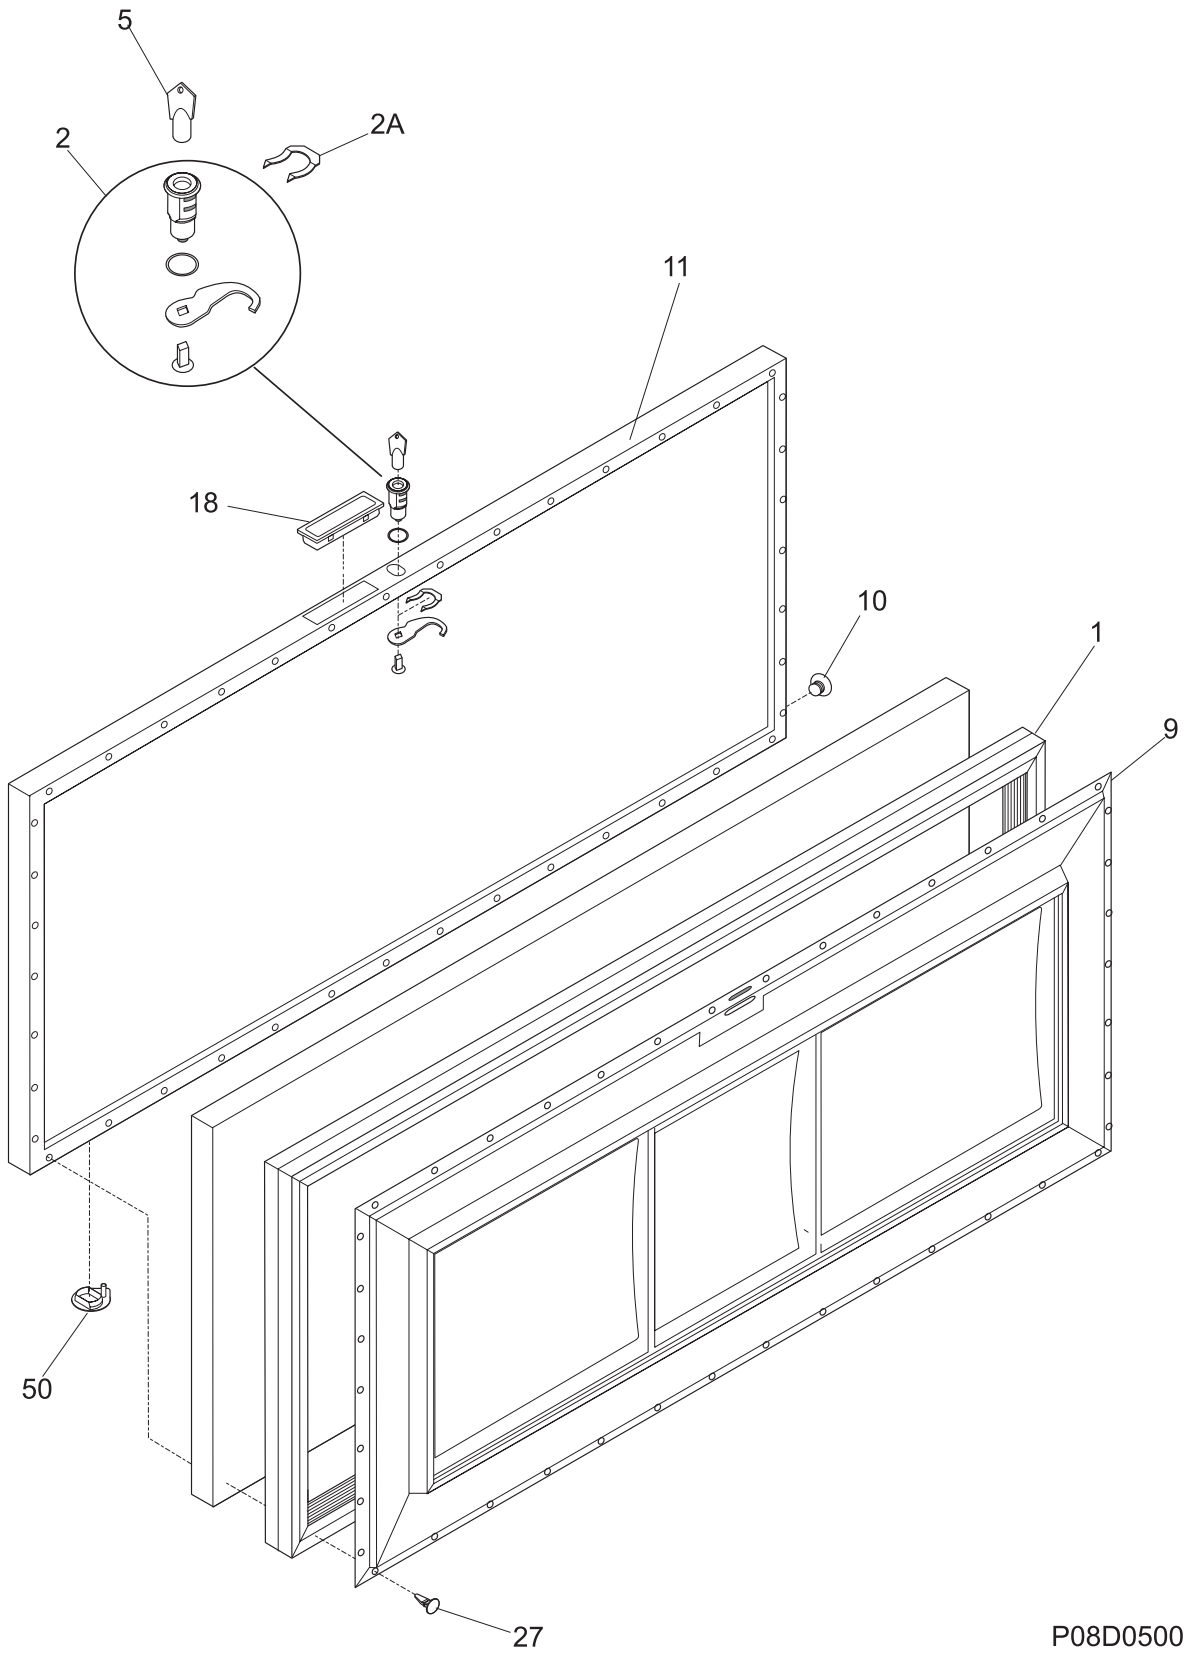

Kelvinator 

Factory Parts Catalog

Product No.	KCS150LW0
Series	Commercial
Color	white
Volts	115V
Owner's Guide	297147500
Market	North America

 **Electrolux**

Electrolux Major Appliances

P.O. BOX 212378
AUGUSTA, GA 30917

Publication No.
5995560637
10/03/03
(EN/SERVICE/MLR)
365

FREEZER CHEST

Model No.
KCS150LW

Copyright © 2009 Electrolux Home Products, Inc.
All rights reserved.

DOOR

P08D0500

DOOR

POS. NO	PART NO.	DESCRIPTION
1	216481211	Gasket-door, white
2	297090100	Lock Assy
2A	297090900	Clip, spring
5	297147700	Key, lock
9	216057808	Panel-inner door, frzr
10	216923001	Plug button, 1/4", white
11	216129901	Panel-lid
*	216858001	Screw, 8-18x.50 AB, #10
18	297034202	Handle, recessed, chrome, w/gasket
27	5303212828	Clip, panel mtg
27*	5304406520	Clip, panel mtg kit, (40)
50	216855400	Cover, hinge, w/tape, , (2)
*	5303917276	Insulation-door, fiberglass, (bulk)

CABINET

POS. NO	PART NO.	DESCRIPTION
1	216954500	Catch-lock
3	216502600	Plug, drain, interior
4	297013600	Plug, drain, exterior
6	216955505	Breaker, hinge side
7	297129200	Breaker, lock side, w/lock catch
11	216955500	Breaker, chest end, (2)
12A	297146600	Nameplate, Commercial
18	216707201	Knob, temp control
21 #	216759000	Control-temperature
27	216629601	Screw, hex washer head, 10-16 x 0.500, tapping
28	216035200	Hinge
30	216110700	Breaker, corners
59	297118601	Basket
62	5304460602	Screw, cr truss head, 8-18AB x 0.750
75	216034301	Panel, access, white
104	297074200	Thermometer
136	216726600	Guard-splash
*	216621000	Caster
*	297151500	CASTER PACK, 4 casters, wrench, 16 screws
*	5303305324	Paint, touch-up, white