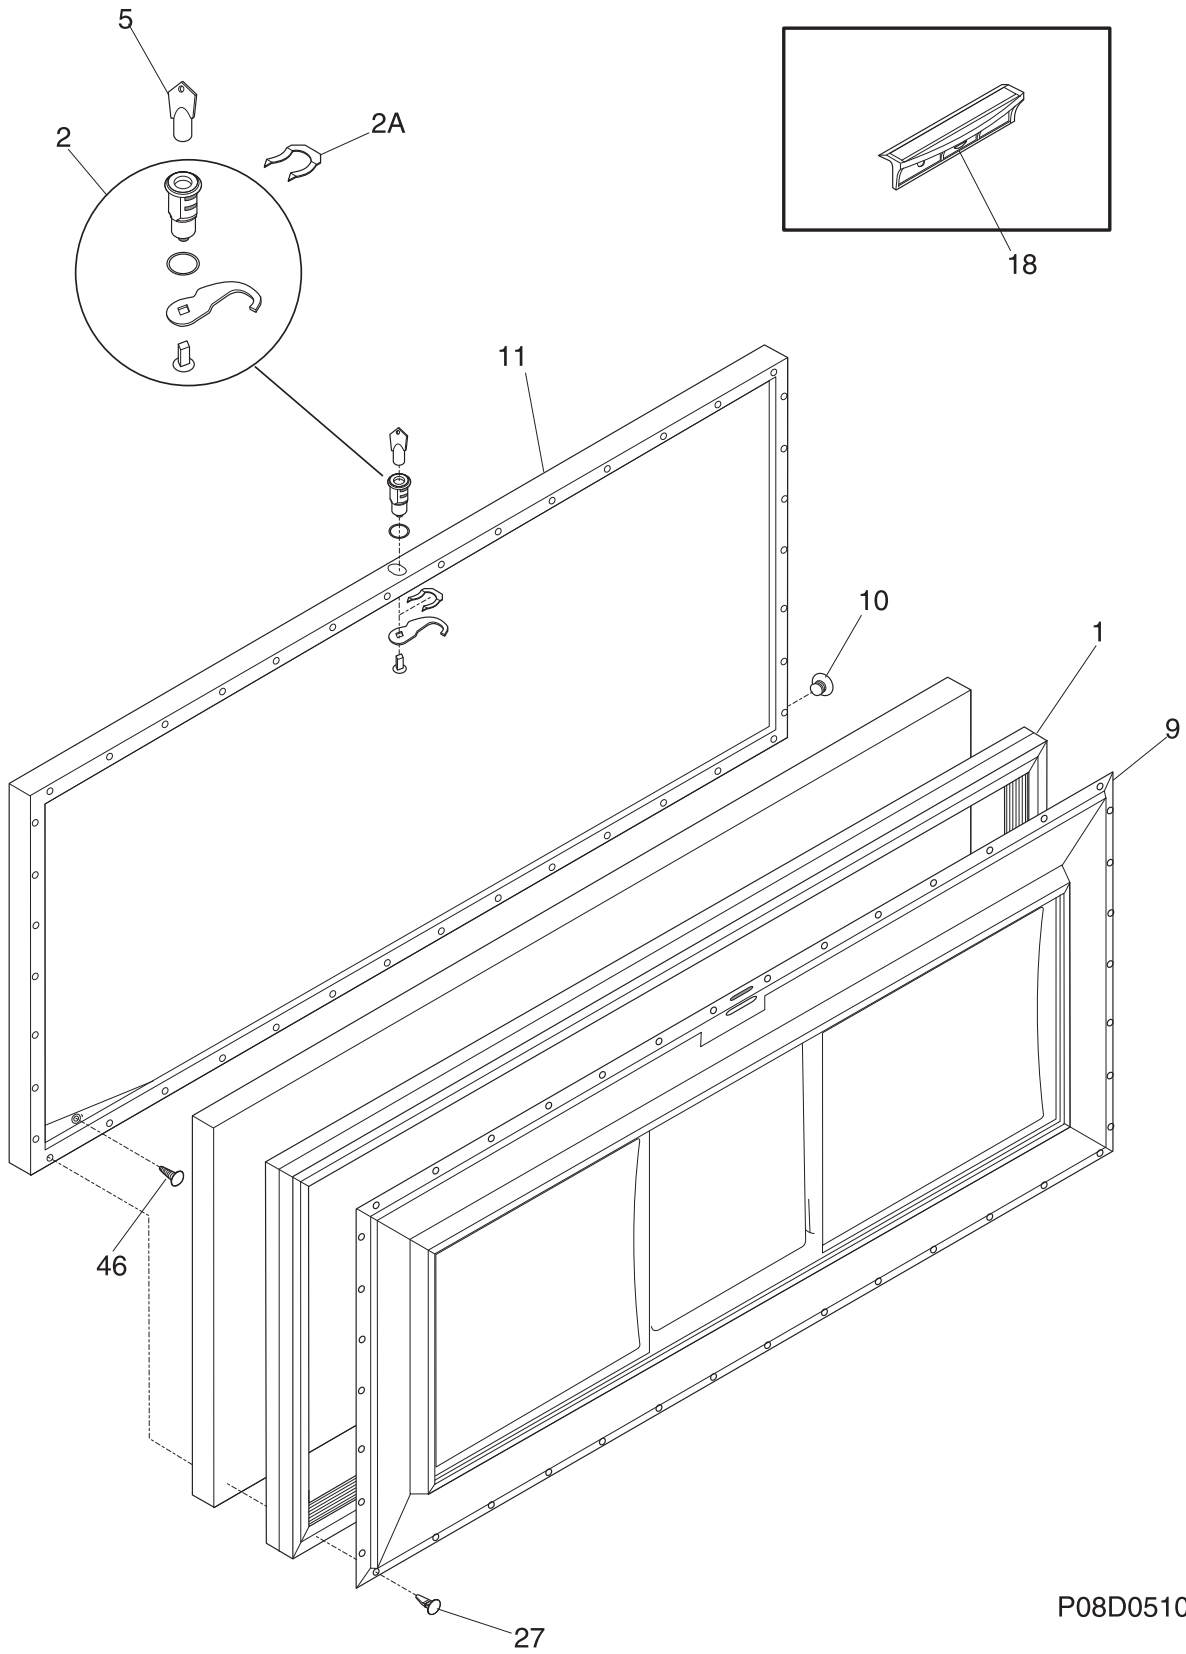

Kelvinator 

Factory Parts Catalog

Product No.	KCS150LW1
Series	Commercial
Color	white
Volts	115V
Owner's Guide	297147500
Market	North America

FREEZER CHEST

Model No.
KCS150LW

Publication No.
5995639910
13/11/20
(EN/SERVICE/MJW)
365

DOOR

P08D0510C

DOOR

POS. NO	PART NO.	DESCRIPTION
1	216481211	Gasket-door, white
2	297090100	Lock Assy
2A	297090900	Clip, spring
5	297147700	Key, lock
9	216057804	Panel-inner lid, white
10	216923001	Plug button, 1/4", white
*	216858001	Screw, 8-18x.50 AB, #10
11	216129901	Panel-lid
18	297034202	Handle, recessed, chrome, w/gasket
27	5303212828	Clip, panel mtg
27*	5304406520	Clip, panel mtg kit, (40)
46	216629601	Screw, hex washer head, 10-16 x 0.500, tapping
*	5303925098	Insulation

CABINET

POS. NO	PART NO.	DESCRIPTION
1	216954500	Catch-lock
3	216502600	Plug, drain, interior
4	297013600	Plug, drain, exterior
6	216955505	Breaker, hinge side
7	297129200	Breaker, lock side, w/lock catch
11	216955500	Breaker, chest end, (2)
12A	297146601	Nameplate, Commercial
18	216707201	Knob, temp control
21 #	216759000	Control-temperature
27	216629601	Screw, hex washer head, 10-16 x 0.500, tapping
28	297321900	Hinge Assy
30	216110700	Breaker, corners
59	297118601	Basket
62	5304460602	Screw, cr truss head, 8-18AB x 0.750
75	216034301	Panel, access, white
104	297070101	Thermometer
136	216726600	Guard-splash
*	5303305324	Paint, touch-up, white
*	216621000	Caster
*	297151500	Caster Pack, 4 casters, wrench, 16 screws