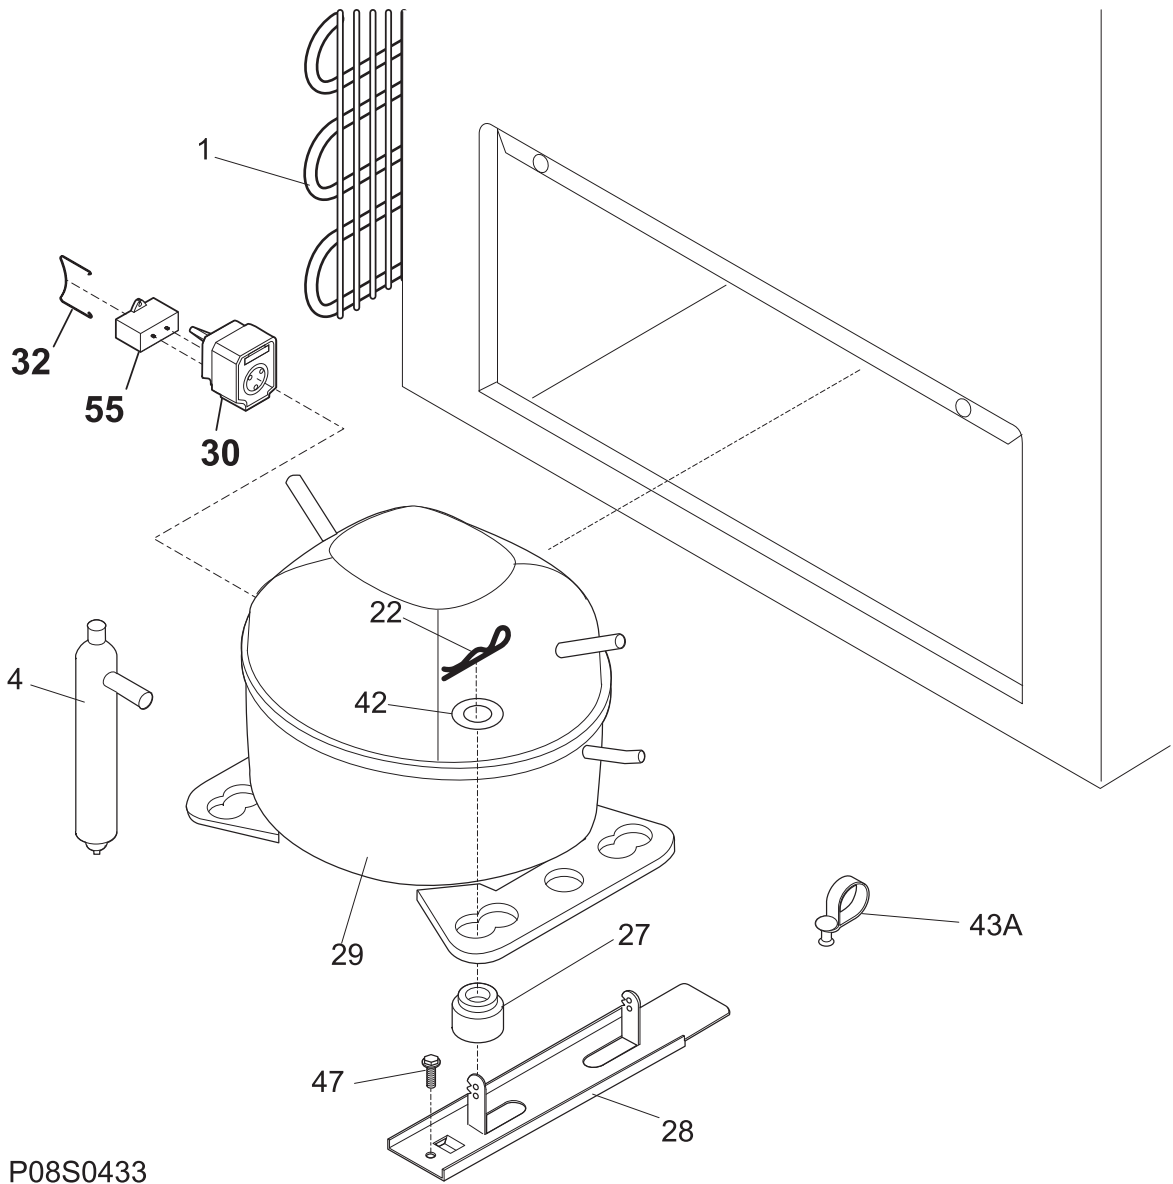

DOOR

P08D0510C

DOOR

POS. NO	PART NO.	DESCRIPTION
1	216481211	Gasket-door, white
2	297090100	Lock Assy
2A	297090900	Clip, spring
5	297147700	Key, lock
9	216057804	Panel-inner lid, white
10	216923001	Plug button, 1/4", white
*	216858001	Screw, 8-18x.50 AB, #10
11	216129901	Panel-lid
18	297034202	Handle, recessed, chrome, w/gasket
27	5303212828	Clip, panel mtg
27*	5304406520	Clip, panel mtg kit, (40)
46	216629601	Screw, hex washer head, 10-16 x 0.500, tapping
*	5303925098	Insulation

CABINET

POS. NO	PART NO.	DESCRIPTION
1	216954500	Catch-lock
3	216502600	Plug, drain, interior
4	297013600	Plug, drain, exterior
6	216955505	Breaker, hinge side
7	297129200	Breaker, lock side, w/lock catch
11	216955500	Breaker, chest end, (2)
12A	297146601	Nameplate, Commercial
18	216707201	Knob, temp control
21 #	216759000	Control-temperature
27	216629601	Screw, hex washer head, 10-16 x 0.500, tapping
28	297321900	Hinge Assy
30	216110700	Breaker, corners
59	297118601	Basket
62	5304460602	Screw, cr truss head, 8-18AB x 0.750
75	216034301	Panel, access, white
104	297070101	Thermometer
136	216726600	Guard-splash
*	5303305324	Paint, touch-up, white
*	216621000	Caster
*	297151500	Caster Pack, 4 casters, wrench, 16 screws

SYSTEM

P08S0433

SYSTEM

POS. NO	PART NO.	DESCRIPTION
1	5303925238	Condenser
4	216987501	Filter-dryer
5 #	297346110	Harness, main
22	216056401	Clip-compressor mtg
27	5308002681	Grommet, compressor
28	5304464023	Support, compressor
29 #	5304475102	Compressor Kit, w/electricals
30	216954228	Controller
32	216954300	Clip, controller
42	216232701	Washer, flat
43A	5303212614	Clip, harness mount
47	216629601	Screw, hex washer head, 10-16 x 0.500, tapping
55 #	297286803	Capacitor-run
85	216533500	Wire, ground
86	216036601	Screw, RWHD, 8-32A x 0.500, GX-CA
*	297102800	Spacer-tube