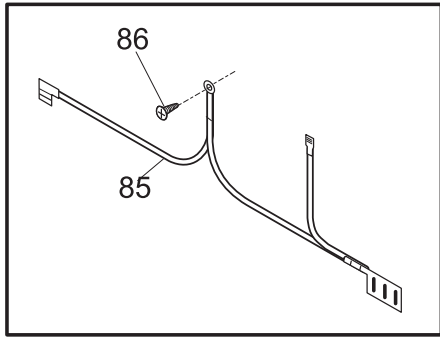

DOOR

P08D0510C

DOOR

POS. NO	PART NO.	DESCRIPTION
1	216481211	Gasket-door, white
2	297090100	Lock Assy
2A	297090900	Clip, spring
5	297147700	Key, lock
9	216057804	Panel-inner lid, white
10	216923001	Plug button, 1/4", white
*	216858001	Screw, 8-18x.50 AB, #10
11	216129901	Panel-lid
18	297034202	Handle, recessed, chrome, w/gasket
27	5303212828	Clip, panel mtg
27*	5304406520	Clip, panel mtg kit, (40)
46	216629601	Screw, hex washer head, 10-16 x 0.500, tapping
*	5303925098	Insulation

CABINET

POS. NO	PART NO.	DESCRIPTION
1	216954500	Catch-lock
3	216502600	Plug, drain, interior
4	297013600	Plug, drain, exterior
6	216955505	Breaker, hinge side
7	297129200	Breaker, lock side, w/lock catch
11	216955500	Breaker, chest end, (2)
12A	297146601	Nameplate, Commercial
18	216707201	Knob, temp control
21 #	216759000	Control-temperature
27	216629601	Screw, hex washer head, 10-16 x 0.500, tapping
28	297321900	Hinge Assy
30	216110700	Breaker, corners
59	297118601	Basket
62	5304460602	Screw, cr truss head, 8-18AB x 0.750
75	216034301	Panel, access, white
104	297070101	Thermometer
136	216726600	Guard-splash
*	5303305324	Paint, touch-up, white
*	216621000	Caster
*	297151500	Caster Pack, 4 casters, wrench, 16 screws

SYSTEM

P08S0433

SYSTEM

POS. NO	PART NO.	DESCRIPTION
1	5303925238	Condenser
4	216987501	Filter-dryer
5 #	297346110	Harness, main
22	216056401	Clip-compressor mtg
27	5308002681	Grommet, compressor
28	5304464023	Support, compressor
29 #	5304475102	Compressor Kit, w/electricals
30	216954228	Controller
32	216954300	Clip, controller
42	216232701	Washer, flat
43A	5303212614	Clip, harness mount
47	216629601	Screw, hex washer head, 10-16 x 0.500, tapping
55 #	297286803	Capacitor-run
85	216533500	Wire, ground
86	216036601	Screw, RWHD, 8-32A x 0.500, GX-CA
*	297102800	Spacer-tube