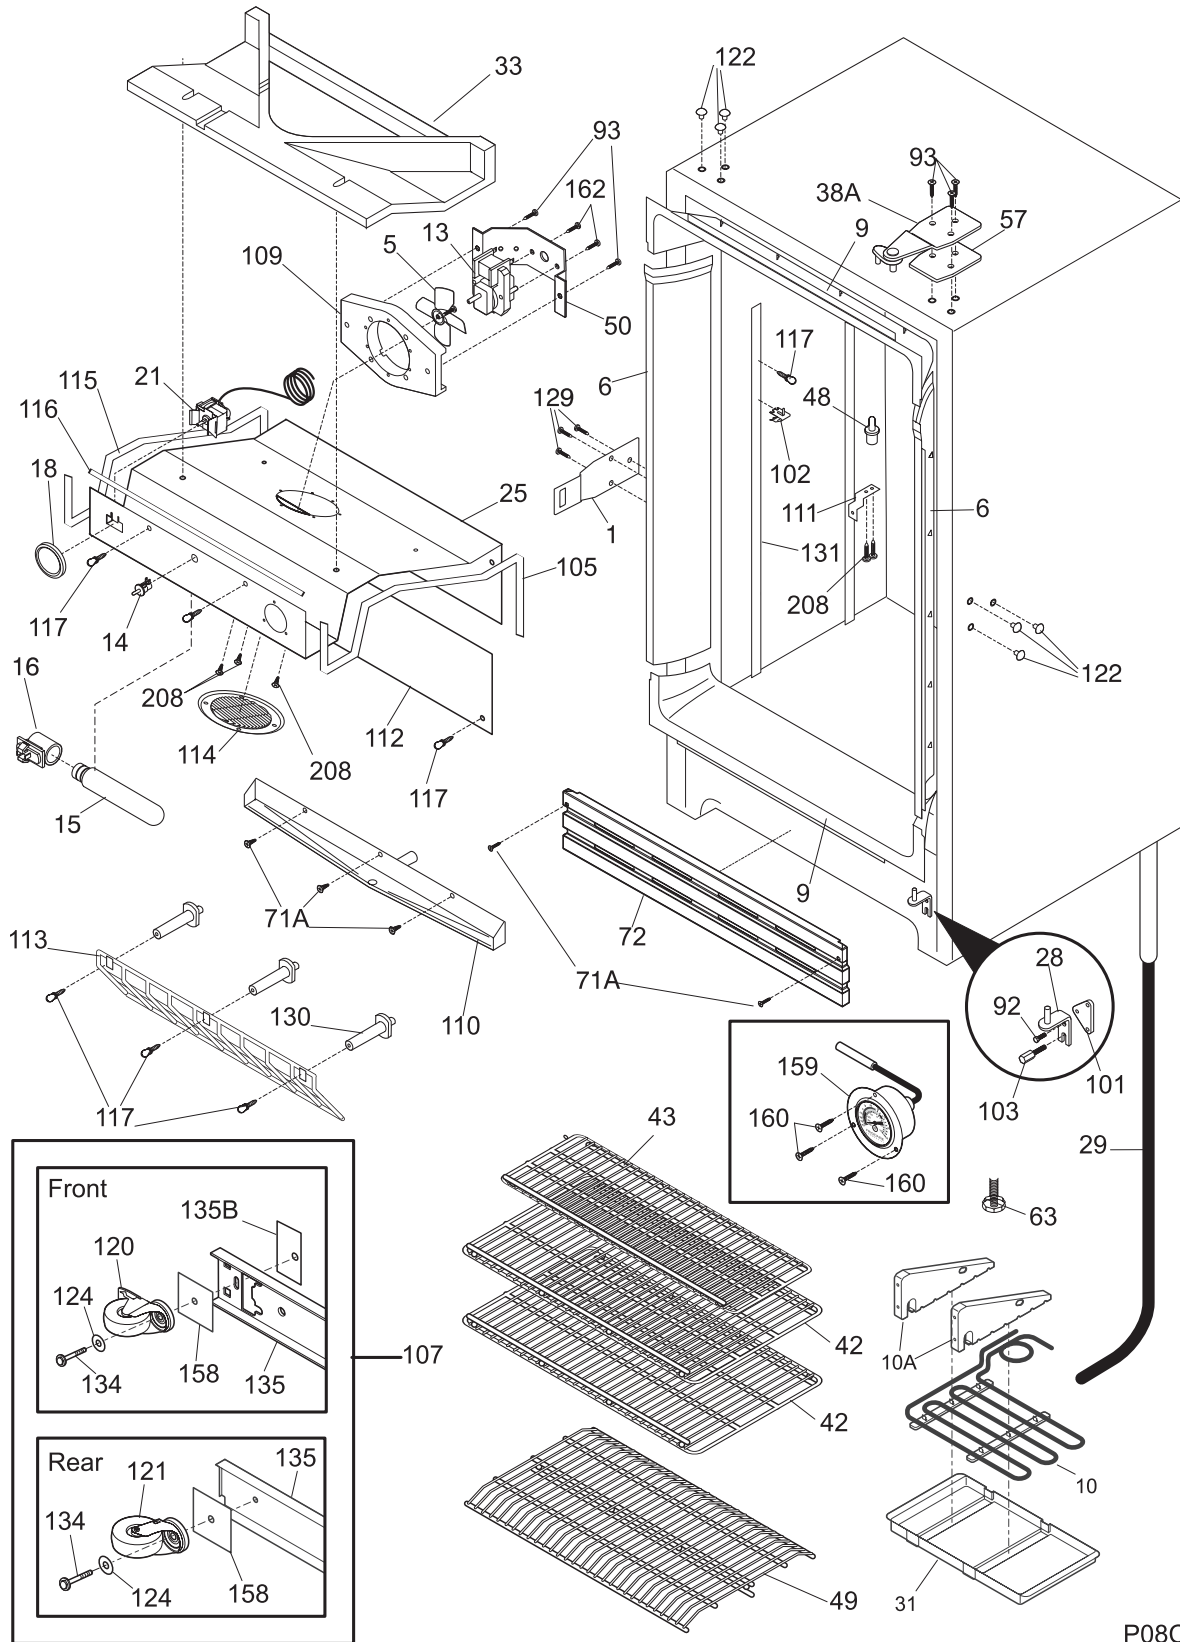

CABINET

P08C0993

CABINET

POS. NO	PART NO.	DESCRIPTION
130	216486800	Support, evaporator mtg
131	297122000	Shelf-standard
134	297084400	Bolt, castor, 5/16" 18x1.625, rear
135	216658101	Support-casters, white
135B	297116700	Castor-tapping plate
158	297078600	Plate-spacer
159	297070201	Dial, thermometer
160	297096100	Screw, #6-20X.375 AB, stainless, thermo dial
162	216912400	Screw, hex washer head, #8-32 x .500, bracket fan mtr, (2)
208	216504500	Screw, AB, 8-18x.500
*	297001707	Spacer-tube, 42"
*	5303311565	Clip-cable
*	5303321319	Paint, touch-up, white