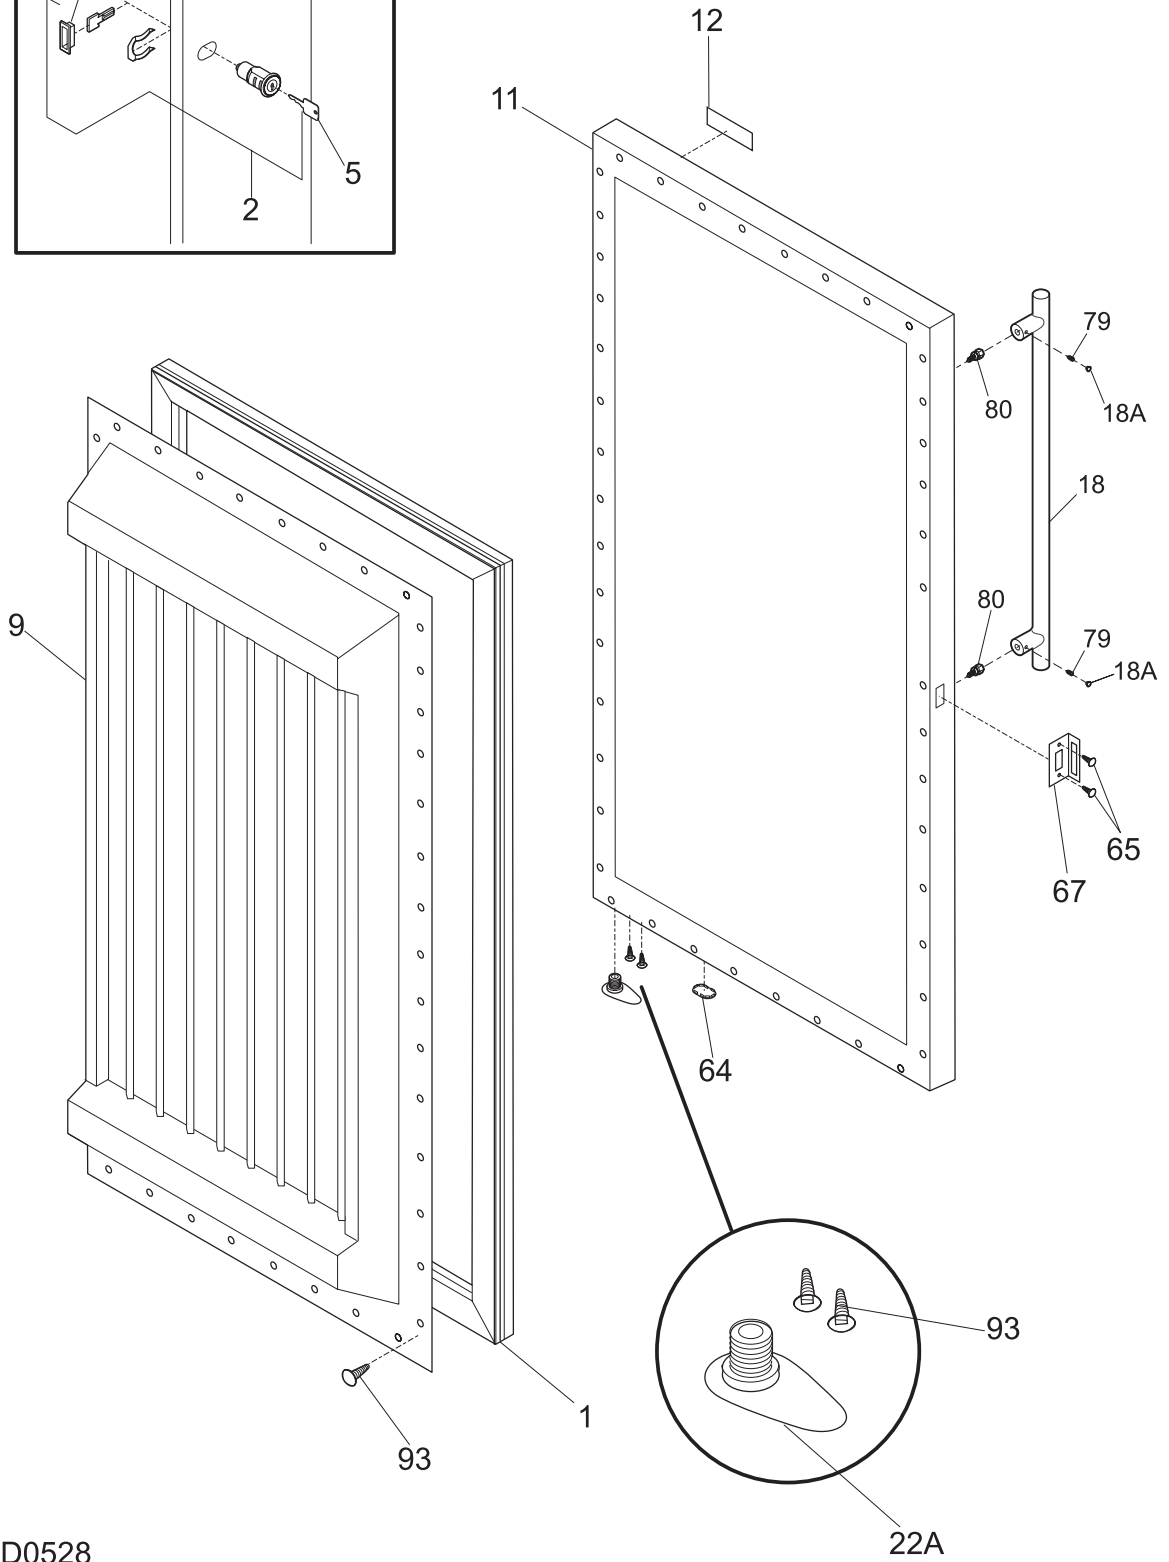

Publication No.
5995485876
07/03/08
(EN/SERVICE/MLR)
365

REFRIGERATOR

Model No.
KRS220RGW

Copyright © 2007 Electrolux Home Products, Inc.
All rights reserved.

DOOR

P08D0528

DOOR

POS. NO	PART NO.	DESCRIPTION
1	216522315	Gasket-door, gray
2 #	216362700	Lock Assy
5 #	216362800	Key, lock
7	216468700	Bezel-lock
9	297071000	Panel-inner door
11	216450105	Panel-outer door
12	297146600	Nameplate, Commercial
18	297141900	Handle
*	216423200	Nut-anchor, door hdl screw
18A	297083500	Plug-handle
22A	216335400	Bearing-hinge
64	216403701	Plug-button, hole filler, door base
65	216423500	Screw-retainer
67	216423000	Retainer-lock
79	218755402	Screw-set, 10-32 x 0.375
80	218755504	Screw-shoulder, #10 AB, handle mounting
93	5303161215	Screw, ph truss head, 8-18AB x 0.500