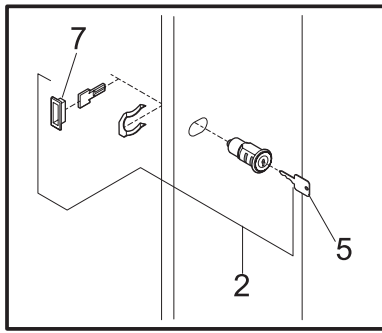

Publication No.
5995485876
07/03/08
(EN/SERVICE/MLR)
365

REFRIGERATOR

Model No.
KRS220RGW

Copyright © 2007 Electrolux Home Products, Inc.
All rights reserved.

DOOR

P08D0528

DOOR

POS. NO	PART NO.	DESCRIPTION
1	216522315	Gasket-door, gray
2 #	216362700	Lock Assy
5 #	216362800	Key, lock
7	216468700	Bezel-lock
9	297071000	Panel-inner door
11	216450105	Panel-outer door
12	297146600	Nameplate, Commercial
18	297141900	Handle
*	216423200	Nut-anchor, door hdl screw
18A	297083500	Plug-handle
22A	216335400	Bearing-hinge
64	216403701	Plug-button, hole filler, door base
65	216423500	Screw-retainer
67	216423000	Retainer-lock
79	218755402	Screw-set, 10-32 x 0.375
80	218755504	Screw-shoulder, #10 AB, handle mounting
93	5303161215	Screw, ph truss head, 8-18AB x 0.500