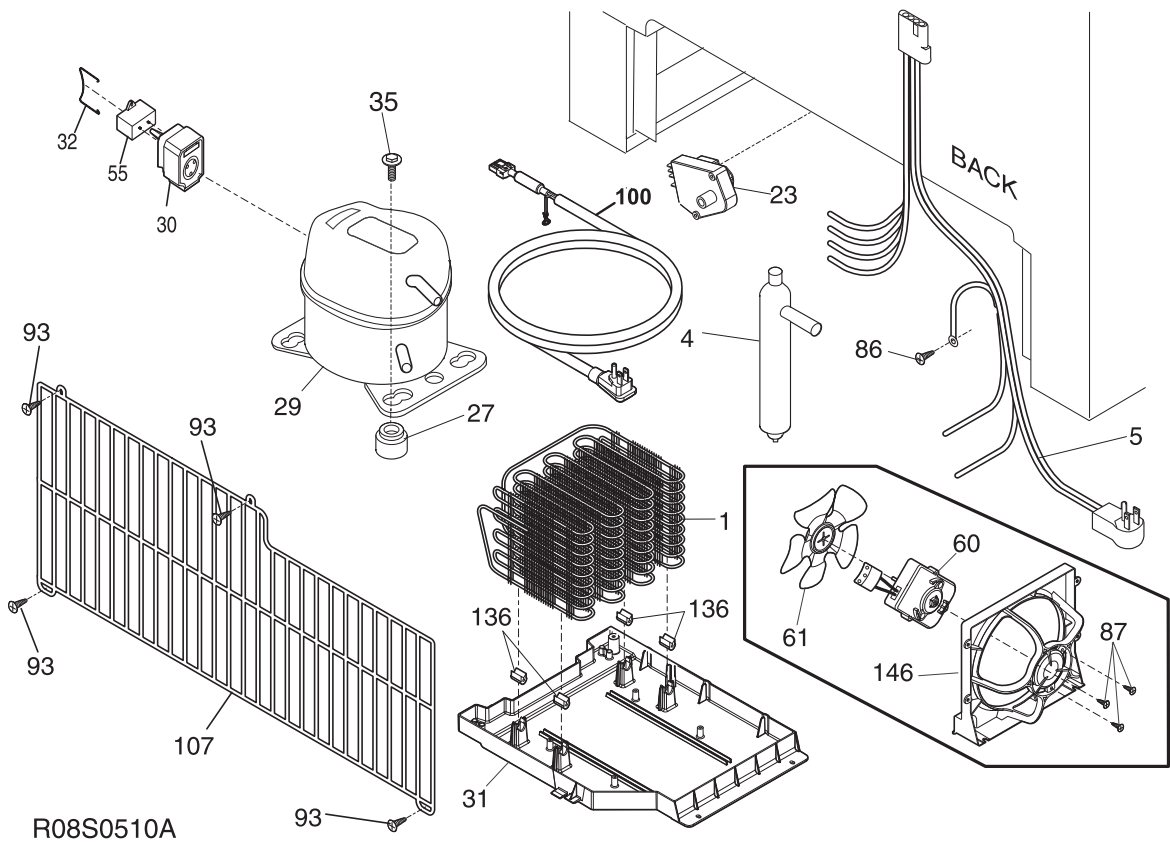

SYSTEM

SYSTEM

POS. NO	PART NO.	DESCRIPTION
1 #	5300083897	Condenser
2	5308000110	Strap-evap/heater, aluminum, (2)
4 #	216938601	Filter - Dryer
5 #	297337300	Harness-main
14	216730700	Heater-defrost
15 #	297311300	Evaporator
15A	297219300	Heat Exchanger
18	297078701	Insulator-evap, styrofoam, RH
19	297078801	Insulator-evap, styrofoam, LH
20	216731001	Thermostat, defrost
23 #	297318010	Timer, defrost, 115V, tab
27	297102900	Grommet, compressor
29 #	5304475102	Compressor Kit, w/electricals
30	216954228	Controller
31	297165801	Pan-drain
32	216954300	Clip, controller
35	240491503	Screw-compressor mtg, 1/4-28 x 1.16, (4)
41	297070700	Cover-wiring, rear
55	216985001	Capacitor-run, 15 MF
60	297279500	Motor-condenser fan
61	241639501	Blade-condenser fan
64	216578800	Vent
65	5309950074	Valve, breather
65*	297318700	Vent assy, w/breather valv
86	216036601	Screw, RWHD, 8-32A x 0.500, GX-CA
93	5304460605	Screw, ph truss head, 8-18AB x 0.500
100#	297169900	Cord-power, flat
107	297225501	Cover, access
115	216383700	Gasket-evap cover, LH
116	216383800	Gasket-evap cover, front
130	297244700	Support, evaporator mtg
136	240405201	Grommet, rubber, black, cond tube/wire
138	297070800	Cover-drain hose
146	297164000	Shroud-fan orifice
146*	216337701	Screw, HWH, 10-24 x 0.500, Swage
*	297082300	Harness-jumper
*	297111000	Standoff
*	297315800	Clip, wire
*	5303311565	Clip-cable
*	216225700	Grommet-spacer
*	240555002	Screw-#8-32 X 3/8
*	297174300	Screw, self pierce, #8, 18x.63