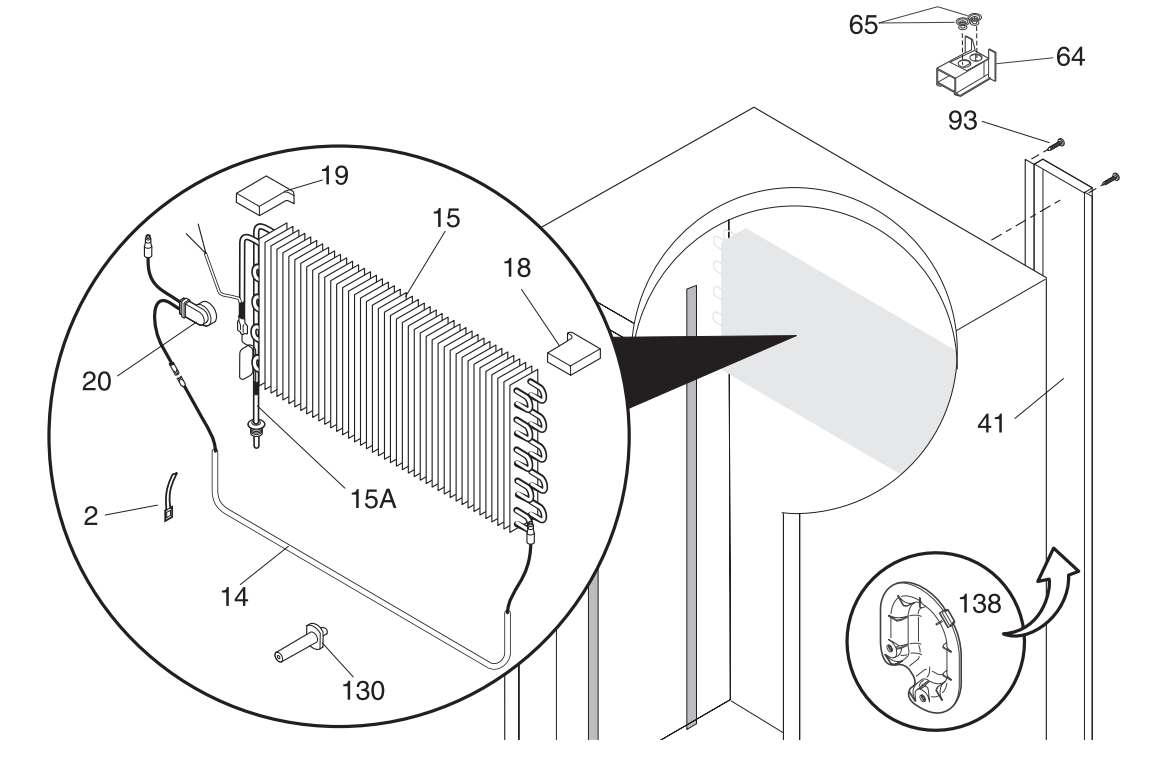

SYSTEM

SYSTEM

POS. NO	PART NO.	DESCRIPTION
1 #	5300083897	Condenser
2	5308000110	Strap-evap/heater, aluminum, (2)
4 #	216938601	Filter - Dryer
5 #	297337300	Harness-main
14	216730700	Heater-defrost
15 #	297311300	Evaporator
15A	297219300	Heat Exchanger
18	297078701	Insulator-evap, styrofoam, RH
19	297078801	Insulator-evap, styrofoam, LH
20	216731001	Thermostat, defrost
23 #	297318010	Timer, defrost, 115V, tab
27	297102900	Grommet, compressor
29 #	5304475102	Compressor Kit, w/electricals
30	216954228	Controller
31	297165801	Pan-drain
32	216954300	Clip, controller
35	240491503	Screw-compressor mtg, 1/4-28 x 1.16, (4)
41	297070700	Cover-wiring, rear
55	216985001	Capacitor-run, 15 MF
60	297279500	Motor-condenser fan
61	241639501	Blade-condenser fan
64	216578800	Vent
65	5309950074	Valve, breather
65*	297318700	Vent assy, w/breather valv
86	216036601	Screw, RWHD, 8-32A x 0.500, GX-CA
93	5304460605	Screw, ph truss head, 8-18AB x 0.500
100#	297169900	Cord-power, flat
107	297225501	Cover, access
115	216383700	Gasket-evap cover, LH
116	216383800	Gasket-evap cover, front
130	297244700	Support, evaporator mtg
136	240405201	Grommet, rubber, black, cond tube/wire
138	297070800	Cover-drain hose
146	297164000	Shroud-fan orifice
146*	216337701	Screw, HWH, 10-24 x 0.500, Swage
*	297082300	Harness-jumper
*	297111000	Standoff
*	297315800	Clip, wire
*	5303311565	Clip-cable
*	216225700	Grommet-spacer
*	240555002	Screw-#8-32 X 3/8
*	297174300	Screw, self pierce, #8, 18x.63