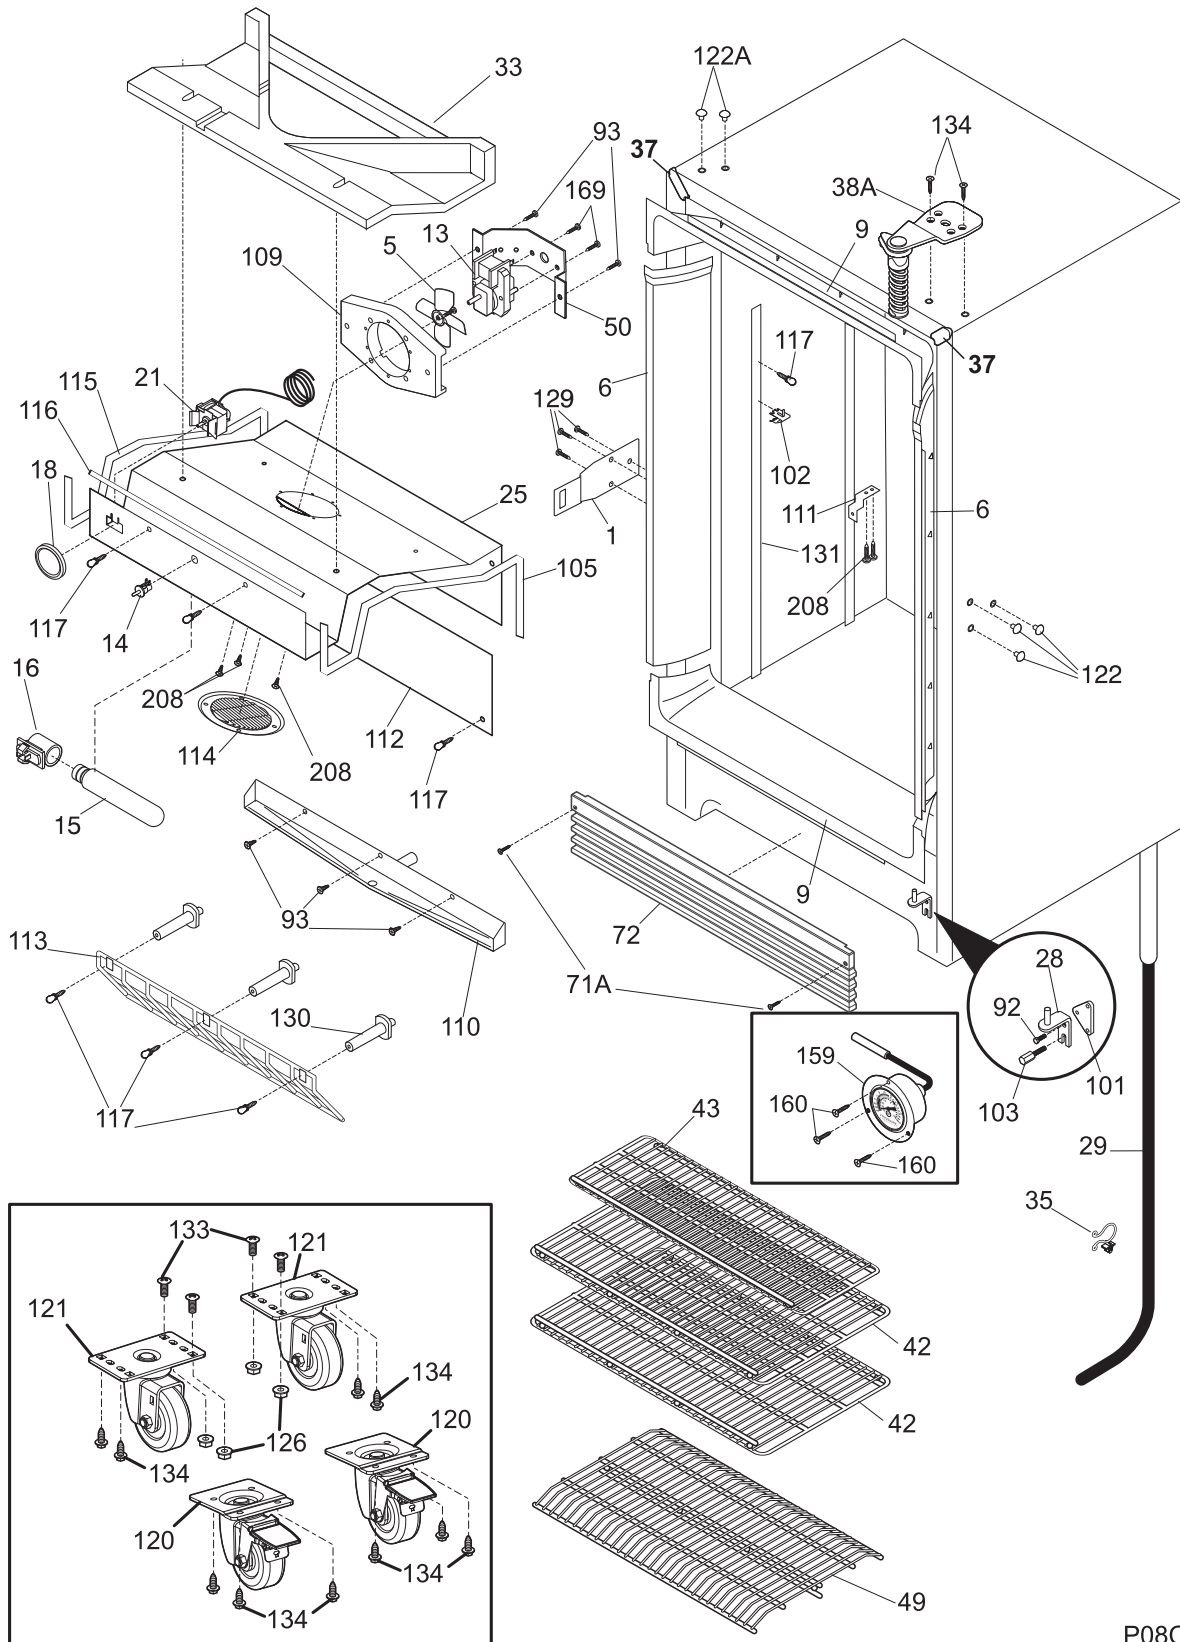

CABINET

P08C1279

CABINET

POS. NO	PART NO.	DESCRIPTION
1	297222500	Lock-catch
5 #	216325600	Fan Blade
6	297200900	Breaker Kit w/corners
9	297200100	Breaker Kit w/corners, 32", top and bottom
13 #	297250000	Motor, fan, 115 V
14	297243800	Switch, light/lamp, plunger
15	216518101	Lamp, blue, 40 watt, 130 volt
16	297139500	Socket, light/lamp
18	216591501	Knob, temp control
21#	216423900	Control-temperature
25	216659103	Cover-evaporator
28	216335600	Hinge-bottom, stepped pin
29	216361901	Hose-drain
33	216680901	Duct-air
35	216273000	Clip, wire retainer
37	297273903	Trim-cabinet corner, silver mist, (2)
38A	297215900	Hinge-top, door closer
42	216384002	Shelf-full frame
43	216386202	Shelf-partial
49	216331802	Trivet
50	08013207	Bracket-fan motor
71A	216395801	Screw, 1/4 20 x 1/2
72	297071200	Grille/Kickplate
92	216850900	Screw, hex washer hd, 1/4 x 7/8, door stop/hng
93	5304460605	Screw, ph truss head, 8-18AB x 0.500
101	216335700	Plate-hinge, tapping
102	297121900	Support shelf
103	216336301	Standoff-base panel
105	216361100	Gasket-cover evap, RH
109	297014200	Venturi, blower
110	216377000	Pan-drain, condensate
111	297141400	Bracket-evap cover
111*	3017666	Nut-insert
112	216381300	Cover-drain, condensate
113	216383602	Grate-air intake
114	297014400	Cover-blower
115	216383700	Gasket-evap cover, LH
116	216383800	Gasket-evap cover, front
117	216605500	Thumbscrew
120	297206600	Caster-front, (2)
121	297206500	Caster-rear, (2)
122	215774920	Plug button, silver mist
122A	216429602	Plug-button, black, upr hinge holes
126	216658601	Nut, lock, 5/16 UNC-3B
129	216393301	Screw-lock catch, one way
130	297244700	Support, evaporator mtg
131	297122000	Shelf-standard
133	216658401	Bolt, caster, 5/16 sq. neck, front
134	297236250	Screw, hex head, 1/4-20x5/8, hinge
159	297070201	Dial, thermometer
160	297096100	Screw, #6-20X.375 AB, stainless, thermo dial
169	216912401	Screw, hex washer head, 8-32 x 0.500, bracket fan mtr, (2)
208	216504500	Screw, AB, 8-18x.500
*	297086605	Castor, hardware kit
*	297001708	Insulation, drain tube, 36"
*	5303311565	Clip-cable
*	297174300	Screw, self pierce, #8, 18x.63