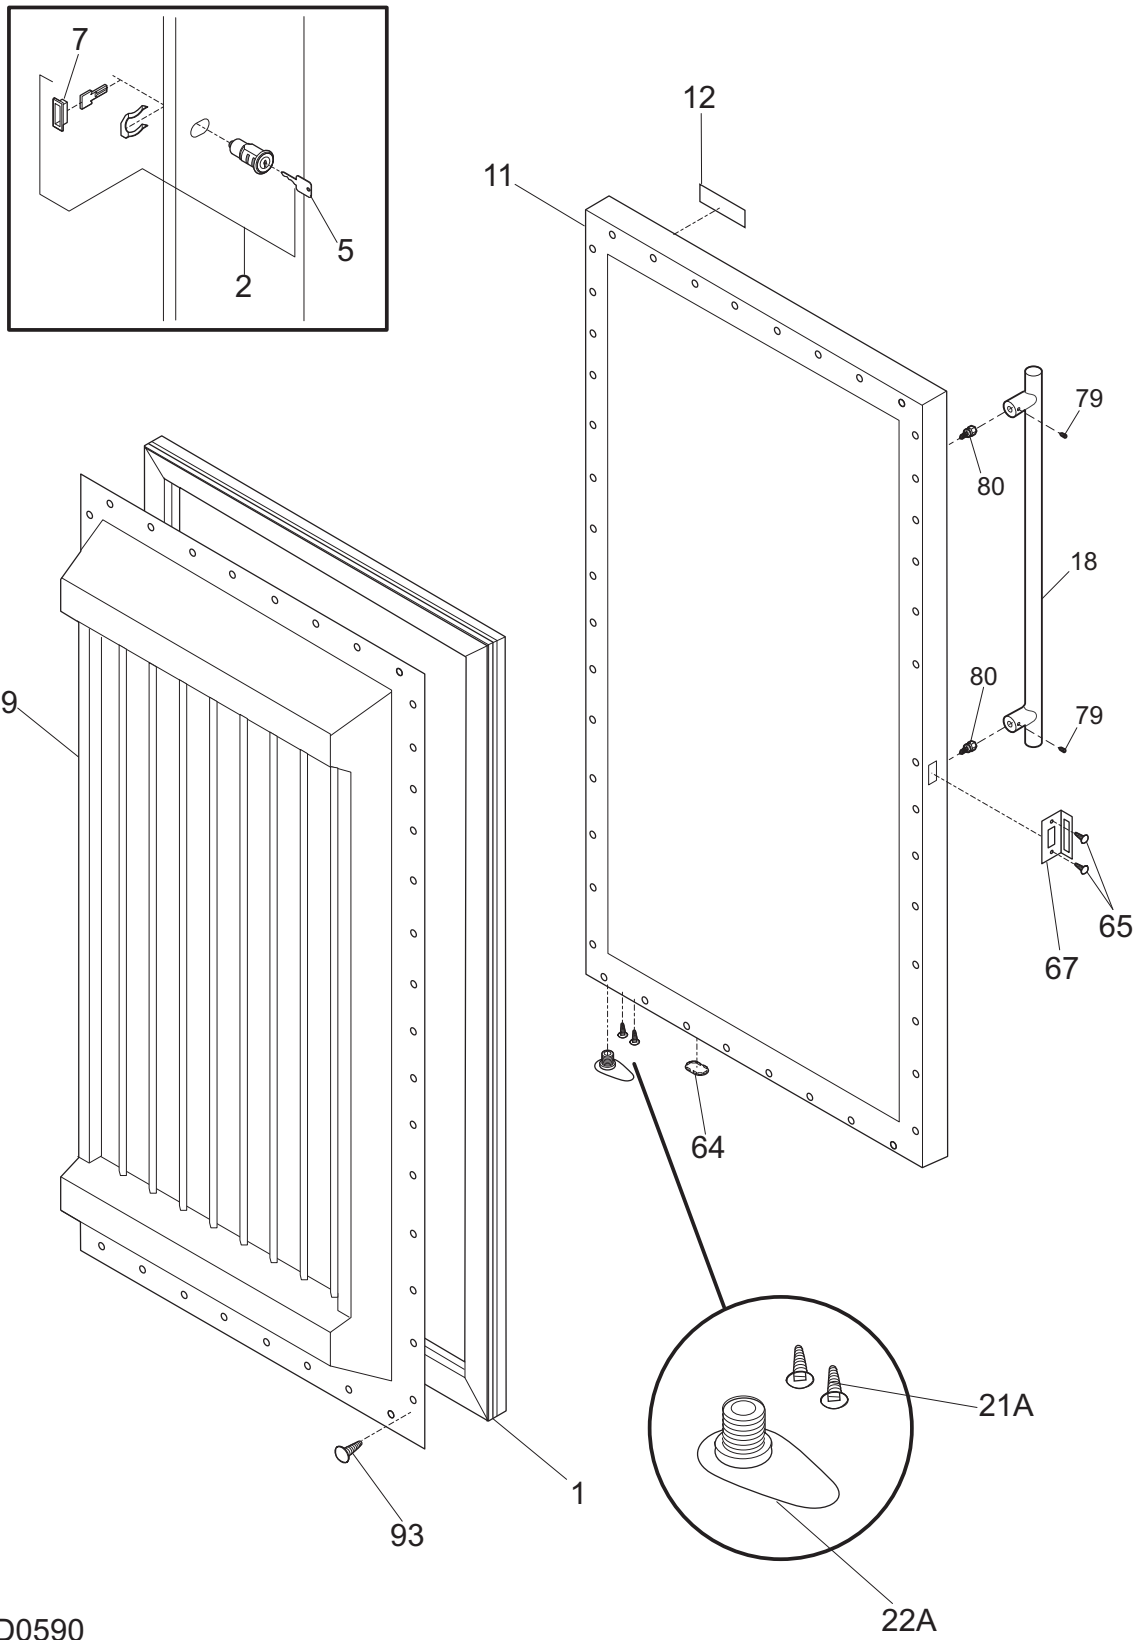

DOOR

P08D0590

DOOR

POS. NO	PART NO.	DESCRIPTION
1	216522318	Gasket-door, black
2 #	216362700	Lock Assy
5 #	216362800	Key, lock
7	216468700	Bezel-lock
9	297071000	Panel-inner door
11	297255302	Panel-outer door
12	297146600	Nameplate, Commercial
18	297314000	Handle
*	240537301	Nut-anchor, door hdl screw
*	5300158222	Screw-anchor, 8-18
21A	216850900	Screw, hex washer hd, 1/4 x 7/8, door stop/hng
22A	216335400	Bearing-hinge
64	216403701	Plug-button, hole filler, door base
65	216423501	Screw-retainer
67	216423000	Retainer-lock
79	218755401	Screw-set, 10-32 x 0.375
80	218755504	Screw-shoulder, #10 AB, handle mounting
93	216858001	Screw, 8-18x.50 AB, #10
*	216923003	Plug button, 1/4", grey, (2)