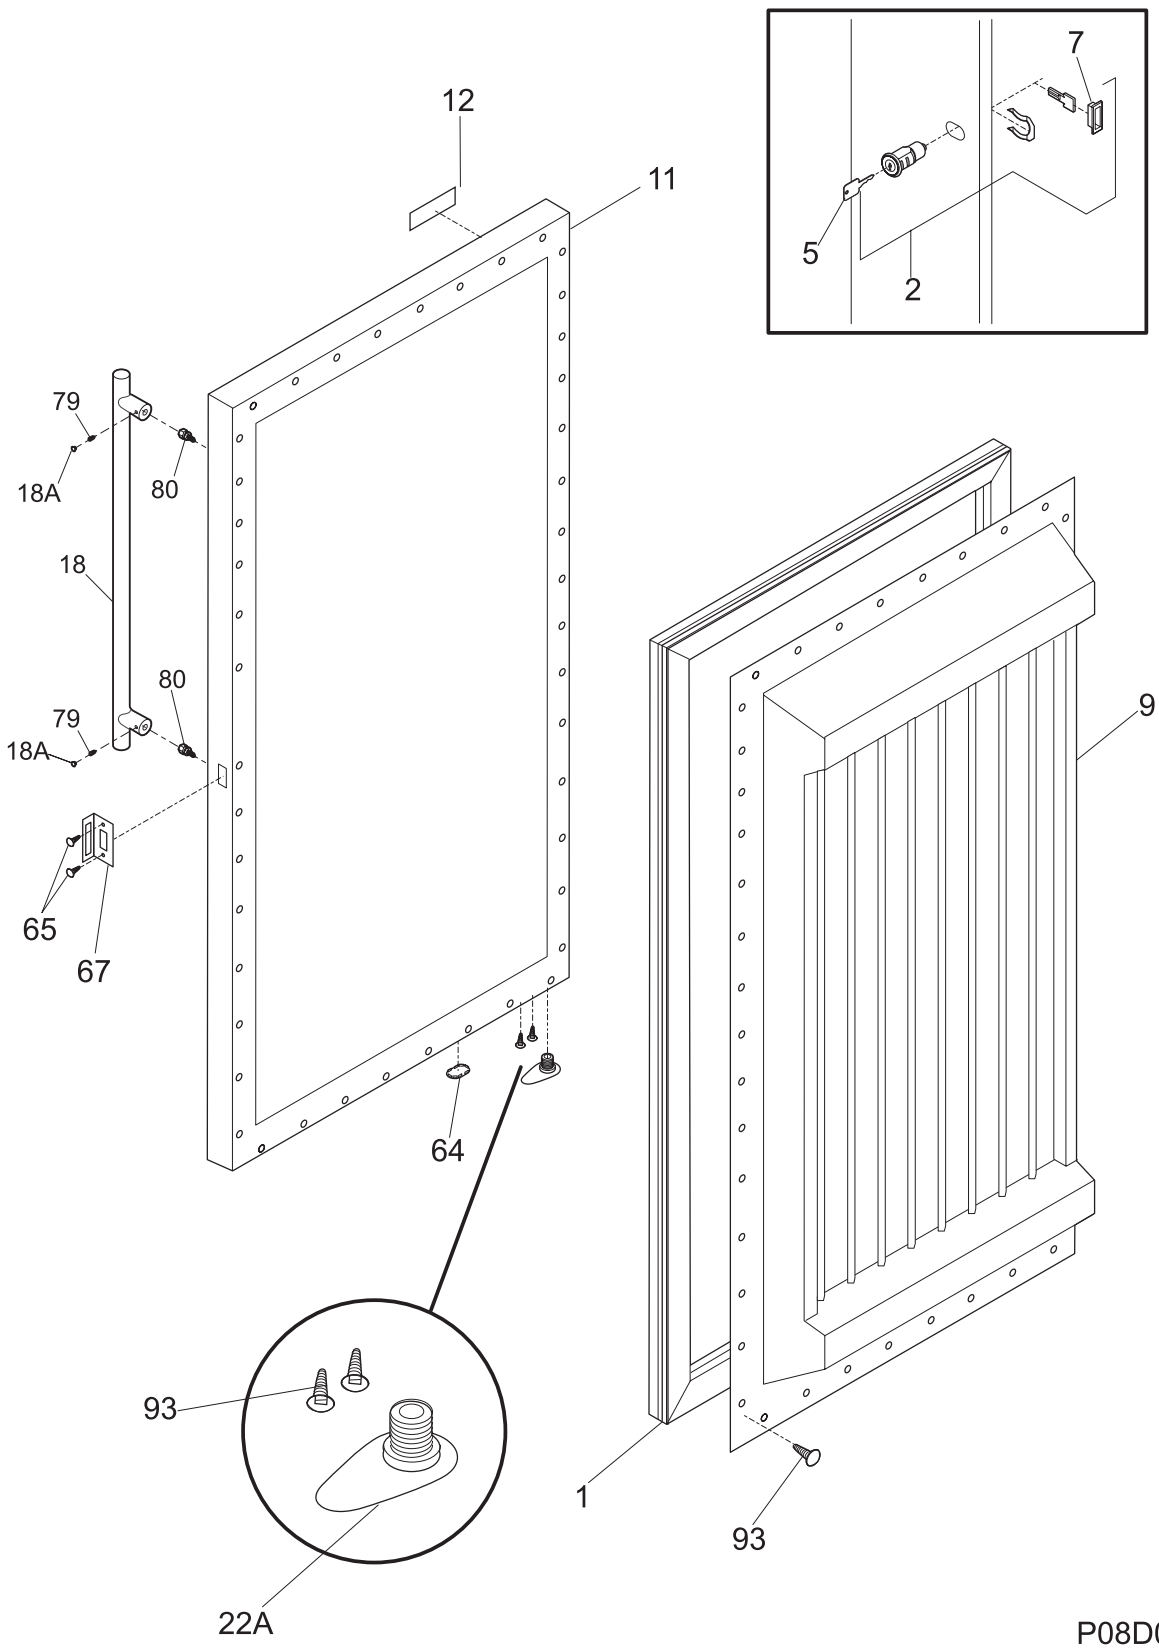

Publication No.
5995487500
07/03/28
(EN/SERVICE/MLR)
365

REFRIGERATOR

Model No.
KRS221LGW

Copyright © 2007 Electrolux Home Products, Inc.
All rights reserved.

DOOR

P08D0531

DOOR

POS. NO	PART NO.	DESCRIPTION
1	216522315	Gasket-door, gray
2 #	216362700	Lock Assy
5 #	216362800	Key, lock
7	216468700	Bezel-lock
9	297071000	Panel-inner door
11	216450105	Panel-outer door
12	297146600	Nameplate, Commercial
18	297141900	Handle
*	216423200	Nut-anchor, door hdl screw
18A	297083500	Plug-handle
22A	216335400	Bearing-hinge
64	216403701	Plug-button, hole filler, door base
65	216423500	Screw-retainer
67	216423000	Retainer-lock
79	218755402	Screw-set, 10-32 x 0.375
80	218755504	Screw-shoulder, #10 AB, handle mounting
93	5303161215	Screw, ph truss head, 8-18AB x 0.500
*	216923003	Plug button, 1/4", grey, (2)