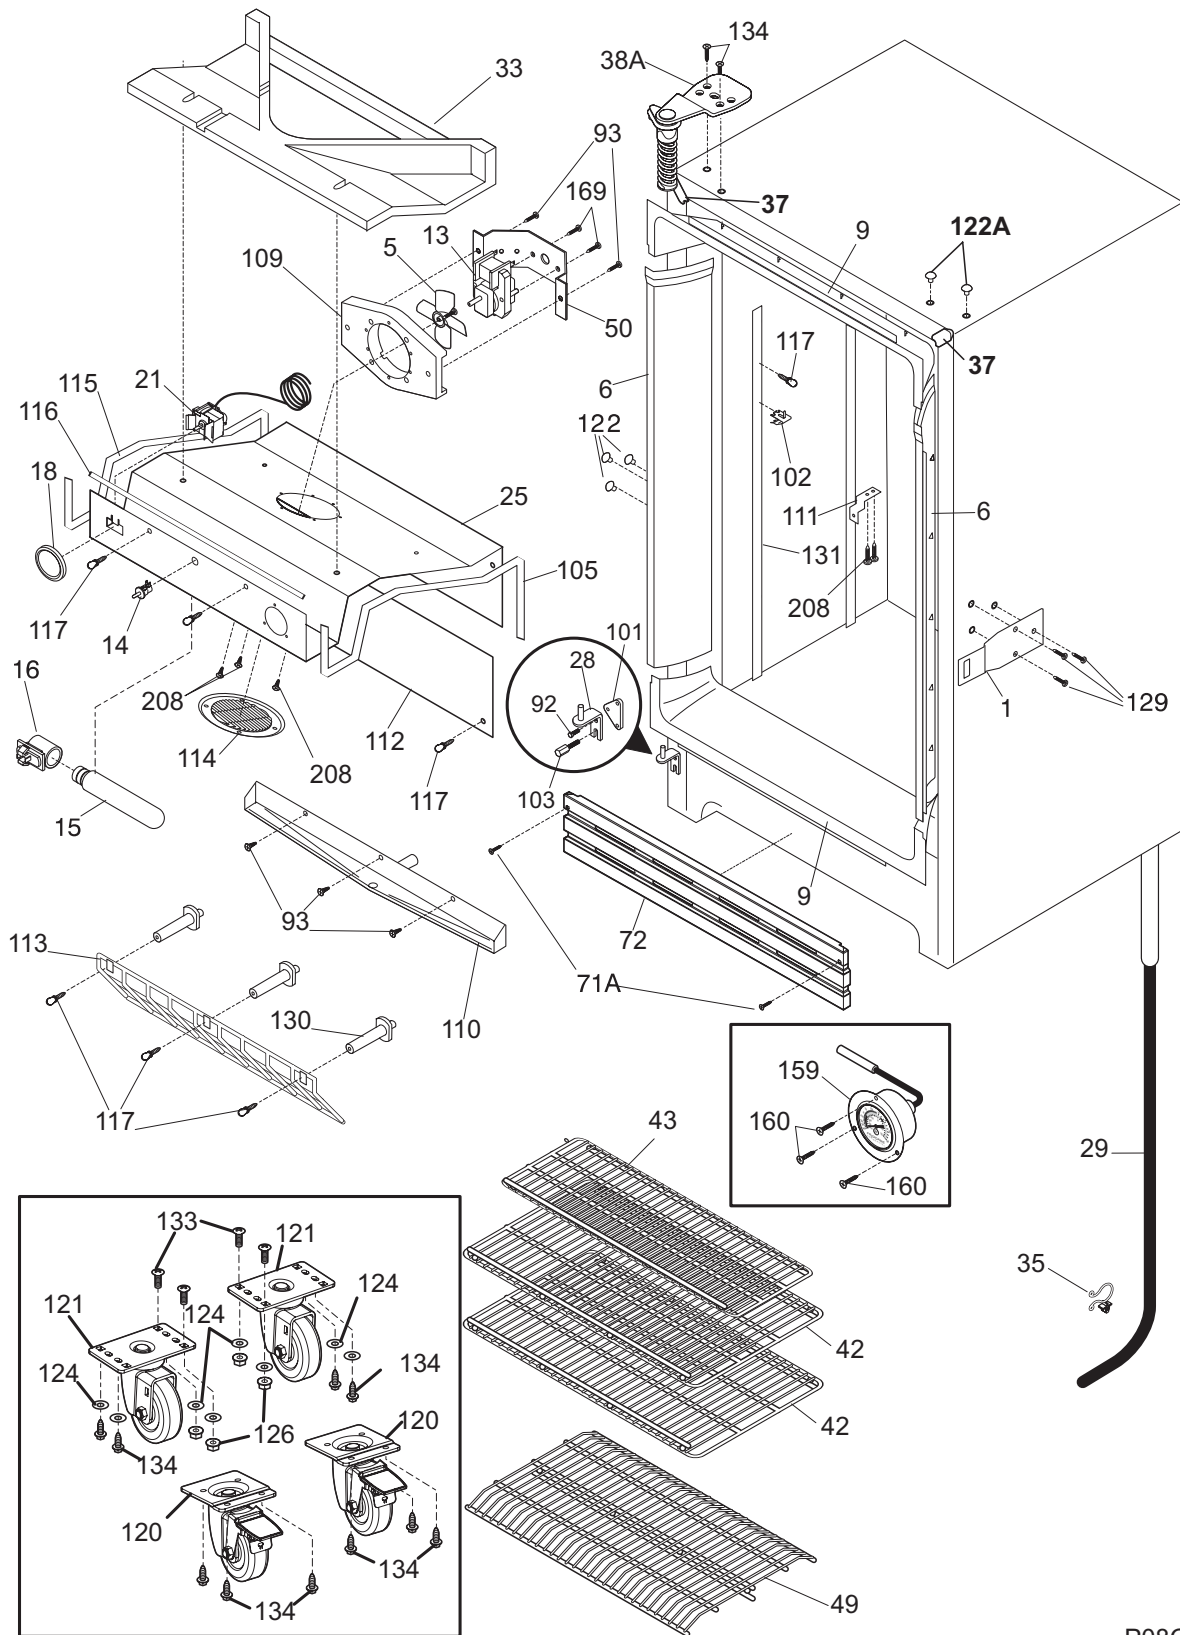

CABINET

P08C1183

CABINET

POS. NO	PART NO.	DESCRIPTION
160	297096100	Screw, #6-20X.375 AB, stainless, thermo dial
169	216912401	Screw, hex washer head, 8-32 x 0.500, bracket fan mtr, (2)
208	216504500	Screw, AB, 8-18x.500
*	297086605	Castor, hardware kit
*	297211400	Installation Instructions, casters
*	297001708	Insulation, drain tube, 36"
*	5303311565	Clip-cable
*	297146800	Screw, 8-18AB x 0.470