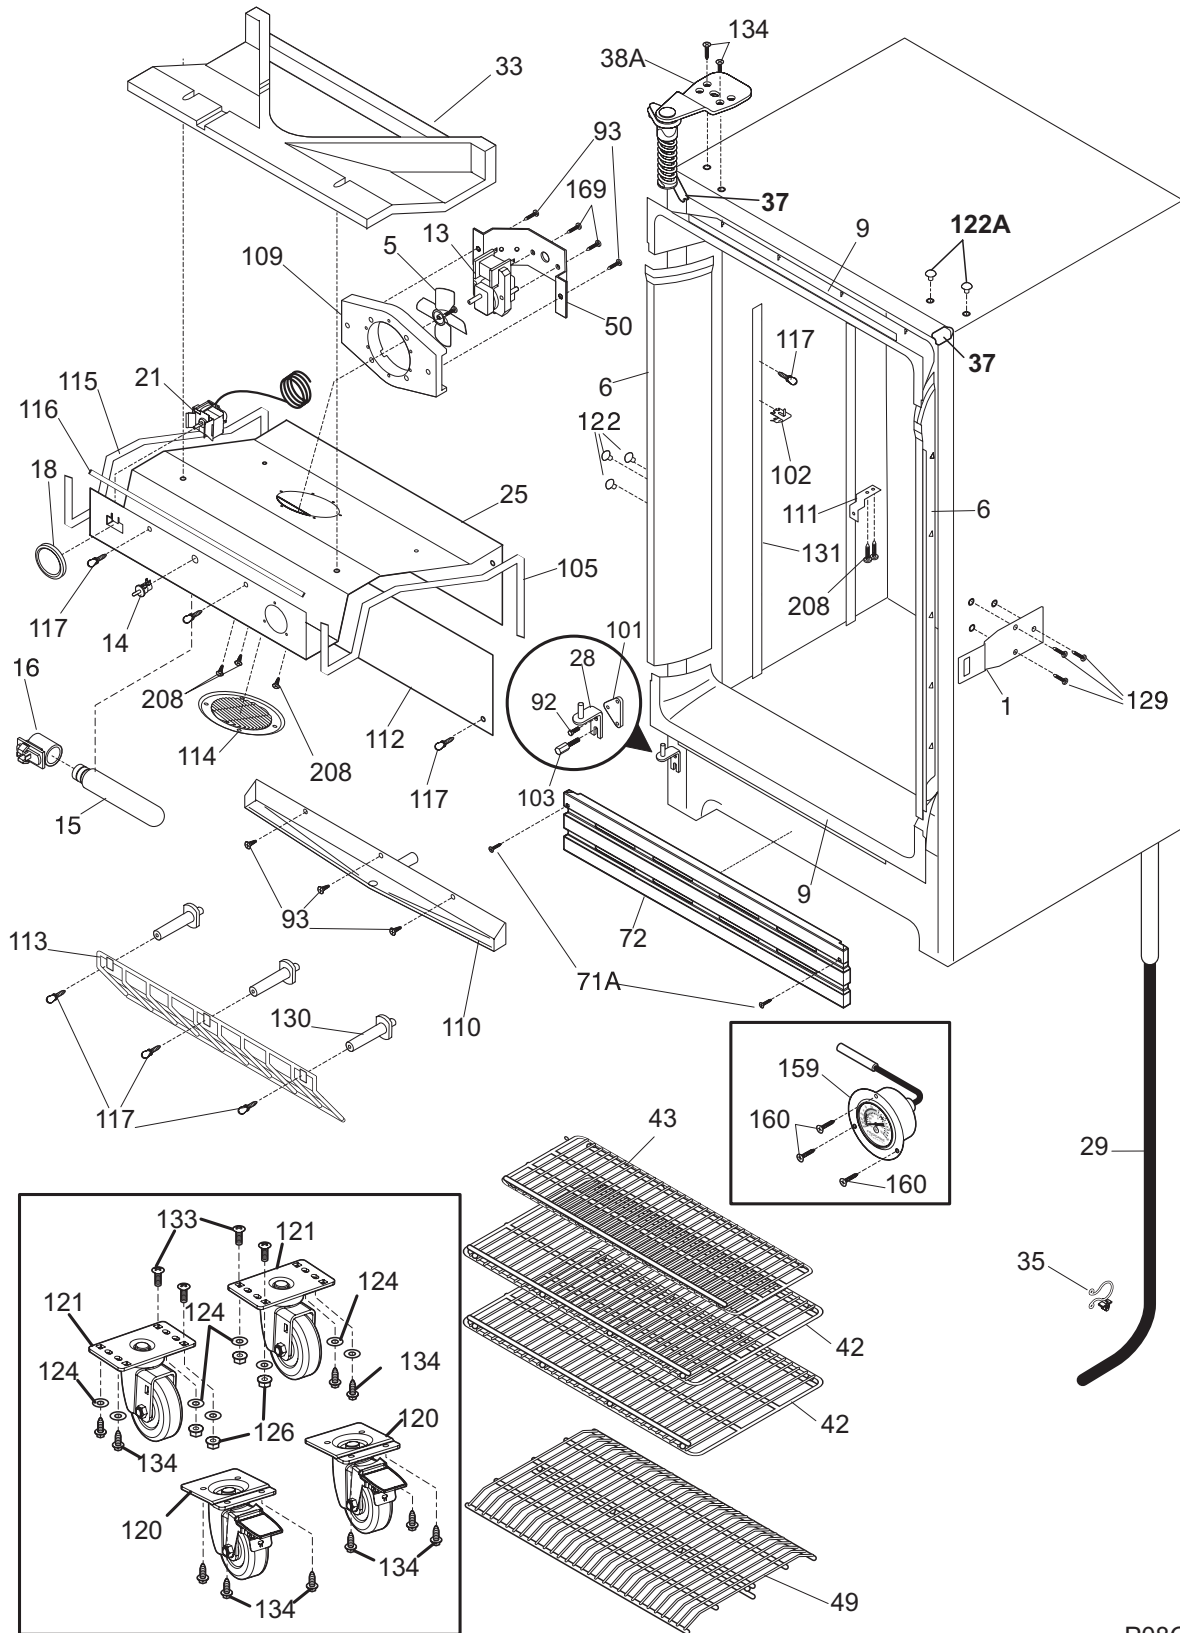

CABINET

P08C1183

CABINET

POS. NO	PART NO.	DESCRIPTION
1	297222500	Lock-catch
5 #	216325600	Fan Blade
6	297200900	Breaker Kit w/corners
9	297200100	Breaker Kit w/corners, 32", top and bottom
13 #	216914200	Motor, fan, 115 V
14	216472300	Switch-light plunger
15	216518101	Light Bulb/Lamp, blue
16	216817601	Socket, light/lamp, 25 W
18	216591501	Knob, temp control
21#	216423900	Control-temperature
25	216659103	Cover-evaporator
28	216335600	Hinge-bottom, stepped pin
29	216361901	Hose-drain
33	216680901	Duct-air
35	216273000	Clip, drain hose
37	241611305	Trim-cabinet corner, silver mist, (2)
38A	297240200	Hinge, assy, LH
42	216384002	Shelf-full frame
43	216386202	Shelf-partial
49	216331802	Trivet
50	08013207	Bracket-fan motor
71A	216395801	Screw, 1/4 20 x 1/2
72	297138900	Grille/Kickplate
92	216850900	Screw, hex washer hd, 1/4 x 7/8, door stop/hng
93	5304460605	Screw, ph truss head, 8-18AB x 0.500
101	216335700	Plate-hinge, tapping
102	297121900	Support shelf
103	216336301	Standoff-base panel
105	216361100	Gasket-cover evap, RH
109	297014200	Venturi, blower
110	216377000	Pan-drain, condensate
111	297141400	Bracket-evap cover
111*	3017666	Nut-insert
112	216381300	Cover-drain, condensate
113	216383602	Grate-air intake
114	297014400	Cover-blower
115	216383700	Gasket-evap cover, LH
116	216383800	Gasket-evap cover, front
117	216605500	Thumbscrew
120	297206600	Caster-front, (2)
121	297206500	Caster-rear, (2)
122	215774920	Plug button, silver mist
122A	216429602	Plug-button, black, upr hinge holes
124	216658501	Washer, (4)
126	216658601	Nut, lock, 5/16 UNC-3B
129	216393301	Screw-lock catch, one way
130	297244700	Support, evaporator mtg
131	297122000	Shelf-standard
133	216658401	Bolt, caster, 5/16 sq. neck, front
134	240578902	Screw, hex head, 1/4-20 x 5/8
159	297070201	Dial, thermometer