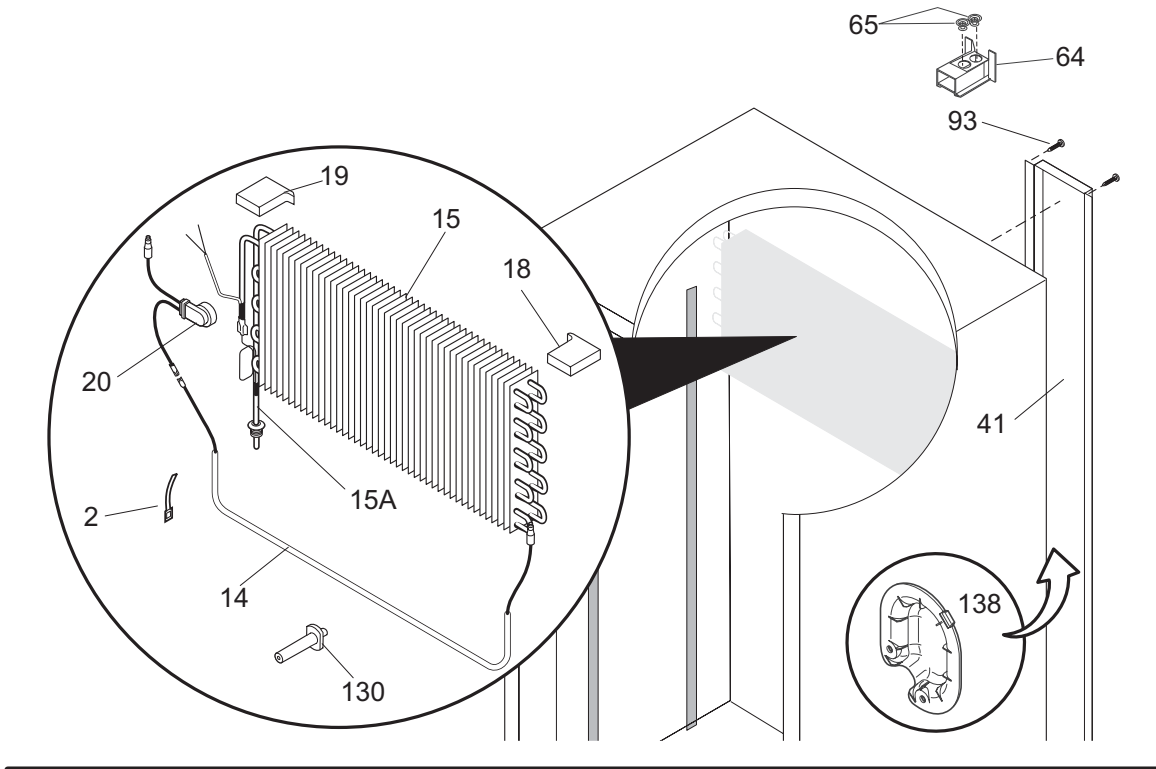

CABINET

P08C1183

CABINET

POS. NO	PART NO.	DESCRIPTION
160	297096100	Screw, #6-20X.375 AB, stainless, thermo dial
169	216912401	Screw, hex washer head, 8-32 x 0.500, bracket fan mtr, (2)
208	216504500	Screw, AB, 8-18x.500
*	297086605	Castor, hardware kit
*	297211400	Installation Instructions, casters
*	297001708	Insulation, drain tube, 36"
*	5303311565	Clip-cable
*	297146800	Screw, 8-18AB x 0.470

SYSTEM

SYSTEM

POS. NO	PART NO.	DESCRIPTION
1	297152201	Condenser
2	5308000110	Strap-evap/heater, aluminum, (2)
4 #	216938600	Drier-filter
5 #	297170600	Harness-main
14	216730700	Heater-defrost
15 #	297052900	Evaporator
15A	297219300	Heat Exchanger
18	297078701	Insulator-evap, styrofoam, RH
19	297078801	Insulator-evap, styrofoam, LH
20	216731001	Thermostat, defrost
23 #	216744500	Timer-defrost
24	216968501	Bracket-timer
24A	297207900	Guard, timer
27	297102900	Grommet, compressor
29 #	297068205	Compressor, w/o electricals
*	297177200	Bolt, compressor
30	297051002	Controller
31	297165801	Pan-drain
32	297051100	Clamp, elec cont mtg, compressor
41	297070700	Cover-wiring, rear
60	241584301	Motor-condenser fan
61	241639501	Blade-condenser fan
64	216578800	Vent
65	5309950074	Valve, breather
86	216036601	Screw, RWHD, 8-32A x 0.500, GX-CA
87	5304463290	Screw, hi-lo blunt, #8-18X1/2
93	5304460605	Screw, ph truss head, 8-18AB x 0.500
107	297225500	Cover, access
130	297244700	Support, evaporator mtg
136	240405201	Grommet, rubber, black, cond tube/wire
138	297070800	Cover-drain hose
146	297164000	Shroud-fan orifice
146*	216337701	Screw, HWH, 10-24 x 0.500, Swage
*	216225700	Grommet-spacer
*	240555002	Screw-#8-32 X 3/8
*	297082300	Harness-jumper
*	297111000	Standoff
*	297174300	Screw, #8, 18x.63, self pierce
*	5303311565	Clip-cable
* #	297169900	Cord-power, flat