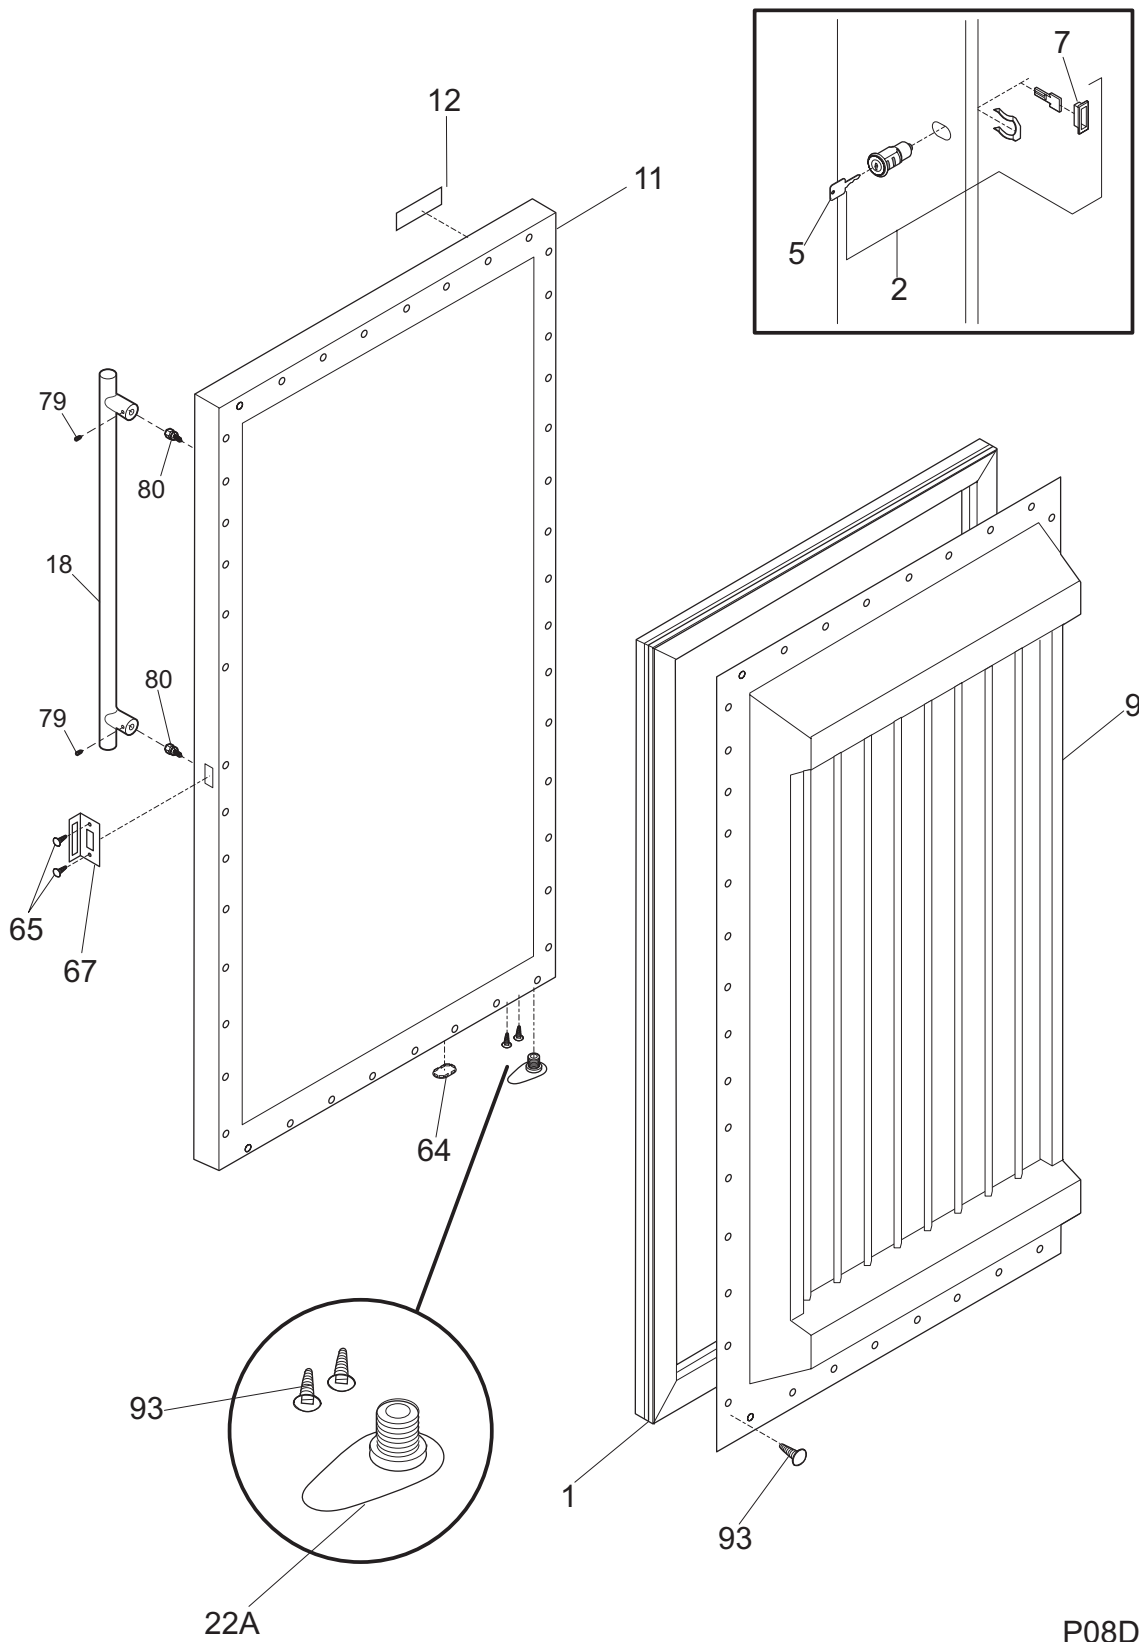

Publication No.
5995534657
09/03/05
(EN/SERVICE/MLR)
365

REFRIGERATOR

Model No.
KRS221LHY

Copyright © 2009 Electrolux Home Products, Inc.
All rights reserved.

DOOR

P08D0583

DOOR

POS. NO	PART NO.	DESCRIPTION
1	216522318	Gasket-door, black
2 #	216362700	Lock Assy
5 #	216362800	Key, lock
7	216468700	Bezel-lock
9	297071000	Panel-inner door
11	297255302	Panel-outer door
12	297146600	Nameplate, Commercial
18	297141900	Handle
18*	240537301	Nut-anchor, door hdl screw
18*	297167000	Screw Driver
18*	297168700	Instructions, handle
22A	216335400	Bearing-hinge
64	216403701	Plug-button, hole filler, door base
65	216423501	Screw-retainer
67	216423000	Retainer-lock
79	218755402	Screw-set, 10-32 x 0.375
80	218755504	Screw-shoulder, #10 AB, handle mounting
93	5304460605	Screw, ph truss head, 8-18AB x 0.500
*	216923003	Plug button, 1/4", grey, (2)