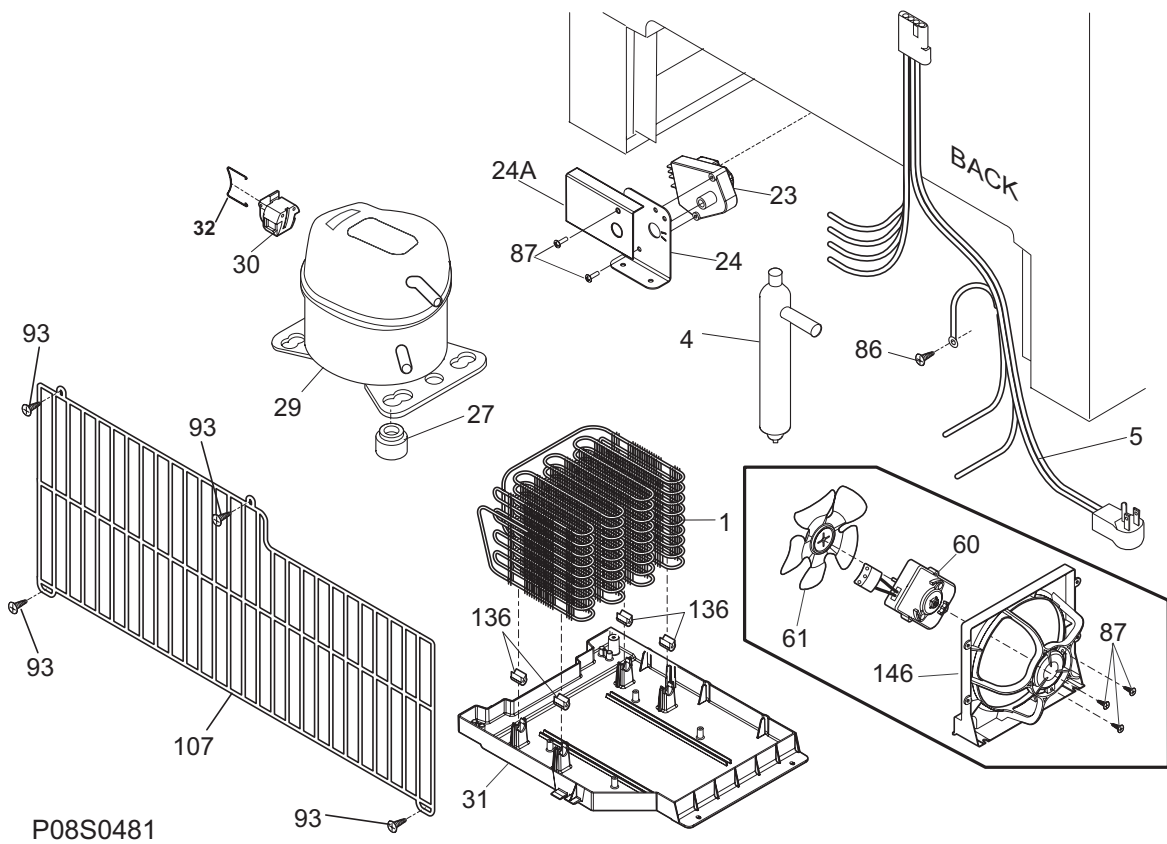

CABINET

P08C1183

CABINET

POS. NO	PART NO.	DESCRIPTION
160	297096100	Screw, #6-20X.375 AB, stainless, thermo dial
169	216912401	Screw, hex washer head, 8-32 x 0.500, bracket fan mtr, (2)
208	216504500	Screw, AB, 8-18x.500
*	297086605	Castor, hardware kit
*	297211400	Installation Instructions, casters
*	297001708	Insulation, drain tube, 36"
*	5303311565	Clip-cable
*	297146800	Screw, 8-18AB x 0.470

SYSTEM

SYSTEM

POS. NO	PART NO.	DESCRIPTION
1	297152201	Condenser
2	5308000110	Strap-evap/heater, aluminum, (2)
4 #	216938600	Drier-filter
5 #	297170600	Harness-main
14	216730700	Heater-defrost
15 #	297052900	Evaporator
15A	297219300	Heat Exchanger
18	297078701	Insulator-evap, styrofoam, RH
19	297078801	Insulator-evap, styrofoam, LH
20	216731001	Thermostat, defrost
23 #	216744500	Timer-defrost
24	216968501	Bracket-timer
24A	297207900	Guard, timer
27	297102900	Grommet, compressor
29 #	297068205	Compressor, w/o electricals
*	297177200	Bolt, compressor
30	297051002	Controller
31	297165801	Pan-drain
32	297051100	Clamp, elec cont mtg, compressor
41	297070700	Cover-wiring, rear
60	241584301	Motor-condenser fan
61	241639501	Blade-condenser fan
64	216578800	Vent
65	5309950074	Valve, breather
86	216036601	Screw, RWHD, 8-32A x 0.500, GX-CA
87	5304463290	Screw, hi-lo blunt, #8-18X1/2
93	5304460605	Screw, ph truss head, 8-18AB x 0.500
107	297225500	Cover, access
130	297244700	Support, evaporator mtg
136	240405201	Grommet, rubber, black, cond tube/wire
138	297070800	Cover-drain hose
146	297164000	Shroud-fan orifice
146*	216337701	Screw, HWH, 10-24 x 0.500, Swage
*	216225700	Grommet-spacer
*	240555002	Screw-#8-32 X 3/8
*	297082300	Harness-jumper
*	297111000	Standoff
*	297174300	Screw, #8, 18x.63, self pierce
*	5303311565	Clip-cable
* #	297169900	Cord-power, flat