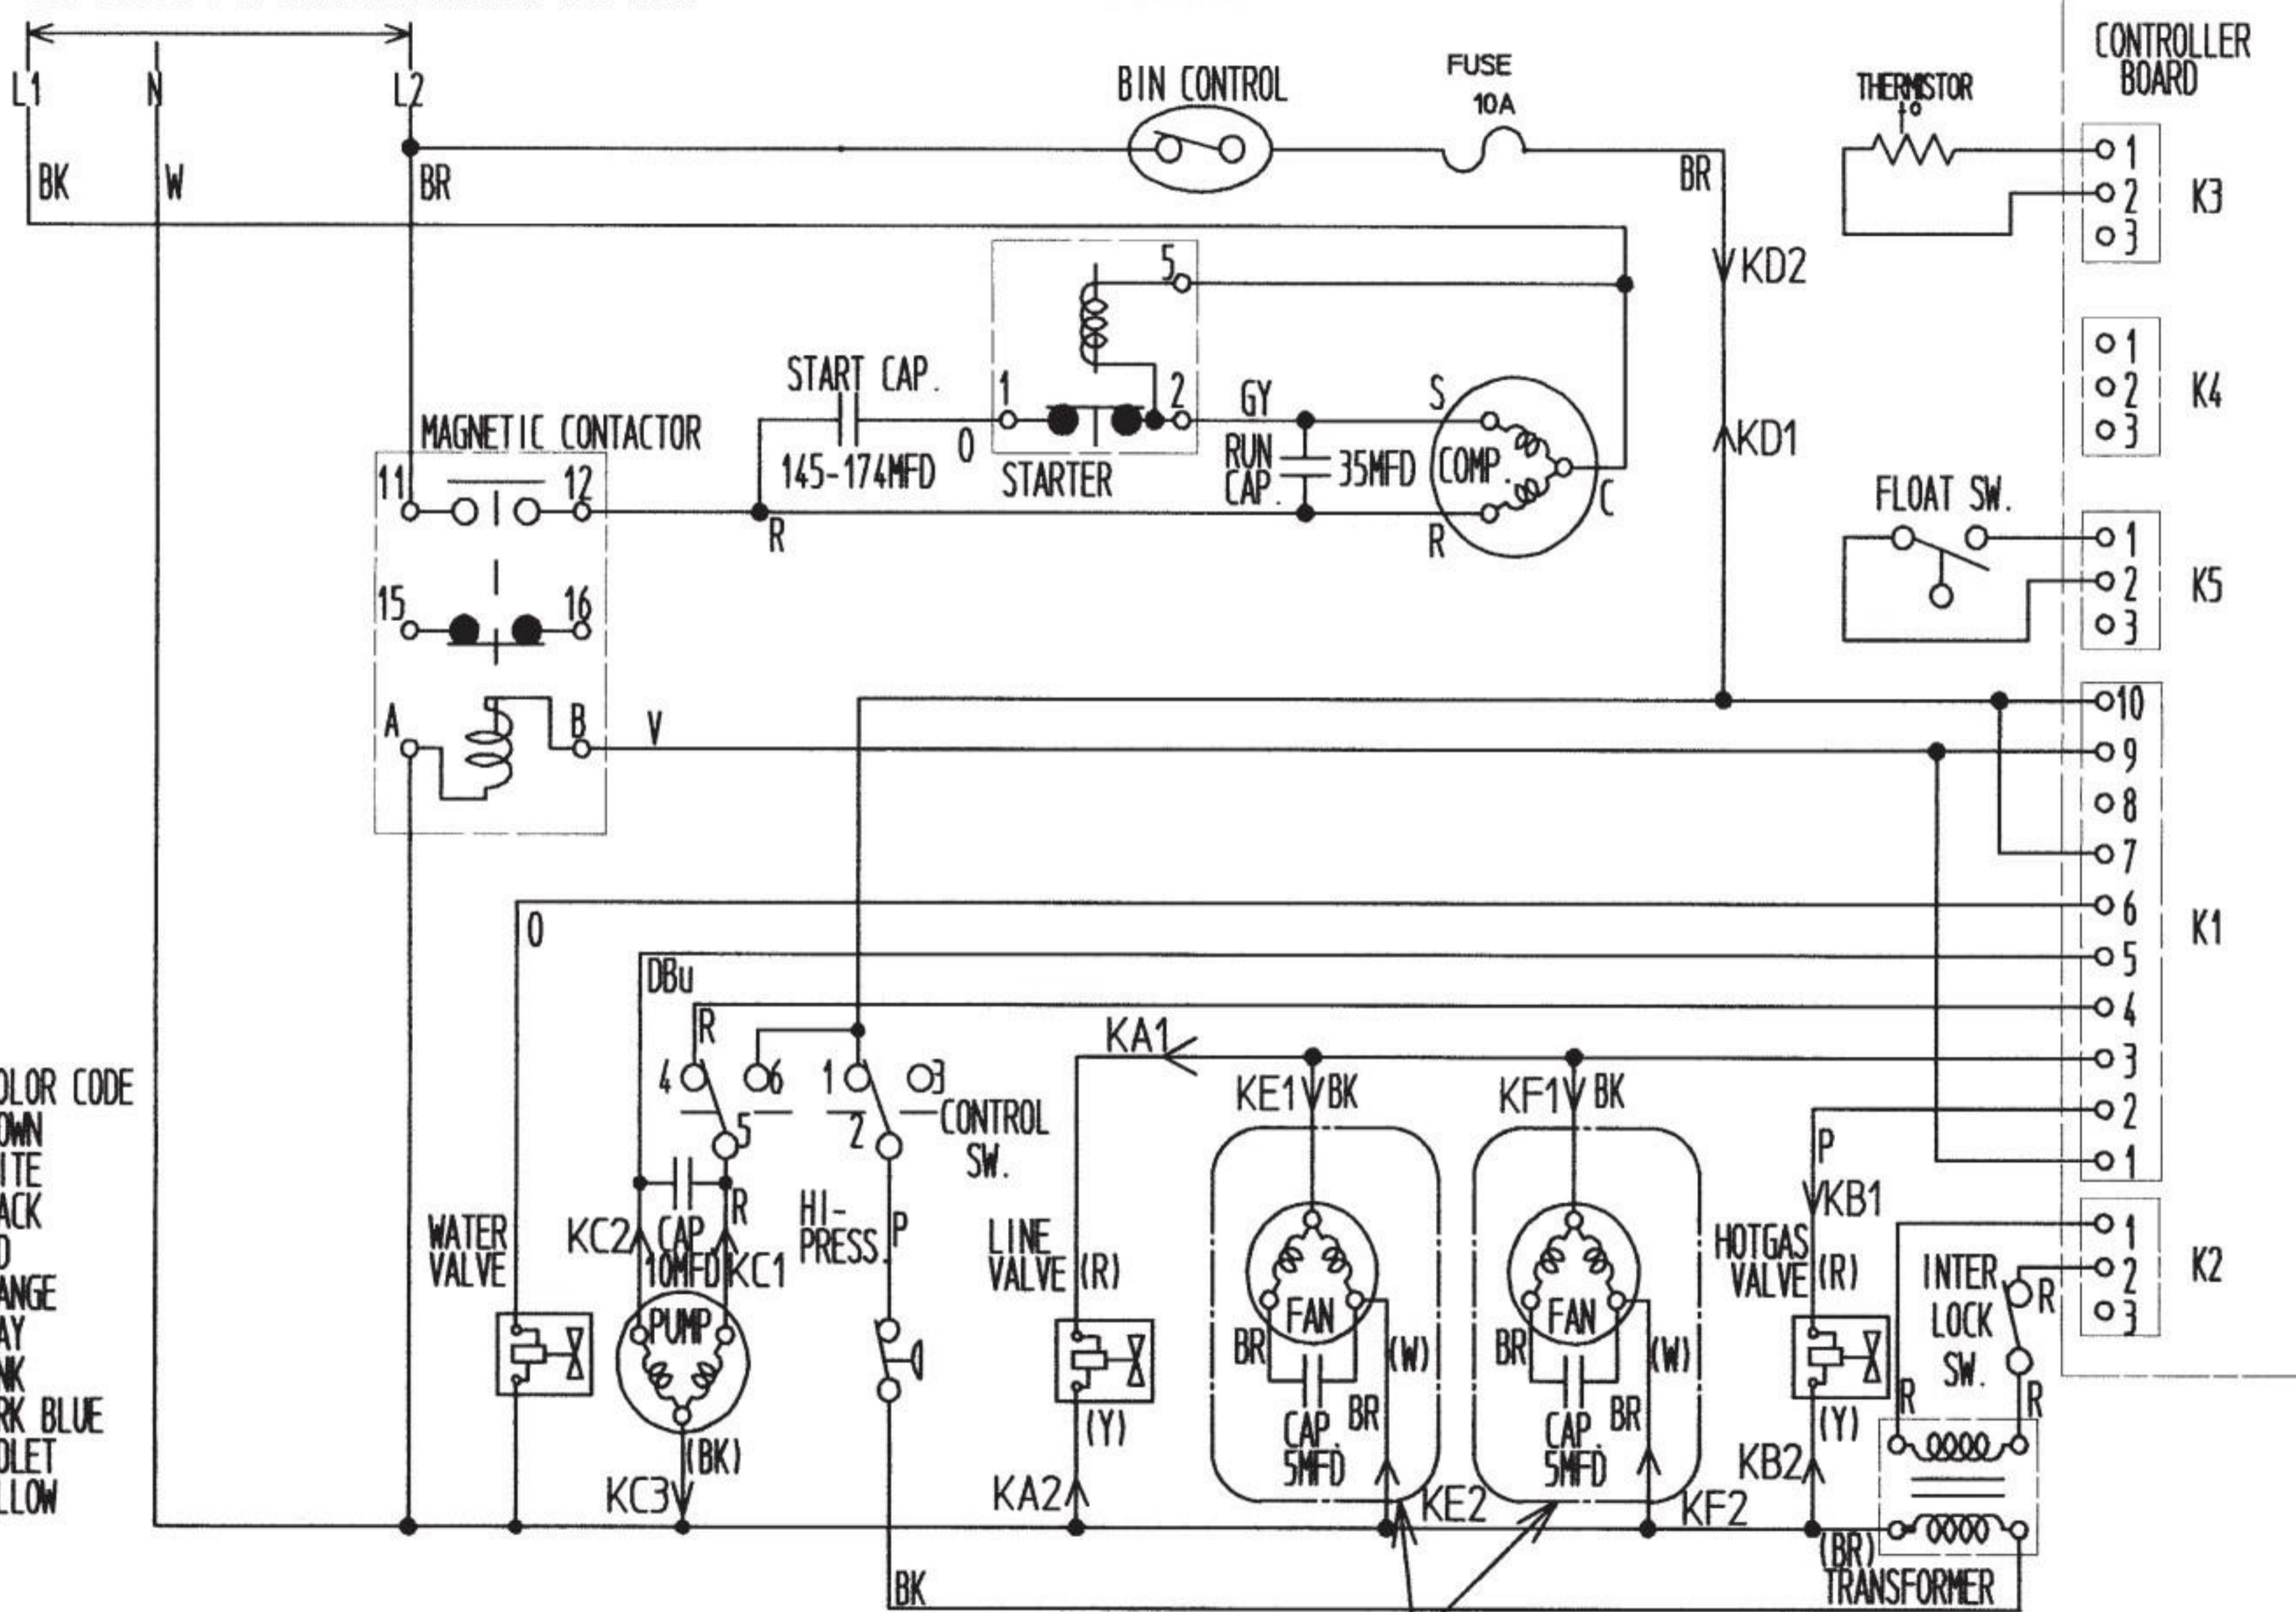

208-230/60/1 (3 WIRE WITH NEUTRAL FOR 115V)

WIRING DIAGRAM

- WIRE COLOR CODE
- BR - BROWN
 - W - WHITE
 - BK - BLACK
 - R - RED
 - O - ORANGE
 - GY - GRAY
 - P - PINK
 - DBu - DARK BLUE
 - V - VIOLET
 - Y - YELLOW

ONLY AIR COOLED MODEL

208-230/60/1 (3 WIRE WITH NEUTRAL FOR 115V)

- WIRE COLOR CODE
- BR - BROWN
 - W - WHITE
 - BK - BLACK
 - R - RED
 - O - ORANGE
 - GY - GRAY
 - P - PINK
 - DBu - DARK BLUE
 - V - VIOLET
 - Y - YELLOW