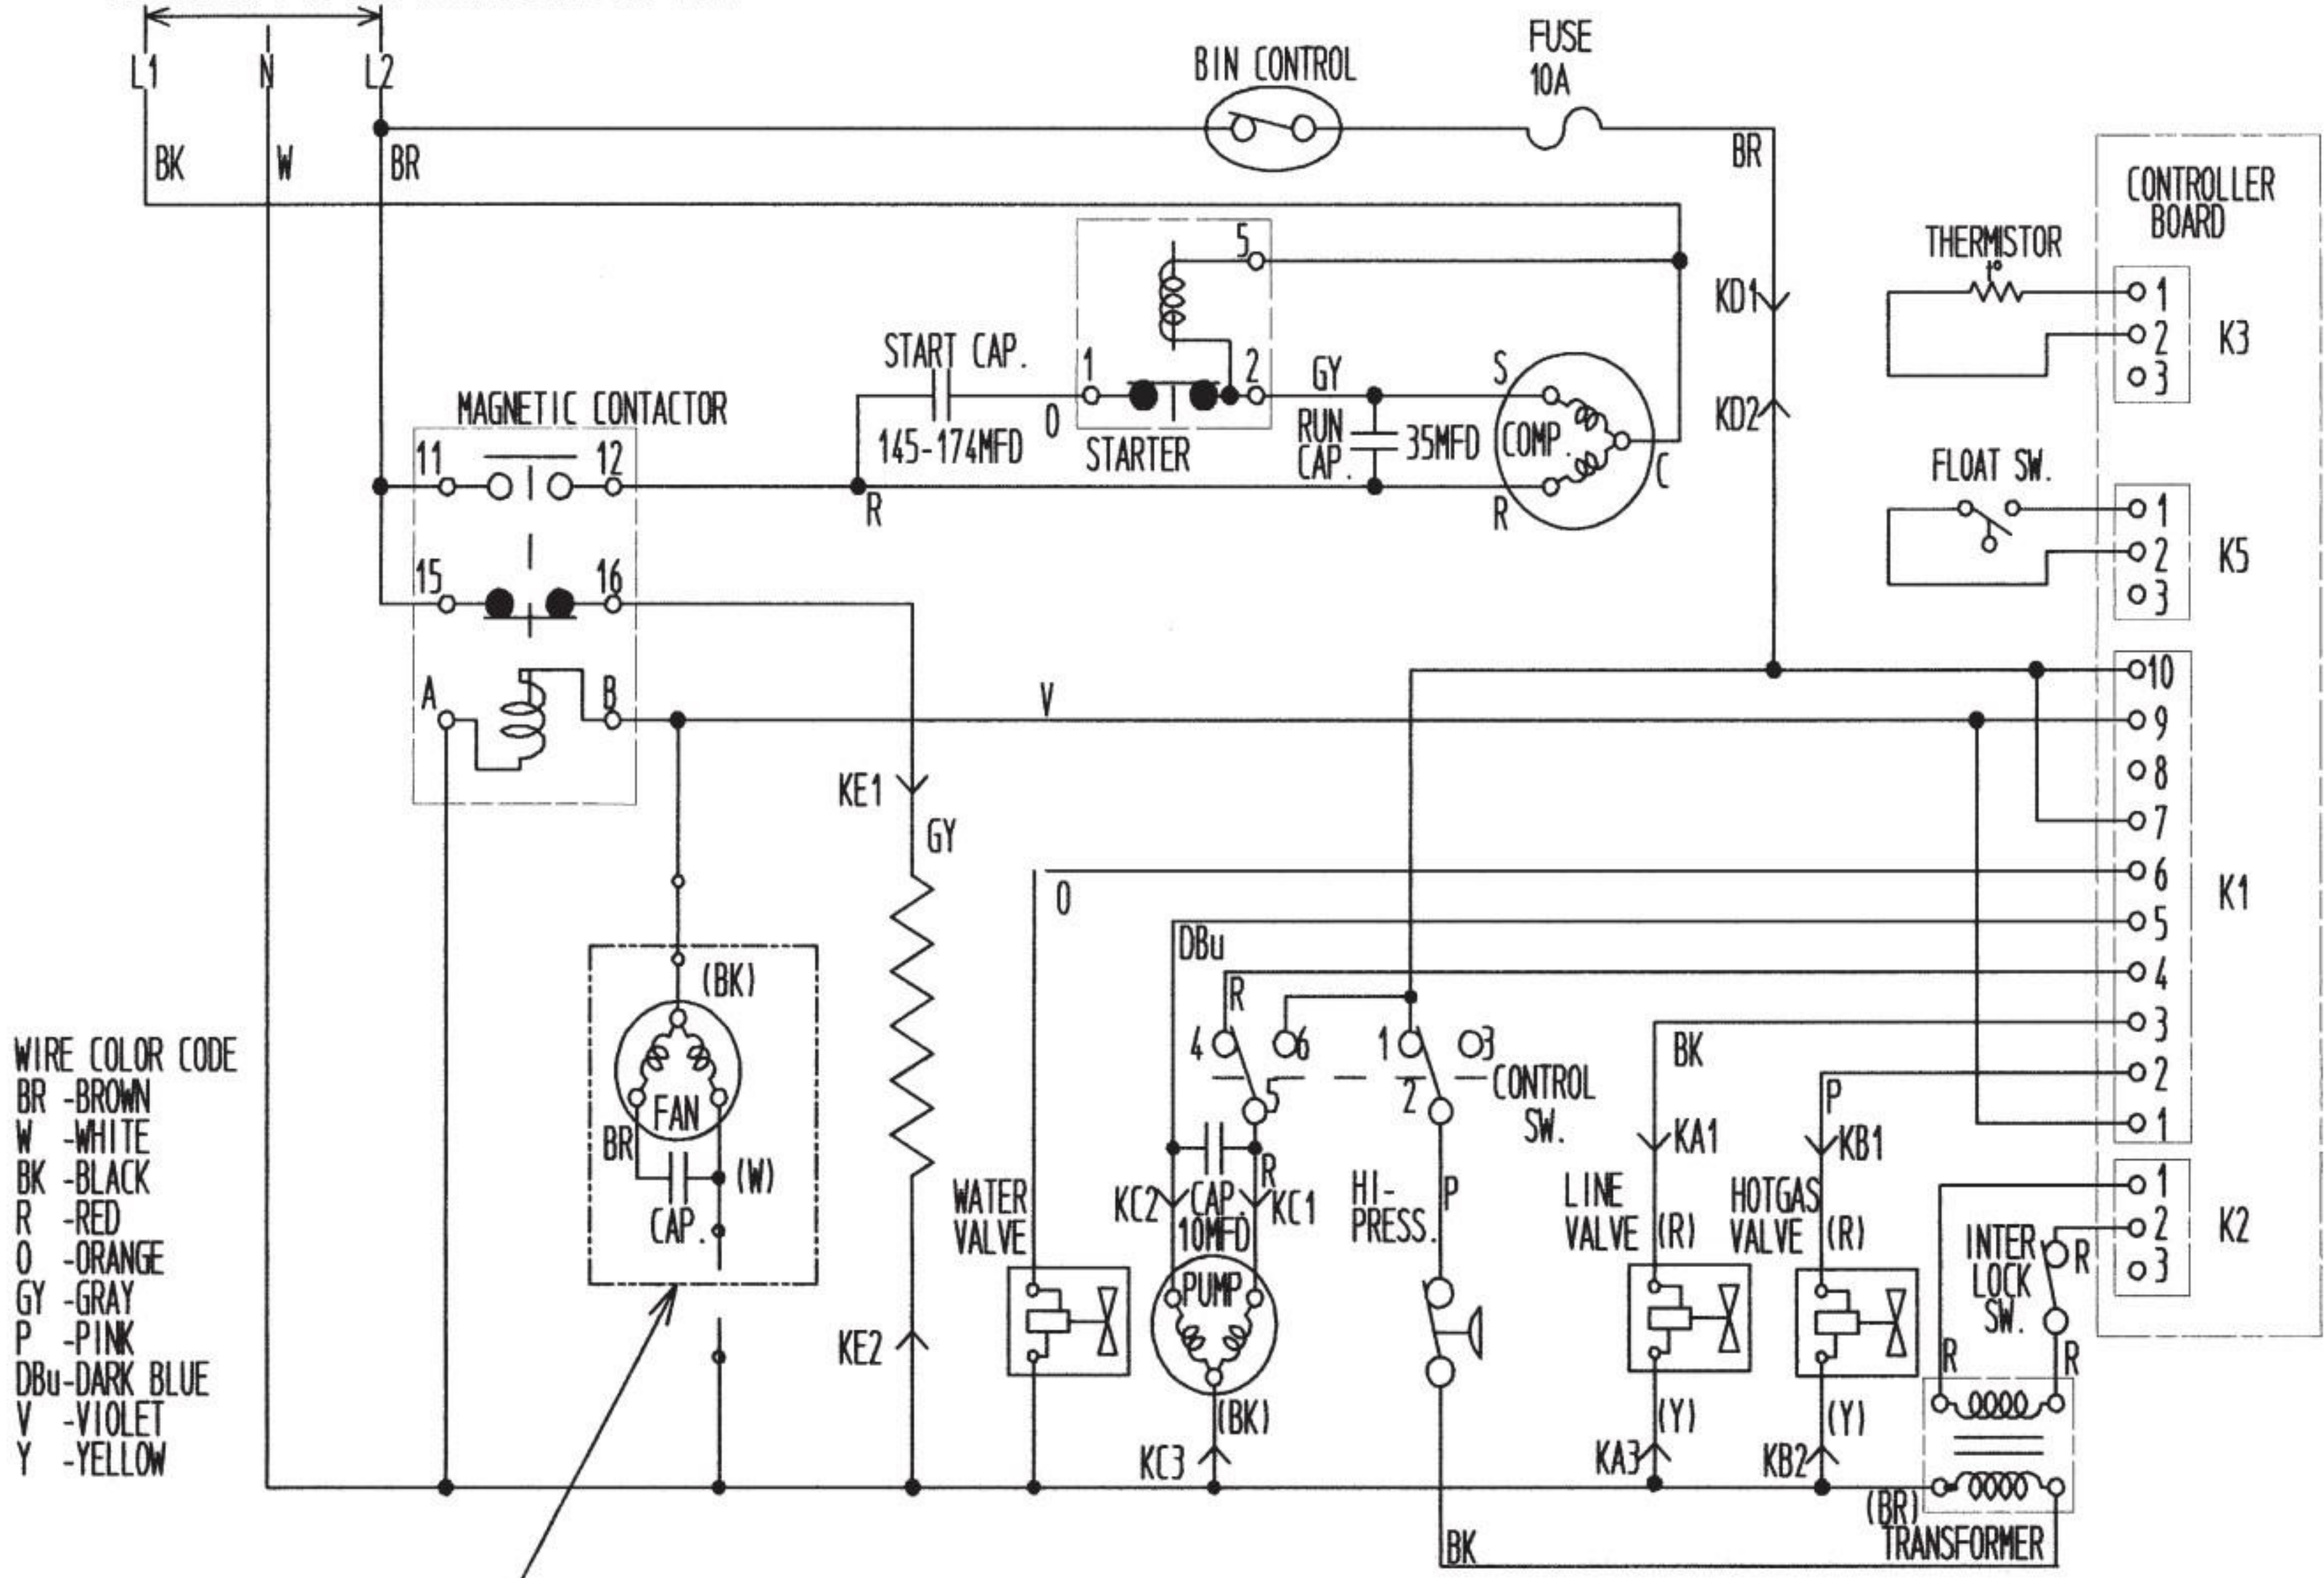

208-230/60/1 (3 WIRE WITH NEUTRAL FOR 115V)

WIRING DIAGRAM

- WIRE COLOR CODE
- BR - BROWN
 - W - WHITE
 - BK - BLACK
 - R - RED
 - O - ORANGE
 - GY - GRAY
 - P - PINK
 - DBu - DARK BLUE
 - V - VIOLET
 - Y - YELLOW

ONLY AIR COOLED MODEL

208-230/60/1 (3 WIRE WITH NEUTRAL FOR 115V)

- WIRE COLOR CODE
- BR - BROWN
 - W - WHITE
 - BK - BLACK
 - R - RED
 - O - ORANGE
 - GY - GRAY
 - P - PINK
 - DBu - DARK BLUE
 - V - VIOLET
 - Y - YELLOW