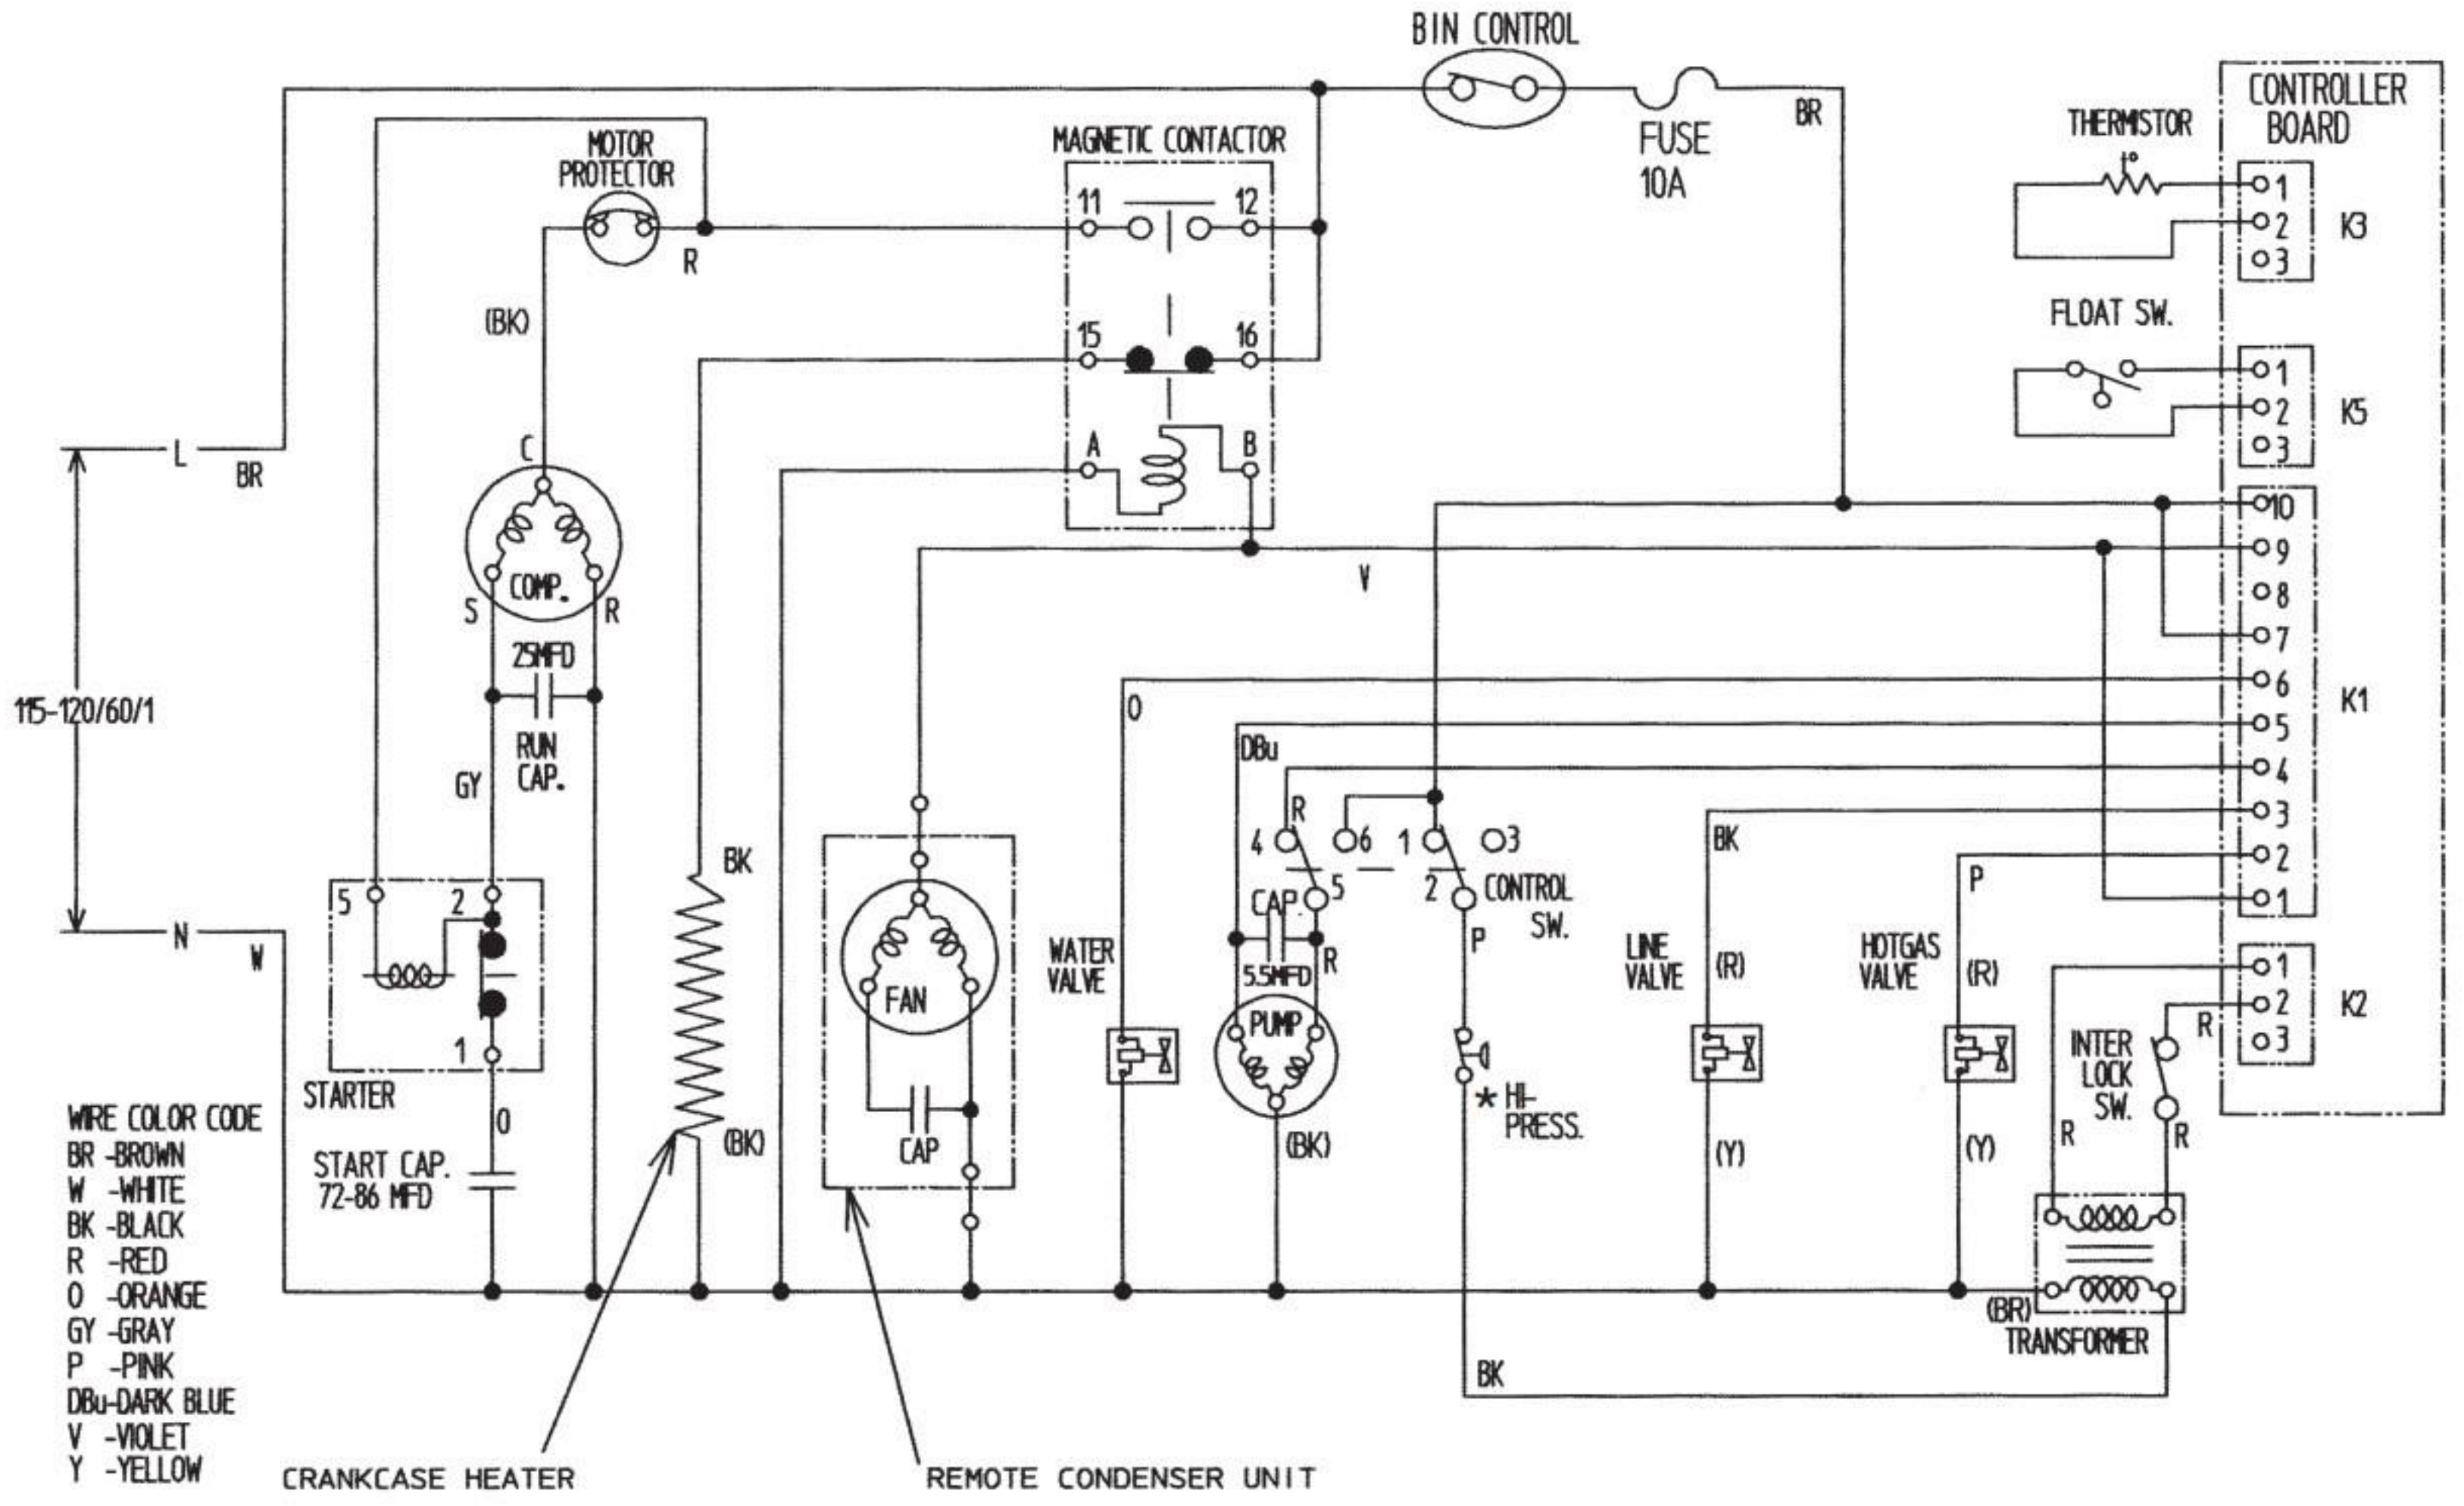

- WIRE COLOR CODE
- BR - BROWN
  - W - WHITE
  - BK - BLACK
  - R - RED
  - O - ORANGE
  - GY - GRAY
  - P - PINK
  - DBu - DARK BLUE
  - V - VIOLET
  - Y - YELLOW

115-120/60/1

ONLY AIR COOLED MODEL

ONLY WATER COOLED MODEL

- WIRE COLOR CODE
- BR - BROWN
  - W - WHITE
  - BK - BLACK
  - R - RED
  - O - ORANGE
  - GY - GRAY
  - P - PINK
  - DBu - DARK BLUE
  - V - VIOLET
  - Y - YELLOW