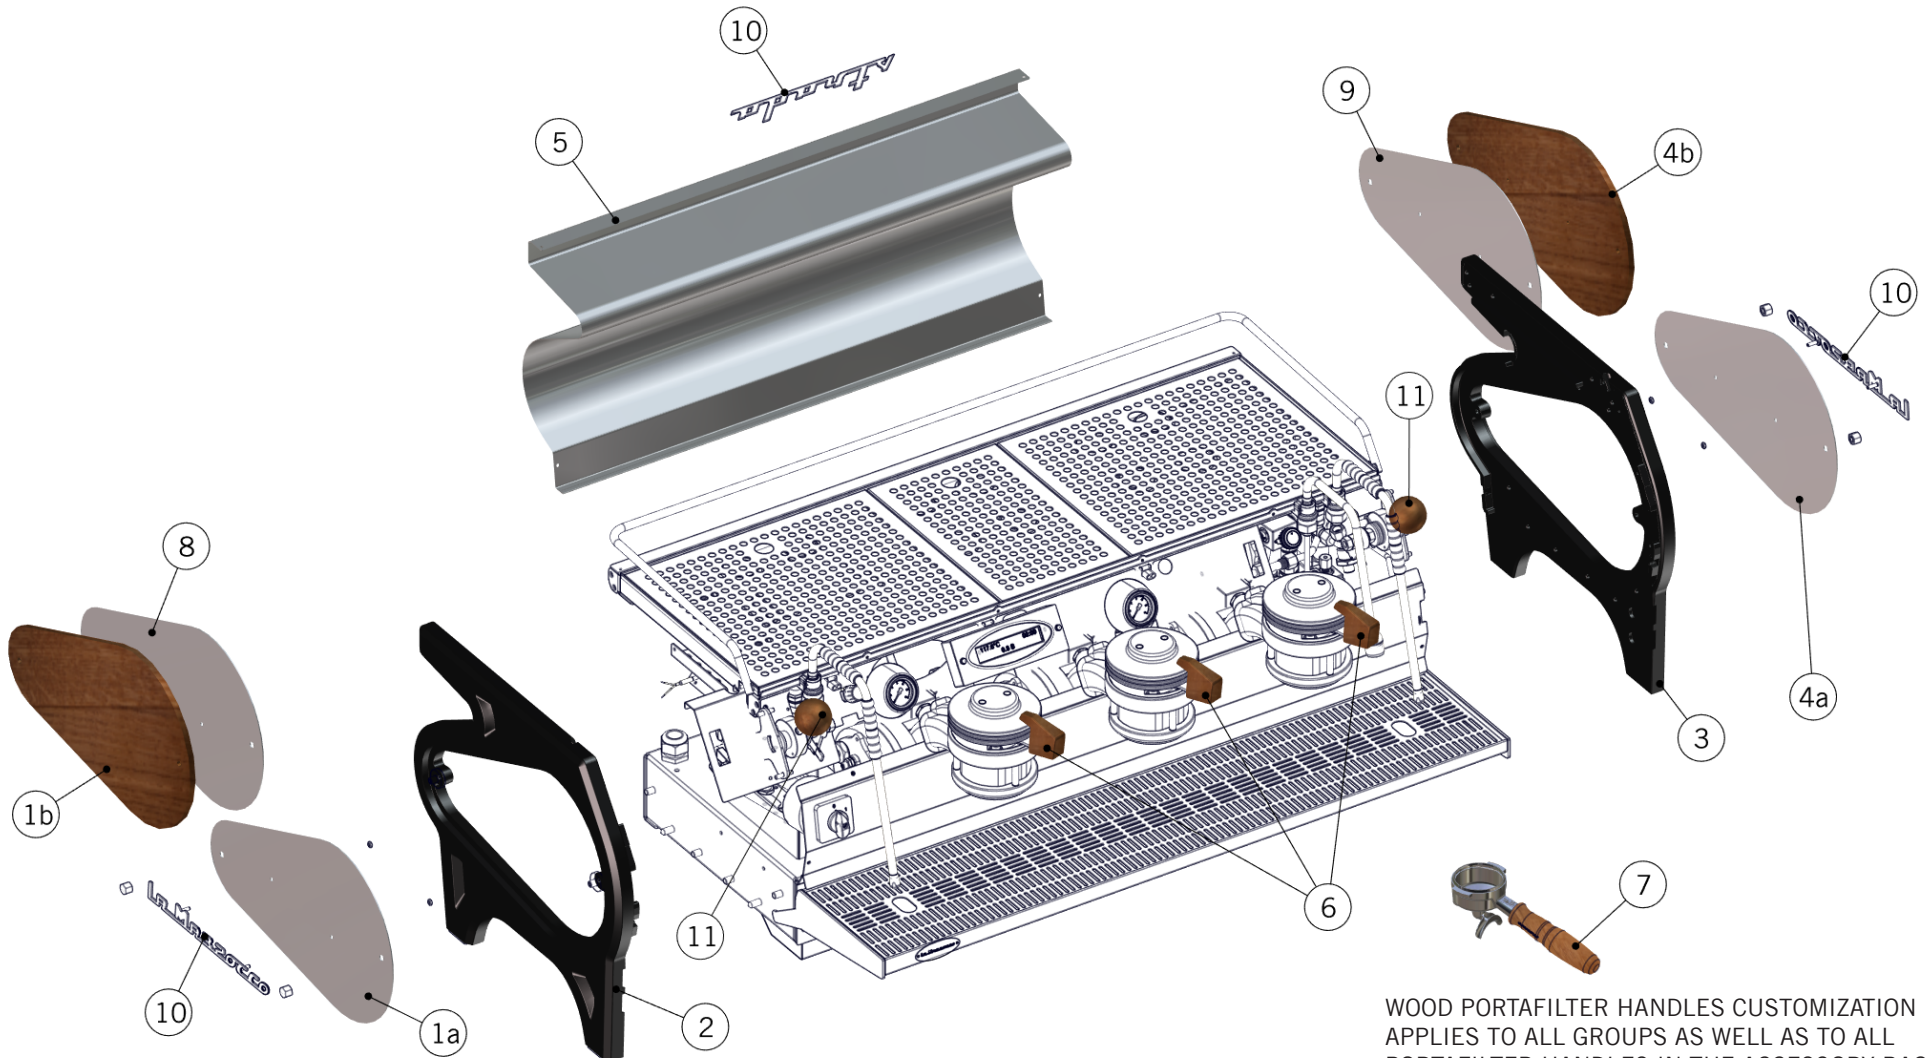

## STRADA - CUSTOMIZATION

WOOD PORTAFILTER HANDLES CUSTOMIZATION APPLIES TO ALL GROUPS AS WELL AS TO ALL PORTAFILTER HANDLES IN THE ACCESSORY BAG.

la marzocco

handmade in florence