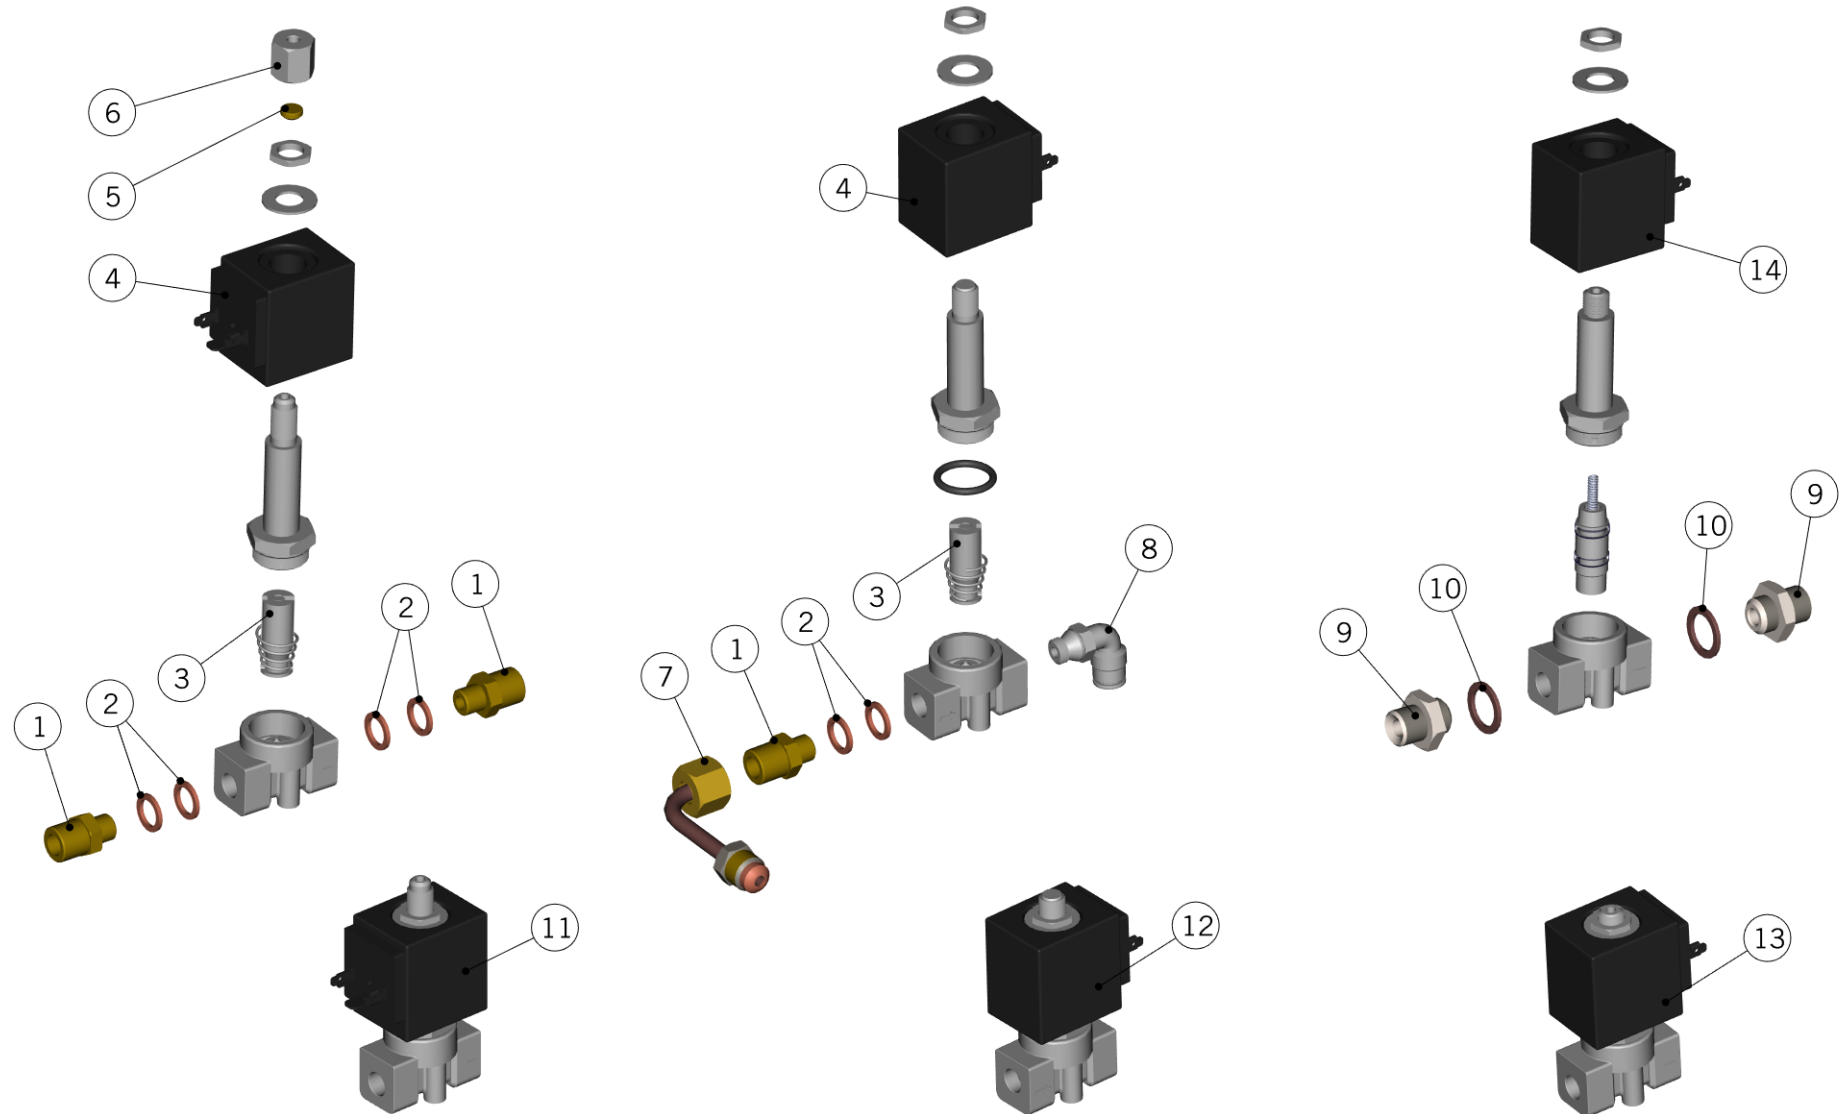

FITTING AND VALVES

la marzocco

handmade in florence

FITTING AND VALVES

Raccordi e Valvole

1	L053/1.01	M G1/8" - M G1/4" FITTING TREATED	RACCORDO M.1/8-M.1/4 X EV. TRATT.
2	L100/D	WASHER 10X14X1,5 COPPER	RONDELLA 10X14X1,5 RAME
3	L100/H	3-WAY SOLENOID VALVE PLUNGER	NUCLEO MOBILE X EV.3 VIE
4	L100/G.01	SV COIL 220-240V 8W UL CSA VDE	BOBINA EV 220-240V 8W UL CSA VDE
	L100/G200	SOLENOID COIL 200V	BOBINA PER ELETTROVALVOLA 200V
5	L134/4	8mm BLIND FERRULE	GHIANDINA DM.8 CHIUSA - NICK . AL
6	L134	G1/8"F NUT - 4,5mm HOLE	RACCORDO F.1/8 ES.14 FORO 4.5
7	T.1.121	TUBE MIXING VALVE-TEA SOLENOID V.STRADA	TUBO V.MISC. - EV ACQUA CALDA STRADA
8	A.2.101.01	FITTING PUSH-IN 90# 1/4"-G1/8 S/S	RACCORDO RAPIDO A 90# 1/4"-G1/8 INOX
9	A.5.019	NIPPLE G1/4M-G1/4M WR19 H21.5 BRASS TR.	NIPPLO G1/4M-G1/4M CH19 H21.5 OTT. TR.
10	L100/1A	WASHER 13,5X19X1,5 COPPER	RONDELLA 13,5X19X1,5 RAME
11	L100/E.02	3 WAY SOLENOID VALVE BDV 220/240AC 50-6	ELETTROVALVOLA 3 VIE CON BOBINA
	L100/E200.01	3 WAY SOLENOID VALVE 200V	ELETTROVALVOLE 3 VIE
12	L053.02	2-WAY SOLENOID VALVE 220/240V - 50/60HZ	ELETTROVALVOLA 2 VIE AISI 316L
	L053/200.01	2WAY SOLENOID VALVE 200VOLTS AISI 316L	ELETTROVALVOLE 2 VIE AISI 316L
13	B.2.020.01	PROPORTIONAL SOLENOID VALVE STRADA	EV PROPORZIONALE STRADA
14	B.2.018	SOLENOID VALVE COIL FOR B.2.020	BOBINA DI RICAMBIO EV B.2.020
Item	Part number/Codice	Description	Descrizione