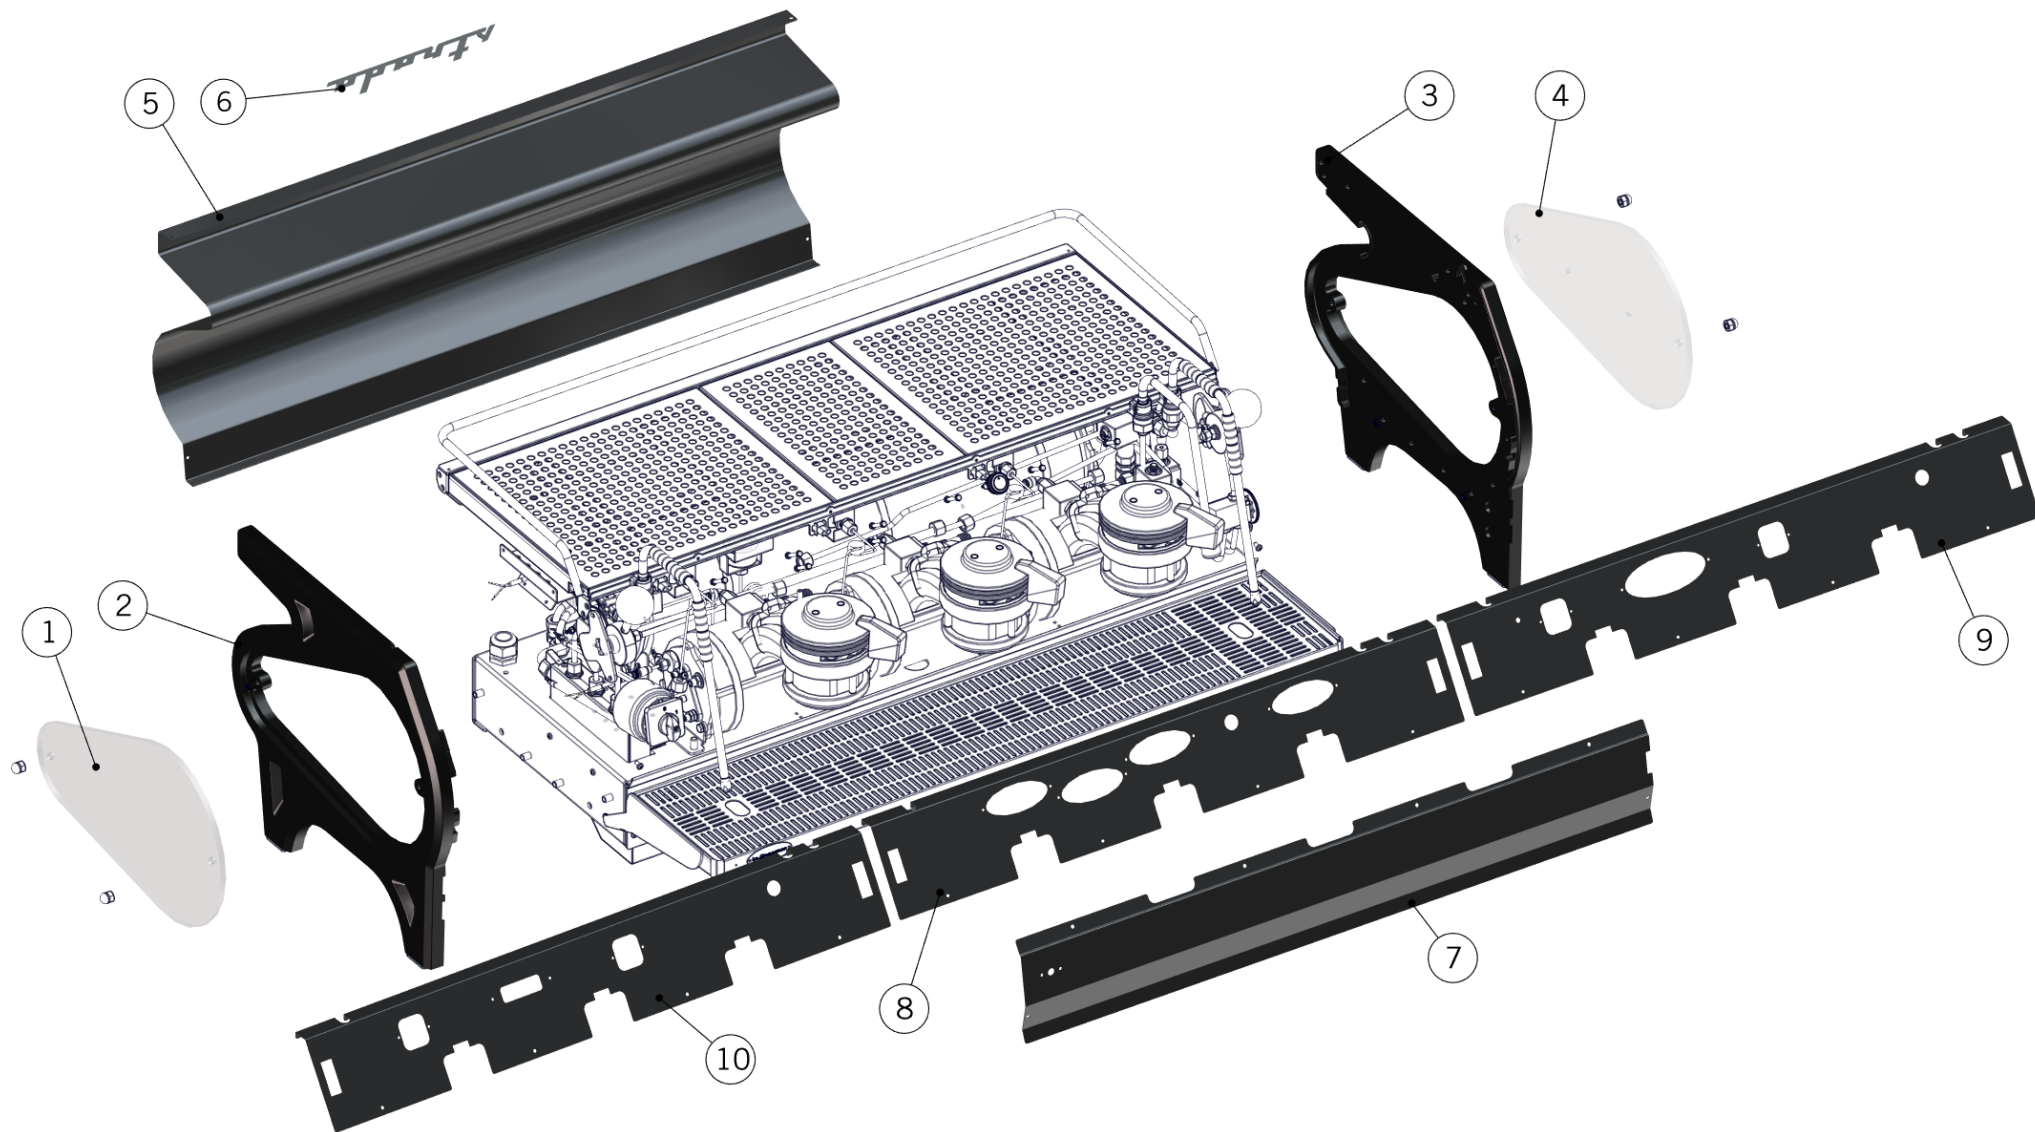

la marzocco

handmade in florence

STRADA - FLAT BLACK EDITION