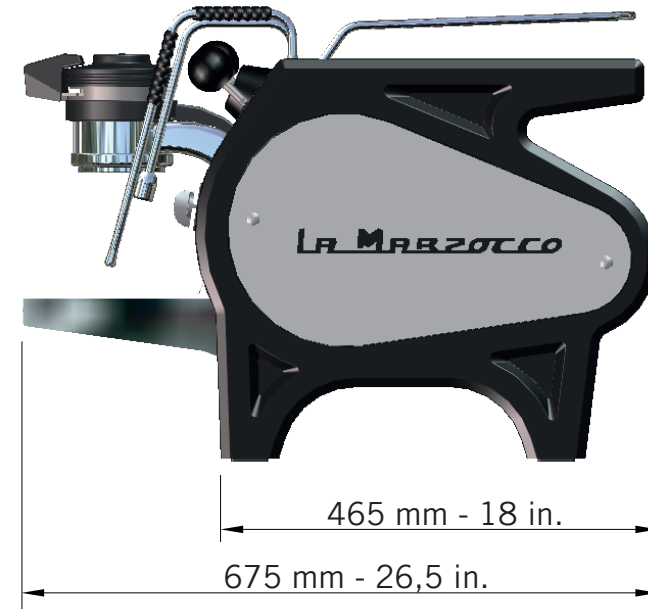

## SPECIFICATIONS

<b>NOTE:</b> the 2GR version is 200mm less in width than the 3GR version	
Strada	2gr EE L=800 mm/31,5 in.
	3gr EE L=1000 mm/40 in.

**la marzocco**

handmade in florence