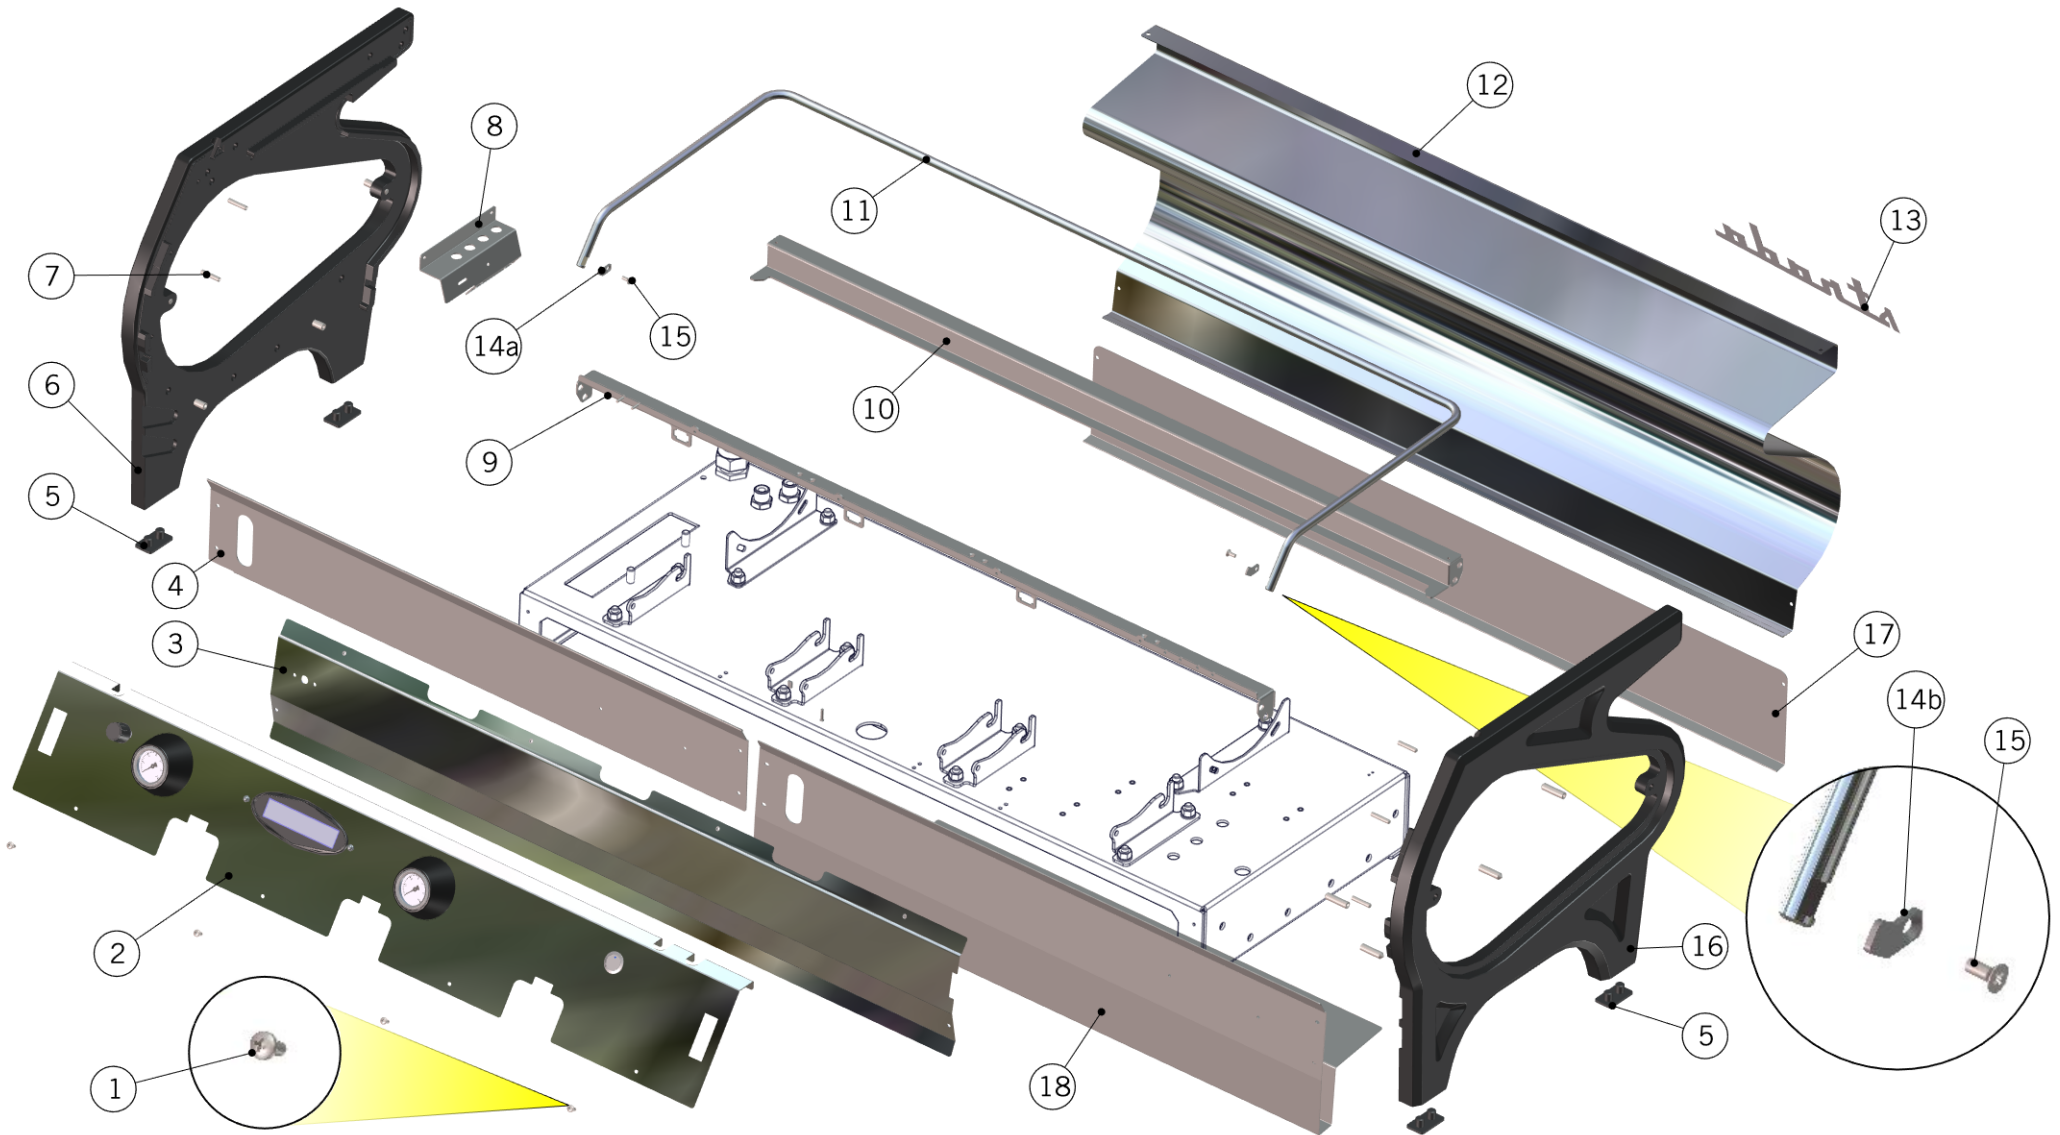

la marzocco
handmade in florence

BODY PANEL ASSEMBLY

la marzocco

handmade in florence

BODY PANEL ASSEMBLY

Carrozzeria

1	I.1.006	SCREW M4X8 PHILLIPS BUTTON HEAD S/S A2	VITE M4X8 TPB A CROCE INOX A2
2	C.1.081.01	PANEL UPPER FRONT STRADA 3GR	PANNELLO FRONT. SUP. STRADA 3GR
	C.1.081.55	FRONT UPPER PAN. STRADA 3GR MP CUSTOM C.	PANN. FRONT.SUP. STRADA 3GR MP COL.SPEC.
	C.1.109	PANEL UPPER FRONT STRADA 2MP	PANNELLO FRONT. SUP. STRADA 2MP
	C.1.109.55	PENEL UPPER FRONT STRADA 2MP CUSTOM COL.	PANNELLO FRONT.SUP. STRADA 2MP SOL.SPEC.
3	C.1.082	STRADA 3GR FRONT MIDDLE PANEL	PANNELLO FRONT. INTERMEDIO STRADA 3GR
	C.1.082.55	PANN. FRONT INT. STRADA 3 GR CUSTOM COL.	PANN.FRONT INT. STRADA 3 GR COL.SPECIALE
	C.1.110	PANEL MIDDLE FRONT STRADA 2GR	PANNELLO FRONT. INTERMEDIO STRADA 2GR
4	C.1.110.55	FRONT MIDDLE PANEL STRADA 2GR CUSTOM COL	PANN.FRONT. INT. STRADA 2GR COL.SPECIALE
	C.1.083	STRADA 3GR FRONT LOWER PANEL	PANNELLO FRONT. INFERIORE STRADA 3GR
5	C.1.111	PANEL LOWER FRONT STRADA 2GR	PANNELLO FRONT. INFERIORE STRADA 2GR
	F.2.026	RUBBER FOOT	PIEDINO UNIVERSALE
6	C.3.005.SX.03	STRADA BLACK LEFT FRAME PANEL W/HOLES	FIANCATA SX ALLUMINIO NERA C/FORI STRADA
7	I.1.052	SOCKET GRUB SCREW M5X25 S/S A2	GRANO M5X25 A BRUGOLA INOX A2
8	C.1.086	BRACKET TERMINAL BLOCK STRADA	STAFFA MORSETTIERA STRADA
9	C.1.077.01	TIE ROD FRONT 3GR	TIRANTE ANTERIORE 3GR
	C.1.106.01	TIE ROD FRONT 2GR	TIRANTE ANTERIORE 2GR
10	C.1.078	TIE ROD BACK STRADA 3GR	TIRANTE POSTERIORE STRADA 3GR
	C.1.107	TIE ROD BACK STRADA 2GR	TIRANTE POSTERIORE STRADA 2GR
11	C.1.096	RAILING STRADA 3GR	RINGHIERA STRADA 3GR
	C.1.113	RAILING STRADA 2GR	RINGHIERA STRADA 2GR
12	C.1.084	PANEL BACK STRADA 3GR	PANNELLO POSTERIORE STRADA 3GR
	C.1.114	PANEL BACK STRADA 2GR	PANNELLO POSTERIORE STRADA 2GR
13	D.3.009	BLACK STRADA LOGO	LOGO STRADA POSTERIORE NERO
14a	C.1.088.SX	BRACKET LEFT RAILING LOCK STRADA	STAFFA SX BLOCCO RINGHIERA STRADA
14b	C.1.088.DX	BRACKET RIGHT RAILING LOCK STRADA	STAFFA DX BLOCCO RINGHIERA STRADA
15	I.1.056	SCREW M5X10 PHILLIPS COUNTERSUNK S/S A2	VITE M5X10 TS A CROCE INOX A2
16	C.3.005.DX.03	STRADA BLACK RIGHT FRAME PANEL W/HOLES	FIANCATA DX ALLUMINIO NERA C/FORI STRADA
17	C.1.170	PANEL BACK LOWER STRADA 2GR	PANNELLO POSTERIORE INFERIORE STRADA 2GR
	C.1.171	PANEL BACK LOWER STRADA 3GR	PANNELLO POSTERIORE INFERIORE STRADA 3GR
18	C.1.245	STRADA 3GR FRONT LOWER PANEL	PANN. FRONT. INFER. STRADA 3GR (ITALIA)
	C.1.246	PANNELLO FRONT. INFERIORE STRADA 2GR	PANN. FRONT. INF. STRADA 2GR (ITALIA)
Item	Part number/Codice	Description	Descrizione