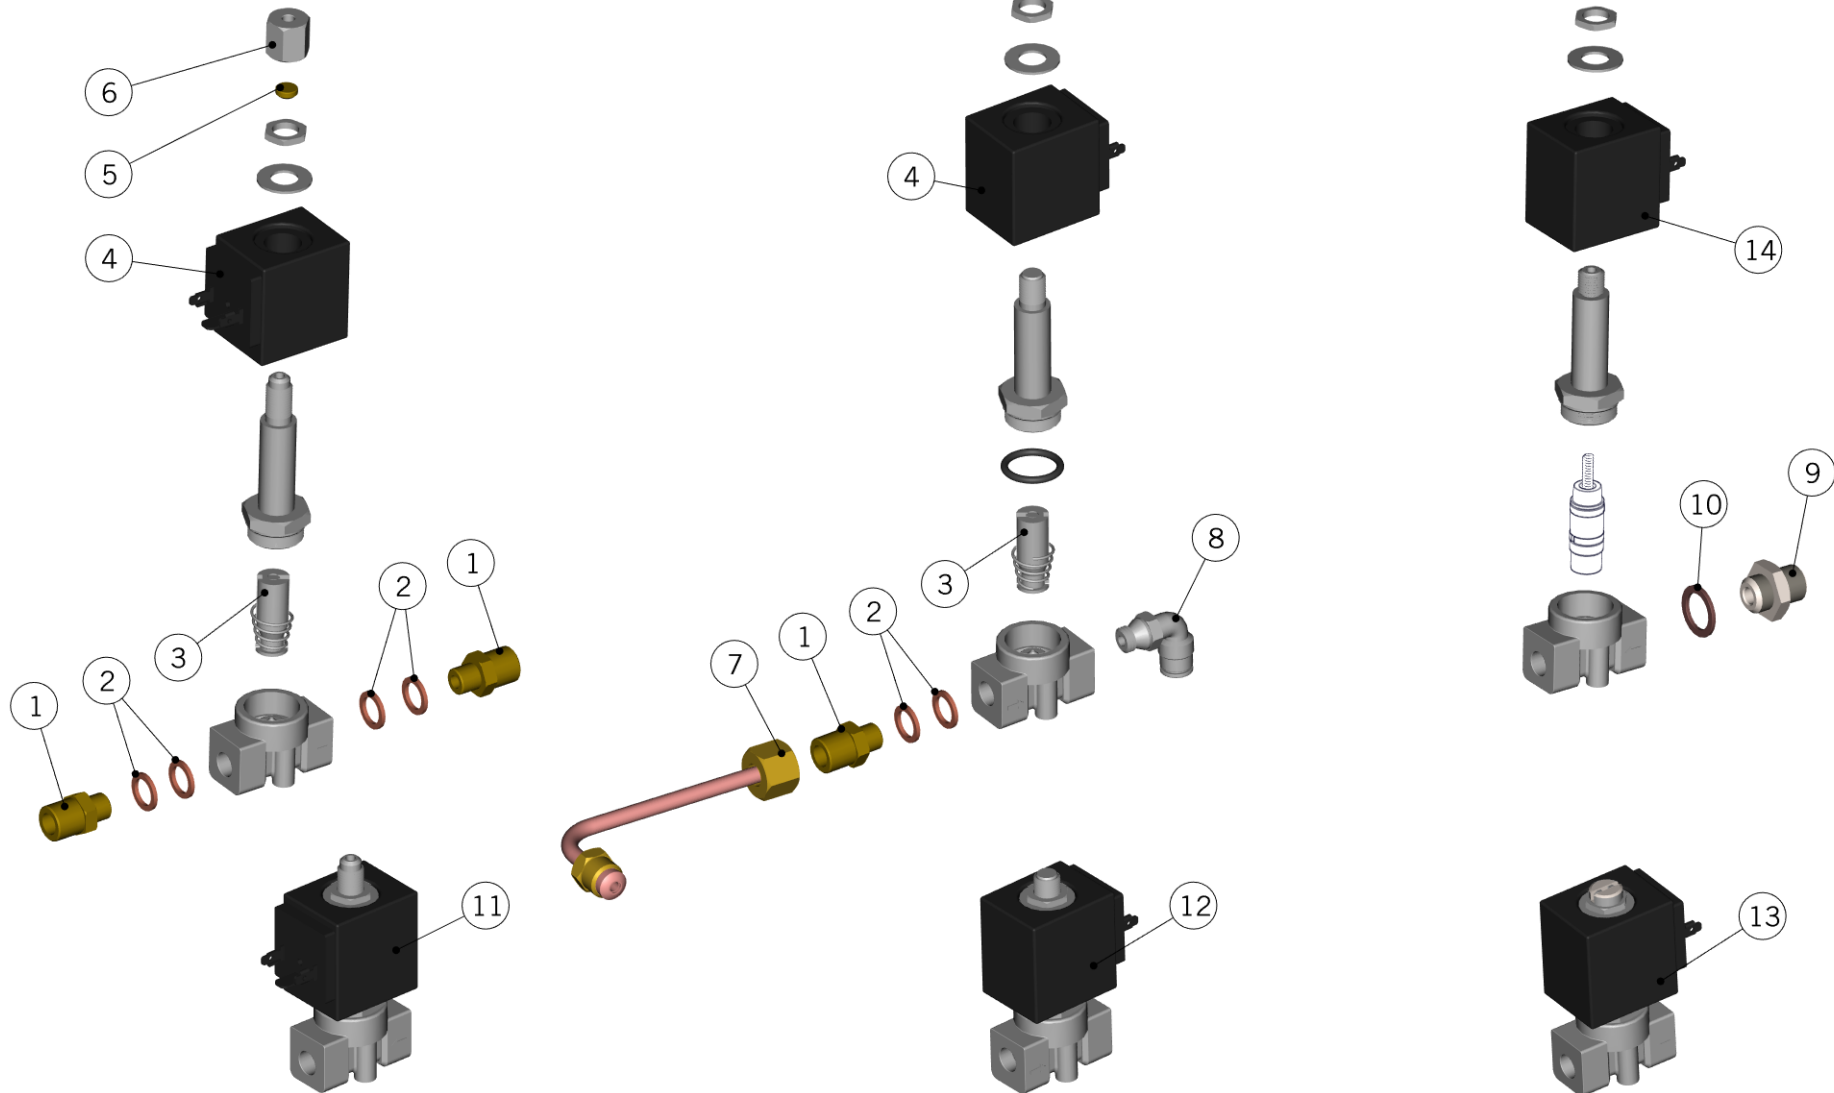

la marzocco
handmade in florence

FITTING AND VALVES

la marzocco

handmade in florence

FITTING AND VALVES

Raccordi e Valvole

1	L053/1.01	M G1/8" - M G1/4" FITTING TREATED	RACCORDO M.1/8-M.1/4 X EV. TRATT.
2	L100/D	WASHER 10X14X1,5 COPPER	RONDELLA 10X14X1,5 RAME
3	L100/H	3-WAY SOLENOID VALVE PLUNGER	NUCLEO MOBILE X EV.3 VIE
4	L100/G.01	SV COIL 220-240V 8W UL CSA VDE	BOBINA EV 220-240V 8W UL CSA VDE
	L100/G200	SOLENOID COIL 200V	BOBINA PER ELETTROVALVOLA 200V
5	L134/4	8mm BLIND FERRULE	GHIANDINA DM.8 CHIUSA - NICK . AL
6	L134	G1/8"F NUT - 4,5mm HOLE	RACCORDO F.1/8 ES.14 FORO 4.5
7	T.1.121	TUBE MIXING VALVE-TEA SOLENOID V.STRADA	TUBO V.MISC. - EV ACQUA CALDA STRADA
8	A.2.101.01	FITTING PUSH-IN 90# 1/4"-G1/8 S/S	RACCORDO RAPIDO A 90# 1/4"-G1/8 INOX
9	A.5.019	NIPPLE G1/4M-G1/4M WR19 H21.5 BRASS TR.	NIPPLO G1/4M-G1/4M CH19 H21.5 OTT. TR.
10	L100/1A	WASHER 13,5X19X1,5 COPPER	RONDELLA 13,5X19X1,5 RAME
11	L100/E.02	3 WAY SOLENOID VALVE BDV 220/240AC 50-6	ELETTROVALVOLA 3 VIE CON BOBINA
	L100/E200.01	3 WAY SOLENOID VALVE 200V	ELETTROVALVOLE 3 VIE
12	L053.02	2-WAY SOLENOID VALVE 220/240V - 50/60HZ	ELETTROVALVOLA 2 VIE AISI 316L
	L053/200.01	2WAY SOLENOID VALVE 200VOLTS AISI 316L	ELETTROVALVOLE 2 VIE AISI 316L
13	B.2.020.01	PROPORTIONAL SOLENOID VALVE STRADA	EV PROPORZIONALE STRADA
14	B.2.018	SOLENOID VALVE COIL FOR B.2.020	BOBINA DI RICAMBIO EV B.2.020
Item	Part number/Codice	Description	Descrizione