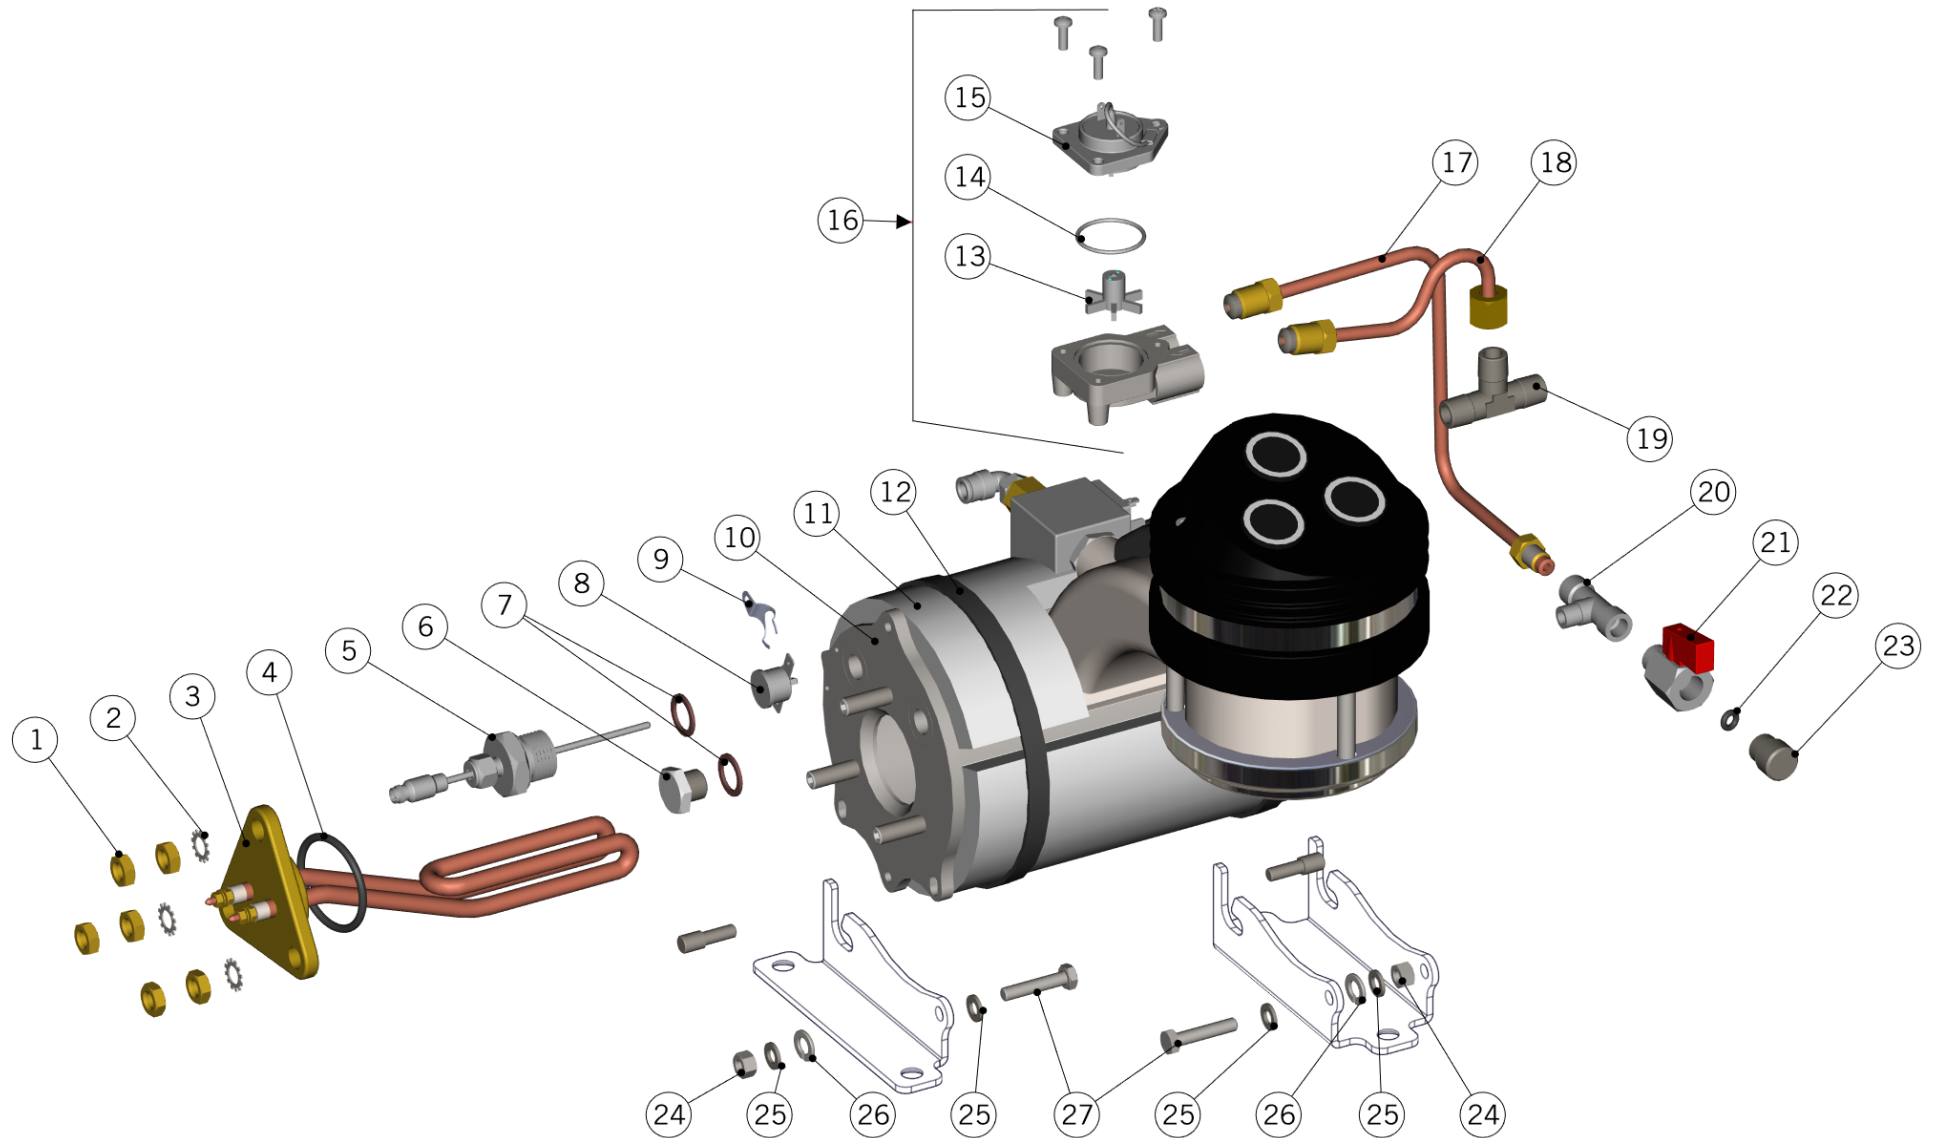

la marzocco

handmade in florence

COFFEE BOILER

la marzocco

handmade in florence

COFFEE BOILER

Caldaia Caffè

1	I.1.025	NUT M8 H5 WR13 BRASS	DADO BASSO M8 H5 CH13 (UNI5589) OTTONE
2	ROND_DENT_8	TOOTH LOCK WASHER 8X14,7X2 S/S A2	ROND.DENTATA 8,5X14,7X2 INOX A2
3	E.6.004.02	HEATING ELEMENT W800 V220 TRIANG.FL. RP	RES. EL. W800 V220 FL. TRIANG. RP
	E.6.006.02	HEATING ELEMENT W500 V200 TRIANG.FL. RP	RES. EL. W500 V200 FL. TRIANG. RP
4	F.2.014	O-RING 3,53X37,69 VITON 70 ShA	O-RING 3,53X37,69 VITON 70 ShA
5	E.1.005	PT1000 TEMPERATURE PROBE	SONDA DI TEMPERATURA PT1000
6	A.5.022	S/S CAP 1/4	TAPPO 1/4 AISI 316L
7	L100/1A	WASHER 13,5X19X1,5 COPPER	RONDELLA 13,5X19X1,5 RAME
8	L276.01	KLIXON TRIP FREE 130° THERMOSTAT	TERMOSTATO KLIXON TRIP FREE TEMP 130°
9	L276.01S	L276.01 BRACKET	STAFFA SINGOLA A CLIP X L276.01
10	L.1.001.01.R	COFFEE BOILER FLAT SIDE 1GR	CALDAIA CAFFÈ FOND. PIATTI 1GR
11	F.7.001	INSULATION PANEL STRADA COFFEE BOILER	ISOLANTE C. CAFFÈ STRADA
12	A.5.016.01	PLASTIC FASTENER 750X7.5	FASCETTA NERA 750x7.5 NYLON
13	LAD070/V	FLOW METER IMPELLER	GIRANTE X CONTATORE VOLUMET.
14	LAD070/S1	FLOW METER O-RING	GUARN.OR 8-2112 V.X CONT.VOL.
15	LAD070/S.01	FLOW METER FIELD SENSOR	TESTA X CONTATORE VOLUMETRICO
16	LAD070.01	FLOW METER	CONTATORE VOLUMETRICO UL/NSF
17	T.1.177	TUBE FLOWMETER - COFFEE BOILER	TUBO CONT.VOL. - CALDAIA CAFFÈ
18	T.1.176	TUBE TEE FITTING - FLOWMETER	TUBO RACCORDO T - CONT.VOL.
19	A.2.002.01	TEE FITTING R1/4M WR13 BRASS TREATED	RACCORDO A T R1/4M CH13 OTTONE TRATT.
20	A.2.012.01	TEE FITTING G1/8M-G1/8F WR10 BRASS TR.	RACCORDO A T G1/8M-G1/8F-G1/8F CH10 TR.
21	B.2.016.01	CONIC VALVE WITH KNOB 1/8 VITON TREATED	RUBINETTO C/MANOPOLA 1/8 VITON CON. TR.
22	L171/2	SWIVEL WAND VITON O-RING	GUARNIZIONE OR 8-106 VITON
23	A.1.021	STRADA STM BOILER DRAIN VALVE CAP	TAPPO RUBINETTO SVUOTAGGIO C.CAFFÈ STRA
24	I.1.049	NUT M6 H5 WR10 S/S A2	DADO M6 H5 CH10 INOX A2
25	RONDELLA6X12	WASHER 6,4X12X1,5 S/S A2	RONDELLA 6,4X12X1,5 INOX A2
26	I.1.087	SPLIT WASHER 6X11X1,5 S/S A2	ROND.SPACCATA 6X11X1,5 INOX A2
27	I.1.058	SCREW M6X20 HEX HEAD S/S	VITE M6X20 TE INOX
Item	Part number/Codice	Description	Descrizione