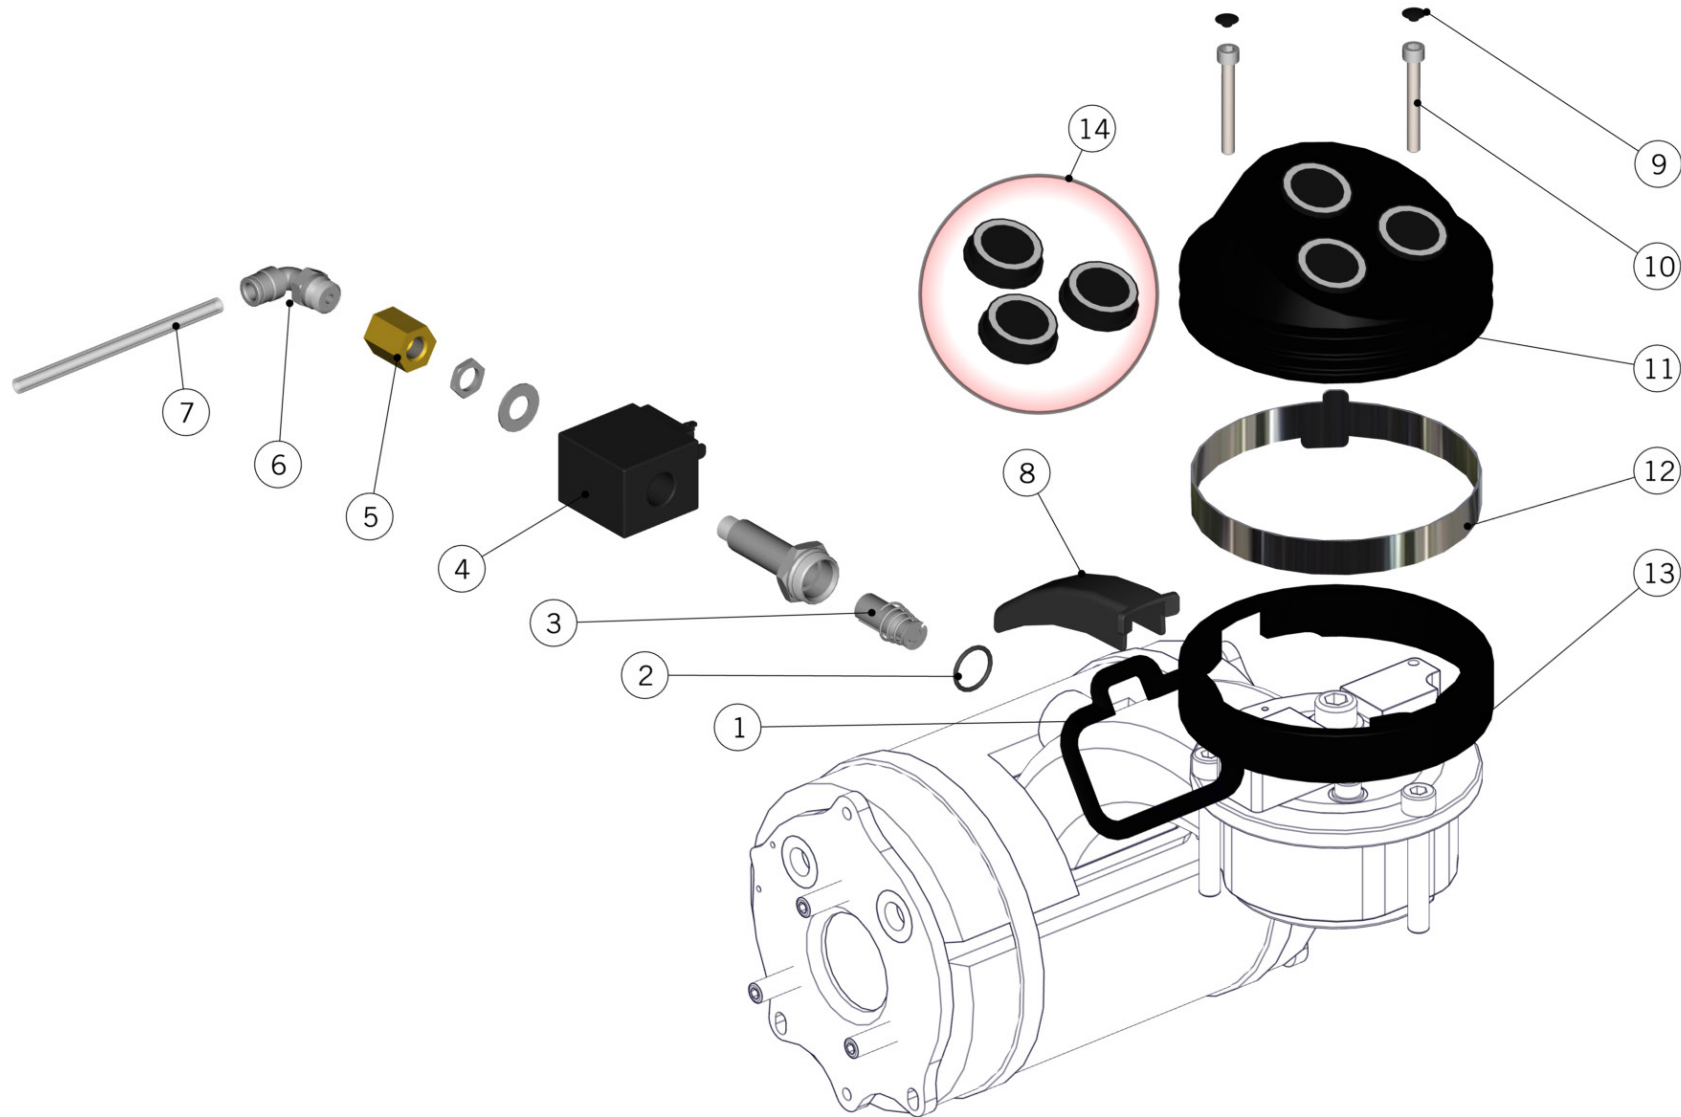

la marzocco
handmade in florence

COFFEE BOILER

la marzocco

handmade in florence

COFFEE BOILER

Caldaia Caffè

1	F.1.025	STRADA GROUP NECK SILICONE GASKET	GUARNIZIONE SILICONE COLLO GRUPPO STRADA
2	H.1.022	O-RING 1,78X15,60 VITON 70ShA	O-RING 1,78X15,60 VITON 70ShA
3	L100/H	3-WAY SOLENOID VALVE PLUNGER	NUCLEO MOBILE X EV.3 VIE
4	L100/G.01	SV COIL 220-240V 8W UL CSA VDE	BOBINA EV 220-240V 8W UL CSA VDE
	L100/G200	SOLENOID COIL 200V	BOBINA PER ELETTROVALVOLA 200V
5	A.1.019	FITTING G1/4F-G1/8F WR17 BRASS	RACCORDO G1/4F-G1/8F CH17 OTTONE
6	A.2.103	FITTING PUSH-IN 90# 6-R1/4 BRASS TREATED	RACCORDO RAPIDO A 90# 6-R1/4 OTTONE TR.
7	T.3.006	PTFE TUBE 6x4mm	TUBETTO PTFE 6*4mm
8	F.1.026	GROUP WIRE PROTECTION STRADA	CANALINA COLLO GRUPPO STRADA
9	F.1.022	CAP FOR SOCKET HEAD SCREW M5	CAPPUCCIO PER VITE A BRUGOLA M5
10	I.1.028	SCREW M5X20 SOCKET CAP S/S	VITE M5X20 TC A BRUGOLA INOX
11	E.2.054	STRADA AV KEYPAD	PULSANTIERA 3 TASTI STRADA AV
	E.2.055	STRADA AV PROGRAMMING KEYPAD	PULSANTIERA 3 TASTI STRADA AV PROGRAM.
12	F.1.072	EXPOSED GROUP COVER RING STRADA AV	ANELLO GRUPPO ESPOSTO STRADA AV
13	F.1.021.S	EXPOSED GROUP COVER RING STRADA	ANELLO COPERTURA GRUPPO ESPOSTO STRADA
14	E.2.063	STRADA AV KEYPAD BUTTONS	PULSANTIERA STRADA AV 3 TASTI
	E.2.064	STRADA AV KEYPAD PROGRAMMING BUTTONS	PULSANTIERA STRADA AV PROGRAM. 3TASTI
Item	Part number/Codice	Description	Descrizione