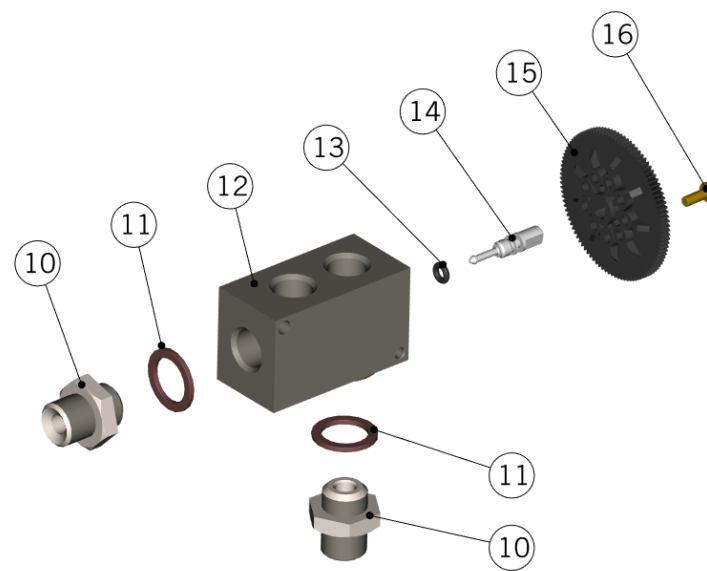

FITTING AND VALVES

la marzocco

handmade in florence

FITTING AND VALVES

Raccordi e Valvole

1	L140_C	COMPLETE EXPANSION VALVE	VALVOLA ESPANSIONE COMPLETA
2	L292	GS/3 TUBE FITTING	PORTAGOMMA GS/3
3	C.1.095.01	BRACKET DRAINS SUPPORT STRADA	STAFFA SCARICHI STRADA
4	I.1.006	SCREW M4X8 PHILLIPS BUTTON HEAD S/S A2	VITE M4X8 TPB A CROCE INOX A2
5	A.1.020	G1/8" BRASS BREAK FITTING	ROMPIGETTO 1/8 CH14
6	C.1.118	COVER DRAINS STRADA	COPERTURA SCARICHI STRADA
7	I.1.035	WING NUT M4 H3 S/S A2	GALLETTO M4 H3 INOX A2
8	L146	NUT G1/4 H4,5 WR19 BRASS	DADO G1/4 H4,5 CH19 OTTONE
9	T.3.006	PTFE TUBE 6x4mm	TUBETTO PTFE 6*4mm
10	A.5.019	NIPPLE G1/4M-G1/4M WR19 H21.5 BRASS TR.	NIPPLO G1/4M-G1/4M CH19 H21.5 OTT. TR.
11	L100/1A	WASHER 13,5X19X1,5 COPPER	RONDELLA 13,5X19X1,5 RAME
12	B.2.007.01	MIXING VALVE BODY TREATED	CORPO VALVOLA MISCELATRICE TRATTATA
13	H.1.007	VITON OR-THERMOSTATIC VALVE	OR VITON X VALV. TERMOST. GS/3
14	F.3.008	THERMOSTATIC VALVE PIN	SPINA X VALV. TERMOSTATICA
15	F.1.016	THERMOSTATIC VALVE ADJUSTMENT KNOB	GHIERA REGOLAZIONE VALVOLA TERMOSTATICA
16	VITE4X6	SCREW M4X6 CHEESE BRASS	VITE M4X6 TC A TAGLIO OTTONE
Item	Part number/Codice	Description	Descrizione