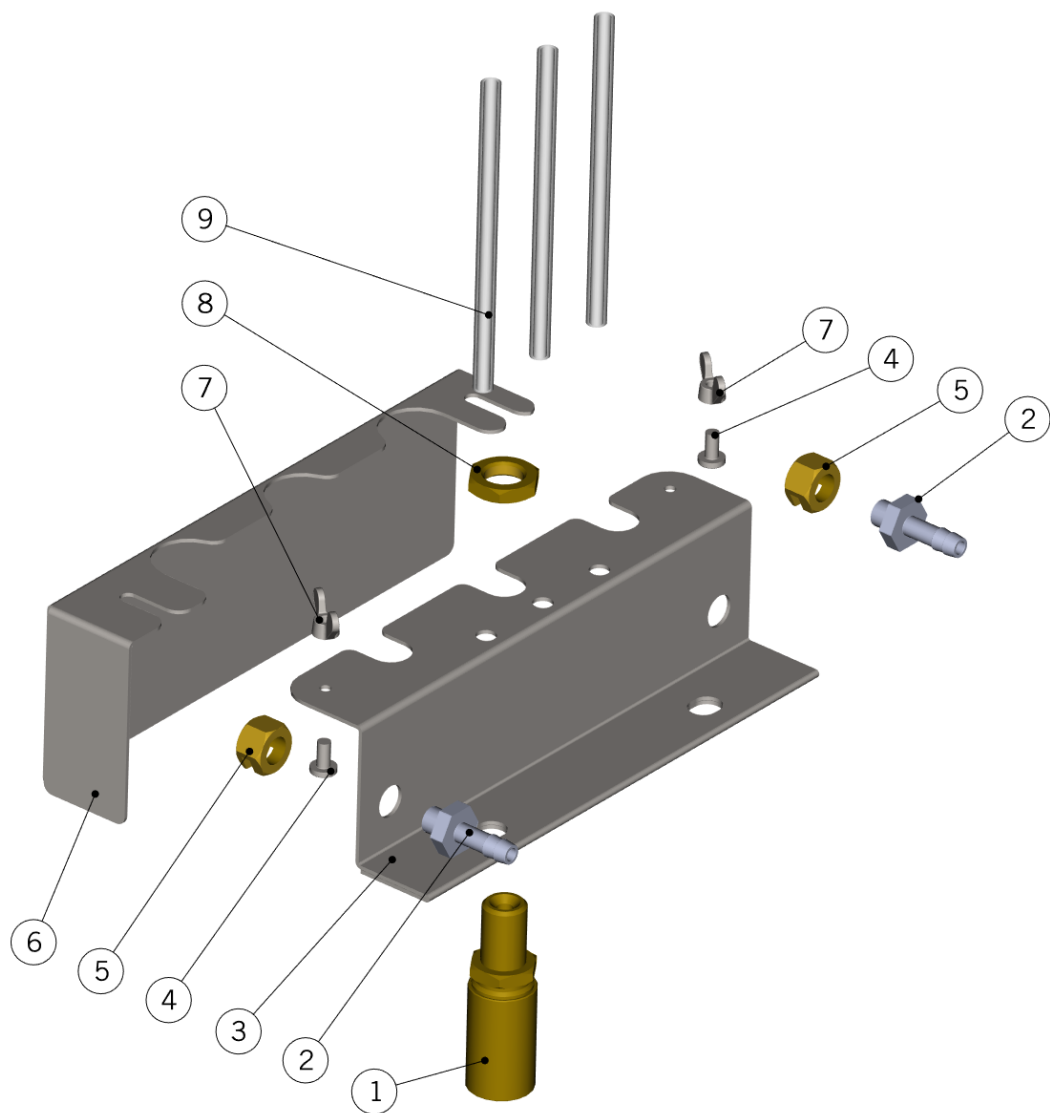

FITTING AND VALVES

la marzocco

handmade in florence

FITTING AND VALVES

Raccordi e Valvole

1	L140_C	COMPLETE EXPANSION VALVE	VALVOLA ESPANSIONE COMPLETA
2	L292	GS/3 TUBE FITTING	PORTAGOMMA GS/3
3	C.1.095.01	BRACKET DRAINS SUPPORT STRADA	STAFFA SCARICHI STRADA
4	I.1.006	SCREW M4X8 PHILLIPS BUTTON HEAD S/S A2	VITE M4X8 TPB A CROCE INOX A2
5	A.1.020	G1/8" BRASS BREAK FITTING	ROMPIGETTO 1/8 CH14
6	C.1.118	COVER DRAINS STRADA	COPERTURA SCARICHI STRADA
7	I.1.035	WING NUT M4 H3 S/S A2	GALLETTO M4 H3 INOX A2
8	L146	NUT G1/4 H4,5 WR19 BRASS	DADO G1/4 H4,5 CH19 OTTONE
9	T.3.006	PTFE TUBE 6x4mm	TUBETTO PTFE 6*4mm
10	A.5.019	NIPPLE G1/4M-G1/4M WR19 H21.5 BRASS TR.	NIPPLO G1/4M-G1/4M CH19 H21.5 OTT. TR.
11	L100/1A	WASHER 13,5X19X1,5 COPPER	RONDELLA 13,5X19X1,5 RAME
12	B.2.007.01	MIXING VALVE BODY TREATED	CORPO VALVOLA MISCELATRICE TRATTATA
13	H.1.007	VITON OR-THERMOSTATIC VALVE	OR VITON X VALV. TERMOST. GS/3
14	F.3.008	THERMOSTATIC VALVE PIN	SPINA X VALV. TERMOSTATICA
15	F.1.016	THERMOSTATIC VALVE ADJUSTMENT KNOB	GHIERA REGOLAZIONE VALVOLA TERMOSTATICA
16	VITE4X6	SCREW M4X6 CHEESE BRASS	VITE M4X6 TC A TAGLIO OTTONE
Item	Part number/Codice	Description	Descrizione