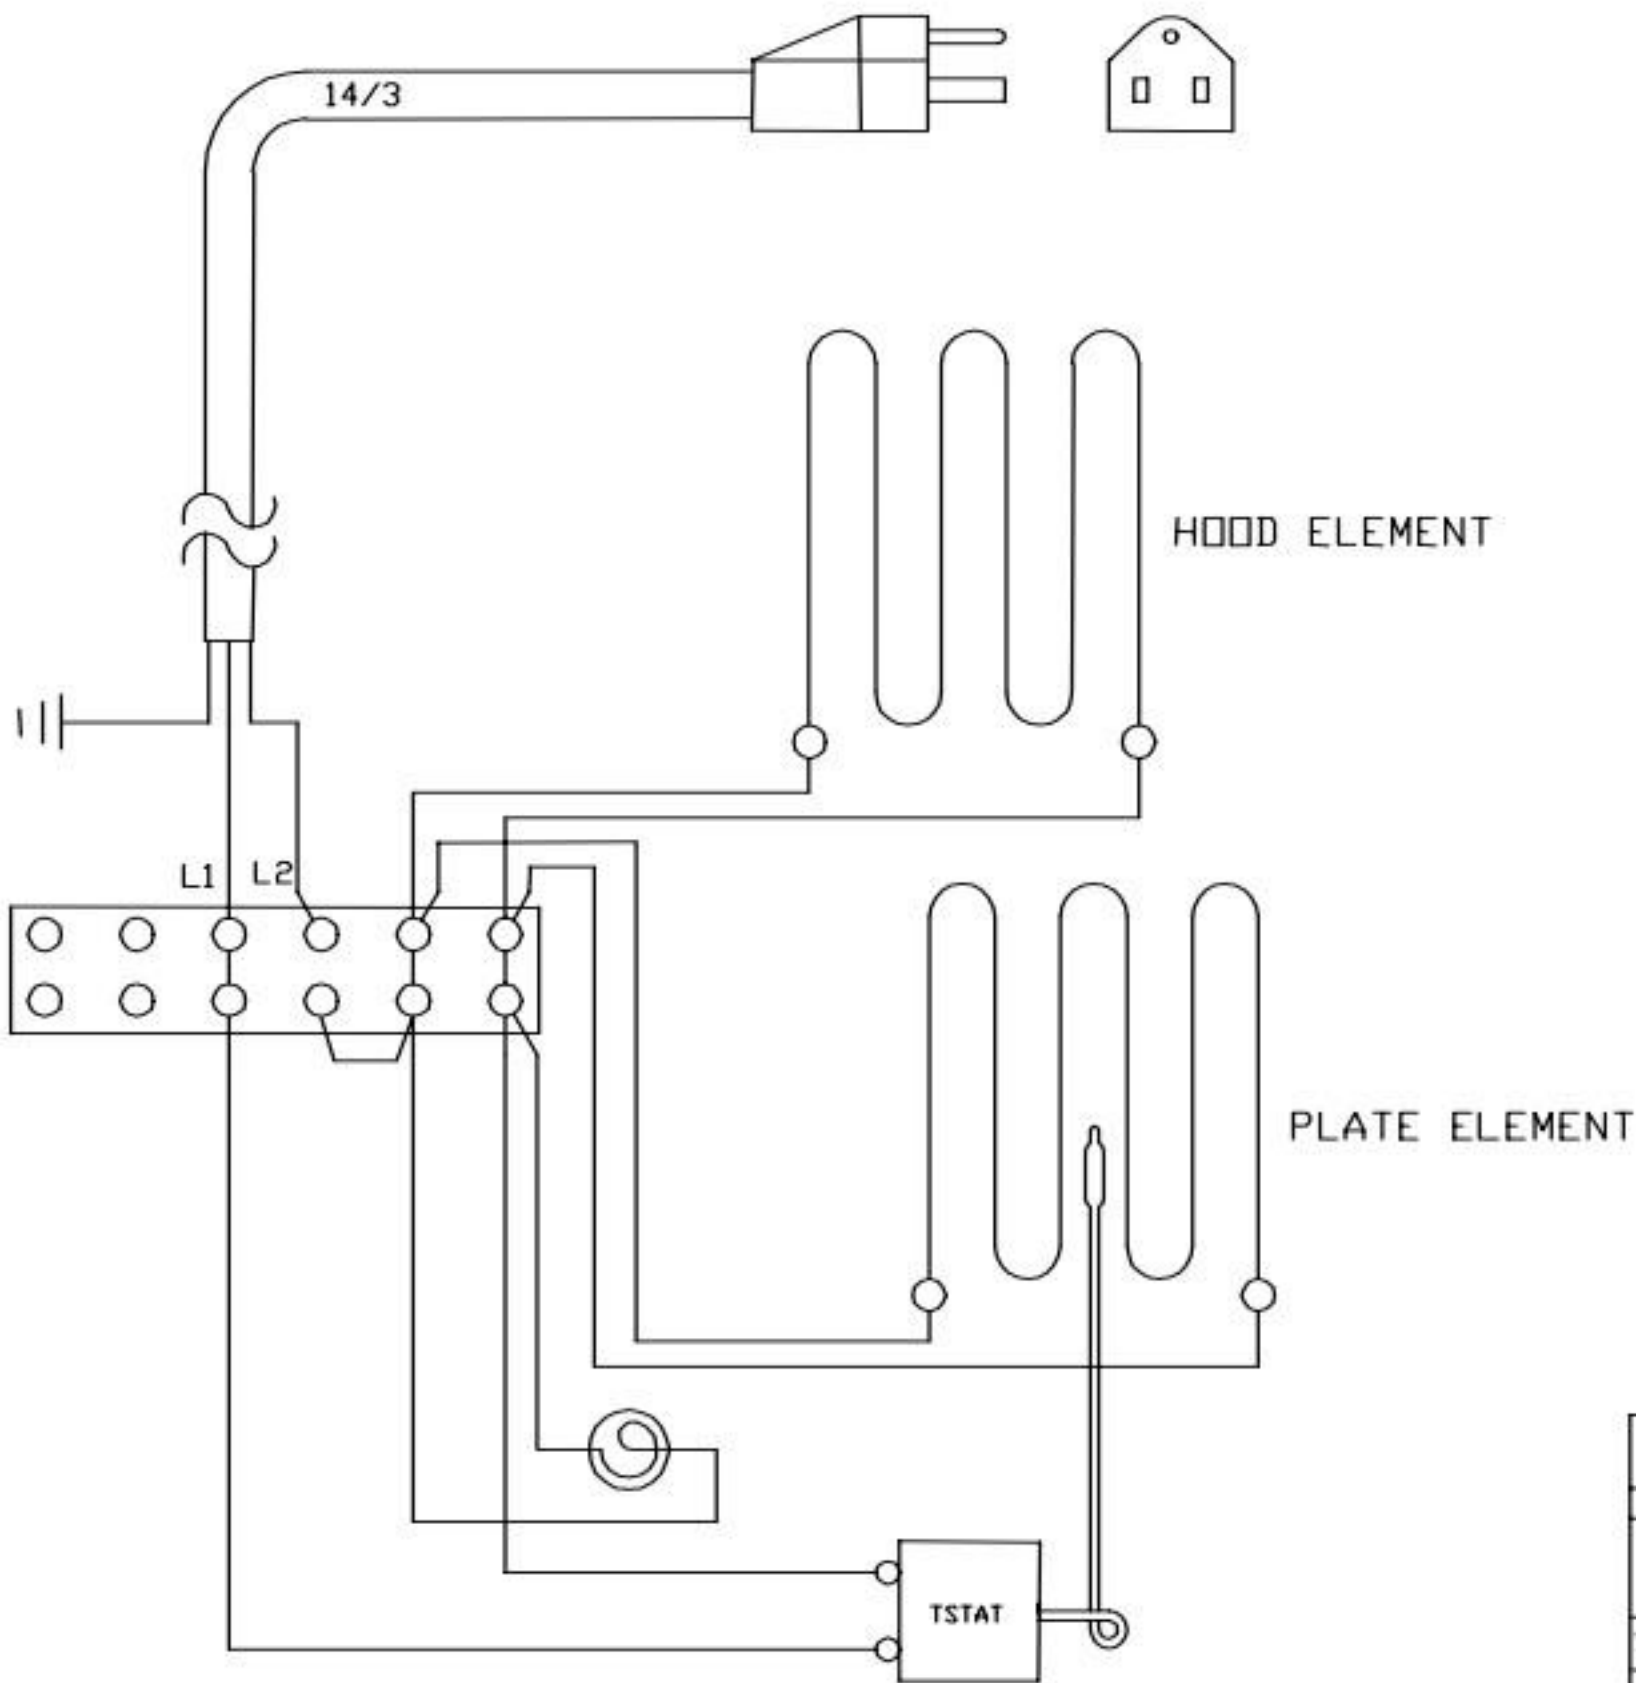

NEMA L6-30  
PLUG

10/3

L1 L2

HOOD ELEMENT

PLATE ELEMENT

NEMA L6-30  
PLUG

10/3

HOOD ELEMENT

HOOD ELEMENT

||

L1 L2

PLATE ELEMENT

PLATE ELEMENT

VOLTS	KW	AMPS
208	3.24	15.6
240	4.3	18

LG48

LG36

LG24

LG48

LG36

LG24

LG48

LG36

LG24