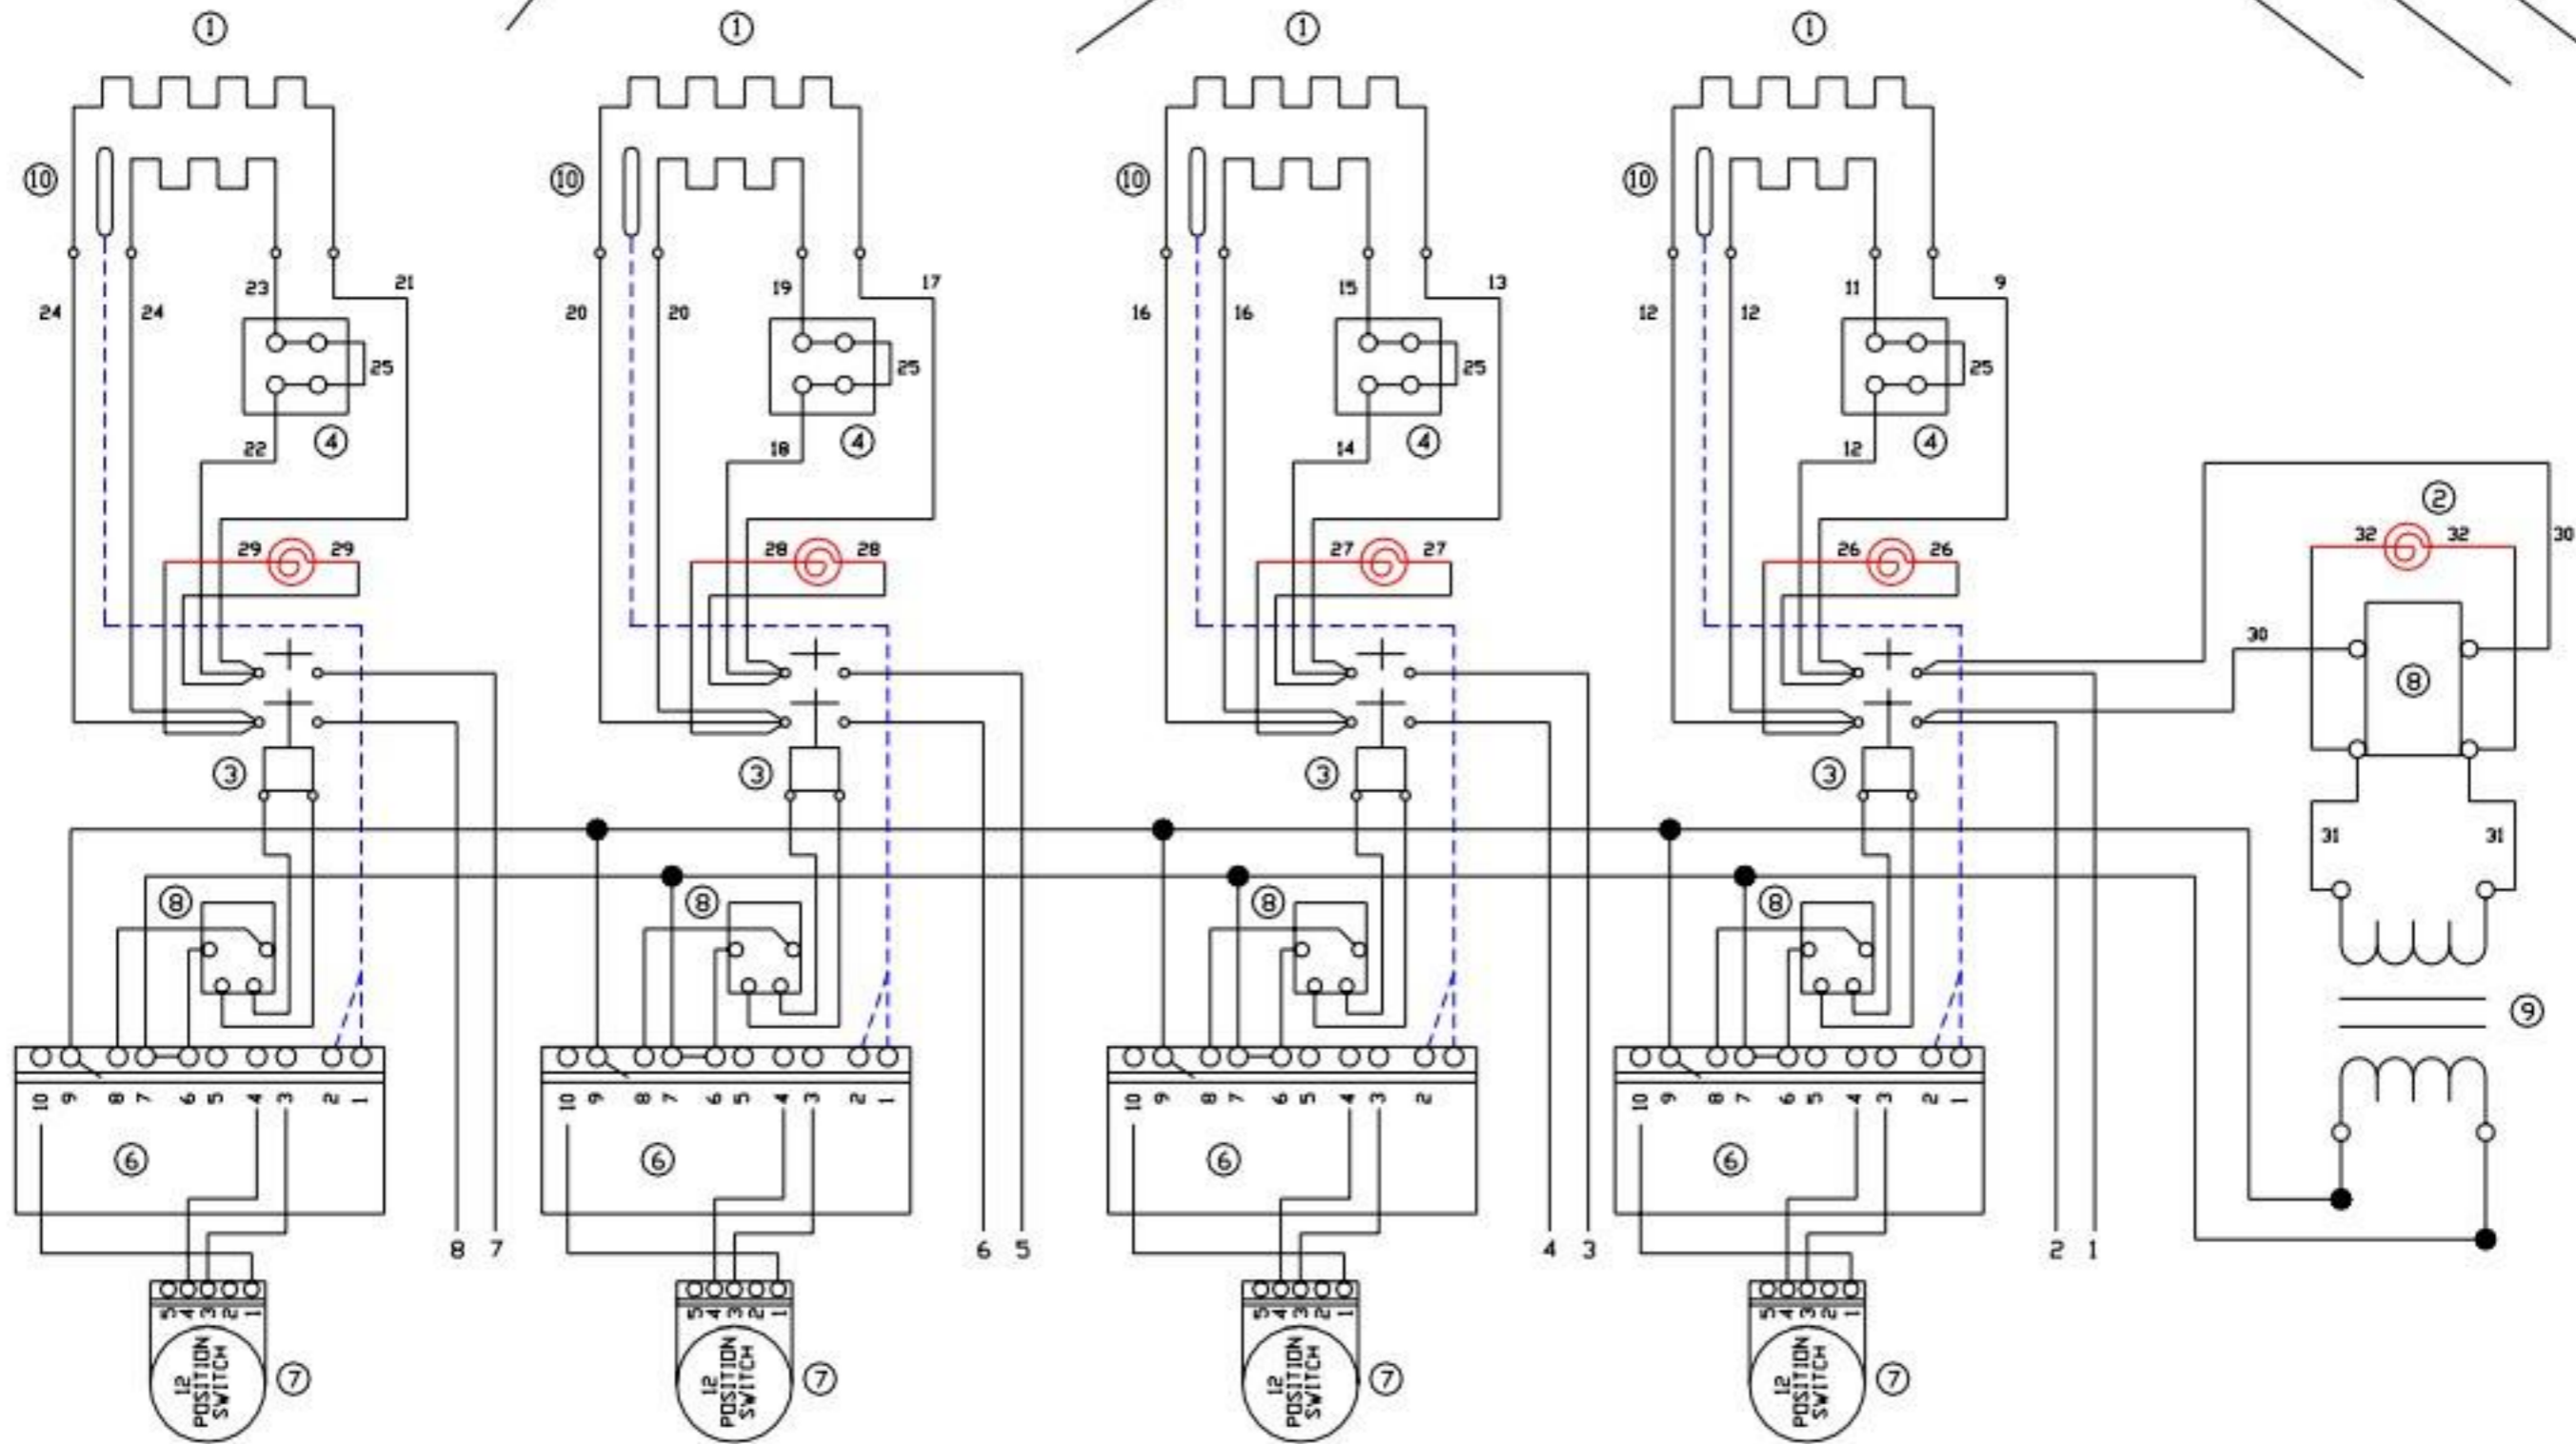

NEMA L6-30  
PLUG

10/3

L1 L2

HOOD ELEMENT

PLATE ELEMENT

NEMA L6-30  
PLUG

10/3

HOOD ELEMENT

HOOD ELEMENT

||

L1 L2

PLATE ELEMENT

PLATE ELEMENT

VOLTS	KW	AMPS
208	3.24	15.6
240	4.3	18

LG48

LG36

LG24

LG48

LG36

LG24

LG48

LG36

LG24