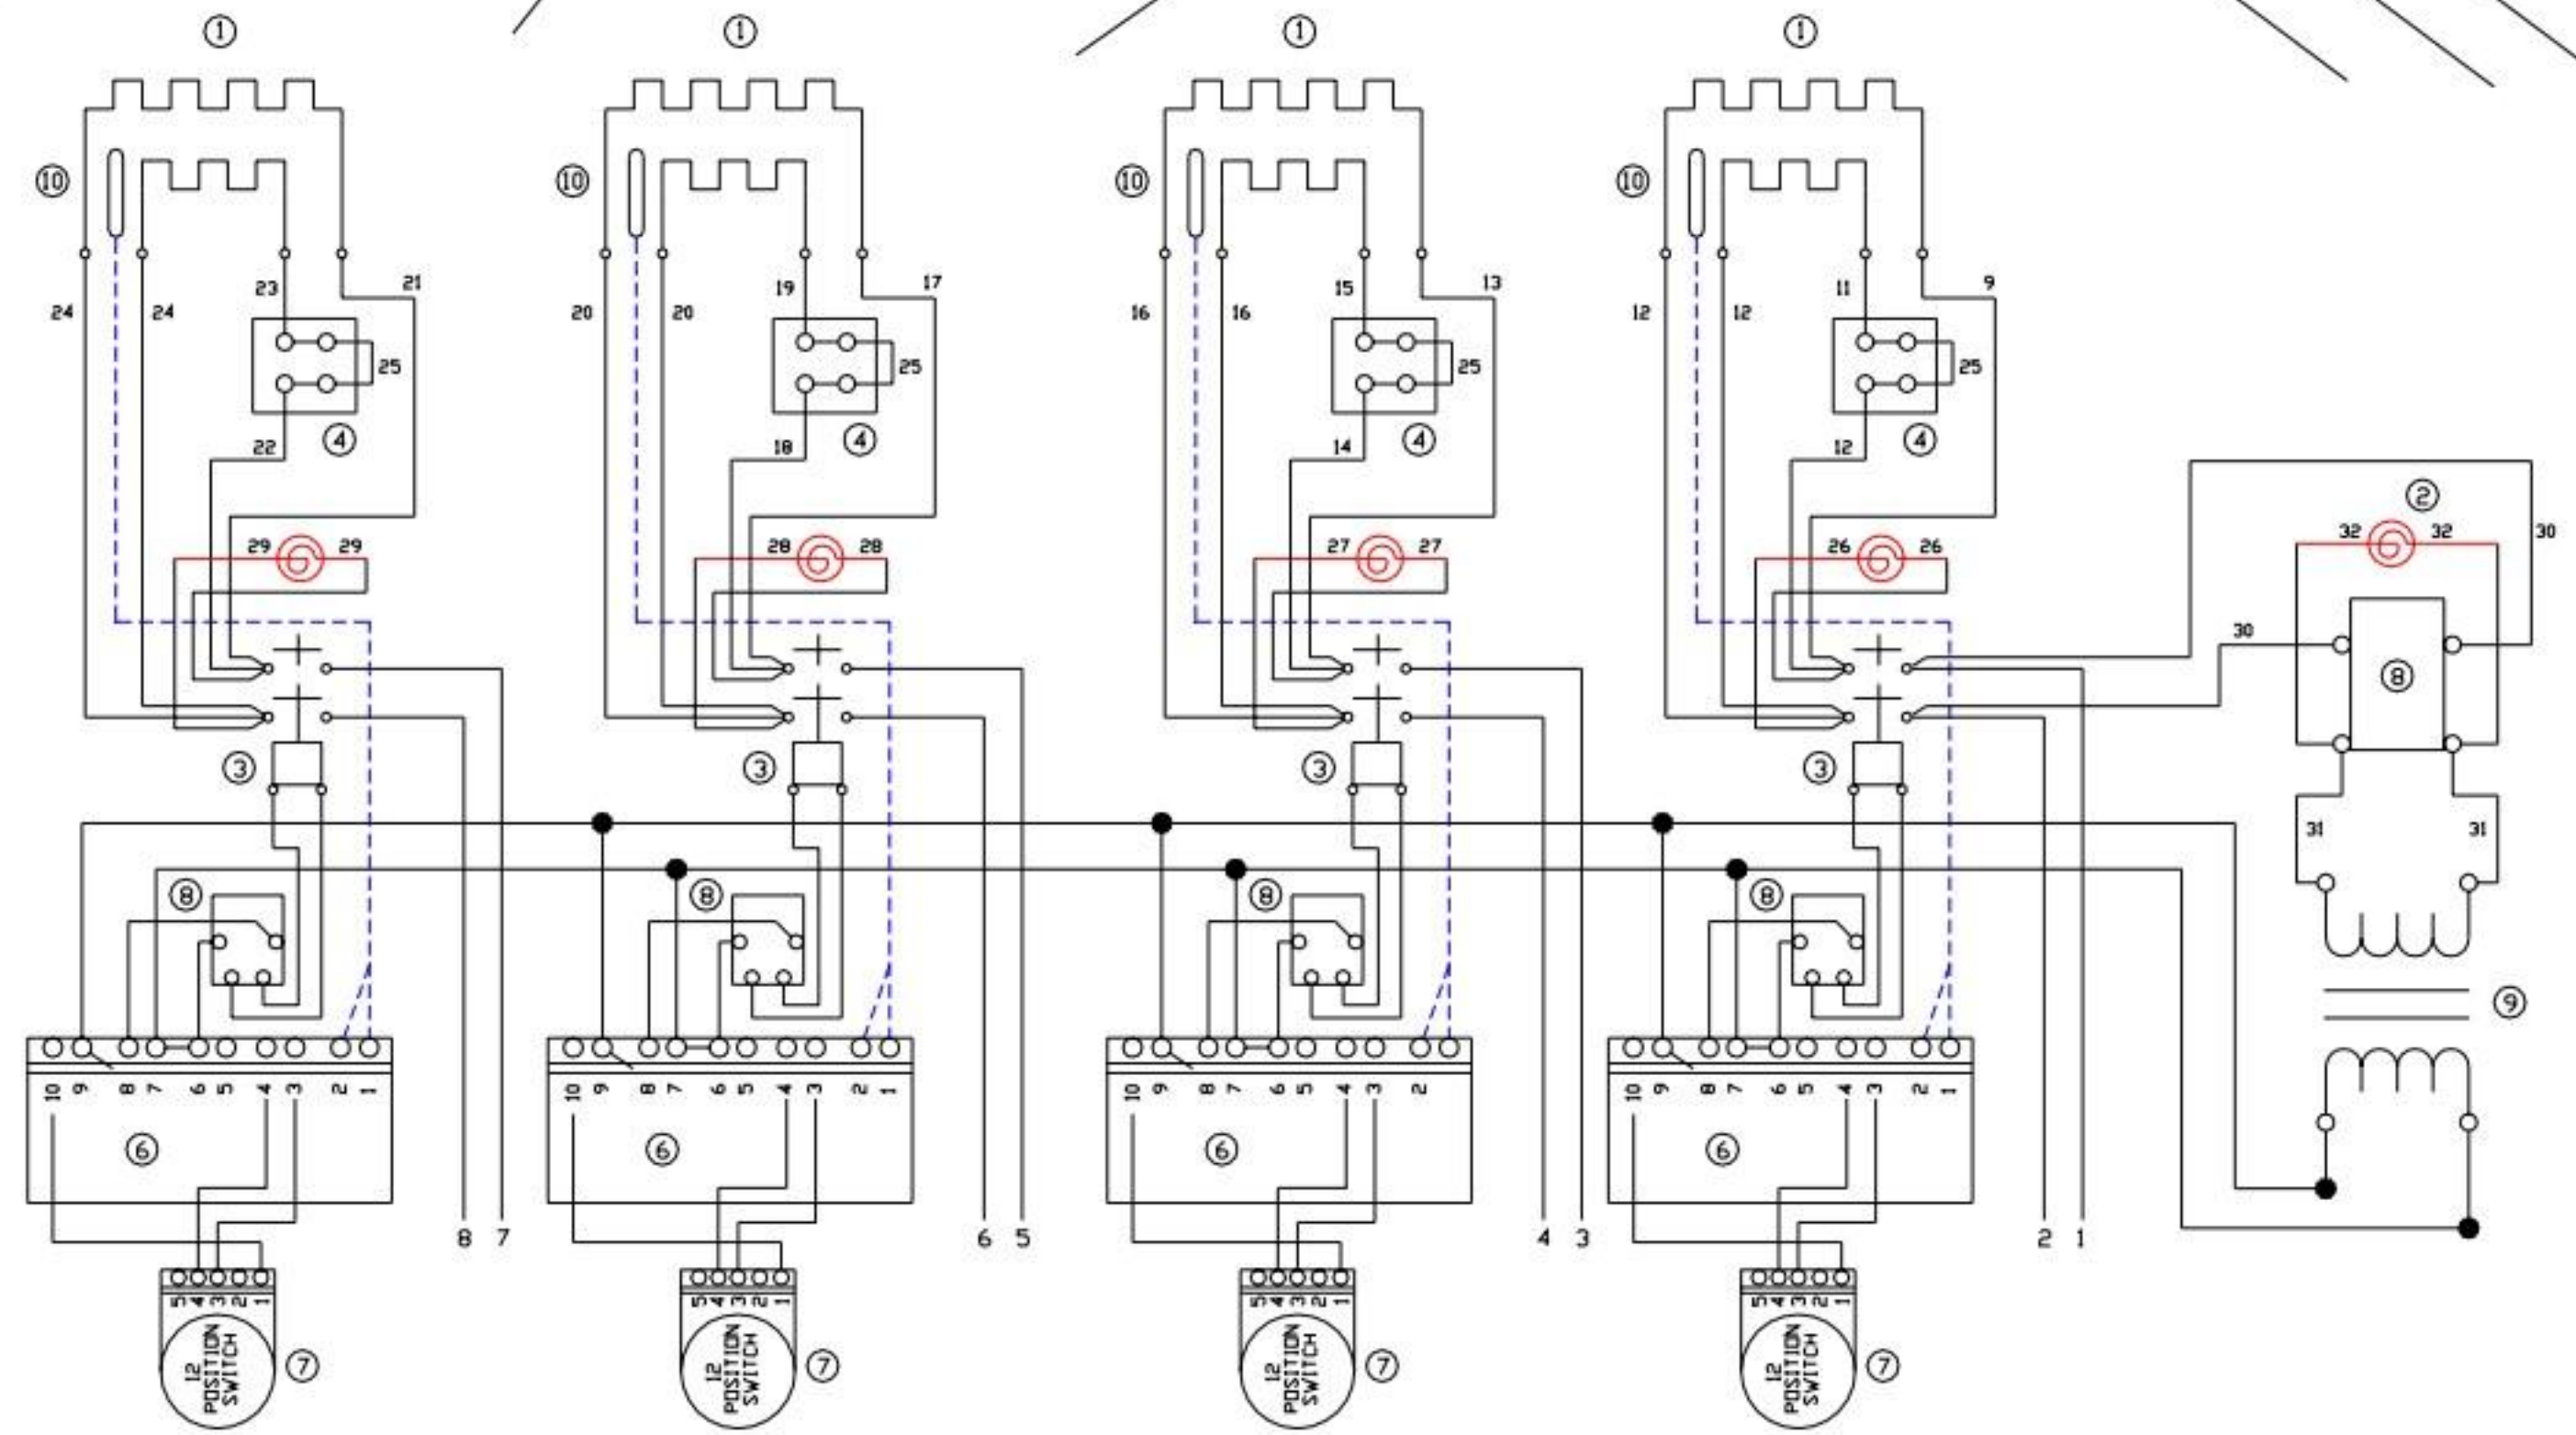

NEMA L6-30  
PLUG

10/3

L1 L2

HOOD ELEMENT

PLATE ELEMENT

NEMA L6-30  
PLUG

10/3

HOOD ELEMENT

HOOD ELEMENT

||

L1 L2

PLATE ELEMENT

PLATE ELEMENT

VOLTS	KW	AMPS
208	3.24	15.6
240	4.3	18

LG48

LG36

LG24

LG48

LG36

LG24

LG48

LG36

LG24