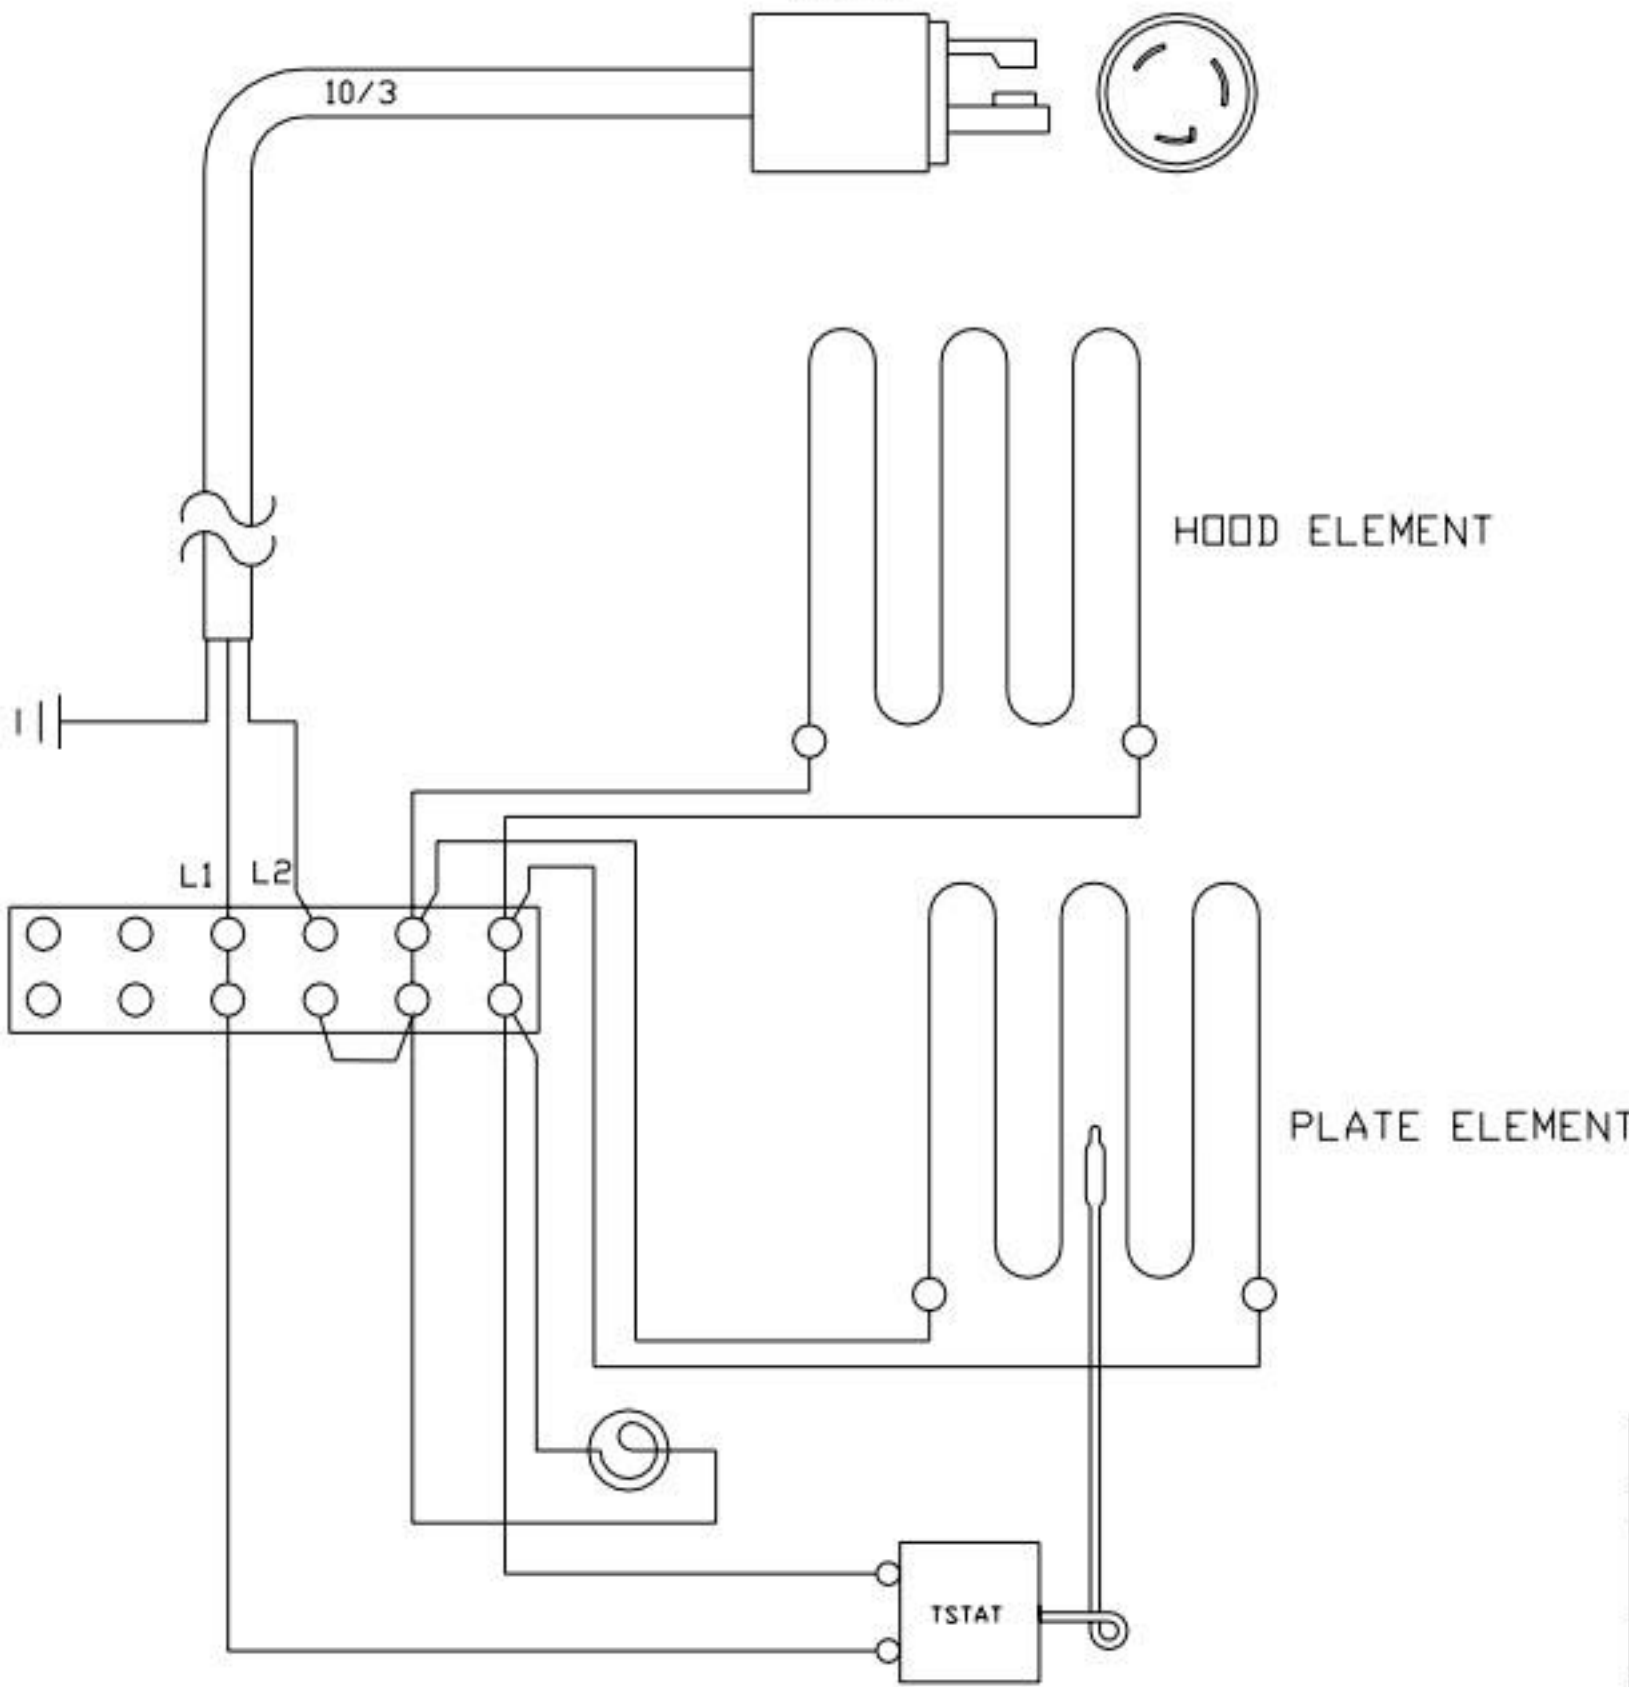

NEMA L6-30  
PLUG

10/3

L1 L2

HOOD ELEMENT

PLATE ELEMENT

NEMA L6-30  
PLUG

10/3

HOOD ELEMENT

HOOD ELEMENT

||

L1 L2

PLATE ELEMENT

PLATE ELEMENT

VOLTS	KW	AMPS
208	3.24	15.6
240	4.3	18

LG48

LG36

LG24

LG48

LG36

LG24

LG48

LG36

LG24