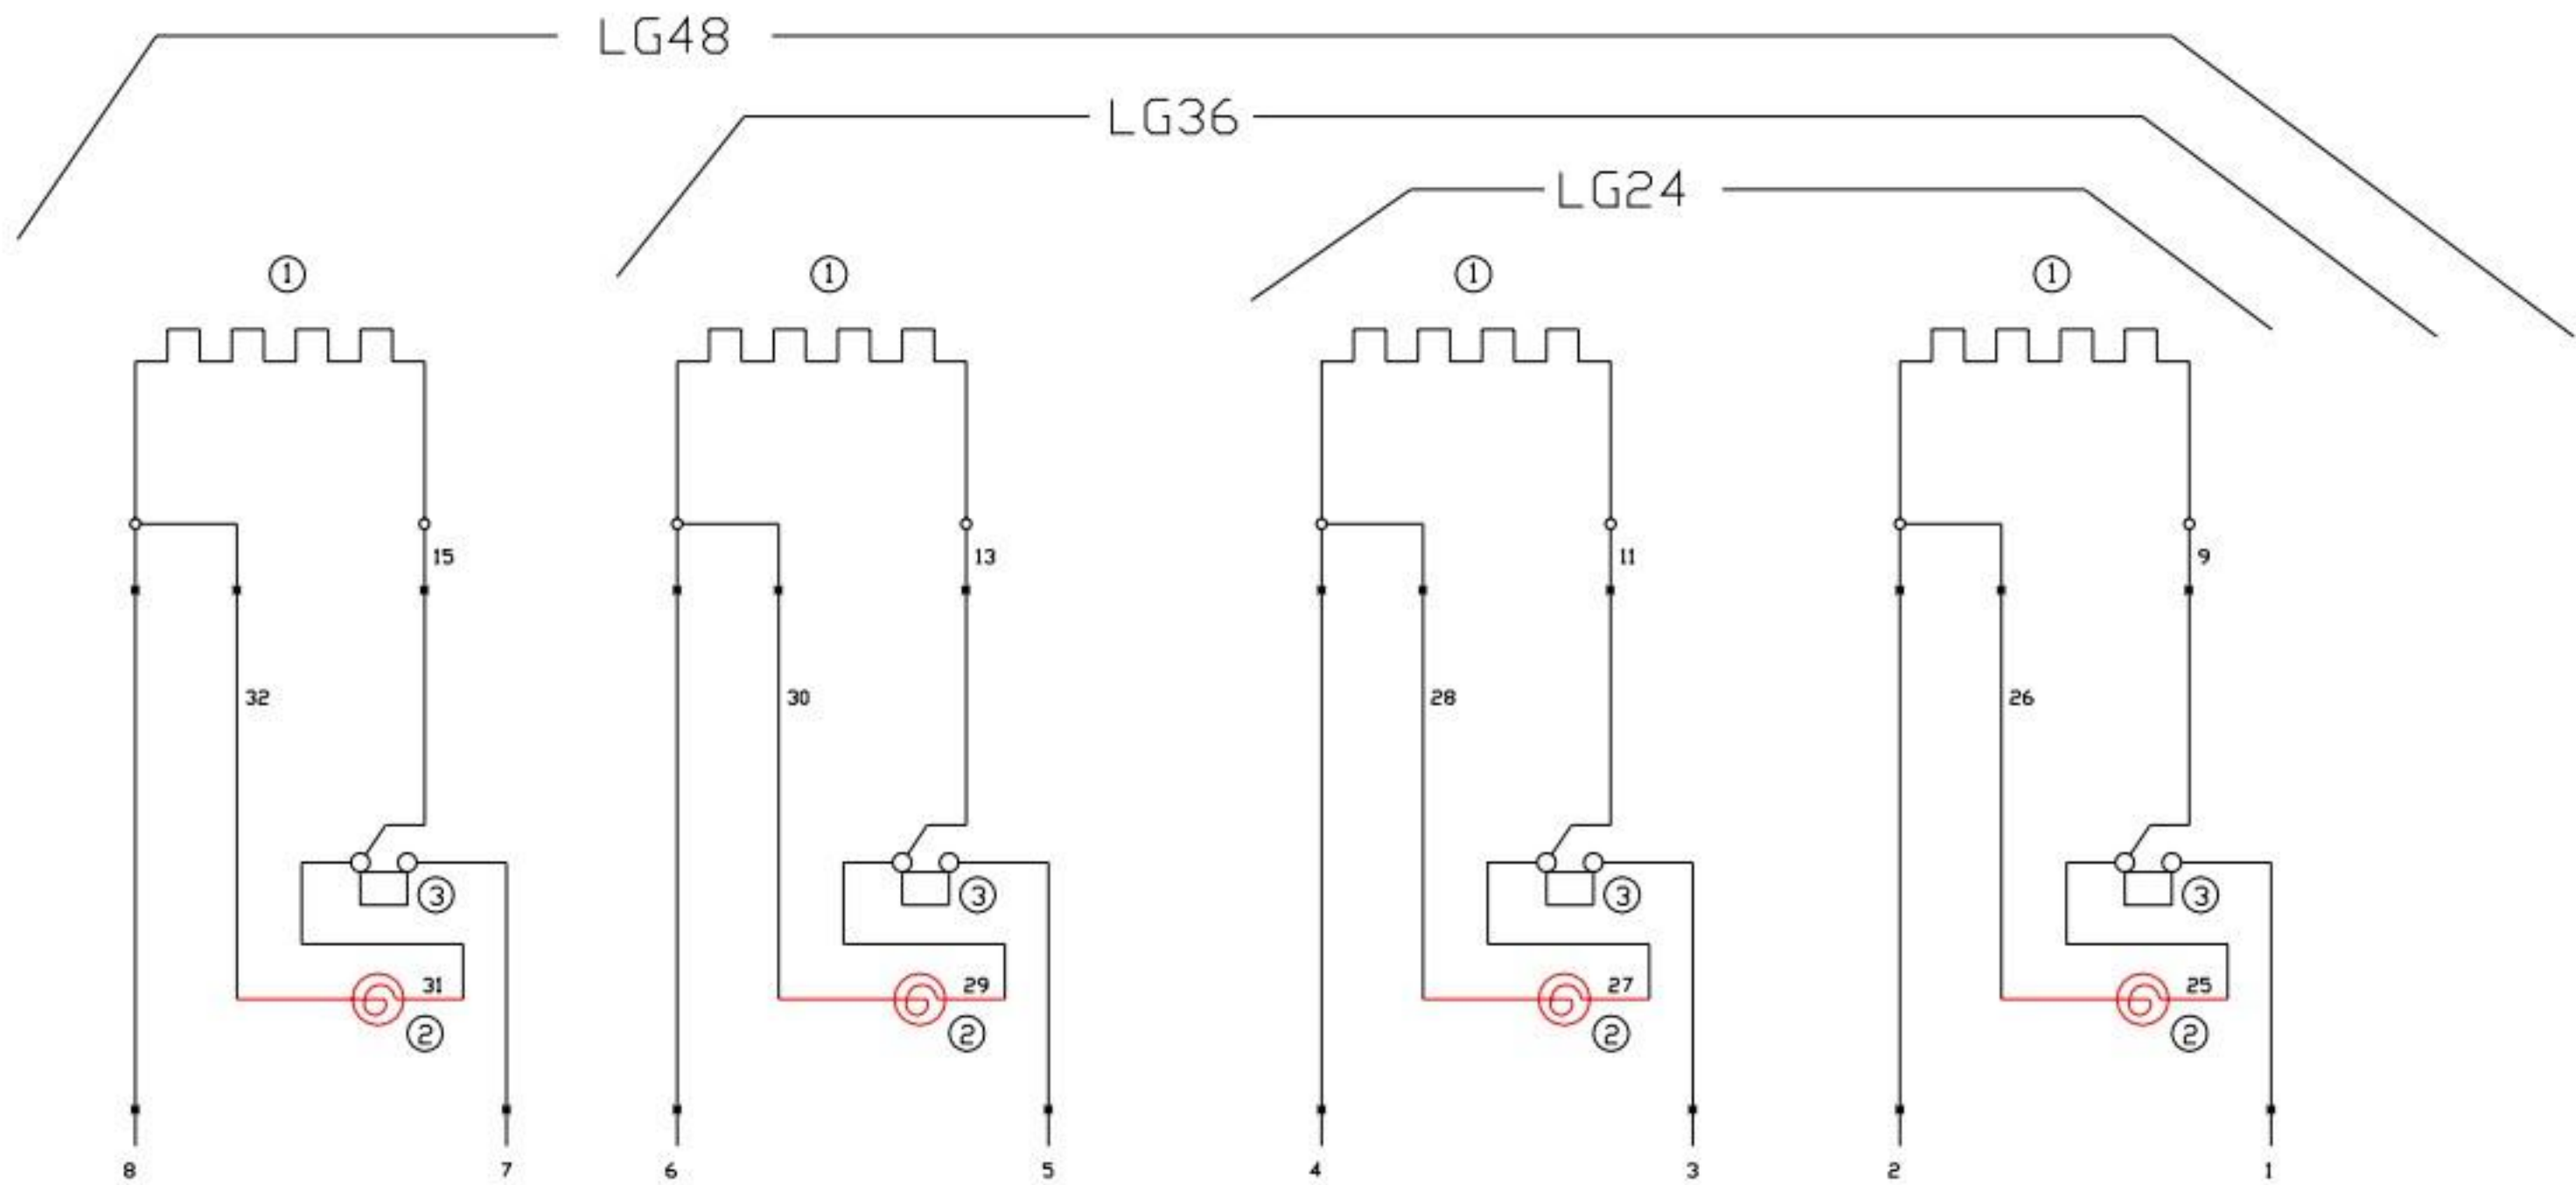

NEMA L6-30
PLUG

10/3

L1 L2

HOOD ELEMENT

PLATE ELEMENT

NEMA L6-30
PLUG

10/3

HOOD ELEMENT

HOOD ELEMENT

PLATE ELEMENT

PLATE ELEMENT

VOLTS	KW	AMPS
208	3.24	15.6
240	4.3	18

LG48

LG36

LG24

LG48

LG36

LG24

LG48

LG36

LG24