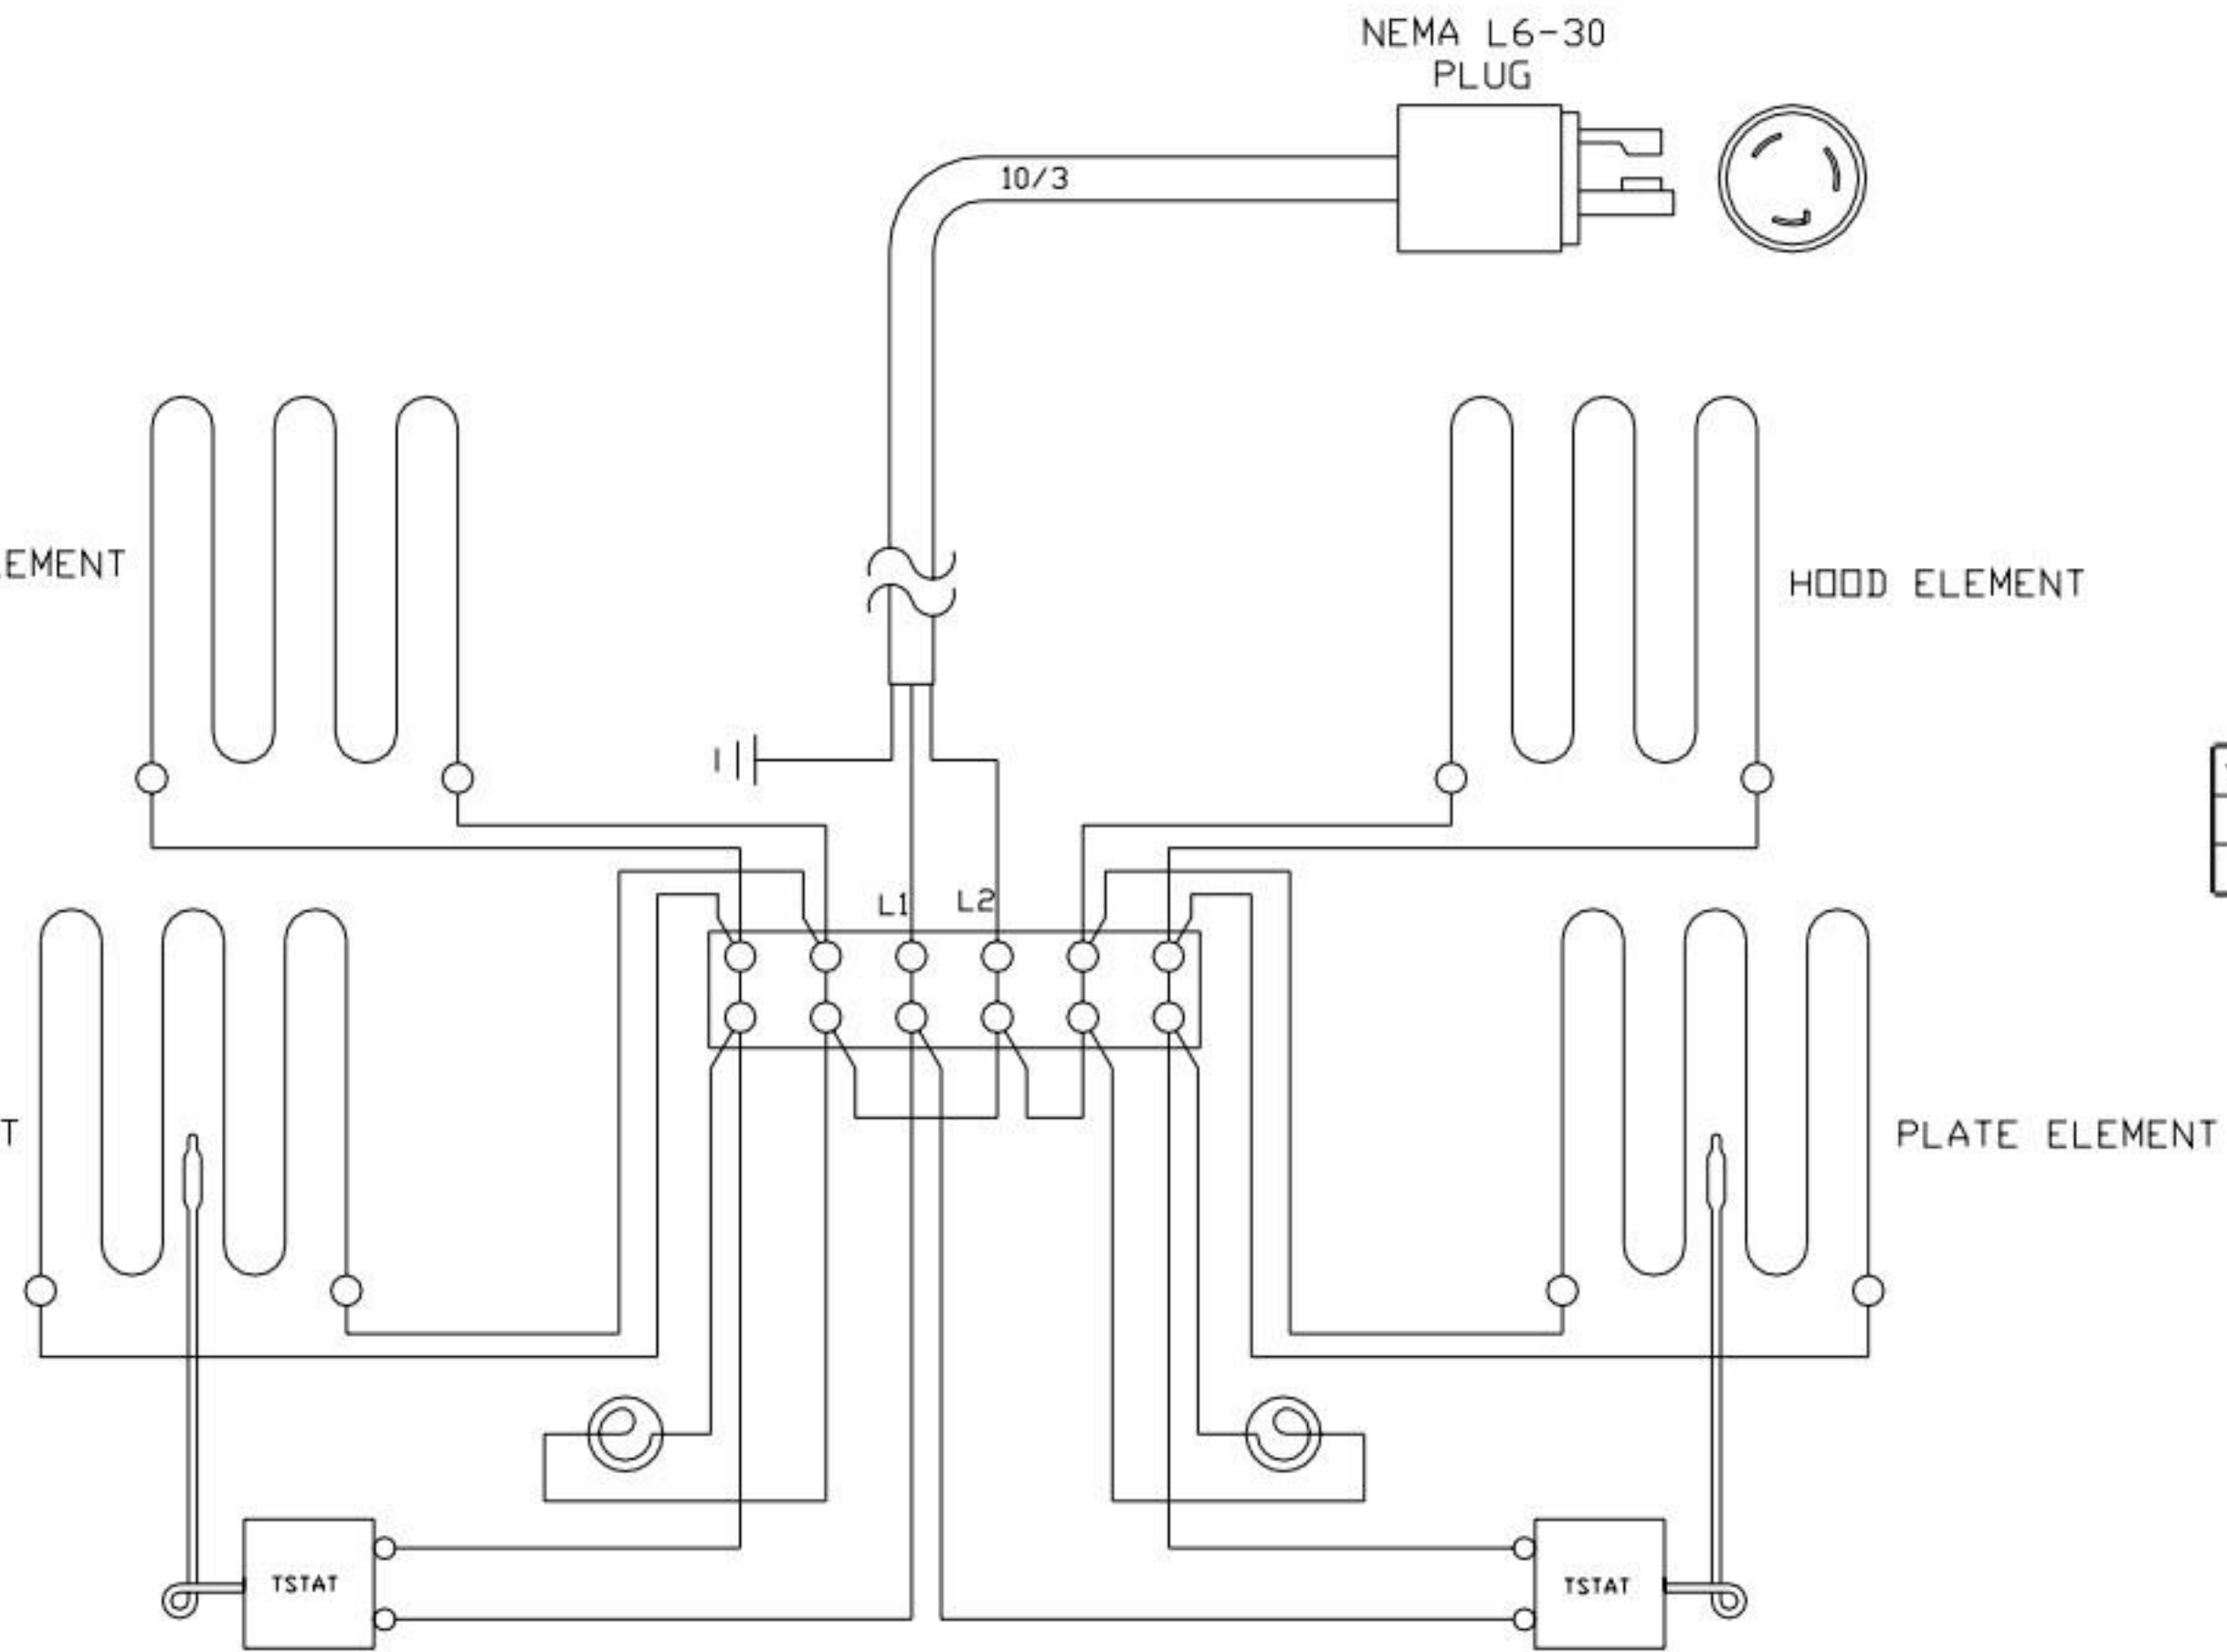

NEMA L6-30
PLUG

10/3

L1 L2

HOOD ELEMENT

PLATE ELEMENT

NEMA L6-30
PLUG

10/3

HOOD ELEMENT

HOOD ELEMENT

PLATE ELEMENT

PLATE ELEMENT

VOLTS	KW	AMPS
208	3.24	15.6
240	4.3	18

LG48

LG36

LG24

LG48

LG36

LG24

LG48

LG36

LG24