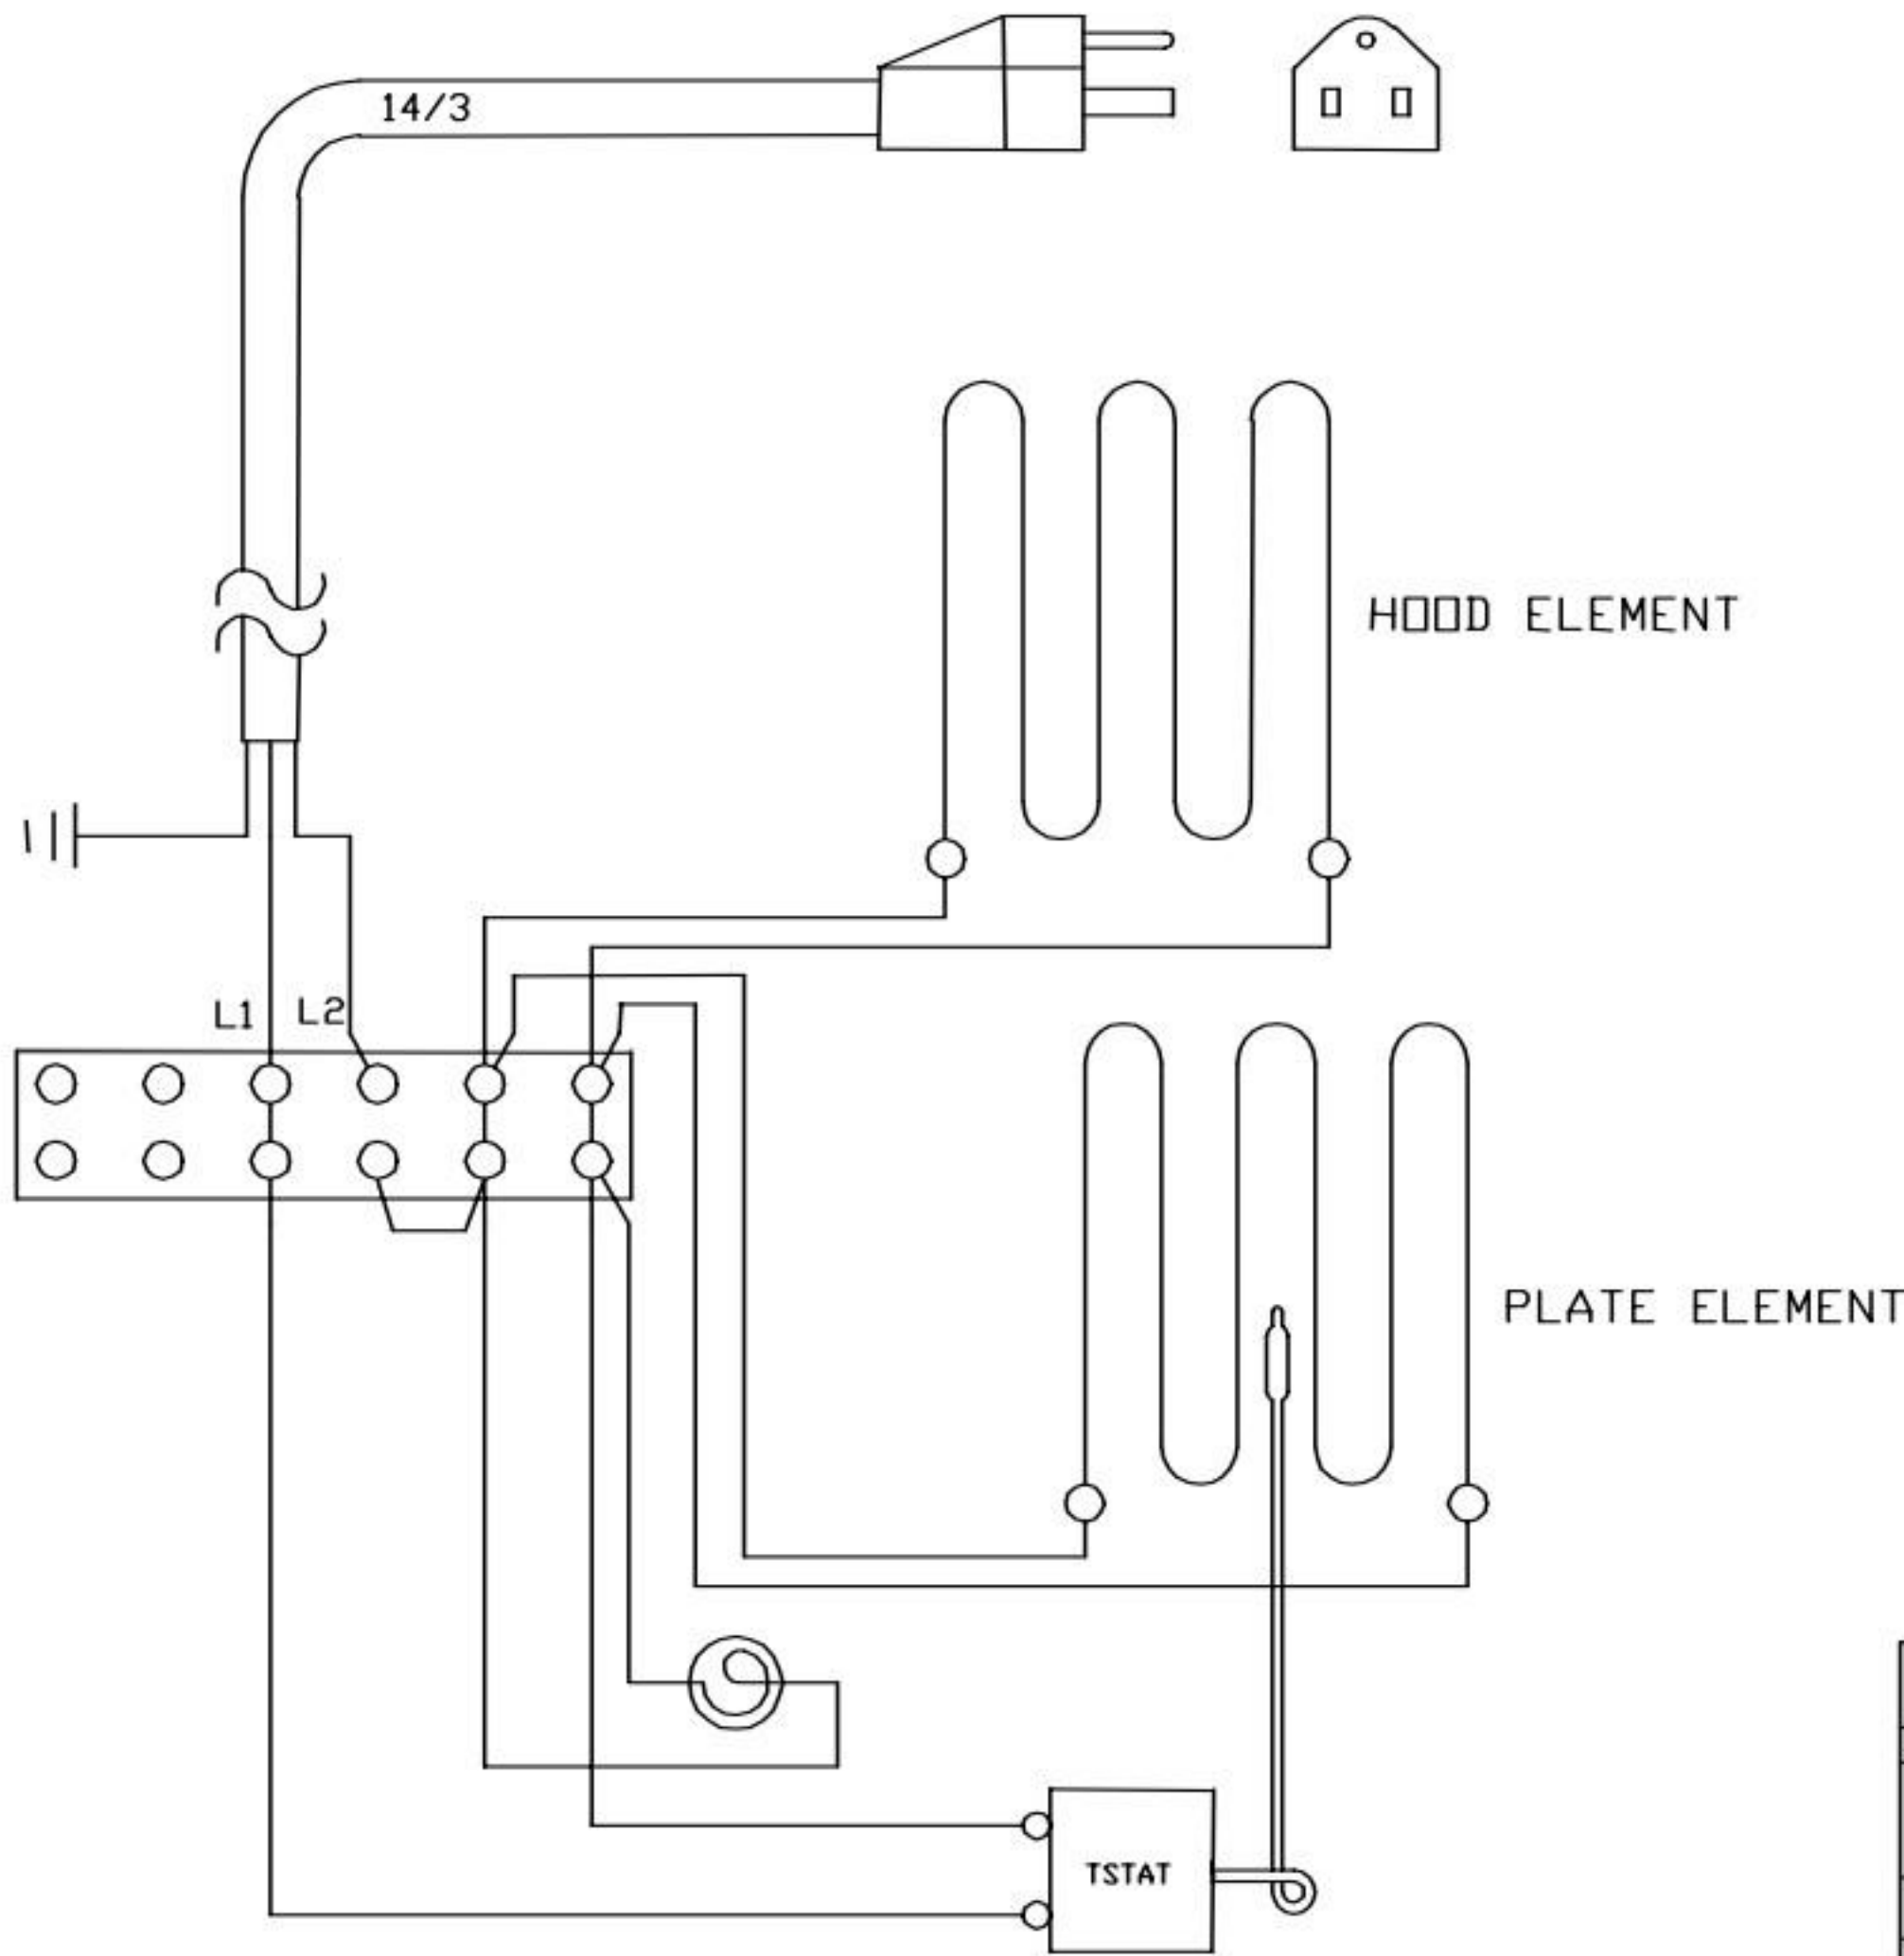

NEMA L6-30
PLUG

10/3

L1 L2

HOOD ELEMENT

PLATE ELEMENT

NEMA L6-30
PLUG

10/3

HOOD ELEMENT

HOOD ELEMENT

PLATE ELEMENT

PLATE ELEMENT

VOLTS	KW	AMPS
208	3.24	15.6
240	4.3	18

LG48

LG36

LG24

LG48

LG36

LG24

LG48

LG36

LG24