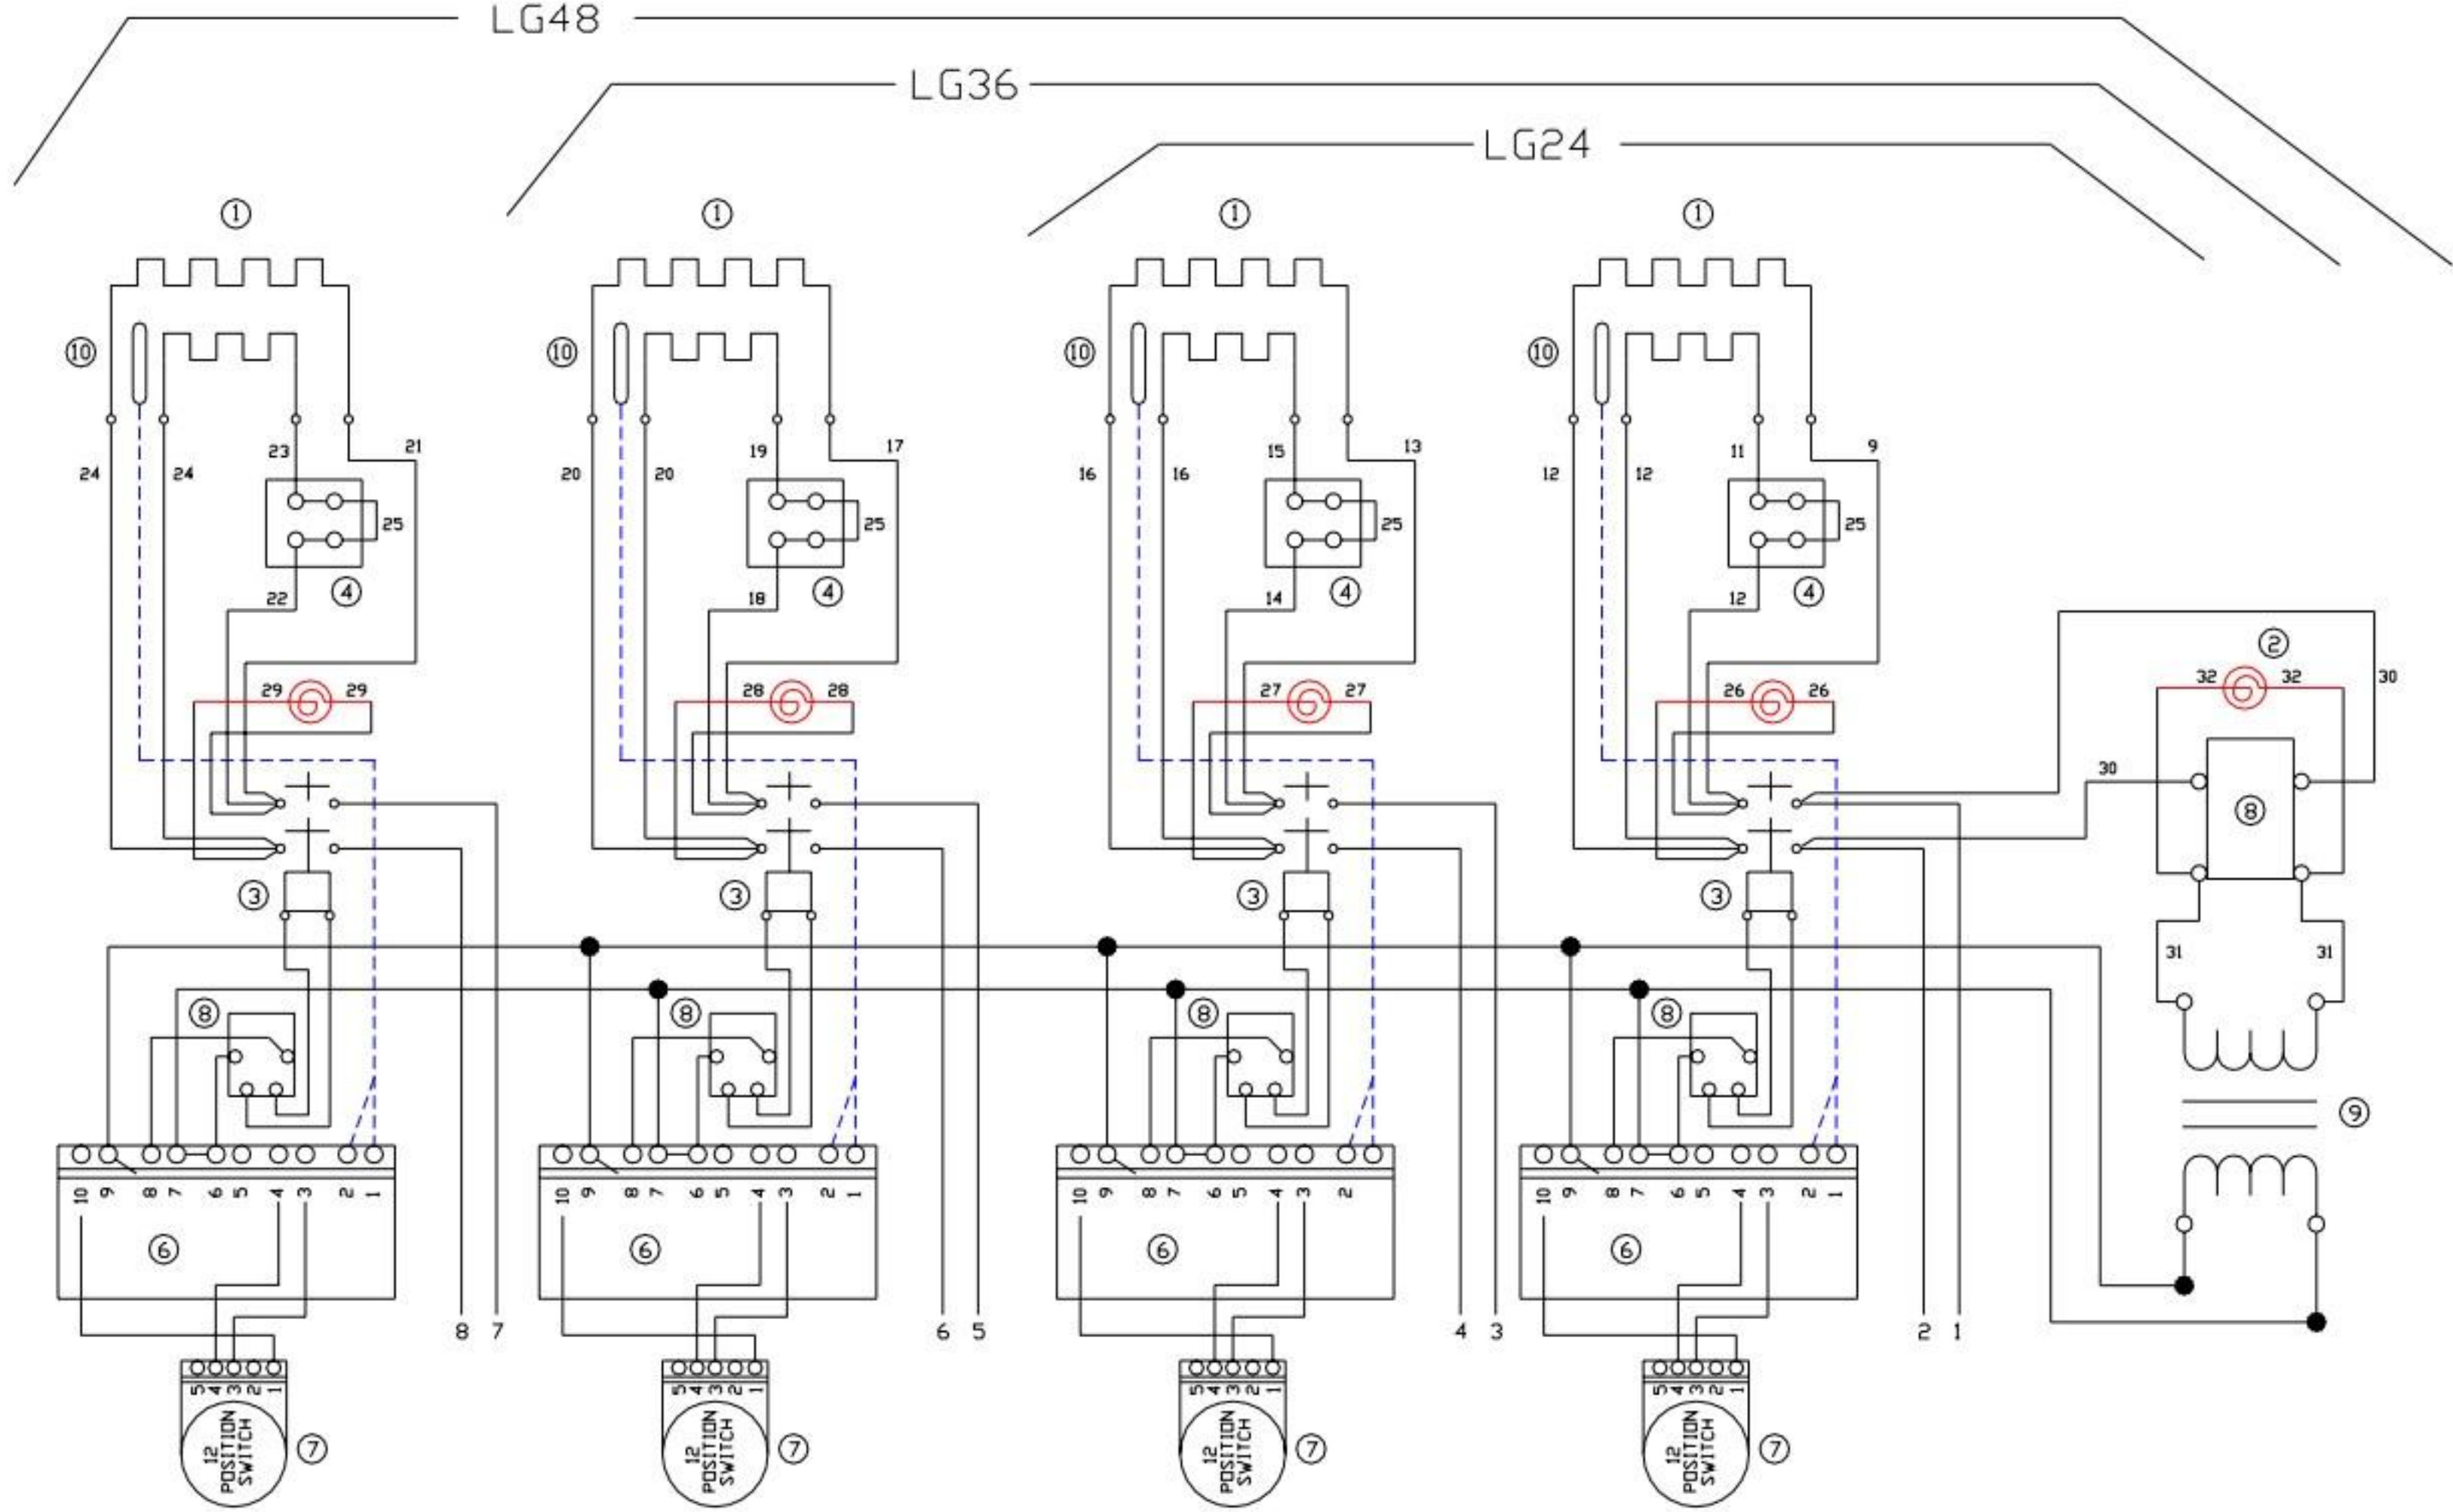

NEMA L6-30
PLUG

10/3

L1 L2

HOOD ELEMENT

PLATE ELEMENT

NEMA L6-30
PLUG

10/3

HOOD ELEMENT

HOOD ELEMENT

PLATE ELEMENT

PLATE ELEMENT

VOLTS	KW	AMPS
208	3.24	15.6
240	4.3	18

LG48

LG36

LG24

LG48

LG36

LG24

LG48

LG36

LG24