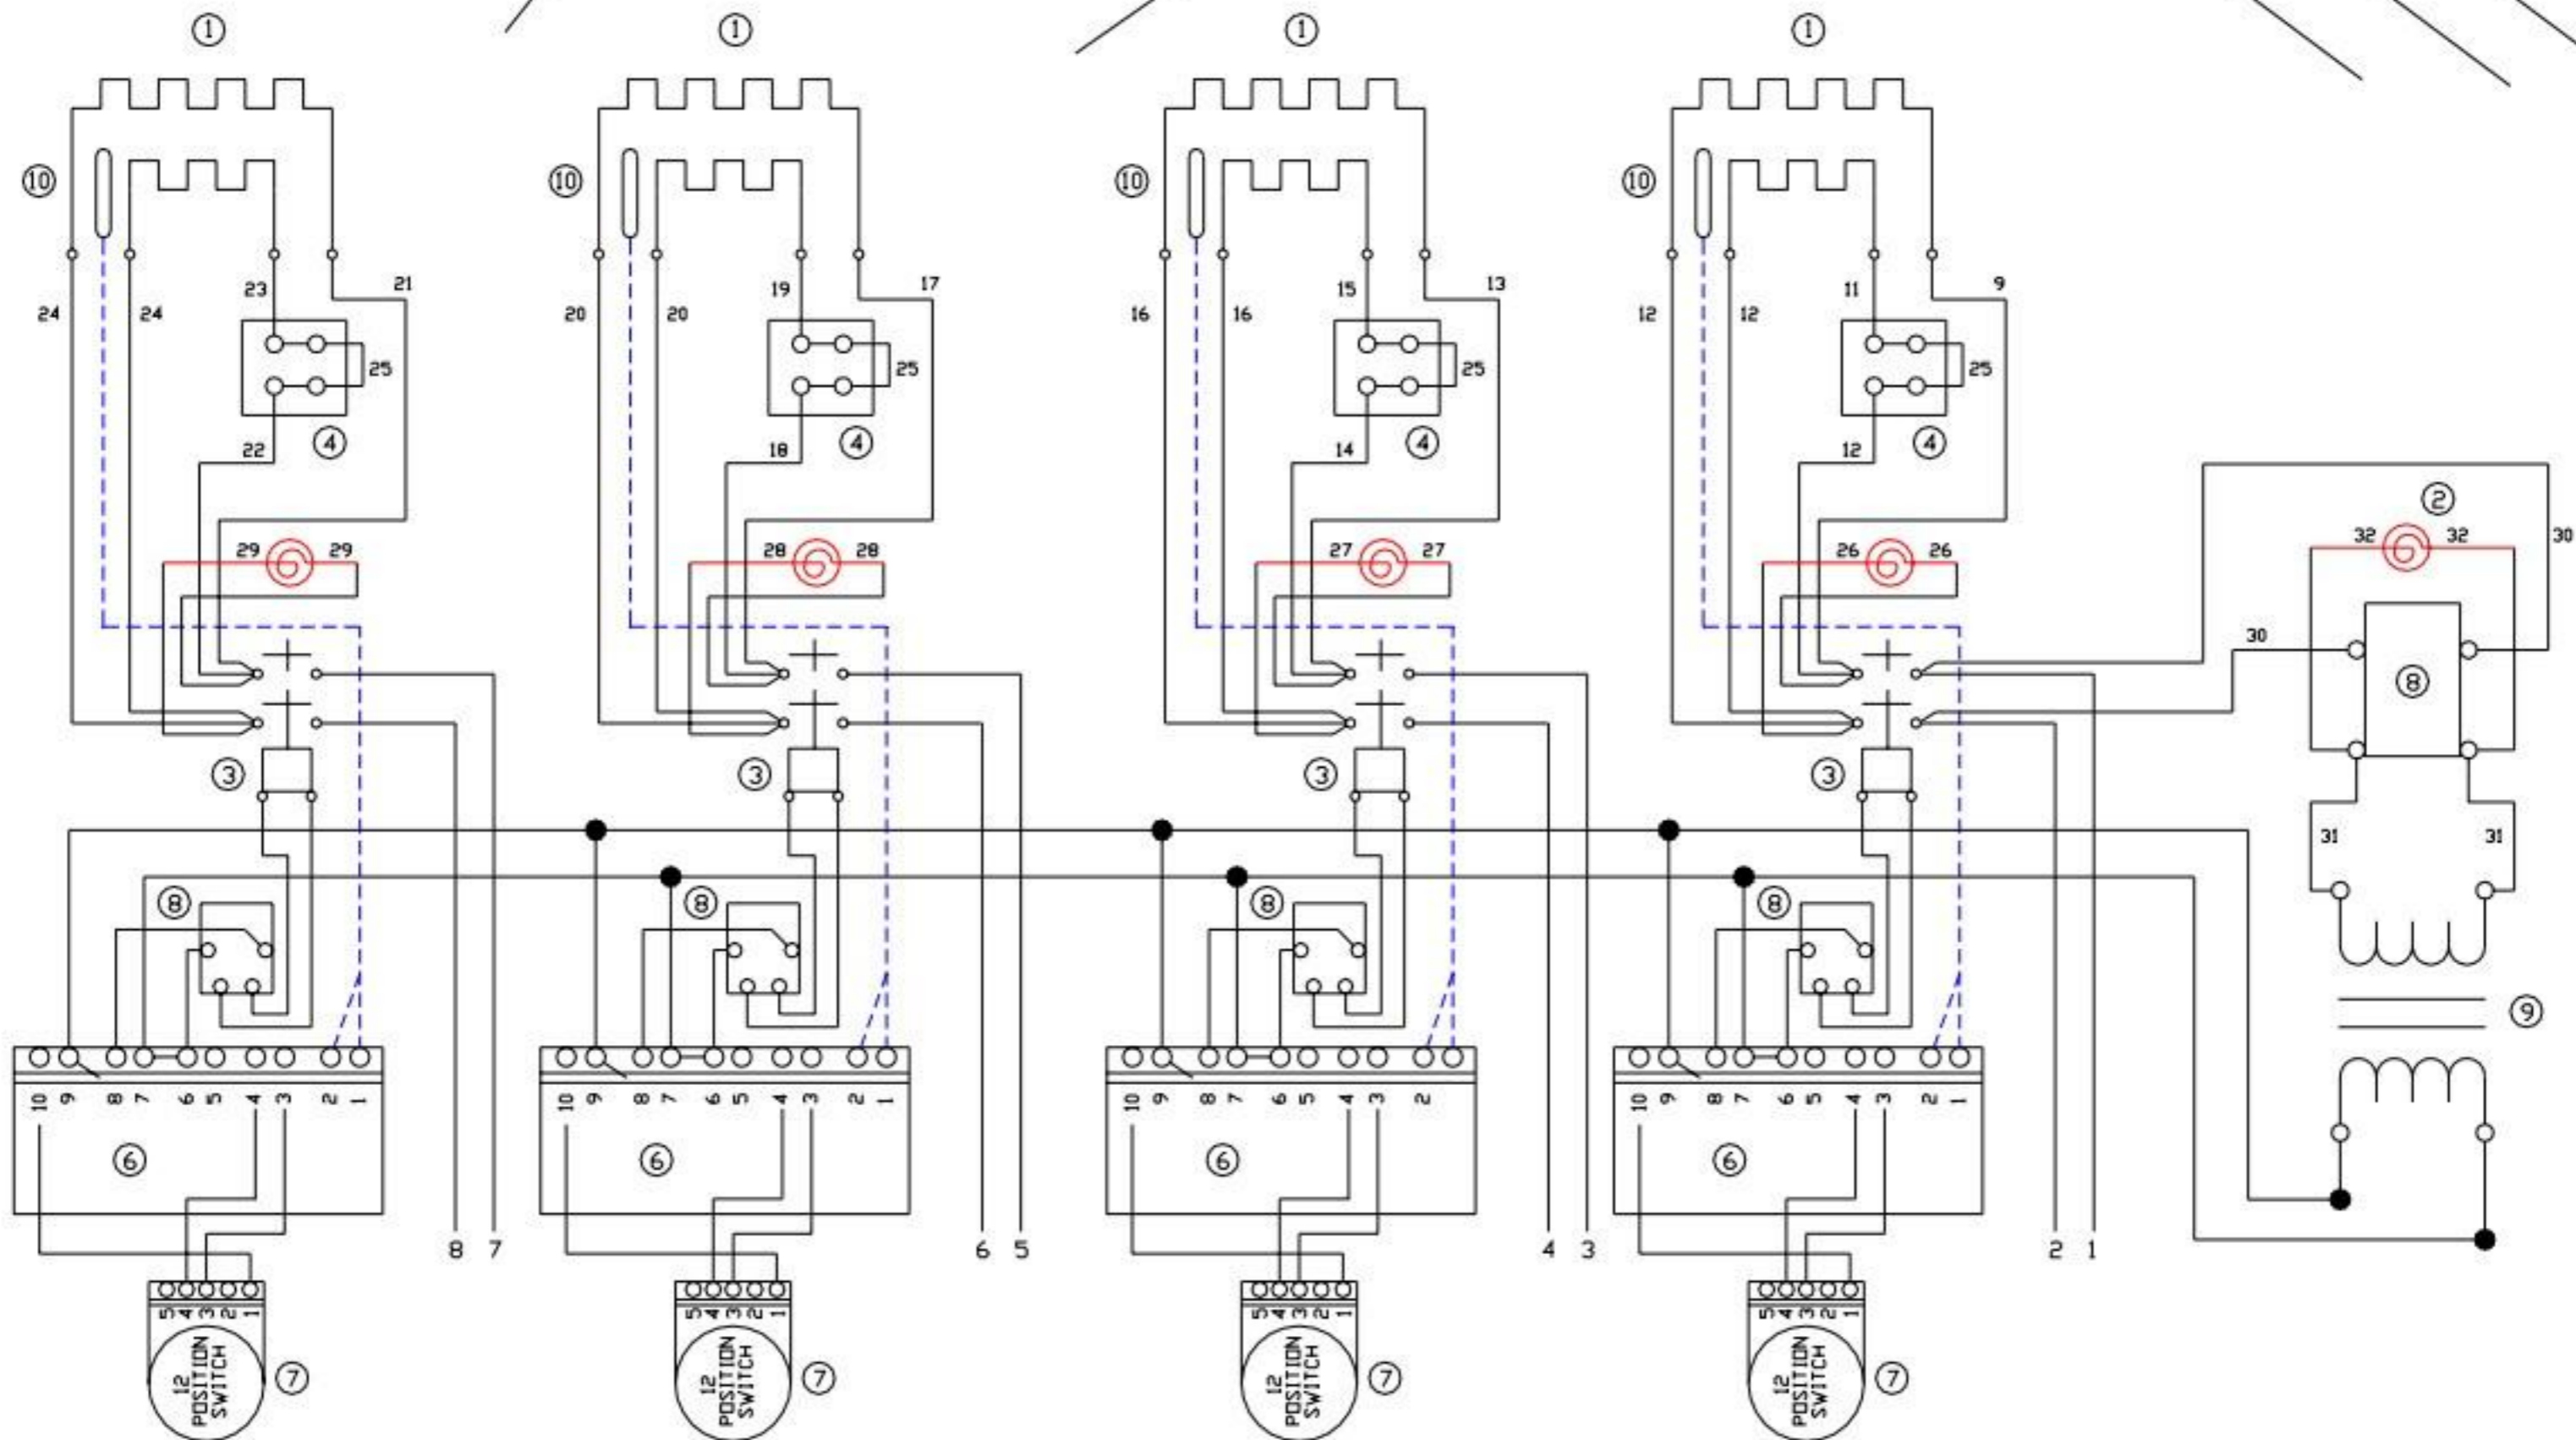

NEMA L6-30
PLUG

10/3

L1 L2

HOOD ELEMENT

PLATE ELEMENT

NEMA L6-30
PLUG

10/3

HOOD ELEMENT

HOOD ELEMENT

PLATE ELEMENT

PLATE ELEMENT

VOLTS	KW	AMPS
208	3.24	15.6
240	4.3	18

LG48

LG36

LG24

LG48

LG36

LG24

LG48

LG36

LG24