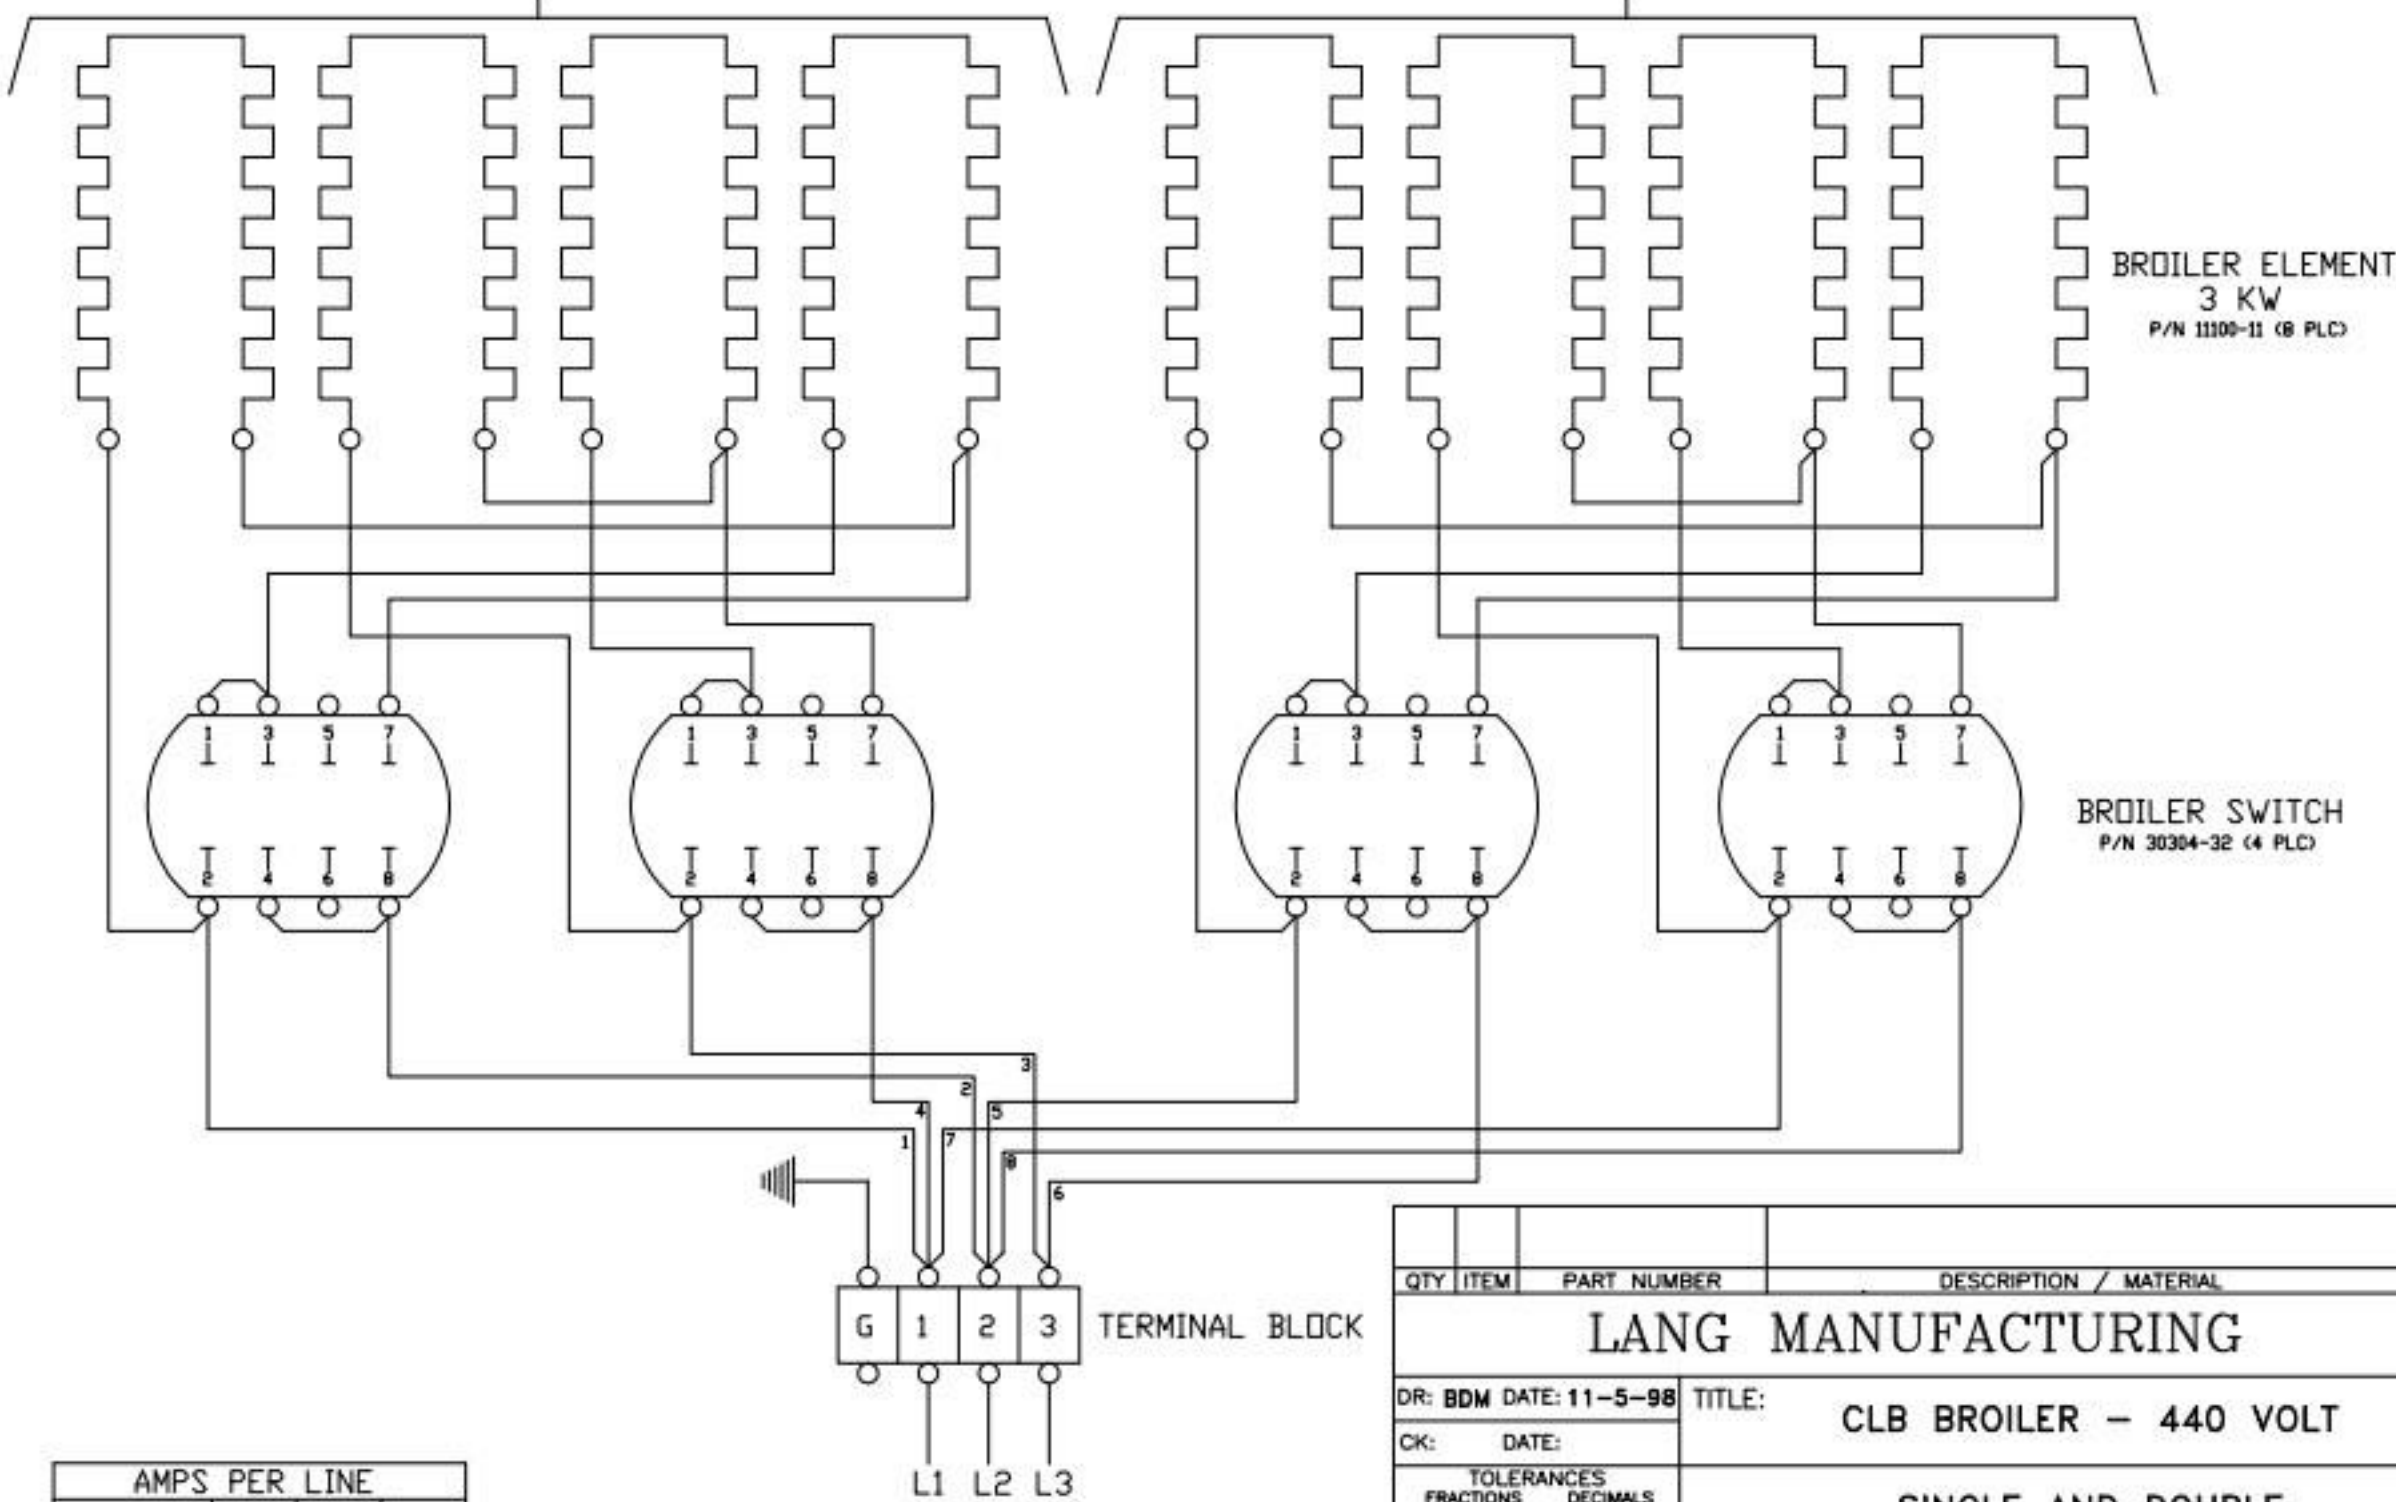

BOTTOM DECK

TOP DECK

ITEM#	PART#	DESCRIPTION
14	11100-11	ELEMENT
16	30500-11	LARGE 2 POLE TERMINAL BLOCK
36	30304-32	2 HEAT SWITCH - 25 AMP

QTY	ITEM	PART NUMBER	DESCRIPTION / MATERIAL
<b>LANG MANUFACTURING</b>			
DR: BDM		DATE: 6-26-00	TITLE: CLB-2C-S
CK:		DATE:	
TOLERANCES FRACTIONS    DECIMALS ± 1/64        .X ± .05 ANGLES        .XX ± .03 ± .5"         .XXX ± .015 UNLESS OTHERWISE SPECIFIED DIMENSIONS ARE IN INCHES			
SCALE: TO FIT		NEXT HIGHER ASSY. SHEET	DRAWING NUMBER    REV
		1 OF 1	61131-06    A

SINGLE DECK BROILER  
OR BOTTOM DECK OF 2 DECK BROILER

TOP DECK OF 2 DECK BROILER

AMPS PER LINE			
	L1	L2	L3
SINGLE	23.6	13.6	13.6
DOUBLE	35.4	35.4	23.6

QTY	ITEM	PART NUMBER	DESCRIPTION / MATERIAL
<b>LANG MANUFACTURING</b>			
DR: BDM DATE: 11-5-98		TITLE: CLB BROILER - 440 VOLT	
CK: DATE:			
TOLERANCES			
FRACTIONS		DECIMALS	
± 1/64		X ± .05	
ANGLES		XX ± .03	
± 5°		XXX ± .015	
UNLESS OTHERWISE SPECIFIED DIMENSIONS ARE IN INCHES			
SCALE: TO FIT		NEXT HIGHER ASSY.	SHEET
			DRAWING NUMBER
			REV
		1 OF 1	61118-25