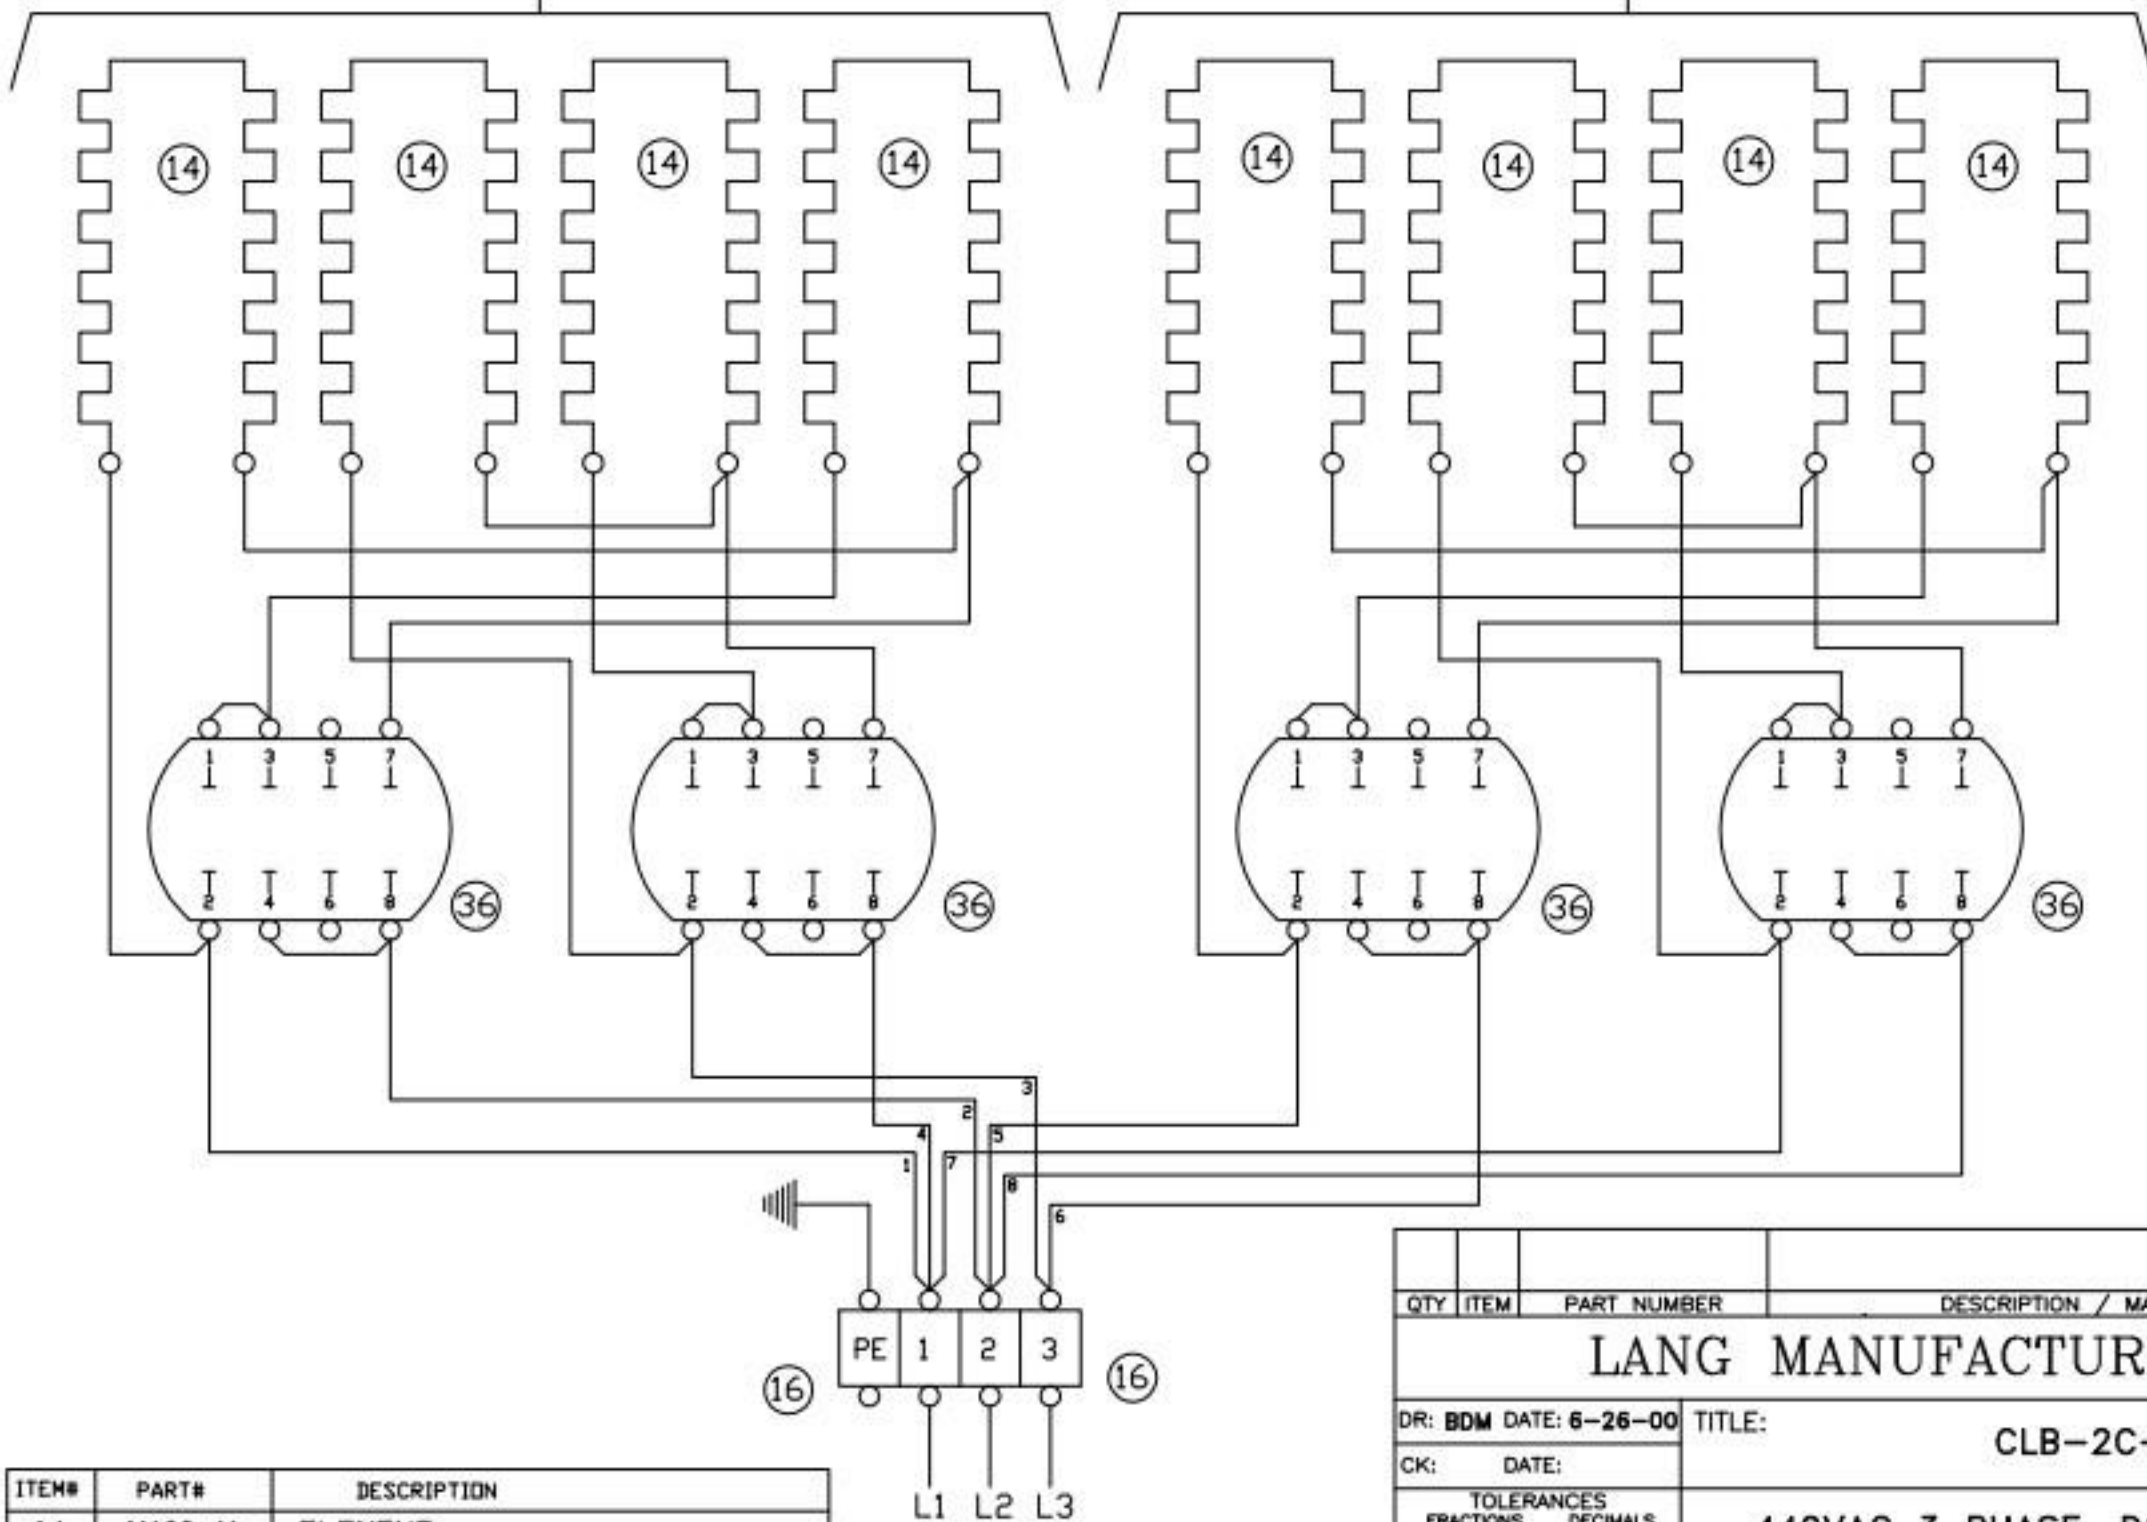

BOTTOM DECK

TOP DECK

ITEM#	PART#	DESCRIPTION
14	11100-11	ELEMENT
16	30500-11	LARGE 2 POLE TERMINAL BLOCK
36	30304-32	2 HEAT SWITCH - 25 AMP

QTY	ITEM	PART NUMBER	DESCRIPTION / MATERIAL
<b>LANG MANUFACTURING</b>			
DR: BDM		DATE: 6-26-00	TITLE: CLB-2C-S
CK:		DATE:	
TOLERANCES FRACTIONS    DECIMALS ± 1/64        .X ± .05 ANGLES        .XX ± .03 ± .5"         .XXX ± .015 UNLESS OTHERWISE SPECIFIED DIMENSIONS ARE IN INCHES			
SCALE: TO FIT		NEXT HIGHER ASSY. SHEET	DRAWING NUMBER    REV
		1 OF 1	61131-06    A

SINGLE DECK BROILER  
OR BOTTOM DECK OF 2 DECK BROILER

TOP DECK OF 2 DECK BROILER

AMPS PER LINE			
	L1	L2	L3
SINGLE	23.6	13.6	13.6
DOUBLE	35.4	35.4	23.6

QTY	ITEM	PART NUMBER	DESCRIPTION / MATERIAL
<b>LANG MANUFACTURING</b>			
DR: BDM DATE: 11-5-98		TITLE: CLB BROILER - 440 VOLT	
CK: DATE:			
TOLERANCES			
FRACTIONS		DECIMALS	
± 1/64		X ± .05	
ANGLES		XX ± .03	
± 5°		XXX ± .015	
UNLESS OTHERWISE SPECIFIED DIMENSIONS ARE IN INCHES			
SCALE: TO FIT		NEXT HIGHER ASSY.	SHEET
			DRAWING NUMBER
			REV
		1 OF 1	61118-25