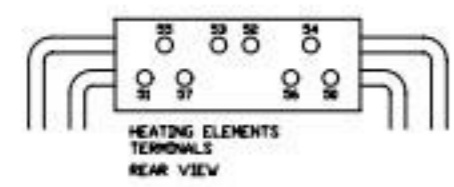

REVISION BLOCK						
REV	ECN NO.	DESCRIPTION	DR:	MFG	ENG	DATE
B		ADDED 380 VOLT	DLG			04-23-0

- JP11 = HEAT
- JP12 = HI SP MOTOR
- JP13 = LO SP MOTOR
- JP14 = DPT STEAM
- JP15 = OVEN LIGHTS
- JP21 = RTD
- JP35 = DOOR SW
- JP40 = POWER SUPPLY
- GP3 = CHASSIS GROUND
- GP4 = CHASSIS GROUND
- JP41 = RS232 CONNECTOR

	VOLTS	KV			TOTAL	AMPS			I PHASE
		L1-L2	L2-L3	L3-L1		L1	L2	L3	
1 DECK	480	6.0	2.7	2.7	11.5	15.8	15.8	10.0	N/A
1 DECK	380	6.0	2.7	2.7	11.5	19.7	19.7	17.2	N/A
2 DECK	480	8.7	8.7	5.4	23.0	25.8	31.6	25.8	N/A
2 DECK	380	8.7	8.7	5.4	23.0	32.1	39.5	32.1	N/A

SERVICE CONNECTIONS					
THREE PHASE			SINGLE PHASE		
	L1	L2	L3	N/A	N/A
1 DECK	1	2	3	N/A	N/A
2 DECK	1-6	2-4	3-5	N/A	N/A

PLATINUM

QTY	ITEM	PART NUMBER	DESCRIPTION / MATERIAL
LANG MANUFACTURING			
DR: TPV DATE: 7/1/88		TITLE: W/D ECCO-PT	
CK: TPV DATE:		480, 380 VAC	
TOLERANCES FRACTIONS DECIMALS 1/64 .0015 1/32 .0030 1/16 .0045 3/32 .0090 1/8 .0150 3/16 .0315 1/4 .0630 3/8 .1260 1/2 .2520 3/4 .3780 1 .7560 UNLESS OTHERWISE SPECIFIED DIMENSIONS ARE IN INCHES		NEXT HIGHER ASSY.	SHEET
SCALE: TO FIT		1 OF 1	DRAWING NUMBER
		61111-153	REV
			B