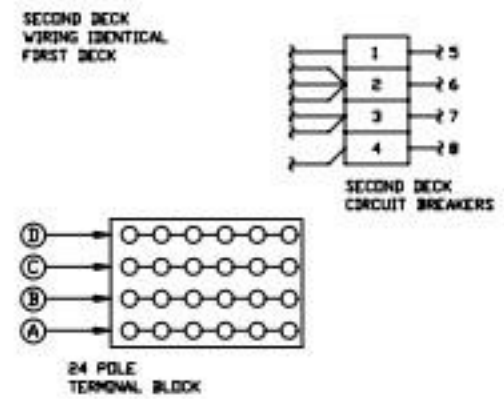

- JP11 = HEAT
- JP12 = HI SP MOTOR
- JP13 = LO SP MOTOR
- JP14 = DPT STEAM
- JP15 = OVEN LIGHTS
- JP21 = RTD
- JP35 = DOOR SW
- JP40 = POWER SUPPLY
- GP3 = CHASSIS GROUND
- GP4 = CHASSIS GROUND
- JP41 = RS232 CONNECTOR