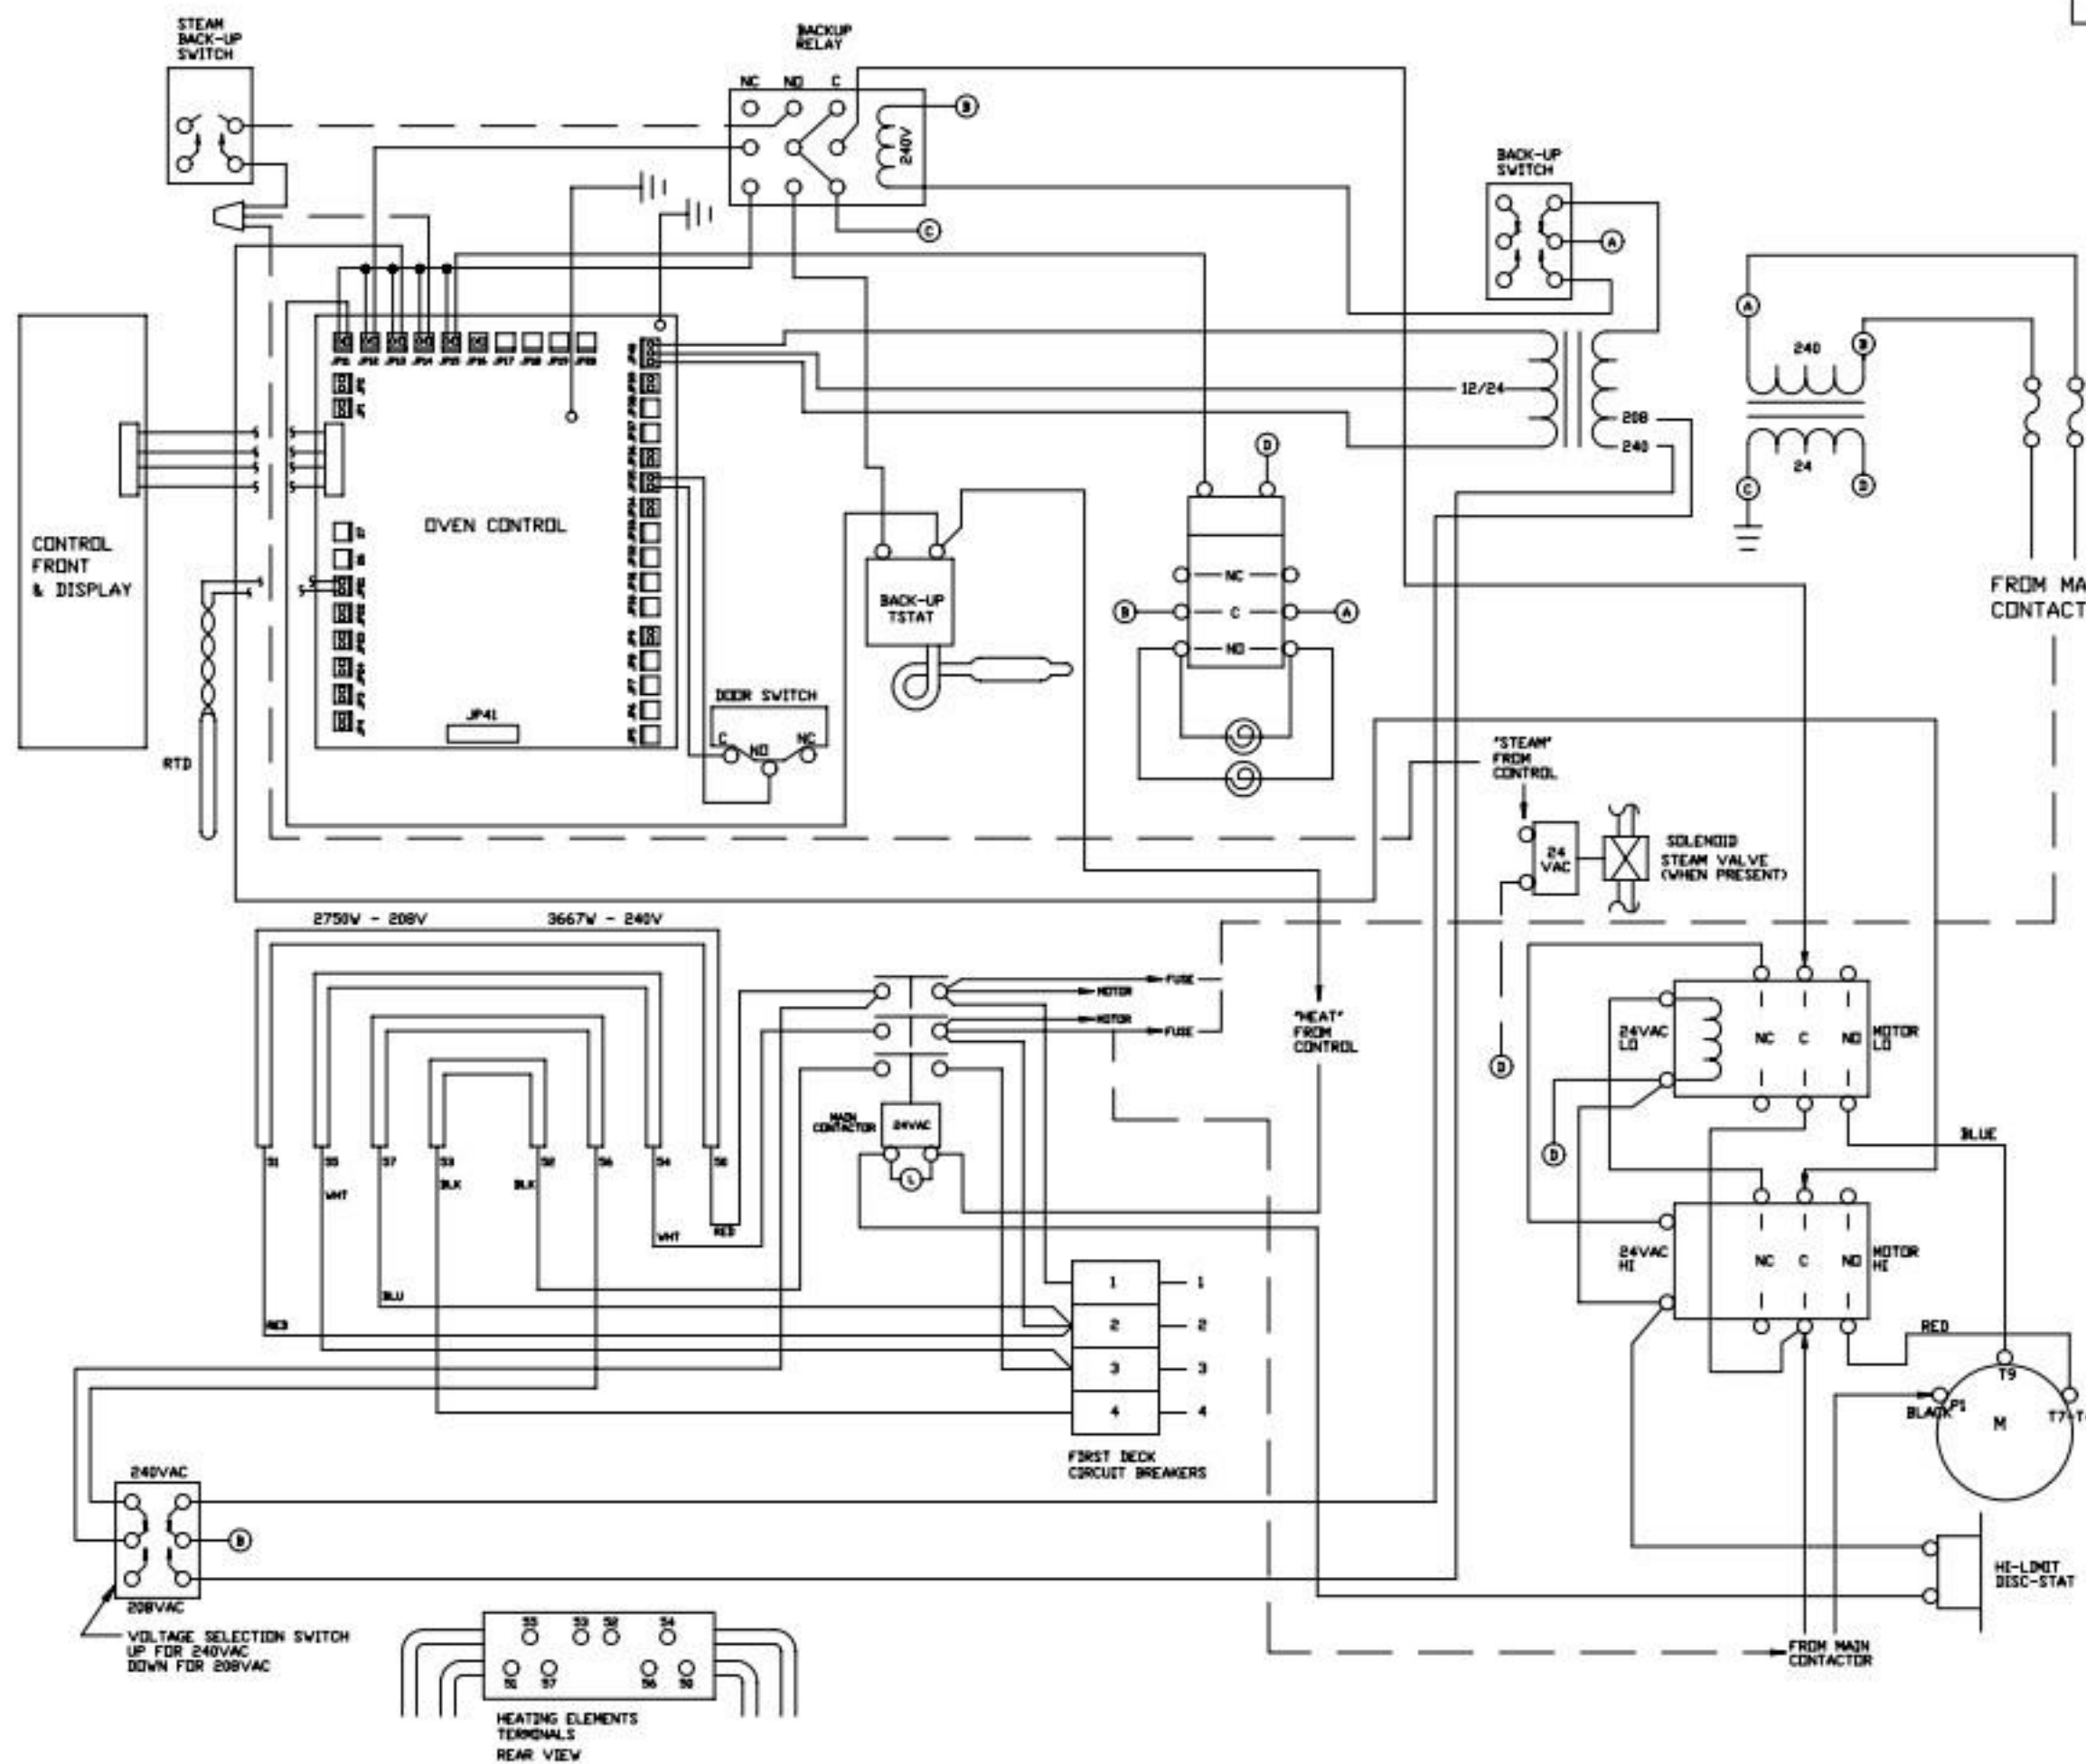

REVISION BLOCK

REV	ECN NO.	DESCRIPTION	DR:	MFG	ENG	DATE
A		ADDED 208/240VAC TOGGLE SWITCH	BT			6-9-98