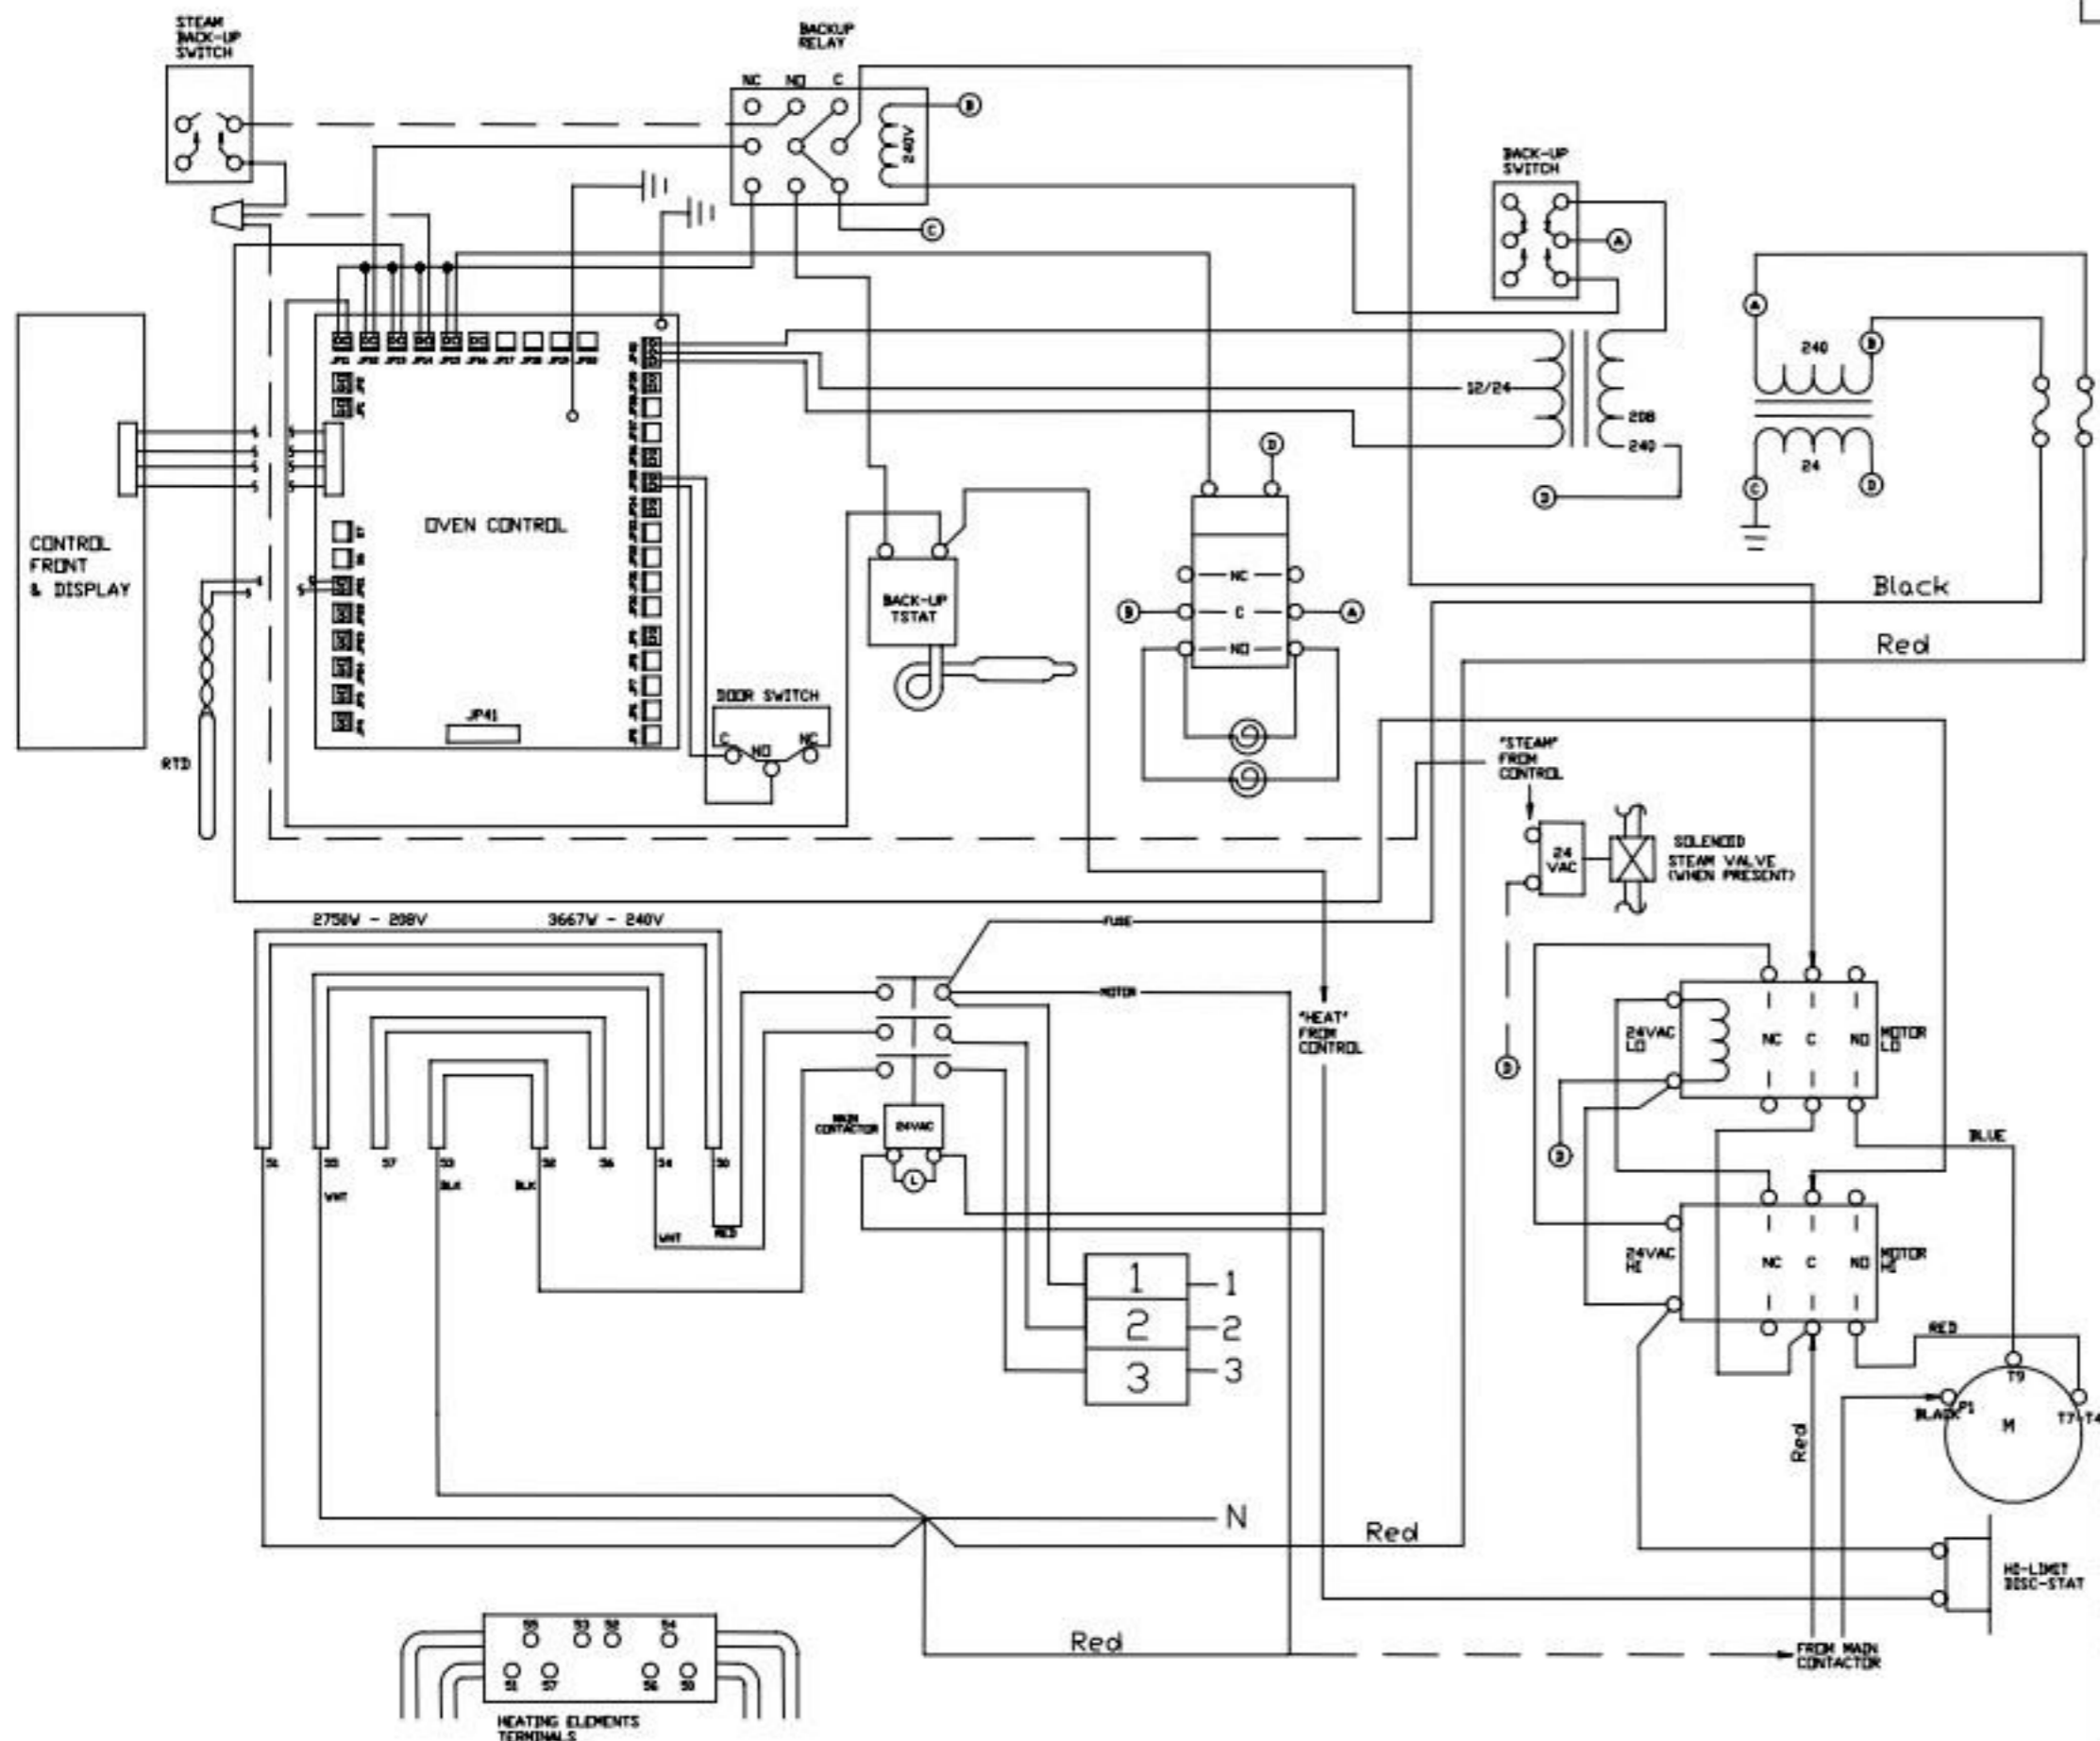

REVISION BLOCK						
REV	ECN NO.	DESCRIPTION	DR:	MFG	ENG	DATE
B			CDS			11/17/99

- JP11 = HEAT
- JP12 = HI SP MOTOR
- JP13 = LO SP MOTOR
- JP14 = DPT STEAM
- JP15 = OVEN LIGHTS
- JP21 = RTD
- JP35 = DOOR SW
- JP40 = POWER SUPPLY
- GP3 = CHASSIS GROUND
- GP4 = CHASSIS GROUND
- JP41 = RS232 CONNECTOR