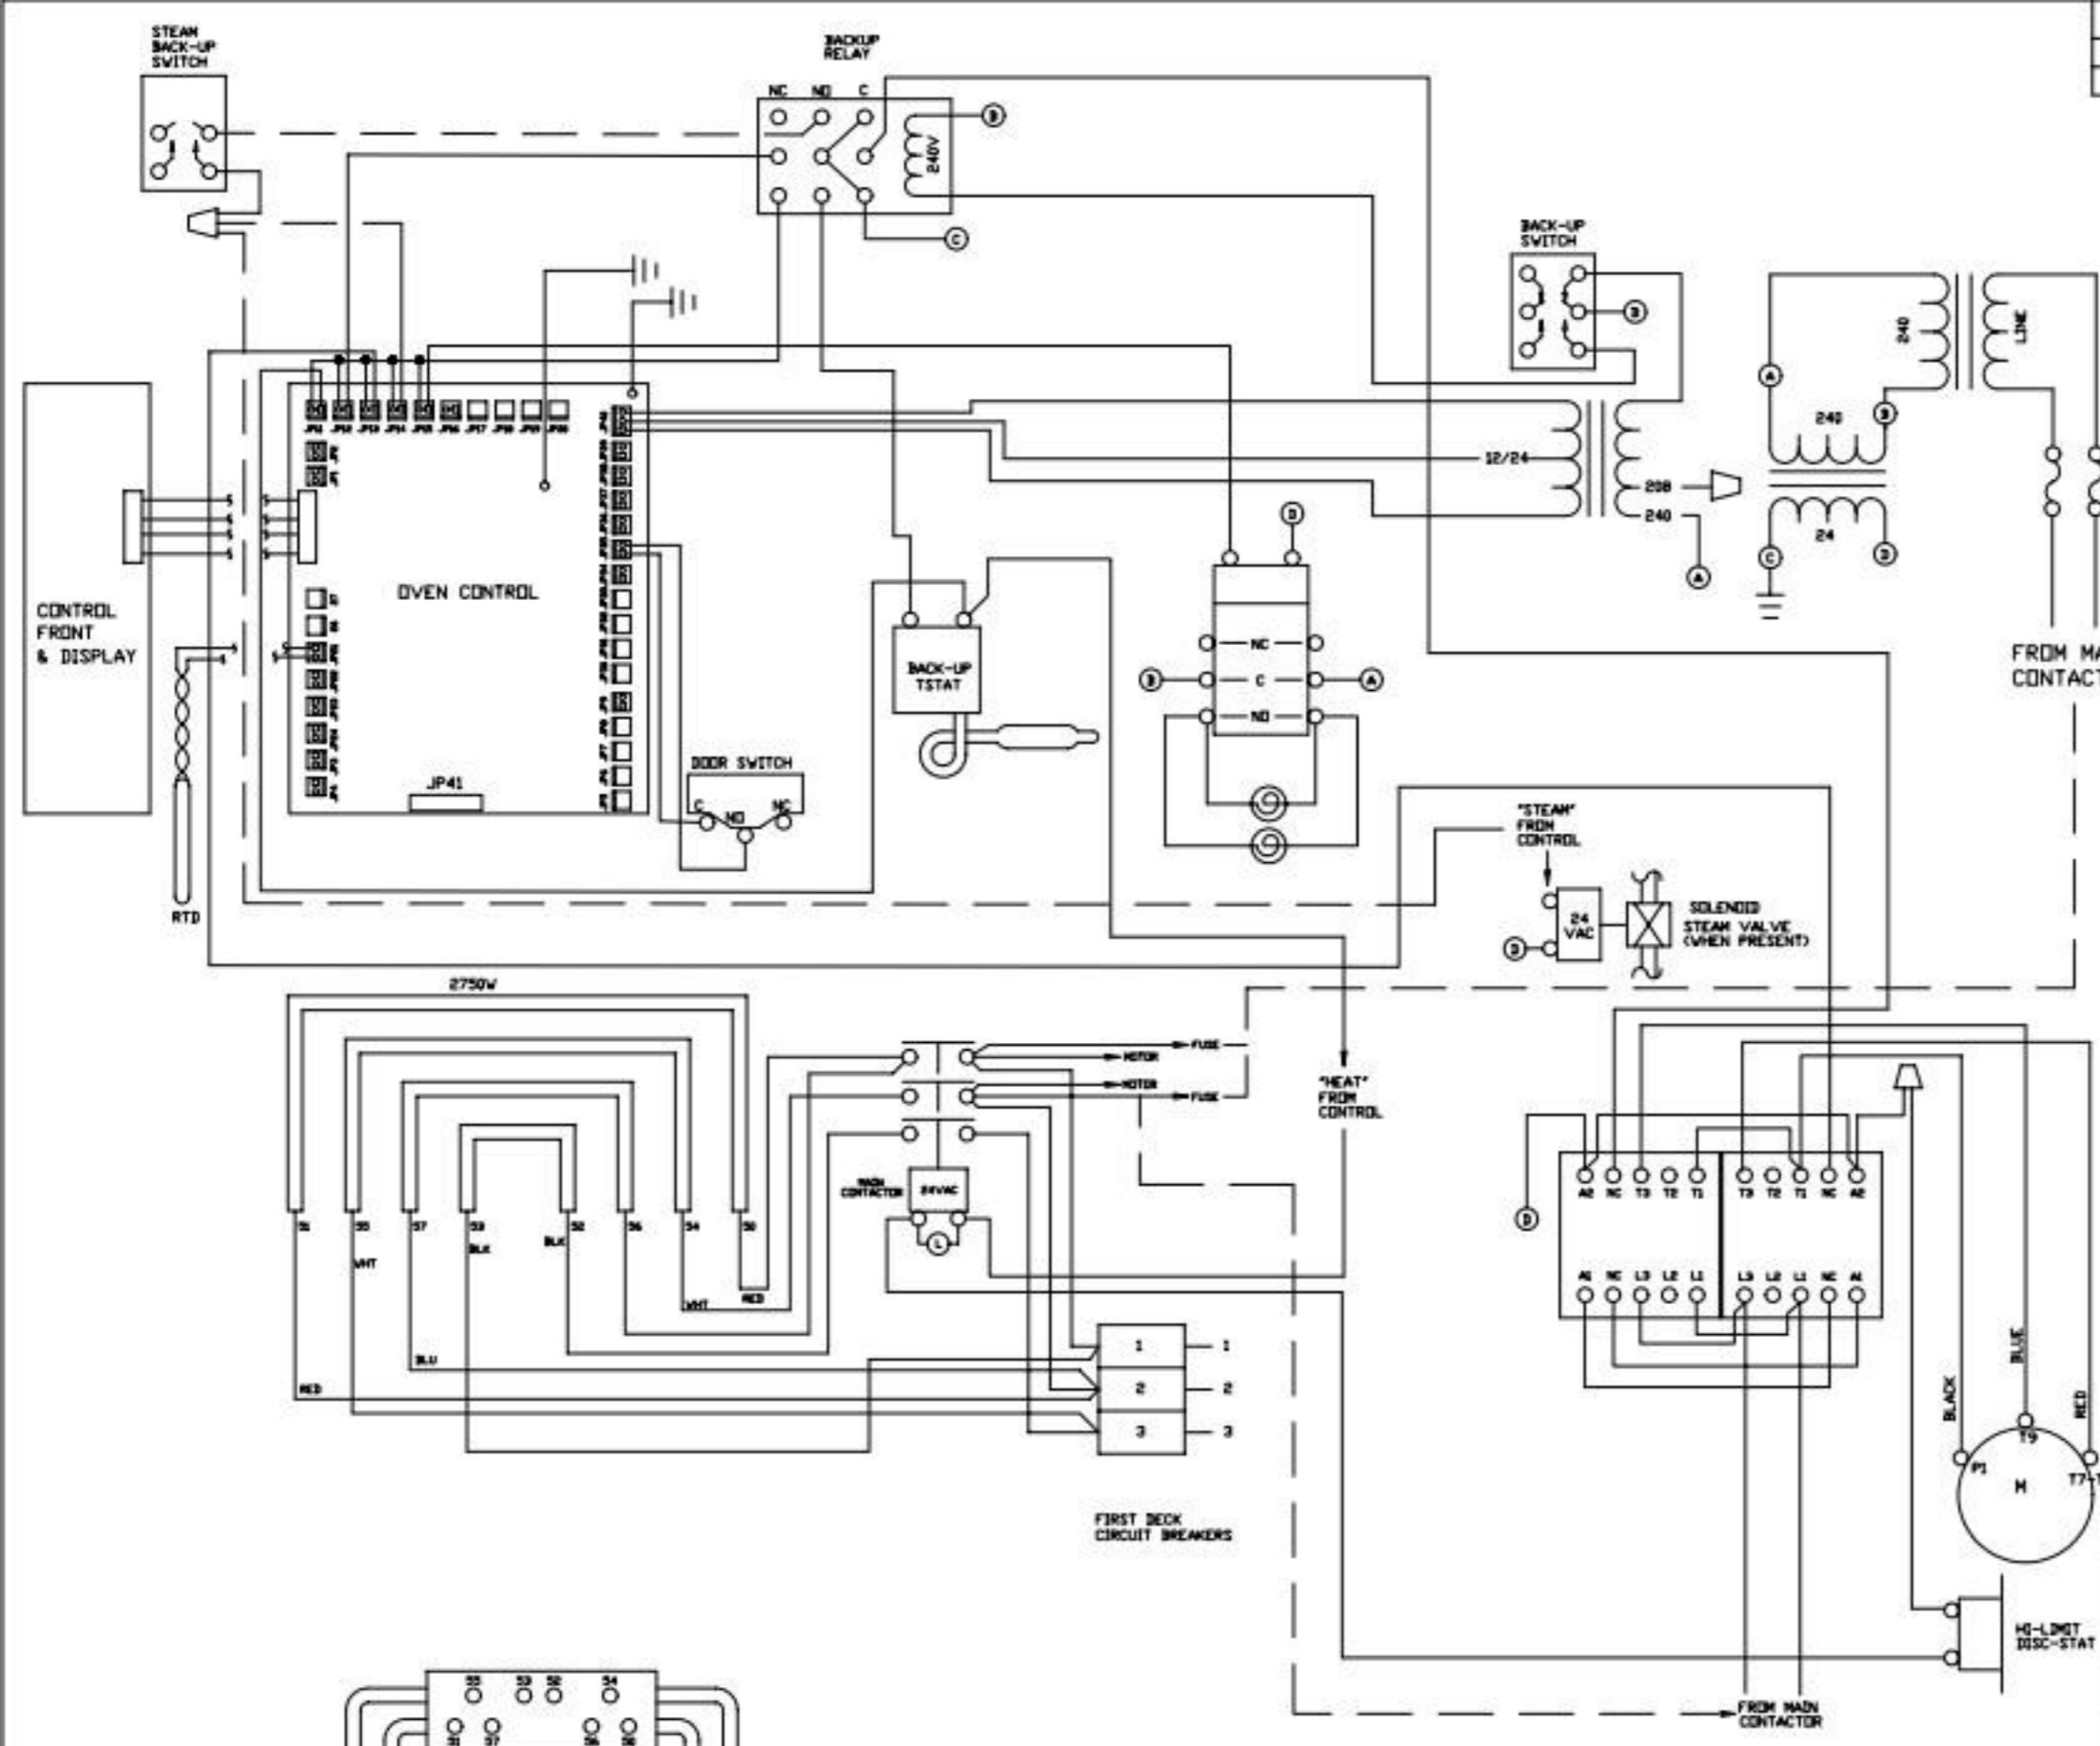

REVISION BLOCK

REV	ECN NO.	DESCRIPTION	DR:	MFG	ENG	DATE
A		ADDED 208/240VAC TOGGLE SWITCH	BT			6-9-98

- JP11 = HEAT
- JP12 = HI SP MOTOR
- JP13 = LO SP MOTOR
- JP14 = DPT STEAM
- JP15 = OVEN LIGHTS
- JP21 = RTD
- JP35 = DOOR SW
- JP40 = POWER SUPPLY
- GP3 = CHASSIS GROUND
- GP4 = CHASSIS GROUND
- JP41 = RS232 CONNECTOR

REVISION BLOCK						
REV	ECN NO.	DESCRIPTION	DR:	MFG	ENG	DATE
B		ADDED 380 VOLT	DLG			04-23-0

- JP11 = HEAT
- JP12 = HI SP MOTOR
- JP13 = LO SP MOTOR
- JP14 = DPT STEAM
- JP15 = OVEN LIGHTS
- JP21 = RTD
- JP35 = DOOR SW
- JP40 = POWER SUPPLY
- GP3 = CHASSIS GROUND
- GP4 = CHASSIS GROUND
- JP41 = RS232 CONNECTOR

SERVICE CONNECTIONS					
THREE PHASE			SINGLE PHASE		
	L1	L2	L3	N/A	N/A
1 DECK	1	2	3	N/A	N/A
2 DECK	1-6	2-4	3-5	N/A	N/A

PLATINUM

QTY	ITEM	PART NUMBER	DESCRIPTION / MATERIAL
LANG MANUFACTURING			
DR: TPV DATE: 7/1/88		TITLE: W/D ECCO-PT	
CK: TPV DATE:		480, 380 VAC	
TOLERANCES FRACTIONS DECIMALS 1/64 .0015 1/32 .0030 1/16 .0045 3/32 .0090 1/8 .0150 3/16 .0315 1/4 .0630 3/8 .1260 1/2 .2520 3/4 .3780 1 .7560 UNLESS OTHERWISE SPECIFIED DIMENSIONS ARE IN INCHES		NEXT HIGHER ASSY.	SHEET
SCALE: TO FIT		1 OF 1	DRAWING NUMBER
		61111-153	REV
			B