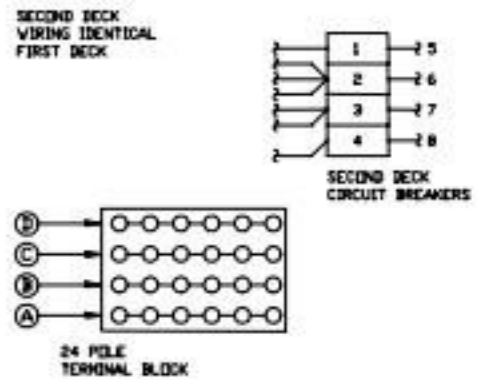

SERVICE CONNECTIONS					
THREE PHASE			SINGLE PHASE		
	L1	L2	L3	N/A	N/A
1 DECK	1	2	3	N/A	N/A
2 DECK	1-6	2-4	3-5	N/A	N/A

PLATINUM

QTY	ITEM	PART NUMBER	DESCRIPTION / MATERIAL
LANG MANUFACTURING			
DR: TPV DATE: 7/1/88		TITLE: W/D ECCO-PT	
CK: TPV DATE:		480, 380 VAC	
TOLERANCES FRACTIONS DECIMALS 1/64 .0015 1/32 .0030 1/16 .0045 3/32 .0090 1/8 .0150 3/16 .0315 1/4 .0630 3/8 .1260 1/2 .2520 3/4 .3780 1 .7560 UNLESS OTHERWISE SPECIFIED DIMENSIONS ARE IN INCHES		NEXT HIGHER ASSY.	SHEET
SCALE: TO FIT		1 OF 1	DRAWING NUMBER
		61111-153	REV
			B

REVISION BLOCK						
REV	ECN NO.	DESCRIPTION	DR:	MFG	ENG	DATE
B			CDS			11/17/99

- JP11 = HEAT
- JP12 = HI SP MOTOR
- JP13 = LO SP MOTOR
- JP14 = DPT STEAM
- JP15 = OVEN LIGHTS
- JP21 = RTD
- JP35 = DOOR SW
- JP40 = POWER SUPPLY
- GP3 = CHASSIS GROUND
- GP4 = CHASSIS GROUND
- JP41 = RS232 CONNECTOR