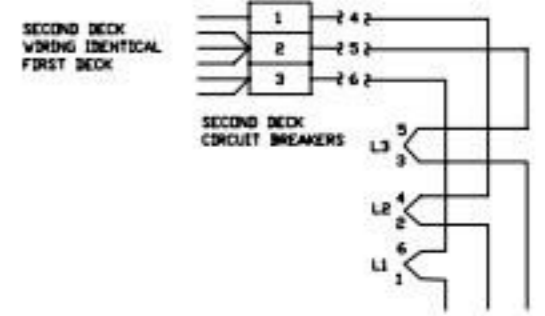

REVISION BLOCK						
REV	ECN NO.	DESCRIPTION	DR:	MFG	ENG	DATE
B		ADDED 380 VOLT	DLG			04-23-0

- JP11 = HEAT
- JP12 = HI SP MOTOR
- JP13 = LO SP MOTOR
- JP14 = DPT STEAM
- JP15 = OVEN LIGHTS
- JP21 = RTD
- JP35 = DOOR SW
- JP40 = POWER SUPPLY
- GP3 = CHASSIS GROUND
- GP4 = CHASSIS GROUND
- JP41 = RS232 CONNECTOR

	VOLTS	KV			TOTAL	AMPS			I PHASE
		L1-L2	L2-L3	L3-L1		L1	L2	L3	
1 DECK	480	6.0	2.7	2.7	11.5	15.8	15.8	10.0	N/A
1 DECK	380	6.0	2.7	2.7	11.5	19.7	19.7	17.2	N/A
2 DECK	480	8.7	8.7	5.4	23.0	25.8	31.6	25.8	N/A
2 DECK	380	8.7	8.7	5.4	23.0	32.1	39.5	32.1	N/A

SERVICE CONNECTIONS					
THREE PHASE			SINGLE PHASE		
	L1	L2	L3	N/A	N/A
1 DECK	1	2	3	N/A	N/A
2 DECK	1-6	2-4	3-5	N/A	N/A

PLATINUM

QTY	ITEM	PART NUMBER	DESCRIPTION / MATERIAL
LANG MANUFACTURING			
DR: TPV DATE: 7/1/88		TITLE: W/D ECCO-PT	
CK: TPV DATE:		480, 380 VAC	
TOLERANCES FRACTIONS DECIMALS 1/64 .0015 1/32 .0030 1/16 .0045 3/32 .0090 1/8 .0150 3/16 .0315 1/4 .0630 3/8 .1260 1/2 .2520 3/4 .3780 1 .7560 UNLESS OTHERWISE SPECIFIED DIMENSIONS ARE IN INCHES		NEXT HIGHER ASSY.	SHEET
SCALE: TO FIT		1 OF 1	DRAWING NUMBER
		61111-153	REV
			B