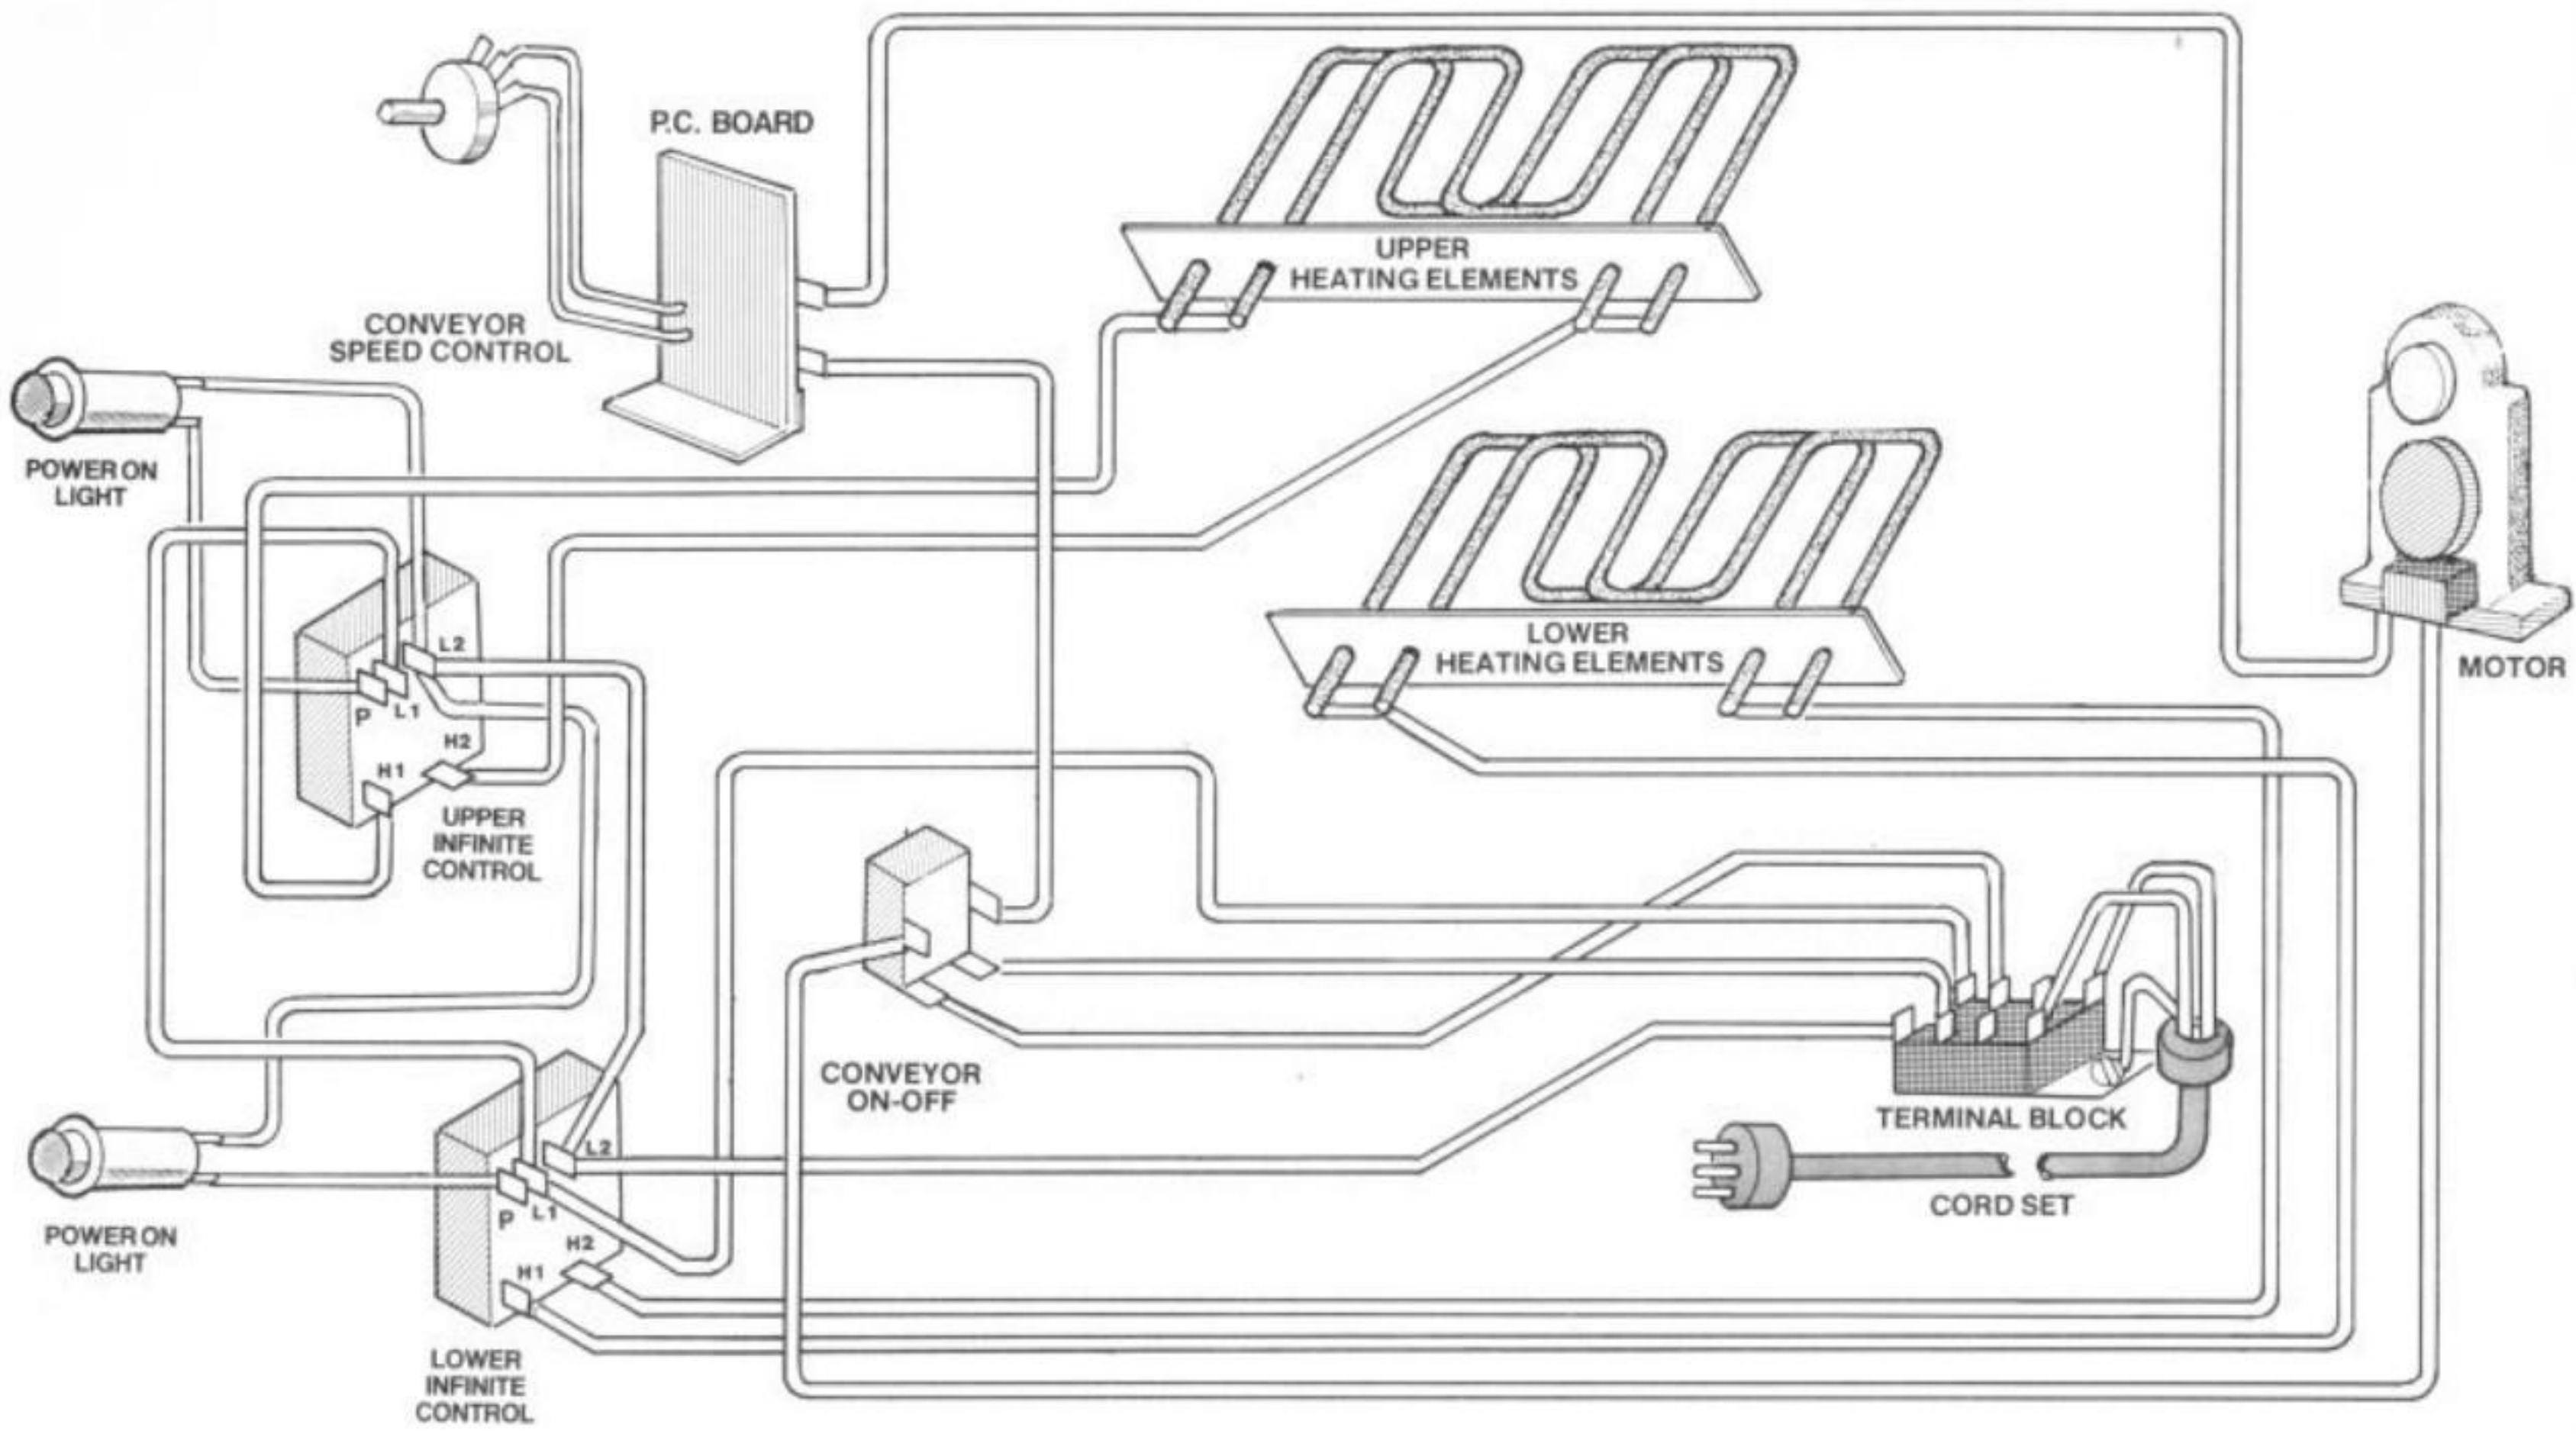

Wiring Diagram for RT-2T

RT-2VS

RT-2

Bun/Toast Switch

Infinite Control

ON-OFF Switch

UPPER HEATING ELEMENTS

LOWER HEATING ELEMENTS

MOTOR

TERMINAL BLOCK

CORD SET