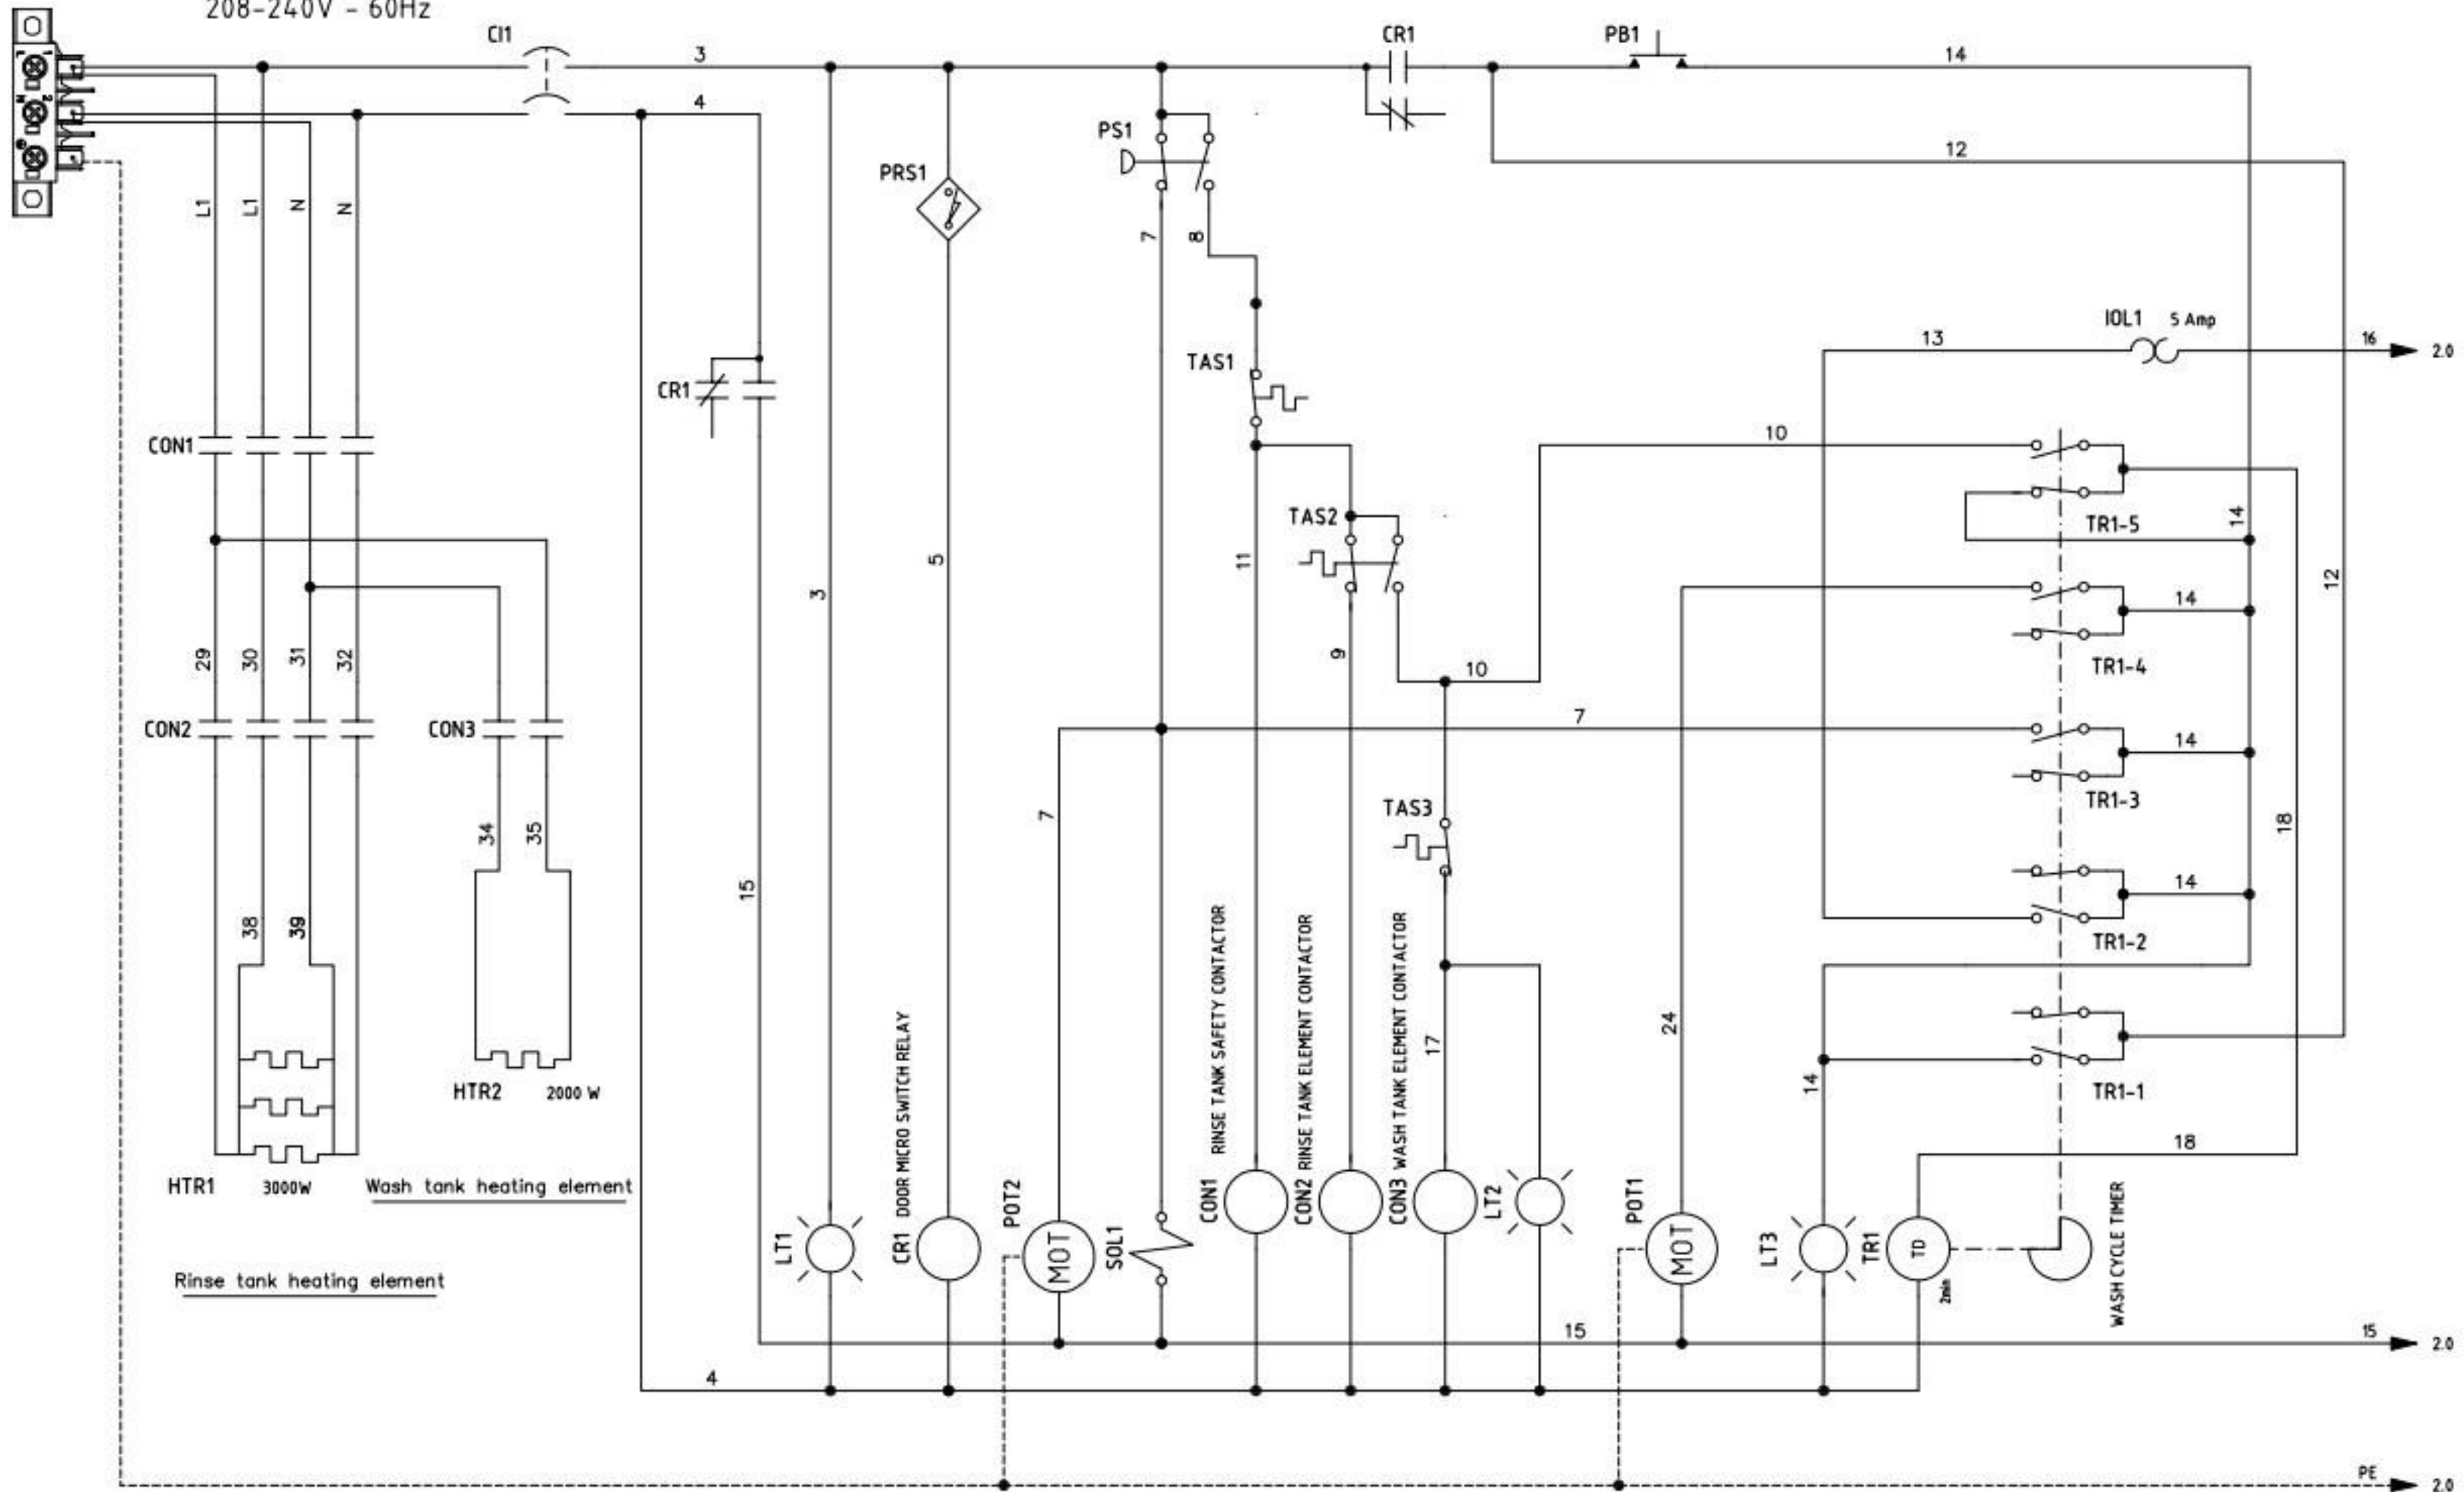

208-240V - 60Hz

CON1

CON2

CON3

HTR1 3000W

HTR2 2000 W

Rinse tank heating element

Wash tank heating element

CR1 DOOR MICRO SWITCH RELAY

MOT

MOT

MOT

CON1 RINSE TANK ELEMENT CONTACTOR

CON2 RINSE TANK ELEMENT CONTACTOR

CON3 WASH TANK ELEMENT CONTACTOR

TAS1

TAS2

TAS3

LT1

LT2

LT3

TR1

TD

WASH CYCLE TIMER