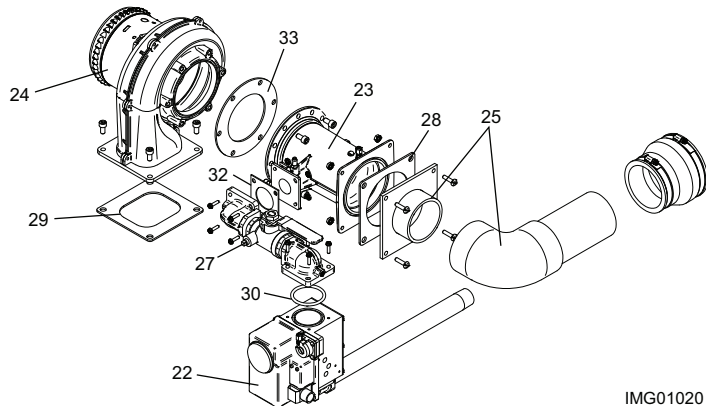

DIR #2000546593 01

CONTROL PANEL

HEAT EXCHANGER

GAS TRAIN AP 400 - 500

GAS TRAIN AP 600 - 850

ITEM NO.	PART NO.	DESCRIPTION	MODEL
BOILER HEAT EXCHANGER ASSEMBLY			
1	100188998	HEAT EXCHANGER ASSEMBLY	APN400
1	100188999	HEAT EXCHANGER ASSEMBLY	APN500-600
1	100189000	HEAT EXCHANGER ASSEMBLY	APN725
1	100189001	HEAT EXCHANGER ASSEMBLY	APN850
2	100288908	KIT, GASKET SET, HEAT EXCHANGER	APN400-600
2	100288921	KIT, GASKET SET, HEAT EXCHANGER	APN725-850
3	100288897	INSULATION, BLANKET	APN400-600
3	100288898	INSULATION, BLANKET	APN725-850
4	100288875	BOLT, HEAT EXCHANGER	ALL
5	100288876	NUT, HEAT EXCHANGER	ALL
6	100288904	WASHER, HEAT EXCHANGER	APN400-600
6	100288905	WASHER, HEAT EXCHANGER	APN725-850
CONTROLS			
7	100285617	CONTROL BOARD, MAIN	APN400
7	100285642	CONTROL BOARD, MAIN	APN500
7	100285649	CONTROL BOARD, MAIN	APN600
7	100285654	CONTROL BOARD, MAIN	APN725
7	100285659	CONTROL BOARD, MAIN	APN850
7	100285641	CONTROL BOARD, MAIN - CANADIAN	APN400
7	100285647	CONTROL BOARD, MAIN - CANADIAN	APN500
7	100285653	CONTROL BOARD, MAIN - CANADIAN	APN600
7	100285658	CONTROL BOARD, MAIN - CANADIAN	APN725
7	100285664	CONTROL BOARD, MAIN - CANADIAN	APN850
7	100285605	CONTROL BOARD, MAIN - HIGH ALTITUDE	APN400
7	100285646	CONTROL BOARD, MAIN - HIGH ALTITUDE	APN500
7	100285650	CONTROL BOARD, MAIN - HIGH ALTITUDE	APN600
7	100285655	CONTROL BOARD, MAIN - HIGH ALTITUDE	APN725
7	100285660	CONTROL BOARD, MAIN - HIGH ALTITUDE	APN850
7	100285608	CONTROL BOARD, MAIN - SPA	APN400
7	100285643	CONTROL BOARD, MAIN - SPA	APN500
7	100285651	CONTROL BOARD, MAIN - SPA	APN600
7	100285656	CONTROL BOARD, MAIN - SPA	APN725
7	100285662	CONTROL BOARD, MAIN - SPA	APN850
7	100285610	CONTROL BOARD, MAIN - SPA, HIGH ALTITUDE	APN400
7	100285644	CONTROL BOARD, MAIN - SPA, HIGH ALTITUDE	APN500
7	100285652	CONTROL BOARD, MAIN - SPA, HIGH ALTITUDE	APN600
7	100285657	CONTROL BOARD, MAIN - SPA, HIGH ALTITUDE	APN725
7	100285663	CONTROL BOARD, MAIN - SPA, HIGH ALTITUDE	APN850
8	100278134	CONTROL BOARD, USER INTERFACE	ALL
9	100277838	BOARD, CONNECTION	ALL
10	100208493	BOARD, PUMP RELAY	ALL
11	100208502	RELAY, PUMP, 1.5 HP	ALL
12	100276822	LOW WATER CUTOFF	ALL
13	100208509	RELAY, 120 VAC, 60 HZ	ALL
14	100208246	TRANSFORMER	ALL
15	100277824	KNOB, FLUTED	ALL
16	100277798	SWITCH, MOMENTARY, BLACK	ALL
17	100277797	SWITCH, MOMENTARY, RED	ALL
-	100208242	SWITCH, ON/OFF	ALL
18	100309672	PROBE, LOW WATER CUTOFF	ALL
-	100208561	SENSOR, FLUE	ALL
19	100208549	SENSOR, INLET	ALL
20	100208544	SENSOR, OUTLET/HIGH LIMIT	ALL
-	100208552	SENSOR, THERMOSTAT	ALL
-	100170645	KIT, SYSTEM SENSOR	ALL
-	100208620	HARNESS, IGNITOR	ALL
-	100278061	HARNESS, FLAME SENSOR	ALL
PLEASE HAVE MODEL AND SERIAL NUMBER WHEN ORDERING PARTS			