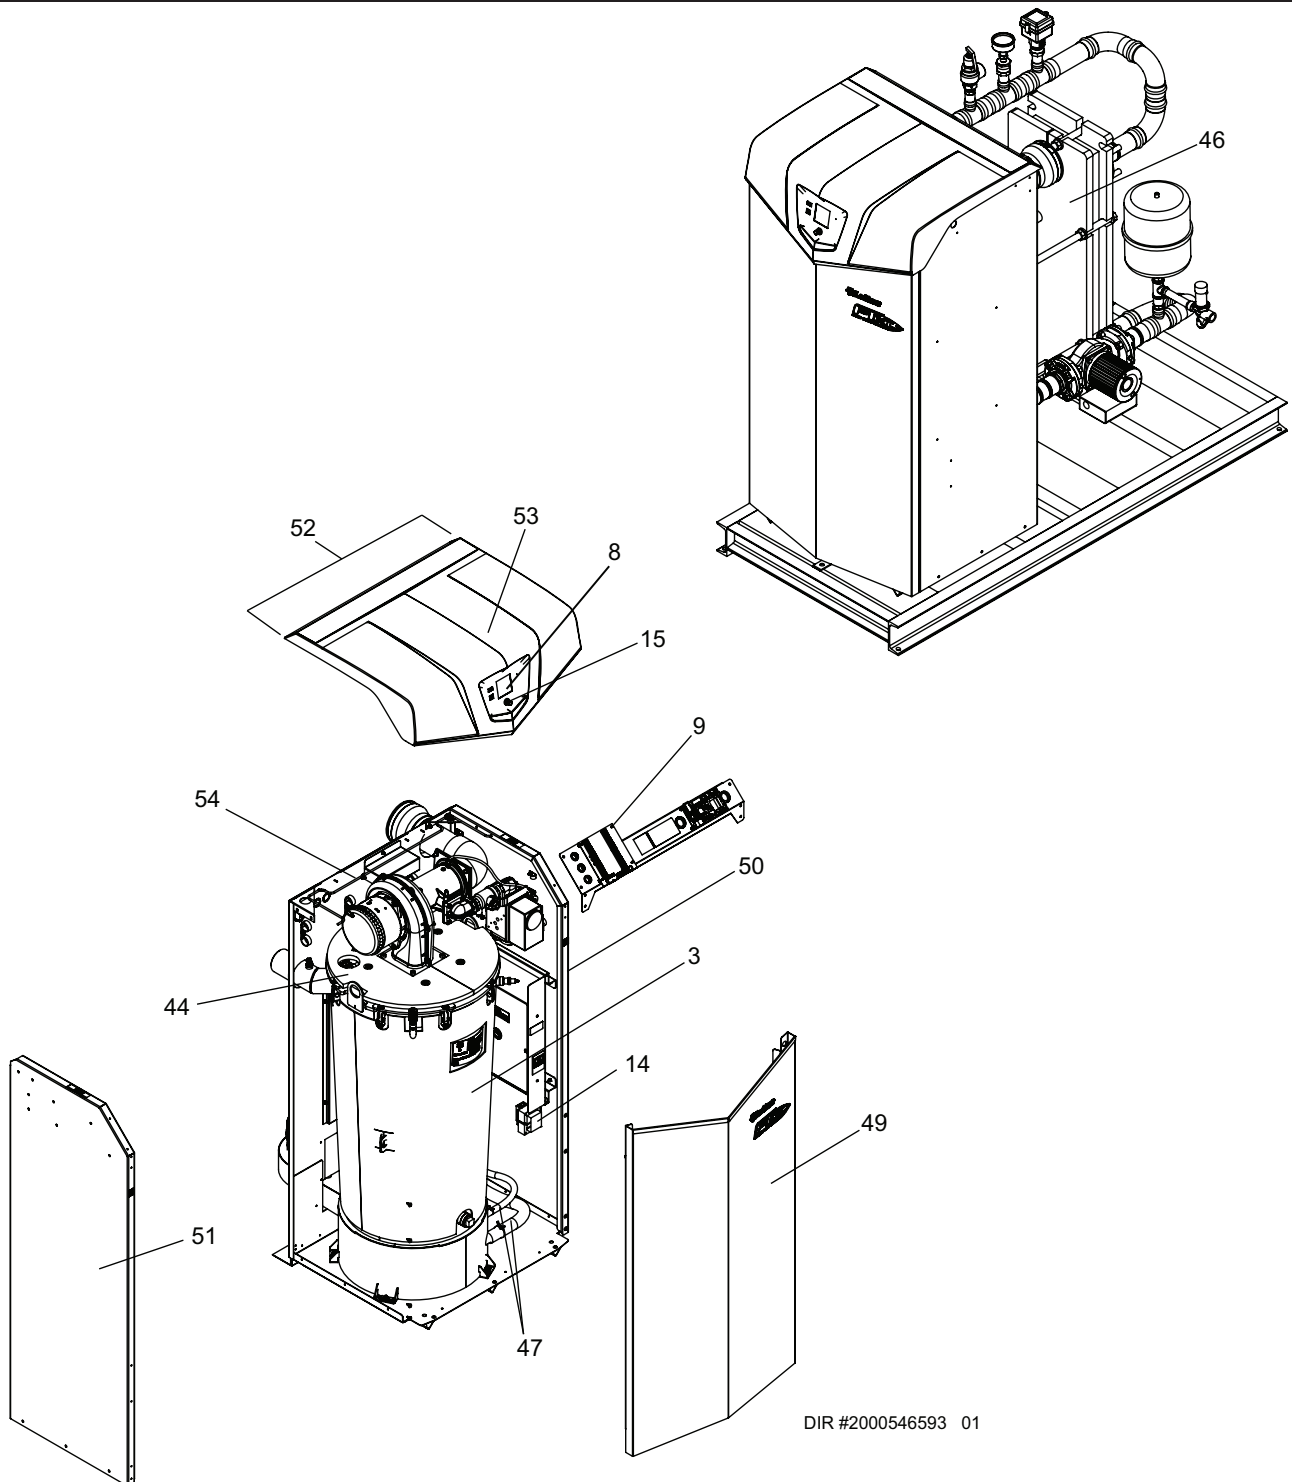

DIR #2000546593 01

CONTROL PANEL

HEAT EXCHANGER

GAS TRAIN AP 400 - 500

GAS TRAIN AP 600 - 850

ITEM NO.	PART NO.	DESCRIPTION	MODEL
BOILER HEAT EXCHANGER ASSEMBLY			
1	100188998	HEAT EXCHANGER ASSEMBLY	APN400
1	100188999	HEAT EXCHANGER ASSEMBLY	APN500-600
1	100189000	HEAT EXCHANGER ASSEMBLY	APN725
1	100189001	HEAT EXCHANGER ASSEMBLY	APN850
2	100288908	KIT, GASKET SET, HEAT EXCHANGER	APN400-600
2	100288921	KIT, GASKET SET, HEAT EXCHANGER	APN725-850
3	100288897	INSULATION, BLANKET	APN400-600
3	100288898	INSULATION, BLANKET	APN725-850
4	100288875	BOLT, HEAT EXCHANGER	ALL
5	100288876	NUT, HEAT EXCHANGER	ALL
6	100288904	WASHER, HEAT EXCHANGER	APN400-600
6	100288905	WASHER, HEAT EXCHANGER	APN725-850
CONTROLS			
7	100285617	CONTROL BOARD, MAIN	APN400
7	100285642	CONTROL BOARD, MAIN	APN500
7	100285649	CONTROL BOARD, MAIN	APN600
7	100285654	CONTROL BOARD, MAIN	APN725
7	100285659	CONTROL BOARD, MAIN	APN850
7	100285641	CONTROL BOARD, MAIN - CANADIAN	APN400
7	100285647	CONTROL BOARD, MAIN - CANADIAN	APN500
7	100285653	CONTROL BOARD, MAIN - CANADIAN	APN600
7	100285658	CONTROL BOARD, MAIN - CANADIAN	APN725
7	100285664	CONTROL BOARD, MAIN - CANADIAN	APN850
7	100285605	CONTROL BOARD, MAIN - HIGH ALTITUDE	APN400
7	100285646	CONTROL BOARD, MAIN - HIGH ALTITUDE	APN500
7	100285650	CONTROL BOARD, MAIN - HIGH ALTITUDE	APN600
7	100285655	CONTROL BOARD, MAIN - HIGH ALTITUDE	APN725
7	100285660	CONTROL BOARD, MAIN - HIGH ALTITUDE	APN850
7	100285608	CONTROL BOARD, MAIN - SPA	APN400
7	100285643	CONTROL BOARD, MAIN - SPA	APN500
7	100285651	CONTROL BOARD, MAIN - SPA	APN600
7	100285656	CONTROL BOARD, MAIN - SPA	APN725
7	100285662	CONTROL BOARD, MAIN - SPA	APN850
7	100285610	CONTROL BOARD, MAIN - SPA, HIGH ALTITUDE	APN400
7	100285644	CONTROL BOARD, MAIN - SPA, HIGH ALTITUDE	APN500
7	100285652	CONTROL BOARD, MAIN - SPA, HIGH ALTITUDE	APN600
7	100285657	CONTROL BOARD, MAIN - SPA, HIGH ALTITUDE	APN725
7	100285663	CONTROL BOARD, MAIN - SPA, HIGH ALTITUDE	APN850
8	100278134	CONTROL BOARD, USER INTERFACE	ALL
9	100277838	BOARD, CONNECTION	ALL
10	100208493	BOARD, PUMP RELAY	ALL
11	100208502	RELAY, PUMP, 1.5 HP	ALL
12	100276822	LOW WATER CUTOFF	ALL
13	100208509	RELAY, 120 VAC, 60 HZ	ALL
14	100208246	TRANSFORMER	ALL
15	100277824	KNOB, FLUTED	ALL
16	100277798	SWITCH, MOMENTARY, BLACK	ALL
17	100277797	SWITCH, MOMENTARY, RED	ALL
-	100208242	SWITCH, ON/OFF	ALL
18	100309672	PROBE, LOW WATER CUTOFF	ALL
-	100208561	SENSOR, FLUE	ALL
19	100208549	SENSOR, INLET	ALL
20	100208544	SENSOR, OUTLET/HIGH LIMIT	ALL
-	100208552	SENSOR, THERMOSTAT	ALL
-	100170645	KIT, SYSTEM SENSOR	ALL
-	100208620	HARNESS, IGNITOR	ALL
-	100278061	HARNESS, FLAME SENSOR	ALL
PLEASE HAVE MODEL AND SERIAL NUMBER WHEN ORDERING PARTS			