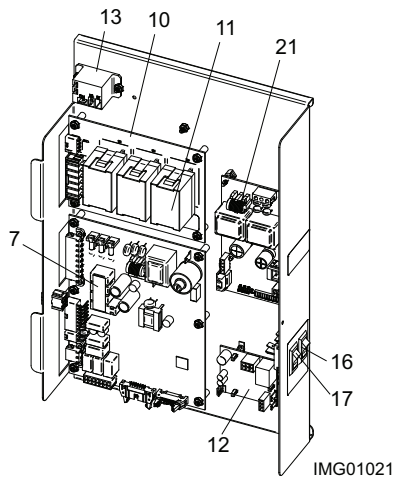

DIR #2000546593 01

CONTROL PANEL

HEAT EXCHANGER

GAS TRAIN AP 400 - 500

GAS TRAIN AP 600 - 850

ITEM NO.	PART NO.	DESCRIPTION	MODEL
BOILER HEAT EXCHANGER ASSEMBLY			
1	100188998	HEAT EXCHANGER ASSEMBLY	APN400
1	100188999	HEAT EXCHANGER ASSEMBLY	APN500-600
1	100189000	HEAT EXCHANGER ASSEMBLY	APN725
1	100189001	HEAT EXCHANGER ASSEMBLY	APN850
2	100288908	KIT, GASKET SET, HEAT EXCHANGER	APN400-600
2	100288921	KIT, GASKET SET, HEAT EXCHANGER	APN725-850
3	100288897	INSULATION, BLANKET	APN400-600
3	100288898	INSULATION, BLANKET	APN725-850
4	100288875	BOLT, HEAT EXCHANGER	ALL
5	100288876	NUT, HEAT EXCHANGER	ALL
6	100288904	WASHER, HEAT EXCHANGER	APN400-600
6	100288905	WASHER, HEAT EXCHANGER	APN725-850
CONTROLS			
7	100285617	CONTROL BOARD, MAIN	APN400
7	100285642	CONTROL BOARD, MAIN	APN500
7	100285649	CONTROL BOARD, MAIN	APN600
7	100285654	CONTROL BOARD, MAIN	APN725
7	100285659	CONTROL BOARD, MAIN	APN850
7	100285641	CONTROL BOARD, MAIN - CANADIAN	APN400
7	100285647	CONTROL BOARD, MAIN - CANADIAN	APN500
7	100285653	CONTROL BOARD, MAIN - CANADIAN	APN600
7	100285658	CONTROL BOARD, MAIN - CANADIAN	APN725
7	100285664	CONTROL BOARD, MAIN - CANADIAN	APN850
7	100285605	CONTROL BOARD, MAIN - HIGH ALTITUDE	APN400
7	100285646	CONTROL BOARD, MAIN - HIGH ALTITUDE	APN500
7	100285650	CONTROL BOARD, MAIN - HIGH ALTITUDE	APN600
7	100285655	CONTROL BOARD, MAIN - HIGH ALTITUDE	APN725
7	100285660	CONTROL BOARD, MAIN - HIGH ALTITUDE	APN850
7	100285608	CONTROL BOARD, MAIN - SPA	APN400
7	100285643	CONTROL BOARD, MAIN - SPA	APN500
7	100285651	CONTROL BOARD, MAIN - SPA	APN600
7	100285656	CONTROL BOARD, MAIN - SPA	APN725
7	100285662	CONTROL BOARD, MAIN - SPA	APN850
7	100285610	CONTROL BOARD, MAIN - SPA, HIGH ALTITUDE	APN400
7	100285644	CONTROL BOARD, MAIN - SPA, HIGH ALTITUDE	APN500
7	100285652	CONTROL BOARD, MAIN - SPA, HIGH ALTITUDE	APN600
7	100285657	CONTROL BOARD, MAIN - SPA, HIGH ALTITUDE	APN725
7	100285663	CONTROL BOARD, MAIN - SPA, HIGH ALTITUDE	APN850
8	100278134	CONTROL BOARD, USER INTERFACE	ALL
9	100277838	BOARD, CONNECTION	ALL
10	100208493	BOARD, PUMP RELAY	ALL
11	100208502	RELAY, PUMP, 1.5 HP	ALL
12	100276822	LOW WATER CUTOFF	ALL
13	100208509	RELAY, 120 VAC, 60 HZ	ALL
14	100208246	TRANSFORMER	ALL
15	100277824	KNOB, FLUTED	ALL
16	100277798	SWITCH, MOMENTARY, BLACK	ALL
17	100277797	SWITCH, MOMENTARY, RED	ALL
-	100208242	SWITCH, ON/OFF	ALL
18	100309672	PROBE, LOW WATER CUTOFF	ALL
-	100208561	SENSOR, FLUE	ALL
19	100208549	SENSOR, INLET	ALL
20	100208544	SENSOR, OUTLET/HIGH LIMIT	ALL
-	100208552	SENSOR, THERMOSTAT	ALL
-	100170645	KIT, SYSTEM SENSOR	ALL
-	100208620	HARNESS, IGNITOR	ALL
-	100278061	HARNESS, FLAME SENSOR	ALL
PLEASE HAVE MODEL AND SERIAL NUMBER WHEN ORDERING PARTS			