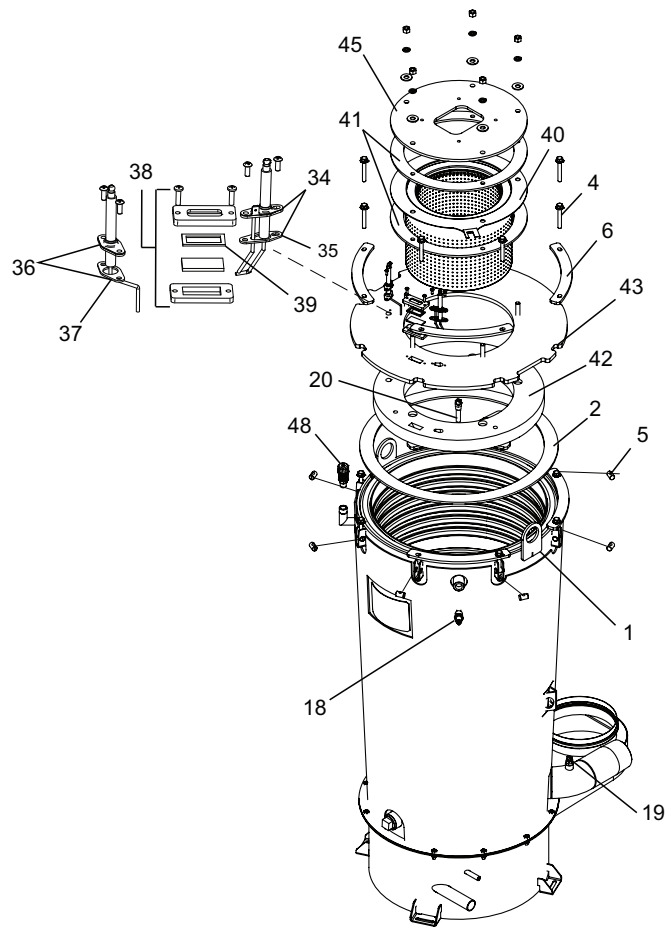

DIR #2000546593 01

CONTROL PANEL

HEAT EXCHANGER

GAS TRAIN AP 400 - 500

GAS TRAIN AP 600 - 850

ITEM NO.	PART NO.	DESCRIPTION	MODEL
BOILER HEAT EXCHANGER ASSEMBLY			
1	100188998	HEAT EXCHANGER ASSEMBLY	APN400
1	100188999	HEAT EXCHANGER ASSEMBLY	APN500-600
1	100189000	HEAT EXCHANGER ASSEMBLY	APN725
1	100189001	HEAT EXCHANGER ASSEMBLY	APN850
2	100288908	KIT, GASKET SET, HEAT EXCHANGER	APN400-600
2	100288921	KIT, GASKET SET, HEAT EXCHANGER	APN725-850
3	100288897	INSULATION, BLANKET	APN400-600
3	100288898	INSULATION, BLANKET	APN725-850
4	100288875	BOLT, HEAT EXCHANGER	ALL
5	100288876	NUT, HEAT EXCHANGER	ALL
6	100288904	WASHER, HEAT EXCHANGER	APN400-600
6	100288905	WASHER, HEAT EXCHANGER	APN725-850
CONTROLS			
7	100285617	CONTROL BOARD, MAIN	APN400
7	100285642	CONTROL BOARD, MAIN	APN500
7	100285649	CONTROL BOARD, MAIN	APN600
7	100285654	CONTROL BOARD, MAIN	APN725
7	100285659	CONTROL BOARD, MAIN	APN850
7	100285641	CONTROL BOARD, MAIN - CANADIAN	APN400
7	100285647	CONTROL BOARD, MAIN - CANADIAN	APN500
7	100285653	CONTROL BOARD, MAIN - CANADIAN	APN600
7	100285658	CONTROL BOARD, MAIN - CANADIAN	APN725
7	100285664	CONTROL BOARD, MAIN - CANADIAN	APN850
7	100285605	CONTROL BOARD, MAIN - HIGH ALTITUDE	APN400
7	100285646	CONTROL BOARD, MAIN - HIGH ALTITUDE	APN500
7	100285650	CONTROL BOARD, MAIN - HIGH ALTITUDE	APN600
7	100285655	CONTROL BOARD, MAIN - HIGH ALTITUDE	APN725
7	100285660	CONTROL BOARD, MAIN - HIGH ALTITUDE	APN850
7	100285608	CONTROL BOARD, MAIN - SPA	APN400
7	100285643	CONTROL BOARD, MAIN - SPA	APN500
7	100285651	CONTROL BOARD, MAIN - SPA	APN600
7	100285656	CONTROL BOARD, MAIN - SPA	APN725
7	100285662	CONTROL BOARD, MAIN - SPA	APN850
7	100285610	CONTROL BOARD, MAIN - SPA, HIGH ALTITUDE	APN400
7	100285644	CONTROL BOARD, MAIN - SPA, HIGH ALTITUDE	APN500
7	100285652	CONTROL BOARD, MAIN - SPA, HIGH ALTITUDE	APN600
7	100285657	CONTROL BOARD, MAIN - SPA, HIGH ALTITUDE	APN725
7	100285663	CONTROL BOARD, MAIN - SPA, HIGH ALTITUDE	APN850
8	100278134	CONTROL BOARD, USER INTERFACE	ALL
9	100277838	BOARD, CONNECTION	ALL
10	100208493	BOARD, PUMP RELAY	ALL
11	100208502	RELAY, PUMP, 1.5 HP	ALL
12	100276822	LOW WATER CUTOFF	ALL
13	100208509	RELAY, 120 VAC, 60 HZ	ALL
14	100208246	TRANSFORMER	ALL
15	100277824	KNOB, FLUTED	ALL
16	100277798	SWITCH, MOMENTARY, BLACK	ALL
17	100277797	SWITCH, MOMENTARY, RED	ALL
-	100208242	SWITCH, ON/OFF	ALL
18	100309672	PROBE, LOW WATER CUTOFF	ALL
-	100208561	SENSOR, FLUE	ALL
19	100208549	SENSOR, INLET	ALL
20	100208544	SENSOR, OUTLET/HIGH LIMIT	ALL
-	100208552	SENSOR, THERMOSTAT	ALL
-	100170645	KIT, SYSTEM SENSOR	ALL
-	100208620	HARNESS, IGNITOR	ALL
-	100278061	HARNESS, FLAME SENSOR	ALL
PLEASE HAVE MODEL AND SERIAL NUMBER WHEN ORDERING PARTS			