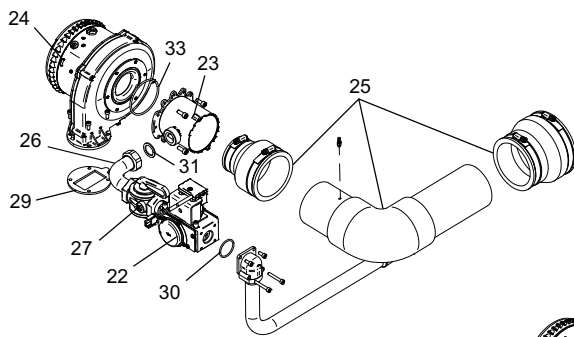

DIR #2000546593 01

CONTROL PANEL

HEAT EXCHANGER

GAS TRAIN AP 400 - 500

GAS TRAIN AP 600 - 850

ITEM NO.	PART NO.	DESCRIPTION	MODEL
BOILER HEAT EXCHANGER ASSEMBLY			
1	100188998	HEAT EXCHANGER ASSEMBLY	APN400
1	100188999	HEAT EXCHANGER ASSEMBLY	APN500-600
1	100189000	HEAT EXCHANGER ASSEMBLY	APN725
1	100189001	HEAT EXCHANGER ASSEMBLY	APN850
2	100288908	KIT, GASKET SET, HEAT EXCHANGER	APN400-600
2	100288921	KIT, GASKET SET, HEAT EXCHANGER	APN725-850
3	100288897	INSULATION, BLANKET	APN400-600
3	100288898	INSULATION, BLANKET	APN725-850
4	100288875	BOLT, HEAT EXCHANGER	ALL
5	100288876	NUT, HEAT EXCHANGER	ALL
6	100288904	WASHER, HEAT EXCHANGER	APN400-600
6	100288905	WASHER, HEAT EXCHANGER	APN725-850
CONTROLS			
7	100285617	CONTROL BOARD, MAIN	APN400
7	100285642	CONTROL BOARD, MAIN	APN500
7	100285649	CONTROL BOARD, MAIN	APN600
7	100285654	CONTROL BOARD, MAIN	APN725
7	100285659	CONTROL BOARD, MAIN	APN850
7	100285641	CONTROL BOARD, MAIN - CANADIAN	APN400
7	100285647	CONTROL BOARD, MAIN - CANADIAN	APN500
7	100285653	CONTROL BOARD, MAIN - CANADIAN	APN600
7	100285658	CONTROL BOARD, MAIN - CANADIAN	APN725
7	100285664	CONTROL BOARD, MAIN - CANADIAN	APN850
7	100285605	CONTROL BOARD, MAIN - HIGH ALTITUDE	APN400
7	100285646	CONTROL BOARD, MAIN - HIGH ALTITUDE	APN500
7	100285650	CONTROL BOARD, MAIN - HIGH ALTITUDE	APN600
7	100285655	CONTROL BOARD, MAIN - HIGH ALTITUDE	APN725
7	100285660	CONTROL BOARD, MAIN - HIGH ALTITUDE	APN850
7	100285608	CONTROL BOARD, MAIN - SPA	APN400
7	100285643	CONTROL BOARD, MAIN - SPA	APN500
7	100285651	CONTROL BOARD, MAIN - SPA	APN600
7	100285656	CONTROL BOARD, MAIN - SPA	APN725
7	100285662	CONTROL BOARD, MAIN - SPA	APN850
7	100285610	CONTROL BOARD, MAIN - SPA, HIGH ALTITUDE	APN400
7	100285644	CONTROL BOARD, MAIN - SPA, HIGH ALTITUDE	APN500
7	100285652	CONTROL BOARD, MAIN - SPA, HIGH ALTITUDE	APN600
7	100285657	CONTROL BOARD, MAIN - SPA, HIGH ALTITUDE	APN725
7	100285663	CONTROL BOARD, MAIN - SPA, HIGH ALTITUDE	APN850
8	100278134	CONTROL BOARD, USER INTERFACE	ALL
9	100277838	BOARD, CONNECTION	ALL
10	100208493	BOARD, PUMP RELAY	ALL
11	100208502	RELAY, PUMP, 1.5 HP	ALL
12	100276822	LOW WATER CUTOFF	ALL
13	100208509	RELAY, 120 VAC, 60 HZ	ALL
14	100208246	TRANSFORMER	ALL
15	100277824	KNOB, FLUTED	ALL
16	100277798	SWITCH, MOMENTARY, BLACK	ALL
17	100277797	SWITCH, MOMENTARY, RED	ALL
-	100208242	SWITCH, ON/OFF	ALL
18	100309672	PROBE, LOW WATER CUTOFF	ALL
-	100208561	SENSOR, FLUE	ALL
19	100208549	SENSOR, INLET	ALL
20	100208544	SENSOR, OUTLET/HIGH LIMIT	ALL
-	100208552	SENSOR, THERMOSTAT	ALL
-	100170645	KIT, SYSTEM SENSOR	ALL
-	100208620	HARNESS, IGNITOR	ALL
-	100278061	HARNESS, FLAME SENSOR	ALL
PLEASE HAVE MODEL AND SERIAL NUMBER WHEN ORDERING PARTS			