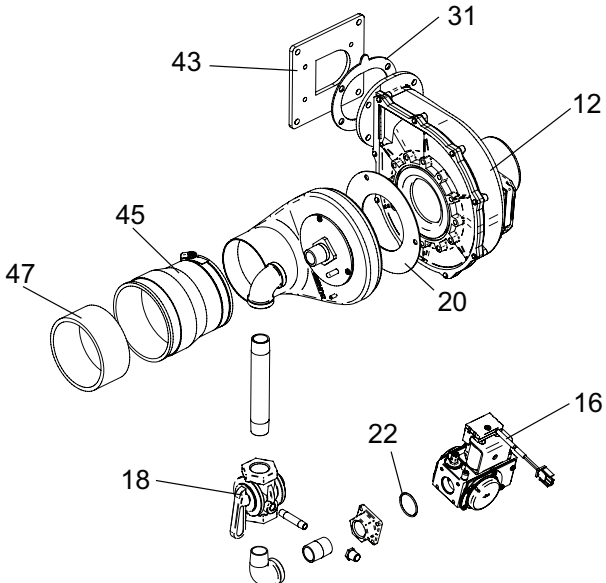

CONTROL PANEL ASSEMBLY

HEAT EXCHANGER ASSEMBLY

GAS TRAIN AW 1000

GAS TRAIN AW 1300, 1500

ITEM NO.	PART NO.	DESCRIPTION	MODEL
HEAT EXCHANGER ASSEMBLY			
1	100147357	HEAT EXCHANGER	AW 1000
1	100147358	HEAT EXCHANGER	AW 1300
1	100147359	HEAT EXCHANGER	AW 1500
CONTROLS			
2	100208467	LOW VOLTAGE CONNECTION BOARD	ALL
3	100296631	INTEGRATED CONTROL	AW 1000
3	100276784	INTEGRATED CONTROL	AW 1300-1500
3	100319855	INTEGRATED CONTROL HIGH ALTITUDE	AW 1000
3	100319856	INTEGRATED CONTROL HIGH ALTITUDE	AW 1300-1500
4	100167883	LCD DISPLAY	ALL
5	100208493	PUMP RELAY BOARD	ALL
6	100208502	RELAY, 1.5 HP PUMP	ALL
7	100276781	ECS CONTROL BOARD	ALL
8	100208549	SENSOR, INLET	ALL
9	100208562	SENSOR, OUTLET	ALL
10	100208179	MANUAL RESET HIGH LIMIT	ALL
11	100233695	BULB WELL, HIGH LIMIT	ALL
12	100144984	FAN ASSEMBLY	AW 1000
12	100144980	FAN ASSEMBLY	AW 1300-1500
13	100208393	SWITCH, AIR PRESSURE	ALL
13	100289700	SWITCH, AIR PRESSURE, HIGH ALTITUDE	ALL
14	100208242	SWITCH, ON/OFF	ALL
15	100208495	RELAY, 24VAC	ALL
GAS VALVES			
16	100171924	GAS VALVE ASSEMBLY NAT	AW 1000
16	100171925	GAS VALVE ASSEMBLY NAT	AW 1300
16	100171926	GAS VALVE ASSEMBLY NAT	AW 1500
16	100171932	GAS VALVE ASSEMBLY LP	AW 1000
16	100171933	GAS VALVE ASSEMBLY LP	AW 1300
16	100171934	GAS VALVE ASSEMBLY LP	AW 1500
17	100208105	GASKET, GAS TRAIN	AW 1300-1500
18	100277803	GAS CUT OFF VALVE - 3/4"	AW 1000
18	100300201	GAS CUT OFF VALVE - 1" X 1"	AW 1300-1500
19	100288548	VENTURI	AW 1300-1500
20	100233705	GASKET, VENTURI	AW 1300-1500
20	100233703	GASKET, AIR SHROUD	AW 1000
21	100288549	GAS CUT OFF VALVE - 1 1/2"	ALL
22	100288880	GASKET, GAS VALVE	AW 1000
22	100288891	GASKET, GAS VALVE	AW 1300-1500
PILOT & BURNER ASSEMBLIES			
23	100165931	FLAME SENSOR W/ GASKET	ALL
24	100208091	GASKET, FLAME SENSOR	ALL
25	100165920	IGNITOR W/ GASKET	ALL
26	100208086	GASKET, IGNITOR	ALL
27	100135261	BURNER W/ GASKET	AW 1000
27	100135262	BURNER W/ GASKET	AW 1300
27	100135263	BURNER W/ GASKET	AW 1500
28	100233594	GASKET, BURNER	ALL
29	100288517	FLAPPER VALVE ASSEMBLY & STABILATOR	ALL
30	100233609	GASKET, FLAPPER VALVE	ALL
31	100208089	GASKET, FAN	AW 1300-1500
31	100208759	GASKET, FAN	AW 1000
32	100173799	HEAT EXCHANGER ACCESS DOOR KIT	ALL
33	100292715	SWITCH, HEX DOOR TEMP (BEGINNING SN #F14)	ALL
34	100208093	GASKET, DOOR RUBBER	ALL