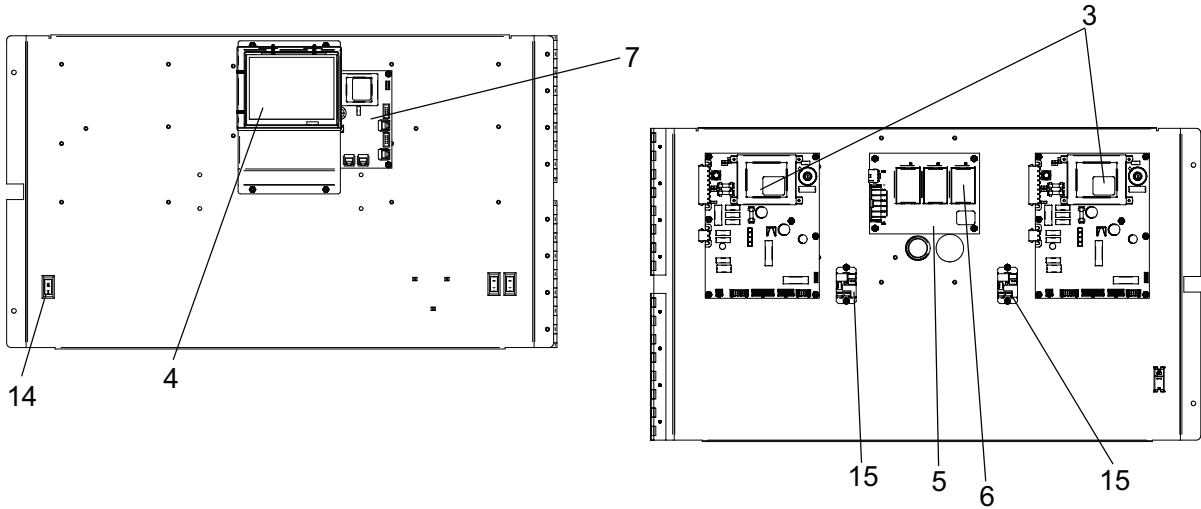

CONTROL PANEL ASSEMBLY

HEAT EXCHANGER ASSEMBLY

GAS TRAIN AW 1000

GAS TRAIN AW 1300, 1500

ITEM NO.	PART NO.	DESCRIPTION	MODEL
HEAT EXCHANGER ASSEMBLY			
1	100147357	HEAT EXCHANGER	AW 1000
1	100147358	HEAT EXCHANGER	AW 1300
1	100147359	HEAT EXCHANGER	AW 1500
CONTROLS			
2	100208467	LOW VOLTAGE CONNECTION BOARD	ALL
3	100296631	INTEGRATED CONTROL	AW 1000
3	100276784	INTEGRATED CONTROL	AW 1300-1500
3	100319855	INTEGRATED CONTROL HIGH ALTITUDE	AW 1000
3	100319856	INTEGRATED CONTROL HIGH ALTITUDE	AW 1300-1500
4	100167883	LCD DISPLAY	ALL
5	100208493	PUMP RELAY BOARD	ALL
6	100208502	RELAY, 1.5 HP PUMP	ALL
7	100276781	ECS CONTROL BOARD	ALL
8	100208549	SENSOR, INLET	ALL
9	100208562	SENSOR, OUTLET	ALL
10	100208179	MANUAL RESET HIGH LIMIT	ALL
11	100233695	BULB WELL, HIGH LIMIT	ALL
12	100144984	FAN ASSEMBLY	AW 1000
12	100144980	FAN ASSEMBLY	AW 1300-1500
13	100208393	SWITCH, AIR PRESSURE	ALL
13	100289700	SWITCH, AIR PRESSURE, HIGH ALTITUDE	ALL
14	100208242	SWITCH, ON/OFF	ALL
15	100208495	RELAY, 24VAC	ALL
GAS VALVES			
16	100171924	GAS VALVE ASSEMBLY NAT	AW 1000
16	100171925	GAS VALVE ASSEMBLY NAT	AW 1300
16	100171926	GAS VALVE ASSEMBLY NAT	AW 1500
16	100171932	GAS VALVE ASSEMBLY LP	AW 1000
16	100171933	GAS VALVE ASSEMBLY LP	AW 1300
16	100171934	GAS VALVE ASSEMBLY LP	AW 1500
17	100208105	GASKET, GAS TRAIN	AW 1300-1500
18	100277803	GAS CUT OFF VALVE - 3/4"	AW 1000
18	100300201	GAS CUT OFF VALVE - 1" X 1"	AW 1300-1500
19	100288548	VENTURI	AW 1300-1500
20	100233705	GASKET, VENTURI	AW 1300-1500
20	100233703	GASKET, AIR SHROUD	AW 1000
21	100288549	GAS CUT OFF VALVE - 1 1/2"	ALL
22	100288880	GASKET, GAS VALVE	AW 1000
22	100288891	GASKET, GAS VALVE	AW 1300-1500
PILOT & BURNER ASSEMBLIES			
23	100165931	FLAME SENSOR W/ GASKET	ALL
24	100208091	GASKET, FLAME SENSOR	ALL
25	100165920	IGNITOR W/ GASKET	ALL
26	100208086	GASKET, IGNITOR	ALL
27	100135261	BURNER W/ GASKET	AW 1000
27	100135262	BURNER W/ GASKET	AW 1300
27	100135263	BURNER W/ GASKET	AW 1500
28	100233594	GASKET, BURNER	ALL
29	100288517	FLAPPER VALVE ASSEMBLY & STABILATOR	ALL
30	100233609	GASKET, FLAPPER VALVE	ALL
31	100208089	GASKET, FAN	AW 1300-1500
31	100208759	GASKET, FAN	AW 1000
32	100173799	HEAT EXCHANGER ACCESS DOOR KIT	ALL
33	100292715	SWITCH, HEX DOOR TEMP (BEGINNING SN #F14)	ALL
34	100208093	GASKET, DOOR RUBBER	ALL