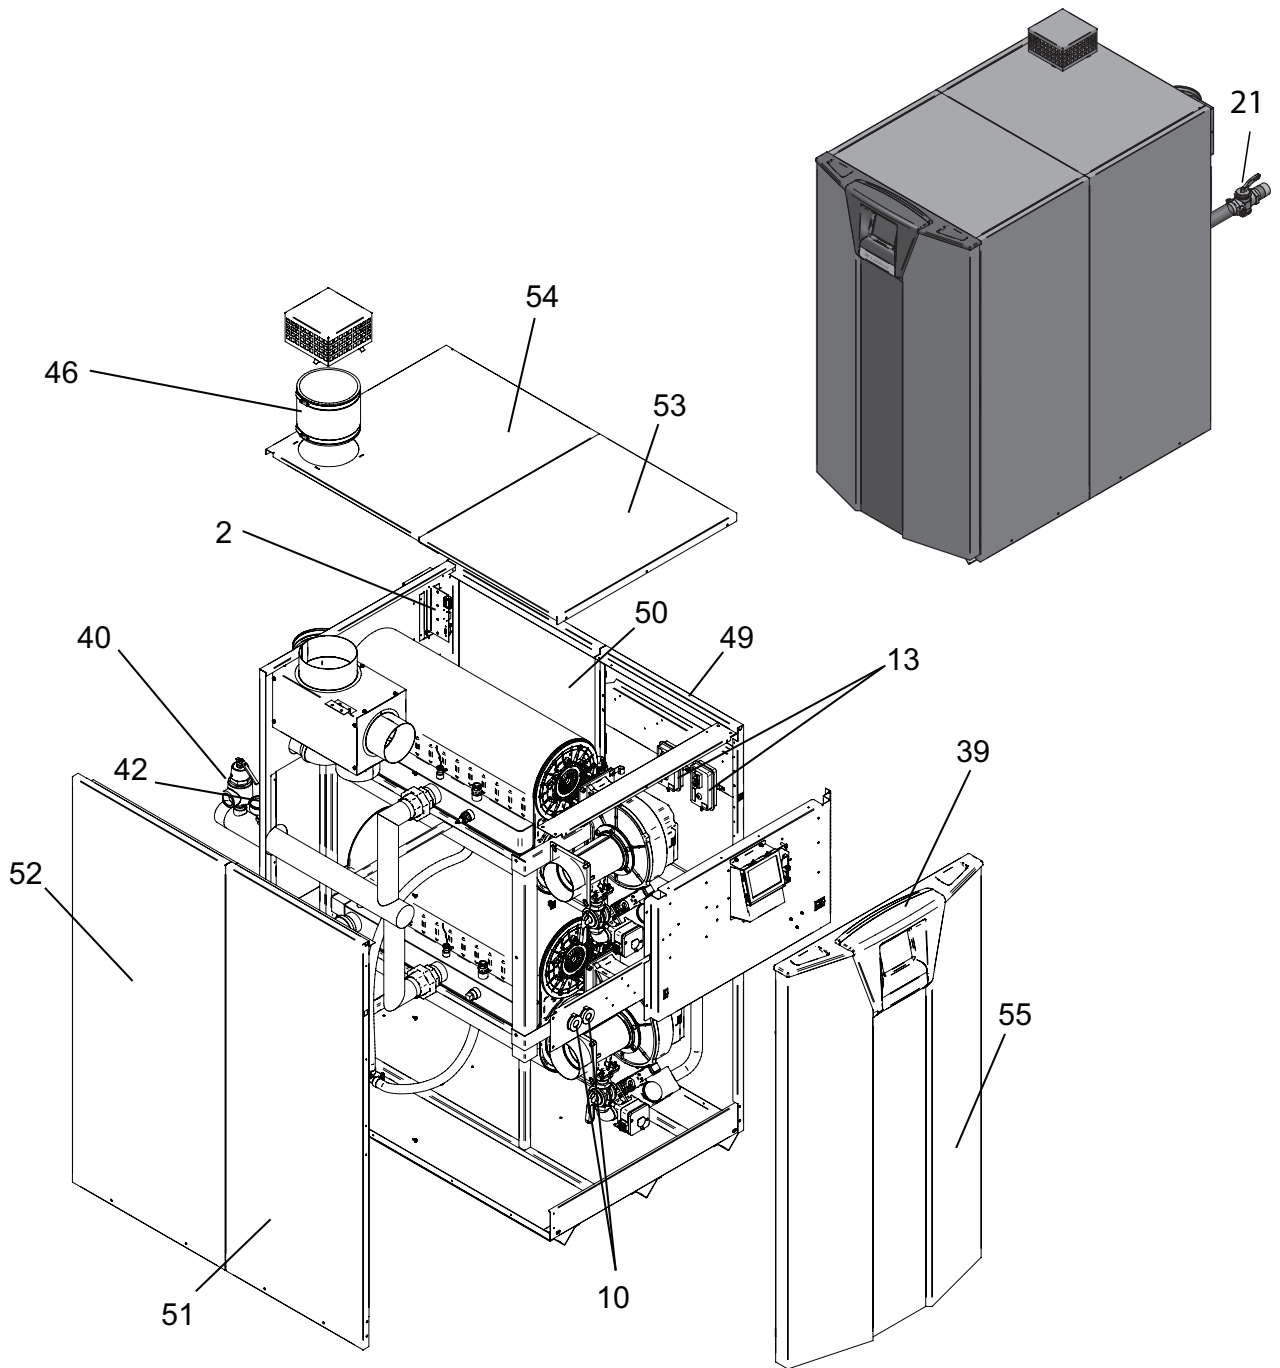

CONTROL PANEL ASSEMBLY

HEAT EXCHANGER ASSEMBLY

GAS TRAIN AW 1000

GAS TRAIN AW 1300, 1500

ITEM NO.	PART NO.	DESCRIPTION	MODEL
HEAT EXCHANGER ASSEMBLY			
1	100147357	HEAT EXCHANGER	AW 1000
1	100147358	HEAT EXCHANGER	AW 1300
1	100147359	HEAT EXCHANGER	AW 1500
CONTROLS			
2	100208467	LOW VOLTAGE CONNECTION BOARD	ALL
3	100296631	INTEGRATED CONTROL	AW 1000
3	100276784	INTEGRATED CONTROL	AW 1300-1500
3	100319855	INTEGRATED CONTROL HIGH ALTITUDE	AW 1000
3	100319856	INTEGRATED CONTROL HIGH ALTITUDE	AW 1300-1500
4	100167883	LCD DISPLAY	ALL
5	100208493	PUMP RELAY BOARD	ALL
6	100208502	RELAY, 1.5 HP PUMP	ALL
7	100276781	ECS CONTROL BOARD	ALL
8	100208549	SENSOR, INLET	ALL
9	100208562	SENSOR, OUTLET	ALL
10	100208179	MANUAL RESET HIGH LIMIT	ALL
11	100233695	BULB WELL, HIGH LIMIT	ALL
12	100144984	FAN ASSEMBLY	AW 1000
12	100144980	FAN ASSEMBLY	AW 1300-1500
13	100208393	SWITCH, AIR PRESSURE	ALL
13	100289700	SWITCH, AIR PRESSURE, HIGH ALTITUDE	ALL
14	100208242	SWITCH, ON/OFF	ALL
15	100208495	RELAY, 24VAC	ALL
GAS VALVES			
16	100171924	GAS VALVE ASSEMBLY NAT	AW 1000
16	100171925	GAS VALVE ASSEMBLY NAT	AW 1300
16	100171926	GAS VALVE ASSEMBLY NAT	AW 1500
16	100171932	GAS VALVE ASSEMBLY LP	AW 1000
16	100171933	GAS VALVE ASSEMBLY LP	AW 1300
16	100171934	GAS VALVE ASSEMBLY LP	AW 1500
17	100208105	GASKET, GAS TRAIN	AW 1300-1500
18	100277803	GAS CUT OFF VALVE - 3/4"	AW 1000
18	100300201	GAS CUT OFF VALVE - 1" X 1"	AW 1300-1500
19	100288548	VENTURI	AW 1300-1500
20	100233705	GASKET, VENTURI	AW 1300-1500
20	100233703	GASKET, AIR SHROUD	AW 1000
21	100288549	GAS CUT OFF VALVE - 1 1/2"	ALL
22	100288880	GASKET, GAS VALVE	AW 1000
22	100288891	GASKET, GAS VALVE	AW 1300-1500
PILOT & BURNER ASSEMBLIES			
23	100165931	FLAME SENSOR W/ GASKET	ALL
24	100208091	GASKET, FLAME SENSOR	ALL
25	100165920	IGNITOR W/ GASKET	ALL
26	100208086	GASKET, IGNITOR	ALL
27	100135261	BURNER W/ GASKET	AW 1000
27	100135262	BURNER W/ GASKET	AW 1300
27	100135263	BURNER W/ GASKET	AW 1500
28	100233594	GASKET, BURNER	ALL
29	100288517	FLAPPER VALVE ASSEMBLY & STABILATOR	ALL
30	100233609	GASKET, FLAPPER VALVE	ALL
31	100208089	GASKET, FAN	AW 1300-1500
31	100208759	GASKET, FAN	AW 1000
32	100173799	HEAT EXCHANGER ACCESS DOOR KIT	ALL
33	100292715	SWITCH, HEX DOOR TEMP (BEGINNING SN #F14)	ALL
34	100208093	GASKET, DOOR RUBBER	ALL