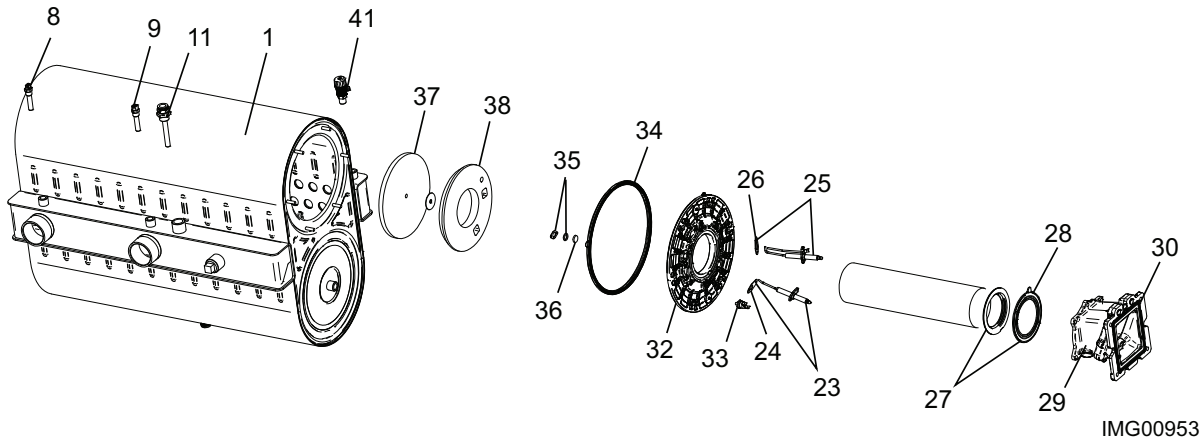

CONTROL PANEL ASSEMBLY

HEAT EXCHANGER ASSEMBLY

GAS TRAIN AW 1000

GAS TRAIN AW 1300, 1500

ITEM NO.	PART NO.	DESCRIPTION	MODEL
HEAT EXCHANGER ASSEMBLY			
1	100147357	HEAT EXCHANGER	AW 1000
1	100147358	HEAT EXCHANGER	AW 1300
1	100147359	HEAT EXCHANGER	AW 1500
CONTROLS			
2	100208467	LOW VOLTAGE CONNECTION BOARD	ALL
3	100296631	INTEGRATED CONTROL	AW 1000
3	100276784	INTEGRATED CONTROL	AW 1300-1500
3	100319855	INTEGRATED CONTROL HIGH ALTITUDE	AW 1000
3	100319856	INTEGRATED CONTROL HIGH ALTITUDE	AW 1300-1500
4	100167883	LCD DISPLAY	ALL
5	100208493	PUMP RELAY BOARD	ALL
6	100208502	RELAY, 1.5 HP PUMP	ALL
7	100276781	ECS CONTROL BOARD	ALL
8	100208549	SENSOR, INLET	ALL
9	100208562	SENSOR, OUTLET	ALL
10	100208179	MANUAL RESET HIGH LIMIT	ALL
11	100233695	BULB WELL, HIGH LIMIT	ALL
12	100144984	FAN ASSEMBLY	AW 1000
12	100144980	FAN ASSEMBLY	AW 1300-1500
13	100208393	SWITCH, AIR PRESSURE	ALL
13	100289700	SWITCH, AIR PRESSURE, HIGH ALTITUDE	ALL
14	100208242	SWITCH, ON/OFF	ALL
15	100208495	RELAY, 24VAC	ALL
GAS VALVES			
16	100171924	GAS VALVE ASSEMBLY NAT	AW 1000
16	100171925	GAS VALVE ASSEMBLY NAT	AW 1300
16	100171926	GAS VALVE ASSEMBLY NAT	AW 1500
16	100171932	GAS VALVE ASSEMBLY LP	AW 1000
16	100171933	GAS VALVE ASSEMBLY LP	AW 1300
16	100171934	GAS VALVE ASSEMBLY LP	AW 1500
17	100208105	GASKET, GAS TRAIN	AW 1300-1500
18	100277803	GAS CUT OFF VALVE - 3/4"	AW 1000
18	100300201	GAS CUT OFF VALVE - 1" X 1"	AW 1300-1500
19	100288548	VENTURI	AW 1300-1500
20	100233705	GASKET, VENTURI	AW 1300-1500
20	100233703	GASKET, AIR SHROUD	AW 1000
21	100288549	GAS CUT OFF VALVE - 1 1/2"	ALL
22	100288880	GASKET, GAS VALVE	AW 1000
22	100288891	GASKET, GAS VALVE	AW 1300-1500
PILOT & BURNER ASSEMBLIES			
23	100165931	FLAME SENSOR W/ GASKET	ALL
24	100208091	GASKET, FLAME SENSOR	ALL
25	100165920	IGNITOR W/ GASKET	ALL
26	100208086	GASKET, IGNITOR	ALL
27	100135261	BURNER W/ GASKET	AW 1000
27	100135262	BURNER W/ GASKET	AW 1300
27	100135263	BURNER W/ GASKET	AW 1500
28	100233594	GASKET, BURNER	ALL
29	100288517	FLAPPER VALVE ASSEMBLY & STABILATOR	ALL
30	100233609	GASKET, FLAPPER VALVE	ALL
31	100208089	GASKET, FAN	AW 1300-1500
31	100208759	GASKET, FAN	AW 1000
32	100173799	HEAT EXCHANGER ACCESS DOOR KIT	ALL
33	100292715	SWITCH, HEX DOOR TEMP (BEGINNING SN #F14)	ALL
34	100208093	GASKET, DOOR RUBBER	ALL