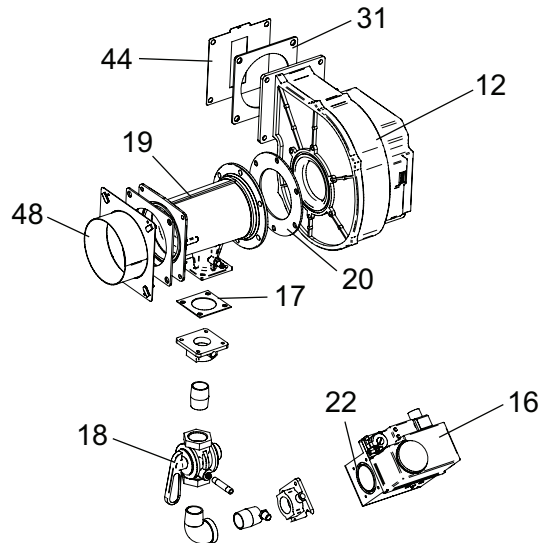

CONTROL PANEL ASSEMBLY

HEAT EXCHANGER ASSEMBLY

GAS TRAIN AW 1000

GAS TRAIN AW 1300, 1500

ITEM NO.	PART NO.	DESCRIPTION	MODEL
HEAT EXCHANGER ASSEMBLY			
1	100147357	HEAT EXCHANGER	AW 1000
1	100147358	HEAT EXCHANGER	AW 1300
1	100147359	HEAT EXCHANGER	AW 1500
CONTROLS			
2	100208467	LOW VOLTAGE CONNECTION BOARD	ALL
3	100296631	INTEGRATED CONTROL	AW 1000
3	100276784	INTEGRATED CONTROL	AW 1300-1500
3	100319855	INTEGRATED CONTROL HIGH ALTITUDE	AW 1000
3	100319856	INTEGRATED CONTROL HIGH ALTITUDE	AW 1300-1500
4	100167883	LCD DISPLAY	ALL
5	100208493	PUMP RELAY BOARD	ALL
6	100208502	RELAY, 1.5 HP PUMP	ALL
7	100276781	ECS CONTROL BOARD	ALL
8	100208549	SENSOR, INLET	ALL
9	100208562	SENSOR, OUTLET	ALL
10	100208179	MANUAL RESET HIGH LIMIT	ALL
11	100233695	BULB WELL, HIGH LIMIT	ALL
12	100144984	FAN ASSEMBLY	AW 1000
12	100144980	FAN ASSEMBLY	AW 1300-1500
13	100208393	SWITCH, AIR PRESSURE	ALL
13	100289700	SWITCH, AIR PRESSURE, HIGH ALTITUDE	ALL
14	100208242	SWITCH, ON/OFF	ALL
15	100208495	RELAY, 24VAC	ALL
GAS VALVES			
16	100171924	GAS VALVE ASSEMBLY NAT	AW 1000
16	100171925	GAS VALVE ASSEMBLY NAT	AW 1300
16	100171926	GAS VALVE ASSEMBLY NAT	AW 1500
16	100171932	GAS VALVE ASSEMBLY LP	AW 1000
16	100171933	GAS VALVE ASSEMBLY LP	AW 1300
16	100171934	GAS VALVE ASSEMBLY LP	AW 1500
17	100208105	GASKET, GAS TRAIN	AW 1300-1500
18	100277803	GAS CUT OFF VALVE - 3/4"	AW 1000
18	100300201	GAS CUT OFF VALVE - 1" X 1"	AW 1300-1500
19	100288548	VENTURI	AW 1300-1500
20	100233705	GASKET, VENTURI	AW 1300-1500
20	100233703	GASKET, AIR SHROUD	AW 1000
21	100288549	GAS CUT OFF VALVE - 1 1/2"	ALL
22	100288880	GASKET, GAS VALVE	AW 1000
22	100288891	GASKET, GAS VALVE	AW 1300-1500
PILOT & BURNER ASSEMBLIES			
23	100165931	FLAME SENSOR W/ GASKET	ALL
24	100208091	GASKET, FLAME SENSOR	ALL
25	100165920	IGNITOR W/ GASKET	ALL
26	100208086	GASKET, IGNITOR	ALL
27	100135261	BURNER W/ GASKET	AW 1000
27	100135262	BURNER W/ GASKET	AW 1300
27	100135263	BURNER W/ GASKET	AW 1500
28	100233594	GASKET, BURNER	ALL
29	100288517	FLAPPER VALVE ASSEMBLY & STABILATOR	ALL
30	100233609	GASKET, FLAPPER VALVE	ALL
31	100208089	GASKET, FAN	AW 1300-1500
31	100208759	GASKET, FAN	AW 1000
32	100173799	HEAT EXCHANGER ACCESS DOOR KIT	ALL
33	100292715	SWITCH, HEX DOOR TEMP (BEGINNING SN #F14)	ALL
34	100208093	GASKET, DOOR RUBBER	ALL