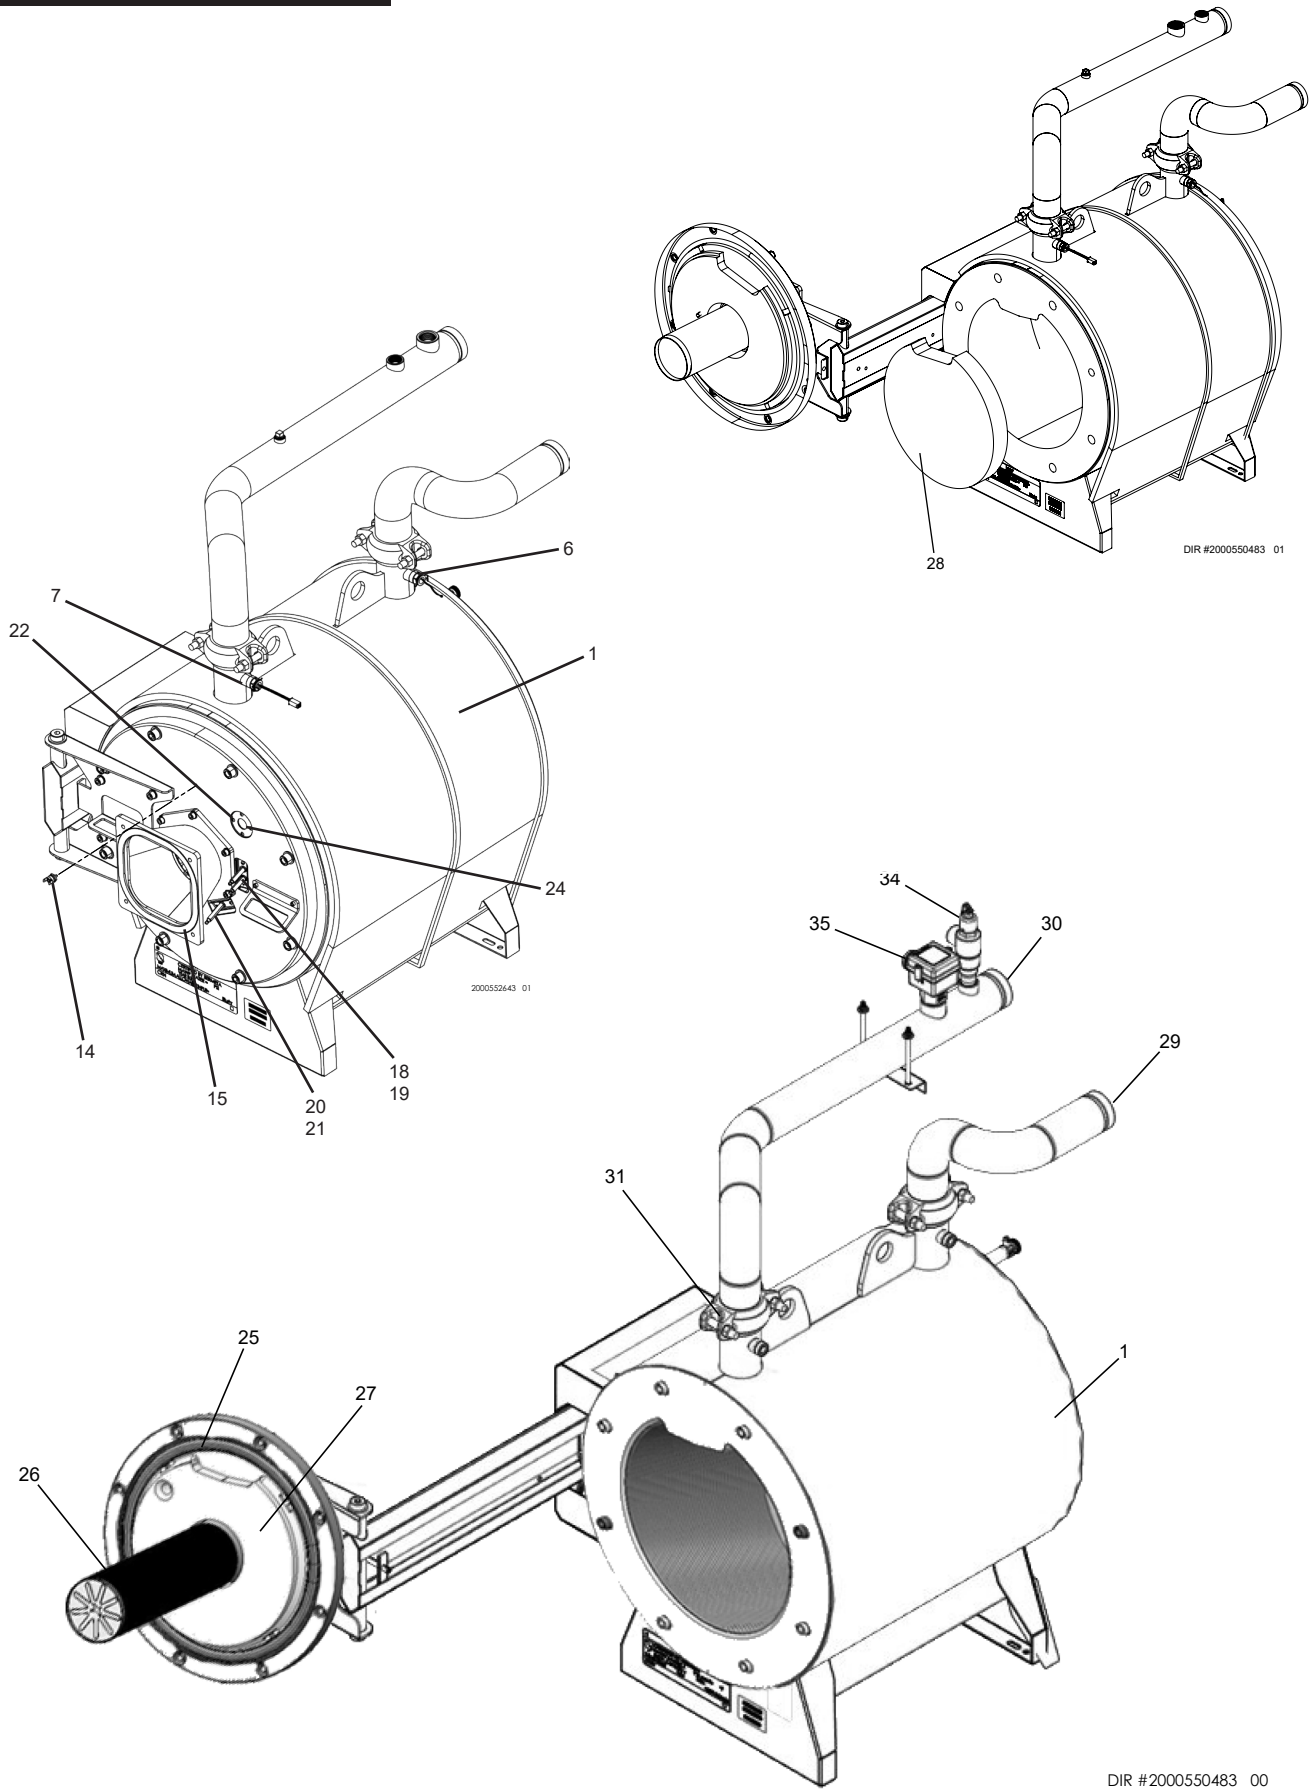

HEAT EXCHANGER

DIR #2000550483 01

2000552643 01

DIR #2000550483 00

ITEM NO.	PART NO.	DESCRIPTION	MODEL
HEAT EXCHANGER ASSEMBLIES			
1	100297098	HEAT EXCHANGER ASSEMBLY	AWH 1250
1	100297099	HEAT EXCHANGER ASSEMBLY	AWH 1500
1	100297100	HEAT EXCHANGER ASSEMBLY	AWH 2000
1	100354153	HEAT EXCHANGER ASSEMBLY	AWH 3000
1	100354156	HEAT EXCHANGER ASSEMBLY	AWH 4000
CONTROLS			
2	100208476*	LOW VOLTAGE CONNECTION BOARD, 1 - 16	ALL
3	100208481*	LOW VOLTAGE CONNECTION BOARD, 17 - 40	ALL
4	100297103*	CONTROL BOARD - MAIN	ALL
5	100311038*	DISPLAY ASSEMBLY INTERFACE	ALL
6	100208552*	SENSOR, INLET	ALL
7	100208557*	SENSOR, OUTLET	ALL
-	100297104*	SENSOR, FLUE W/ GROMMET	ALL
8	100208386*	GAS PRESSURE SWITCH - HIGH	ALL
9	100208385*	GAS PRESSURE SWITCH - LOW	ALL
10	100208242	SWITCH, POWER ON/OFF	AWH 1250 - 1500
10	100274739	SWITCH, POWER ON/OFF	AWH 2000 - 4000
11	100274738*	RELAY CONTACTOR	AWH 2000 - 4000
12	100208230	TRANSFORMER, 120 VAC X 24 VAC X 40 VA, 60 HZ	ALL
13	100325058	TRANSFORMER, SPARK	ALL
14	100398505	K, SWITCH, OVER TEMP, W/ JUMPER	ALL
GAS TRAIN			
15	100267460	FAN W/ GASKETS	AWH 1250 - 1500
15	100274103	FAN W/ GASKETS	AWH 2000 - 3000
15	100274104	FAN W/ GASKETS	AWH 4000
16	100297131*	GASKET, BLOWER	ALL
-	100274838*	GASKET, BLOWER	AWH 4000
17	100073371	GAS VALVE W/ GASKET	AWH 1250 - 1500
17	100172026	GAS VALVE W/ GASKET	AWH 2000
17	100274122	GAS VALVE W/ GASKET	AWH 3000 - 4000
18	100297106	VENTURI W/ GASKET	AWH 1250 - 1500
18	100274223	VENTURI W/ GASKET	AWH 2000 - 4000
-	100372371	BLOWER PLATE/ GASKET SERVICE KIT	AWH 4000
IGNITION & BURNER ASSEMBLIES			
19	100368946*	IGNITOR W/ GASKET & SCREWS	ALL
20	100297133*	GASKET, IGNITOR	ALL
21	100297134*	FLAME SENSOR W/ GASKET & SCREWS	ALL
22	100297135*	GASKET, FLAME SENSOR	ALL
23	100297136	GASKET, SIGHT GLASS	ALL
24	100330201	K, SIGHT GLASS	ALL
25	100297137	GASKET, DOOR, ROPE	AWH 1250 - 2000
25	100297138	GASKET, DOOR, ROPE	AWH 3000 - 4000
-	100297139	GASKET, DOOR, O-RING	AWH 1250 - 2000
-	100297140	GASKET, DOOR, O-RING	AWH 3000 - 4000
26	100297161	BURNER W/ GASKETS	AWH 1250
26	100297162	BURNER W/ GASKETS	AWH 1500
26	100297163	BURNER W/ GASKETS	AWH 2000
26	100297164	BURNER W/ GASKETS	AWH 3000
26	100297165	BURNER W/ GASKETS	AWH 4000
-	100297109*	GASKET, BURNER	AWH 1250 - 2000
-	100297110*	GASKET, BURNER	AWH 3000 - 4000

PLEASE HAVE SERIAL NUMBER AVAILABLE WHEN ORDERING PARTS
*ITEMS DENOTE SUGGESTED INVENTORY PARTS