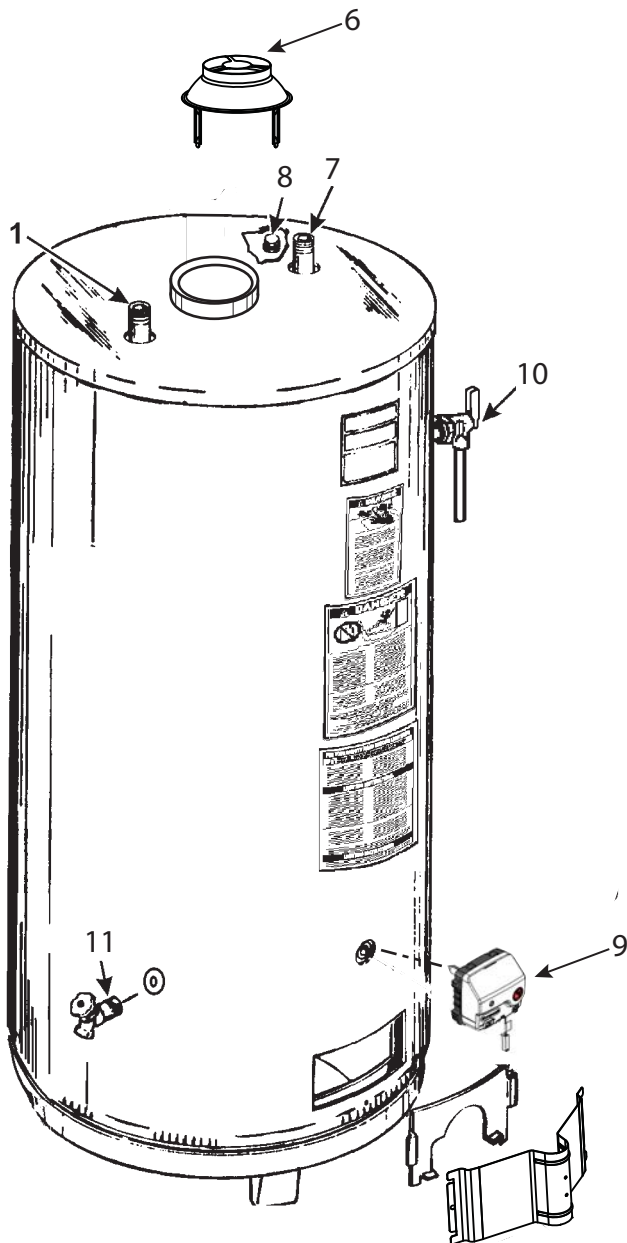

COMMERCIAL GAS REPLACEMENT PARTS LIST

MODELS: CGN75 - 100
SERIES 400 / 401

(2) COMPLETE BURNER ASSEMBLY

SEE WARRANTY FOR REPLACEMENT CONTACT INFORMATION

Item	Qty.	Parts Description	BT-80 Natural	BT-100 Natural	BT-80 Propane	BT-100 Propane
1	1	Pipe Nipple.....	100109450	100109682	100109450	100109682
2	1	Complete Burner Assembly	100281540	100281562	100281561	100281563
3	1	Burner Tube/Orifice Assembly	100281565	100281567	100281566	100281568
4	1	Burner Assembly.....	100281564	100281564	100281564	100281564
5	1	Pilot, Thermopile Assembly w/tube.....	100281571	100281571	100281572	100281572
6	1	Draft Hood.....	100210003	100210003	100210003	100210003
7	1	Inlet Tube	100110992	100281573	100110992	100281573
8	1	Anode Rod (Aluminum).....	100109594	100109594	100109594	100109594
8	1	Anode Rod (Magnesium).....	100108660	100108660	100108660	100108660
8	1	Anode Rod (KA-90).....	100108571	100108571	100108571	100108571
9	1	Control Valve.....	100281574	100281574	100093979	100093979
10	1	T & P Relief Valve	100108455	100108455	100108455	100108455
11	1	Drain Valve.....	100263911	100263840	100263911	100263840
12*	1	Main Burner Orifice.....	100281569	100281569	100281570	100281570

* 0 ft. - 7,700 ft. Elevations Only. Please contact a service representative for other altitudes.
(Consider gas used in your area only).

SEE WARRANTY FOR REPLACEMENT CONTACT INFORMATION