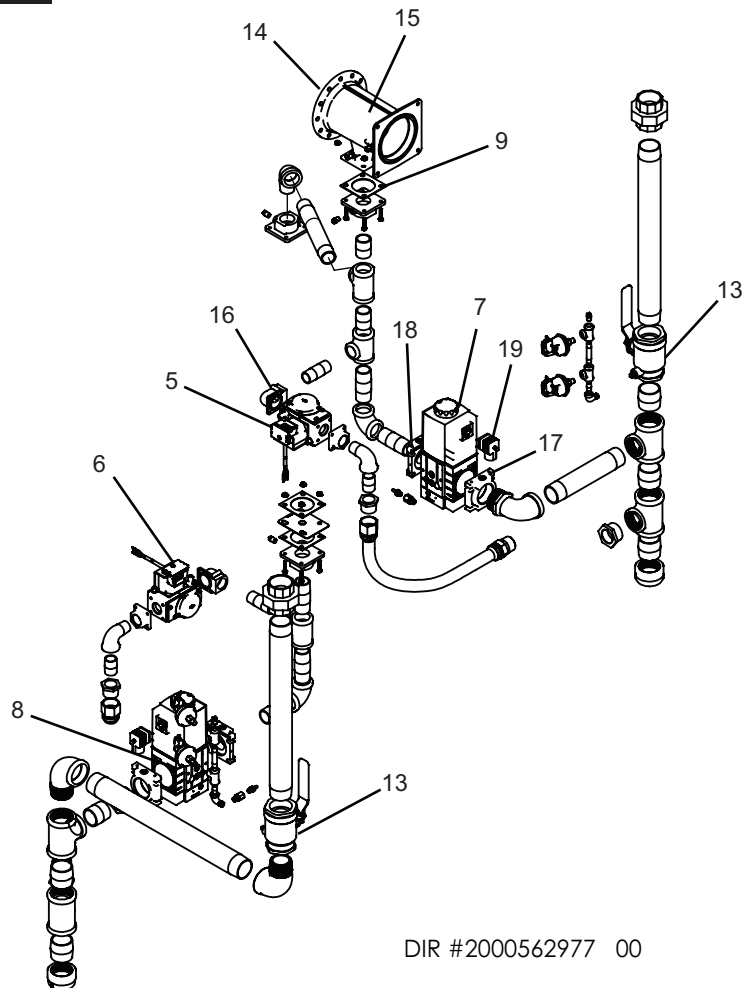

### DISPLAY PANEL

**NOTE:** Please reference the FBN(L) 751 - 2001 replacement parts list (100207789) for additional replacement parts.

**GAS TRAIN -  
Series 102**

**GAS TRAIN -  
Series 112**

ITEM NO.	PART NO.	DESCRIPTION	MODEL
<b>CONTROLS</b>			
1	100289543	INDICATOR LIGHT, RED	ALL
2	100208316	INDICATOR LIGHT, GREEN	ALL
3	100311038	DISPLAY INTERFACE ASSEMBLY	ALL
4	100276823	WIRE HARNESS, SWITCH (KEY ASSEMBLY)	ALL
-	100269755	KIT, RE-SPARK RETROFIT (SERIES 102, PRIOR TO SERIAL #4015)	FB 751-1251
-	100269756	KIT, RE-SPARK RETROFIT (SERIES 102, PRIOR TO SERIAL #4015)	FB 1501-2001
<b>GAS TRAIN ASSEMBLIES</b>			
5	100073358	GAS VALVE ASSEMBLY, NAT - SMALL	FBD751
5	100073359	GAS VALVE ASSEMBLY, NAT - SMALL	FBD1001
5	100073360	GAS VALVE ASSEMBLY, NAT - SMALL (SERIES 102)	FBD1251
5	100267412	GAS VALVE ASSEMBLY, NAT - SMALL (SERIES 102)	FBD1501
5	100267413	GAS VALVE ASSEMBLY, NAT - SMALL (SERIES 102)	FBD1751
5	100267414	GAS VALVE ASSEMBLY, NAT - SMALL (SERIES 102)	FBD2001
5	100310375	GAS VALVE ASSEMBLY, NAT - SMALL (SERIES 112)	FBD1251-2001
6	100073364	GAS VALVE ASSEMBLY, LP - SMALL	FBD751
6	100073365	GAS VALVE ASSEMBLY, LP - SMALL	FBD1001
6	100073366	GAS VALVE ASSEMBLY, LP - SMALL (SERIES 102)	FBD1251
6	100267415	GAS VALVE ASSEMBLY, LP - SMALL (SERIES 102)	FBD1501
6	100267416	GAS VALVE ASSEMBLY, LP - SMALL (SERIES 102)	FBD1751
6	100267417	GAS VALVE ASSEMBLY, LP - SMALL (SERIES 102)	FBD2001
6	100310375	GAS VALVE ASSEMBLY, LP - SMALL (SERIES 112)	FBD1251-2001
7	100073370	GAS VALVE ASSEMBLY, NAT - LARGE	FBD751
7	100073371	GAS VALVE ASSEMBLY, NAT - LARGE	FBD1001
7	100073372	GAS VALVE ASSEMBLY, NAT - LARGE (SERIES 102)	FBD1251
7	100267418	GAS VALVE ASSEMBLY, NAT - LARGE (SERIES 102)	FBD1501
7	100267419	GAS VALVE ASSEMBLY, NAT - LARGE (SERIES 102)	FBD1751
7	100310377	GAS VALVE ASSEMBLY, NAT - LARGE (SERIES 112)	FBD1251-1751
7	100267420	GAS VALVE ASSEMBLY, NAT - LARGE (SERIES 102)	FBD2001
7	100171973	GAS VALVE ASSEMBLY, NAT - LARGE (SERIES 112)	FBD2001
8	100073549	GAS VALVE ASSEMBLY, LP - LARGE	FBD751
8	100073550	GAS VALVE ASSEMBLY, LP - LARGE	FBD1001
8	100073551	GAS VALVE ASSEMBLY, LP - LARGE (SERIES 102)	FBD1251
8	100267421	GAS VALVE ASSEMBLY, LP - LARGE (SERIES 102)	FBD1501
8	100267422	GAS VALVE ASSEMBLY, LP - LARGE (SERIES 102)	FBD1751
8	100310377	GAS VALVE ASSEMBLY, LP - LARGE (SERIES 112)	FBD1251-1751
8	100267423	GAS VALVE ASSEMBLY, LP - LARGE (SERIES 102)	FBD2001
8	100171973	GAS VALVE ASSEMBLY, LP - LARGE (SERIES 112)	FBD2001
9	100208105	GASKET, FLANGE VENTURI (SERIES 102 & 112)	ALL
10	100289499	GASKET, GAS TRAIN (SERIES 102)	ALL
13	100294593	1-1/4" GAS SHUT-OFF VALVE W/ TAP (SERIES 102)	FB 751-1251
13	100288549	1-1/2" GAS SHUT-OFF VALVE W/ TAP (SERIES 102 & 112)	FB 1501-2001
14	100208089	GASKET, FAN / VENTURI	ALL
15	100288548	VENTURI ASSEMBLY	FB 751
15	100288481	VENTURI ASSEMBLY	FB 1001-1251
15	100294592	VENTURI ASSEMBLY	FB 1501-1751
15	100274223	VENTURI ASSEMBLY	FB 2001
16	100287996	FLANGE, GAS VALVE, 3/4 NPT, 90 DEG (SERIES 112)	FBD1251-2001
17	100310379	FLANGE, GAS VALVE, 1-1/2 NPT, DUNGS (SERIES 112)	FBD1251-1751
18	100310376	SHUTTER, GAS VALVE, 1 NPT (SERIES 112)	FBD1251-1751
18	100274758	SHUTTER, GAS VALVE, 1-1/2 NPT (SERIES 112)	FBD2001
19	100310378	CONNECTOR, DUNGS, GAS VALVE (SERIES 112)	FBD1251-2001
<b>JACKET ASSEMBLIES</b>			
20	100267137	JACKET, OUTER TOP, FRONT	FB 751-1251
20	100267138	JACKET, OUTER TOP, FRONT	FB 1501-2001