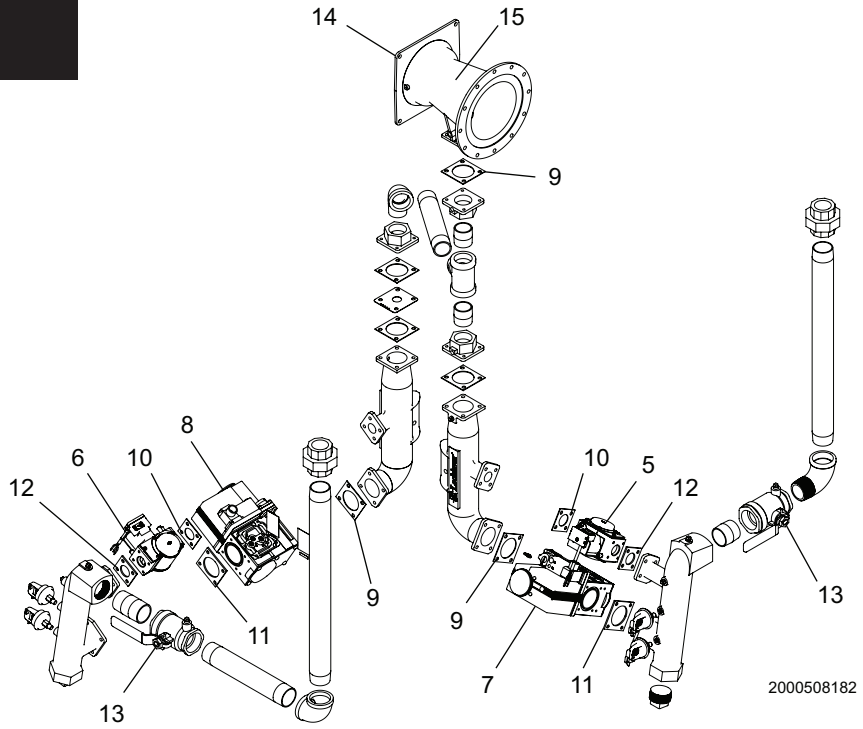

### DISPLAY PANEL

**NOTE:** Please reference the FBN(L) 751 - 2001 replacement parts list (100207789) for additional replacement parts.

**GAS TRAIN -  
Series 102**

**GAS TRAIN -  
Series 112**

ITEM NO.	PART NO.	DESCRIPTION	MODEL
<b>CONTROLS</b>			
1	100289543	INDICATOR LIGHT, RED	ALL
2	100208316	INDICATOR LIGHT, GREEN	ALL
3	100311038	DISPLAY INTERFACE ASSEMBLY	ALL
4	100276823	WIRE HARNESS, SWITCH (KEY ASSEMBLY)	ALL
-	100269755	KIT, RE-SPARK RETROFIT (SERIES 102, PRIOR TO SERIAL #4015)	FB 751-1251
-	100269756	KIT, RE-SPARK RETROFIT (SERIES 102, PRIOR TO SERIAL #4015)	FB 1501-2001
<b>GAS TRAIN ASSEMBLIES</b>			
5	100073358	GAS VALVE ASSEMBLY, NAT - SMALL	FBD751
5	100073359	GAS VALVE ASSEMBLY, NAT - SMALL	FBD1001
5	100073360	GAS VALVE ASSEMBLY, NAT - SMALL (SERIES 102)	FBD1251
5	100267412	GAS VALVE ASSEMBLY, NAT - SMALL (SERIES 102)	FBD1501
5	100267413	GAS VALVE ASSEMBLY, NAT - SMALL (SERIES 102)	FBD1751
5	100267414	GAS VALVE ASSEMBLY, NAT - SMALL (SERIES 102)	FBD2001
5	100310375	GAS VALVE ASSEMBLY, NAT - SMALL (SERIES 112)	FBD1251-2001
6	100073364	GAS VALVE ASSEMBLY, LP - SMALL	FBD751
6	100073365	GAS VALVE ASSEMBLY, LP - SMALL	FBD1001
6	100073366	GAS VALVE ASSEMBLY, LP - SMALL (SERIES 102)	FBD1251
6	100267415	GAS VALVE ASSEMBLY, LP - SMALL (SERIES 102)	FBD1501
6	100267416	GAS VALVE ASSEMBLY, LP - SMALL (SERIES 102)	FBD1751
6	100267417	GAS VALVE ASSEMBLY, LP - SMALL (SERIES 102)	FBD2001
6	100310375	GAS VALVE ASSEMBLY, LP - SMALL (SERIES 112)	FBD1251-2001
7	100073370	GAS VALVE ASSEMBLY, NAT - LARGE	FBD751
7	100073371	GAS VALVE ASSEMBLY, NAT - LARGE	FBD1001
7	100073372	GAS VALVE ASSEMBLY, NAT - LARGE (SERIES 102)	FBD1251
7	100267418	GAS VALVE ASSEMBLY, NAT - LARGE (SERIES 102)	FBD1501
7	100267419	GAS VALVE ASSEMBLY, NAT - LARGE (SERIES 102)	FBD1751
7	100310377	GAS VALVE ASSEMBLY, NAT - LARGE (SERIES 112)	FBD1251-1751
7	100267420	GAS VALVE ASSEMBLY, NAT - LARGE (SERIES 102)	FBD2001
7	100171973	GAS VALVE ASSEMBLY, NAT - LARGE (SERIES 112)	FBD2001
8	100073549	GAS VALVE ASSEMBLY, LP - LARGE	FBD751
8	100073550	GAS VALVE ASSEMBLY, LP - LARGE	FBD1001
8	100073551	GAS VALVE ASSEMBLY, LP - LARGE (SERIES 102)	FBD1251
8	100267421	GAS VALVE ASSEMBLY, LP - LARGE (SERIES 102)	FBD1501
8	100267422	GAS VALVE ASSEMBLY, LP - LARGE (SERIES 102)	FBD1751
8	100310377	GAS VALVE ASSEMBLY, LP - LARGE (SERIES 112)	FBD1251-1751
8	100267423	GAS VALVE ASSEMBLY, LP - LARGE (SERIES 102)	FBD2001
8	100171973	GAS VALVE ASSEMBLY, LP - LARGE (SERIES 112)	FBD2001
9	100208105	GASKET, FLANGE VENTURI (SERIES 102 & 112)	ALL
10	100289499	GASKET, GAS TRAIN (SERIES 102)	ALL
13	100294593	1-1/4" GAS SHUT-OFF VALVE W/ TAP (SERIES 102)	FB 751-1251
13	100288549	1-1/2" GAS SHUT-OFF VALVE W/ TAP (SERIES 102 & 112)	FB 1501-2001
14	100208089	GASKET, FAN / VENTURI	ALL
15	100288548	VENTURI ASSEMBLY	FB 751
15	100288481	VENTURI ASSEMBLY	FB 1001-1251
15	100294592	VENTURI ASSEMBLY	FB 1501-1751
15	100274223	VENTURI ASSEMBLY	FB 2001
16	100287996	FLANGE, GAS VALVE, 3/4 NPT, 90 DEG (SERIES 112)	FBD1251-2001
17	100310379	FLANGE, GAS VALVE, 1-1/2 NPT, DUNGS (SERIES 112)	FBD1251-1751
18	100310376	SHUTTER, GAS VALVE, 1 NPT (SERIES 112)	FBD1251-1751
18	100274758	SHUTTER, GAS VALVE, 1-1/2 NPT (SERIES 112)	FBD2001
19	100310378	CONNECTOR, DUNGS, GAS VALVE (SERIES 112)	FBD1251-2001
<b>JACKET ASSEMBLIES</b>			
20	100267137	JACKET, OUTER TOP, FRONT	FB 751-1251
20	100267138	JACKET, OUTER TOP, FRONT	FB 1501-2001