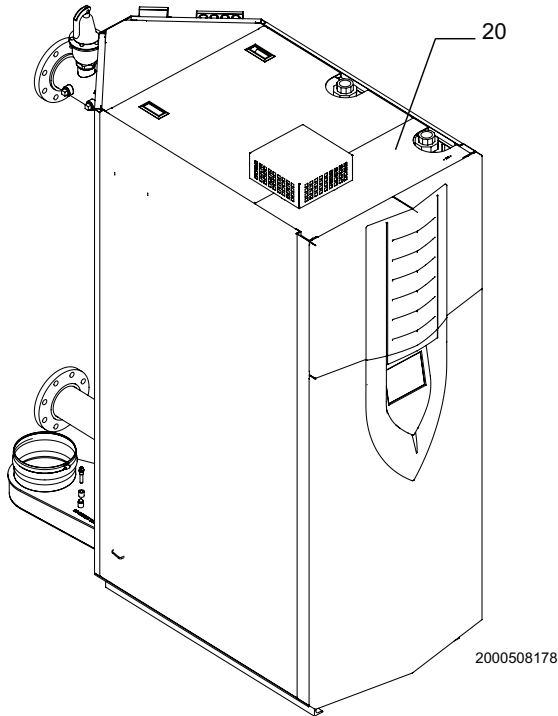

### DISPLAY PANEL

**NOTE:** Please reference the FBN(L) 751 - 2001 replacement parts list (100207789) for additional replacement parts.

**GAS TRAIN -  
Series 102**

**GAS TRAIN -  
Series 112**

ITEM NO.	PART NO.	DESCRIPTION	MODEL
<b>CONTROLS</b>			
1	100289543	INDICATOR LIGHT, RED	ALL
2	100208316	INDICATOR LIGHT, GREEN	ALL
3	100311038	DISPLAY INTERFACE ASSEMBLY	ALL
4	100276823	WIRE HARNESS, SWITCH (KEY ASSEMBLY)	ALL
-	100269755	KIT, RE-SPARK RETROFIT (SERIES 102, PRIOR TO SERIAL #4015)	FB 751-1251
-	100269756	KIT, RE-SPARK RETROFIT (SERIES 102, PRIOR TO SERIAL #4015)	FB 1501-2001
<b>GAS TRAIN ASSEMBLIES</b>			
5	100073358	GAS VALVE ASSEMBLY, NAT - SMALL	FBD751
5	100073359	GAS VALVE ASSEMBLY, NAT - SMALL	FBD1001
5	100073360	GAS VALVE ASSEMBLY, NAT - SMALL (SERIES 102)	FBD1251
5	100267412	GAS VALVE ASSEMBLY, NAT - SMALL (SERIES 102)	FBD1501
5	100267413	GAS VALVE ASSEMBLY, NAT - SMALL (SERIES 102)	FBD1751
5	100267414	GAS VALVE ASSEMBLY, NAT - SMALL (SERIES 102)	FBD2001
5	100310375	GAS VALVE ASSEMBLY, NAT - SMALL (SERIES 112)	FBD1251-2001
6	100073364	GAS VALVE ASSEMBLY, LP - SMALL	FBD751
6	100073365	GAS VALVE ASSEMBLY, LP - SMALL	FBD1001
6	100073366	GAS VALVE ASSEMBLY, LP - SMALL (SERIES 102)	FBD1251
6	100267415	GAS VALVE ASSEMBLY, LP - SMALL (SERIES 102)	FBD1501
6	100267416	GAS VALVE ASSEMBLY, LP - SMALL (SERIES 102)	FBD1751
6	100267417	GAS VALVE ASSEMBLY, LP - SMALL (SERIES 102)	FBD2001
6	100310375	GAS VALVE ASSEMBLY, LP - SMALL (SERIES 112)	FBD1251-2001
7	100073370	GAS VALVE ASSEMBLY, NAT - LARGE	FBD751
7	100073371	GAS VALVE ASSEMBLY, NAT - LARGE	FBD1001
7	100073372	GAS VALVE ASSEMBLY, NAT - LARGE (SERIES 102)	FBD1251
7	100267418	GAS VALVE ASSEMBLY, NAT - LARGE (SERIES 102)	FBD1501
7	100267419	GAS VALVE ASSEMBLY, NAT - LARGE (SERIES 102)	FBD1751
7	100310377	GAS VALVE ASSEMBLY, NAT - LARGE (SERIES 112)	FBD1251-1751
7	100267420	GAS VALVE ASSEMBLY, NAT - LARGE (SERIES 102)	FBD2001
7	100171973	GAS VALVE ASSEMBLY, NAT - LARGE (SERIES 112)	FBD2001
8	100073549	GAS VALVE ASSEMBLY, LP - LARGE	FBD751
8	100073550	GAS VALVE ASSEMBLY, LP - LARGE	FBD1001
8	100073551	GAS VALVE ASSEMBLY, LP - LARGE (SERIES 102)	FBD1251
8	100267421	GAS VALVE ASSEMBLY, LP - LARGE (SERIES 102)	FBD1501
8	100267422	GAS VALVE ASSEMBLY, LP - LARGE (SERIES 102)	FBD1751
8	100310377	GAS VALVE ASSEMBLY, LP - LARGE (SERIES 112)	FBD1251-1751
8	100267423	GAS VALVE ASSEMBLY, LP - LARGE (SERIES 102)	FBD2001
8	100171973	GAS VALVE ASSEMBLY, LP - LARGE (SERIES 112)	FBD2001
9	100208105	GASKET, FLANGE VENTURI (SERIES 102 & 112)	ALL
10	100289499	GASKET, GAS TRAIN (SERIES 102)	ALL
13	100294593	1-1/4" GAS SHUT-OFF VALVE W/ TAP (SERIES 102)	FB 751-1251
13	100288549	1-1/2" GAS SHUT-OFF VALVE W/ TAP (SERIES 102 & 112)	FB 1501-2001
14	100208089	GASKET, FAN / VENTURI	ALL
15	100288548	VENTURI ASSEMBLY	FB 751
15	100288481	VENTURI ASSEMBLY	FB 1001-1251
15	100294592	VENTURI ASSEMBLY	FB 1501-1751
15	100274223	VENTURI ASSEMBLY	FB 2001
16	100287996	FLANGE, GAS VALVE, 3/4 NPT, 90 DEG (SERIES 112)	FBD1251-2001
17	100310379	FLANGE, GAS VALVE, 1-1/2 NPT, DUNGS (SERIES 112)	FBD1251-1751
18	100310376	SHUTTER, GAS VALVE, 1 NPT (SERIES 112)	FBD1251-1751
18	100274758	SHUTTER, GAS VALVE, 1-1/2 NPT (SERIES 112)	FBD2001
19	100310378	CONNECTOR, DUNGS, GAS VALVE (SERIES 112)	FBD1251-2001
<b>JACKET ASSEMBLIES</b>			
20	100267137	JACKET, OUTER TOP, FRONT	FB 751-1251
20	100267138	JACKET, OUTER TOP, FRONT	FB 1501-2001