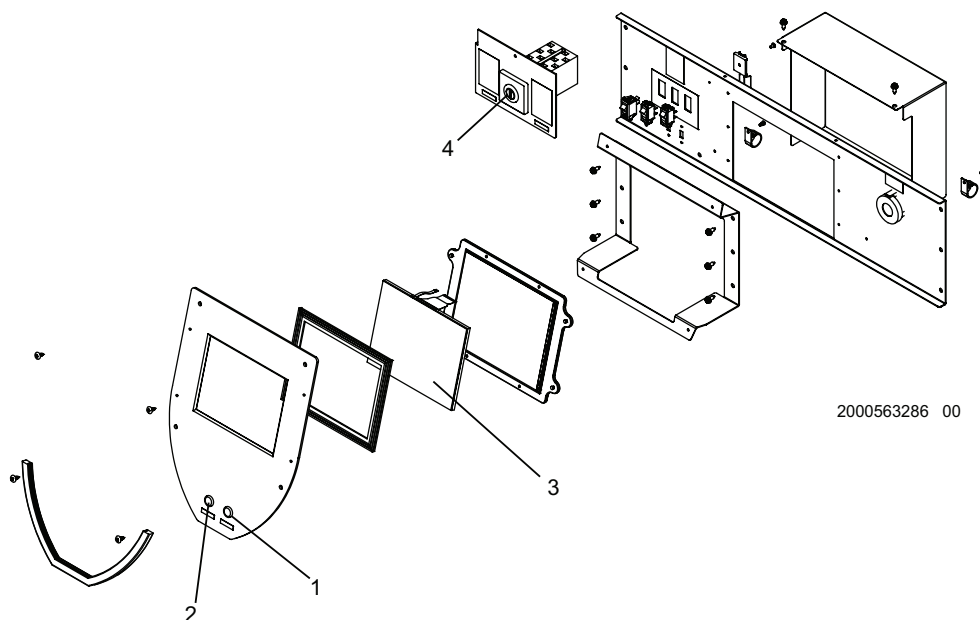

### DISPLAY PANEL

**NOTE:** Please reference the FBN(L) 751 - 2001 replacement parts list (100207789) for additional replacement parts.

**GAS TRAIN -  
Series 102**

**GAS TRAIN -  
Series 112**

ITEM NO.	PART NO.	DESCRIPTION	MODEL
<b>CONTROLS</b>			
1	100289543	INDICATOR LIGHT, RED	ALL
2	100208316	INDICATOR LIGHT, GREEN	ALL
3	100311038	DISPLAY INTERFACE ASSEMBLY	ALL
4	100276823	WIRE HARNESS, SWITCH (KEY ASSEMBLY)	ALL
-	100269755	KIT, RE-SPARK RETROFIT (SERIES 102, PRIOR TO SERIAL #4015)	FB 751-1251
-	100269756	KIT, RE-SPARK RETROFIT (SERIES 102, PRIOR TO SERIAL #4015)	FB 1501-2001
<b>GAS TRAIN ASSEMBLIES</b>			
5	100073358	GAS VALVE ASSEMBLY, NAT - SMALL	FBD751
5	100073359	GAS VALVE ASSEMBLY, NAT - SMALL	FBD1001
5	100073360	GAS VALVE ASSEMBLY, NAT - SMALL (SERIES 102)	FBD1251
5	100267412	GAS VALVE ASSEMBLY, NAT - SMALL (SERIES 102)	FBD1501
5	100267413	GAS VALVE ASSEMBLY, NAT - SMALL (SERIES 102)	FBD1751
5	100267414	GAS VALVE ASSEMBLY, NAT - SMALL (SERIES 102)	FBD2001
5	100310375	GAS VALVE ASSEMBLY, NAT - SMALL (SERIES 112)	FBD1251-2001
6	100073364	GAS VALVE ASSEMBLY, LP - SMALL	FBD751
6	100073365	GAS VALVE ASSEMBLY, LP - SMALL	FBD1001
6	100073366	GAS VALVE ASSEMBLY, LP - SMALL (SERIES 102)	FBD1251
6	100267415	GAS VALVE ASSEMBLY, LP - SMALL (SERIES 102)	FBD1501
6	100267416	GAS VALVE ASSEMBLY, LP - SMALL (SERIES 102)	FBD1751
6	100267417	GAS VALVE ASSEMBLY, LP - SMALL (SERIES 102)	FBD2001
6	100310375	GAS VALVE ASSEMBLY, LP - SMALL (SERIES 112)	FBD1251-2001
7	100073370	GAS VALVE ASSEMBLY, NAT - LARGE	FBD751
7	100073371	GAS VALVE ASSEMBLY, NAT - LARGE	FBD1001
7	100073372	GAS VALVE ASSEMBLY, NAT - LARGE (SERIES 102)	FBD1251
7	100267418	GAS VALVE ASSEMBLY, NAT - LARGE (SERIES 102)	FBD1501
7	100267419	GAS VALVE ASSEMBLY, NAT - LARGE (SERIES 102)	FBD1751
7	100310377	GAS VALVE ASSEMBLY, NAT - LARGE (SERIES 112)	FBD1251-1751
7	100267420	GAS VALVE ASSEMBLY, NAT - LARGE (SERIES 102)	FBD2001
7	100171973	GAS VALVE ASSEMBLY, NAT - LARGE (SERIES 112)	FBD2001
8	100073549	GAS VALVE ASSEMBLY, LP - LARGE	FBD751
8	100073550	GAS VALVE ASSEMBLY, LP - LARGE	FBD1001
8	100073551	GAS VALVE ASSEMBLY, LP - LARGE (SERIES 102)	FBD1251
8	100267421	GAS VALVE ASSEMBLY, LP - LARGE (SERIES 102)	FBD1501
8	100267422	GAS VALVE ASSEMBLY, LP - LARGE (SERIES 102)	FBD1751
8	100310377	GAS VALVE ASSEMBLY, LP - LARGE (SERIES 112)	FBD1251-1751
8	100267423	GAS VALVE ASSEMBLY, LP - LARGE (SERIES 102)	FBD2001
8	100171973	GAS VALVE ASSEMBLY, LP - LARGE (SERIES 112)	FBD2001
9	100208105	GASKET, FLANGE VENTURI (SERIES 102 & 112)	ALL
10	100289499	GASKET, GAS TRAIN (SERIES 102)	ALL
13	100294593	1-1/4" GAS SHUT-OFF VALVE W/ TAP (SERIES 102)	FB 751-1251
13	100288549	1-1/2" GAS SHUT-OFF VALVE W/ TAP (SERIES 102 & 112)	FB 1501-2001
14	100208089	GASKET, FAN / VENTURI	ALL
15	100288548	VENTURI ASSEMBLY	FB 751
15	100288481	VENTURI ASSEMBLY	FB 1001-1251
15	100294592	VENTURI ASSEMBLY	FB 1501-1751
15	100274223	VENTURI ASSEMBLY	FB 2001
16	100287996	FLANGE, GAS VALVE, 3/4 NPT, 90 DEG (SERIES 112)	FBD1251-2001
17	100310379	FLANGE, GAS VALVE, 1-1/2 NPT, DUNGS (SERIES 112)	FBD1251-1751
18	100310376	SHUTTER, GAS VALVE, 1 NPT (SERIES 112)	FBD1251-1751
18	100274758	SHUTTER, GAS VALVE, 1-1/2 NPT (SERIES 112)	FBD2001
19	100310378	CONNECTOR, DUNGS, GAS VALVE (SERIES 112)	FBD1251-2001
<b>JACKET ASSEMBLIES</b>			
20	100267137	JACKET, OUTER TOP, FRONT	FB 751-1251
20	100267138	JACKET, OUTER TOP, FRONT	FB 1501-2001