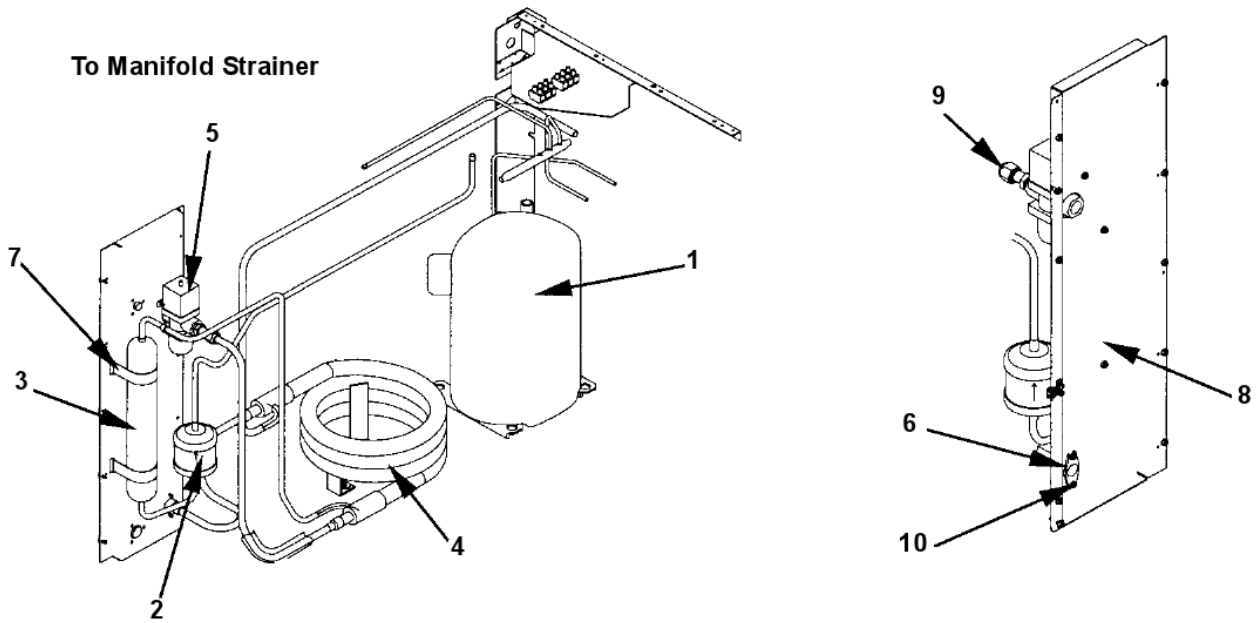

Q1300M

Q1300M - REFRIGERATION COMPARTMENT - WATER-COOLED COMPONENTS

Q1300M

Q1300M - REFRIGERATION COMPARTMENT - WATER-COOLED COMPONENTS

#	PART #	DESCRIPTION	QTY	Note
1		Compressor		[1]
2	8930259	Drier		
3	000008894	Receiver		
4	000001507	Water-cooled Condenser		
5	8372127	Water Regulating Valve		
6	8706083	Female Wing Adapter - 0.50"		
7	6000543	Receiver Strap		
8	6019053	Back Panel		
9	8332033	Water Coupling		
10	5202189	Screw - #10-24 x 0.75"		

PART NOTES:

[1] - Refer to COMMON PARTS Page