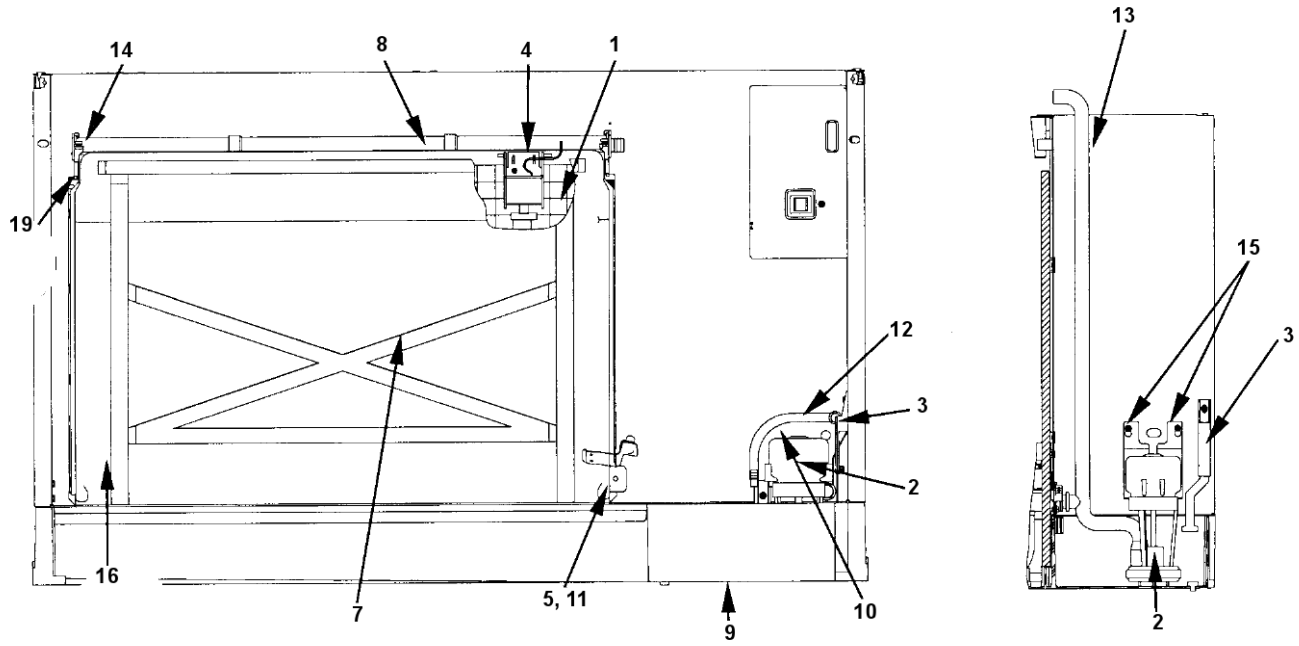

Q1300M - Panels 9

Q1300M

Q1300M - CONTROL BOX COMPONENTS

Q1300M

Q1300M - CONTROL BOX COMPONENTS

#	PART #	DESCRIPTION	QTY	Note
1	7627823	Control Board		
2	2511003	7 Amp Fuse - Mounted on Control Board		
3	2301343	Toggle Switch Only		
3a	2032173	Toggle Switch with Wiring Harness Attached		
4		Contactora		
4a	2006579	Contactora - 230V/50-60 Hz/1 Ph		
5	8504993	PTCR Compressor Starter		
6		Compressor Run Capacitor		
6a	2010133	Run Capacitor - 115-230V/50-60 Hz/1 Ph		
7		Terminal Board with Wire Harness Attached		
7a	2032293	Wiring Harness - 230V/60 Hz/1 Ph		
8	8373263	Refrigeration Service Valve Assembly		
9	5475039	Locknut - 0.375" - 18 NPS		
10	6025593	Control Box		
11	7628523	Control Box Cover		
12	8505013	PTCR Compressor Starter Mounting Bracket		
13	4302253	Control Board Mounting Supports		
14	6024953	Capacitor Mounting Strap		
15	5202169	Screw - #10-24 x 0.50" Ground		
16	5202069	Screw - #10-24 x 0.50" HEX		

Q1300M

Q1300M - EVAPORATOR COMPARTMENT - COMMON COMPONENTS

Q1300M

Q1300M - EVAPORATOR COMPARTMENT - COMMON COMPONENTS

#	PART #	DESCRIPTION	QTY	Note
1		Evaporator Assembly		
1a	7625019	Evaporator - Regular Cube		
1b	7625029	Evaporator - Dice Cube		
1c	7625039	Evaporator - Half Dice Cube		
2	1480279	Water Pump - 208-230V/50-60 Hz		
3	2511293	Water Level Probe		
4	7627813	Ice Thickness Control Probe		
5	2301483	Magnetic Bin Switch		[1]
6	7620543	Water Flow Clamp - Use on Regular Cube Evap. Only		
7	6058251	Water Curtain		
8	7624983	Water Distribution Tube - B/J/Q		
9	4300629	Water Trough Plug		
10	4303883	Water Inlet Flow Tube		
11	7628023	Water Curtain Magnet and Cap		
12	4421113	Water Inlet Tubing 0.375 ID		
13	4420383	Clear Tubing - 0.625" ID		[2]
14	5305113	Screw, #8-32 x 0.63 Nylon Water Distribution Tube Mounting		
15	5202069	Screw - #10-24 x 0.50" HEX		
16	5202189	Screw - #10-24 x 0.75"		
17	7628063	Base and Water Trough Repair Kit		
18	7626213	Evaporator Top Molding and Gasket Assembly		
19	7627763	Water Curtain Pin Assembly		