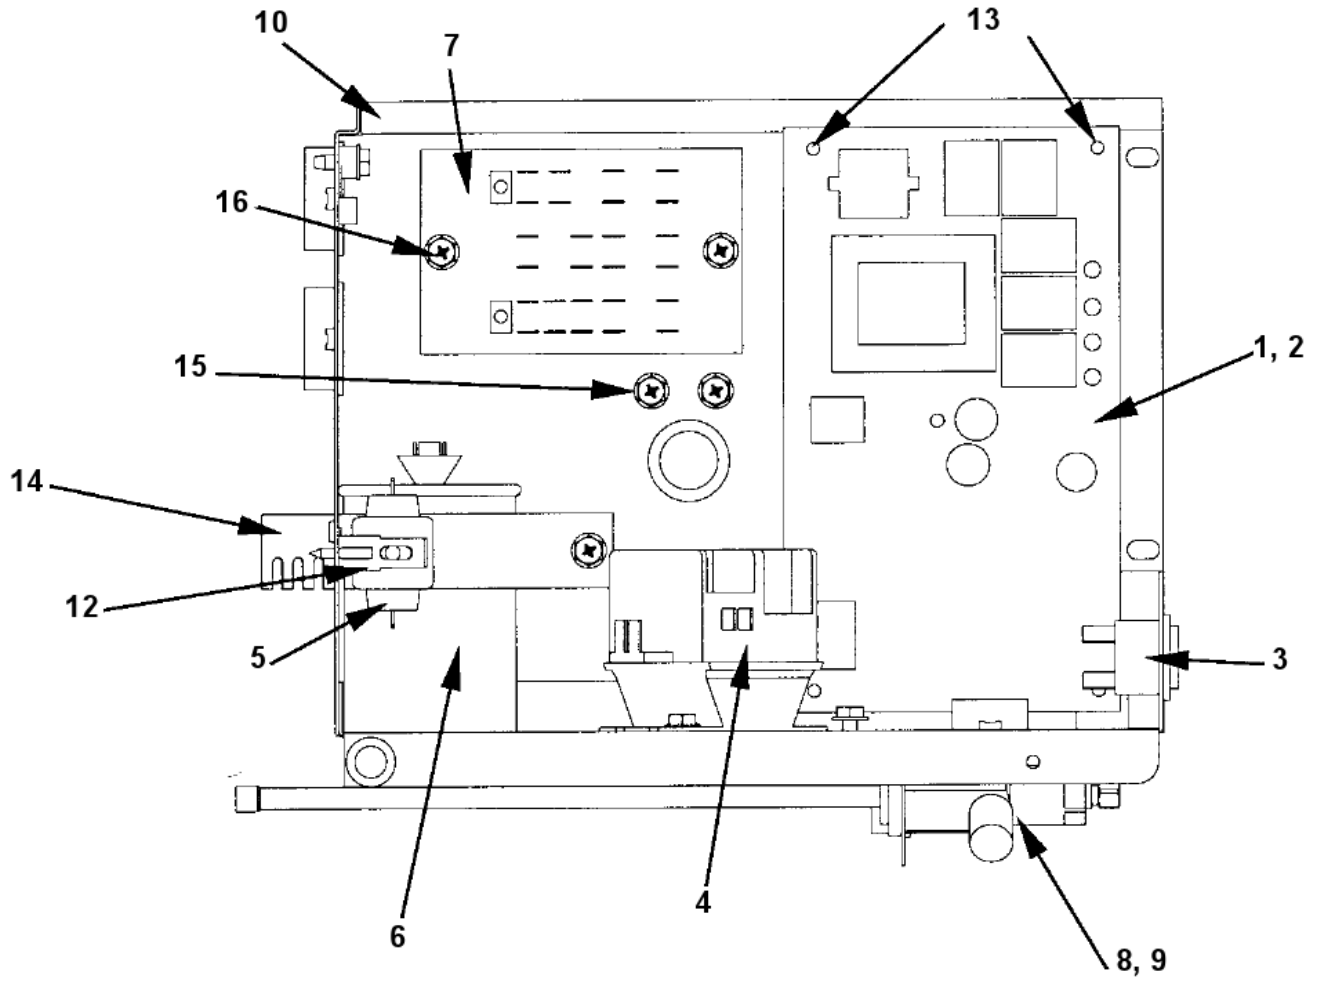

Q1300M - Panels 9

Q1300M

Q1300M - CONTROL BOX COMPONENTS

Q1300M

Q1300M - CONTROL BOX COMPONENTS

#	PART #	DESCRIPTION	QTY	Note
1	7627823	Control Board		
2	2511003	7 Amp Fuse - Mounted on Control Board		
3	2301343	Toggle Switch Only		
3a	2032173	Toggle Switch with Wiring Harness Attached		
4		Contactora		
4a	2006579	Contactora - 230V/50-60 Hz/1 Ph		
5	8504993	PTCR Compressor Starter		
6		Compressor Run Capacitor		
6a	2010133	Run Capacitor - 115-230V/50-60 Hz/1 Ph		
7		Terminal Board with Wire Harness Attached		
7a	2032293	Wiring Harness - 230V/60 Hz/1 Ph		
8	8373263	Refrigeration Service Valve Assembly		
9	5475039	Locknut - 0.375" - 18 NPS		
10	6025593	Control Box		
11	7628523	Control Box Cover		
12	8505013	PTCR Compressor Starter Mounting Bracket		
13	4302253	Control Board Mounting Supports		
14	6024953	Capacitor Mounting Strap		
15	5202169	Screw - #10-24 x 0.50" Ground		
16	5202069	Screw - #10-24 x 0.50" HEX		

Q1300M

Q1300M - EVAPORATOR COMPARTMENT - COMMON COMPONENTS

Q1300M

Q1300M - EVAPORATOR COMPARTMENT - COMMON COMPONENTS

#	PART #	DESCRIPTION	QTY	Note
1		Evaporator Assembly		
1a	7625019	Evaporator - Regular Cube		
1b	7625029	Evaporator - Dice Cube		
1c	7625039	Evaporator - Half Dice Cube		
2	1480279	Water Pump - 208-230V/50-60 Hz		
3	2511293	Water Level Probe		
4	7627813	Ice Thickness Control Probe		
5	2301483	Magnetic Bin Switch		[1]
6	7620543	Water Flow Clamp - Use on Regular Cube Evap. Only		
7	6058251	Water Curtain		
8	7624983	Water Distribution Tube - B/J/Q		
9	4300629	Water Trough Plug		
10	4303883	Water Inlet Flow Tube		
11	7628023	Water Curtain Magnet and Cap		
12	4421113	Water Inlet Tubing 0.375 ID		
13	4420383	Clear Tubing - 0.625" ID		[2]
14	5305113	Screw, #8-32 x 0.63 Nylon Water Distribution Tube Mounting		
15	5202069	Screw - #10-24 x 0.50" HEX		
16	5202189	Screw - #10-24 x 0.75"		
17	7628063	Base and Water Trough Repair Kit		
18	7626213	Evaporator Top Molding and Gasket Assembly		
19	7627763	Water Curtain Pin Assembly		