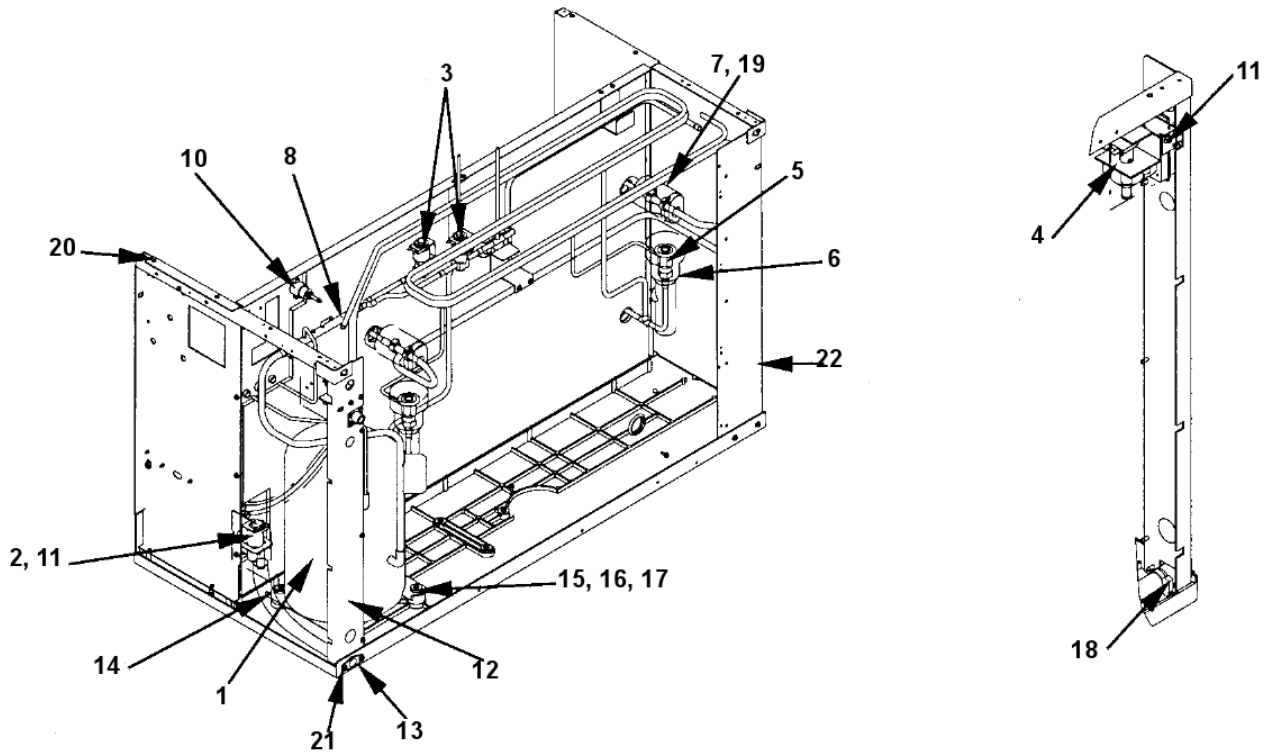

Q1300M

Q1300M - REFRIGERATION COMPARTMENT - COMMON COMPONENTS

Q1300M

Q1300M - REFRIGERATION COMPARTMENT - COMMON COMPONENTS

#	PART #	DESCRIPTION	QTY	Note
1		Compressor		
1a	7628183	Compressor - Tecumseh - 208-230V/60 Hz/1 Ph		
2		Water Dump Valve		
2a	000001768	Water Dump Valve - 208-230V/50-60 Hz		
3		Harvest Valve		
3a	7630111	Danfoss Solenoid Valve with Coil - 230V/50-60 Hz		
3b	000005157	Danfoss Solenoid Valve Coil Only - 230V/50-60 Hz		[1]
3c	2404483	Alco Solenoid Valve Coil Only - 230V/50 Hz		
4		Water Inlet Valve		
4a	000007966	Water Inlet Valve - 208-230V/50-60 Hz		
5	7627073	Expansion Valve		
6		Expansion Valve Body Insulation Boot		
6a	4007213	Valve Insulation Boot - Body		
6b	4000363	Valve Insulation Boot - Body		
7	4007203	Valve Insulation Boot - Bulb		[2]
8	8310153	Manifold Strainer - 3 Hole		
9	2077203	Water Pump Electrical Wire Lead		
10	2355369	High Pressure Cut-out Control		
11	6023541	Dump Valve/Water Inlet Valve Mounting Bracket		
12	6022043	Right Corner Post Weldment		
13	8706083	Female Wing Adapter - 0.50"		
14	4420383	Clear Tubing - 0.625" ID		
15	8503069	Mounting - Rubber Grommet		
16	5573419	Washer		
17	5012309	Compressor Mounting - Screw		
18	5650709	Snap Clamp - 0.799"/0.899" ID		
19	5650529	Clamp - Expansion Valve Bulb		
20	5202099	Screw - #10-24 x 0.50" PHIL		
21	5202189	Screw - #10-24 x 0.75"		
22	6022323	Left Corner Post Weldment		

PART NOTES:

- [1] - \pages from 000005156_02.jpg" width=266 height=183>
- [2] - \pages from 400720_08.jpg" width=923 height=583>