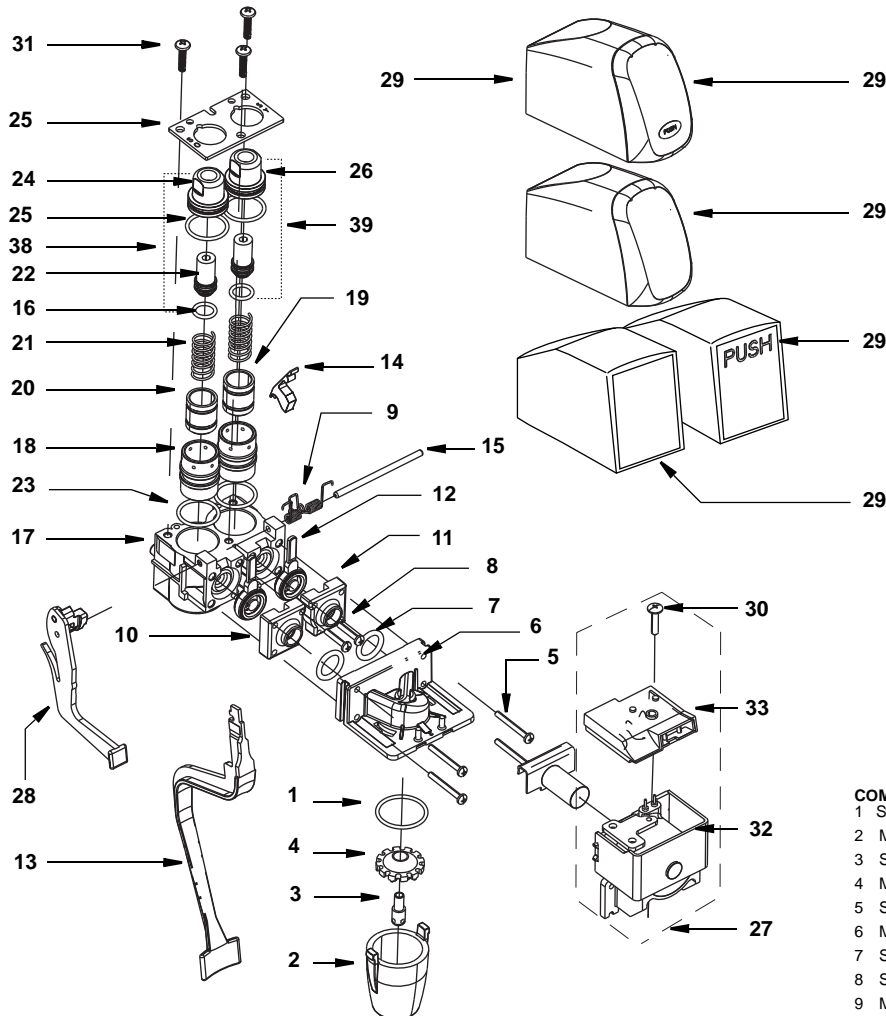

FLOMATIC®

Parts Manual

424 Post-Mix Juice Valve

COMPLETE VALVE ASSEMBLIES

1	Standard Sanitary Lever	424-CF-E36-1521-WJ
2	Modified Sanitary Lever	424-CF-E36-1521-WI
3	Standard Sanitary Lever w/GP Cover	424-CF-E36-121-WJ
4	Modified Sanitary Lever w/GP Cover	424-CF-E36-121-WI
5	Standard Push Button	424-CF-S36-1525-WJ
6	Modified Push Button	424-CF-S36-1525-WI
7	Standard Push Button w/GP Cover	424-CF-S36-1625-WJ
8	Standard Portion control	424-CF-P36-1500-WJ
9	Modified Portion control	424-CF-P36-1500-WI

DESCRIPTION	PART NO.	DESCRIPTION	PART NO.	DESCRIPTION	PART NO.
1 O-ring 0.112	500	14 Lever Retainer		31 Screw #8 x 5/8	020001284
2 Nozzle		a. Manual retainer	517-00	32 AC Solenoid	9774-1
a. Clear, twist-off	501-14	b. Electric retainer	517-05	33 MSL Switch	
b. Black, twist-off	501-15	15 Pivot pin	524-02	a. Manual	5030419
3 Diffuser - syrup	502-02	16 O-ring 0.012	551	b. Portion Control	5030418
4 Diffuser - soda	504-00	17 Flow control base 424 #8	600-07-B	34 Cover - PB living hinge	1525
5 Screw 4-40x1	505	18 Cylinder - ceramic	602-02	35 GP Push Lever Cover	1602
6 Diffuser Block 424 Insert	507-26-B	19 Piston - syrup	603-02	36 GP Cover Base	1601
7 O-ring 0.112	509	20 Piston - soda	604-02	37 GP Push Button Front Cover	1610
8 Screw - 4-40x5/8	510	21 Spring Flow Control 7 Coil	605-01	38 Brix adjustment assembly	
9 Coil Spring pallet retainer	511-04	22 Flow Rate Adjustment Screw	607	a. O-ring (0.012)	551
10 Orifice cap GP - left	512-02-G	23 O-ring (0.017)	608	b. Flow Rate Adjustment Screw	607
11 Orifice cap GP - right	513-02-G	24 Flow Rate Adjustment Nut	609	c. O-ring (0.017)	608
12 Pallet Bearing Pad		25 Retainer plate (14GA)	610-04	d. Flow Rate Adjustment Nut	609
a. Set	515-24	26 Flow Rate Adjustment Set	642-00	39 Metering assembly	
b. Pallet	515	27 AC Solenoid with Switch	774-E36	a. O-ring (0.012)	551
13 Lever molded sanitary	516-09	28 Add-a-Lever 464	1028	b. Flow Rate Adjustment Screw	607
		29 Cover - PL black	1521	c. O-ring (0.017)	608
		30 Screw 6-32 x 5/8	2611	d. Flow Rate Adjustment Set	642-00