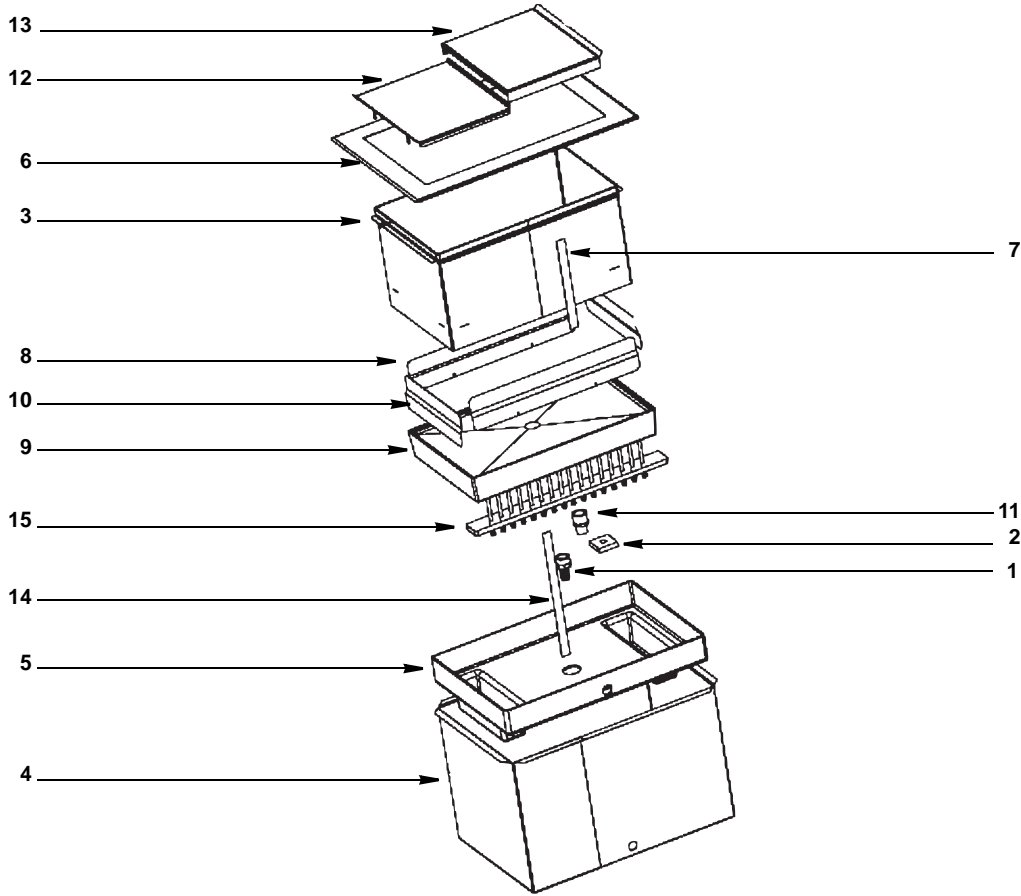

Beverage Ice Chest Parts List for Models

DB1522	DB2123
DBC1522-7	DBC2123-7
DBC1522-8	DBC2123-9
FB1522	FB2123
FBC1522-7	FBC2123-7
FBC1522-8	FBC2123-9

DBC1522, DBC1522-7, & DBC1522-8 PARTS LIST

Part Numbers:
2703430
2703568
2703423

DESCRIPTION

DESCRIPTION	PART NO.
1 Fitting 3/4" Female Burb	1200121
2 Drain Pan Fitting Gasket	5010368
3 Wrap Ice Bin Inside.	5014000
4 Wrap Panel.	5014001
5 Btm Base Plastic.	5014002
6 Wrap Bezel	5014003
7 Bin Welding Strip	5014043
8 Strip Staking, 18"	5014052
9 Coldplate	
a. DBC1522 - Plastic Fake	5014059
b. DBC1522-7	5028016
c. DBC1522-8	5013943
10 Strip Staking, 11"	5014089
11 Male Fitting Adapter	5027894
12 Top Cover Inner Assy	5028042
13 Cover Top Outer Assy.	5028043
14 Bin Welding Strip	5028061
15 Retaining Foam Gasket	
a. DBC1522-7	5028082
b. DBC1522-8	5027748

FB1522, FBC1522-7, & FBC1522-8 PARTS LIST

Part Numbers:
2703432
2703569
2703431

DESCRIPTION

	PART NO.
1 Fitting 3/4' Female Burb	1200121
2 Drain Pan Fitting Gasket	5010368
3 Wrap Ice Bin Inside	5014000
4 Btm Base Plastic	5014002
5 Bin Welding Strip	5014043
6 Strip Staking, 18"	5014052
7 Stand Leg	5014055
8 Stand Leg Top	5014057
9 Coldplate	
a. FB1522 - Plastic Fake	5014059
b. FBC1522-7	5028016
c. FBC1522-8	5013943
10 Wrap Bezel	5014068
11 Wrap Panel	5014070
12 Strip Staking, 11"	5014089
13 Adapter / Reducer	
a. FB1522	5027894
b. FBC1522-7 & FBC1522-8	5027845
14 Top Cover Inner Assy	5028042
15 Cover Top Outer Assy	5028043
16 Bin Welding Strip	5028061
17 Retaining Foam Gasket	
a. FBC1522-7	5028082
b. FBC1522-8	5027748