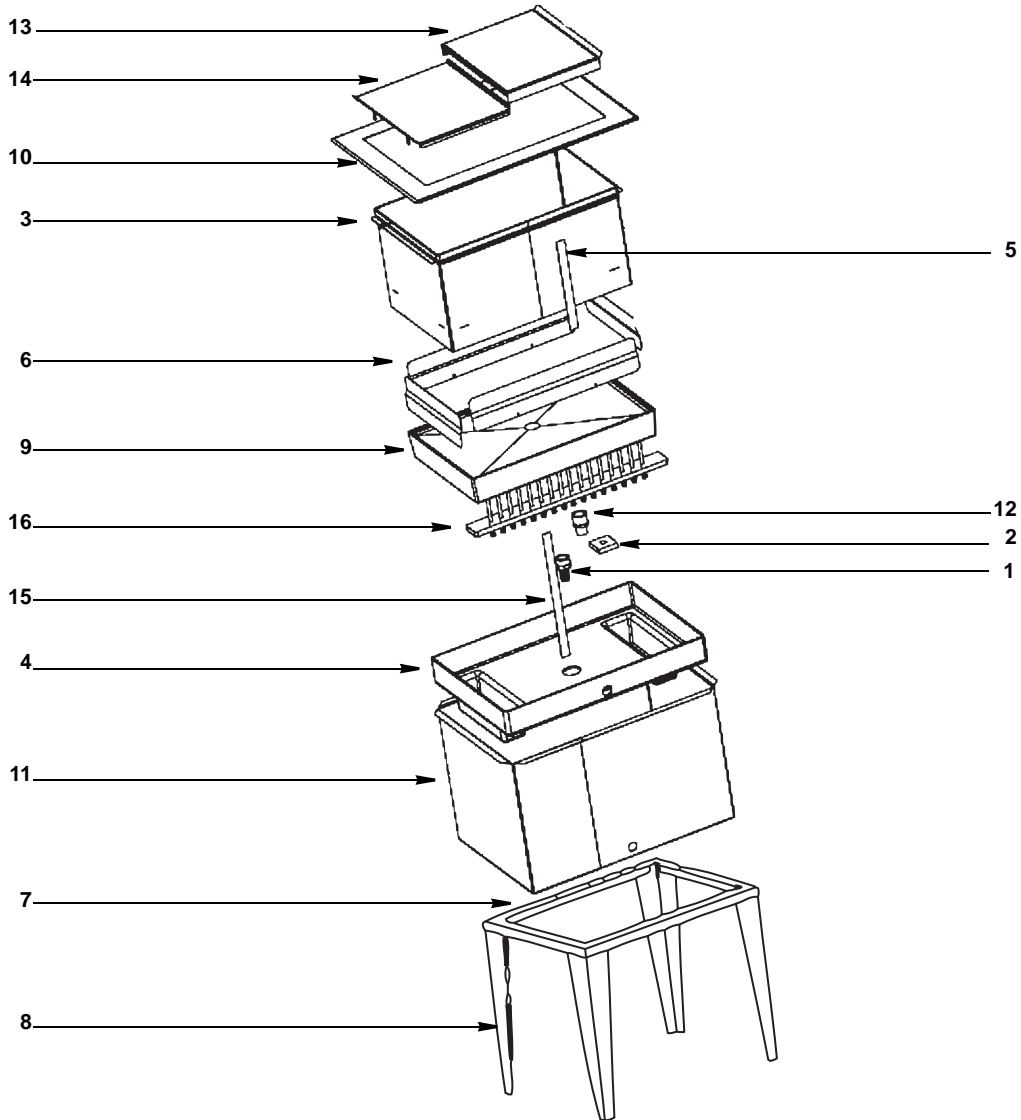

FB2123, FBC2123-7, & FBC2123-9 PARTS LIST

Part Numbers:
2703436
2703567
2703435

DESCRIPTION

		PART NO.
1	Fitting 3/4' Female Burb	1200121
2	Drain Pan Fitting Gasket	5010368
3	Wrap Ice Bin Inside	5013996
4	Btm Base Plastic	5013998
5	Bin Welding Strip	5014043
6	Strip Staking, 18"	5014052
7	Stand Leg Top	5014054
8	Stand Leg	5014055
9	Coldplate	
	a. FB2123 - Plastic Fake	5014058
	b. FB2123-7	5028017
	c. FB2123-9	5013945
10	Wrap Bezel	5014069
11	Wrap Panel	5014071
12	Adapter / Reducer	
	a. FB2123	5027894
	b. FB2123-7 & FB2123-9	5027845
13	Top Cover Outer Assy	5028047
14	Top Cover Inner Assy	5028048
15	Bin Welding Strip	5028061
16	Retaining Foam Gasket	
	a. FB2123-7	5028084
	b. FB2123-9	5027749