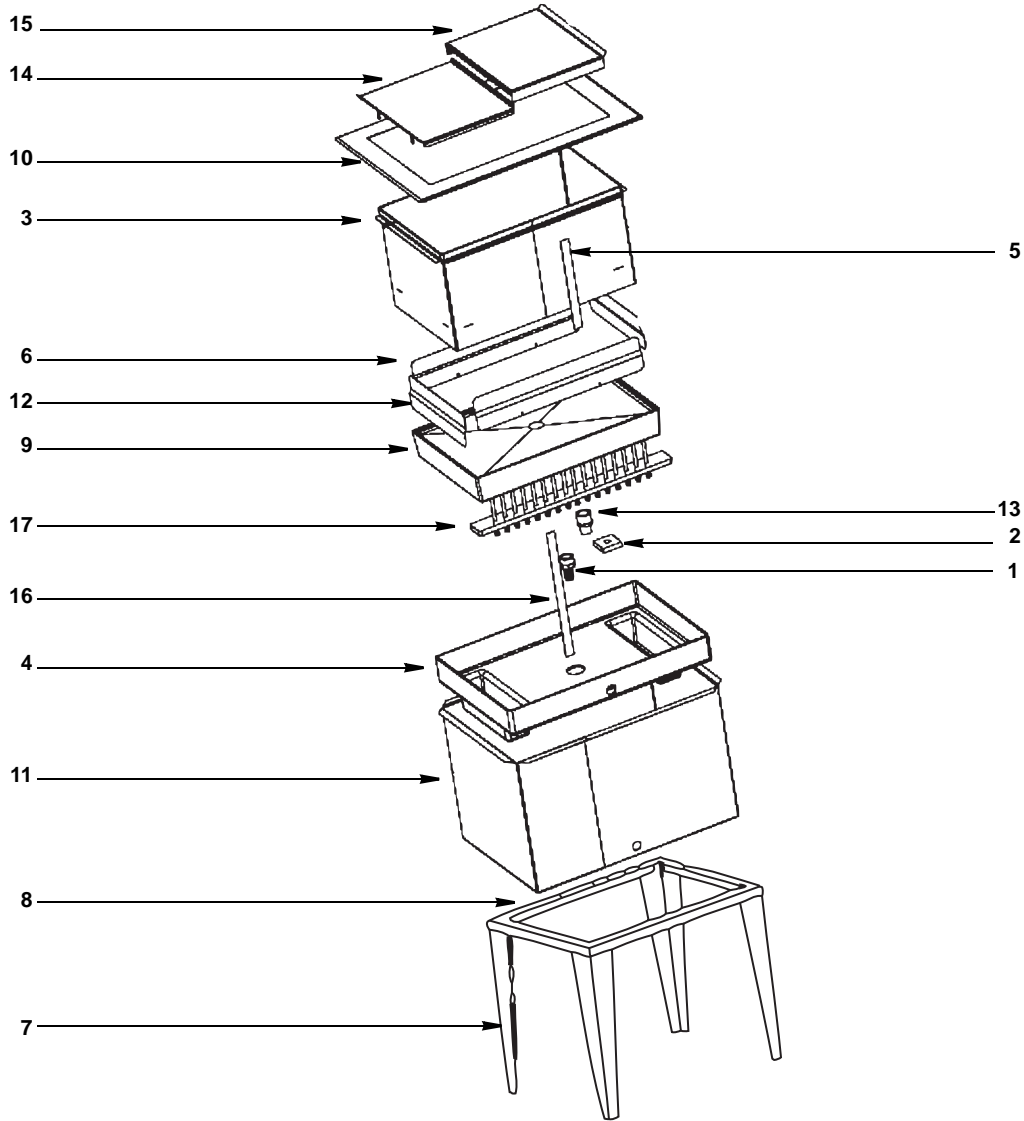

Beverage Ice Chest Parts List for Models

DB1522	DB2123
DBC1522-7	DBC2123-7
DBC1522-8	DBC2123-9
FB1522	FB2123
FBC1522-7	FBC2123-7
FBC1522-8	FBC2123-9

DBC1522, DBC1522-7, & DBC1522-8 PARTS LIST

Part Numbers:
2703430
2703568
2703423

DESCRIPTION

DESCRIPTION	PART NO.
1 Fitting 3/4" Female Burb	1200121
2 Drain Pan Fitting Gasket	5010368
3 Wrap Ice Bin Inside.	5014000
4 Wrap Panel.	5014001
5 Btm Base Plastic.	5014002
6 Wrap Bezel	5014003
7 Bin Welding Strip	5014043
8 Strip Staking, 18"	5014052
9 Coldplate	
a. DBC1522 - Plastic Fake	5014059
b. DBC1522-7	5028016
c. DBC1522-8	5013943
10 Strip Staking, 11"	5014089
11 Male Fitting Adapter	5027894
12 Top Cover Inner Assy	5028042
13 Cover Top Outer Assy.	5028043
14 Bin Welding Strip	5028061
15 Retaining Foam Gasket	
a. DBC1522-7	5028082
b. DBC1522-8	5027748

FB1522, FBC1522-7, & FBC1522-8 PARTS LIST

Part Numbers:
2703432
2703569
2703431

DESCRIPTION

	PART NO.
1 Fitting 3/4' Female Burb	1200121
2 Drain Pan Fitting Gasket	5010368
3 Wrap Ice Bin Inside	5014000
4 Btm Base Plastic	5014002
5 Bin Welding Strip	5014043
6 Strip Staking, 18"	5014052
7 Stand Leg	5014055
8 Stand Leg Top	5014057
9 Coldplate	
a. FB1522 - Plastic Fake	5014059
b. FBC1522-7	5028016
c. FBC1522-8	5013943
10 Wrap Bezel	5014068
11 Wrap Panel	5014070
12 Strip Staking, 11"	5014089
13 Adapter / Reducer	
a. FB1522	5027894
b. FBC1522-7 & FBC1522-8	5027845
14 Top Cover Inner Assy	5028042
15 Cover Top Outer Assy	5028043
16 Bin Welding Strip	5028061
17 Retaining Foam Gasket	
a. FBC1522-7	5028082
b. FBC1522-8	5027748