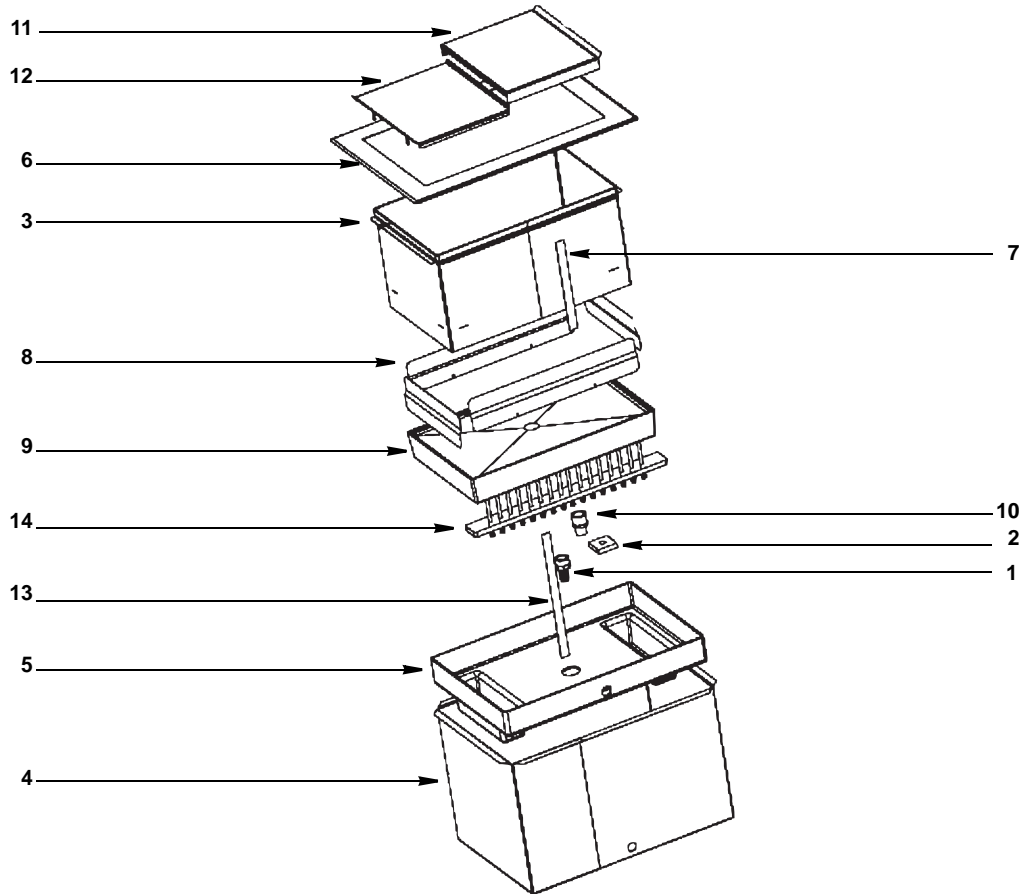

DESCRIPTION

DESCRIPTION	PART NO.
1 Fitting 3/4" Female Burb	1200121
2 Drain Pan Fitting Gasket	5010368
3 Wrap Ice Bin Inside.	5014000
4 Wrap Panel.	5014001
5 Btm Base Plastic.	5014002
6 Wrap Bezel	5014003
7 Bin Welding Strip	5014043
8 Strip Staking, 18"	5014052
9 Coldplate	
a. DBC1522 - Plastic Fake	5014059
b. DBC1522-7	5028016
c. DBC1522-8	5013943
10 Strip Staking, 11"	5014089
11 Male Fitting Adapter	5027894
12 Top Cover Inner Assy	5028042
13 Cover Top Outer Assy.	5028043
14 Bin Welding Strip	5028061
15 Retaining Foam Gasket	
a. DBC1522-7	5028082
b. DBC1522-8	5027748

FB1522, FBC1522-7, & FBC1522-8 PARTS LIST

Part Numbers:
2703432
2703569
2703431

DESCRIPTION

	PART NO.
1 Fitting 3/4' Female Burb	1200121
2 Drain Pan Fitting Gasket	5010368
3 Wrap Ice Bin Inside	5014000
4 Btm Base Plastic	5014002
5 Bin Welding Strip	5014043
6 Strip Staking, 18"	5014052
7 Stand Leg	5014055
8 Stand Leg Top	5014057
9 Coldplate	
a. FB1522 - Plastic Fake	5014059
b. FBC1522-7	5028016
c. FBC1522-8	5013943
10 Wrap Bezel	5014068
11 Wrap Panel	5014070
12 Strip Staking, 11"	5014089
13 Adapter / Reducer	
a. FB1522	5027894
b. FBC1522-7 & FBC1522-8	5027845
14 Top Cover Inner Assy	5028042
15 Cover Top Outer Assy	5028043
16 Bin Welding Strip	5028061
17 Retaining Foam Gasket	
a. FBC1522-7	5028082
b. FBC1522-8	5027748

DB2123, DBC2123-7, & DBC2123-9 PARTS LIST

Part Numbers:
2703434
2703566
2703433

DESCRIPTION

	DESCRIPTION	PART NO.
1	Fitting 3/4" Female Barb	1200121
2	Drain Pan Fitting Gasket	5010368
3	Wrap Ice Bin Inside	5013996
4	Wrap Panel	5013997
5	Btm Base Plastic	5013998
6	Wrap Bezel	5013999
7	Bin Welding Strip	5014043
8	Strip Staking, 18"	5014052
9	Coldplate	
	a. DB2123 - Plastic Fake	5014058
	b. DB2123-7	5028017
	c. DB2123-9	5013945
10	Adapter / Reducer	
	a. DB2123	5027894
	b. DB2123-7 & DB2123-9	5027845
11	Top Cover Outer Assy	5028047
12	Top Cover Inner Assy	5028048
13	Bin Welding Strip	5028061
14	Retaining Foam Gasket	
	a. DB2123-7	5028084
	b. DB2123-9	5027749