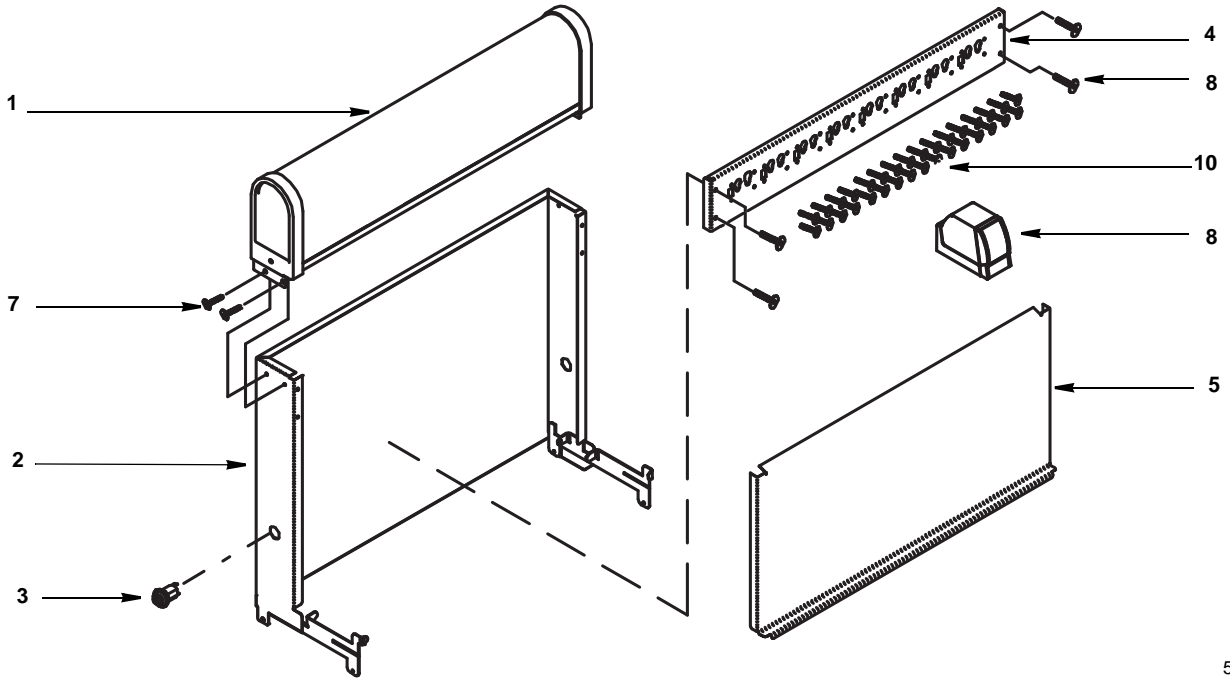

DI/DIL-2323 Tower

5010876

DESCRIPTION

PART NO.

1 Merchiser (Also See Page 3)	
a. Merchiser (Black)	5009297
b. Merch Light 120V	5007754
c. Clear Merch w/LT 120V	5028696
d. Quench Merch w/LT 120V	5027685
e. Pepsi Merch w/LT 120V	5027684
f. Pepsi Export Merch w/LT 120V	02000837
g. Coke Merch w/LT 120V	5027686
h. 7up Merch w/LT 120V	5027687
i. RC Merch w/LT 120V	5027687
j. Dr Pepper Merch w/LT 120V	5027689
k. Merch Light 240/60	5007874
l. Merch Light 240/50	5007875
m. Merch Light 220/60	5007876
n. Merch Light 220/50	5007877
2 Tower Assembly	5031037
3 Keyswitch	5000220
4 Valve Mount Cap	
a. Valve Mount Cap (Pre-mix 5 Valve)	5008335
b. Valve Mount Cap (Pre-mix 6 Valve)	5008334
c. Valve Mount Cap (5 Valve)	5008321
d. Valve Mount Cap (6 Valve)	5008322
e. Valve Mount Cap (7 Valve)	5008323
f. Valve Mount Cap (8 Valve)	020001468
5 Splash Panel (SS)	5008255
6 SS Tower Cap - (Not Shown)	5005718
Miscellaneous - Brackets, Screw, Etc.	
7 Screw 8-32 X 1/2" Znc Ph Rd F (4x)	5000973
8 Screw 8-32 X 1/2" Znc Ph Rd F (4x)	5000973
9 Screw 10-32 X 1/4" Rhms (4 Per Valve)	0900925
10 Back Block Cover UFB1	020004188