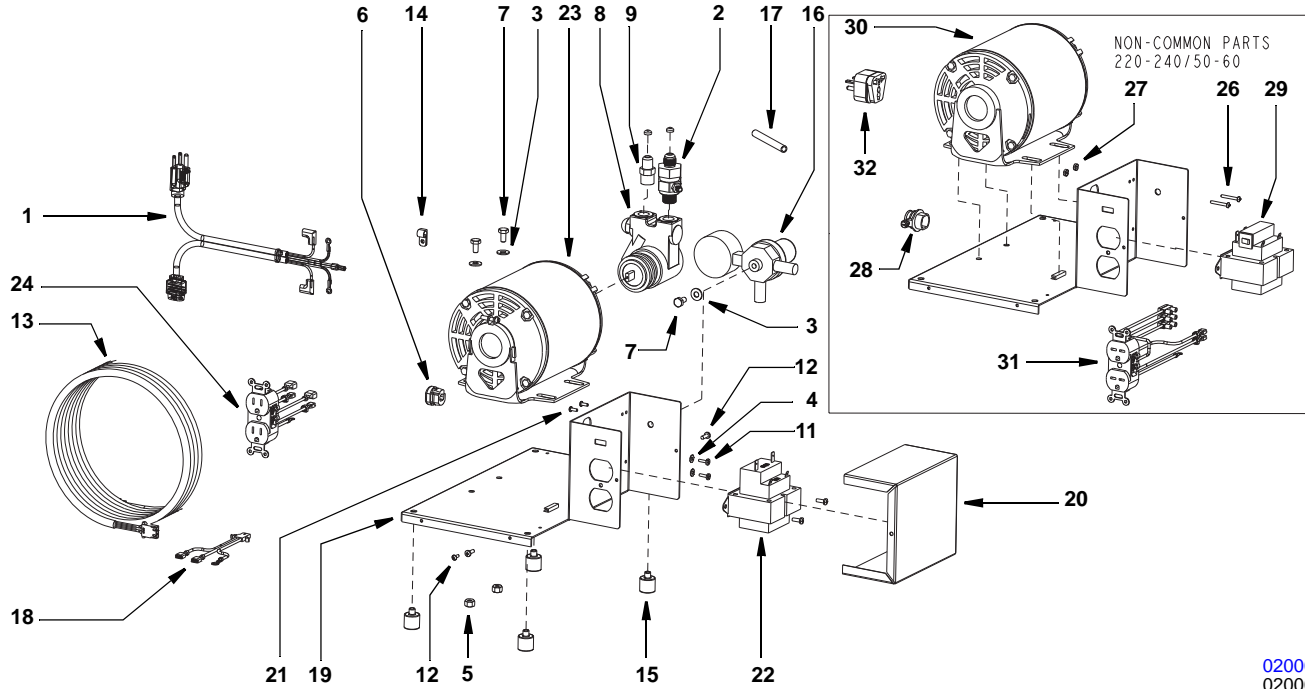

Carbonator Pump Deck

02000530
02000529

DESCRIPTION

	PART NO.
1 Carb Power Cords 18/3 x 10ft	15-3297
2 ASSE 1022 Backflow Preventer	19-0897
3 Washer 1/4" Flat SS	0901805
4 Washer Star #8 SS	0901915
5 Nut 1/4-20 ESNA SS	0902302
6 Plug HEYCO Cord Strain Relief	1200301
7 Bolt 1/4-20 X 1/2in SS HHCS	5007377
8 Pump Head Carb 125 GPH	5009613
9 Fitting 3/8 X 3/8 NPT	5009984
10 Label 2 Amp Max Receipt (Not Shown)	5010172
11 Screw 8-32 X 1/2 Grnd Zinc	5011936
12 Screw 8-32 X 1/2in ES Form PH PN STL Zinc	5011940
13 Jumper Valve Leads	5013101
14 Clamp, Nylon .312	5013875
15 Foot	5014120
16 Regulator Secondary CO₂ With Gauge	5028469
17 Tube Carbonation Tank Purge	5030544
18 Harness Trans	02000531
19 Deck Base	02000538
20 Cover Top	02000625
115/60 Unique Parts	
21 Screw 6-32 X 3/8" SS PH RHMS	0900904
22 Transformer 75VA 120V With Breaker	5008229
23 Motor Carb Pump 115V	5028931
24 Harness Power 115/100	02000532
25 Wiring Label 115V (Not Shown)	020001151
220-240/50-60 Unique Parts	
26 Screw 6-32 x 1" SS PH RHMS	0900901
27 Nut 6-32 HEX SS	0902101
28 Cord Strain Relief Europe	5000836
29 Transformer 240V w/Breaker	5007111
30 Motor Carb Pump 220V	5009598
31 Harness Power With Receptacle 220-240	02000533
32 Adapter, NEMA 6-15	020001136
33 Wiring Label 220V (Not Shown)	020001152
Miscellaneous	
34 Label Motor Pump 115V 60 HZ (Not Shown)	020001144
35 Label CO₂ Warning (Not Shown)	5013202
36 Label Motor Pump 220-240/50-60 (Not Shown)	020001145
37 Wiring Label 220V (Not Shown)	020001152