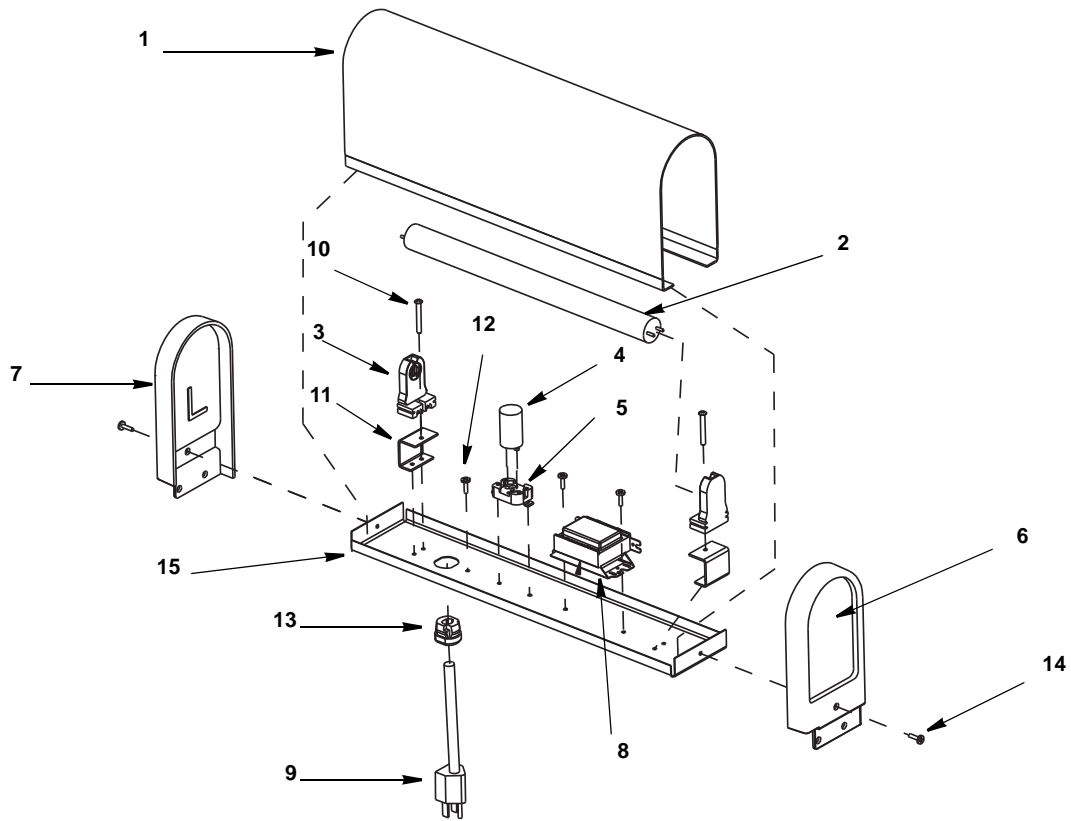

DI-1522 Merchandiser

5030249

DESCRIPTION

	DESCRIPTION	PART NO.
1	Medallion	
a.	Quench	5009469
b.	Pepsi	5009470
c.	Dr. Pepper	5027783
d.	Coca Cola	020004313
e.	7UP	5009627
2	11" Florescent Tube (F13)	1000318
3	End Light Socket	1001001
4	LEV FS2 Starter	1001005
5	Starter Base	020002168
6	Merchandiser End Cap, Right	5008727
7	Merchandiser End Cap, Left	5008726
8	Ballast	
a.	115/60	5008644
b.	100/50/60 Export	5000870
c.	220/50	5000348
d.	220/60	5000349
e.	240/50	5000350
f.	240/60	5000351
9	Electric Cord	
a.	Domestic	5008642
b.	100/220/240 Light Harness (Exports Only)	5007691
Miscellaneous - Brackets, Screw, Etc.		
10	Screw 8-32 x 1/4" PH PS	5000974
11	Light Socket Bracket (Right & Left)	4340151
12	Screw 8-32 x 1/2" GRND Zinc	5011936
13	Cord Strain Relief Heyco Plug	1200301
14	Screw 8-32 x 1/2"	5011940
15	Light Mount Bracket	5007690