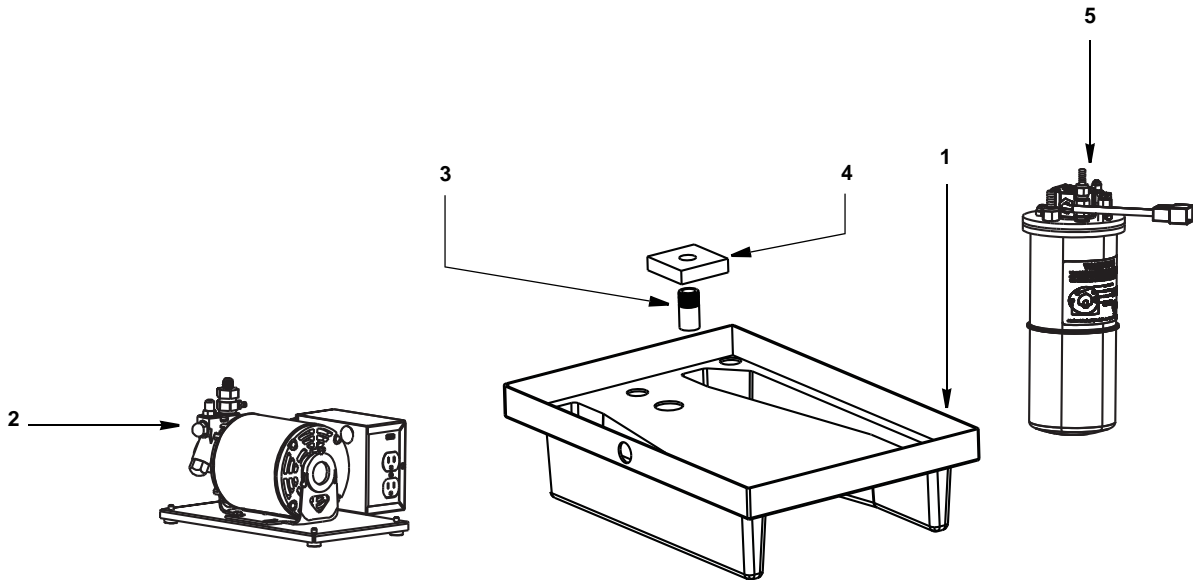

DI-1522 Base & Carbonation

5029314

DESCRIPTION

	PART NO.
1 Plastic Unit Bottom	4350002
2 Pump Deck	
a. 115V	020000530
b. 220V	020000529
Miscellaneous - Brackets, Screw, Etc.	
3 3/4" X 2-1/4" Slipon Nipple	5009298
4 Drain Pan Fitting Flat Gasket	0400204
5 Vertical Carb Tank	
a. 115V	43-1600-10
b. 220V	43-1602