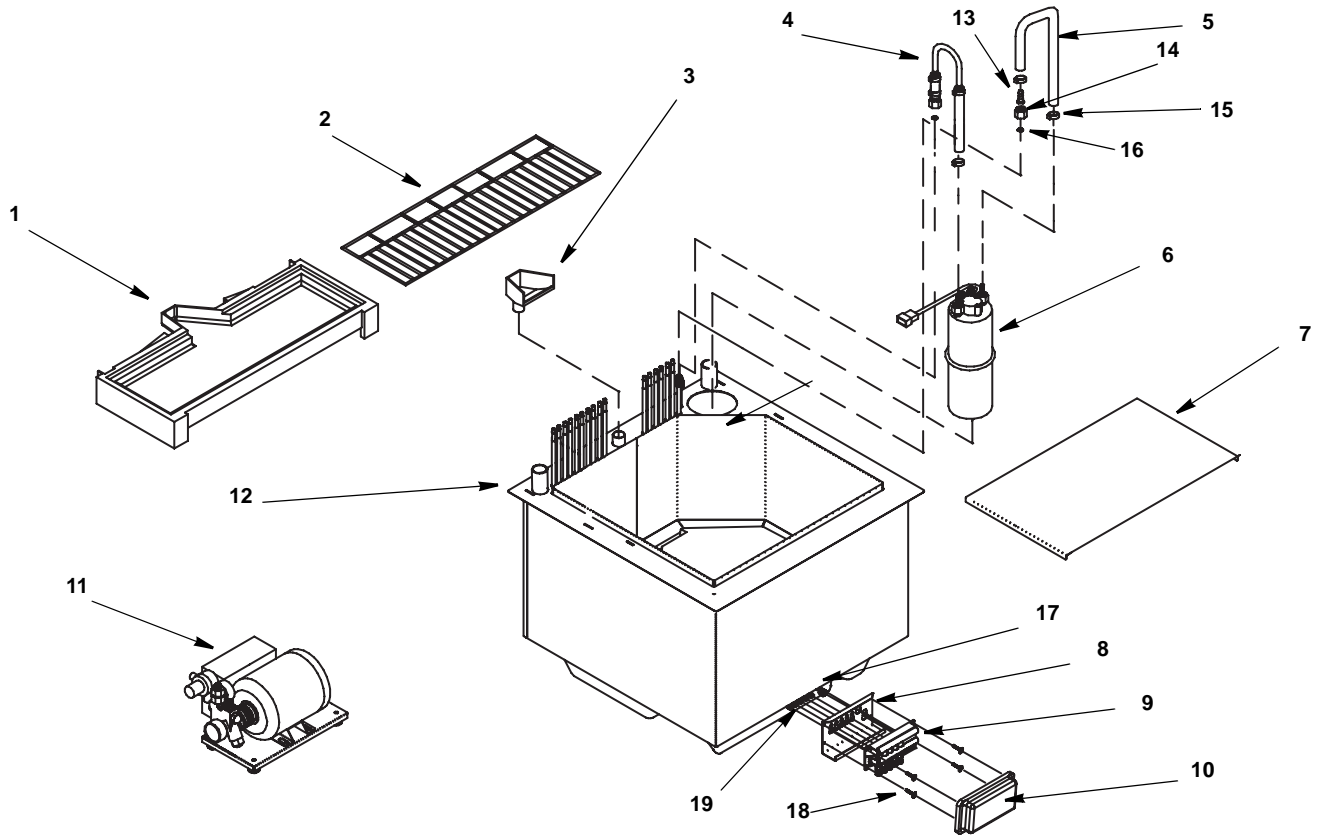

DI/DIL-2323 Drain, Ice Bin

5010876

DESCRIPTION

	PART NO.
1 Drain pan Black.	5011501
2 Grid	
c. Standard Grid - Wide Spacing.	5011681
d. Accufill Grid.	5011778
3 Funnel Rubber Drain pan	5006933
4 Tube Assembly.	02000964
5 Tube Assembly.	5027883
6 Carbonator Tank	
a. 115V	43-1600-10
b. 220V	43-1602
7 Ice Bin Door	5008254
8 Manifold Retaining Plate.	02000988
9 5 Port Manifold Assembly.	02000987
10 Manifold Gasket (Cover).	5010332
11 Pump Deck (See Page 9 & 10)	
a. 115V	02000530
b. 220V	02000529
12 Welded Bezel	02000476
Miscellaneous - Brackets, Screw, Etc.	
13 Fitting Swivel 3/8 Barb	5009025
14 Nut 3/8 X 9/16 In Swivel Fitting.	1701110
15 Clamp Otr 39/64 15.7-706R.	15-7-706R
16 3/8" Black Nylon Washer	1701115
17 O-ring 8010.	5009763
18 Screw 8-32 X 5/8" Tri-lobe(4x)	02000992
19 O-ring 010 EP80 (10x)	5009080