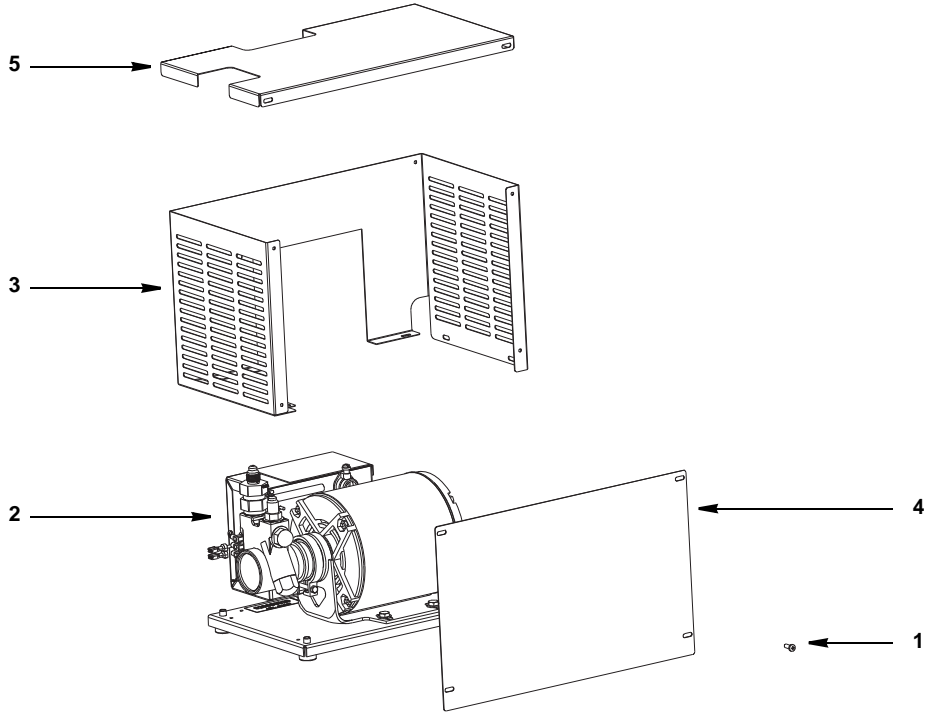

Carbonator Pump Deck Enclosure

DESCRIPTION

1	Screw 8-32 X 1/2 IN ES Form PH PN STL Zinc	5011940
2	Pump Deck 220-240 Volt	02000529
3	Wrap Pump Deck	02004200
4	Panel Pump Deck Access	02004201
5	Cover Pump Deck	02004202