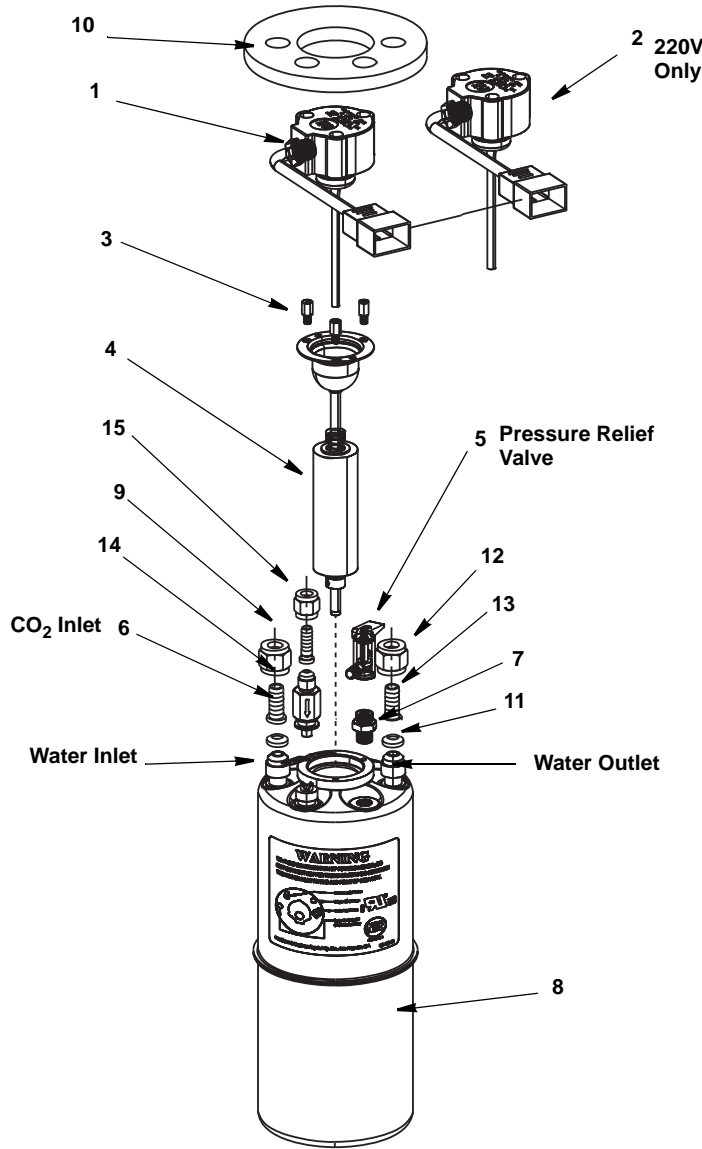

McCann's Vertical Carb Tank

43-1600-10
43-1602

DESCRIPTION

1 Assembly Probe 115V	
a. Probe Spare Parts Kit	16-1404
b. Driving Solenoid 115V Electrical, Black Cap.	16-2115-41
2 Assembly Probe 220V	
a. Probe Spare Parts Kit	16-1406
b. Driving Solenoid 220V Electrical, Black Cap.	16-2220-41
3 Probe Stud	09-1877
4 Probe Float Ring Assembly - 115V/220V	15-1951
5 Pressure Relief Valve - 125 psi with Barb	19-0898
6 Carbonator Single Check Valve - 1/4" Male Flare	00-0868
7 Fitting - .125 NPT X PRV, S.S. Adapter	19-0934
8 Carbonator Assembly - 10" Weld	15-3162
9 Fitting, 1/4" Swivel Hose Barb	1701109
10 Insulated Domed Carb	10-2005

Miscellaneous - Brackets, Screw, Etc.

11 Washer, 3/8" Nylon White	1701115
12 Nut, 3/8" x 9/16" Swivel Fitting	1701110
13 Swivel Fitting, 1/4" x 3/8" Barb	5009025
14 Washer, 1/in. Nylon White	1701113
15 Nut, 1/4" x 3/8" Swivel Fitting	1701108