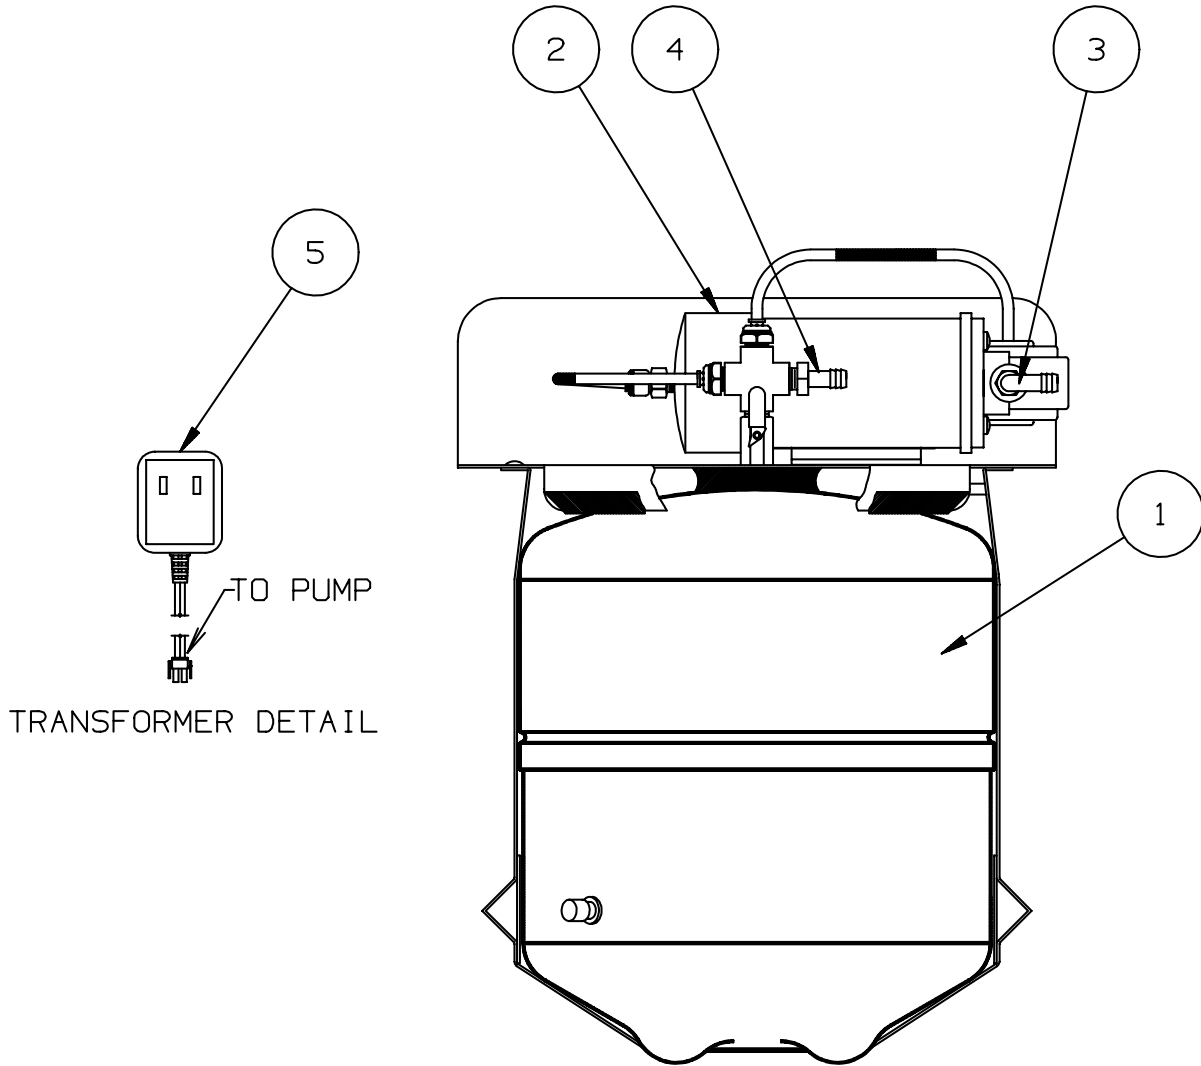

# Multiplex Beverage Equipment Parts List for Mini-Booster Pump Assembly (P.N. K0000440)

Item	Part No	Description	Function
1	<a href="#">K0000354</a>	Tank, Pressurized Accumulator, 2 1/2 gal	Provides constant pressure.
2	K0000386	Pump, Water, 35 GPD, 24 VAC	Pump water to 55 psi (3.8 bar) maximum.
3	00215754	Elbow, 1/4" MPT x 3/8" Barb	Provides water inlet line connection.
4	00209326	Elbow, 1/4" MPT x 3/8" Barb	Provides water outlet line connection.
5	00215763	Transformer, 120 VAC to 24 VAC	Convert 120 VAC to 24 VAC.