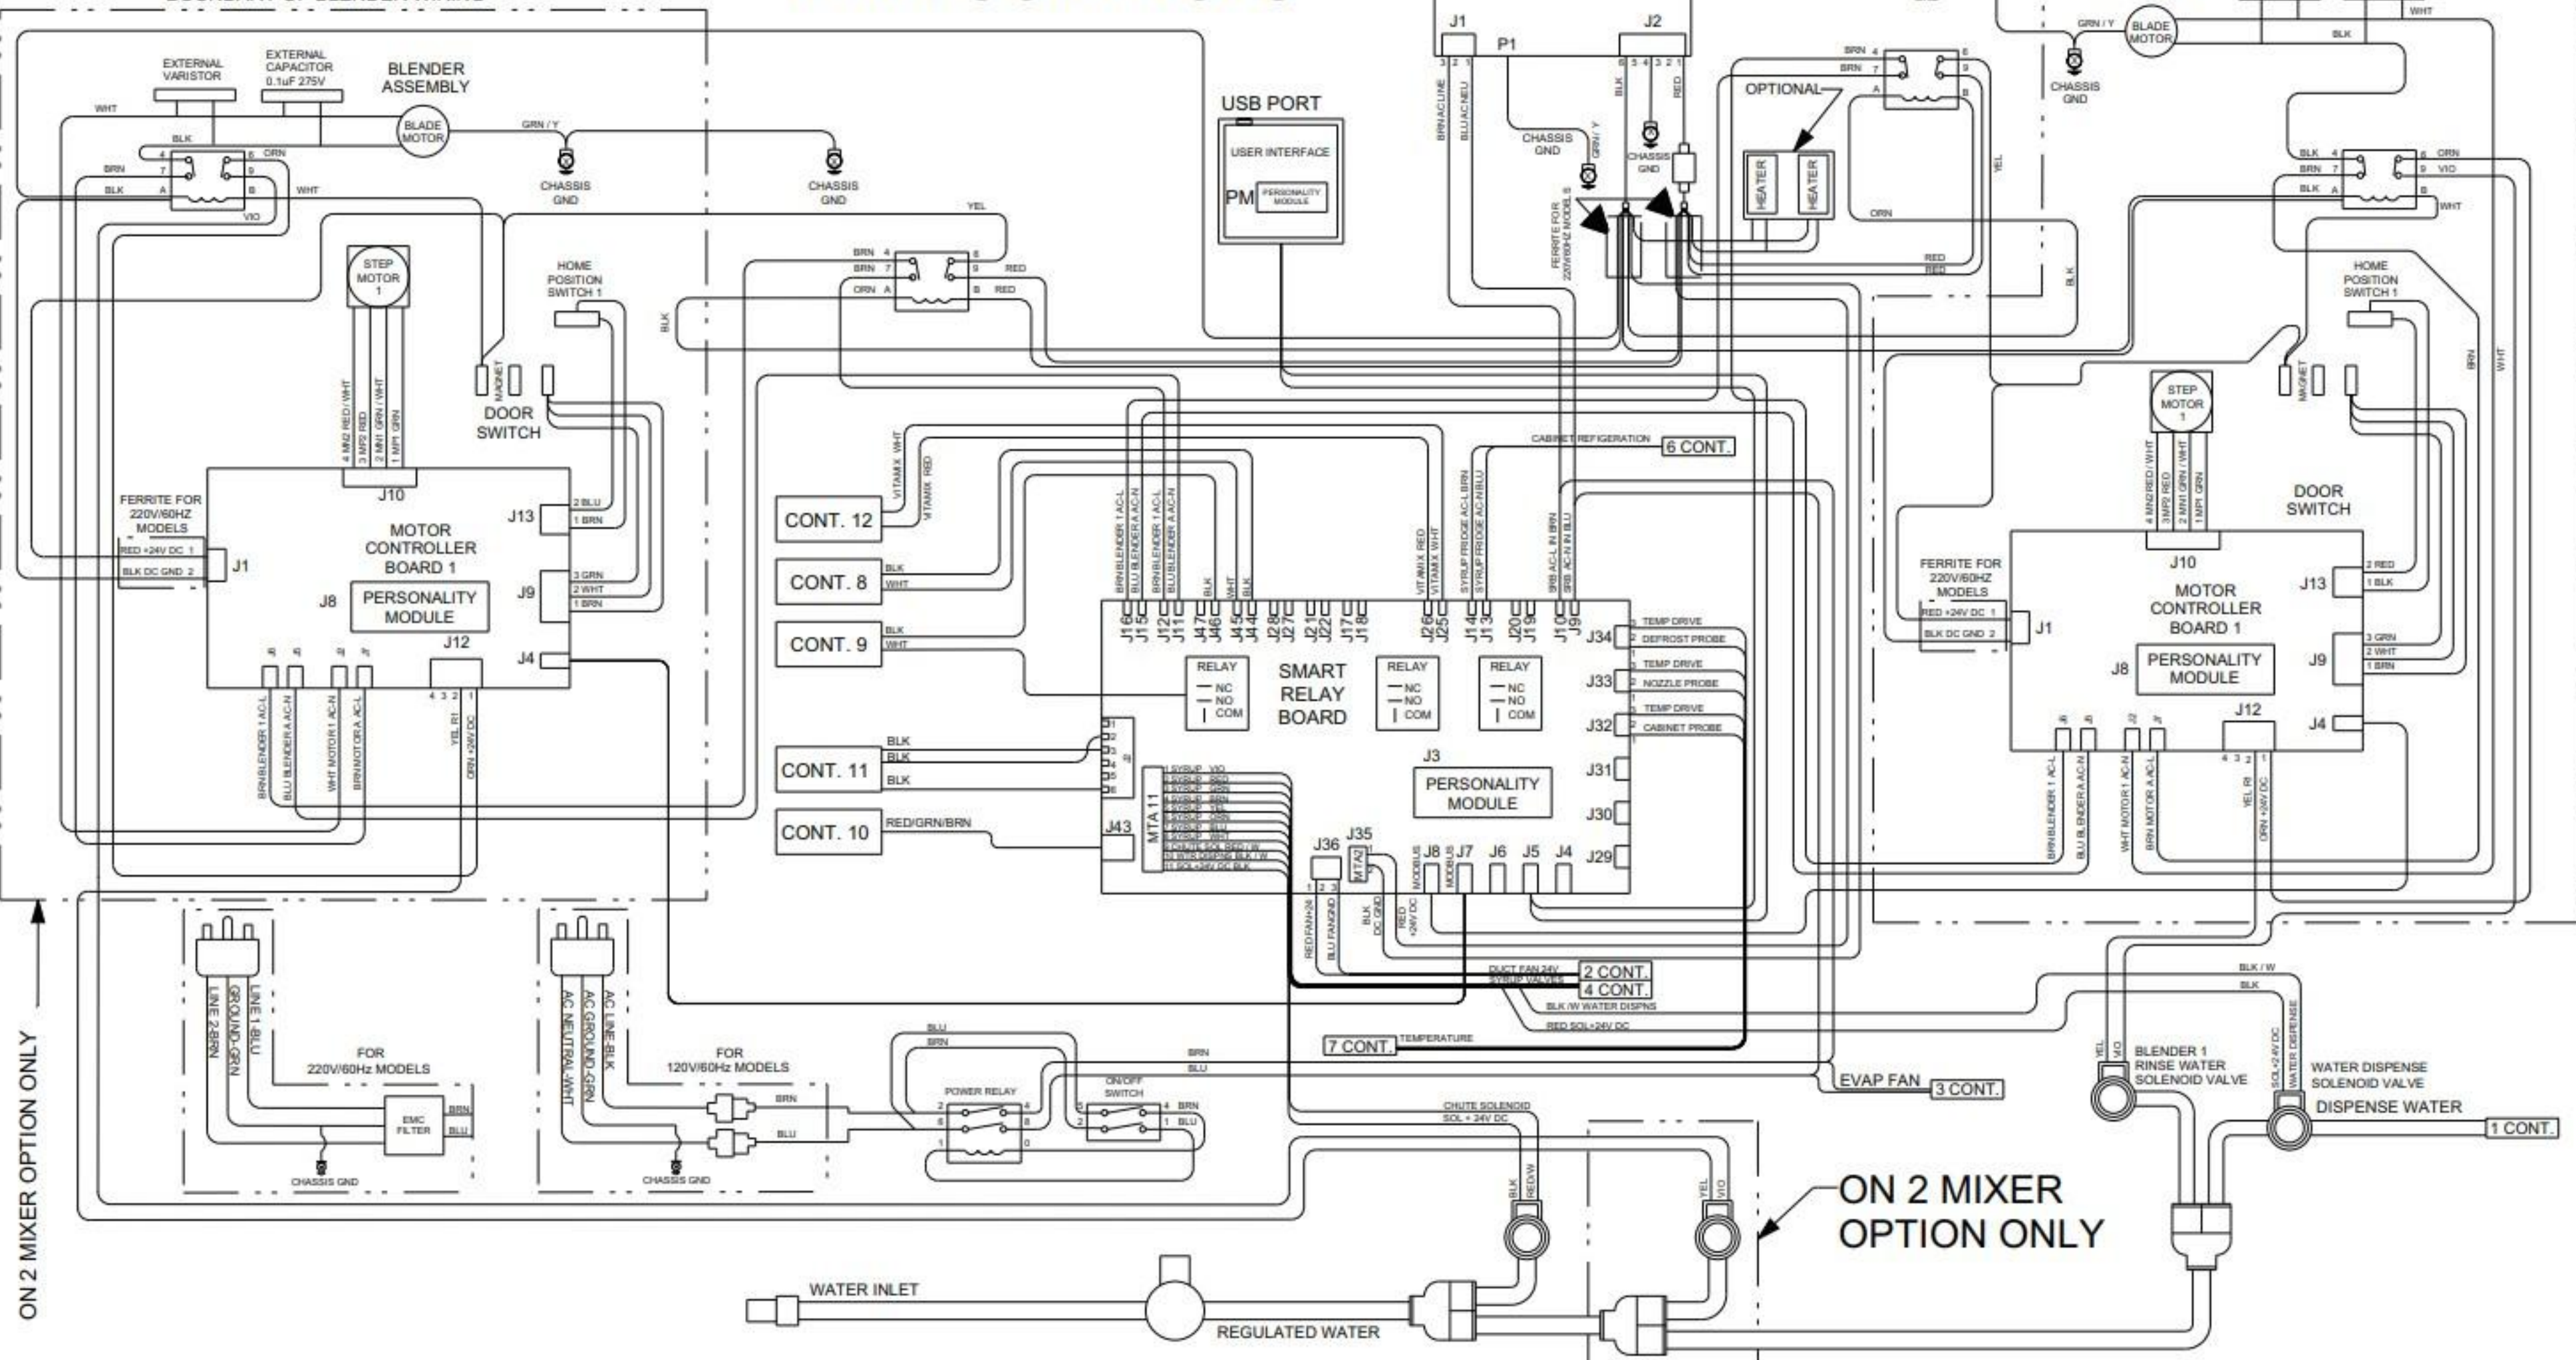

MAIN CONTROLS

MFG: XP
MODEL: GCS150PS24

ON 2 MIXER OPTION ONLY

ON 2 MIXER
OPTION ONLY