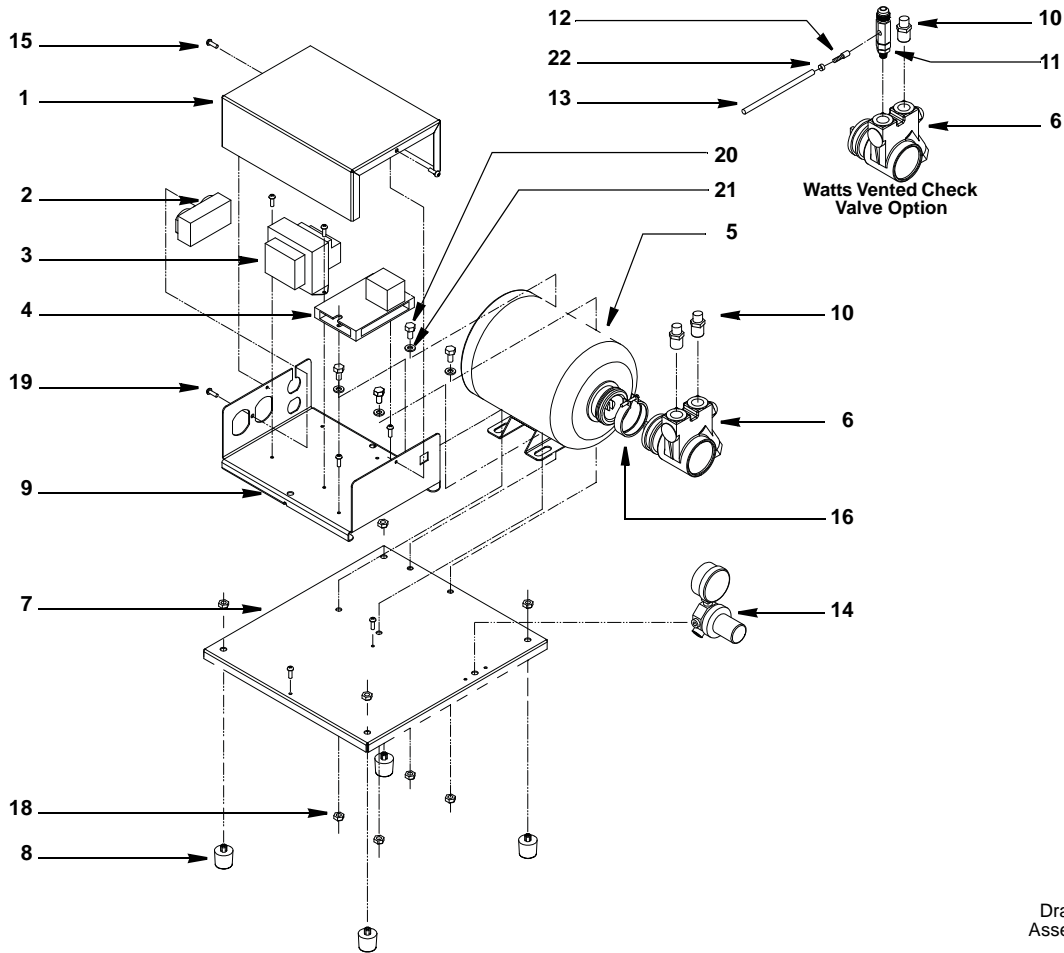

5029123 CARB PUMP DECK ASSY - 115V / 60 Hz

Drawing # 5009902
Assembly # 5011075

DESCRIPTION

1	Cover Box Elec IC	5009659
2	Harness Wiring 115/60 IC	5010106
3	Trans 75VA 120V W/breaker	N/A
4	Board Liquid Level Circ	5009770
5	Motor Carb Pump	5010426
6	Pump Head Carb 125 GPH	5009613
7	Deck IC Mntg	5009767
8	Feet IC Deck Mntg	5009768
9	Base Elec Box 115/60 IC	5010245
10	Fitting Brass 3/8 THO X 3/8 Barb	5009070
11	Valve Chk Vented 3/8" NPT X 3/8" Flare Watts	5011070
12	Fitting 1/8" Male NPT X 1/4" Hose Barb S.S.	5011068
13	1/4" Tubing	1200402
14	Regulator CO₂ 75 Psi With FITTINGS	5011604

Miscellaneous - Brackets, Screw, Etc.

15	Screw 8-32 x 1/2" ZNC PH R D F	5000973
16	Clamp Pump Head	5009036
17	Nut 1/4-20 HEX SS	0902105
18	Nut 1/4-20 ESNA SS	0902302
19	Screw 6-32X3/8" SS PF RHMS	0900904
20	Bolt 1/4-20X1/2" SS HHCS	5007377
21	Washer Flat 1/4" SS	0901805
22	Clamp OTR 13/32"	5011451
23	Plug Heyco Cord Strain Re	1200301
24	Cord Electric	5008642
25	Cord Motor Carb Pump	5009766
26	Cord Pump Motor Electric Box	5009769
27	Bracket CO₂ Regulator Mounting	5011582
28	Washer Star #8 SS	0901915
29	Screw 8 x 1/2 Ground SM	0903903
30	Tip 1/8" Tiny Plasic	0904504
31	Label Amp Unit + ...	N/A
32	Label Wiring 115/100 IC	5010251
33	Tape Sealant Teflon	5003964