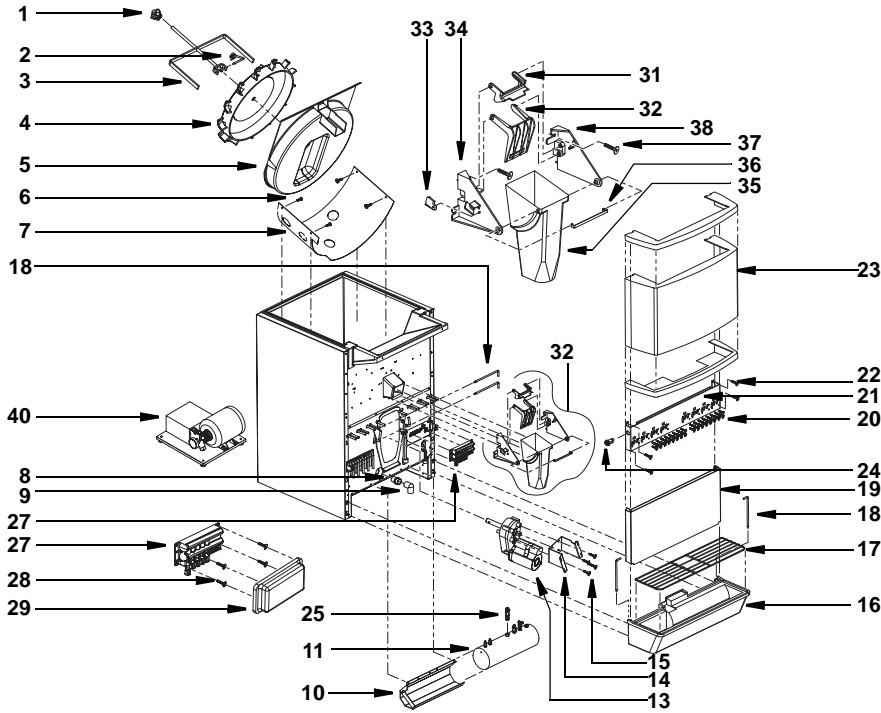

MD-200/250

* Items are standard options for cold carbonation

** Item replaces item 25 when vented watts valve option is selected

DESCRIPTION

		PART NO.
1	Mushroom Bushing	0101702
2	U-bar Agitator	5009529
3	U-bar Agitator Pin	5010452
4	Paddle Wheel	2601415
5	Paddle Wheel Area	5001052
6	Screw 8-32x1/2" Knurl Unsit (4x)	5000711
7	Bin Liner	5030667
8	Drain Fitting 3/4"	1200121
9	Drain Elbow 3/4" Female	1200117
10	* Locator Carb Tank	5009599
11	* Horizontal Carbonator Tank	5010006
12	For Probe See 3.5x12.5 Carb Tk Dwg	5009611
13	Motor AY-62	5000868
14	Motor Mount	5001776
15	Bolt 1/4-20x5/8" SS HHCS (4x)	0900601
16	Drain Pan	
	a. Standard Black W/grid	5010660
	b. Galvn Black W/grid	5010584
	c. Galvn Black W/O Grid	5010583
17	Grid	
	a. Standard	5010017
	b. Accufill	5010218
18	Retaining Pin (2x)	5010583
19	Splash Panel	
	a. Stainless Steel	5007823
	b. Galvn Black	5010662
20	Screw 10-32x1/4" Rhms (4 Per Valve)	5011953
21	Valve Mount Cap	
	a. 8 Valve	5003834
	b. 10 Valve	5007289
22	Screw 8-32x1/2 *Znc Ph Rd F (4x)	5000973
23	Merchandiser	
	a. MD-200	5004308
	b. MD-250	5004309
24	Key Switch	5000220
25	* Valve Check Double 1/8" Npt X 0.116 Chudnow	5010380
26	**Fitting 1/8" Male Npt X 3/8" Flare 0.116 Chudnow	5011069
27	Flex Manifold	
	a. 4 Port	020000986
	b. 5 Port	020000987
28	Screw 8-32x1/4" SS Ph Truss (4x)	0901018
29	Manifold Gasket (Cover)	5010332
30	Rocking Chute Assembly	
	a. Wide	5008476
	b. Narrow	5006914
31	Door Lock	5002509
32	Door	5002508
33	Microswitch	1000703
34	Door Mount Left	5002507
35	Rocking Chute	
	a. Wide	5002506
	b. Narrow	5004850
36	Bracket	5003963
37	Screw 8-32x1/2" Zinc Ph Rd F (4x)	5011940
38	Door Mount Right	5002657
39	Lever Optional	
	a. Wide	5008351
	b. Narrow	5004851
40	Pump Deck	5029123

5010838