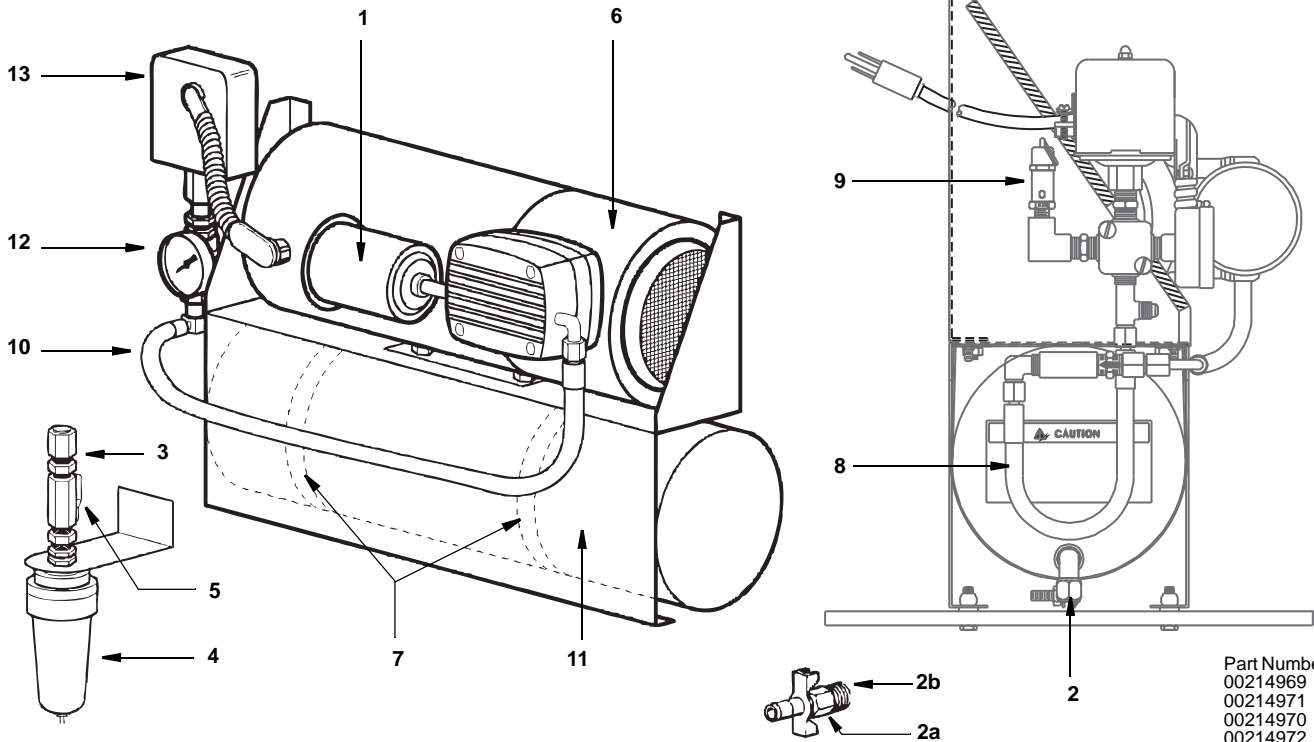

**Air Compressors  
Parts List for Models**

**APKV3D**

**APH3**

**APKV3X**

**APH3X**

# MODEL APKV3D APKV3X APH3 APH3X PARTS LIST

Part Numbers:  
 00214969  
 00214971  
 00214970  
 00214972

## DESCRIPTION

	<b>PART NO.</b>
1 Air Filter, Disposable . . . . .	020001320
<b>2 EII, 1/4" MPT x 3/8" OD Tube, Brass, Compression . . . . .</b>	<b>00204750</b>
a. Bushing, 1/4" MPT x 1/8" FPT, Brass . . . . .	00853929
b. Petcock, 1/8" MPT, Brass . . . . .	00670014
3 Adaptor, 3/8" OD x 3/8" MPT, Brass, Compression . . . . .	00204765
4 Valve, Automatic Drain, Air Tank . . . . .	<a href="#">5031021</a>
5 Valve, Ball, 3/8" FPT x 3/8" FPT, Brass . . . . .	00204789
6 Air Pump, Pump/Motor Assembly, 120 VAC, 60 Hz . . . . .	00206105
7 Strap, Mounting, 3 gallon (11.4 L), Air Tank . . . . .	00212127
8 Hose Assembly, High Temp Air Pump, 13 in (33 cm) . . . . .	00214961
9 Valve, Relief, 130 psi, 1/4"NPT . . . . .	020000891
10 Hose Assembly, High Temp Air Pump . . . . .	00214939
11 Tank Assembly, Air with Two Welded Bosses, 2.6 gallon (9.8 L), Stainless Steel . . . . .	00214968
12 Gauge, 0-160 Psi 1/4" NPT, Back Mount, 2" Diameter, Gast . . . . .	00684844
13 Pressure Switch, Cut-In 65, Cut-Out 85, SS Base . . . . .	020005265