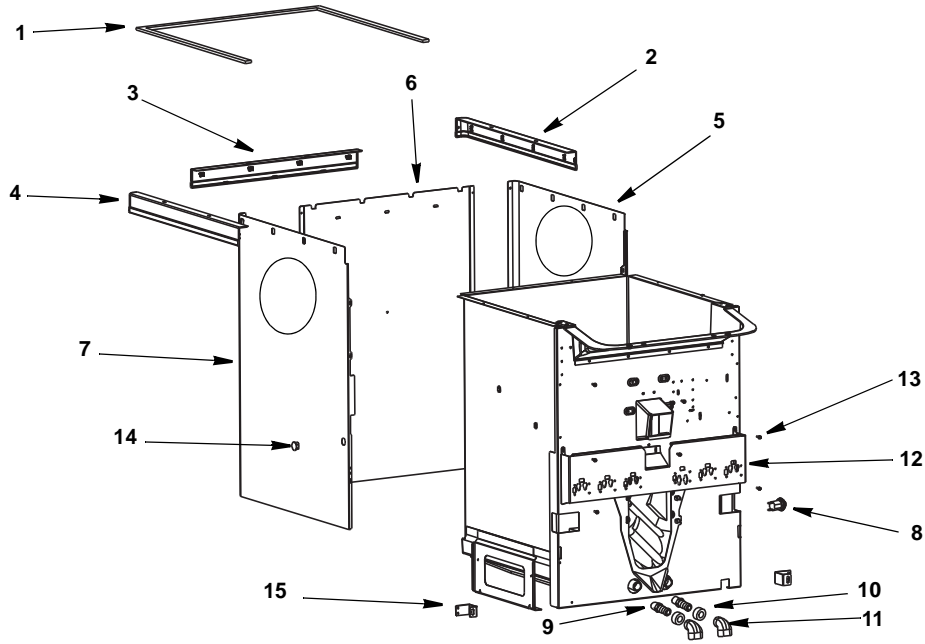

5030759

020002073

020002239

020000588

020000612

020001458

020002057

020002213

020002214

020002215

020002216

NGF-250 PANELS & TRIM

DESCRIPTION

	DESCRIPTION	PART NO.
1	Gasket (Rectangular Profile)	5007756
2	Trim Cosmetic Top Right	
	a. Trim Cosmetic Top Right (Blue)	5031736
	b. Trim Cosmetic Top Right (Black)	5011890
3	Trim Cosmetic Top Back	
	a. Trim Cosmetic Top Back (Blue)	5031736
	b. Trim Cosmetic Top Back (Black)	5012150
4	Trim Cosmetic Top Left	
	a. Trim Cosmetic Top Left (Blue)	5031735
	b. Trim Cosmetic Top Left (Black)	5011889
5	Panel Side Right	
	a. Panel Side Right (Pepsi)	020000618
	b. Panel Side Right (Blank)	020001455
6	Panel Rear (No Trim)	020000503
7	Panel Side Left	
	a. Panel Side Left (Pepsi)	020000619
	b. Panel Side Left (Blank)	020001456
8	Key Switch	5000220
9	MPT Barb	5029133
10	Insulated Drain Outlet	020002646
11	Elbow 90 Degree Rubber	5010337
12	Valve Mount Cap - 8 Valves	020001559
Miscellaneous - Brackets, Screw, Etc.		
13	Screw 8-32 X 1/2	5011940
14	Heyco Plug	1200303
15	Clip Splash Panel	5028398