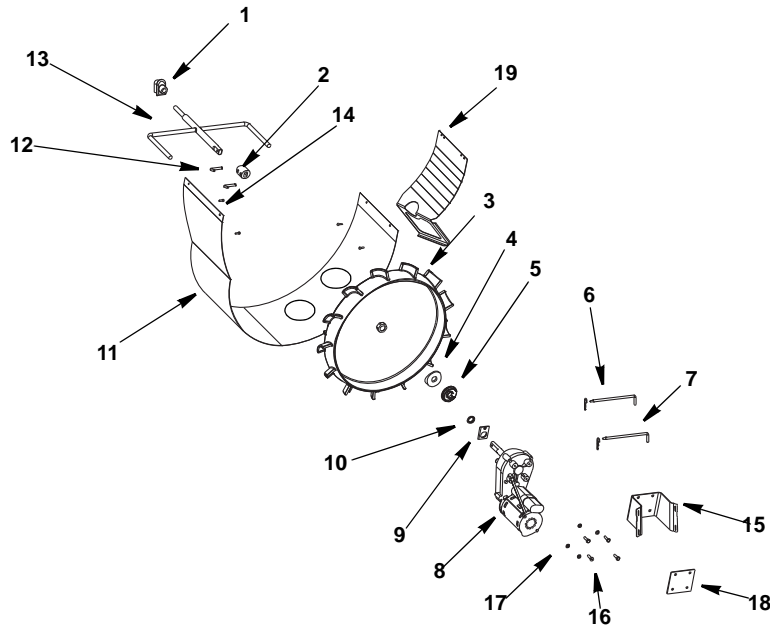

NGF-250 NON-FRONT SERVICEABLE DRIVE TRAIN

The drive train components displayed here are for Non-Front Serviceable Units. Model & serial numbers include the following:

NGF-250 prior to #610048097

DESCRIPTION

DESCRIPTION	PART NO.
1 Bushing Mushroom Injection Molded	0101702
2 Coupling Double D	5028475
3 Paddle Wheel Plastic Double D	5012544
4 Spacer	5030785
5 Bushing Paddle Wheel Area	5029846
6 Clip Hitch Pin	5012374
7 Pin Retaining	5030743
8 Motor 115v Double D Shaft	5030517
9 Retainer Oil Seal - Kit	5001819
10 Seal Motor Shaft	N/A
11 Bin Liner	5027740
12 Pin 1/4" X 90 Deg Retaining	5028693
13 Agitator	5028476

Miscellaneous - Brackets, Screw, etc.

14 Screw 8-32 X 1/2" Knurl Unslotted	5000711
15 Mount Motor	5030613
16 Screw 1/4-20 X 7/8" Hex Head	00850917
17 1/4 Lock Washer	0901904
18 Mount Motor Plate	5030654
19 Bin Liner Support	5030704