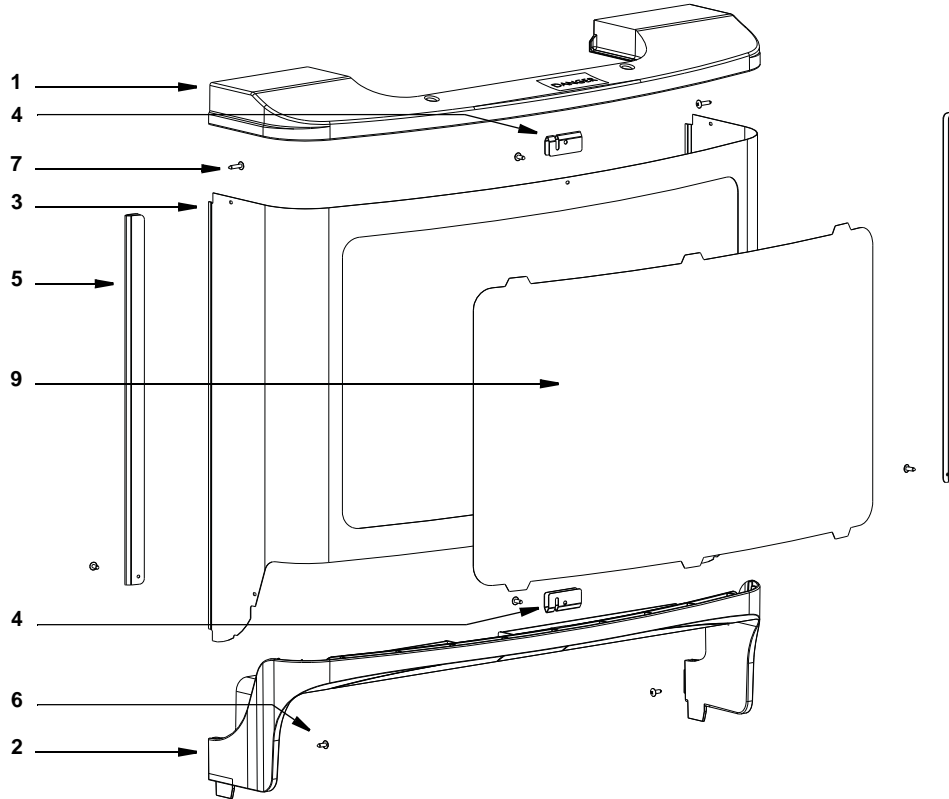

NGF-250 MERCHANDISER PARTS

020000700

DESCRIPTION

1	Merchandiser 30" Top (Blue)	020000697
2	Merch Bottom 30" With Lens (Blue)	020000699
3	Medallion SS 30In (With Taped Backing)	020000890
4	Clip Backing Short (Merchandiser)	020001276
5	Clip Backing Long (Merchandiser)	020001277
6	Screw #8x1/2" SS Ph Tr Hd A	0901001
7	Screw #8 X 3/4" SS Ph Tr	5013485
8	Tape Vhb (Not Shown)	5030759
9	Medallion Translite	
a.	Clear	020002073
b.	Clear CE	020002239
c.	Taco Bell	020000588
d.	Viva Variety	020000612
e.	KFC	020001458
f.	Walgreen's	020002057
g.	Pepsi International	020002213
h.	Quench	020002214
i.	Coke	020002215
j.	Opaque	020002216

PART NO.

020000697

020000699

020000890

020001276

020001277

0901001

5013485

5030759

020002073

020002239

020000588

020000612

020001458

020002057

020002213

020002214

020002215

020002216