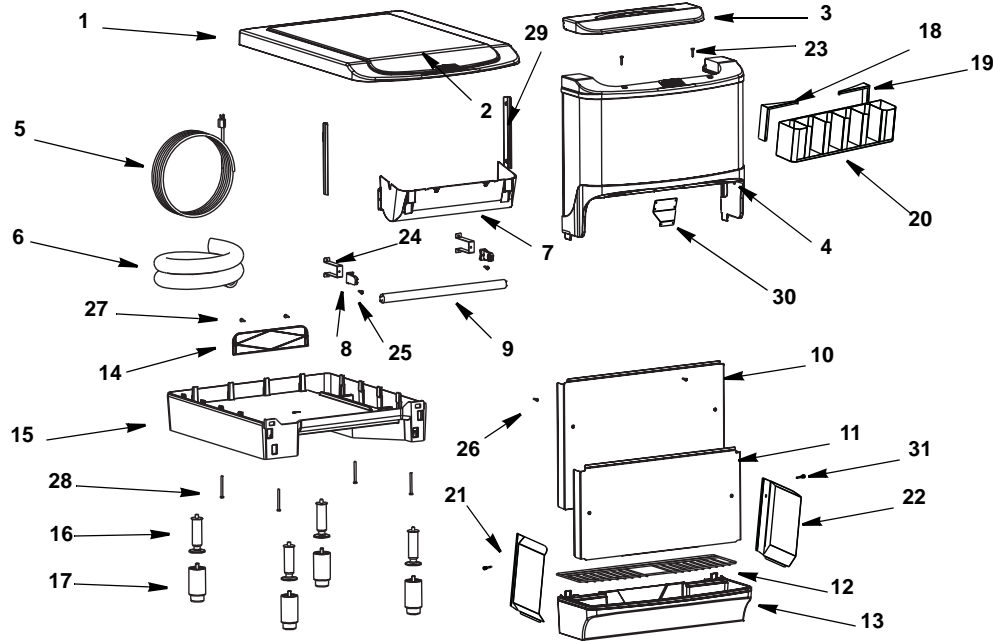

NGF-250 MERCHANDISER, CAPS, LID, SPLASH PANELS, & BASE

DESCRIPTION

	PART NO.
1 Lid	5012179
2 Sticker "Danger Tag"	0301249
3 Manual Fill Ice Lid (Blue)	5031755
4 Merchandiser (Frame Top, Middle, & Bottom, No Medallion) See Also Page 5	
a. Merchandiser (Blue)	020000700
b. Merchandiser KFC (Black)	020001453
5 Cord Electric (Agitator Motor)	5008642
6 Drain Kit	2602528
7 Manual Fill Area Lower	5029732
8 Socket End Light	1001001
9 Fluorescent Tube (24")	5012827
10 Splash Panel - Extended	
a. Welded	020001291
b. Welded Taco Bell	020001735
c. Welded KFC	020001736
11 Splash Panel	
a. Basic Panel	020001727
b. Taco Bell	020001729
c. KFC	020001730
12 Autofull Grid	5029774
13 Drainpan	
a. 30 in w/ Gasket (Black)	020000900
b. 30 in Foamed w/ Gasket (Black)	020002644
14 Plate Base Rear Cover	020000408
15 Base	020000399
16 Leg 3/8 - 16 X 4	5013595
17 Leg 2" Dia X 4-6" W/ 3/8-16 Stud	020000398
18 Holder Guard Left	020001465
19 Holder Guard Right	020001466
20 Lid Tray	5030984
21 Splash Guard Left	020001823
22 Splash Guard Right	020001824
Miscellaneous - Brackets, Screw, Etc.	
23 Screw 8-32 X 7/8" Slit Knurl Black	5007698
24 Bracket Lt Socket	7050046
25 8-32 X 1/2 Flat Head Screw	0900504
26 8-32 X 1/2 Flat Head Screw	5012944
27 Screw #8x3/4" Ph Tr Hd A Blk	5007697
28 12 X 2 1/2 Pan Head Screw	5027731
29 Medallion Support Bracket	5030890
30 Valve Cap Support Bracket	020001071
31 Screw 8-32 X 3/4" Knurled SS (MC#99607A139)	020001946