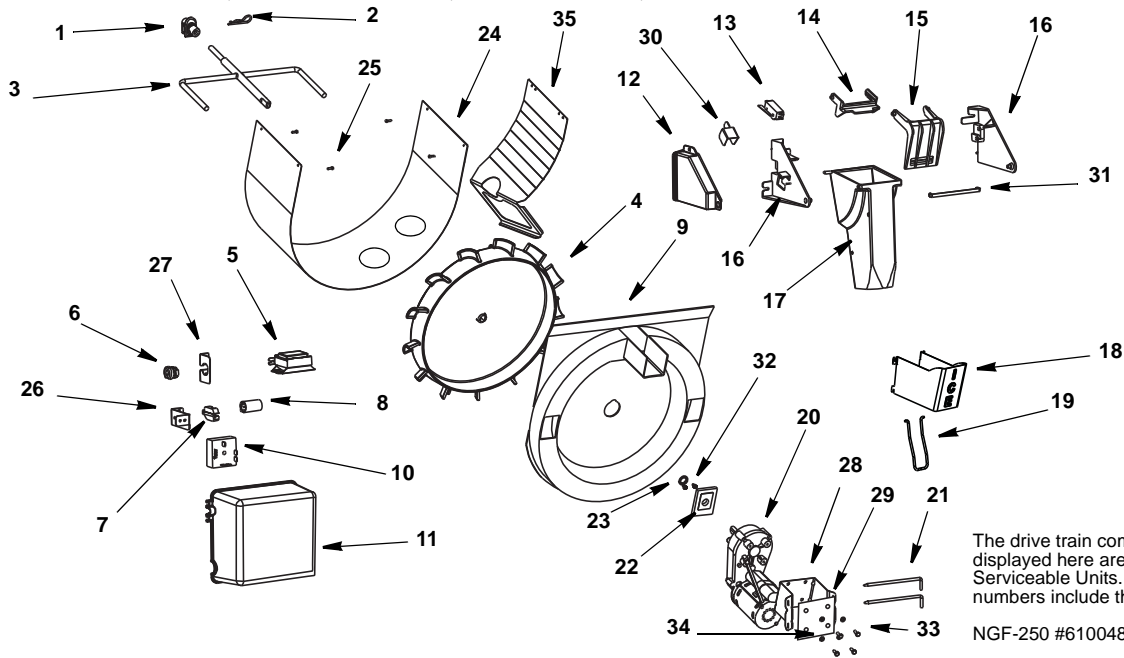

NGF Series Ice & Beverage Dispenser Parts List for Models

NGF-250

NGF-250 Taco Bell

NGF-250 KFC

NGF-250 BIN, DRIVE TRAIN, ICE CHUTE, & ELECTRICAL COMPONENTS

DESCRIPTION

DESCRIPTION	PART NO.
1 Bushing Mushroom Injection Molded	020001418
2 Clip Hitch Pin	020002668
3 Agitator	020001568
4 Paddle Wheel Plastic Double D	020001423
5 Ballast 115/60	5008644
6 Plug Heyco Cord Strain Relief	1200301
7 Starter Base	020002168
8 Starter Lev FS2	1001005
9 Paddle Wheel Area	5027733
10 Timer Non-adjustable	020000222
11 Box Electric Injection Molded	5028992
12 Microswitch Guard With Gasket	5030364
13 Microswitch	1000703
14 Lock Rocking Chute Door	5002509
15 Door Rocking Chute	5002508
16 Kit RC Brackets 5V-A (Includes The Two New Brackets, Cover, Screw)	020002673
17 Chute RC Narrow	5004850
18 Ice Chute Cover	5031757
19 Wire Lever	5031758
20 Motor 115v Front Serviceable	020003596
21 Retaining Pin	4140023
22 Gasket (9.75) Retainer Seal	5000725
23 Seal Motor Shaft	5012913
24 Bin Liner	5027740
Miscellaneous - Brackets, Screw, etc.	
25 Screw 8-32 X 1/2" Knurl Unslotted	5000711
26 Starter Base Bracket	5030304
27 Bracket Strain Relief	5028998
28 Mount Motor	5030613
29 Mount Motor Plate	5030654
30 Bracket Ret Microswitch Splh Gd	5030228
31 Bracket Rocking Chute Outer	5031384
32 Screw #8-32 X 3/8 Slotted Hex	00850430
33 Bolt 1/4-20x5/8" Ss Hhcs	0900601
34 Washer Lock 1/4in Ss	0901904
35 Bin Liner Support	5030704

DESCRIPTION	PART NO.
1 Bushing Mushroom Injection Molded	0101702
2 Coupling Double D	5028475
3 Paddle Wheel Plastic Double D	5012544
4 Spacer	5030785
5 Bushing Paddle Wheel Area	5029846
6 Clip Hitch Pin	5012374
7 Pin Retaining	5030743
8 Motor 115v Double D Shaft	5030517
9 Retainer Oil Seal - Kit	5001819
10 Seal Motor Shaft	N/A
11 Bin Liner	5027740
12 Pin 1/4" X 90 Deg Retaining	5028693
13 Agitator	5028476