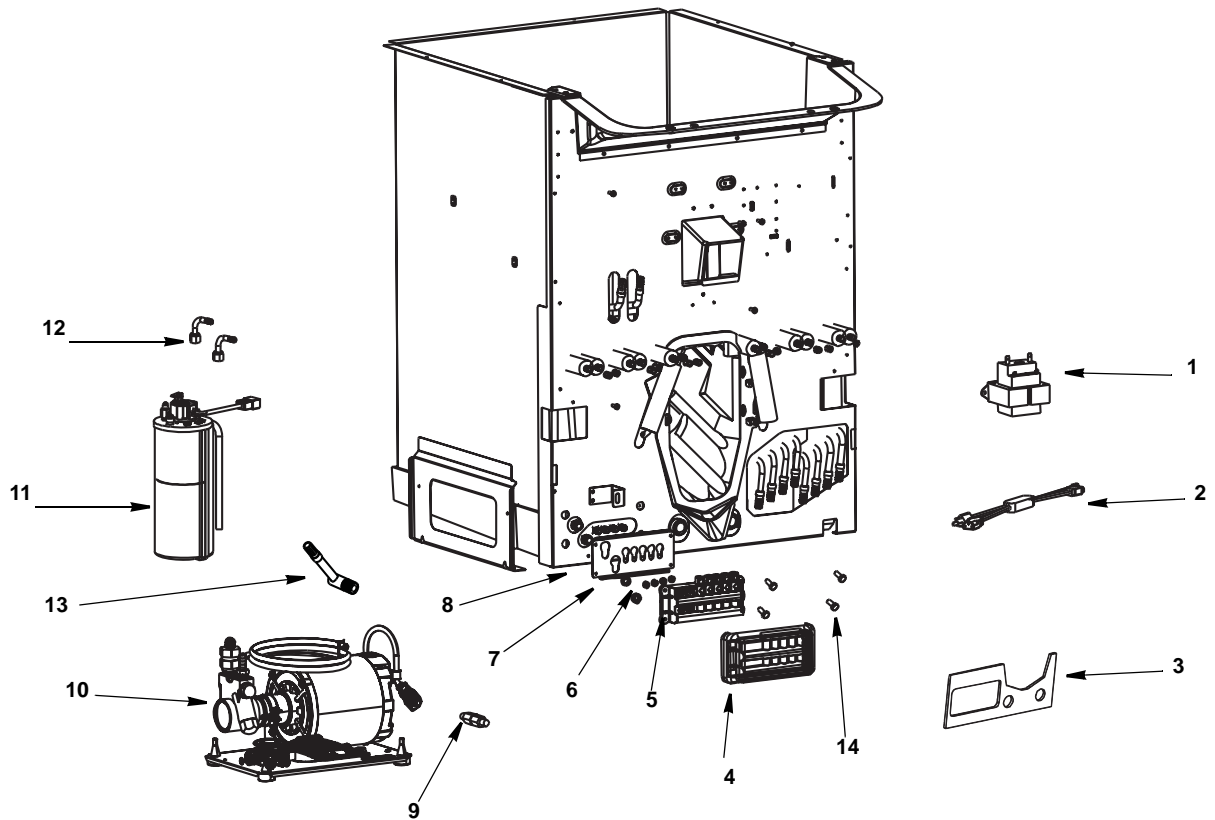

NGF-250 CARBONATORS AND OTHER ELECTRICAL

DESCRIPTION

	PART NO.
1 75VA 120V Transformer With Breaker	5008229
2 Power Cord	15-3019
3 Foam Front Gasket	020002427
4 Manifold Insulation	5010332
5 5 Port Flex Manifold Kit	020001256
6 010 O-ring .239 lo X .070 W	5009080
7 110 O-ring .364 lo X .103 W	5009763
8 Manifold Retaining Plate	020000814
9 Double Check Valve 3/8HB X 3/8HB	19-0979
10 Pump Deck	
a. Motor, 115V, 1/3 Hp.	15-3120
b. Motor, 220V, 1/3 Hp	15-3198
c. Motor, 220V, 50Hz, 1/3 HP	020002077
11 Vertical Carb Tank Assembly (See Also Page 8)	
a. 115V	5031860
b. 220V	020001080
12 3/8 Barb SW/elbow Fitting	5010781
13 Carbonator Outlet Tube	020000740
Miscellaneous - Brackets, Screw, Etc.	
14 Screw 8-32 X 5/8 T410 Tri Lobe SS HH	020000992