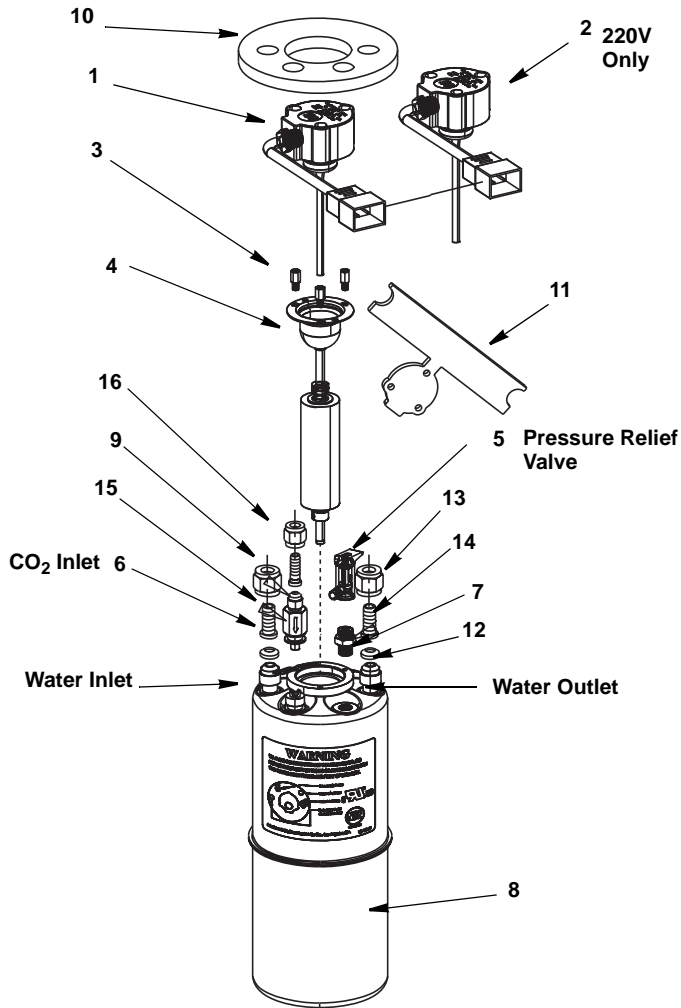

MCCANN'S VERTICAL CARB TANK

43-1600-10
43-1602

DESCRIPTION

1 Assembly Probe 115V	
a. Probe Spare Parts Kit	16-1404
b. Driving Solenoid 115V Electrical, Black Cap	16-2115-41
2 Assembly Probe 220V	
a. Probe Spare Parts Kit	16-1406
b. Driving Solenoid 220V Electrical, Black Cap	16-2220-41
3 Probe Stud	09-1877
4 Probe Float Ring Assembly - 115v/220V	15-1951
5 Pressure Relief Valve - 125 psi with Barb.	19-0898
6 Carbonator Single Check Valve - 1/4 Male Flare	00-0868
7 Fitting - .125 NPT X PRV, S.S. Adapter	19-0934
8 Carbonator Assembly - 10" Weld	15-3162
9 Fitting, 1/4 In. Swivel Hose Barb.	1701109
10 Insulated Domed Carb	10-2005
11 Insulation Carb Tank Probe Cap.	020002417
Miscellaneous - Brackets, Screw, Etc.	
12 Washer, 3/8" Nylon White	1701115
13 Nut, 3/8 X 9/16 In. Swivel Fitting.	1701110
14 Swivel Fitting, 1/4 In. 3/8" Barb.	5009025
15 Washer, 1/in. Nylon White.	1701113
16 Nut, 1/4 X 3/8 In. Swivel Fitting.	1701108