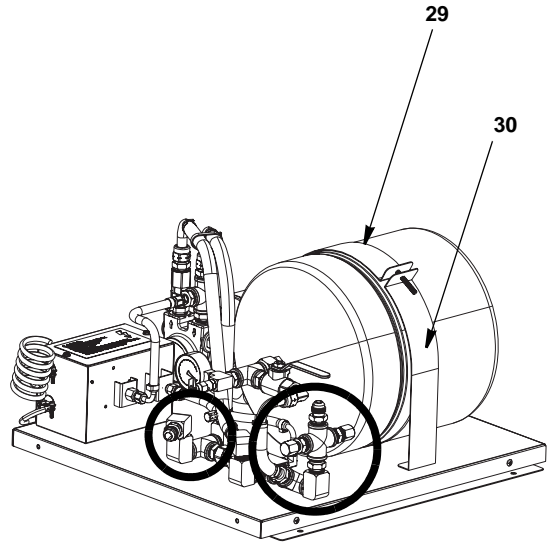

Multiplex Water Booster Pump

WBK10

WBK10 WATER BOOSTER 00215639

Booster parts on this page were used in units built prior to May 01, 2009.

DESCRIPTION

DESCRIPTION	PART NO.
1 Check Valve	00204817
2 Adapter 3/4 FPT x 1/2 MPT	00206082
3 Valve Ball 1/2 FPT x 1/2	00209558
4 Elbow 1/2 ENDT x 1/2 FPT	00210415
5 Pressurized Water Tank	00212750
6 Barb-Stem Adapter 1/2	00213249
7 Line Assembly - 1/2 Vinyl	00215391
8 Line Assembly - 1/2 Vinyl	00215392
9 Line Assembly - 1/2 Vinyl	00215393
10 Booster Panel TEC-22	00215395
11 Cross 1/2 FPT x 1/2	00259013
12 Gauge 0-100 PSI 1/4 NPT	00683072
13 Nipple Hex 1/2 NPT	00700705
14 Toggle Relief Valve 130#	00701336
15 240 GPH Brass Pump w/180	00702928
16 Adapter 3/8 MF x 1/2 MPT	00852532
17 Bushing 1/2 MPT x 1/4 FPT	00853953
18 Elbow 1/2 MF x 1/4 MPT	00855925
19 Elbow 1/4 MF x 1/4 MPT	00857600
20 Tee 1/4 MPT x 1/4 FPT x 1/4 FPT	00858460
21 Tee 1/2 MPT x 1/2 FPT x	00858467
22 Adapter 1/2 MF x 1/2 MPT	00858514
23 Carb Pump Motor 115V	5028931
24 Line Assembly 1/4 EVA x 1/4 SW w/Shrader	020002240
25 Tee 1/4 Barb x 1/4 Barb x 1/4 Shrader	020002297
26 Electric Box - Complete	020003249
Miscellaneous - Brackets, Screw, etc.	
27 Hex Cap Nut 1/4 Flare	00854402
28 Hex Cap Nut 3/8 Cap	00854412
29 Strap, Long	00214781
30 Strap, Short	00214782