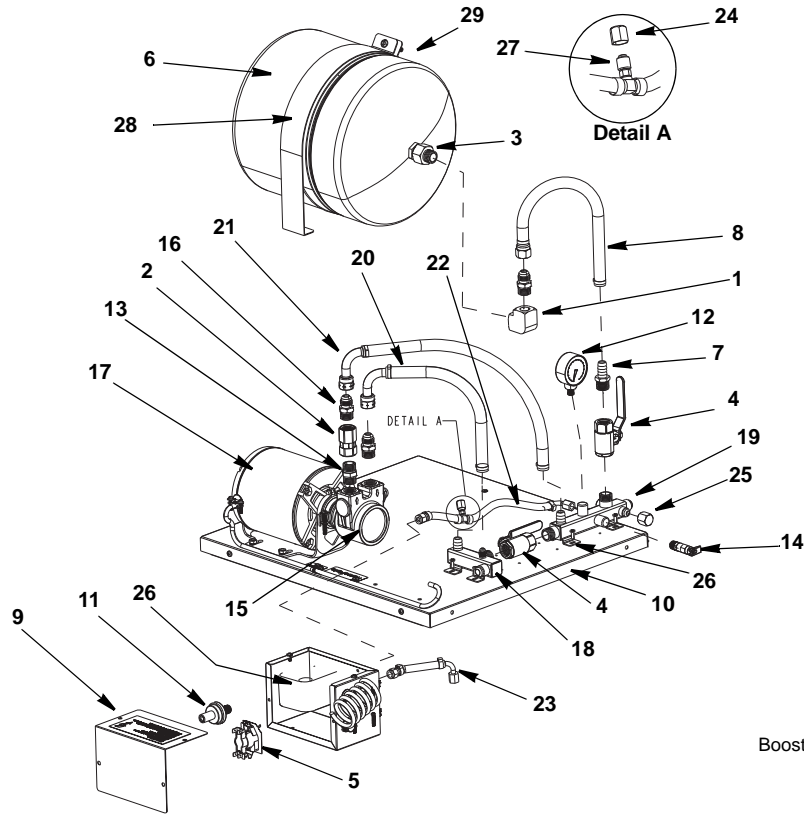

WBK10 WATER BOOSTER 00215639

Booster parts on this page are used in current production units since May 01, 2009.

DESCRIPTION

DESCRIPTION	PART NO.
1 ELL1/2 Fpt X 1/2FPT Brass	00204809
2 Check Valve	00204817
3 Adapter 3/4 Fpt X 1/2 MPT	00206082
4 Valve Ball 1/2 Fpt X 1/2	00209558
5 Relay Thermal Time Delay	020003288
6 Pressurized Water Tank	00212750
7 Barb-stem Adapter 1/2	00213249
8 Line Assy 1/2 Vinyl	00214778
9 Cover Electrical Booster	00214788
10 Booster Panel Tec-22	00215395
11 Sw Press 4 PSI Low Water	00219328
12 Gauge 0-100 PSI 1/4 Npt.	00683072
13 Nipple Hex 1/2 NPT	00700705
14 Toggle Relief Valve 130#	00701336
15 240 GPH Brass Pump W/180	00702928
16 Adapter 1/2 MF X 1/2 MPT	00858514
17 Carb Pump Motor 115V	5028931
18 Manifold Booster Water Inlet	020002253
19 Manifold Booster Water Outlet	020002254
20 Line Assy 1/2 Vinyl X	020002612
21 Line Assy 1/2 Vinyl X	020002613
22 Line Assembly 1/4 Eva X 1/4 Sw W/shrader	020002614
23 Line Assembly 1/4 Eva X 1/4	020002615
Miscellaneous - Brackets, Screw, etc.	
24 Hex Cap Nut 1/4 Flare	00854402
25 Hex Cap Nut 3/8 Cap	00854412
26 Screw 8-32 X 1/2	5011940
27 Tee 1/4 Barb X 1/4 Barb X 1/4 Shrader	020002297
28 Strap, Long	00214781
29 Strap, Short	00214782
30 Pressure Switch	00804432