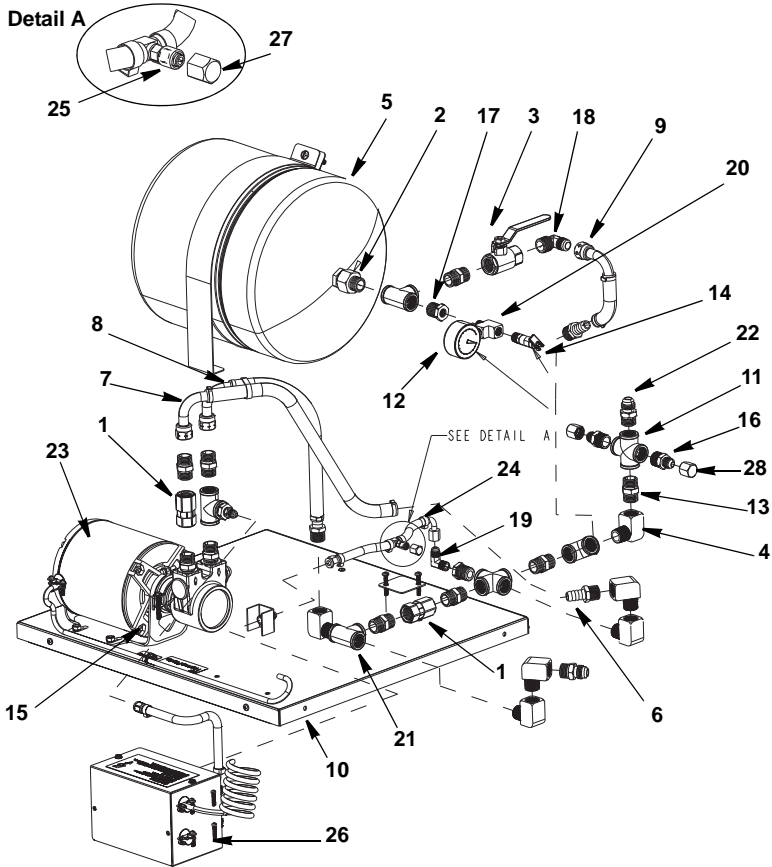

Multiplex Water Booster Pump

WBK10

WBK10 WATER BOOSTER 00215639

Booster parts on this page were used in units built prior to May 01, 2009.

DESCRIPTION

DESCRIPTION	PART NO.
1 Check Valve	00204817
2 Adapter 3/4 FPT x 1/2 MPT	00206082
3 Valve Ball 1/2 FPT x 1/2	00209558
4 Elbow 1/2 ENDT x 1/2 FPT	00210415
5 Pressurized Water Tank	00212750
6 Barb-Stem Adapter 1/2	00213249
7 Line Assembly - 1/2 Vinyl	00215391
8 Line Assembly - 1/2 Vinyl	00215392
9 Line Assembly - 1/2 Vinyl	00215393
10 Booster Panel TEC-22	00215395
11 Cross 1/2 FPT x 1/2	00259013
12 Gauge 0-100 PSI 1/4 NPT	00683072
13 Nipple Hex 1/2 NPT	00700705
14 Toggle Relief Valve 130#	00701336
15 240 GPH Brass Pump w/180	00702928
16 Adapter 3/8 MF x 1/2 MPT	00852532
17 Bushing 1/2 MPT x 1/4 FPT	00853953
18 Elbow 1/2 MF x 1/4 MPT	00855925
19 Elbow 1/4 MF x 1/4 MPT	00857600
20 Tee 1/4 MPT x 1/4 FPT x 1/4 FPT	00858460
21 Tee 1/2 MPT x 1/2 FPT x	00858467
22 Adapter 1/2 MF x 1/2 MPT	00858514
23 Carb Pump Motor 115V	5028931
24 Line Assembly 1/4 EVA x 1/4 SW w/Shrader	020002240
25 Tee 1/4 Barb x 1/4 Barb x 1/4 Shrader	020002297
26 Electric Box - Complete	020003249
Miscellaneous - Brackets, Screw, etc.	
27 Hex Cap Nut 1/4 Flare	00854402
28 Hex Cap Nut 3/8 Cap	00854412
29 Strap, Long	00214781
30 Strap, Short	00214782