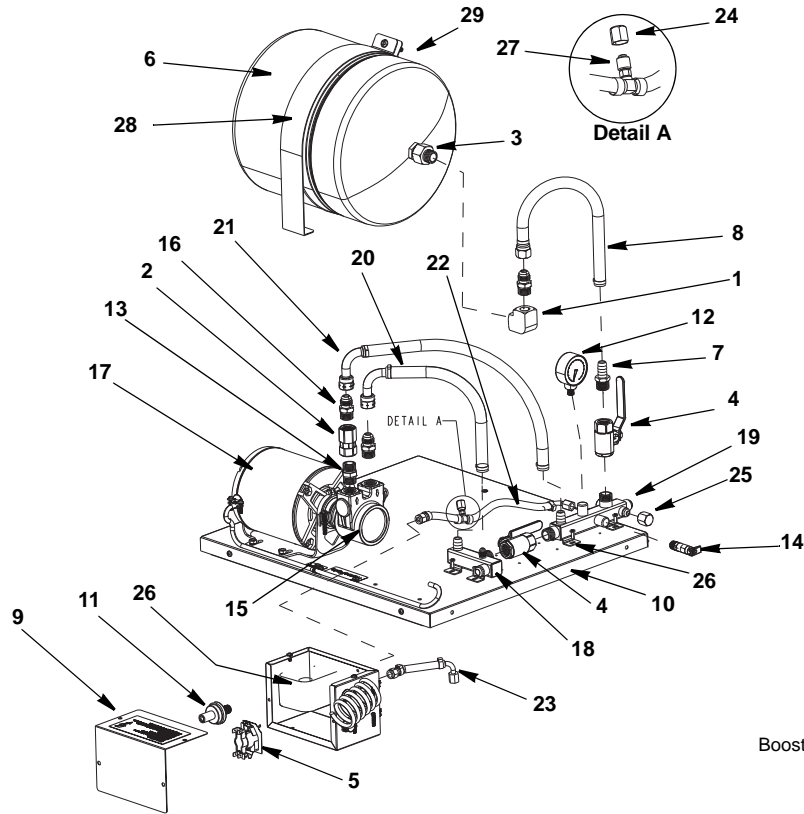

WBK10 WATER BOOSTER 00215639

Booster parts on this page are used in current production units since May 01, 2009.

DESCRIPTION

DESCRIPTION	PART NO.
1 ELL1/2 Fpt X 1/2FPT Brass	00204809
2 Check Valve	00204817
3 Adapter 3/4 Fpt X 1/2 MPT	00206082
4 Valve Ball 1/2 Fpt X 1/2	00209558
5 Relay Thermal Time Delay	020003288
6 Pressurized Water Tank	00212750
7 Barb-stem Adapter 1/2	00213249
8 Line Assy 1/2 Vinyl	00214778
9 Cover Electrical Booster	00214788
10 Booster Panel Tec-22	00215395
11 Sw Press 4 PSI Low Water	00219328
12 Gauge 0-100 PSI 1/4 Npt.	00683072
13 Nipple Hex 1/2 NPT	00700705
14 Toggle Relief Valve 130#	00701336
15 240 GPH Brass Pump W/180	00702928
16 Adapter 1/2 MF X 1/2 MPT	00858514
17 Carb Pump Motor 115V	5028931
18 Manifold Booster Water Inlet	020002253
19 Manifold Booster Water Outlet	020002254
20 Line Assy 1/2 Vinyl X	020002612
21 Line Assy 1/2 Vinyl X	020002613
22 Line Assembly 1/4 Eva X 1/4 Sw W/shrader	020002614
23 Line Assembly 1/4 Eva X 1/4	020002615
Miscellaneous - Brackets, Screw, etc.	
24 Hex Cap Nut 1/4 Flare	00854402
25 Hex Cap Nut 3/8 Cap	00854412
26 Screw 8-32 X 1/2	5011940
27 Tee 1/4 Barb X 1/4 Barb X 1/4 Shrader	020002297
28 Strap, Long	00214781
29 Strap, Short	00214782
30 Pressure Switch	00804432