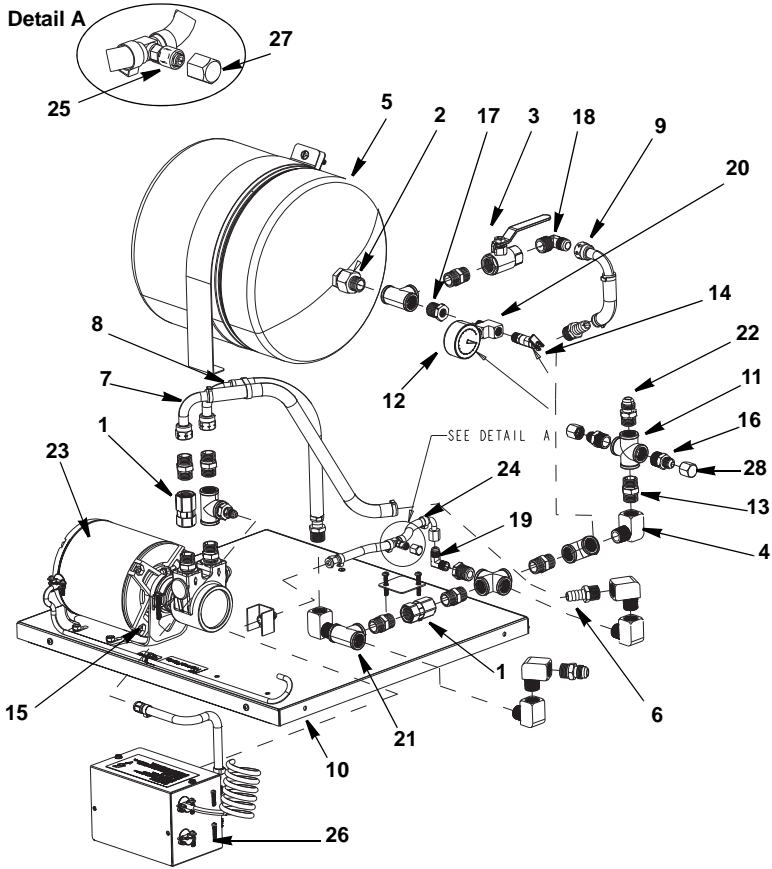

Multiplex Water Booster Pump

WBK10

WBK10 WATER BOOSTER 00215639

Booster parts on this page were used in units built prior to May 01, 2009.

DESCRIPTION

| DESCRIPTION | PART NO. |
|---------------------------------------------------|-----------|
| 1 Check Valve | 00204817 |
| 2 Adapter 3/4 FPT x 1/2 MPT | 00206082 |
| 3 Valve Ball 1/2 FPT x 1/2 | 00209558 |
| 4 Elbow 1/2 ENDT x 1/2 FPT | 00210415 |
| 5 Pressurized Water Tank | 00212750 |
| 6 Barb-Stem Adapter 1/2 | 00213249 |
| 7 Line Assembly - 1/2 Vinyl | 00215391 |
| 8 Line Assembly - 1/2 Vinyl | 00215392 |
| 9 Line Assembly - 1/2 Vinyl | 00215393 |
| 10 Booster Panel TEC-22 | 00215395 |
| 11 Cross 1/2 FPT x 1/2 | 00259013 |
| 12 Gauge 0-100 PSI 1/4 NPT | 00683072 |
| 13 Nipple Hex 1/2 NPT | 00700705 |
| 14 Toggle Relief Valve 130# | 00701336 |
| 15 240 GPH Brass Pump w/180 | 00702928 |
| 16 Adapter 3/8 MF x 1/2 MPT | 00852532 |
| 17 Bushing 1/2 MPT x 1/4 FPT | 00853953 |
| 18 Elbow 1/2 MF x 1/4 MPT | 00855925 |
| 19 Elbow 1/4 MF x 1/4 MPT | 00857600 |
| 20 Tee 1/4 MPT x 1/4 FPT x 1/4 FPT | 00858460 |
| 21 Tee 1/2 MPT x 1/2 FPT x | 00858467 |
| 22 Adapter 1/2 MF x 1/2 MPT | 00858514 |
| 23 Carb Pump Motor 115V | 5028931 |
| 24 Line Assembly 1/4 EVA x 1/4 SW w/Shrader | 020002240 |
| 25 Tee 1/4 Barb x 1/4 Barb x 1/4 Shrader | 020002297 |
| 26 Electric Box - Complete | 020003249 |
| Miscellaneous - Brackets, Screw, etc. | |
| 27 Hex Cap Nut 1/4 Flare | 00854402 |
| 28 Hex Cap Nut 3/8 Cap | 00854412 |
| 29 Strap, Long | 00214781 |
| 30 Strap, Short | 00214782 |