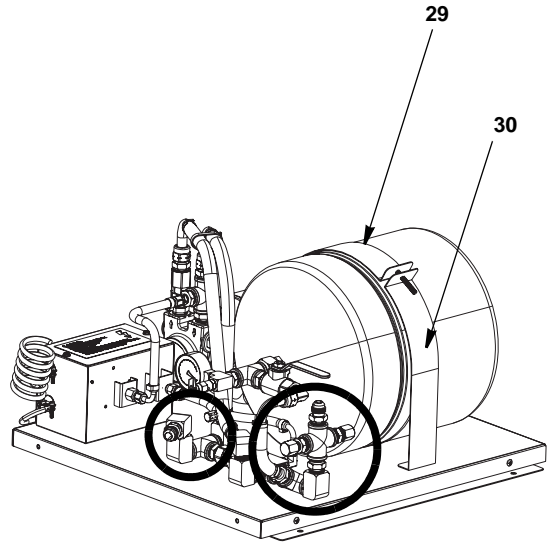

Multiplex Water Booster Pump

WBK10

WBK10 WATER BOOSTER 00215639

Booster parts on this page were used in units built prior to May 01, 2009.

DESCRIPTION

| DESCRIPTION | PART NO. |
|---------------------------------------------------|-----------|
| 1 Check Valve | 00204817 |
| 2 Adapter 3/4 FPT x 1/2 MPT | 00206082 |
| 3 Valve Ball 1/2 FPT x 1/2 | 00209558 |
| 4 Elbow 1/2 ENDT x 1/2 FPT | 00210415 |
| 5 Pressurized Water Tank | 00212750 |
| 6 Barb-Stem Adapter 1/2 | 00213249 |
| 7 Line Assembly - 1/2 Vinyl | 00215391 |
| 8 Line Assembly - 1/2 Vinyl | 00215392 |
| 9 Line Assembly - 1/2 Vinyl | 00215393 |
| 10 Booster Panel TEC-22 | 00215395 |
| 11 Cross 1/2 FPT x 1/2 | 00259013 |
| 12 Gauge 0-100 PSI 1/4 NPT | 00683072 |
| 13 Nipple Hex 1/2 NPT | 00700705 |
| 14 Toggle Relief Valve 130# | 00701336 |
| 15 240 GPH Brass Pump w/180 | 00702928 |
| 16 Adapter 3/8 MF x 1/2 MPT | 00852532 |
| 17 Bushing 1/2 MPT x 1/4 FPT | 00853953 |
| 18 Elbow 1/2 MF x 1/4 MPT | 00855925 |
| 19 Elbow 1/4 MF x 1/4 MPT | 00857600 |
| 20 Tee 1/4 MPT x 1/4 FPT x 1/4 FPT | 00858460 |
| 21 Tee 1/2 MPT x 1/2 FPT x | 00858467 |
| 22 Adapter 1/2 MF x 1/2 MPT | 00858514 |
| 23 Carb Pump Motor 115V | 5028931 |
| 24 Line Assembly 1/4 EVA x 1/4 SW w/Shrader | 020002240 |
| 25 Tee 1/4 Barb x 1/4 Barb x 1/4 Shrader | 020002297 |
| 26 Electric Box - Complete | 020003249 |
| Miscellaneous - Brackets, Screw, etc. | |
| 27 Hex Cap Nut 1/4 Flare | 00854402 |
| 28 Hex Cap Nut 3/8 Cap | 00854412 |
| 29 Strap, Long | 00214781 |
| 30 Strap, Short | 00214782 |