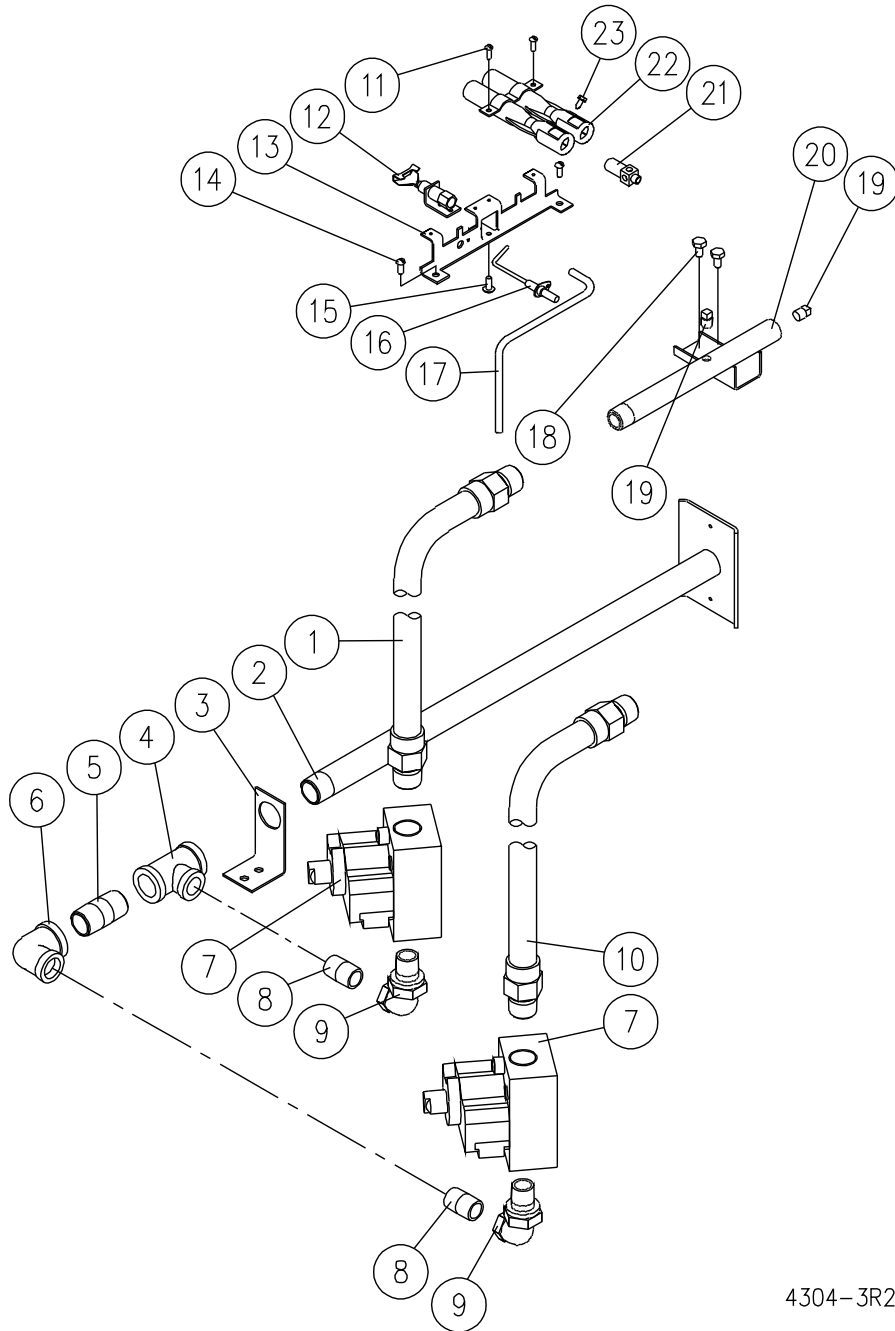

PARTS LIST, GAS FIRED STEAMER, MODEL ETP-10G

<u>ITEM</u>	<u>PART NO.</u>	<u>DESCRIPTION</u>	<u>QTY.</u>	
	87.	8152-1	Back Panel	1
	88.	8150-1	Left Hand Access Cover	1
**	89.	4523-1	Flue Riser, Upper	1
		4522-1	Flue Riser, Lower	1
	90.	4519-1	Flue Cover	1
	91.	9448-1	Hold Thermostat, 175°F	2
	92.	5708-1	Bracket, Fuse Holder	1
	93.	9344-1	Relay, DPDT, 120V	2
	94A.	6305-1	Drain Tube	2
*	94B.	9413-1	Elbow 90°, Brass, 45° Flare	2
*	94C.	9412-1	Forged Nut, Brass, 45° Flare	2
	95.	9768-9	Brass Connector [3-686C]	1
	96.	9705-39-084	Copper Tube	1
	97.	9884-1	Forged Street Tee [3-107A]	1
	98.	9880-1	Brass Connector, Flare [3-485A]	1
	99.	9879-1	Brass Connector, Flare [3-465B]	1
	100.	9705-51-013	Tube, SS	2
	101.	9705-39-013	Tube, Copper	1
	102.	6317-1	Tube, Copper	1
	103.	9090-024	Nipple, Brass,	2

* NOT SHOWN

** SELECT AS REQUIRED.

PARTS LIST, GAS FIRED STEAMER, MODEL ETP-10G

FIGURE 2

PARTS LIST, GAS FIRED STEAMER, MODEL ETP-10G

FIGURE 2

<u>ITEM</u>	<u>PART NO.</u>	<u>DESCRIPTION</u>	<u>QUANTITY</u>
	1. 9026-42	Upper Gas Flex Tube,	1
	2. 6433-3	Gas Supply Pipe Assembly	1
	3. 4487-2	Bracket	1
	4. 9013-7	Tee	1
	5. 9010-020	Nipple	1
	6. 9014-1	Reducing Elbow	1
**	7. 5450-1	Gas Valve, Natural Gas	2
	5450-2	Gas Valve, LP Gas	2
	8. 9009-000	Close Nipple	2
	9. 9697-1	Union Elbow [3-U4BE]	2
	10. 9026-24	Lower Gas Flex Tube	1
	11. T50C832-14	Hex Screw	8
**	12. 5375-1	Pilot Burner, LP Gas	2
	5375-2	Pilot Burner, Natural Gas	2
	13. 6748-1	Burner Mounting Bracket	2
	14. M29S1032-38	Machine Screw	4
	15. M29X1032-14	Machine Screw	4
	16. 5362-1	Spark Electrode	2
**	17. 5774-1	Pilot Tube - Upper	1
	5774-2	Pilot Tube - Lower	1
	18. M50X1420-12	Machine Bolt	4
	19. 9035-1	Plug	2
**	20. 6949-1	Manifold, Natural Gas	2
	6949-2	Manifold, LP Gas	2
**	21. 4951-53	Orifice, #53, Natural Gas	8