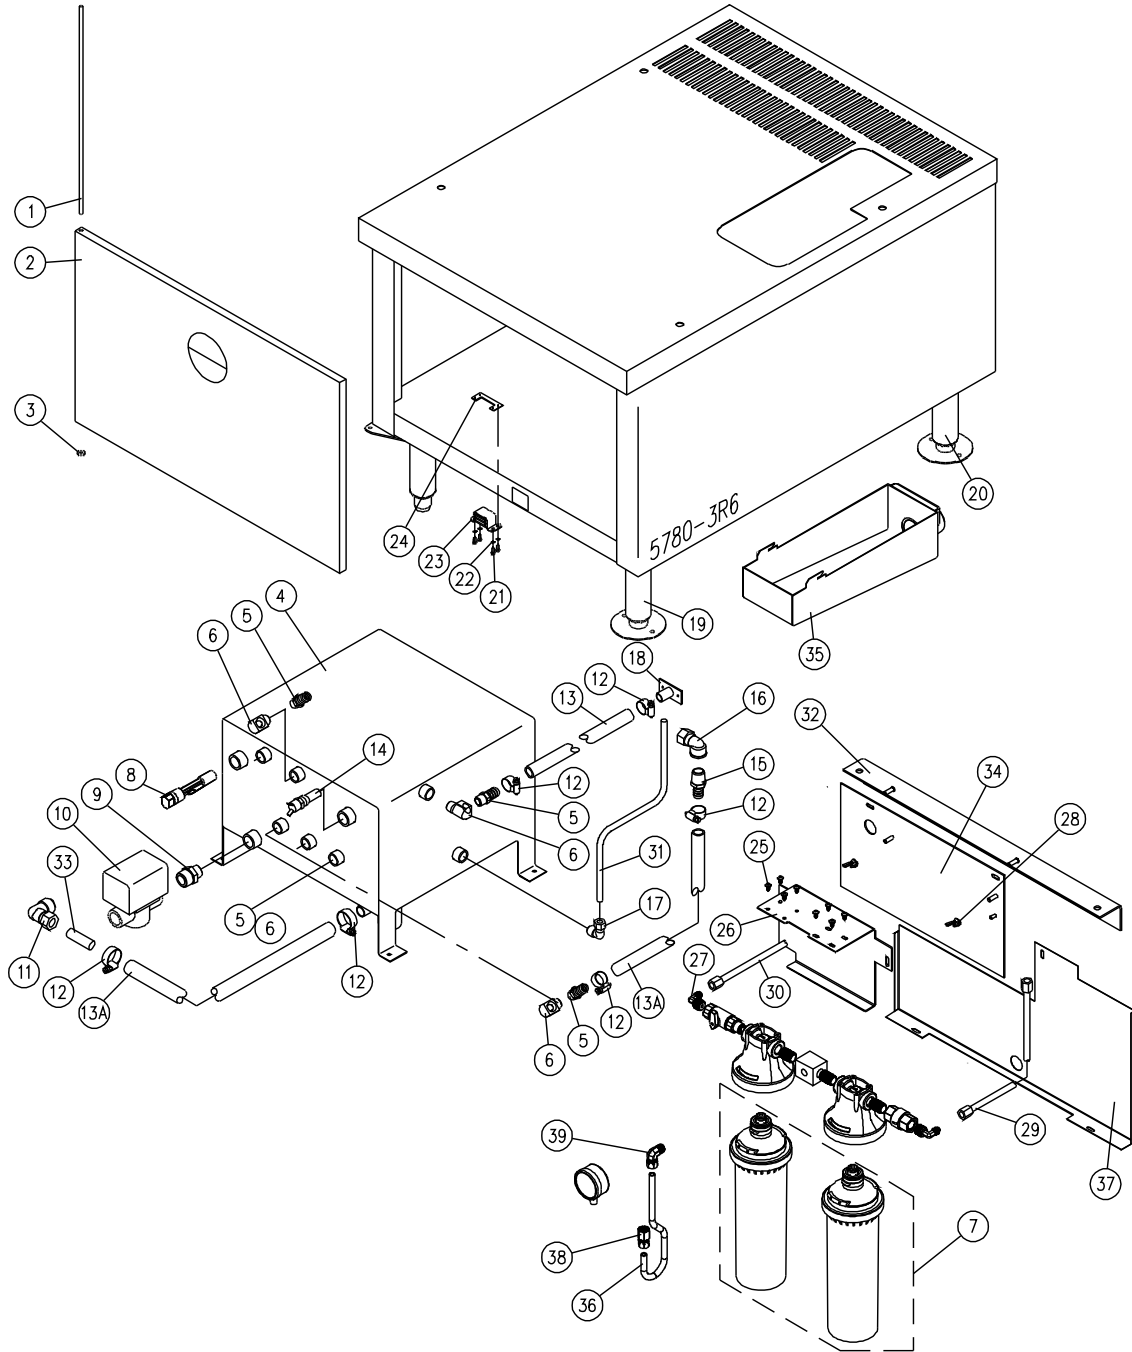

FIGURE 3

PARTS LIST, GAS FIRED STEAMER, MODEL ETP-10G