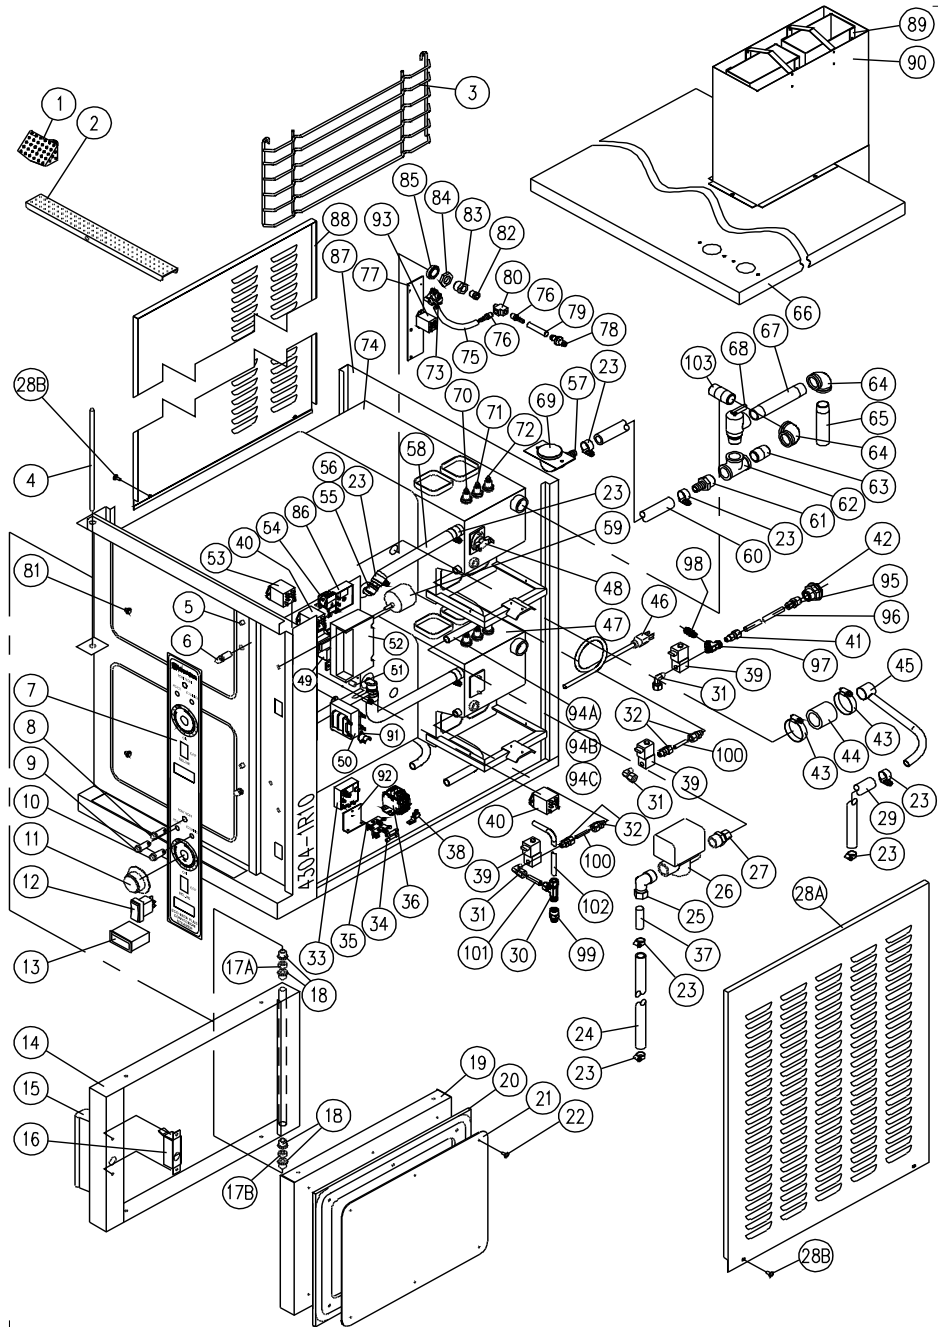

FIGURE 1

PARTS LIST, GAS FIRED STEAMER, MODEL ETP-10G

FIGURE 1

<u>ITEM</u>	<u>PART NO.</u>	<u>DESCRIPTION</u>	<u>QTY.</u>
1.	5224-2	Compartment Strainer	2
2.	2283-1	Perforated Trough [8-5023]	1
3.	2681-3	Pan Rack	4
4.	3977-2	Hinge Rod	1
5.	3375-1	Push Rod Assembly c/w Retaining Ring [9-3336]	2
*	9208-1	Limit Switch [9-3213]	2
6.	3498-1	Striker [8-5021]	2
7.	7712-1	Control Panel Decal	1
8.	4753-5	Ready Pilot Light, Green, 125V [4-PL04]	2
9.	4753-8	Ignition Pilot Light, Green, 28V [4-PL04-2]	2
10.	4753-7	Pilot Light, Red, 125V [4-PL07]	2
11.	9431-1	Knob	2
12.	9124-2	Switch, On/Off/Delime, 125V	2
13.	9432-1	Temperature Indicator	2
*	9433-1	Grommet	2
14.	2840-1	Outer Door Shell [8-5060-8]	2
15.	3903-2	Door Handle Assembly	2
16.	3900-1	Latch Assembly [8-5068-9]	2
17A.	5716-1	Spacer	2
17B.	5717-1	Spacer	2
18.	3506-1	Bushing [8-5078]	6
19.	2841-1	Door Panel [8-5065-8]	2
20.	2669-1	Door Gasket [8-5063-8]	2
21.	2842-1	Gasket Retaining Plate [8-5064-8]	2
22.	9423-1	Special Screw	16

PARTS LIST, GAS FIRED STEAMER, MODEL ETP-10G

<u>ITEM</u>	<u>PART NO.</u>	<u>DESCRIPTION</u>	<u>QTY.</u>
	23. 9017-2	Hose Clamp	20
**	24. 9219-300	Hose, Upper Generator Drain	1
	9219-120	Hose, Lower Generator Drain	1
	25. 9659-7	Brass Elbow [3-6910E]	2
	26. 9360-2	Blowdown Solenoid Valve, 120V [3-S543]	2
	27. 9768-18	Connector [3-6810E]	2
	28A. 7721-1	Right Side Panel	1
	28B. M33S-1032-12	Truss HD Screw	6
**	29. 9219-340	Hose, Upper Cavity Drain	1
	9219-160	Hose, Lower Cavity Drain	1
	30. 9872-3	Brass Tee [3-716B]	1
	31. 9654-3	Brass Elbow [3-696A]	3
	32. 9768-3	Brass Connector [3-684A]	4
	33. 9224-1	Timer Delay Relay, Cooling	1
	34. 9092-2	Fuse, 2A, 250V	2
	35. 9068-1	Fuse Holder	2
	36. 9390-2	Terminal Block Assembly, 2 Poles	1
		Includes the following parts:	
	9391-1	Modular Terminal	2
	9392-1	End Plate	1
	9393-1	End Clamp	2
	9394-053	Mounting Rail	1
	37. 9705-40-020	Copper Tubing	2
	38. 4189-1	Ground Lug [4-35EU]	1
	39. 5162-1	Solenoid Valve 120V	3
	40. 9332-1	Relay, DPDT, 120V	4