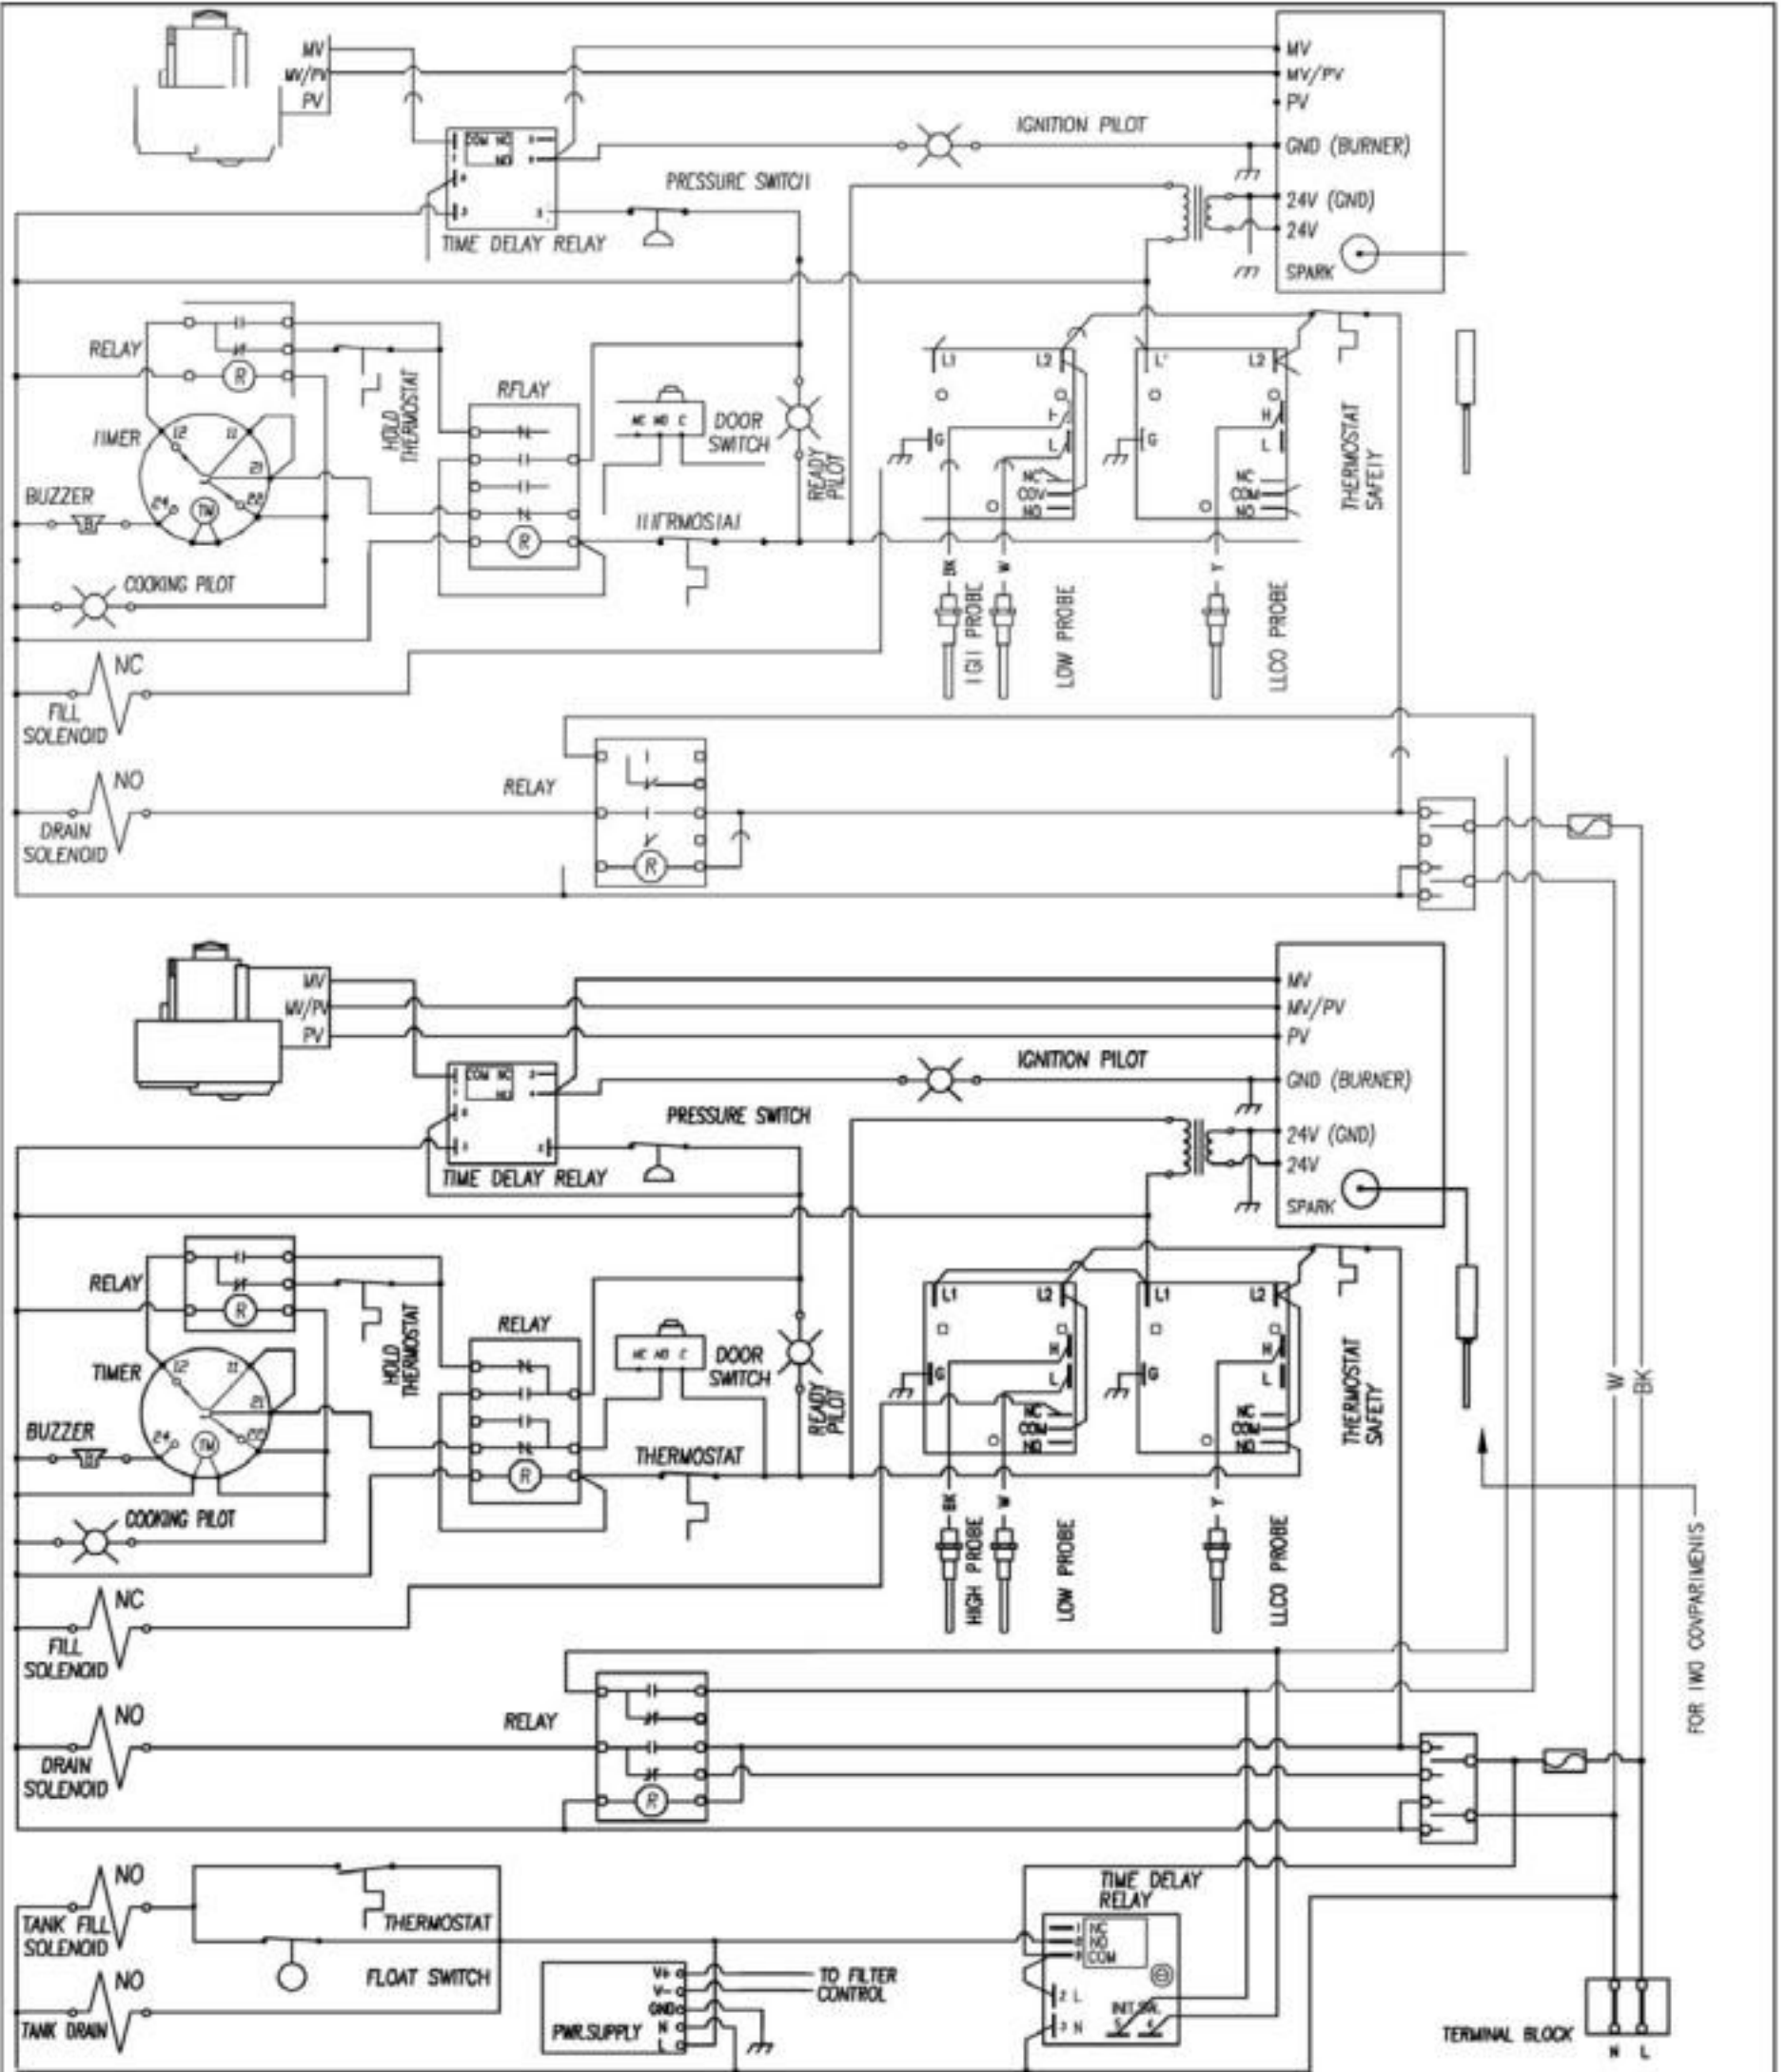

FOR TWO COMPARTMENTS

W BK

M L

3G-12043R1

MARCEI FORGE EIP 5G, EIP 10G, R.O. CONTROLS (120V)

3G-12044R3

MARKET FORGE ETP-5G, ETP-10G, R.O. CONTROLS (220V)