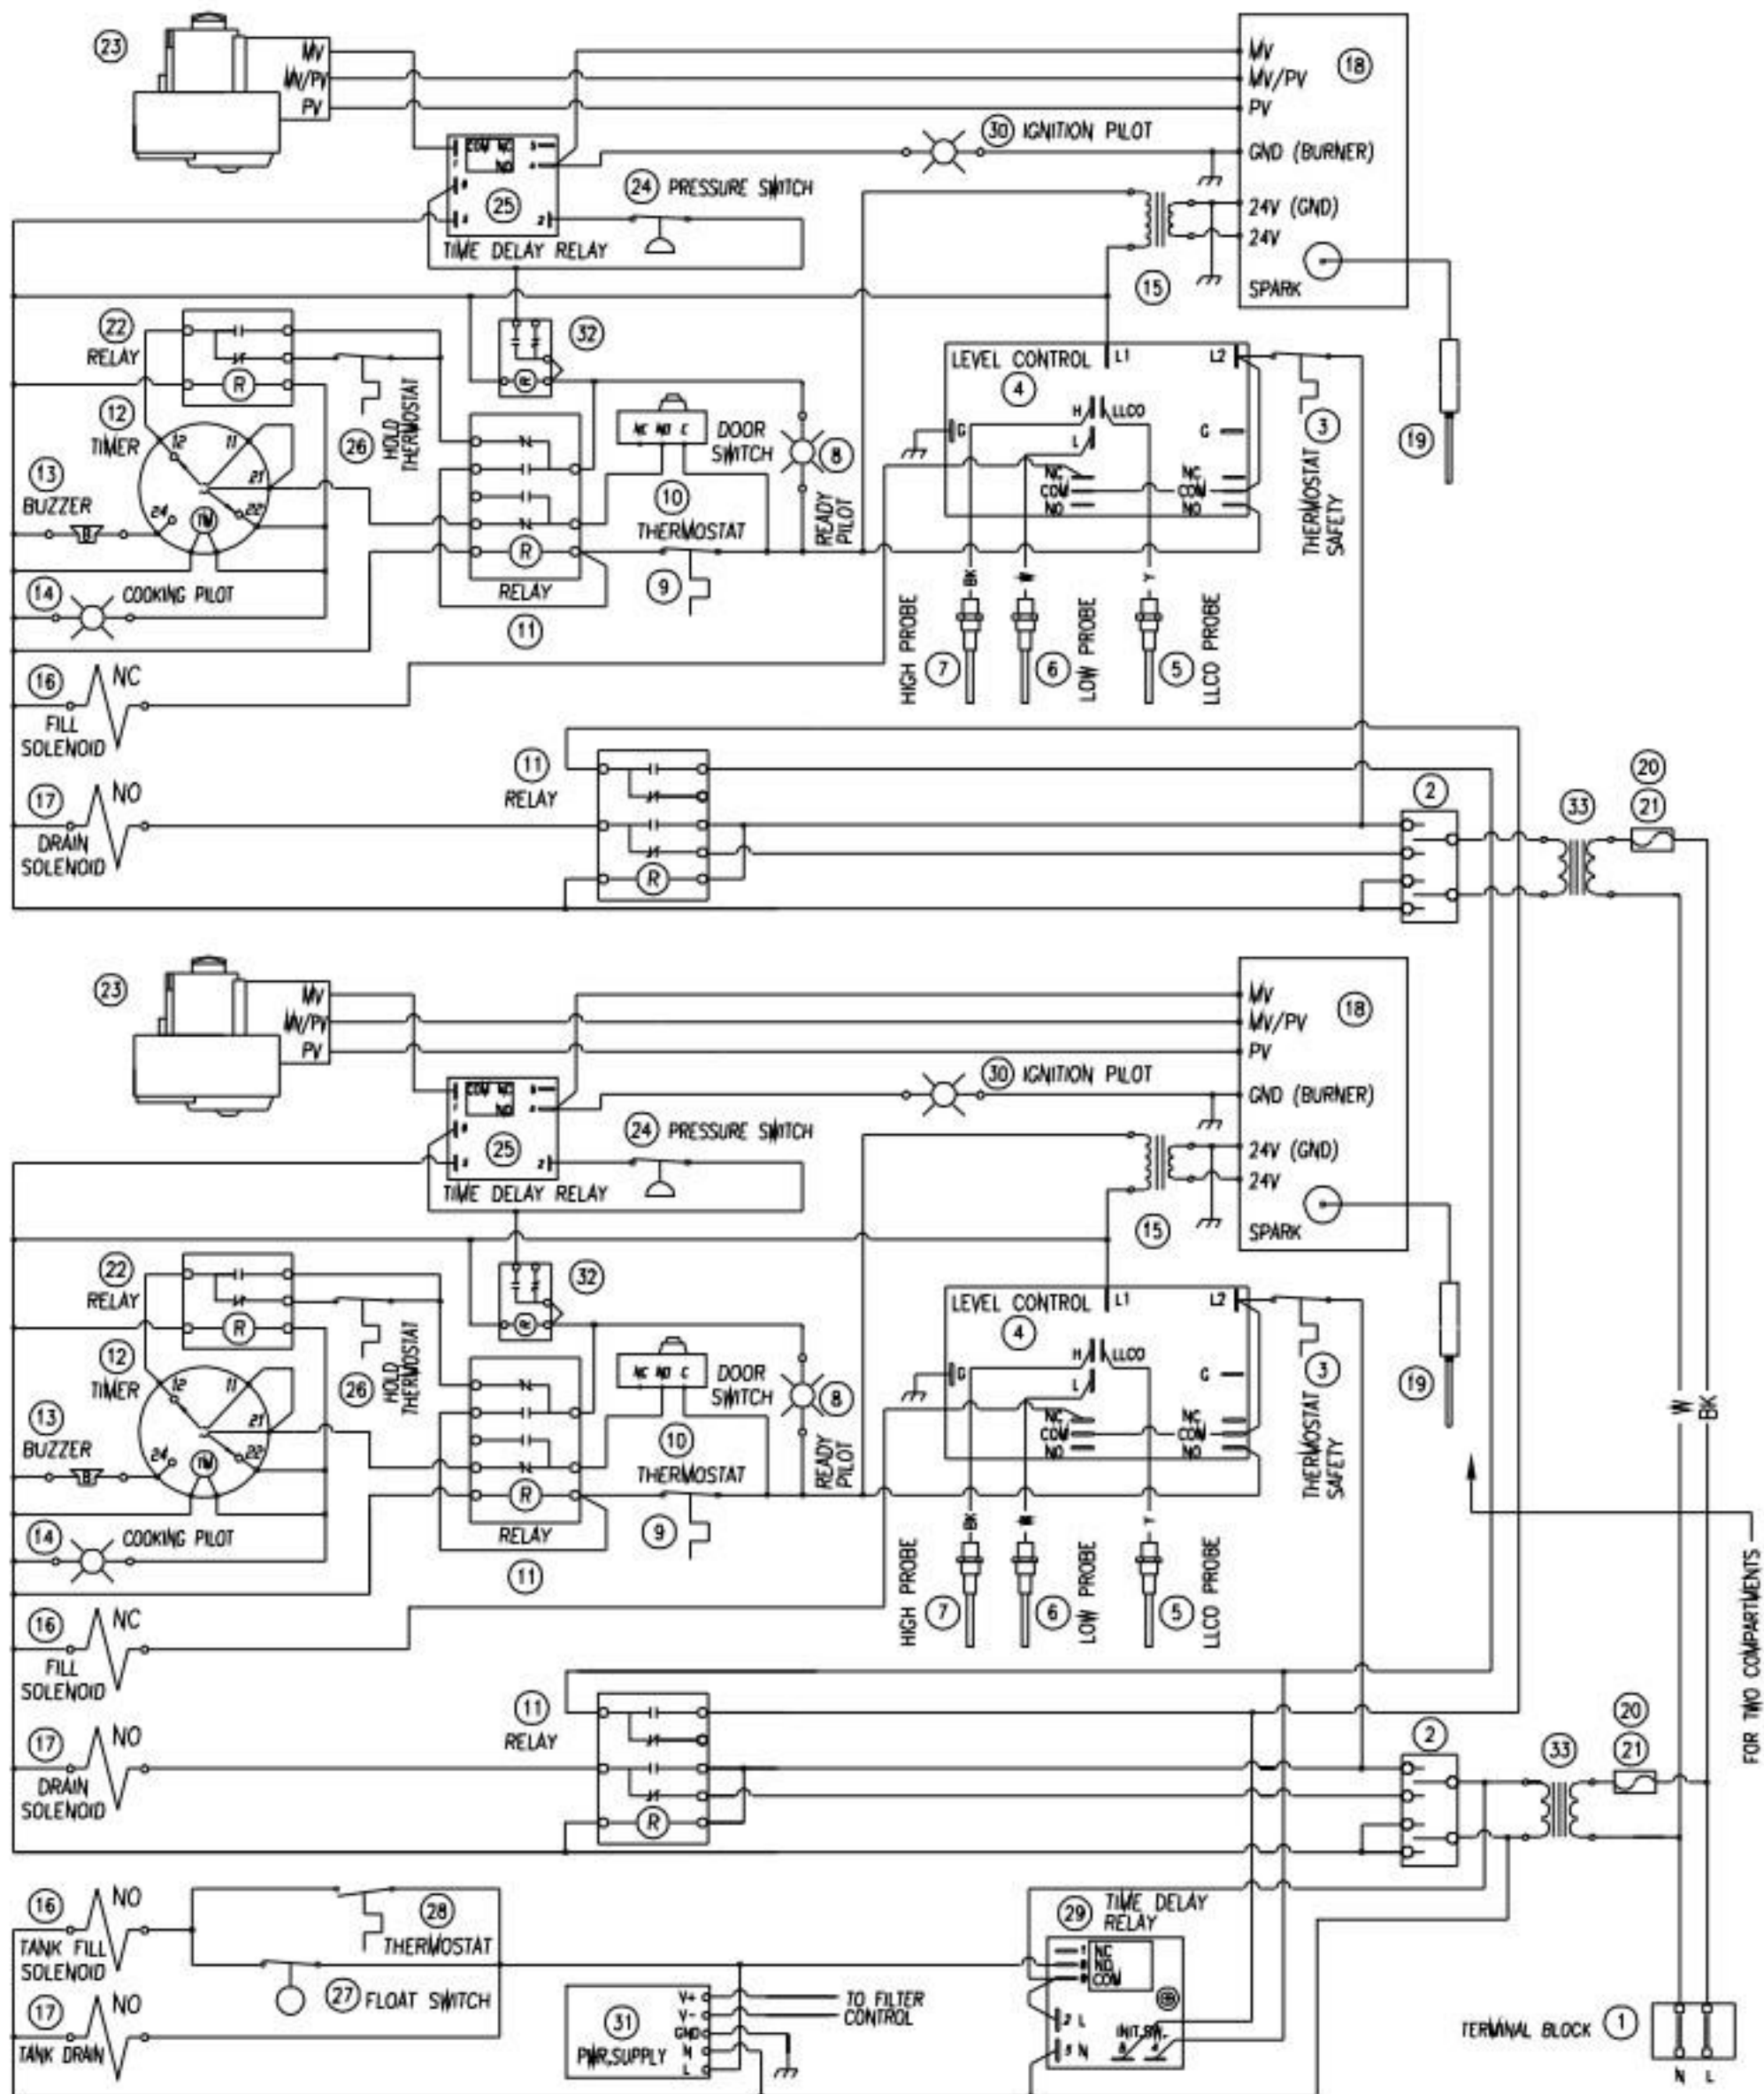

FOR TWO COMPARTMENTS

W BK

M L

3G-12043R1

MARCEI FORGE EIP 5G, EIP 10G, R.O. CONTROLS (120V)

3G-12044R3

MARKET FORGE ETP-5G, ETP-10G, R.O. CONTROLS (220V)