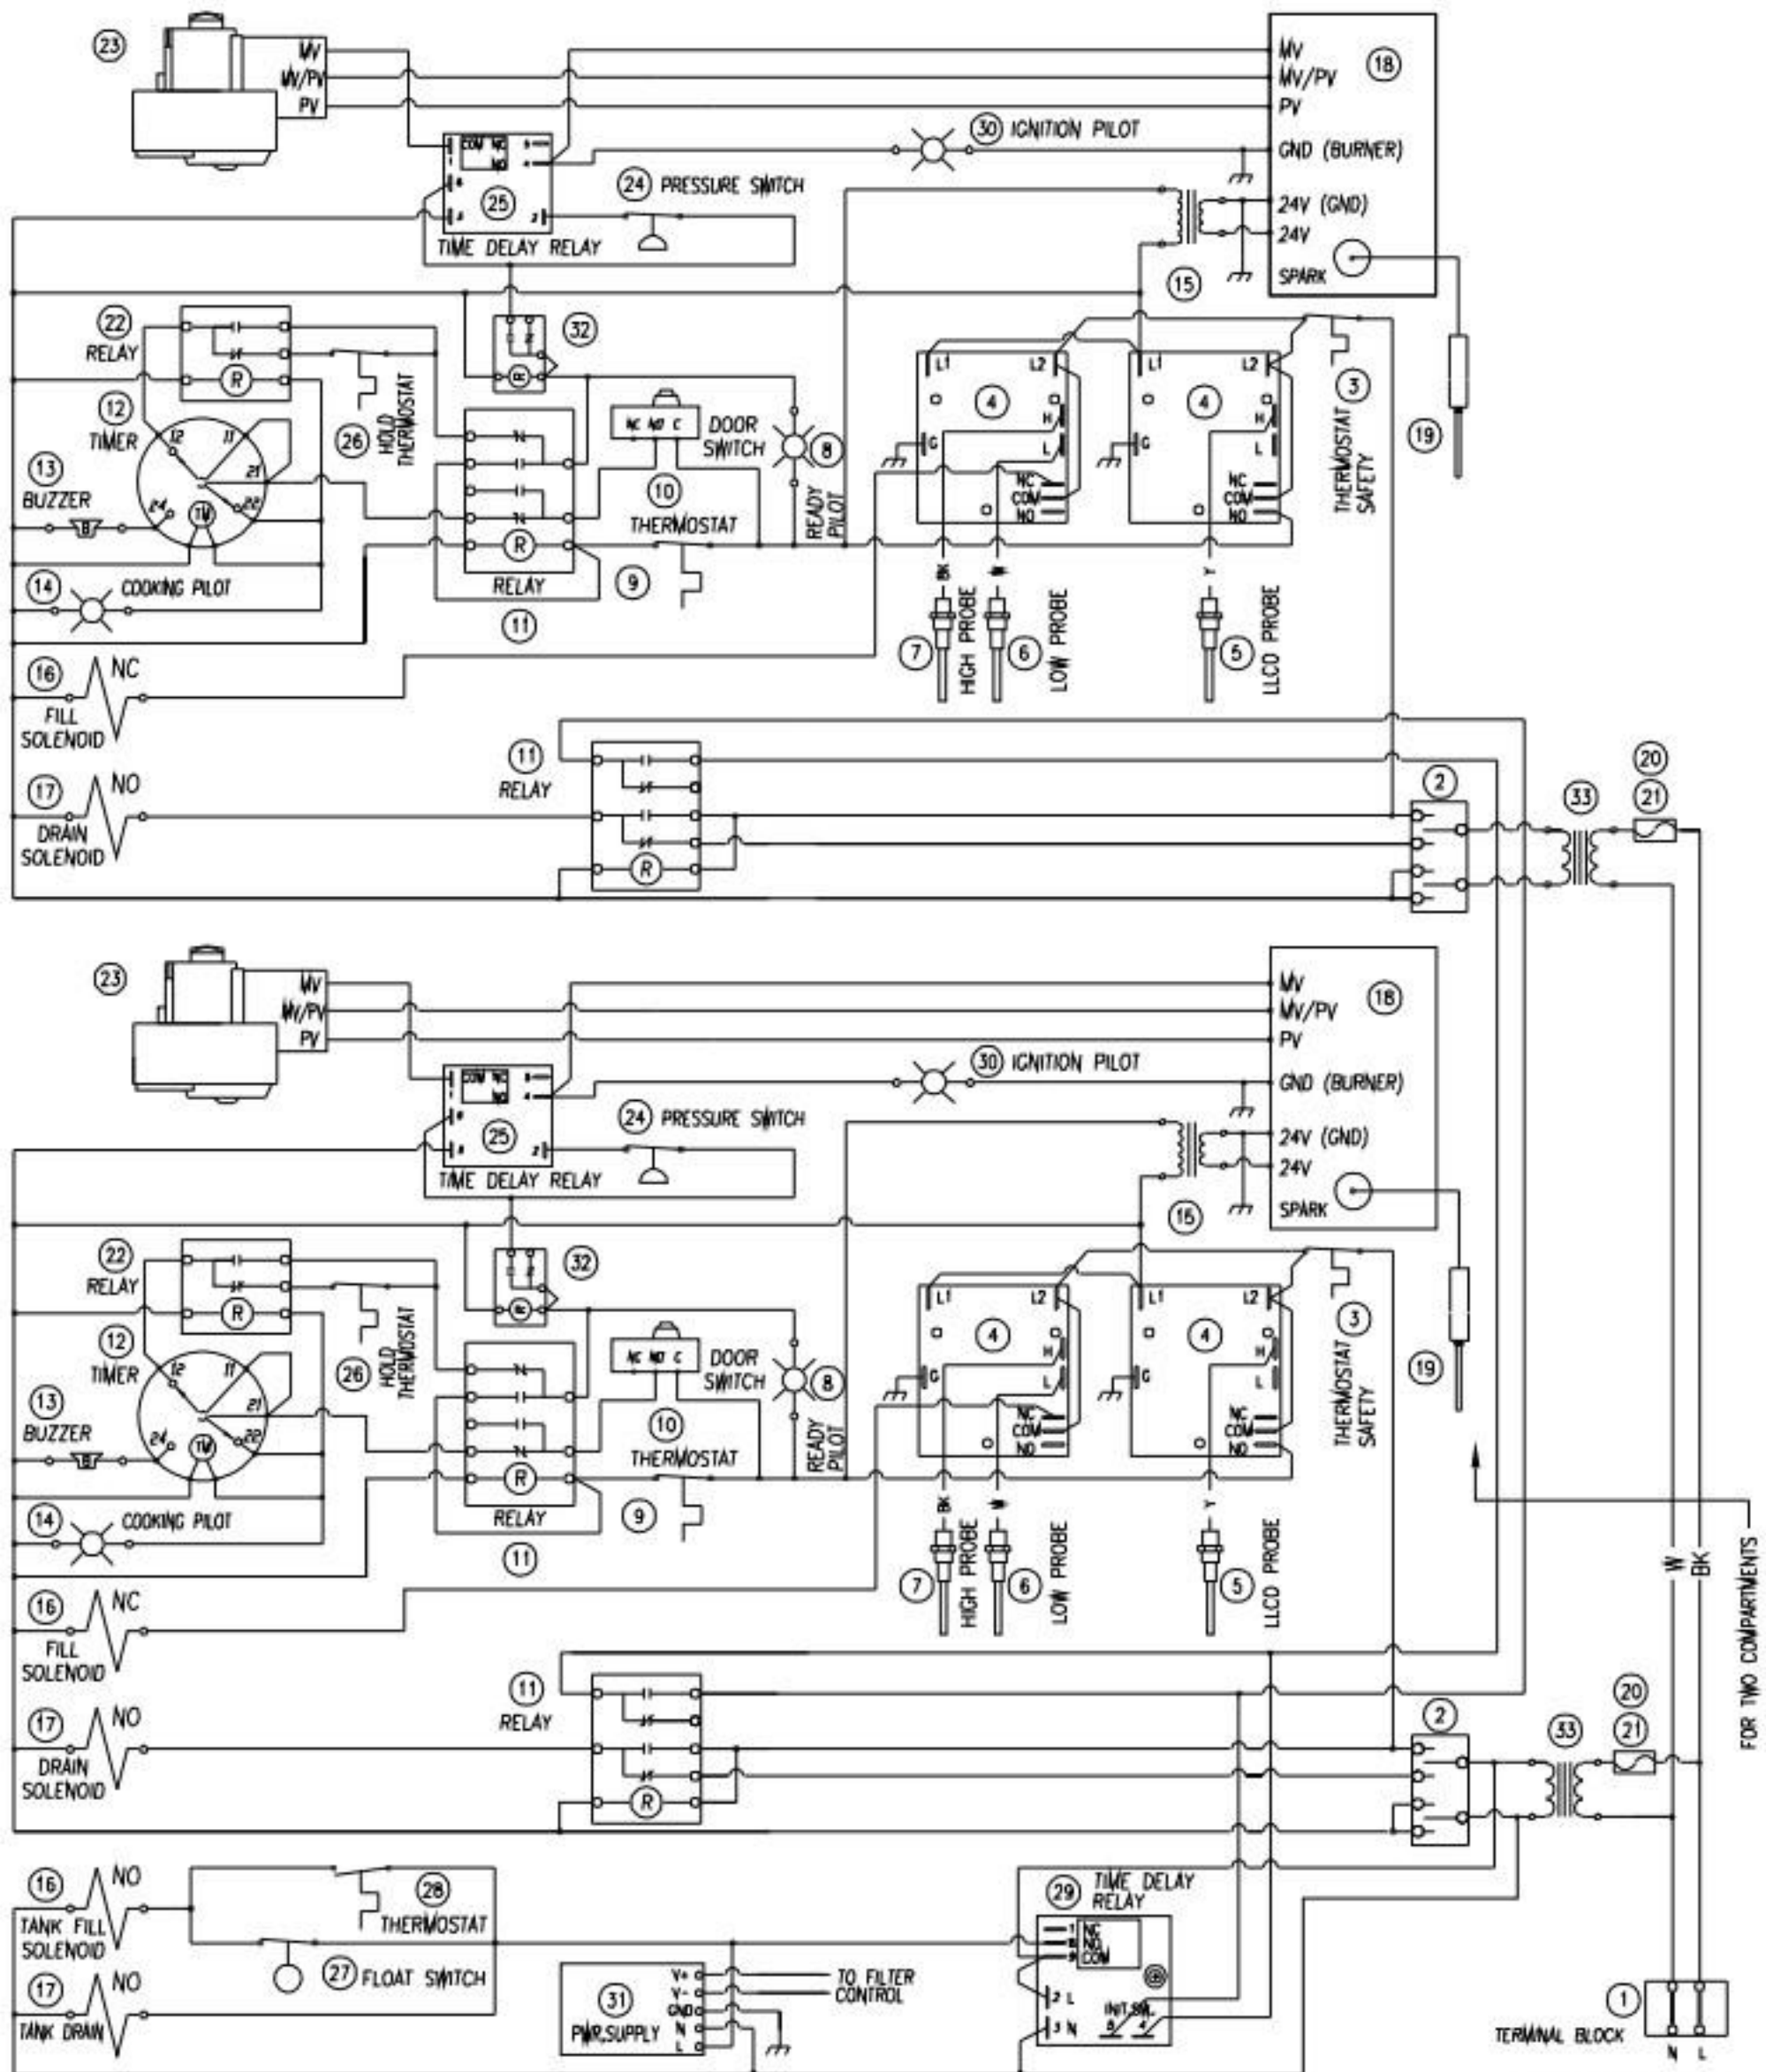

FOR TWO COMPARTMENTS

W BK

M L

3G-12043R1

MARCEI FORGE EIP 5G, EIP 10G, R.O. CONTROLS (120V)

3G-12044R3

MARKET FORGE ETP-5G, ETP-10G, R.O. CONTROLS (220V)