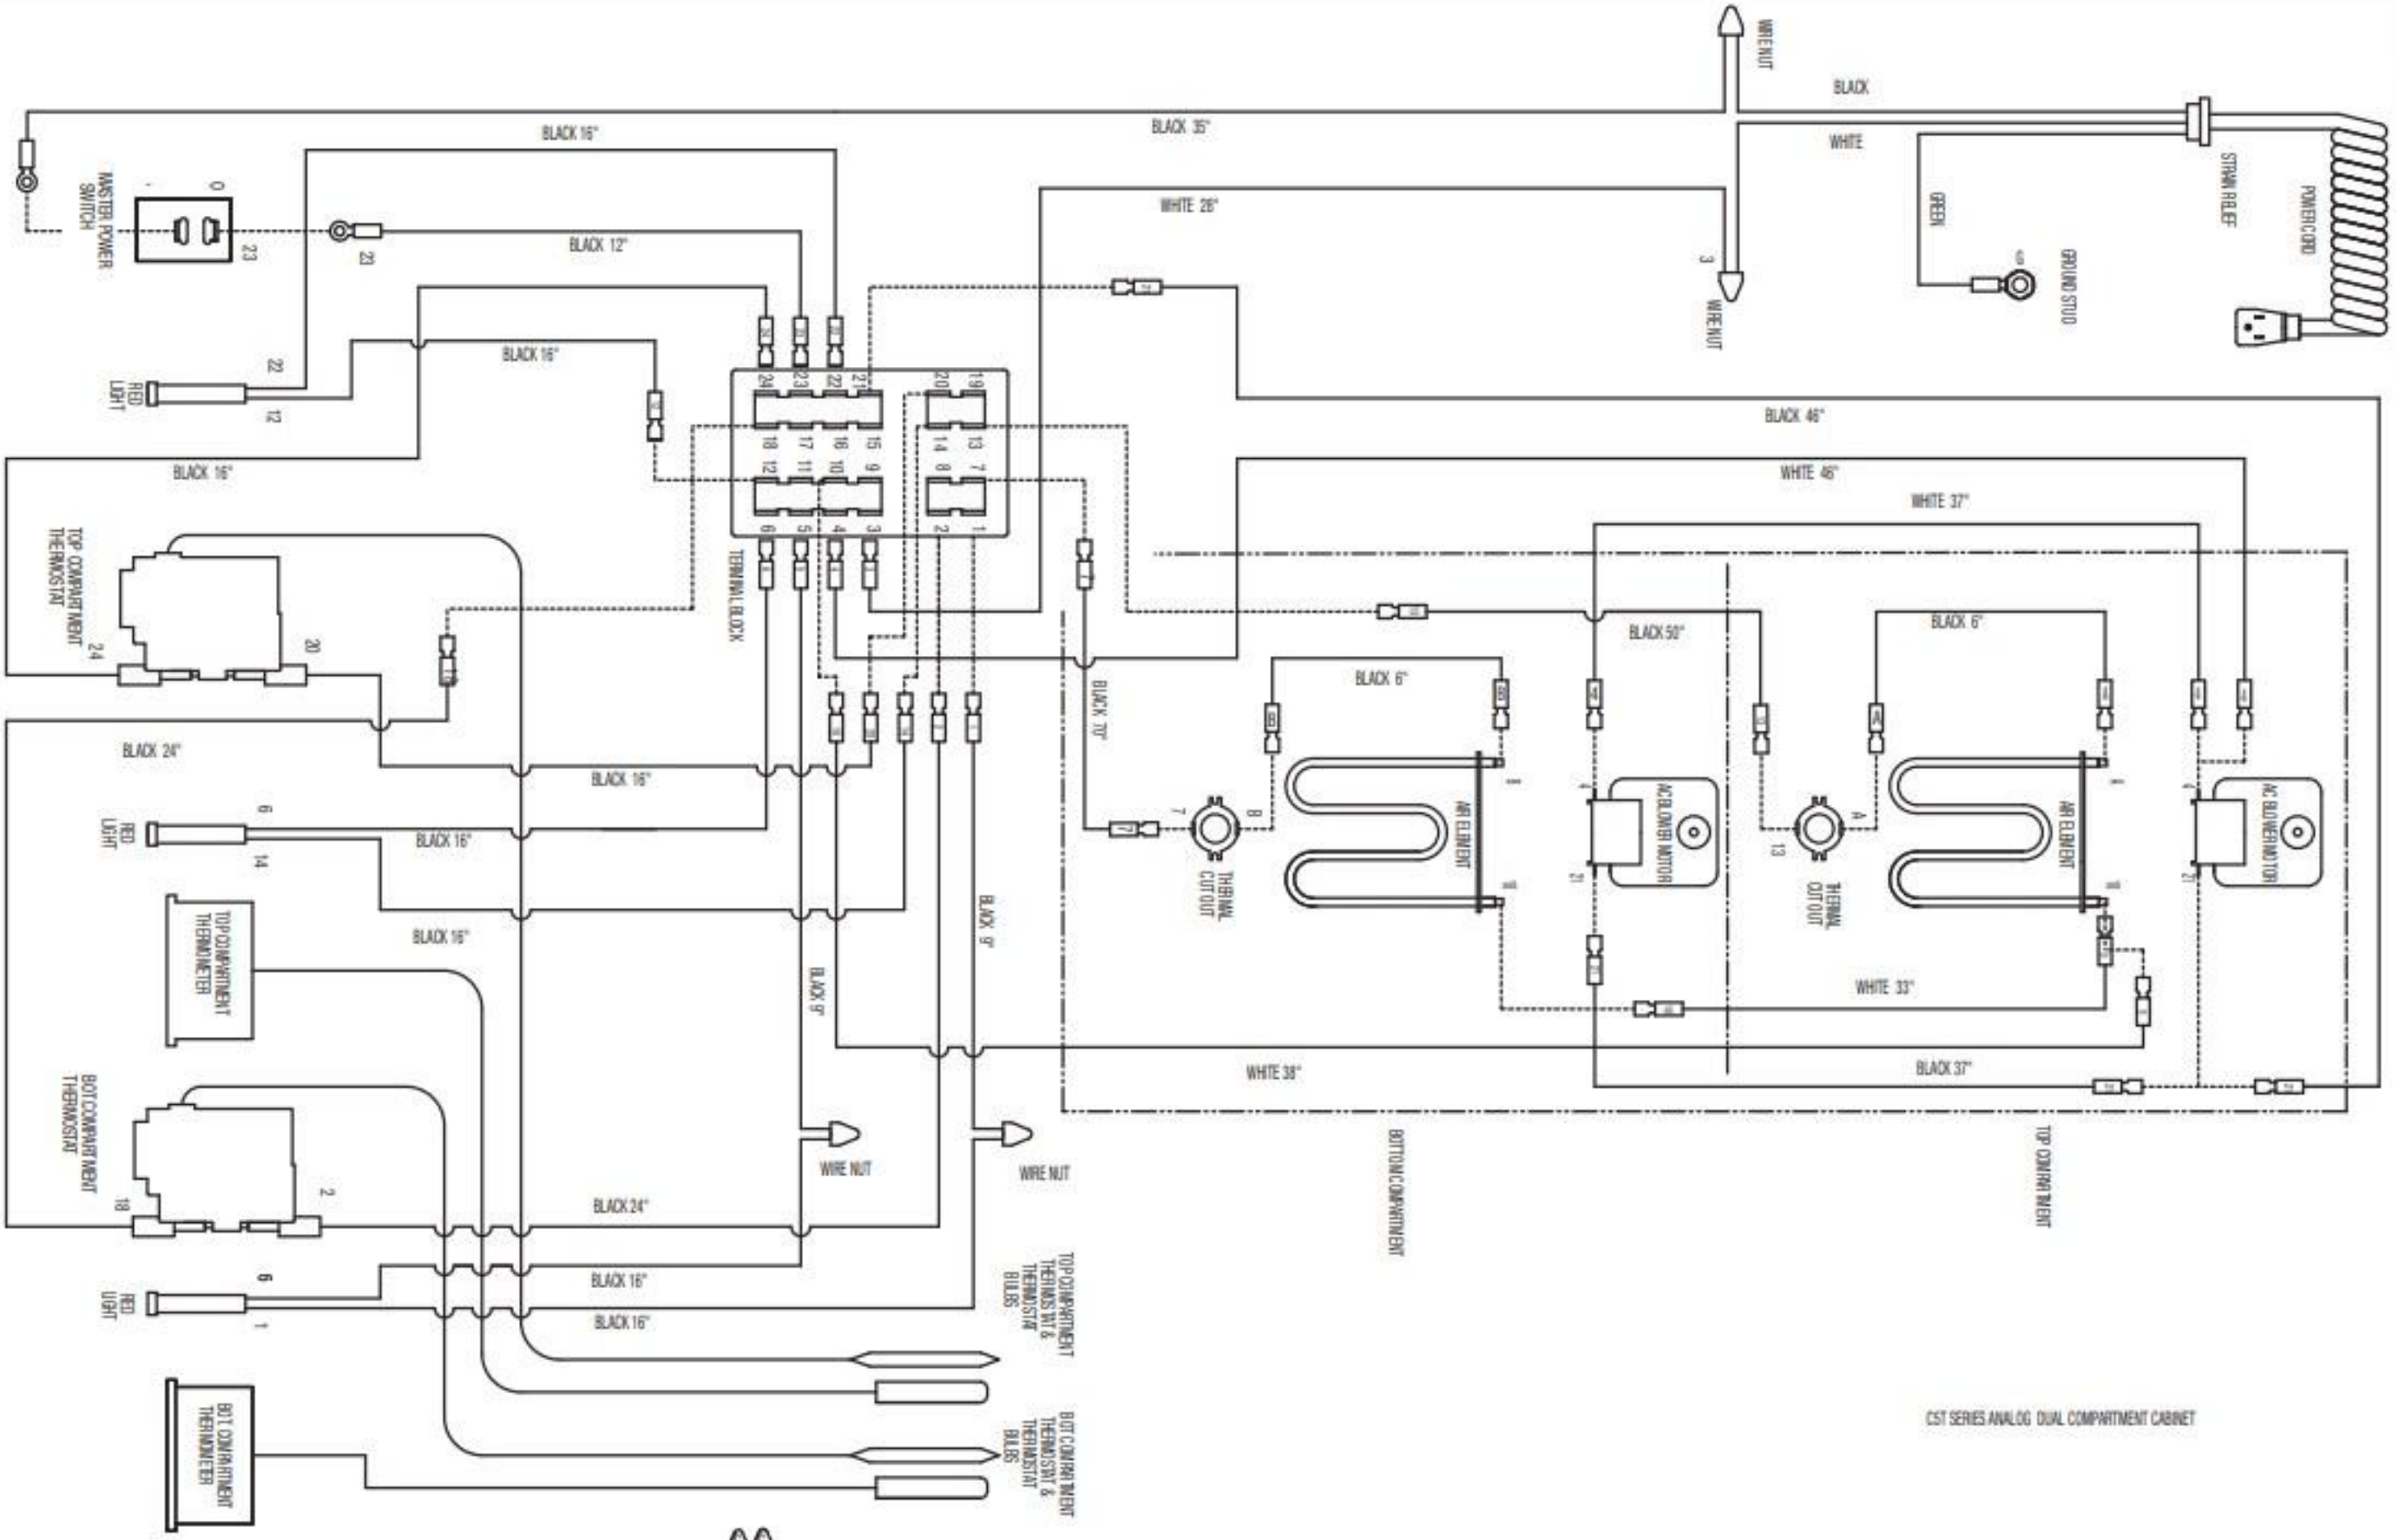

# ICE AND REPLACEMENT PARTS (CIRCUITS)

## Dual Compartment Cabinet

CST SERIES ANALOG DUAL COMPARTMENT CABINET

SINGLE CAVITY ANALOG WIRING DIAGRAM