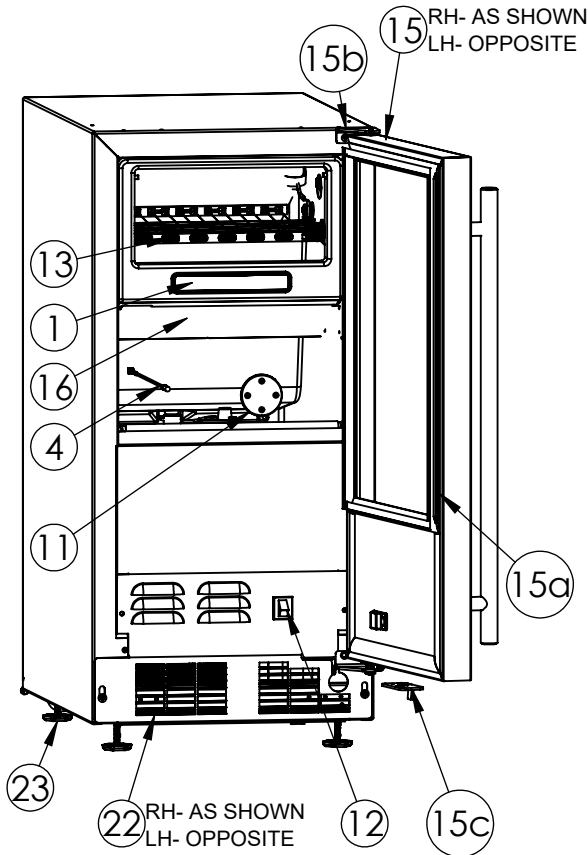

Service Parts List

marvelrefrigeration.com
800-223-3900

MA15CPS2LS1/MA15CPS2RS1		
Item	Description	Marvel P/N
1	Display	S41050602-NLKK
2	Main Board	42249330
3	Condensor Sensor	S41050609
4	Bin Sensor	S41050612
5	Embraco Compressor	42242580
6	Evaporator and Heat Exchanger	42249569
7	Condenser	S41013912
8	Hot Gas Valve	42249497
9	Condenser Fan Motor	42248161
10	Condenser Fan Blade	42248160
11	White LED Light	42249105
12	Black Rocker Light Switch	42246922
13	Grid Cutter	42249542
14	Grid Cutter Transformer	S41050610
15	LH SS Door RH SS Door 15a. Black Gasket: 42249013 15b. Chrome Hinge PKG: 42249127(LH) Or 42249128(RH) 15c. Door Stop: 42249353(LH) Or 42249352(RH)	42249655 42249656
16	Ice Deflector	S41012776-BLK
17	Water Supply Valve	S41014084
18	Circulation Pump	42242980
19	Drain Valve	42249456
20	Drain Pump	42249509
21	Corrugated Drain Hose	42249531
22	LH Black Grille RH Black Grille	S41014668-BL S41014668-BR
23	Leveling Legs(4)	42243808
24	Power Cord	S41010606