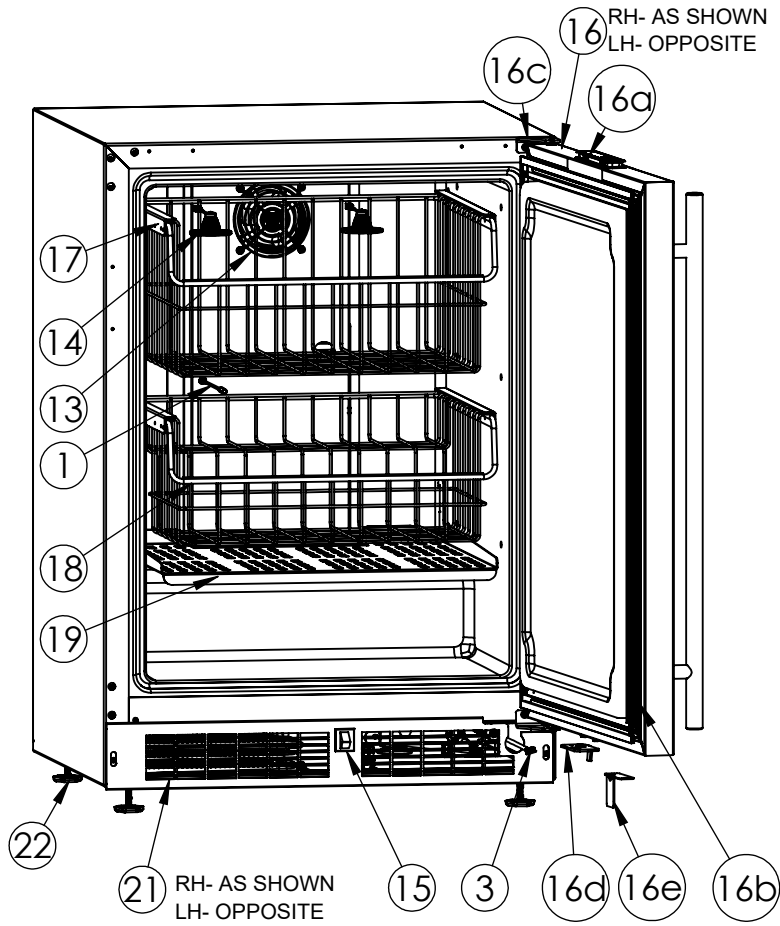

Service Parts List

marvelrefrigeration.com
800-223-3900

ML24FAS1LS1/ML24FAS1RS1		
Item	Description	Marvel P/N
1	Cabinet Thermistor	S41050531
2	Defrost Thermistor	S41050531
3	Comm Cable	S41013555-LS
4	Main Board	S41050480-018
5	Embraco Compressor	42249577
6	5uF Run Cap	S41014185
7	Evaporator	S41014110
8	Drier	S41013226
9	Condenser	42249374
10	Defrost Heater	42249372
11	Defrost Thermostat	S41013590
12	Condenser Fan Motor, Blade, & Shroud	42249159
13	Evap Fan	S41014253
14	White LED Light Switch	42249105
15	Black Rocker Light Switch	42246922
16	LH Solid Overlay Door RH Solid Overlay Door 16a. Display: S41050442-AR 16b. Black Gasket: S31580-034 16c. Chrome Hinge PKG: 42249127(LH) Or 42249128 16d. Door Stop: 42249353(LH) Or 42249352(RH) 16e. Striker Plate: S41014415-BLK	42249563 42249564
17	Upper Freezer Basket with Glides	42249550
18	Lower Freezer Basket with Glides	42249549
19	Freezer Shelf	S41014225-SS
20	Mechanical Switch Convert Kit Mechanical Switch Convert Kit	42249427 42249428
21	LH Black Grille RH Black Grille	S41014476-BL S41014476-BR
22	Leveling Legs(4)	42243808
23	Power Cord	S41050429