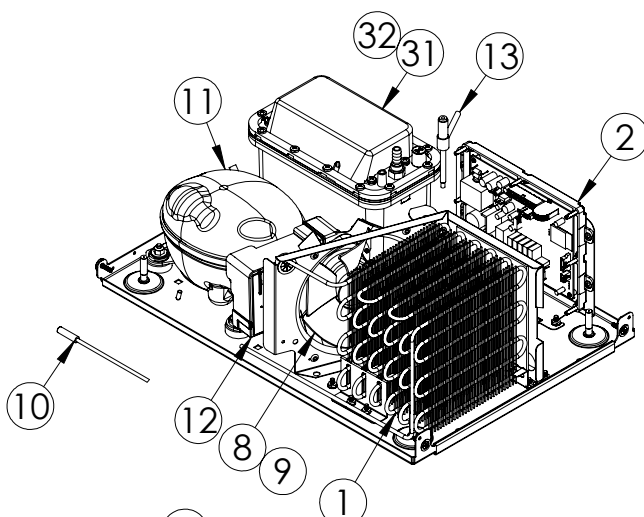

Service Parts List

marvelrefrigeration.com
616-754-5601

MLCL215-SS01B		
ITEM	DESCRIPTION	MARVEL P/N
1	CONDENSER ASSEMBLY	S41013912
2	MAIN CONTROL BOARD KIT	90-54002-54
3	GRILLE	S41015692-BLK
4	LED STRIP WHITE	S68100
5	BLACK ROCKER LIGHT SWITCH	42246922
6	THERMISTOR ASSEMBLY	S68092
7	UI DISPLAY KIT-MARVEL	S68167-01
8	CONDENSER FAN MOTOR	42248161
9	CONDENSER FAN BLADE	42248160
10	CONDENSER SENSOR	90-54013-00
11	COMPRESSOR ASSEMBLY	90-54006-00
12	INVERTER-COMPRESSOR	90-54063-00
13	HOT GAS VALVE	42249497
14	EVAPORATOR ASSEMBLY	42249569
15	DOOR ASSEMBLY	90-54001-00
16	DOOR STOP	S41015708-SS
17	DOOR GASKET	S31580-041
18	STRIKER PLATE	S41015709-BLK
19	HINGE KIT	90-54007-00
20	GRID CUTTER	42249542
21	GRID CUTTER TRANSFORMER	S41050610
22	LEG LEVELERS (4)	42243808
23	ICE DEFLECTOR	90-54113-00
24	ICE DEFLECTOR SERVICE KIT *	90-54000-00
25	POWER CORD *	S41050606
26	ICE MACHINE ACCESS DOOR	90-54004-00
27	WATER SUPPLY VALVE	S41014084
28	CIRCULATION PUMP	42242980
29	DRAIN VALVE	42249456
30	CORRUGATED HOSE	42249531
31	DRAIN PUMP CONVERSION KIT	42249508
32	DRAIN PUMP REPLACEMENT KIT	42249509
33	CLEAR ICE MACHINE CLEANER *	S41013789

* NOT PICTURED