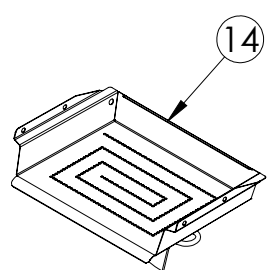

Service Parts List

marvelrefrigeration.com
616-754-5601

MLCL215-SS01B		
ITEM	DESCRIPTION	MARVEL P/N
1	CONDENSER ASSEMBLY	S41013912
2	MAIN CONTROL BOARD KIT	90-54002-54
3	GRILLE	S41015692-BLK
4	LED STRIP WHITE	S68100
5	BLACK ROCKER LIGHT SWITCH	42246922
6	THERMISTOR ASSEMBLY	S68092
7	UI DISPLAY KIT-MARVEL	S68167-01
8	CONDENSER FAN MOTOR	42248161
9	CONDENSER FAN BLADE	42248160
10	CONDENSER SENSOR	90-54013-00
11	COMPRESSOR ASSEMBLY	90-54006-00
12	INVERTER-COMPRESSOR	90-54063-00
13	HOT GAS VALVE	42249497
14	EVAPORATOR ASSEMBLY	42249569
15	DOOR ASSEMBLY	90-54001-00
16	DOOR STOP	S41015708-SS
17	DOOR GASKET	S31580-041
18	STRIKER PLATE	S41015709-BLK
19	HINGE KIT	90-54007-00
20	GRID CUTTER	42249542
21	GRID CUTTER TRANSFORMER	S41050610
22	LEG LEVELERS (4)	42243808
23	ICE DEFLECTOR	90-54113-00
24	ICE DEFLECTOR SERVICE KIT *	90-54000-00
25	POWER CORD *	S41050606
26	ICE MACHINE ACCESS DOOR	90-54004-00
27	WATER SUPPLY VALVE	S41014084
28	CIRCULATION PUMP	42242980
29	DRAIN VALVE	42249456
30	CORRUGATED HOSE	42249531
31	DRAIN PUMP CONVERSION KIT	42249508
32	DRAIN PUMP REPLACEMENT KIT	42249509
33	CLEAR ICE MACHINE CLEANER *	S41013789