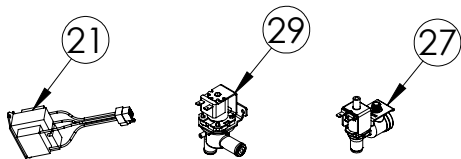

Service Parts List

marvelrefrigeration.com
616-754-5601

MLCL215-SS01B		
ITEM	DESCRIPTION	MARVEL P/N
1	CONDENSER ASSEMBLY	S41013912
2	MAIN CONTROL BOARD KIT	90-54002-54
3	GRILLE	S41015692-BLK
4	LED STRIP WHITE	S68100
5	BLACK ROCKER LIGHT SWITCH	42246922
6	THERMISTOR ASSEMBLY	S68092
7	UI DISPLAY KIT-MARVEL	S68167-01
8	CONDENSER FAN MOTOR	42248161
9	CONDENSER FAN BLADE	42248160
10	CONDENSER SENSOR	90-54013-00
11	COMPRESSOR ASSEMBLY	90-54006-00
12	INVERTER-COMPRESSOR	90-54063-00
13	HOT GAS VALVE	42249497
14	EVAPORATOR ASSEMBLY	42249569
15	DOOR ASSEMBLY	90-54001-00
16	DOOR STOP	S41015708-SS
17	DOOR GASKET	S31580-041
18	STRIKER PLATE	S41015709-BLK
19	HINGE KIT	90-54007-00
20	GRID CUTTER	42249542
21	GRID CUTTER TRANSFORMER	S41050610
22	LEG LEVELERS (4)	42243808
23	ICE DEFLECTOR	90-54113-00
24	ICE DEFLECTOR SERVICE KIT *	90-54000-00
25	POWER CORD *	S41050606
26	ICE MACHINE ACCESS DOOR	90-54004-00
27	WATER SUPPLY VALVE	S41014084
28	CIRCULATION PUMP	42242980
29	DRAIN VALVE	42249456
30	CORRUGATED HOSE	42249531
31	DRAIN PUMP CONVERSION KIT	42249508
32	DRAIN PUMP REPLACEMENT KIT	42249509
33	CLEAR ICE MACHINE CLEANER *	S41013789