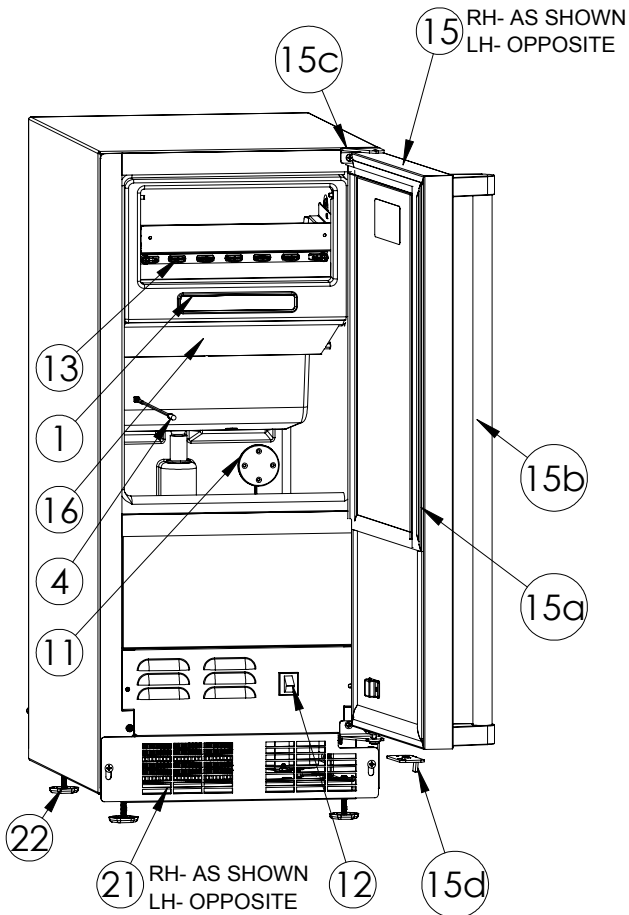

# Service Parts List

marvelrefrigeration.com  
800-223-3900

MO15CPS2LS1/MO15CPS2RS1		
Item	Description	Marvel P/N
1	Display	S41050602-NLK
2	Main Board	42249330
3	Condenser Sensor	S41050609
4	Bin Sensor	S41050612
5	Embraco Compressor	42242580
6	Evaporator and Heat Exchanger	42249569
7	Condenser	S41013912
8	Hot Gas Valve	42249497
9	Condenser Fan Motor	42248161
10	Condenser Fan Blade	42248160
11	White LED Light	42249105
12	Black Rocker Light Switch	42246922
13	Grid Cutter	42249542
14	Grid Cutter Transformer	S41050610
15	LH SS Door RH SS Door 15a. Black Gasket: 42249013 15b. SS Handle: 42249126 15c. SS Hinge PKG: 42249146(LH) Or 42249140(RH) 15d. Door Stop: 42249353(LH) Or 42249352(RH)	42249683 42249684
16	Ice Deflector	S41012776-BLK
17	Water Supply Valve	S41014084
18	Drain Pump	42249509
19	Circulation Pump	42242980
20	Drain Valve	42249456
21	LH SS Grille RH SS Grille	S41014668-SL S41014668-SR
22	Leveling Legs(4)	42243808
23	Power Cord	S41010606