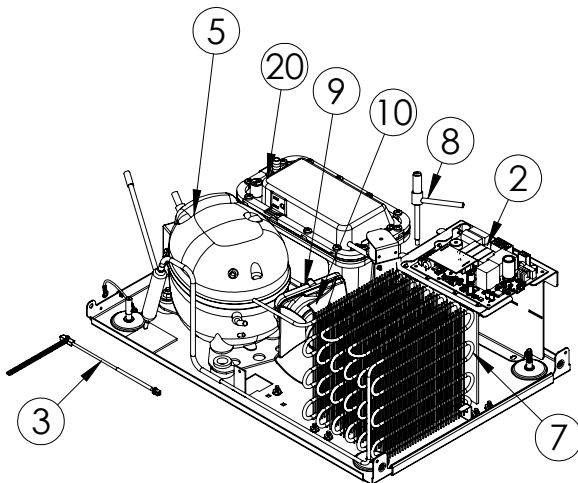

# Service Parts List

marvelrefrigeration.com  
800-223-3900

MO15CPS2LS1/MO15CPS2RS1		
Item	Description	Marvel P/N
1	Display	S41050602-NLK
2	Main Board	42249330
3	Condenser Sensor	S41050609
4	Bin Sensor	S41050612
5	Embraco Compressor	42242580
6	Evaporator and Heat Exchanger	42249569
7	Condenser	S41013912
8	Hot Gas Valve	42249497
9	Condenser Fan Motor	42248161
10	Condenser Fan Blade	42248160
11	White LED Light	42249105
12	Black Rocker Light Switch	42246922
13	Grid Cutter	42249542
14	Grid Cutter Transformer	S41050610
15	LH SS Door RH SS Door 15a. Black Gasket: 42249013 15b. SS Handle: 42249126 15c. SS Hinge PKG: 42249146(LH) Or 42249140(RH) 15d. Door Stop: 42249353(LH) Or 42249352(RH)	42249683 42249684
16	Ice Deflector	S41012776-BLK
17	Water Supply Valve	S41014084
18	Drain Pump	42249509
19	Circulation Pump	42242980
20	Drain Valve	42249456
21	LH SS Grille RH SS Grille	S41014668-SL S41014668-SR
22	Leveling Legs(4)	42243808
23	Power Cord	S41010606