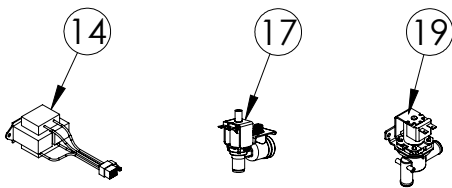

# Service Parts List

marvelrefrigeration.com  
800-223-3900

MO15CPS2LS1/MO15CPS2RS1		
Item	Description	Marvel P/N
1	Display	S41050602-NLK
2	Main Board	42249330
3	Condenser Sensor	S41050609
4	Bin Sensor	S41050612
5	Embraco Compressor	42242580
6	Evaporator and Heat Exchanger	42249569
7	Condenser	S41013912
8	Hot Gas Valve	42249497
9	Condenser Fan Motor	42248161
10	Condenser Fan Blade	42248160
11	White LED Light	42249105
12	Black Rocker Light Switch	42246922
13	Grid Cutter	42249542
14	Grid Cutter Transformer	S41050610
15	LH SS Door RH SS Door 15a. Black Gasket: 42249013 15b. SS Handle: 42249126 15c. SS Hinge PKG: 42249146(LH) Or 42249140(RH) 15d. Door Stop: 42249353(LH) Or 42249352(RH)	42249683 42249684
16	Ice Deflector	S41012776-BLK
17	Water Supply Valve	S41014084
18	Drain Pump	42249509
19	Circulation Pump	42242980
20	Drain Valve	42249456
21	LH SS Grille RH SS Grille	S41014668-SL S41014668-SR
22	Leveling Legs(4)	42243808
23	Power Cord	S41010606