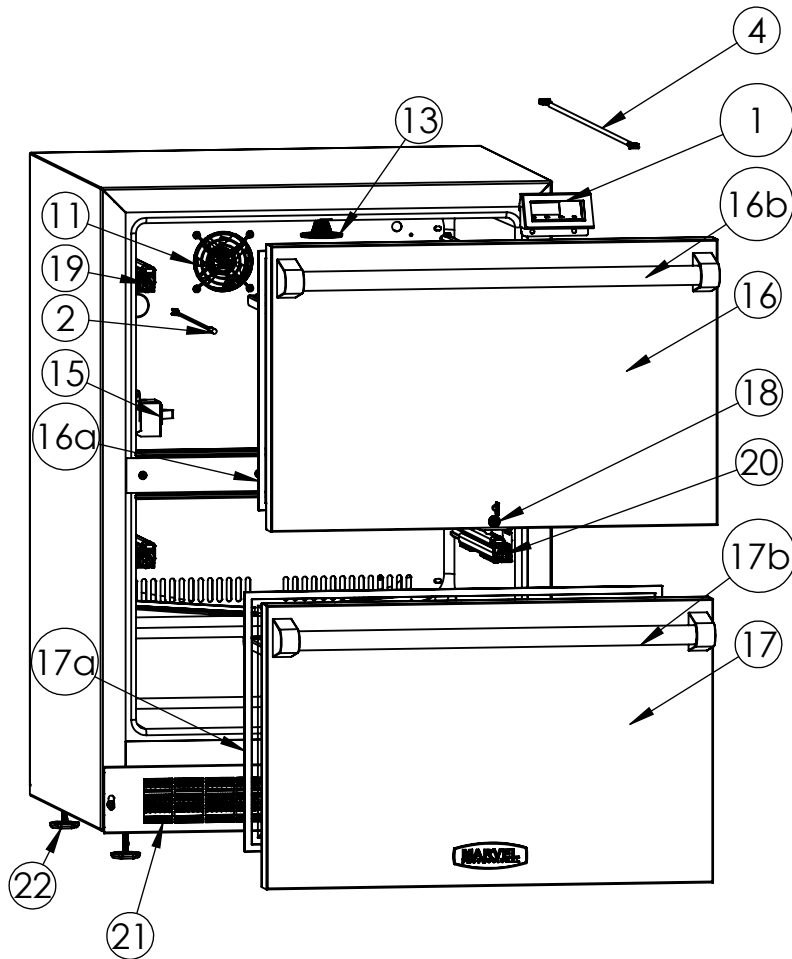

Service Parts List

marvelrefrigeration.com
800-223-3900

MO24RDS3NS1		
Item	Description	Marvel P/N
1	Display Board	S41050506
2	Cabinet Thermistor	42249157
3	Defrost Thermistor	42249157
4	Comm Cable	42249329
5	Main Board	S41050526-08
6	Embraco Compressor	42249211
7	5uF Run Cap	S41013510
8	Evaporator & Heat Exchanger	42249115
9	Condenser	42249374
10	Condenser Fan Motor, Blade & Shroud	42249159
11	Evap Fan	42249149
12	Fan Power Supply	42248893
13	White LED Light	42249105
14	LED Power Supply	42248894
15	White Rocker Light Switch	42248044
16	SS Upper Drawer 16a. Black Gasket: S31580-042 16b. Pro Handle: 42246072	42249446
17	SS Lower Drawer 17a. Black Gasket: S31580-042 17b. Pro Handle: 42246072	42249447
18	Set of (2) Keys	42244506
19	LH Drawer Slide	S41013219-LH
20	RH Drawer Slide	S41013219-RH
21	SS Grille	S41013213-SS
22	Leveling Legs(4)	42243808
23	Power Cord	42248243