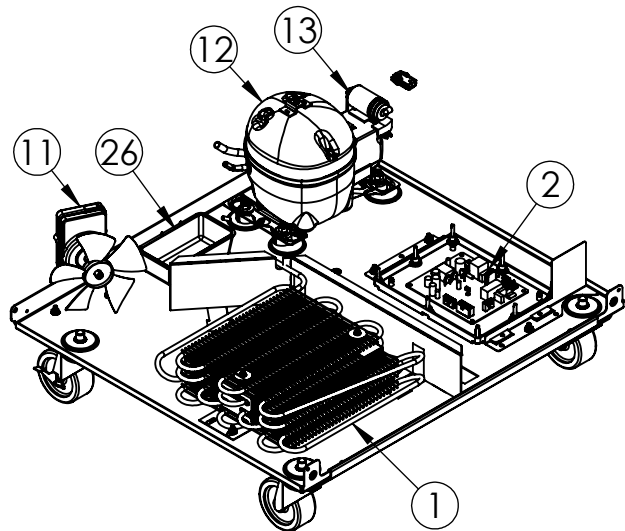

## MOKR224-SS31A

ITEM	DESCRIPTION	MARVEL P/N
1	CONDENSER ASSEMBLY	S41015869
2	MAIN CONTROL BOARD KIT	S42088820
3	GRILLE	S41015806-SS
4	LED LIGHT STRIP	S68100
5	BLACK ROCKER LIGHT SWITCH	42246922
6	EVAPORATOR ASSEMBLY	42249115
7	THERMISTOR ASSEMBLY	S41015903-GRY
8	UI DISPLAY KIT	S41016214-MARW
9	ACCESS COVER	S41013892
10	MECHANICAL HARNESS KIT *	S41015773
11	CONDENSER FAN ASSEMBLY	42249171
12	COMPRESSOR	S41015897
13	COMPRESSOR ELECTRICAL	S41016300
14	DOOR ASSEMBLY	S42038874
15	EVAP FAN	42249149
16	DOOR GASKET	S31580-035
17	DOOR STOP	S41015708-SS
18	STRIKER PLATE	S41015709-SS
19	HK SS UPPER SHELF	S41016278
20	HK SS LOWER SHELF	S41016279
21	KEYS(2)	S41013540
22	DOOR HANDLE	S41005295-009
23	HINGE PKG	S52411635-SS
24	GRATE-SUMP	S41014006
25	DRAIN BOTTLE	S41013382
26	DRAIN PAN	42242055
27	CASTERS(4)	42248310
28	POWER CORD	S41050606
29	CARTON ASSEMBLY *	42249296