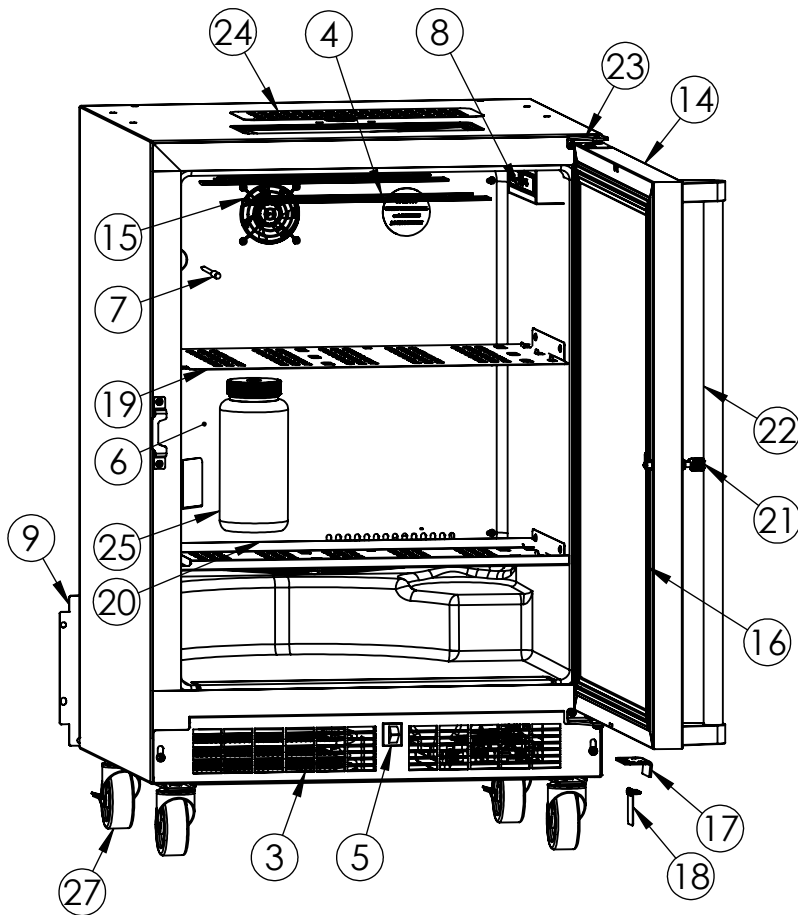

## MOKR224-SS31A

ITEM	DESCRIPTION	MARVEL P/N
1	CONDENSER ASSEMBLY	S41015869
2	MAIN CONTROL BOARD KIT	S42088820
3	GRILLE	S41015806-SS
4	LED LIGHT STRIP	S68100
5	BLACK ROCKER LIGHT SWITCH	42246922
6	EVAPORATOR ASSEMBLY	42249115
7	THERMISTOR ASSEMBLY	S41015903-GRY
8	UI DISPLAY KIT	S41016214-MARW
9	ACCESS COVER	S41013892
10	MECHANICAL HARNESS KIT *	S41015773
11	CONDENSER FAN ASSEMBLY	42249171
12	COMPRESSOR	S41015897
13	COMPRESSOR ELECTRICAL	S41016300
14	DOOR ASSEMBLY	S42038874
15	EVAP FAN	42249149
16	DOOR GASKET	S31580-035
17	DOOR STOP	S41015708-SS
18	STRIKER PLATE	S41015709-SS
19	HK SS UPPER SHELF	S41016278
20	HK SS LOWER SHELF	S41016279
21	KEYS(2)	S41013540
22	DOOR HANDLE	S41005295-009
23	HINGE PKG	S52411635-SS
24	GRATE-SUMP	S41014006
25	DRAIN BOTTLE	S41013382
26	DRAIN PAN	42242055
27	CASTERS(4)	42248310
28	POWER CORD	S41050606
29	CARTON ASSEMBLY *	42249296