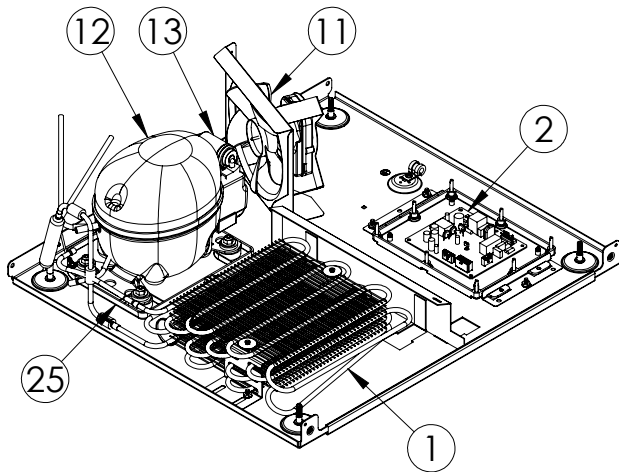

Service Parts List

marvelrefrigeration.com
616-754-5601

MORE124-SS31A

ITEM	DESCRIPTION	MARVEL P/N
1	CONDENSER ASSEMBLY	S41015869
2	MAIN CONTROL BOARD KIT	S42088820
3	GRILLE	S41015806-SS
4	LED LIGHT STRIP	S68100
5	BLACK ROCKER LIGHT SWITCH	42246922
6	EVAPORATOR ASSEMBLY	42249115
7	THERMISTOR ASSEMBLY	S41015903-GRY
8	UI DISPLAY KIT	S68166-01
9	ACCESS COVER	S41013888
10	MECHANICAL HARNESS KIT*	S41015773
11	CONDENSER FAN ASSEMBLY	42249159
12	COMPRESSOR	S41015395
13	COMPRESSOR ELECTRICALS	S41015921
14	DOOR ASSEMBLY	S42038874
15	HANDLE	S41005295-009
16	DOOR GASKET	S31580-035
17	DOOR STOP	S41015708-SS
18	STRIKER PLATE	S41015709-SS
19	KEYS(2)	42244506
20	HINGE PKG	S52411635-SS
21	PERFORATED METAL SHELF	S41013646-SS
22	EVAP FAN	42249149
23	LEG LEVELERS (4)	42243808
24	POWER CORD	S41050606
25	DRAIN PAN	S41013227

* NOT PICTURED