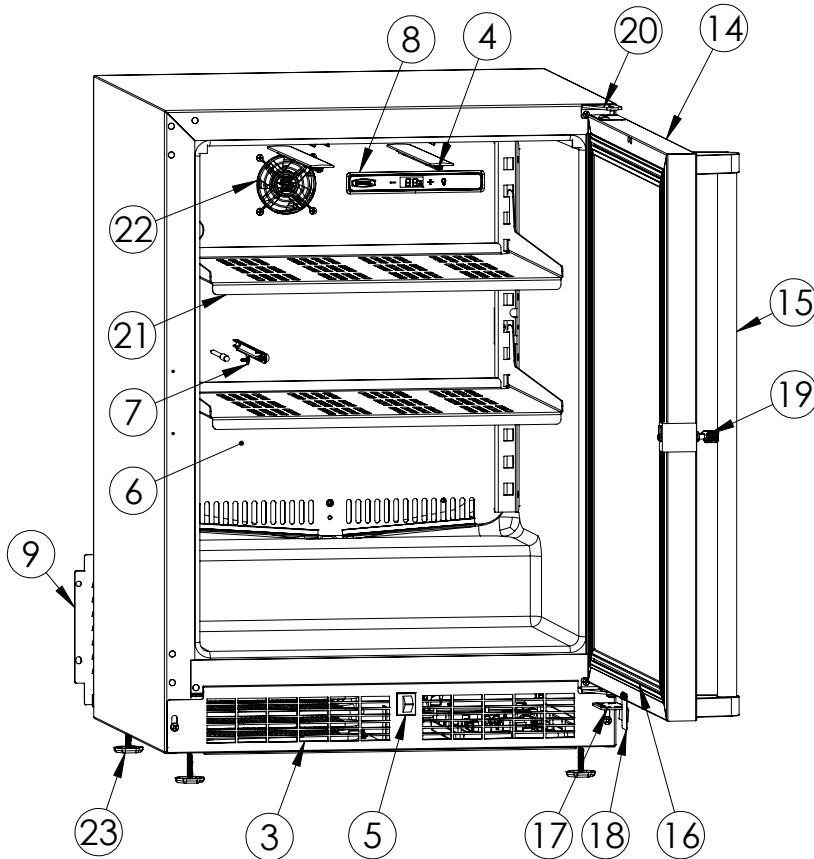

Service Parts List

marvelrefrigeration.com
616-754-5601

MORE124-SS31A

ITEM	DESCRIPTION	MARVEL P/N
1	CONDENSER ASSEMBLY	S41015869
2	MAIN CONTROL BOARD KIT	S42088820
3	GRILLE	S41015806-SS
4	LED LIGHT STRIP	S68100
5	BLACK ROCKER LIGHT SWITCH	42246922
6	EVAPORATOR ASSEMBLY	42249115
7	THERMISTOR ASSEMBLY	S41015903-GRY
8	UI DISPLAY KIT	S68166-01
9	ACCESS COVER	S41013888
10	MECHANICAL HARNESS KIT*	S41015773
11	CONDENSER FAN ASSEMBLY	42249159
12	COMPRESSOR	S41015395
13	COMPRESSOR ELECTRICALS	S41015921
14	DOOR ASSEMBLY	S42038874
15	HANDLE	S41005295-009
16	DOOR GASKET	S31580-035
17	DOOR STOP	S41015708-SS
18	STRIKER PLATE	S41015709-SS
19	KEYS(2)	42244506
20	HINGE PKG	S52411635-SS
21	PERFORATED METAL SHELF	S41013646-SS
22	EVAP FAN	42249149
23	LEG LEVELERS (4)	42243808
24	POWER CORD	S41050606
25	DRAIN PAN	S41013227

* NOT PICTURED