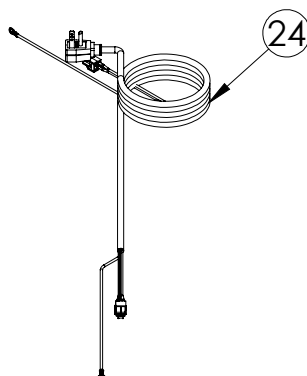

Service Parts List

marvelrefrigeration.com
616-754-5601

MORE124-SS31A

ITEM	DESCRIPTION	MARVEL P/N
1	CONDENSER ASSEMBLY	S41015869
2	MAIN CONTROL BOARD KIT	S42088820
3	GRILLE	S41015806-SS
4	LED LIGHT STRIP	S68100
5	BLACK ROCKER LIGHT SWITCH	42246922
6	EVAPORATOR ASSEMBLY	42249115
7	THERMISTOR ASSEMBLY	S41015903-GRY
8	UI DISPLAY KIT	S68166-01
9	ACCESS COVER	S41013888
10	MECHANICAL HARNESS KIT*	S41015773
11	CONDENSER FAN ASSEMBLY	42249159
12	COMPRESSOR	S41015395
13	COMPRESSOR ELECTRICALS	S41015921
14	DOOR ASSEMBLY	S42038874
15	HANDLE	S41005295-009
16	DOOR GASKET	S31580-035
17	DOOR STOP	S41015708-SS
18	STRIKER PLATE	S41015709-SS
19	KEYS(2)	42244506
20	HINGE PKG	S52411635-SS
21	PERFORATED METAL SHELF	S41013646-SS
22	EVAP FAN	42249149
23	LEG LEVELERS (4)	42243808
24	POWER CORD	S41050606
25	DRAIN PAN	S41013227

* NOT PICTURED