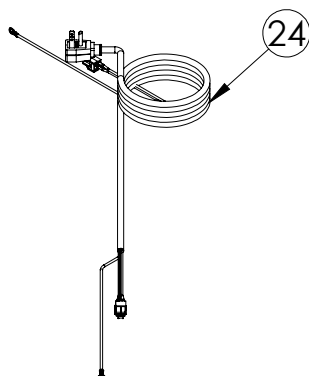

Service Parts List

marvelrefrigeration.com
616-754-5601

MORE124-SS31A

ITEM	DESCRIPTION	MARVEL P/N
1	CONDENSER ASSEMBLY	S41015869
2	MAIN CONTROL BOARD KIT	S42088820
3	GRILLE	S41015806-SS
4	LED LIGHT STRIP	S68100
5	BLACK ROCKER LIGHT SWITCH	42246922
6	EVAPORATOR ASSEMBLY	42249115
7	THERMISTOR ASSEMBLY	S41015903-GRY
8	UI DISPLAY KIT	S68166-01
9	ACCESS COVER	S41013888
10	MECHANICAL HARNESS KIT*	S41015773
11	CONDENSER FAN ASSEMBLY	42249159
12	COMPRESSOR	S41015395
13	COMPRESSOR ELECTRICALS	S41015921
14	DOOR ASSEMBLY	S42038874
15	HANDLE	S41005295-009
16	DOOR GASKET	S31580-035
17	DOOR STOP	S41015708-SS
18	STRIKER PLATE	S41015709-SS
19	KEYS(2)	42244506
20	HINGE PKG	S52411635-SS
21	PERFORATED METAL SHELF	S41013646-SS
22	EVAP FAN	42249149
23	LEG LEVELERS (4)	42243808
24	POWER CORD	S41050606
25	DRAIN PAN	S41013227

* NOT PICTURED