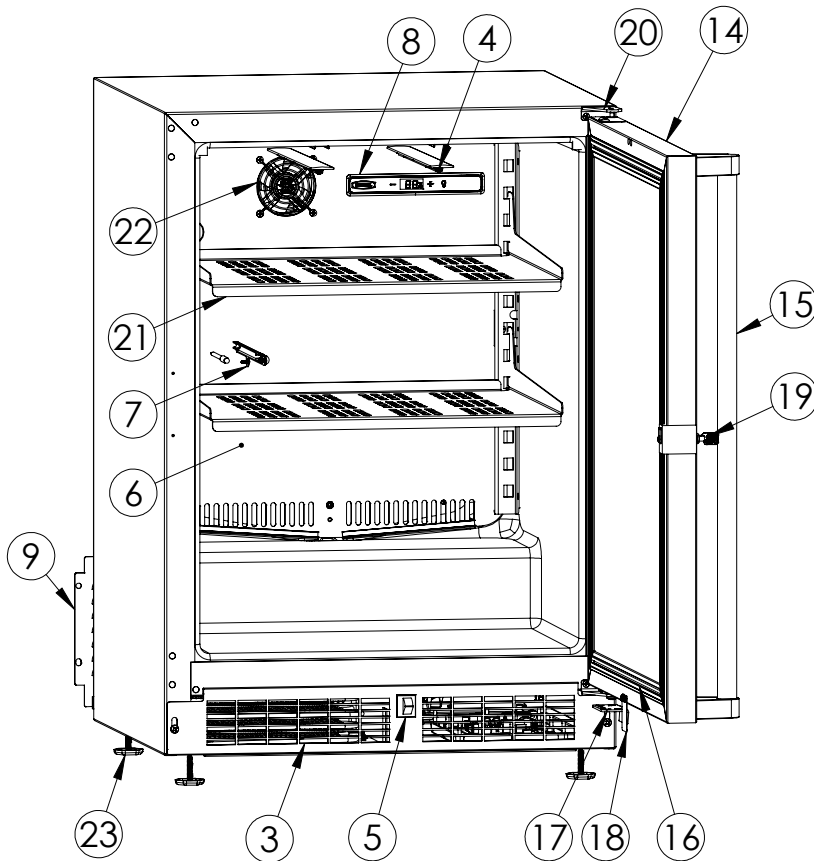

Service Parts List

marvelrefrigeration.com
616-754-5601

MORE124-SS31A

ITEM	DESCRIPTION	MARVEL P/N
1	CONDENSER ASSEMBLY	S41015869
2	MAIN CONTROL BOARD KIT	S42088820
3	GRILLE	S41015806-SS
4	LED LIGHT STRIP	S68100
5	BLACK ROCKER LIGHT SWITCH	42246922
6	EVAPORATOR ASSEMBLY	42249115
7	THERMISTOR ASSEMBLY	S41015903-GRY
8	UI DISPLAY KIT	S68166-01
9	ACCESS COVER	S41013888
10	MECHANICAL HARNESS KIT*	S41015773
11	CONDENSER FAN ASSEMBLY	42249159
12	COMPRESSOR	S41015395
13	COMPRESSOR ELECTRICALS	S41015921
14	DOOR ASSEMBLY	S42038874
15	HANDLE	S41005295-009
16	DOOR GASKET	S31580-035
17	DOOR STOP	S41015708-SS
18	STRIKER PLATE	S41015709-SS
19	KEYS(2)	42244506
20	HINGE PKG	S52411635-SS
21	PERFORATED METAL SHELF	S41013646-SS
22	EVAP FAN	42249149
23	LEG LEVELERS (4)	42243808
24	POWER CORD	S41050606
25	DRAIN PAN	S41013227

* NOT PICTURED