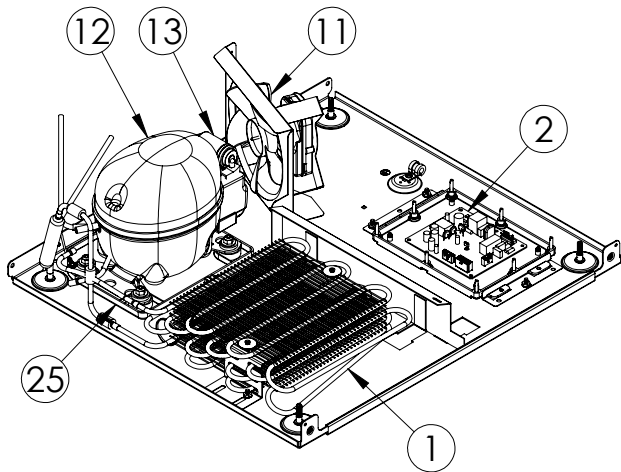

Service Parts List

marvelrefrigeration.com
616-754-5601

MORE124-SS31A

ITEM	DESCRIPTION	MARVEL P/N
1	CONDENSER ASSEMBLY	S41015869
2	MAIN CONTROL BOARD KIT	S42088820
3	GRILLE	S41015806-SS
4	LED LIGHT STRIP	S68100
5	BLACK ROCKER LIGHT SWITCH	42246922
6	EVAPORATOR ASSEMBLY	42249115
7	THERMISTOR ASSEMBLY	S41015903-GRY
8	UI DISPLAY KIT	S68166-01
9	ACCESS COVER	S41013888
10	MECHANICAL HARNESS KIT*	S41015773
11	CONDENSER FAN ASSEMBLY	42249159
12	COMPRESSOR	S41015395
13	COMPRESSOR ELECTRICALS	S41015921
14	DOOR ASSEMBLY	S42038874
15	HANDLE	S41005295-009
16	DOOR GASKET	S31580-035
17	DOOR STOP	S41015708-SS
18	STRIKER PLATE	S41015709-SS
19	KEYS(2)	42244506
20	HINGE PKG	S52411635-SS
21	PERFORATED METAL SHELF	S41013646-SS
22	EVAP FAN	42249149
23	LEG LEVELERS (4)	42243808
24	POWER CORD	S41050606
25	DRAIN PAN	S41013227

* NOT PICTURED