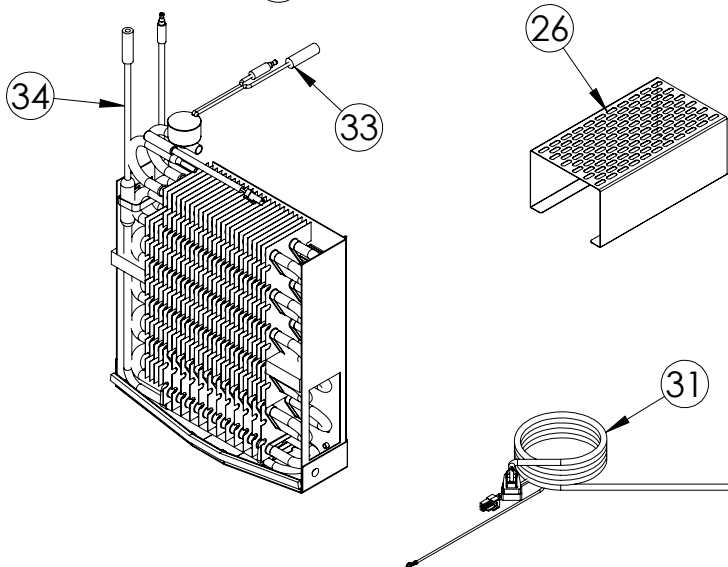

Service Parts List

marvelrefrigeration.com
616-754-5601

MORF224-SS31A

ITEM	DESCRIPTION	MARVEL P/N
1	CONDENSER	S41013252
2	MAIN CONTROL BOARD KIT	S42088795
3	GRILLE	S41015806-SS
4	LED LIGHT STRIP	S68100
5	CONTROL BOARD	S68177
6	REED SWITCH	42246922
7	THERMISTOR ASSEMBLY	S41015903-GRY
8	UI DISPLAY KIT	90-54064-00
9	ACCESS COVER	S41016315
10	MECHANICAL HARNESS *	S41016213
11	CONDENSER FAN MOTOR	42249159
12	COMPRESSOR	S41015689
13	COMPRESSOR ELECTRICALS	S41015922
14	EVAPORATOR ASSEMBLY	S41013571
15	DOOR ASSEMBLY	S42038874
16	EVAP FAN	S41014253
17	FRIDGE FAN	S41013096
18	DOOR GASKET	S31580-035
19	HINGE KIT	S52411635-SS
20	STRIKER PLATE	S41015709-SS
21	DOOR STOP	S41015708-SS
22	KEYS	S41013540
23	OUTDOOR HANDLE	S41005295-009
24	FREEZER DIVIDER	S42418881
25	FREEZER DOOR	S42418976
26	FREEZER SHELF	S41013605-SS
27	HALF SHELF	S41014452-SS
28	CRISPER SHELF	S42413165-SS
29	CRISPER BIN	42249326
30	LEG LEVELERS (4)	42243808
31	POWER CORD	S41050606
32	DRAIN PAN	S41013227
33	DEFROST HEATER	42249372
34	DEFROST THERMOSTAT	S41013590
35	EVAP THERMISTER	S68092
36	CARTON ASSEMBLY *	42249633
37	24" MAG STRIP KIT	S42418982-001
38	CONDENSER KIT	S42419041

* NOT PICTURED