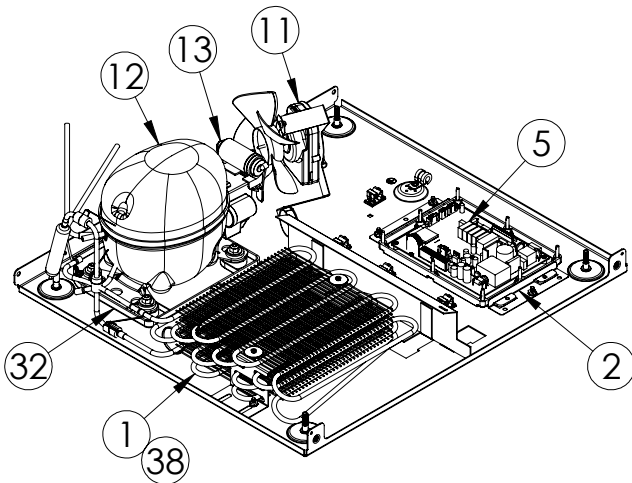

Service Parts List

marvelrefrigeration.com
616-754-5601

MORF224-SS31A

ITEM	DESCRIPTION	MARVEL P/N
1	CONDENSER	S41013252
2	MAIN CONTROL BOARD KIT	S42088795
3	GRILLE	S41015806-SS
4	LED LIGHT STRIP	S68100
5	CONTROL BOARD	S68177
6	REED SWITCH	42246922
7	THERMISTOR ASSEMBLY	S41015903-GRY
8	UI DISPLAY KIT	90-54064-00
9	ACCESS COVER	S41016315
10	MECHANICAL HARNESS *	S41016213
11	CONDENSER FAN MOTOR	42249159
12	COMPRESSOR	S41015689
13	COMPRESSOR ELECTRICALS	S41015922
14	EVAPORATOR ASSEMBLY	S41013571
15	DOOR ASSEMBLY	S42038874
16	EVAP FAN	S41014253
17	FRIDGE FAN	S41013096
18	DOOR GASKET	S31580-035
19	HINGE KIT	S52411635-SS
20	STRIKER PLATE	S41015709-SS
21	DOOR STOP	S41015708-SS
22	KEYS	S41013540
23	OUTDOOR HANDLE	S41005295-009
24	FREEZER DIVIDER	S42418881
25	FREEZER DOOR	S42418976
26	FREEZER SHELF	S41013605-SS
27	HALF SHELF	S41014452-SS
28	CRISPER SHELF	S42413165-SS
29	CRISPER BIN	42249326
30	LEG LEVELERS (4)	42243808
31	POWER CORD	S41050606
32	DRAIN PAN	S41013227
33	DEFROST HEATER	42249372
34	DEFROST THERMOSTAT	S41013590
35	EVAP THERMISTER	S68092
36	CARTON ASSEMBLY *	42249633
37	24" MAG STRIP KIT	S42418982-001
38	CONDENSER KIT	S42419041

* NOT PICTURED