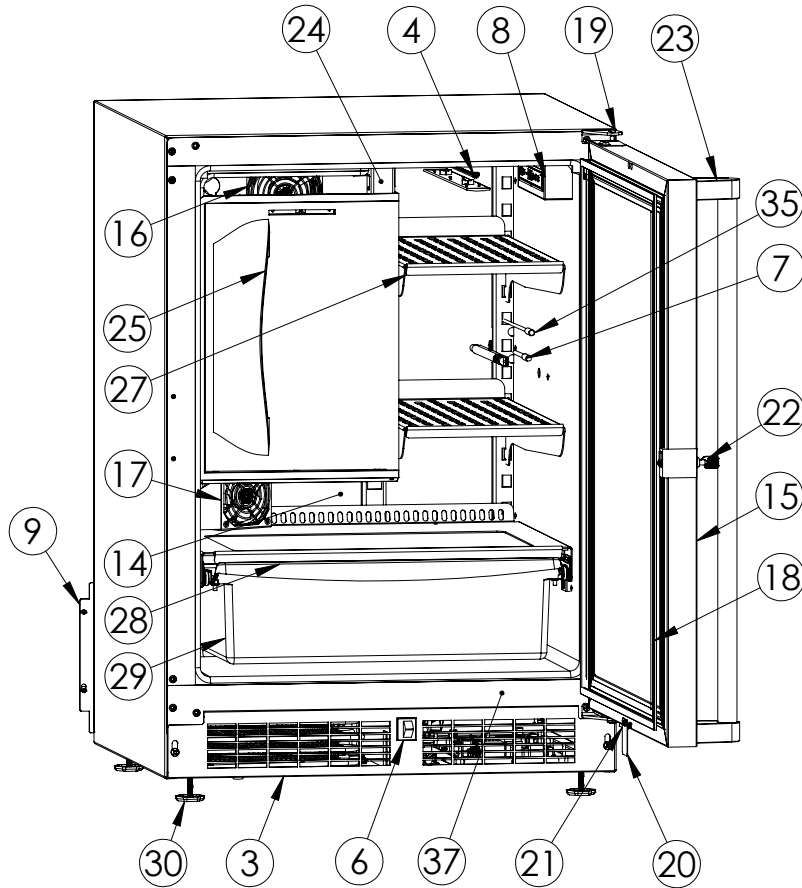

Service Parts List

marvelrefrigeration.com
616-754-5601

MORF224-SS31A

ITEM	DESCRIPTION	MARVEL P/N
1	CONDENSER	S41013252
2	MAIN CONTROL BOARD KIT	S42088795
3	GRILLE	S41015806-SS
4	LED LIGHT STRIP	S68100
5	CONTROL BOARD	S68177
6	REED SWITCH	42246922
7	THERMISTOR ASSEMBLY	S41015903-GRY
8	UI DISPLAY KIT	90-54064-00
9	ACCESS COVER	S41016315
10	MECHANICAL HARNESS *	S41016213
11	CONDENSER FAN MOTOR	42249159
12	COMPRESSOR	S41015689
13	COMPRESSOR ELECTRICALS	S41015922
14	EVAPORATOR ASSEMBLY	S41013571
15	DOOR ASSEMBLY	S42038874
16	EVAP FAN	S41014253
17	FRIDGE FAN	S41013096
18	DOOR GASKET	S31580-035
19	HINGE KIT	S52411635-SS
20	STRIKER PLATE	S41015709-SS
21	DOOR STOP	S41015708-SS
22	KEYS	S41013540
23	OUTDOOR HANDLE	S41005295-009
24	FREEZER DIVIDER	S42418881
25	FREEZER DOOR	S42418976
26	FREEZER SHELF	S41013605-SS
27	HALF SHELF	S41014452-SS
28	CRISPER SHELF	S42413165-SS
29	CRISPER BIN	42249326
30	LEG LEVELERS (4)	42243808
31	POWER CORD	S41050606
32	DRAIN PAN	S41013227
33	DEFROST HEATER	42249372
34	DEFROST THERMOSTAT	S41013590
35	EVAP THERMISTER	S68092
36	CARTON ASSEMBLY *	42249633
37	24" MAG STRIP KIT	S42418982-001
38	CONDENSER KIT	S42419041

* NOT PICTURED