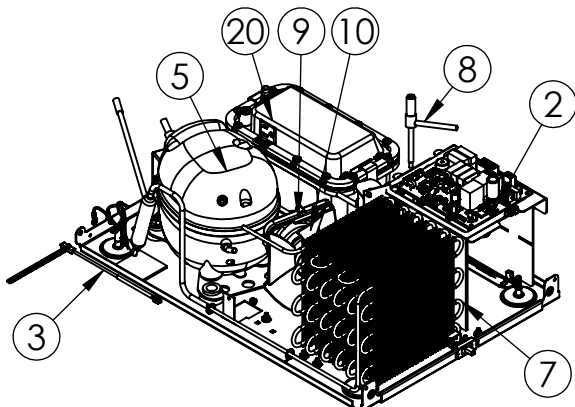

Service Parts List

marvelrefrigeration.com
800-223-3900

MP15CPS3LS2/MP15CPS3RS2		
Item	Description	Marvel P/N
1	Display	S41050602-NLKX
2	Main Board	42249330
3	Condensor Sensor	S41050609
4	Bin Sensor	S41050612
5	Embraco Compressor	42242580
6	Evaporator and Heat Exchanger	42249569
7	Condenser	S41013912
8	Hot Gas Valve	42249497
9	Condenser Fan Motor	42248161
10	Condenser Fan Blade	42248160
11	Amber/White/Blue LED Light	42249489
12	Black Rocker Light Switch	42246922
13	Grid Cutter	42249542
14	Grid Cutter Transformer	S41050610
15	LH SS Door RH SS Door 15a. Black Gasket: 42249013 15b. Pro Handle: 42249126 15c. Upper Artic Hinge: S41013108-LH(LH) Or S41013108-RH(RH) 15d. Lower Artic Hinge: S41013197-LH(LH) Or S41013197-RH(RH)	42249661 42249662
16	Ice Deflector	S41012776-BLK
17	Water Supply Valve	S41014084
18	Circulation Pump	42242980
19	Drain Valve	42249456
20	Drain Pump	42249509
21	LH SS Grille RH SS Grille	42249681 42249682
22	Leveling Legs(4)	42243808
23	Power Cord	S41010606