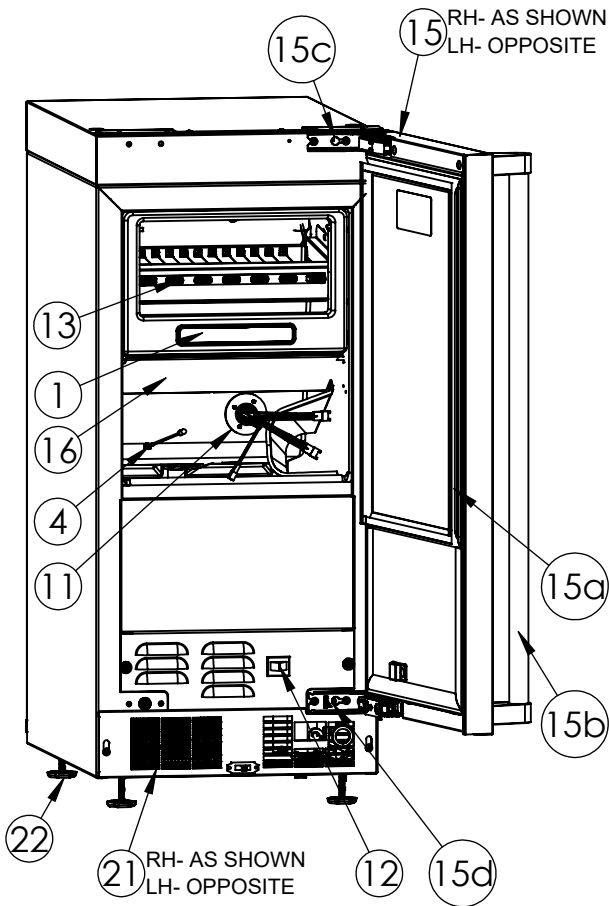

Service Parts List

marvelrefrigeration.com
800-223-3900

MP15CPS3LS2/MP15CPS3RS2		
Item	Description	Marvel P/N
1	Display	S41050602-NLKX
2	Main Board	42249330
3	Condensor Sensor	S41050609
4	Bin Sensor	S41050612
5	Embraco Compressor	42242580
6	Evaporator and Heat Exchanger	42249569
7	Condenser	S41013912
8	Hot Gas Valve	42249497
9	Condenser Fan Motor	42248161
10	Condenser Fan Blade	42248160
11	Amber/White/Blue LED Light	42249489
12	Black Rocker Light Switch	42246922
13	Grid Cutter	42249542
14	Grid Cutter Transformer	S41050610
15	LH SS Door RH SS Door 15a. Black Gasket: 42249013 15b. Pro Handle: 42249126 15c. Upper Artic Hinge: S41013108-LH(LH) Or S41013108-RH(RH) 15d. Lower Artic Hinge: S41013197-LH(LH) Or S41013197-RH(RH)	42249661 42249662
16	Ice Deflector	S41012776-BLK
17	Water Supply Valve	S41014084
18	Circulation Pump	42242980
19	Drain Valve	42249456
20	Drain Pump	42249509
21	LH SS Grille RH SS Grille	42249681 42249682
22	Leveling Legs(4)	42243808
23	Power Cord	S41010606