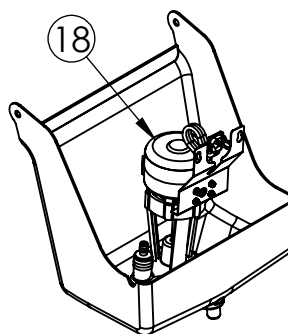

Service Parts List

marvelrefrigeration.com
800-223-3900

MP15CPS3LS2/MP15CPS3RS2		
Item	Description	Marvel P/N
1	Display	S41050602-NLKX
2	Main Board	42249330
3	Condensor Sensor	S41050609
4	Bin Sensor	S41050612
5	Embraco Compressor	42242580
6	Evaporator and Heat Exchanger	42249569
7	Condenser	S41013912
8	Hot Gas Valve	42249497
9	Condenser Fan Motor	42248161
10	Condenser Fan Blade	42248160
11	Amber/White/Blue LED Light	42249489
12	Black Rocker Light Switch	42246922
13	Grid Cutter	42249542
14	Grid Cutter Transformer	S41050610
15	LH SS Door RH SS Door 15a. Black Gasket: 42249013 15b. Pro Handle: 42249126 15c. Upper Artic Hinge: S41013108-LH(LH) Or S41013108-RH(RH) 15d. Lower Artic Hinge: S41013197-LH(LH) Or S41013197-RH(RH)	42249661 42249662
16	Ice Deflector	S41012776-BLK
17	Water Supply Valve	S41014084
18	Circulation Pump	42242980
19	Drain Valve	42249456
20	Drain Pump	42249509
21	LH SS Grille RH SS Grille	42249681 42249682
22	Leveling Legs(4)	42243808
23	Power Cord	S41010606