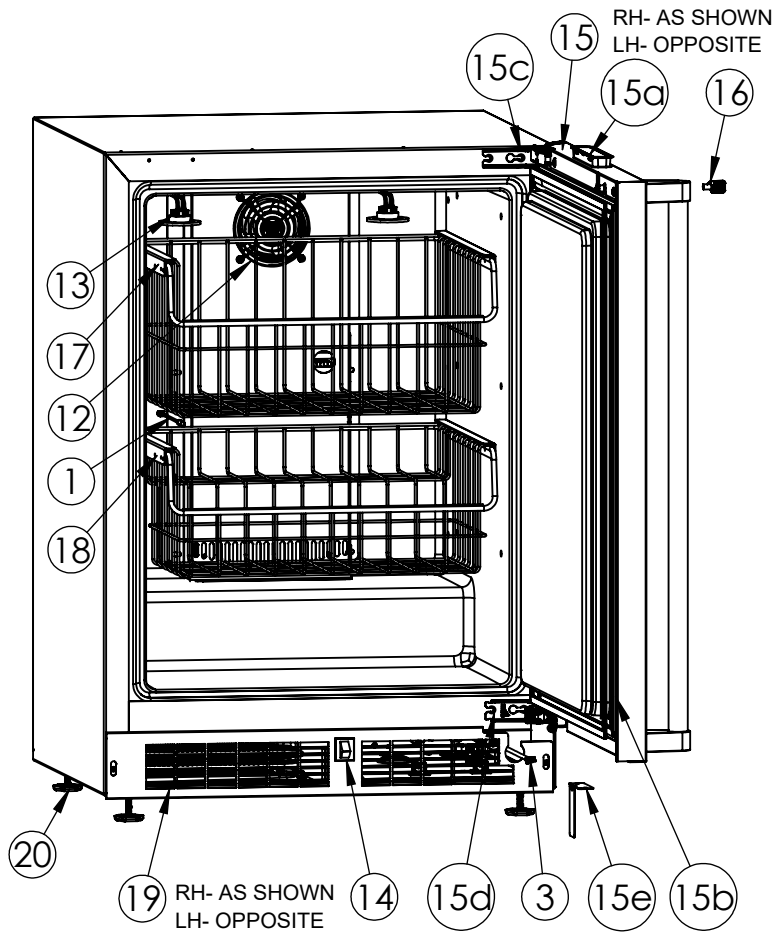

Service Parts List

marvelrefrigeration.com
800-223-3900

MP24FAS4LS1/MP24FAS4RS1		
Item	Description	Marvel P/N
1	Cabinet Thermistor	S41050531
2	Defrost Thermistor	S41050531
3	Comm Cable	S41013555-LS
4	Main Board	S41050480-039
5	Embraco Compressor	42249577
6	Evaporator	S41014110
7	Drier	S41013226
8	Condenser	42249374
9	Defrost Heater	42249372
10	Defrost Thermostat	S41013590
11	Condenser Fan Motor, Blade, & Shroud	42249159
12	Evap Fan	S41014253
13	Amber/White/Blue 3-Way LED Light	42249489
14	Black Rocker Light Switch	42246922
15	LH SS Door RH SS Door 15a. Display: S41050442-GR 15b. Black Gasket: S31580-035 15c. Upper Artic Hinge: S41013108-LH(LH) Or S41013108-RH(RH) 15d. Lower Artic Hinge: S41013197-LH(LH) Or S41013197-RH(RH) 15e. Striker Plate: S41014362-SS	42249605 42249604
16	Set Of (2) Keys	S41013540
17	Upper Freezer Basket with Glides	42249550
18	Lower Freezer Basket with Glides	42249549
19	LH SS Grille RH SS Grille	S41014476-SL S41014476-SR
20	Leveling Legs(4)	42243808
21	Power Cord	S41050429