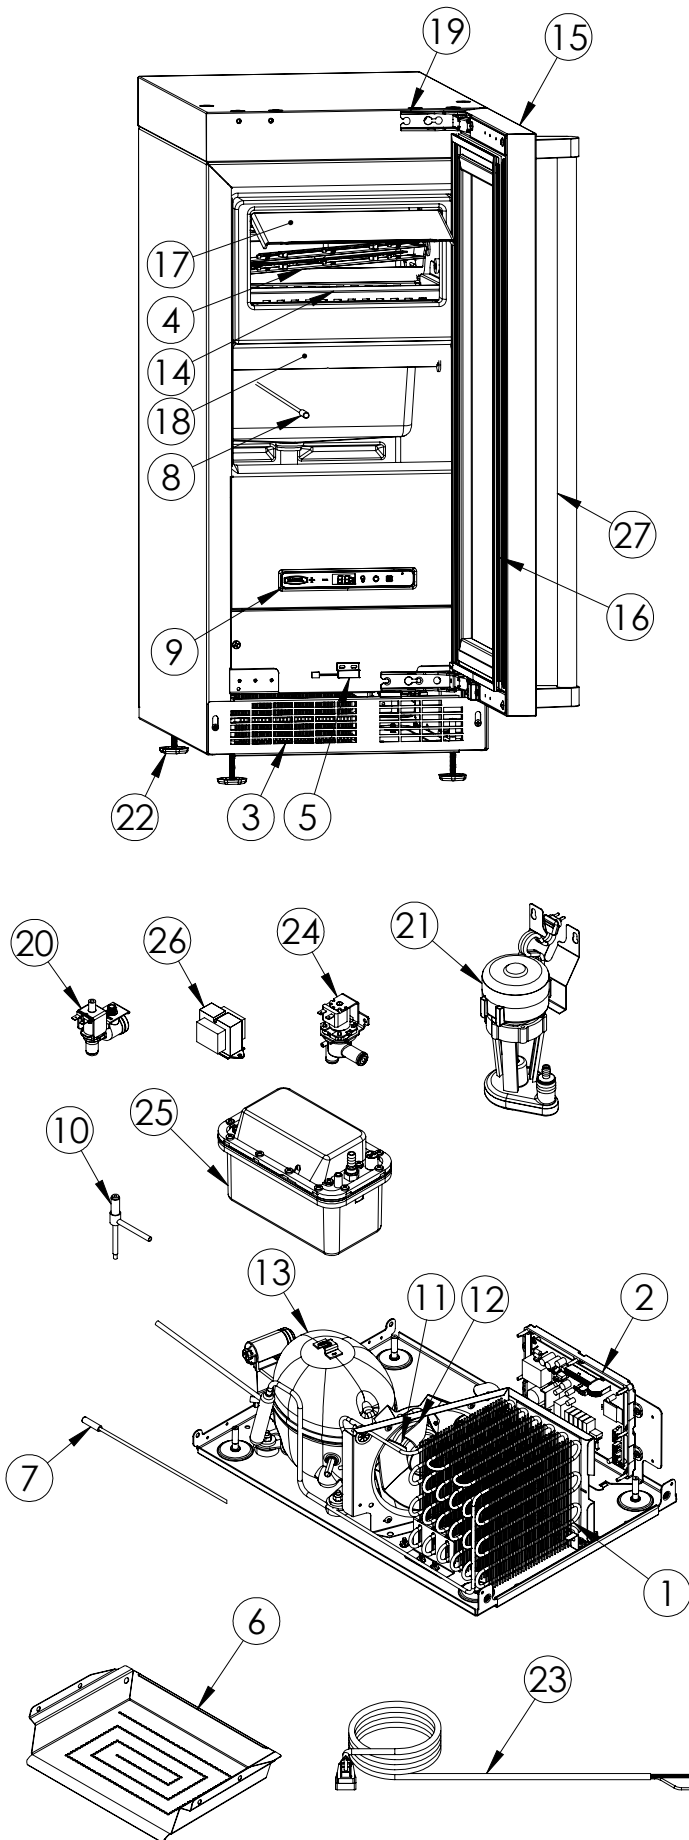

Service Parts List

marvelrefrigeration.com
616-754-5601

MPCP415-SG81A		
ITEM	DESCRIPTION	MARVEL P/N
1	CONDENSER ASSEMBLY	S41013912
2	MAIN CONTROL BOARD KIT	90-54002-82
3	GRILLE SS	90-54056-00
4	VYV LED LIGHT STRIP	90-54085-00
5	REED SWITCH	S66010
6	EVAPORATOR ASSEMBLY	42249569
7	CONDENSER SENSOR	90-54013-00
8	THERMISTOR ASSEMBLY	S68092
9	UI DISPLAY KIT	S68167-01
10	HOT GAS VALVE	42249497
11	CONDENSER FAN MOTOR	42248161
12	CONDENSER FAN BLADE	42248160
13	COMPRESSOR ASSEMBLY	90-54006-00
14	GRID CUTTER	42249542
15	DOOR ASSEMBLY	90-54055-00
16	DOOR GASKET	S31580-052
17	FASCIA AND FASCIA DOOR	90-54004-00
18	DEFLECTOR	90-54000-00
19	HINGE PKG	90-54040-00
20	WATER SUPPLY VALVE	S41014084
21	CIRCULATION PUMP	42242980
22	LEG LEVELERS (4)	42243808
23	POWER CORD	S41050606
24	DRAIN VALVE	42249456
25	GRAVITY DRAIN TO DRAIN PUMP KIT	42249509
26	TRANSFORMER	S41050610
27	DOOR HANDLE	42249126
28	INVERTER COMPRESSOR *	90-54063-00
29	CLEAR ICE MACHINE CLEANER *	S41013789

* NOT PICTURED