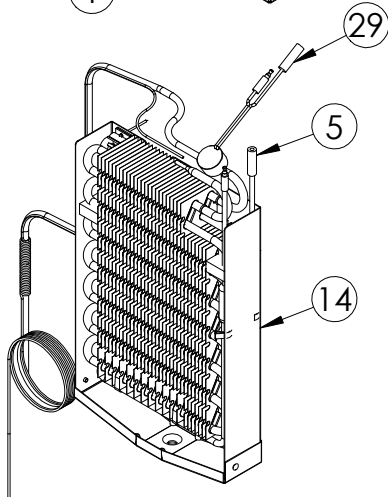

Service Parts List

marvelrefrigeration.com
616-754-5601

MPFZ424-SS31A		
ITEM	DESCRIPTION	MARVEL P/N
1	CONDENSER ASSEMBLY	42249374
2	MAIN CONTROL BOARD KIT	S42088795
3	GRILLE	S41015650-SS
4	LED LIGHT STRIP	S68178
5	DEFROST HEATER	42249372
6	REED SWITCH	S66010
7	THERMISTOR ASSEMBLY	S41015903-BLK
8	U/I DISPLAY KIT	S68167-01
9	ACCESS COVER	S41015716
10	MECHANICAL HARNESS*	S41015905
11	CONDENSER FAN MOTOR	42249159
12	EMBRACO COMPRESSOR	S41015689
13	COMPRESSOR ELECTRICALS	S41015922
14	EVAPORATOR ASSEMBLY	S41014110
15	DOOR ASSEMBLY	S42038817
16	EVAP FAN	S41014253
17	DOOR GASKET	S31580-035
18	UPPER HINGE KIT	S41013108-RH
19	LOWER HINGE KIT	S41013197-RH
20	KEYS (2)	S41013540
21	UPPER FREEZER BASKET WITH GLIDE	42249550
22	LOWER FREEZER BASKET WITH GLIDE	42249549
23	LEG LEVELERS (4)	42243808
24	POWER CORD	S41050606
25	EVAP THERMISTOR	S68092
26	DRAIN PAN	S41013227
27	DRIER	S41013226
28	CARTON ASSEMBLY*	42249633
29	DEFROST THERMOSTAT	S41013590
30	DRAIN TROUGH	S42418846-BLK
31	DOOR HANDLE	42249126

* NOT PICTURED