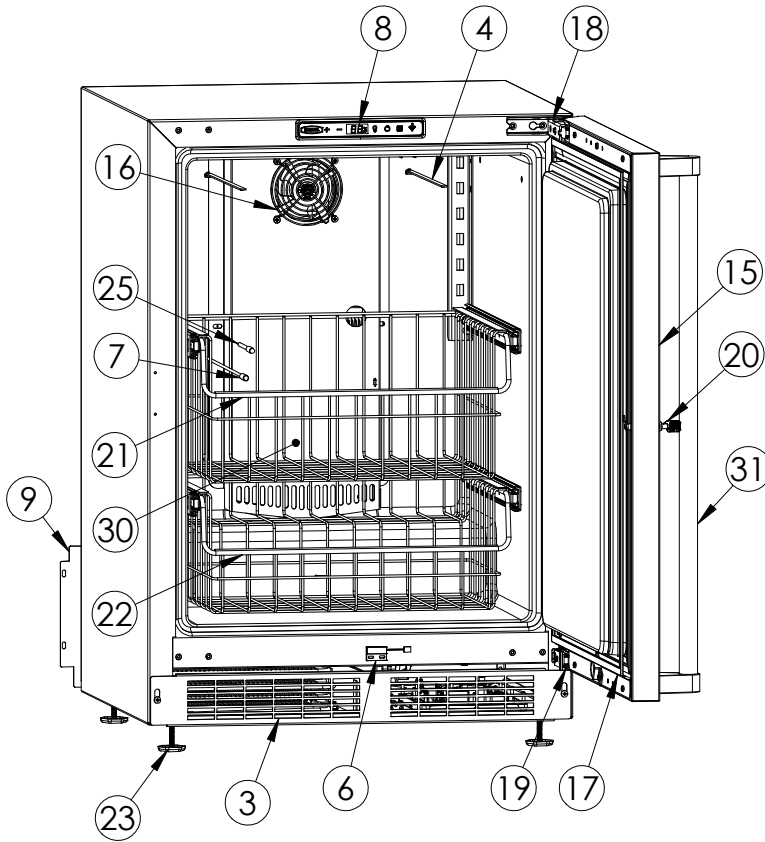

Service Parts List

marvelrefrigeration.com
616-754-5601

MPFZ424-SS31A		
ITEM	DESCRIPTION	MARVEL P/N
1	CONDENSER ASSEMBLY	42249374
2	MAIN CONTROL BOARD KIT	S42088795
3	GRILLE	S41015650-SS
4	LED LIGHT STRIP	S68178
5	DEFROST HEATER	42249372
6	REED SWITCH	S66010
7	THERMISTOR ASSEMBLY	S41015903-BLK
8	U/I DISPLAY KIT	S68167-01
9	ACCESS COVER	S41015716
10	MECHANICAL HARNESS*	S41015905
11	CONDENSER FAN MOTOR	42249159
12	EMBRACO COMPRESSOR	S41015689
13	COMPRESSOR ELECTRICALS	S41015922
14	EVAPORATOR ASSEMBLY	S41014110
15	DOOR ASSEMBLY	S42038817
16	EVAP FAN	S41014253
17	DOOR GASKET	S31580-035
18	UPPER HINGE KIT	S41013108-RH
19	LOWER HINGE KIT	S41013197-RH
20	KEYS (2)	S41013540
21	UPPER FREEZER BASKET WITH GLIDE	42249550
22	LOWER FREEZER BASKET WITH GLIDE	42249549
23	LEG LEVELERS (4)	42243808
24	POWER CORD	S41050606
25	EVAP THERMISTOR	S68092
26	DRAIN PAN	S41013227
27	DRIER	S41013226
28	CARTON ASSEMBLY*	42249633
29	DEFROST THERMOSTAT	S41013590
30	DRAIN TROUGH	S42418846-BLK
31	DOOR HANDLE	42249126

* NOT PICTURED