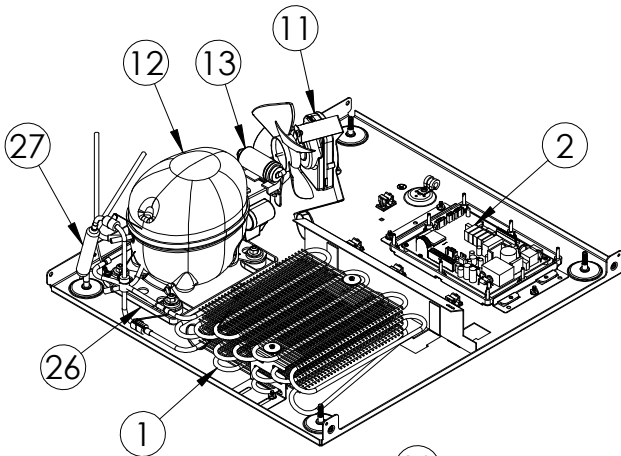

Service Parts List

marvelrefrigeration.com
616-754-5601

MPFZ424-SS31A		
ITEM	DESCRIPTION	MARVEL P/N
1	CONDENSER ASSEMBLY	42249374
2	MAIN CONTROL BOARD KIT	S42088795
3	GRILLE	S41015650-SS
4	LED LIGHT STRIP	S68178
5	DEFROST HEATER	42249372
6	REED SWITCH	S66010
7	THERMISTOR ASSEMBLY	S41015903-BLK
8	U/I DISPLAY KIT	S68167-01
9	ACCESS COVER	S41015716
10	MECHANICAL HARNESS*	S41015905
11	CONDENSER FAN MOTOR	42249159
12	EMBRACO COMPRESSOR	S41015689
13	COMPRESSOR ELECTRICALS	S41015922
14	EVAPORATOR ASSEMBLY	S41014110
15	DOOR ASSEMBLY	S42038817
16	EVAP FAN	S41014253
17	DOOR GASKET	S31580-035
18	UPPER HINGE KIT	S41013108-RH
19	LOWER HINGE KIT	S41013197-RH
20	KEYS (2)	S41013540
21	UPPER FREEZER BASKET WITH GLIDE	42249550
22	LOWER FREEZER BASKET WITH GLIDE	42249549
23	LEG LEVELERS (4)	42243808
24	POWER CORD	S41050606
25	EVAP THERMISTOR	S68092
26	DRAIN PAN	S41013227
27	DRIER	S41013226
28	CARTON ASSEMBLY*	42249633
29	DEFROST THERMOSTAT	S41013590
30	DRAIN TROUGH	S42418846-BLK
31	DOOR HANDLE	42249126

* NOT PICTURED